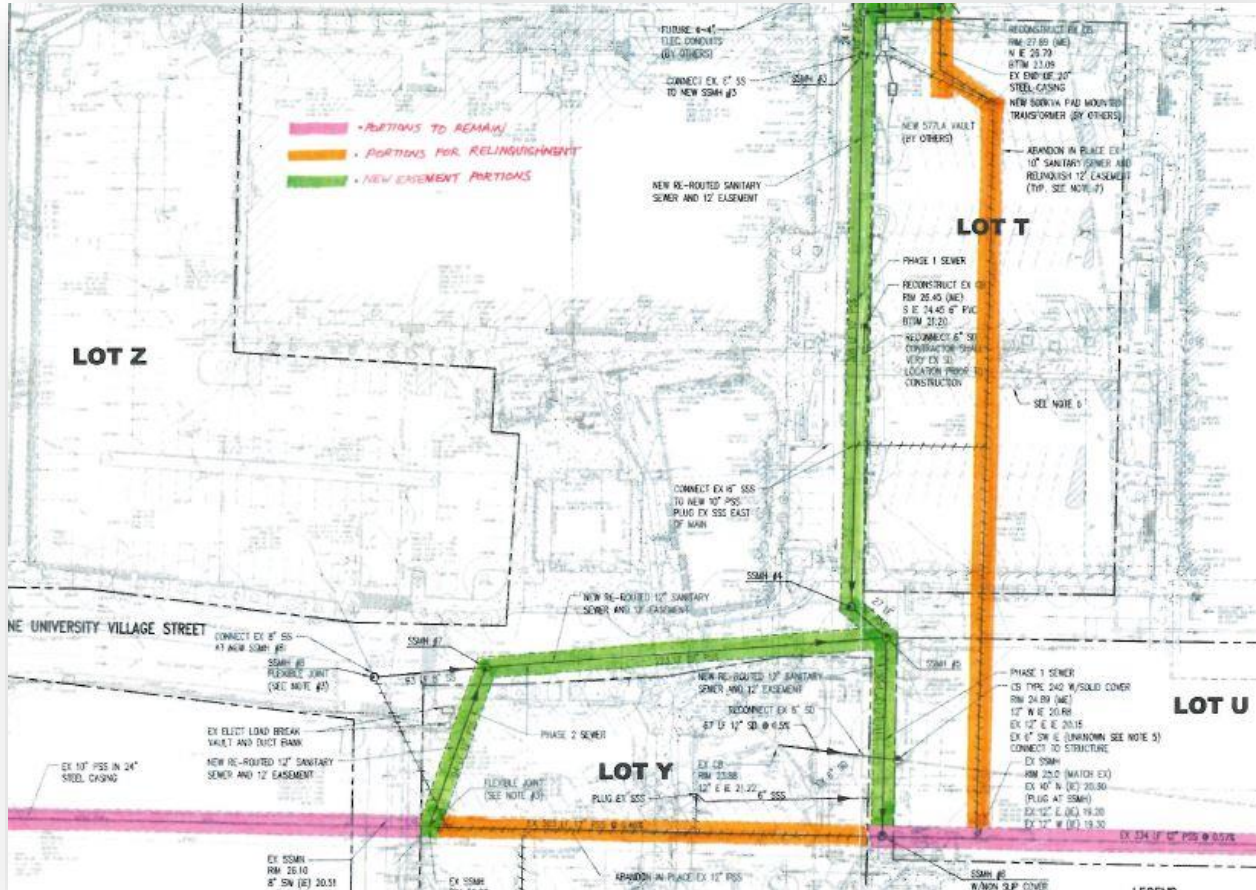

Easement Map University Village Limited Partnership (“U Village”) King County Parcel Numbers – 092504-9346 – 092504-9430

Legend

- (Pink) Portions to Remain
- (Orange) Portions for relinquishment
- (Green) New easement portions