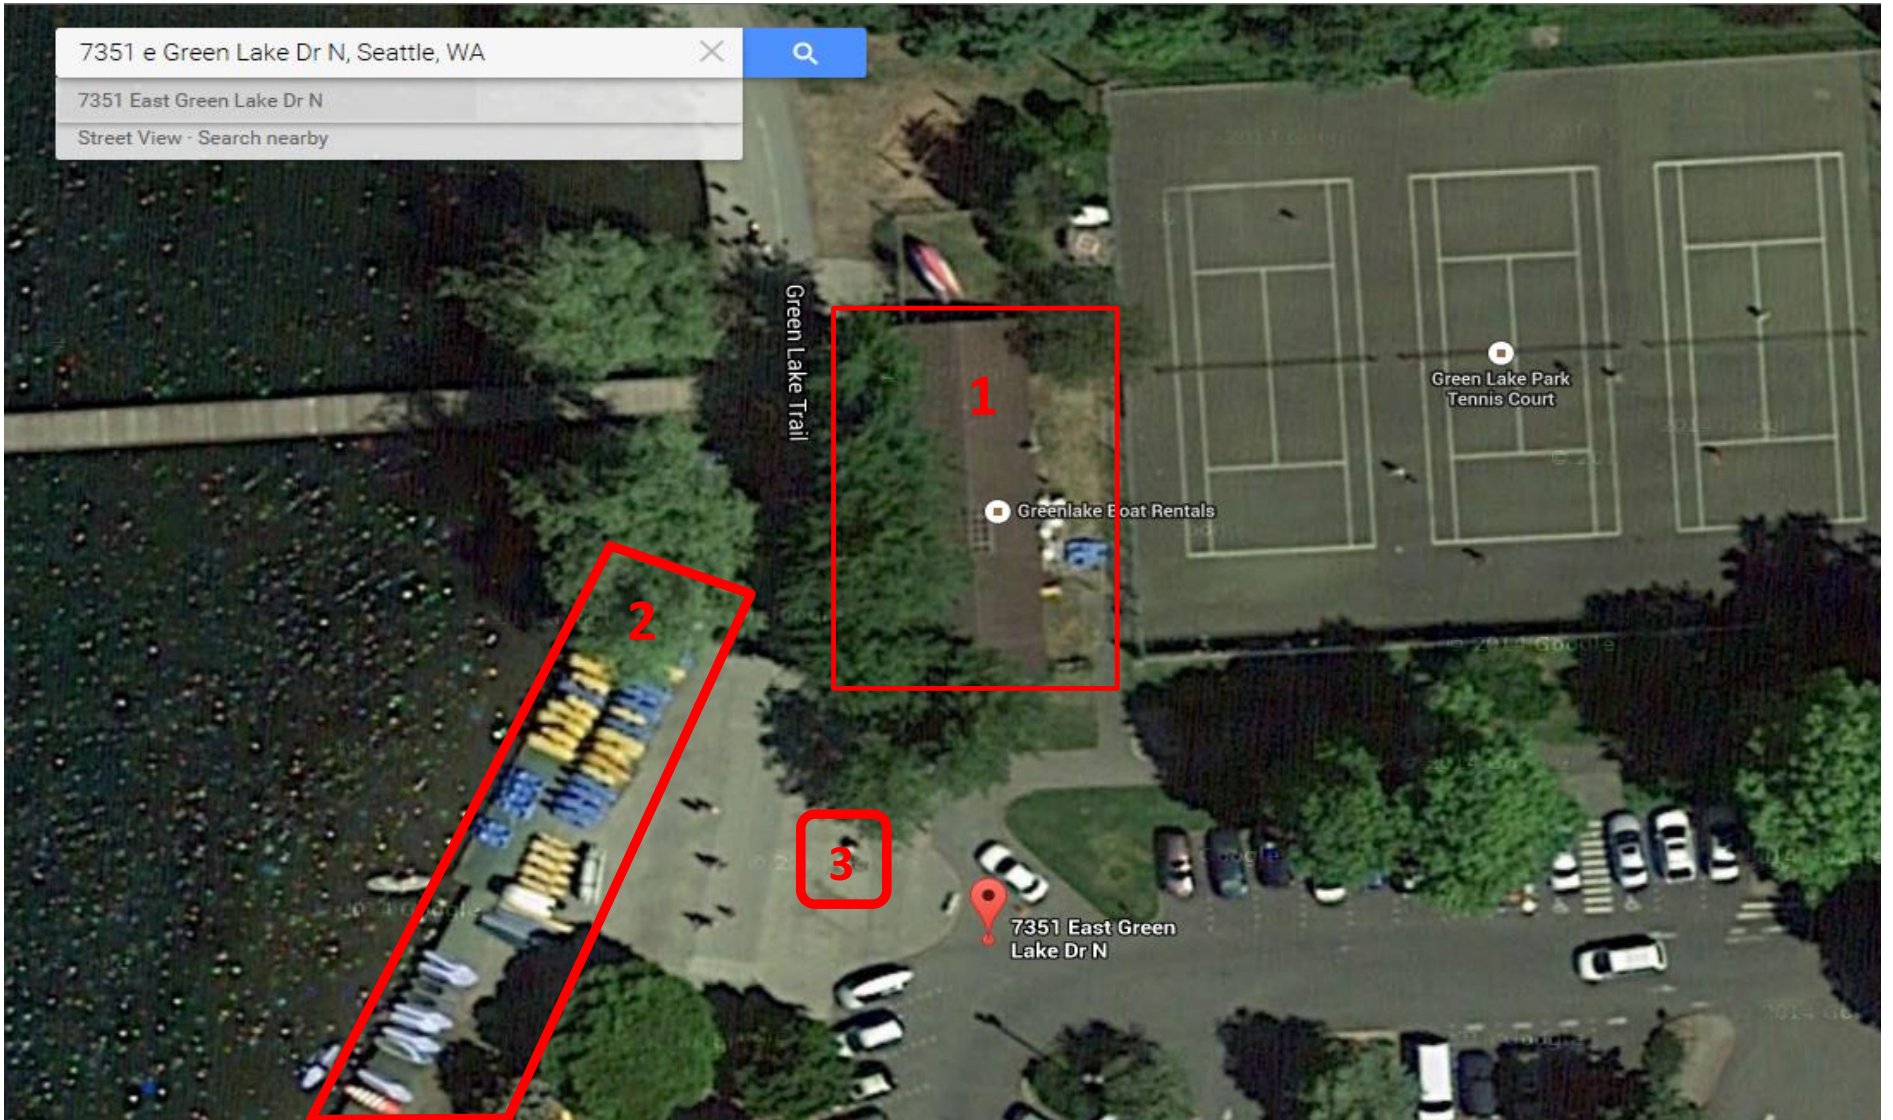

Key	Concession Premises	1	Boat Rental Building
	1,2, and 3 approved	2	Boat Staging / Launching Area
	for exclusive use	3	Outdoor Concession Stand

Key: Red boundaries on areas 1, 2, and 3 are the Concession Premises exclusive use areas authorized by the Lease.