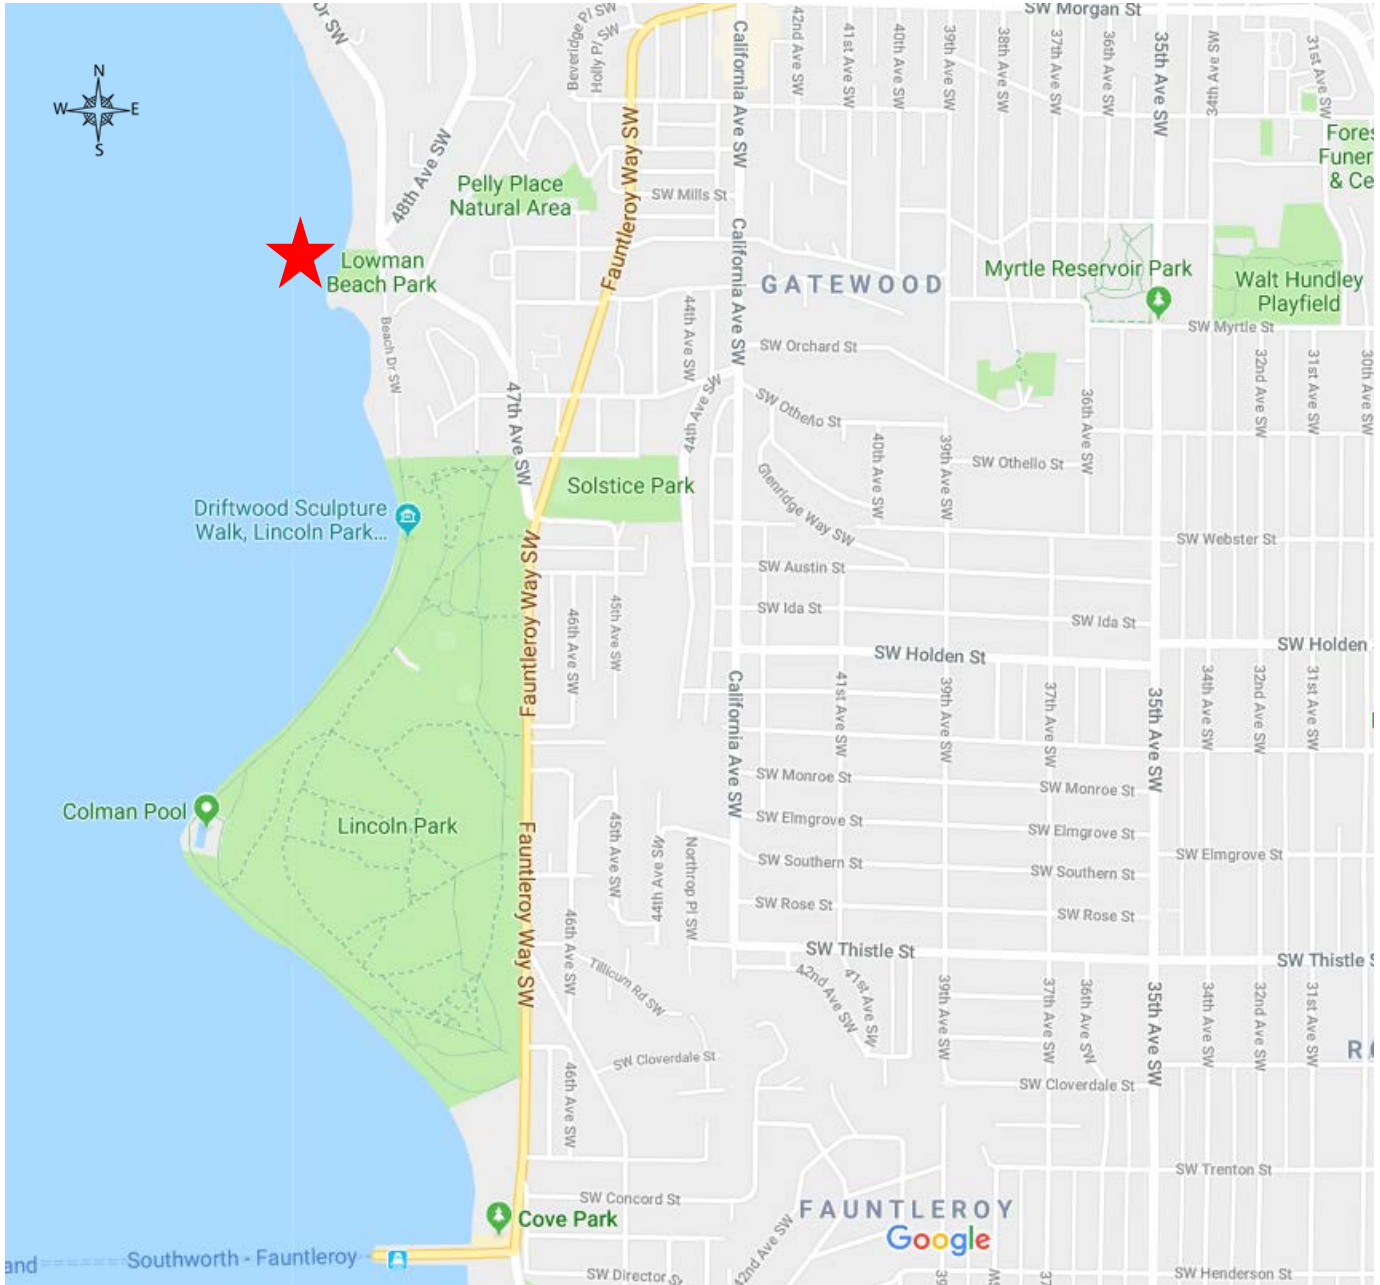

Kubota Garden

9817 55th Avenue South, Seattle 98118

This map is intended for illustrative or informational purposes only and is not intended to modify anything in the legislation.

Land Banked Site – North Rainier Avenue 8319 8th Ave S, Seattle, WA 98108

This map is intended for illustrative or informational purposes only and is not intended to modify anything in the legislation.

Lower Woodland Playfields

5314 Green Lake Way N, Seattle, WA 98103

This map is intended for illustrative or informational purposes only and is not intended to modify anything in the legislation.

Lowman Beach Park

7017 Beach Drive SW, Seattle, WA 98136

This map is intended for illustrative or informational purposes only and is not intended to modify anything in the legislation.

South Park Community Center 8319 8th Ave S, Seattle, WA 98108

This map is intended for illustrative or informational purposes only and is not intended to modify anything in the legislation.