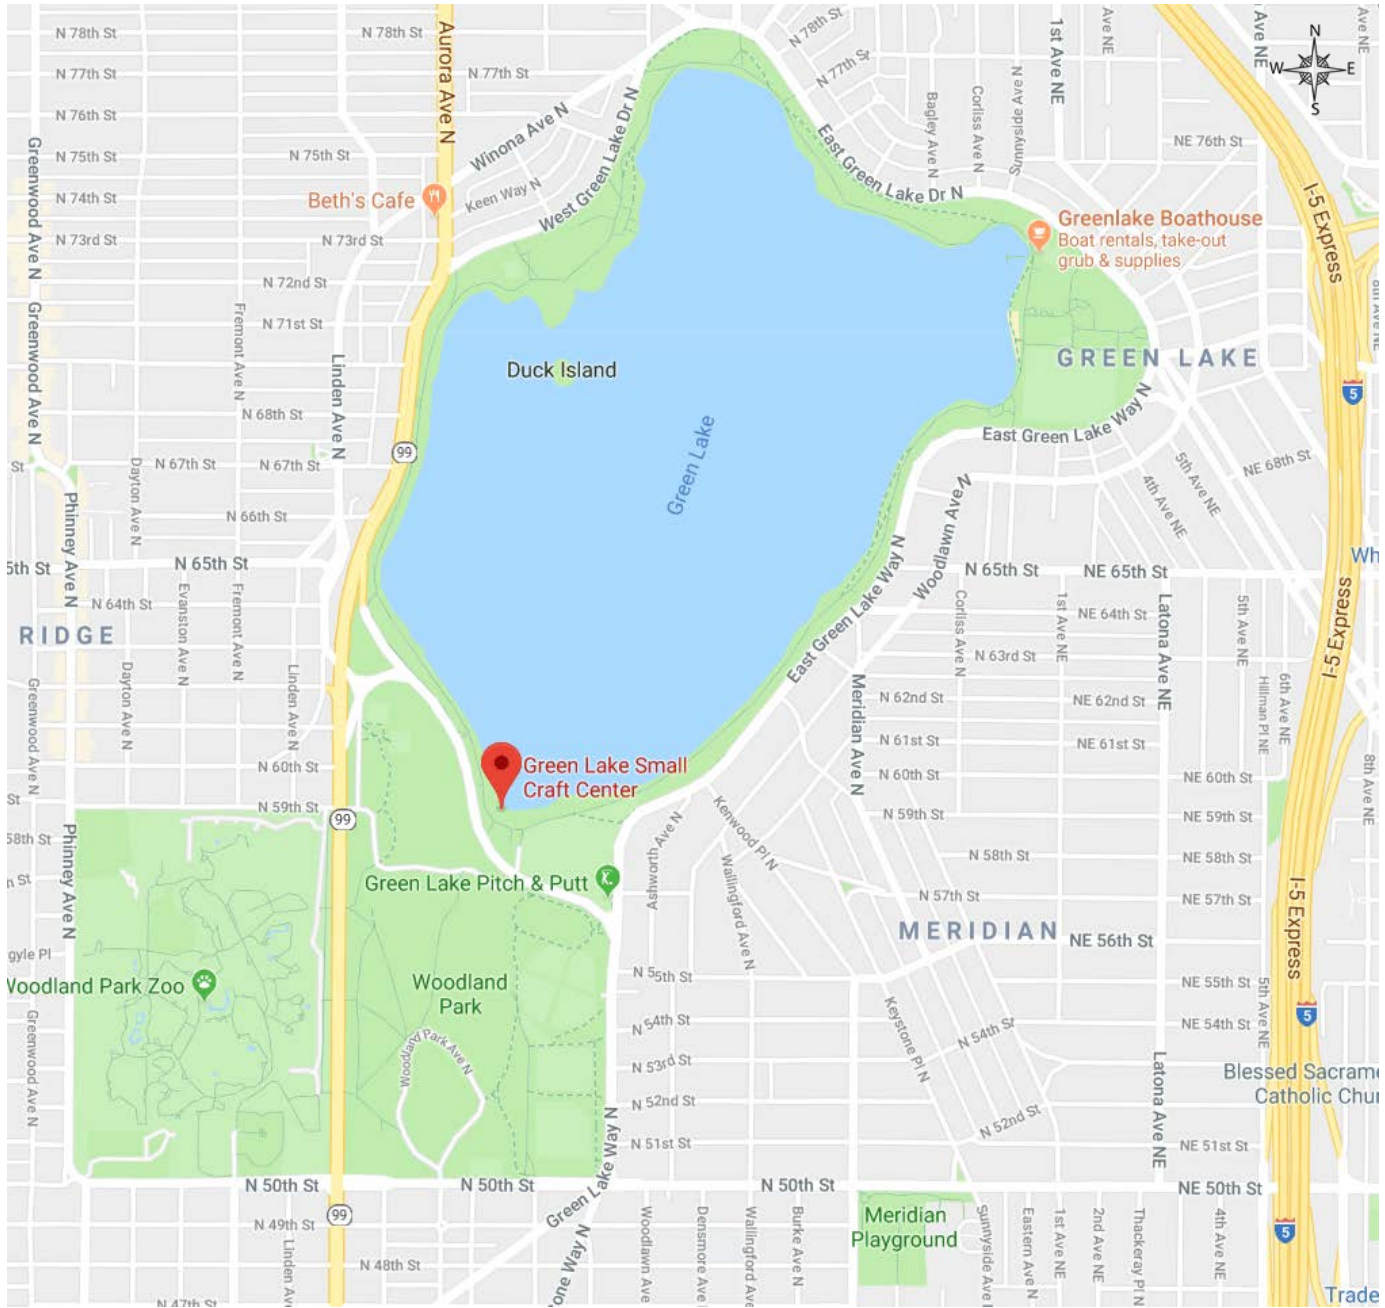

Green Lake Small Craft Center

5900 West Green Lake Way N, Seattle, WA 98103

This map is intended for illustrative or informational purposes only and is not intended to modify anything in the legislation.

Kubota Garden

9817 55th Avenue South, Seattle 98118

This map is intended for illustrative or informational purposes only and is not intended to modify anything in the legislation.

Land Banked Site – North Rainier Avenue 8319 8th Ave S, Seattle, WA 98108

This map is intended for illustrative or informational purposes only and is not intended to modify anything in the legislation.

Lower Woodland Playfields

5314 Green Lake Way N, Seattle, WA 98103

This map is intended for illustrative or informational purposes only and is not intended to modify anything in the legislation.

Lowman Beach Park

7017 Beach Drive SW, Seattle, WA 98136

This map is intended for illustrative or informational purposes only and is not intended to modify anything in the legislation.

South Park Community Center 8319 8th Ave S, Seattle, WA 98108