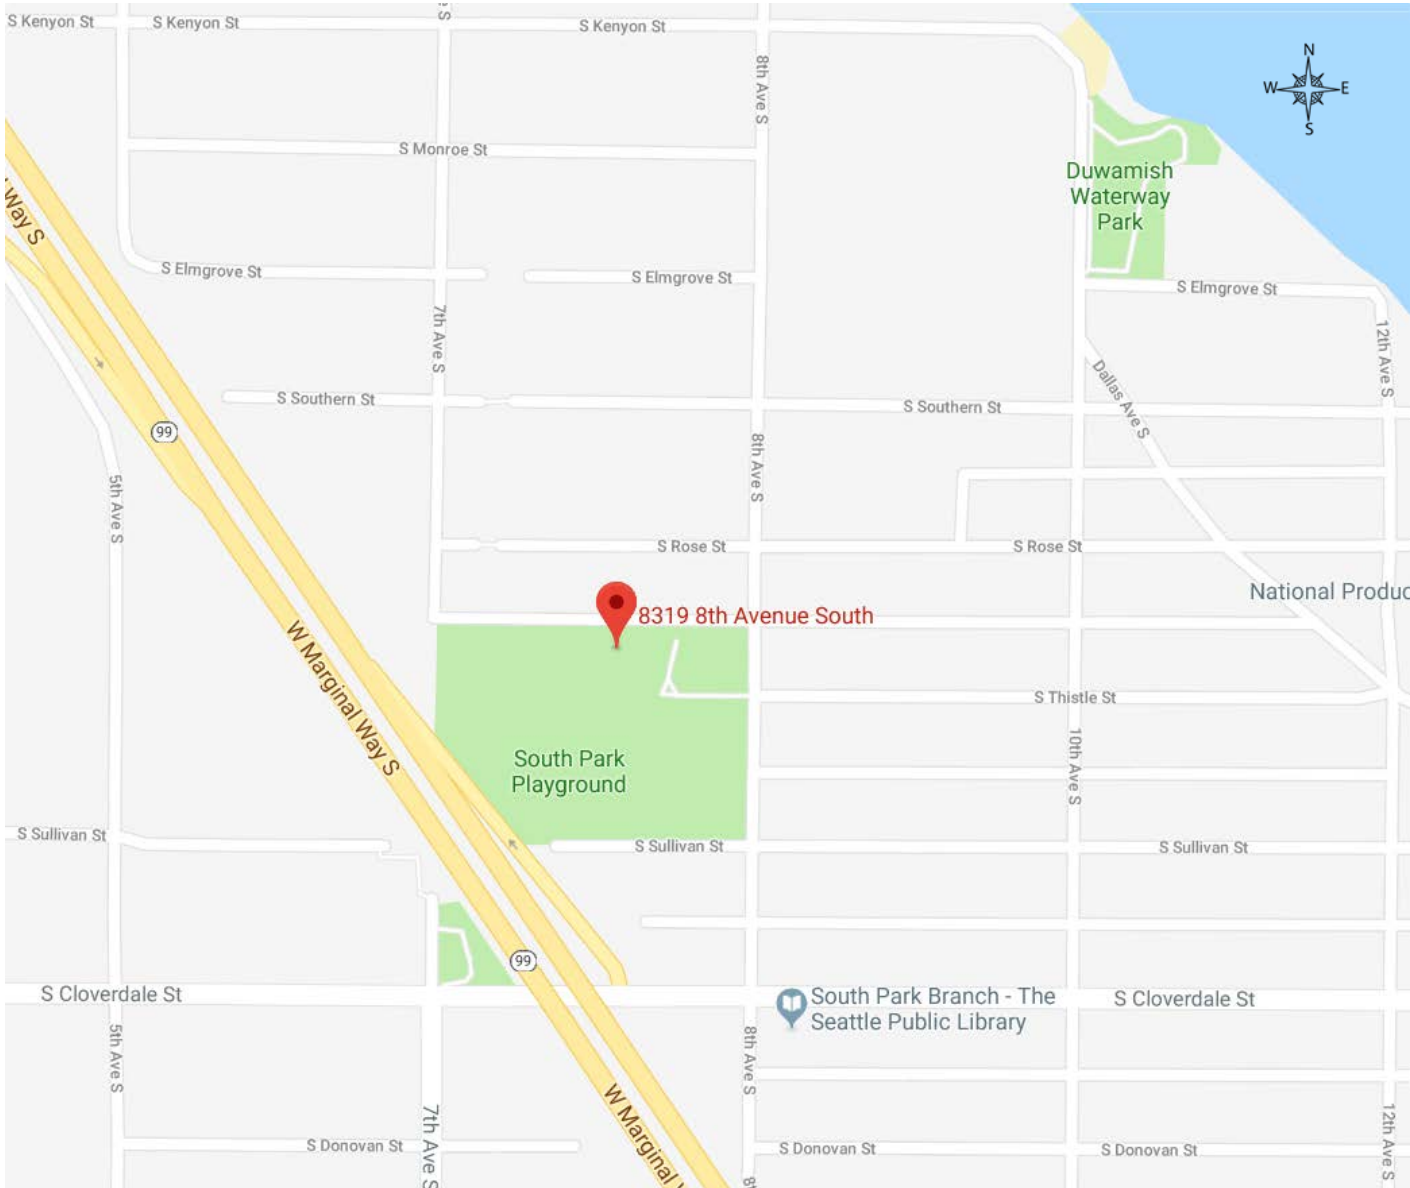

Green Lake Small Craft Center

5900 West Green Lake Way N, Seattle, WA 98103

This map is intended for illustrative or informational purposes only and is not intended to modify anything in the legislation.

Kubota Garden

9817 55th Avenue South, Seattle 98118

This map is intended for illustrative or informational purposes only and is not intended to modify anything in the legislation.

Land Banked Site – North Rainier Avenue 8319 8th Ave S, Seattle, WA 98108

This map is intended for illustrative or informational purposes only and is not intended to modify anything in the legislation.

Lower Woodland Playfields

5314 Green Lake Way N, Seattle, WA 98103

This map is intended for illustrative or informational purposes only and is not intended to modify anything in the legislation.

Lowman Beach Park

7017 Beach Drive SW, Seattle, WA 98136

This map is intended for illustrative or informational purposes only and is not intended to modify anything in the legislation.

South Park Community Center 8319 8th Ave S, Seattle, WA 98108