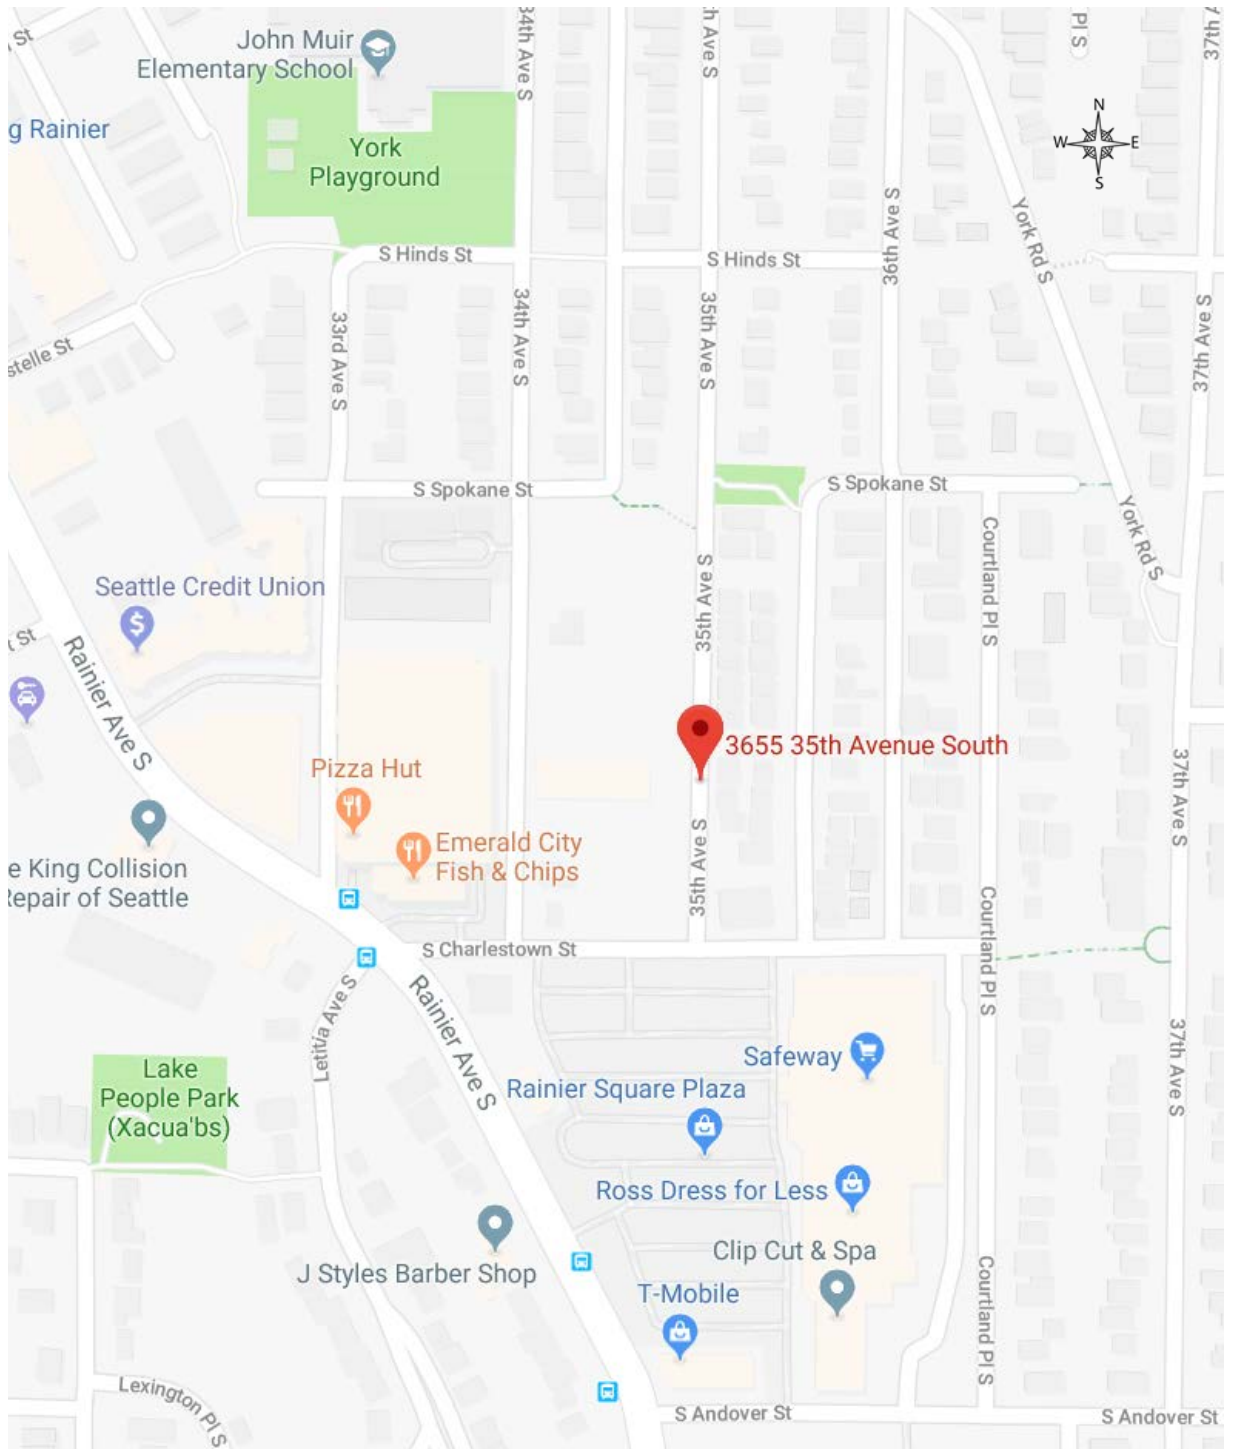

Green Lake Small Craft Center

5900 West Green Lake Way N, Seattle, WA 98103

This map is intended for illustrative or informational purposes only and is not intended to modify anything in the legislation.

Kubota Garden

9817 55th Avenue South, Seattle 98118

This map is intended for illustrative or informational purposes only and is not intended to modify anything in the legislation.

Land Banked Site – North Rainier Avenue 8319 8th Ave S, Seattle, WA 98108

This map is intended for illustrative or informational purposes only and is not intended to modify anything in the legislation.

Lower Woodland Playfields

5314 Green Lake Way N, Seattle, WA 98103

This map is intended for illustrative or informational purposes only and is not intended to modify anything in the legislation.

Lowman Beach Park

7017 Beach Drive SW, Seattle, WA 98136

This map is intended for illustrative or informational purposes only and is not intended to modify anything in the legislation.

South Park Community Center 8319 8th Ave S, Seattle, WA 98108