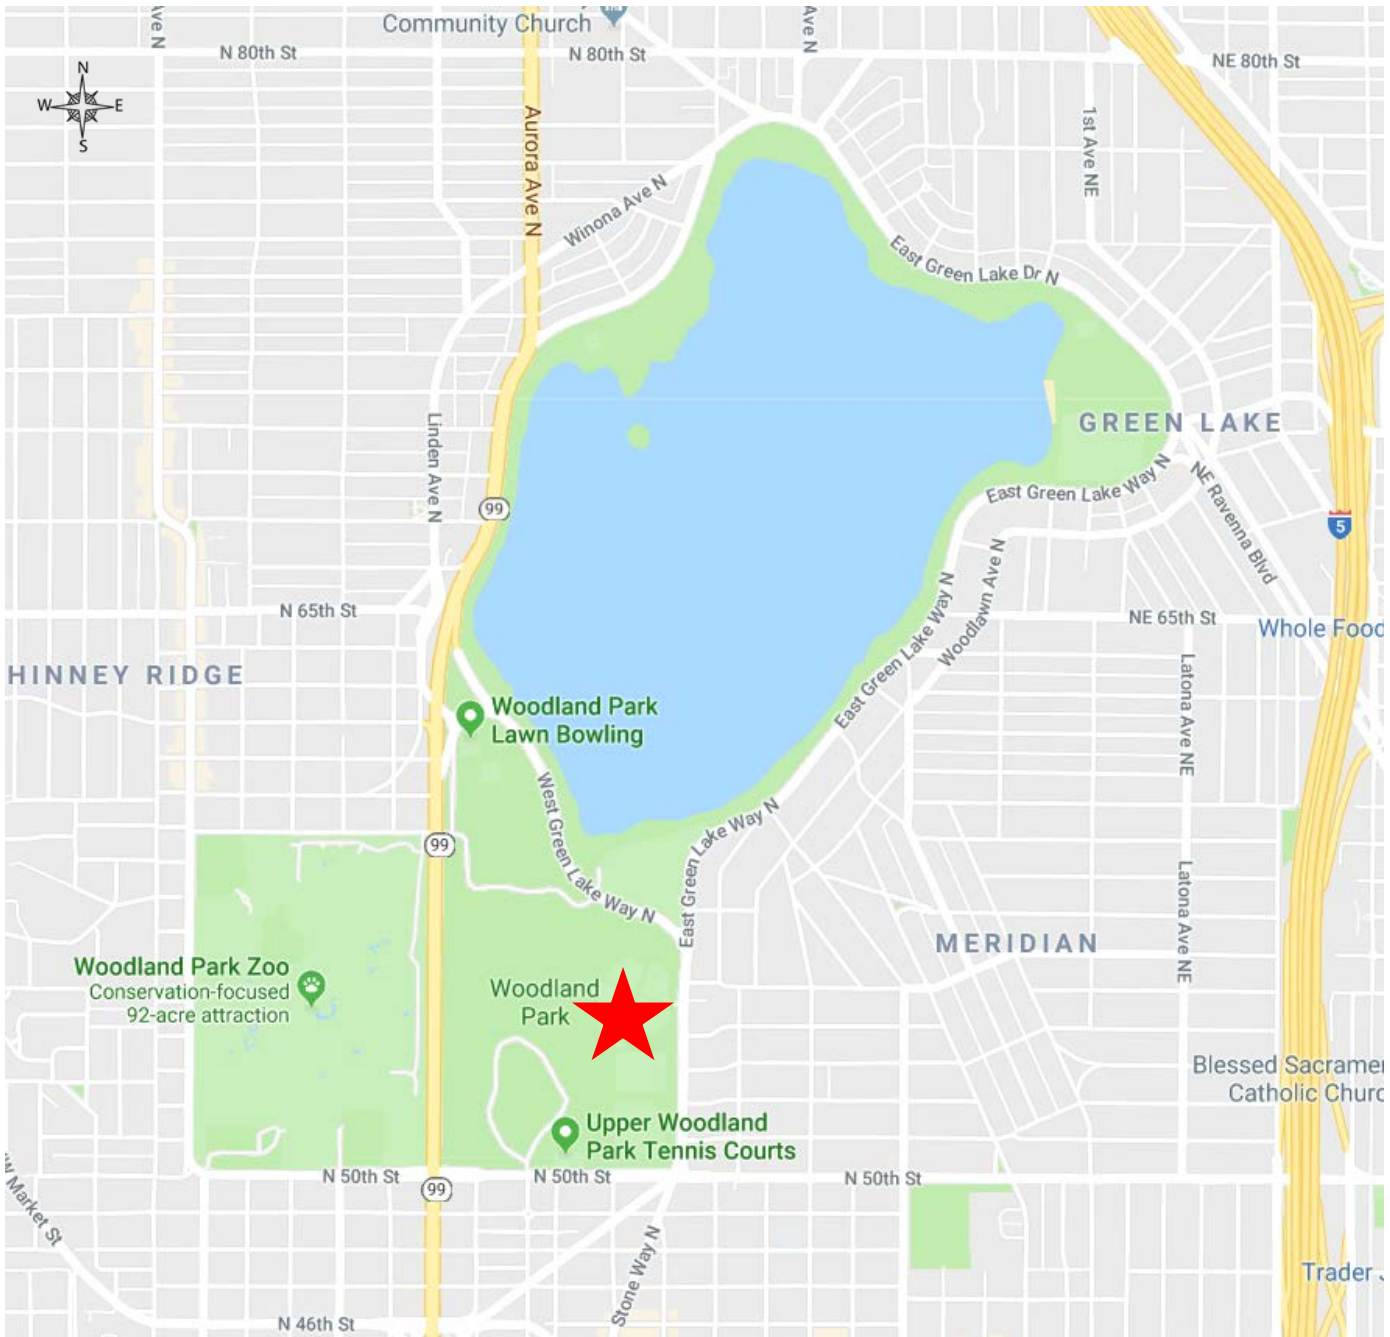

Green Lake Small Craft Center

5900 West Green Lake Way N, Seattle, WA 98103

This map is intended for illustrative or informational purposes only and is not intended to modify anything in the legislation.

Kubota Garden

9817 55th Avenue South, Seattle 98118

This map is intended for illustrative or informational purposes only and is not intended to modify anything in the legislation.

Land Banked Site – North Rainier Avenue 8319 8th Ave S, Seattle, WA 98108

This map is intended for illustrative or informational purposes only and is not intended to modify anything in the legislation.

Lower Woodland Playfields

5314 Green Lake Way N, Seattle, WA 98103

This map is intended for illustrative or informational purposes only and is not intended to modify anything in the legislation.

Lowman Beach Park

7017 Beach Drive SW, Seattle, WA 98136

This map is intended for illustrative or informational purposes only and is not intended to modify anything in the legislation.

South Park Community Center 8319 8th Ave S, Seattle, WA 98108