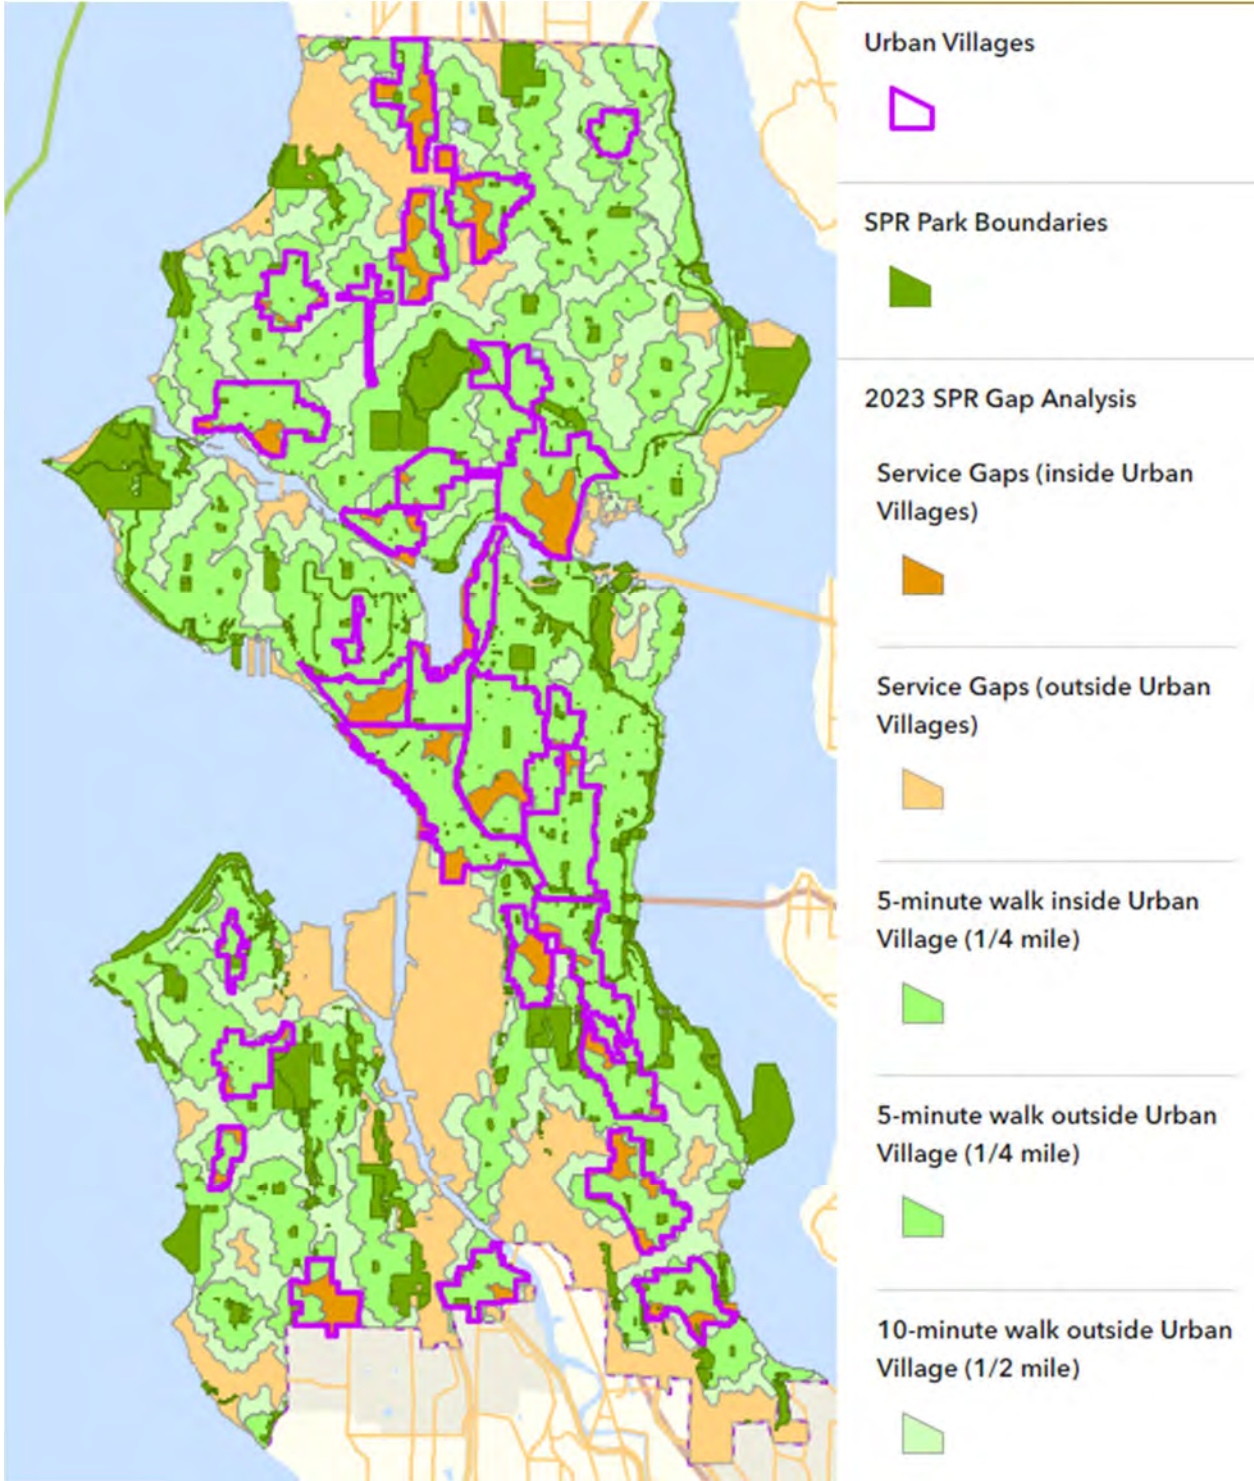

Gap Analysis

SEATTLE PARKS

SPR Park Boundaries

Bicycle Trails

Greenways

ACCESS

WALKABILITY

GAPS IN WALKABILITY

EQUITY & HEALTH

INCOME & POVERTY

POPULATION DENSITY 2020