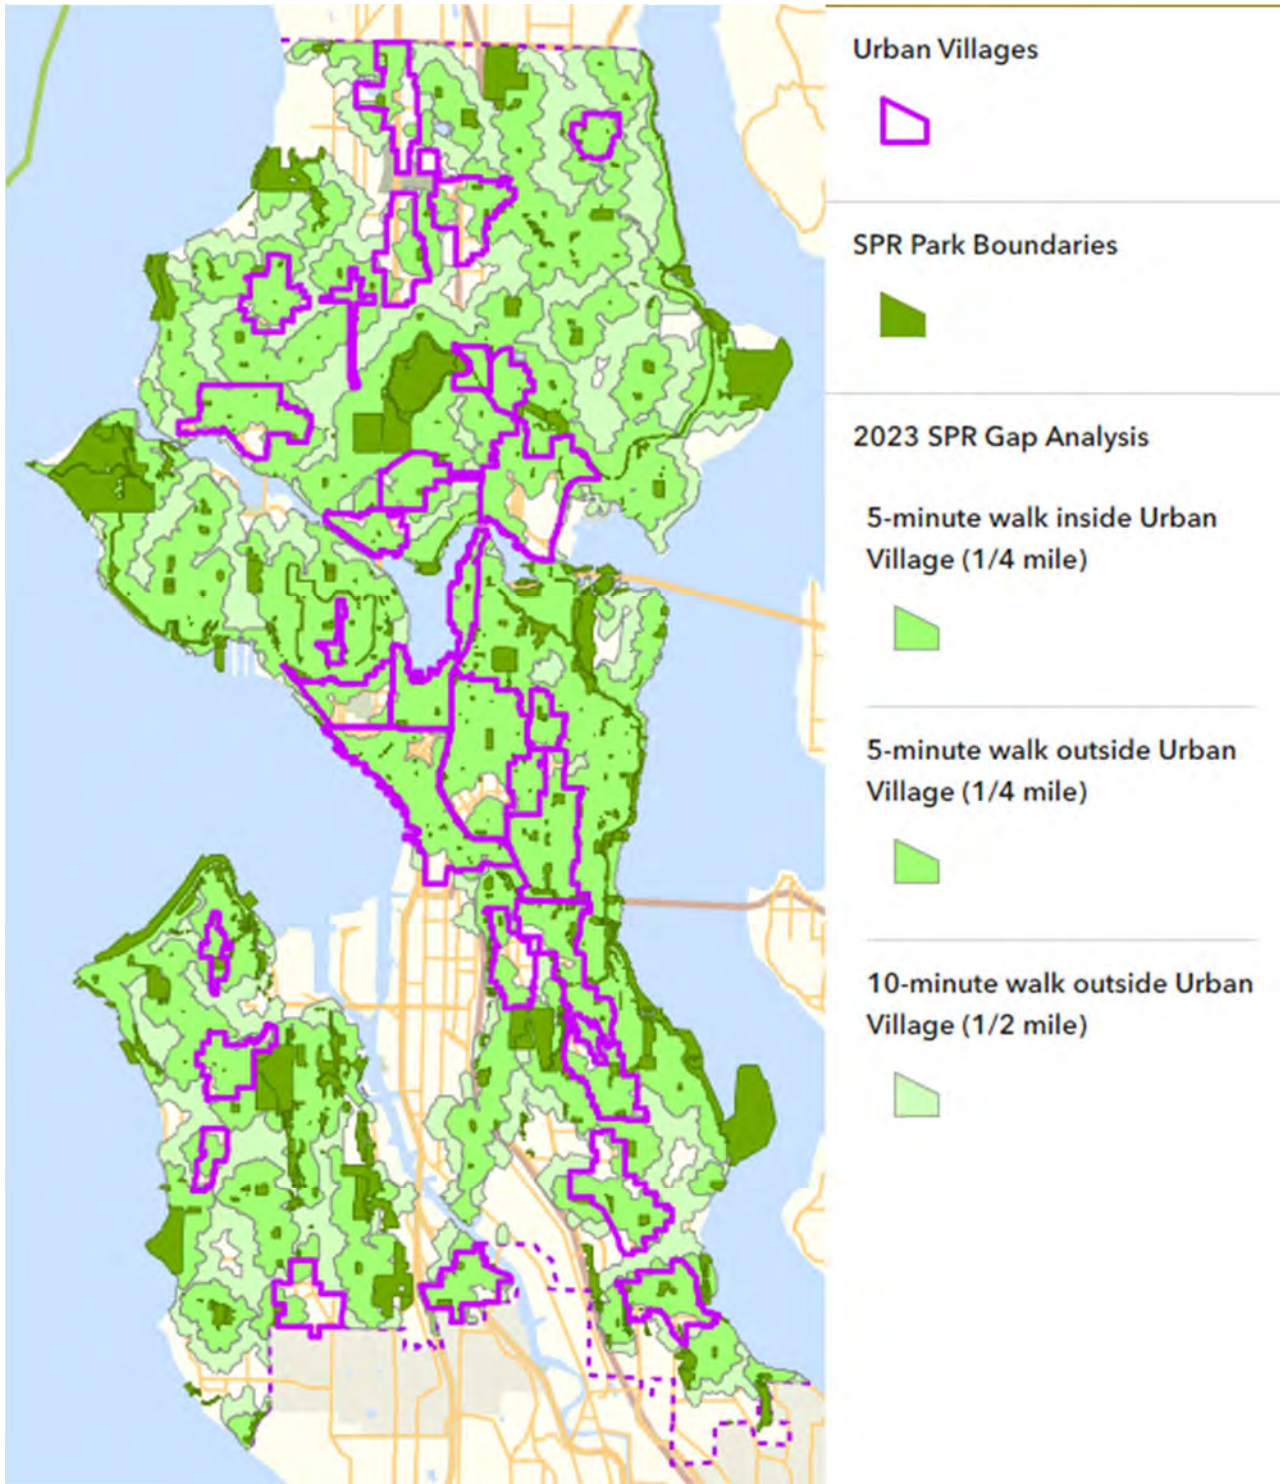

Gap Analysis

SEATTLE PARKS

SPR Park Boundaries

Bicycle Trails

Greenways

ACCESS

WALKABILITY

GAPS IN WALKABILITY

EQUITY & HEALTH

INCOME & POVERTY

POPULATION DENSITY 2020