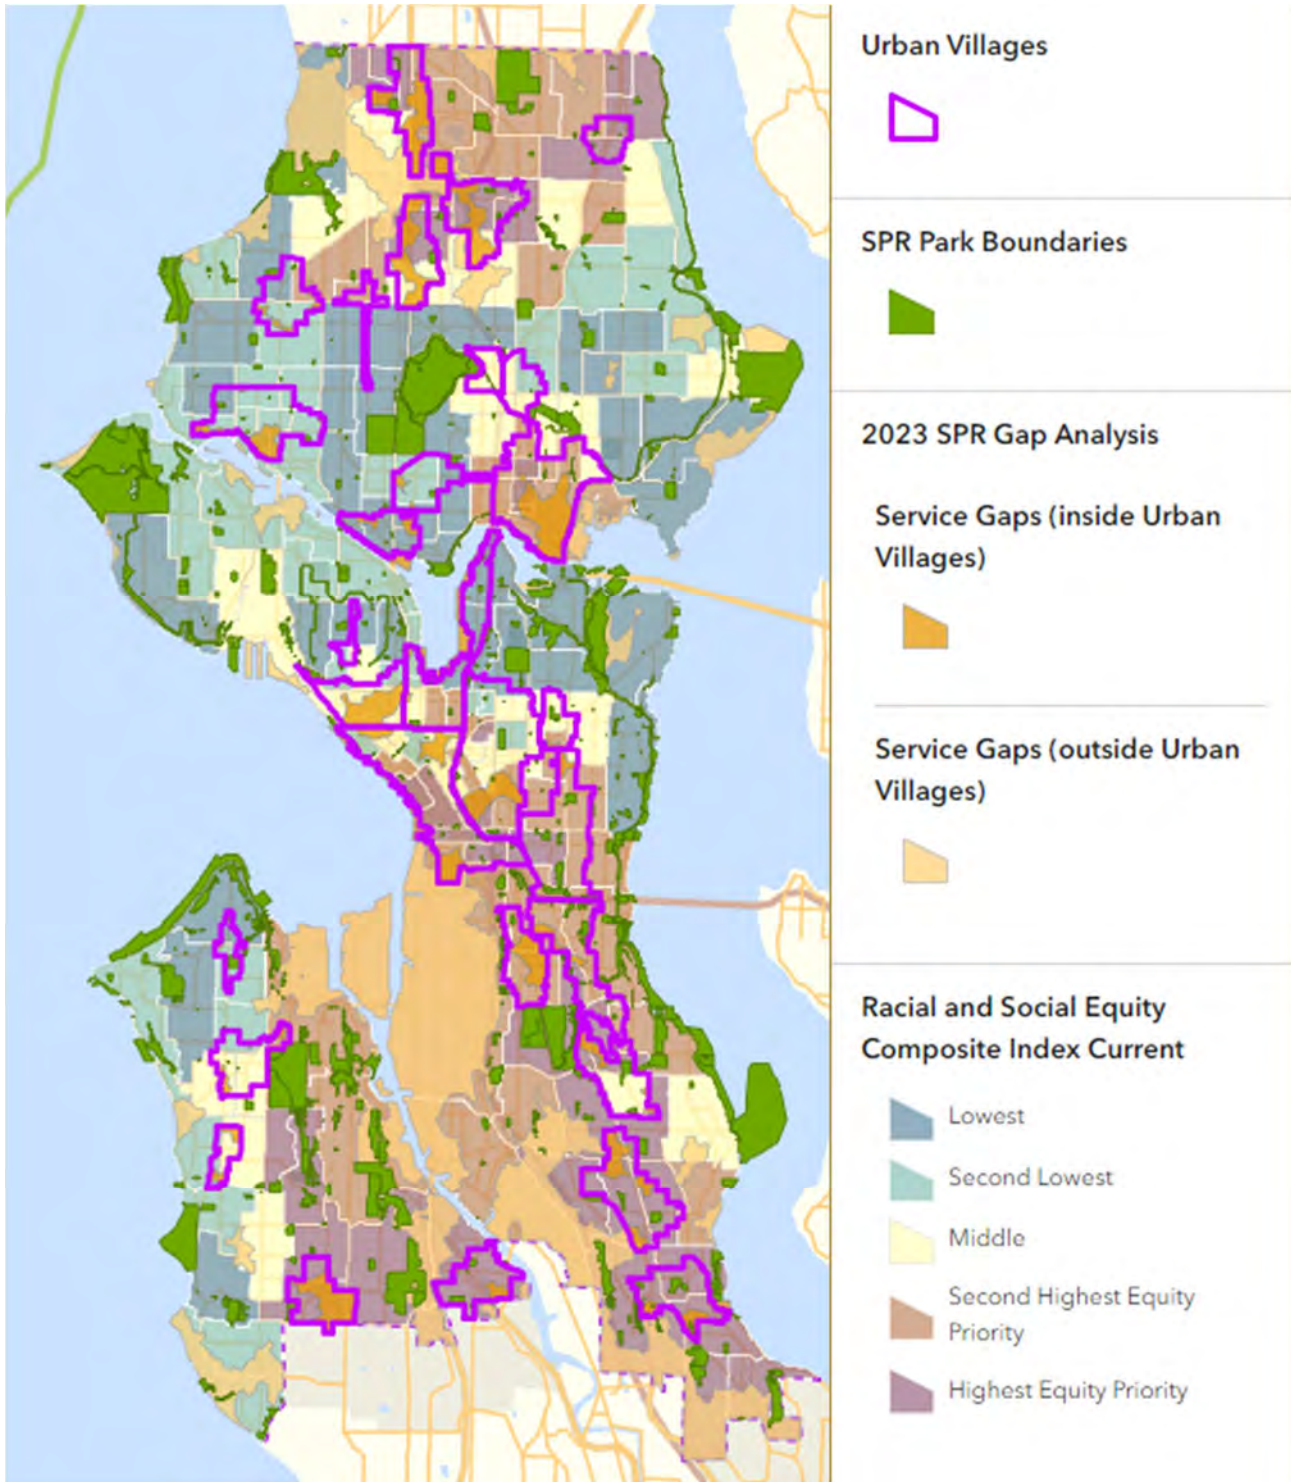

Gap Analysis

SEATTLE PARKS

SPR Park Boundaries

Bicycle Trails

Greenways

ACCESS

WALKABILITY

GAPS IN WALKABILITY

EQUITY & HEALTH

INCOME & POVERTY

POPULATION DENSITY 2020