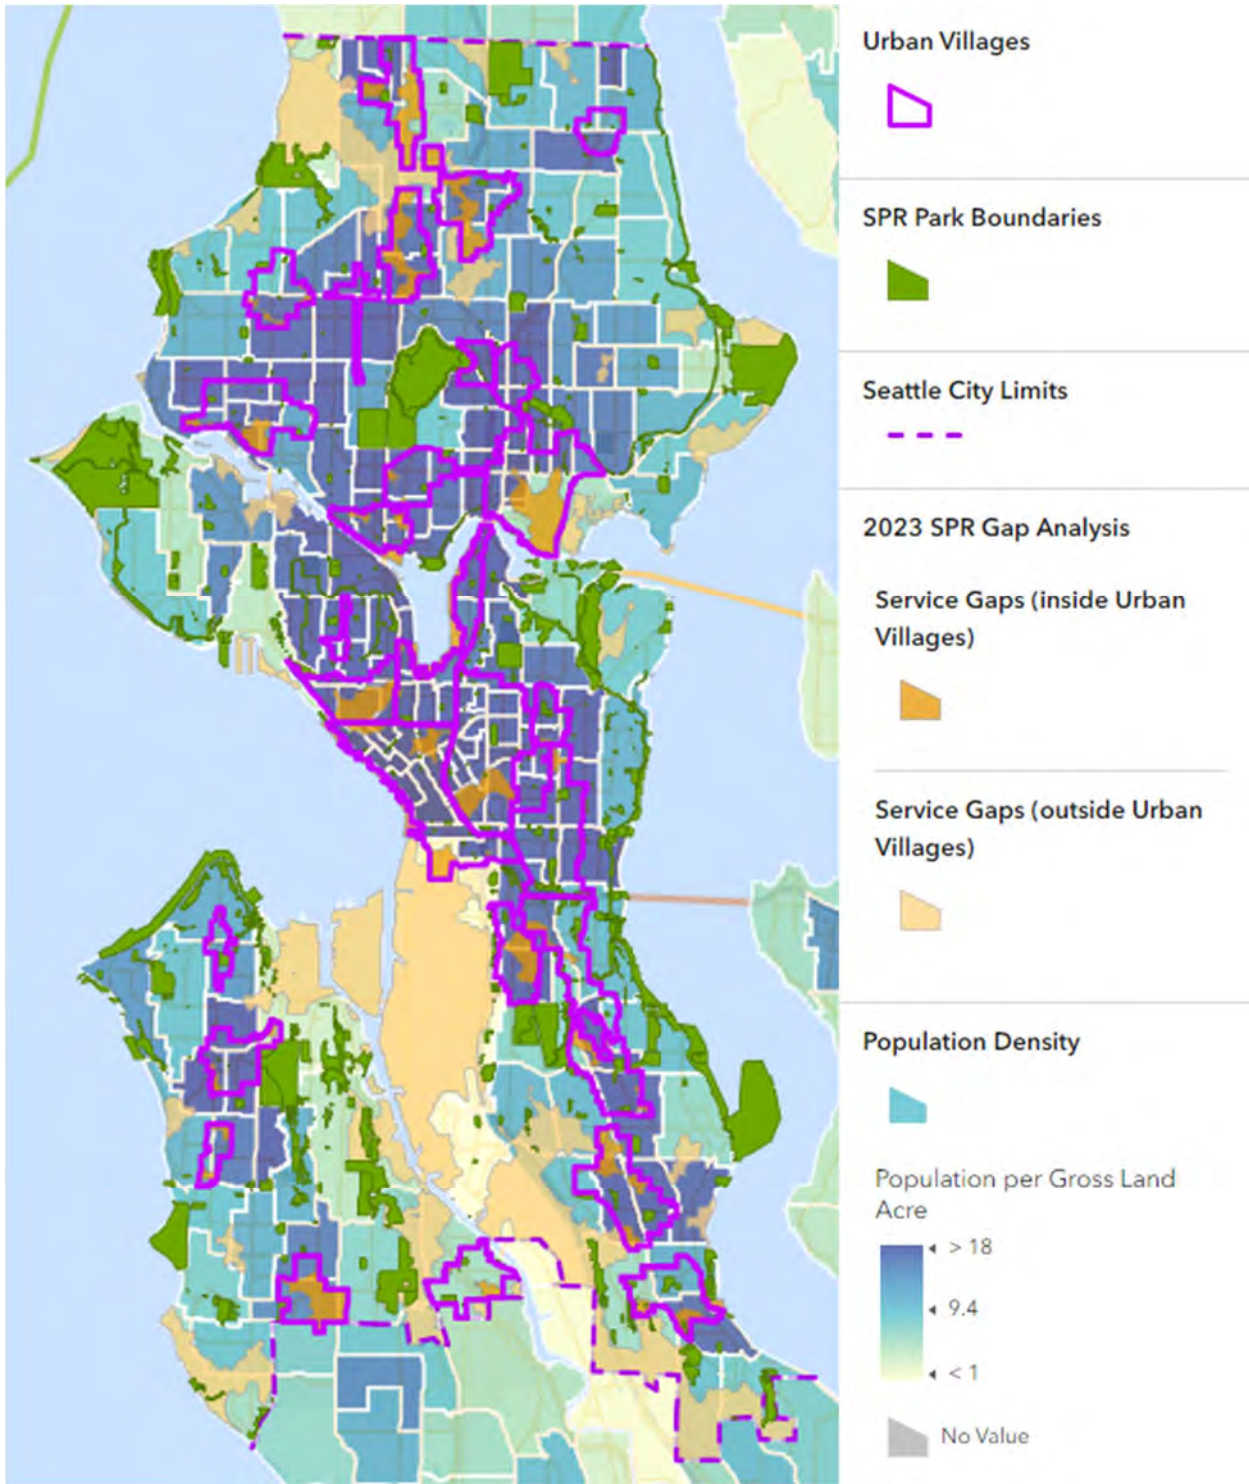

Gap Analysis

SEATTLE PARKS

SPR Park Boundaries

Bicycle Trails

Greenways

ACCESS

WALKABILITY

GAPS IN WALKABILITY

EQUITY & HEALTH

INCOME & POVERTY

POPULATION DENSITY 2020