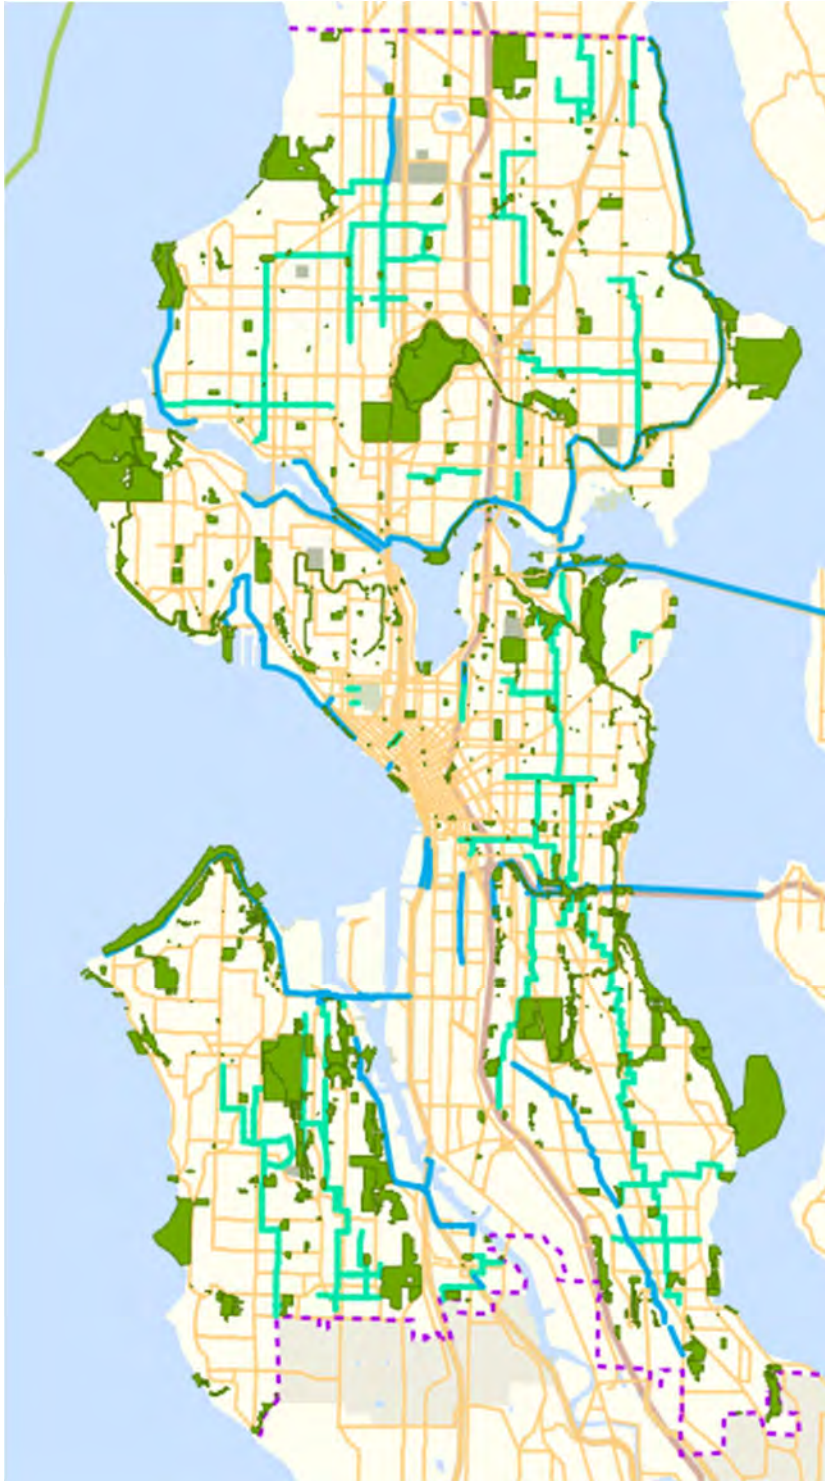

Gap Analysis

SEATTLE PARKS

SPR Park Boundaries

Bicycle Trails

Greenways

ACCESS

WALKABILITY

GAPS IN WALKABILITY

EQUITY & HEALTH

INCOME & POVERTY

POPULATION DENSITY 2020