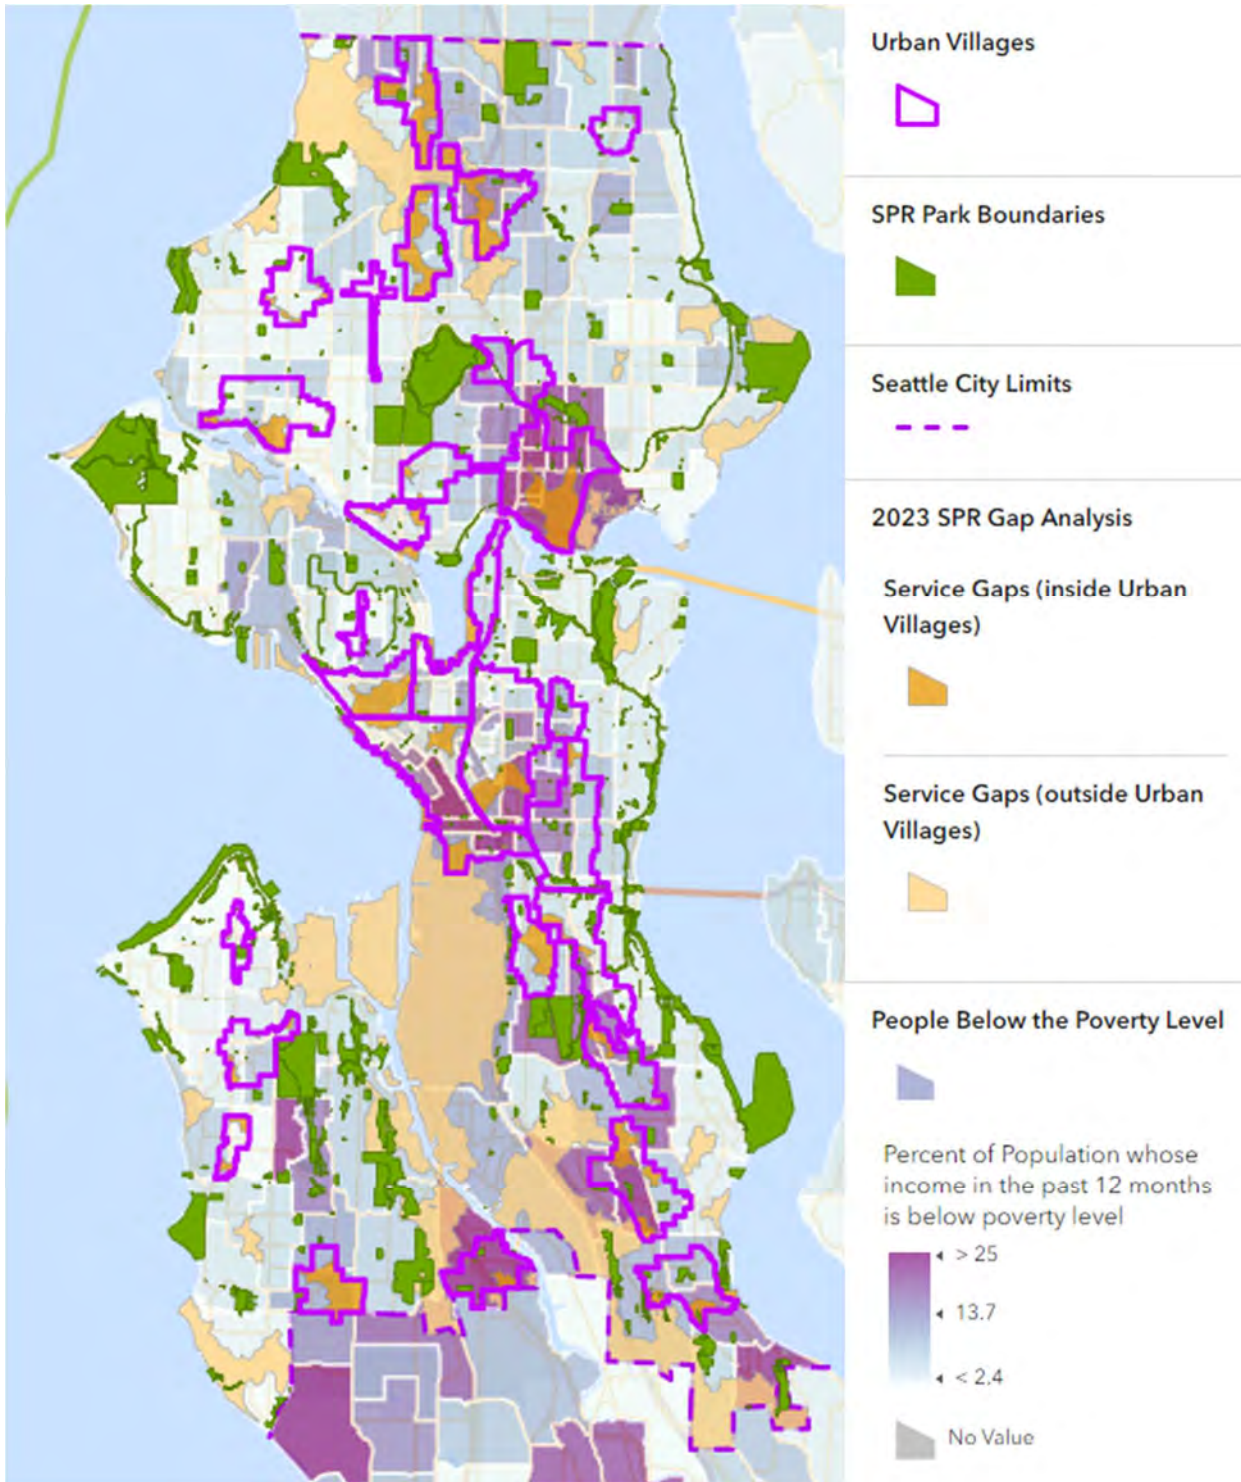

Gap Analysis

SEATTLE PARKS

SPR Park Boundaries

Bicycle Trails

Greenways

ACCESS

WALKABILITY

GAPS IN WALKABILITY

EQUITY & HEALTH

INCOME & POVERTY

POPULATION DENSITY 2020