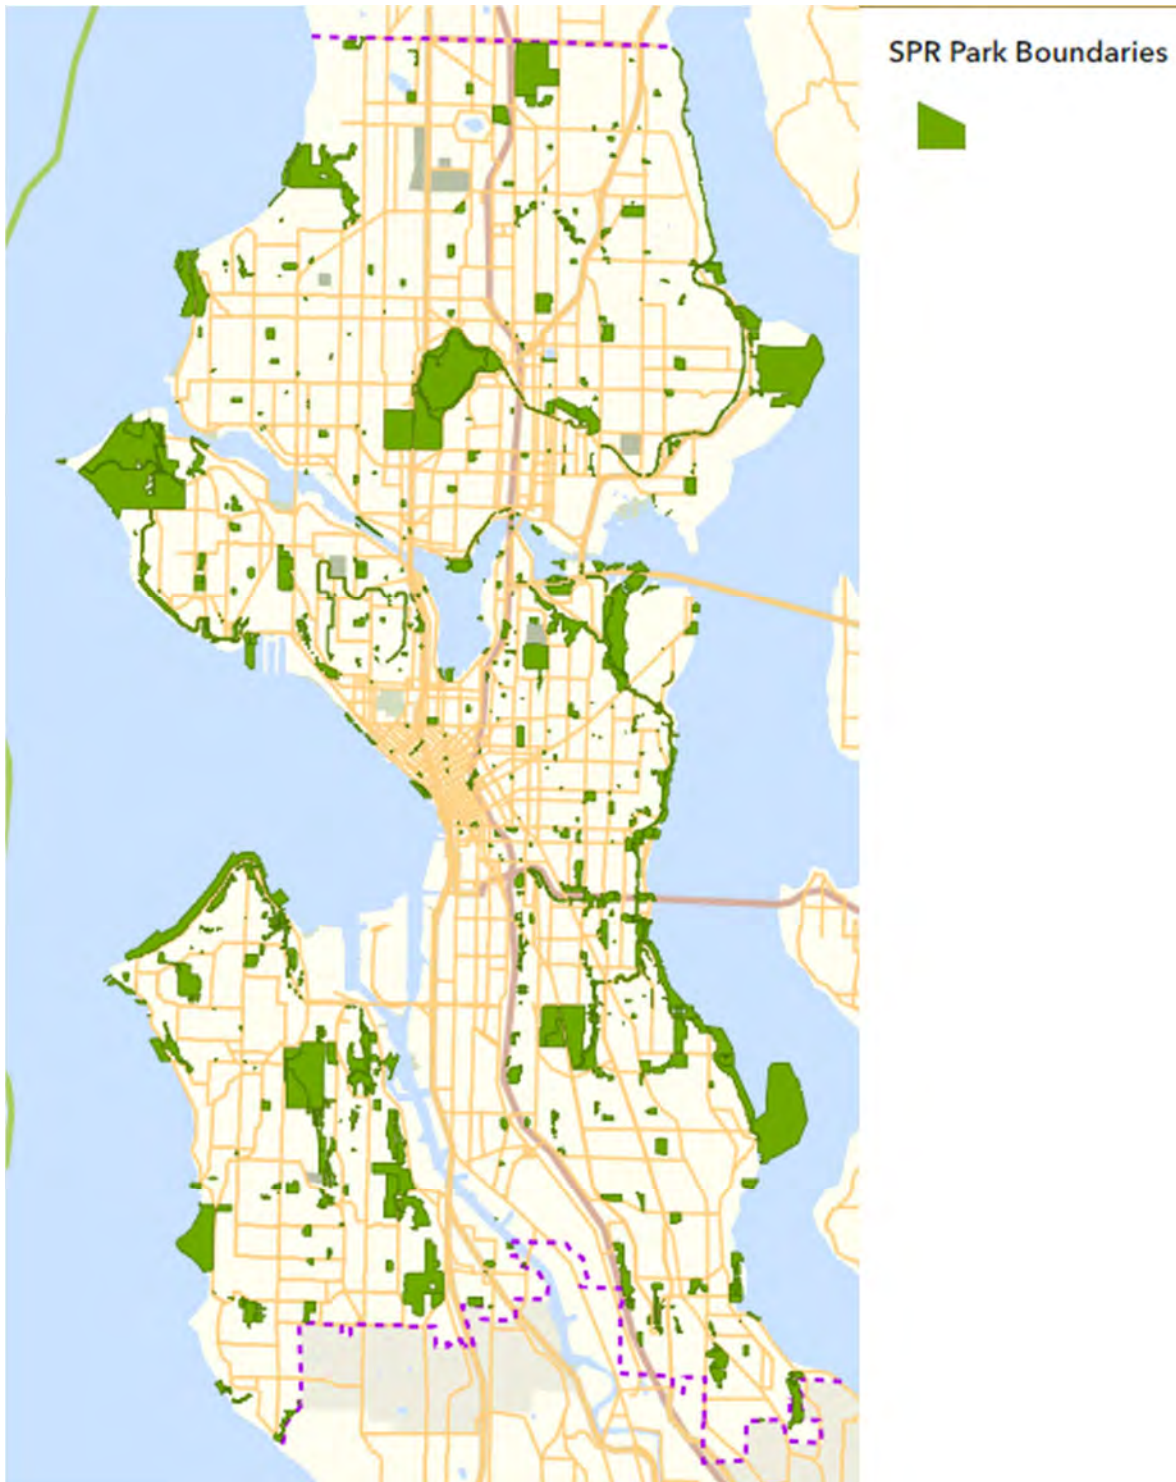

Gap Analysis

SEATTLE PARKS

SPR Park Boundaries

Bicycle Trails

Greenways

ACCESS

WALKABILITY

GAPS IN WALKABILITY

EQUITY & HEALTH

INCOME & POVERTY

POPULATION DENSITY 2020