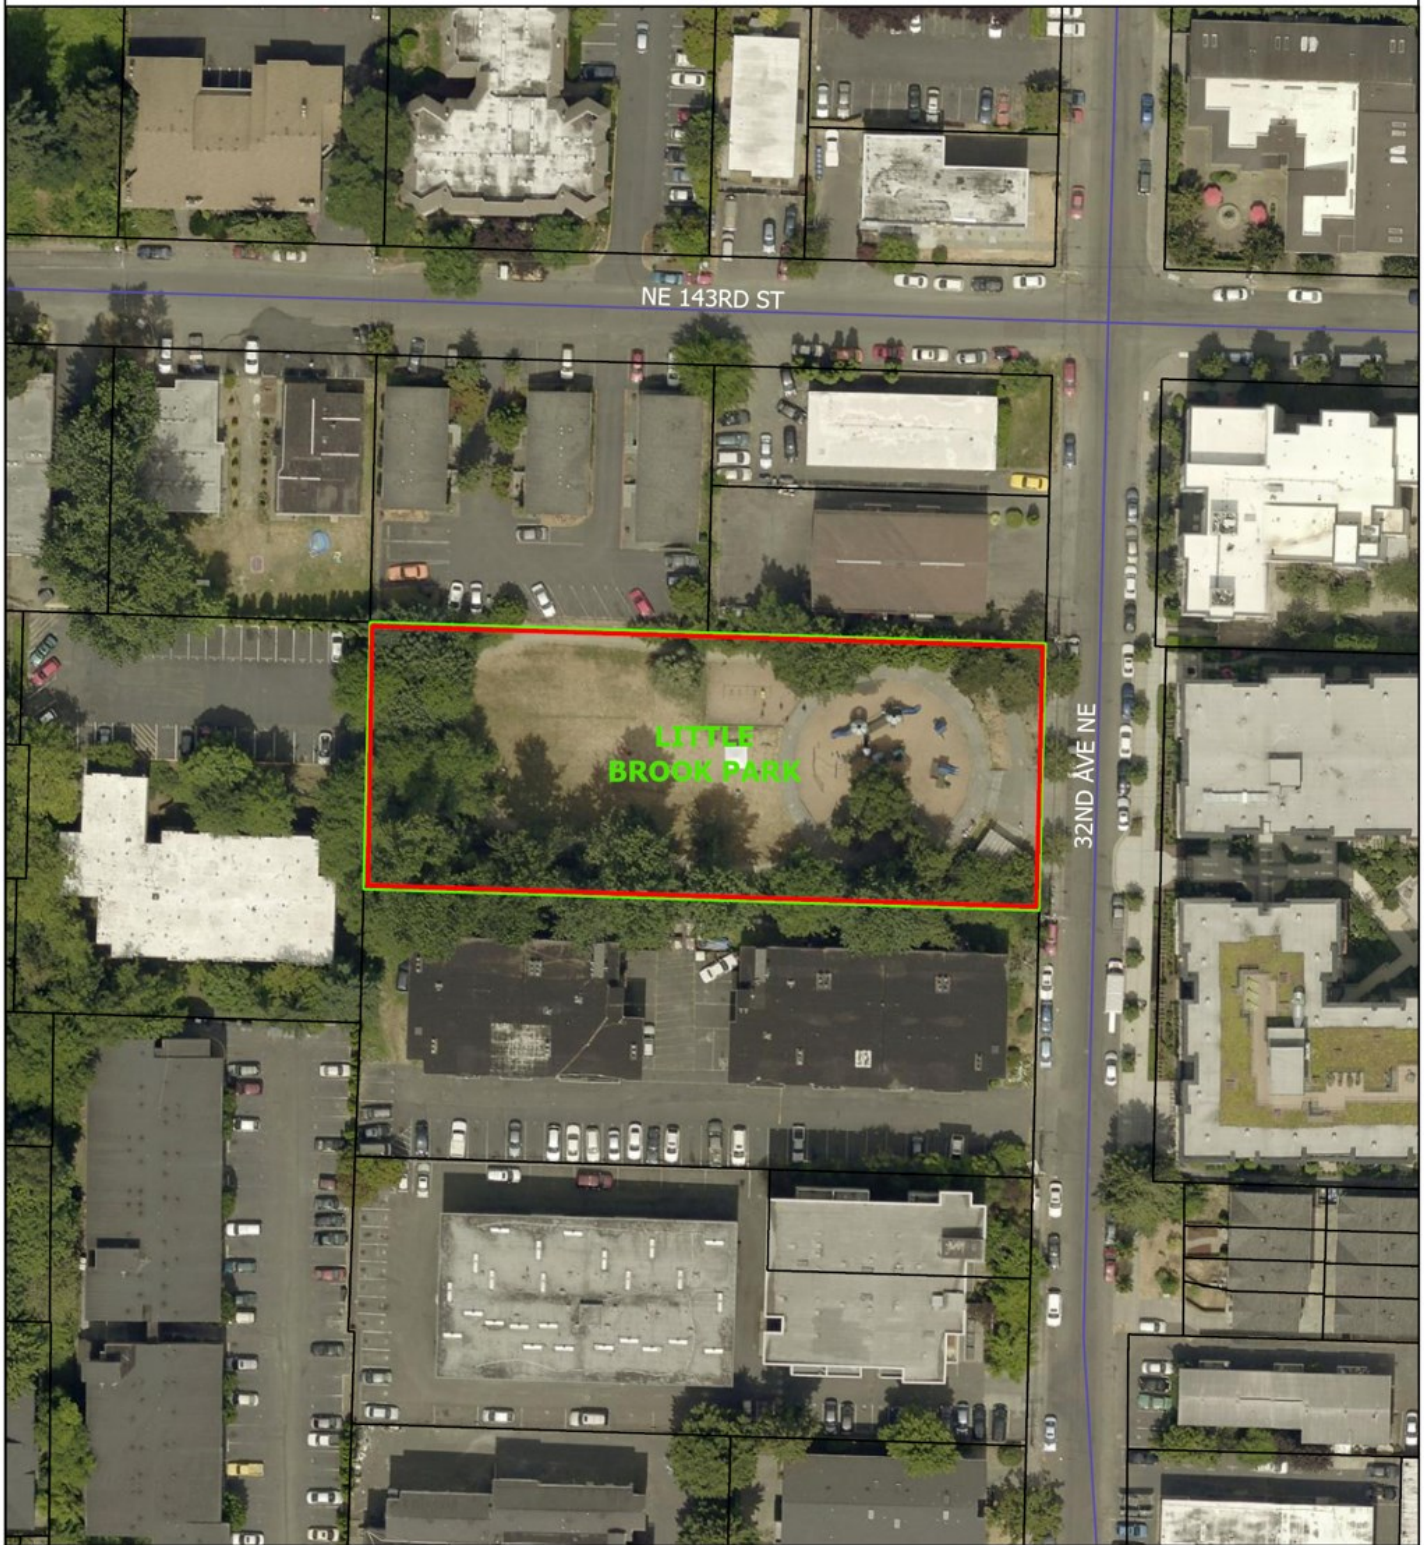

22-1259 Little Brook Park Improvements

Sponsor: Seattle Parks & Rec Dept.
Program: WWRP - Local Parks

Project Boundary

Park Boundary

S21 T26N R4E

Note: Project Boundary corresponds with Park Boundary

0 25 50 100 US Feet

©2022, CITY OF SEATTLE
All rights reserved.

No warranties of any sort, including accuracy, fitness or merchantability accompany this product.

Map date: March 8, 2022