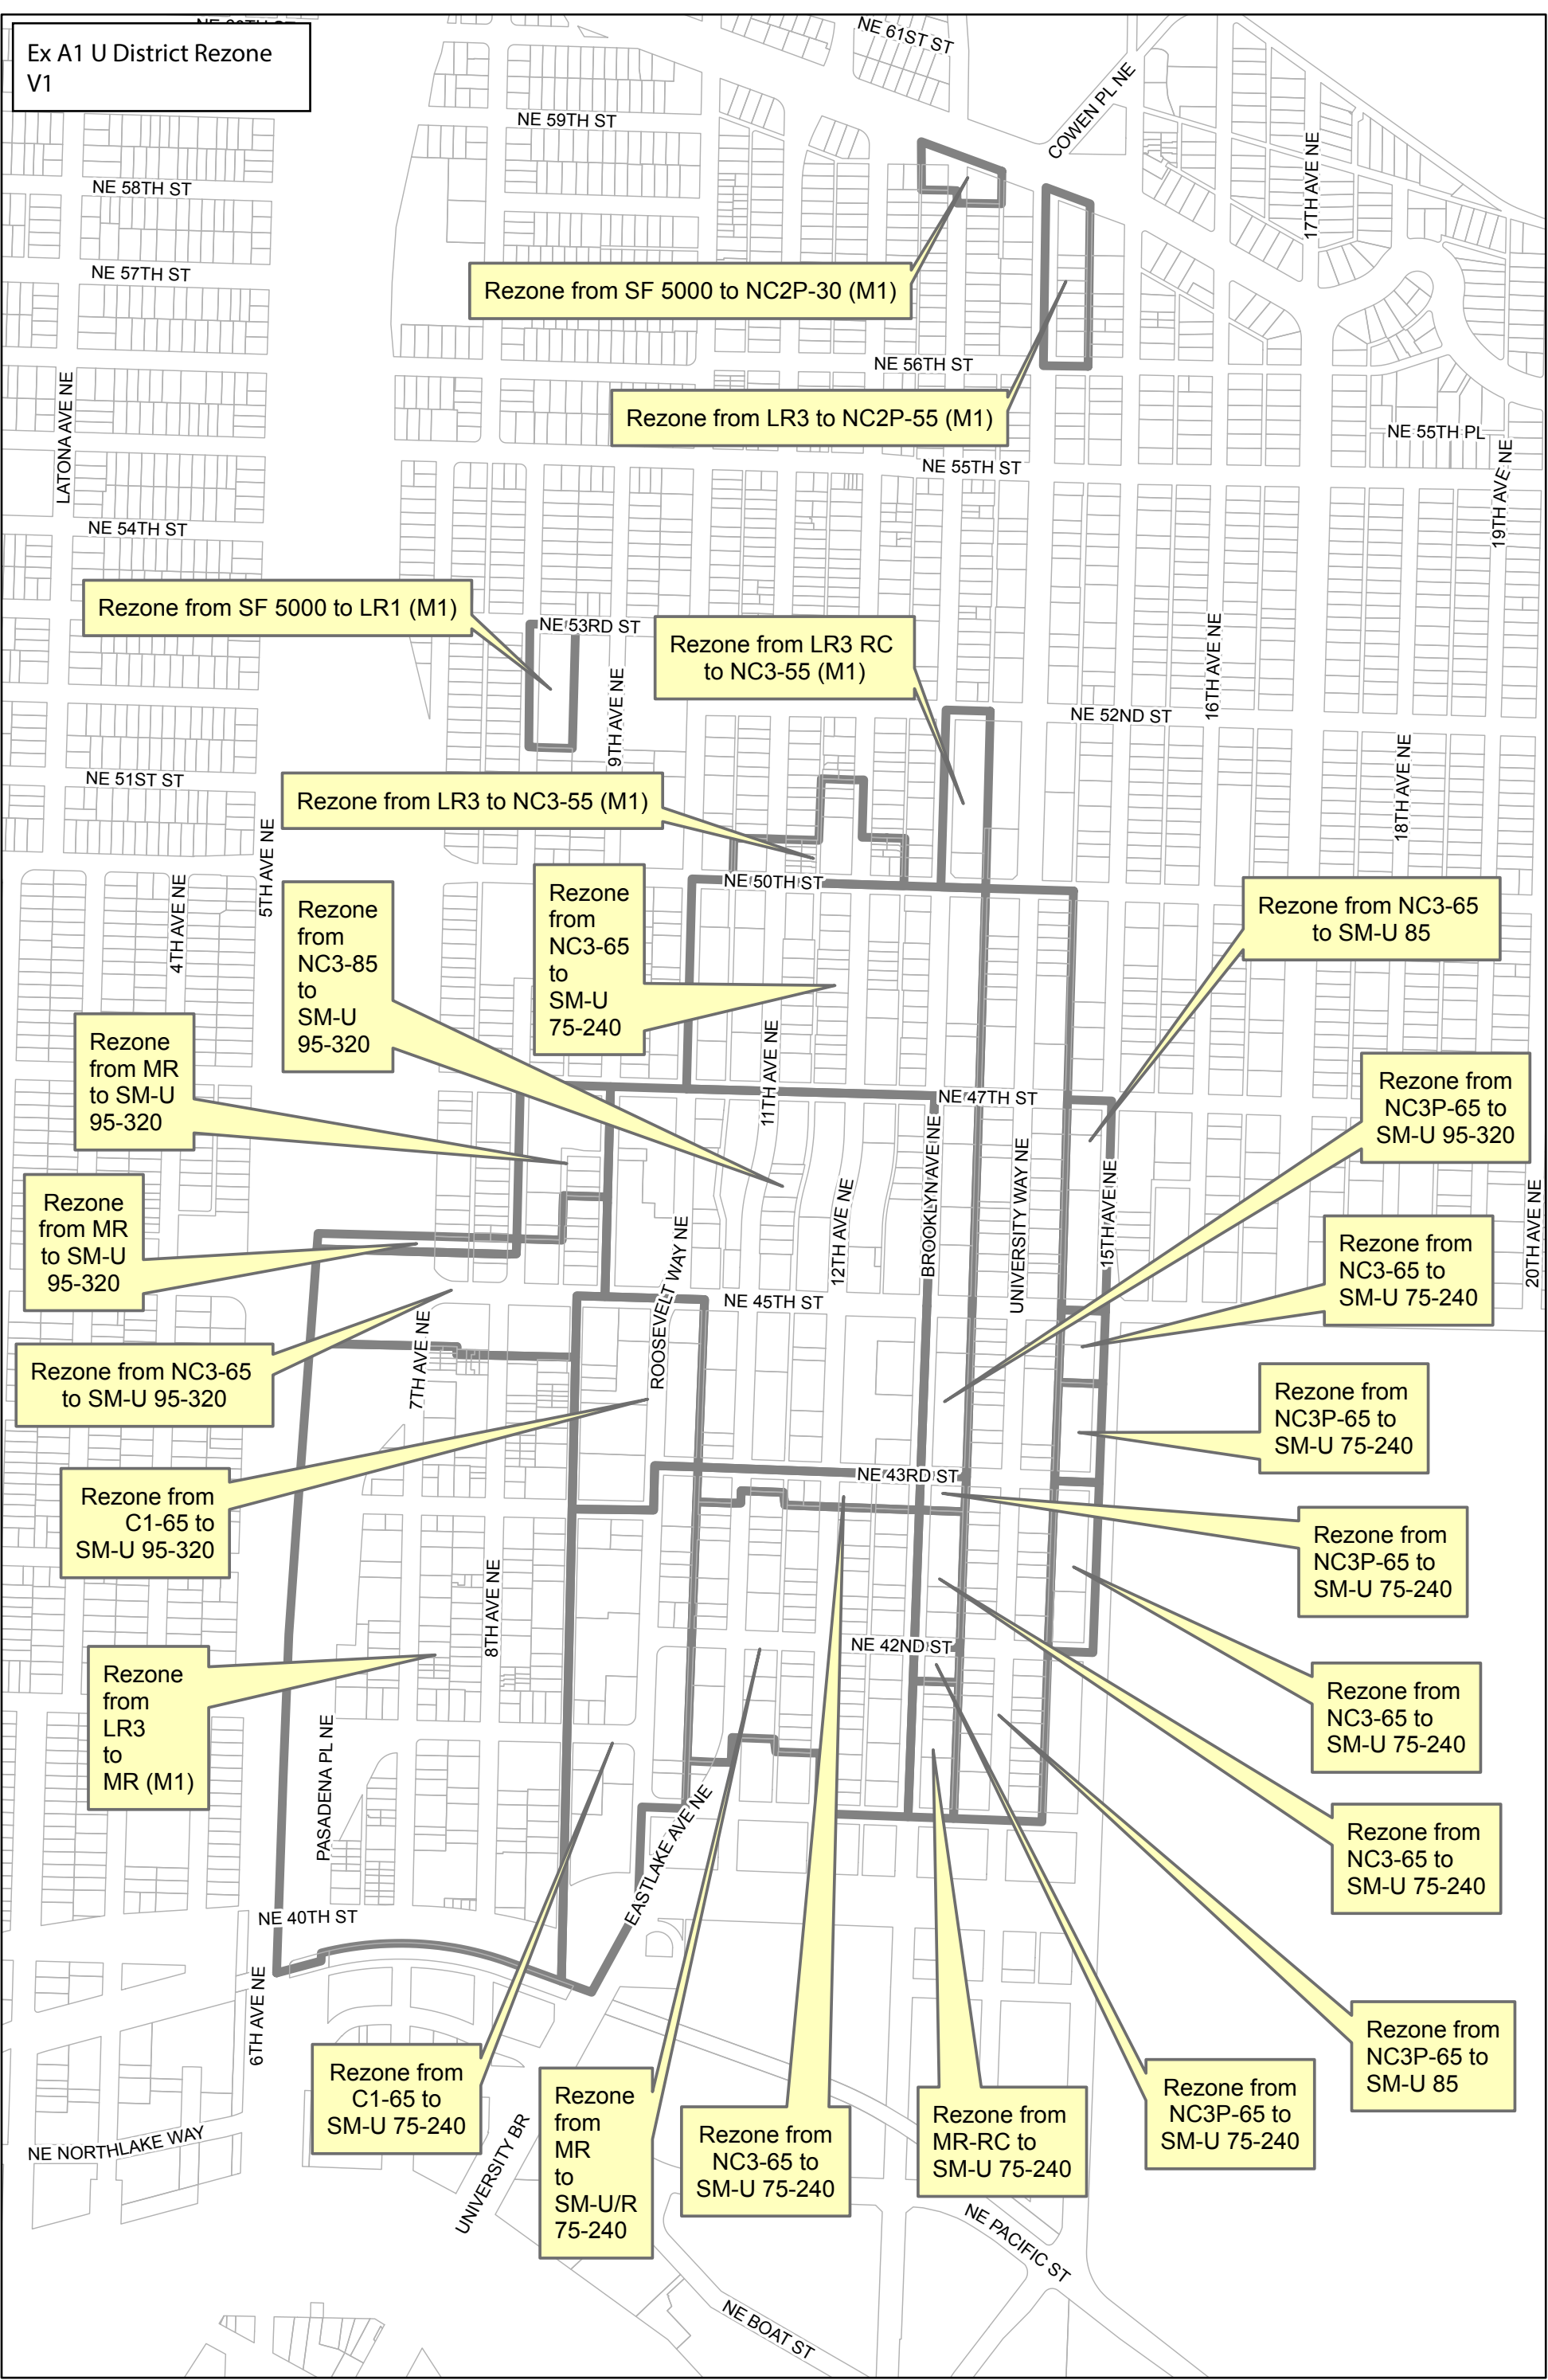

Ex A1 U District Rezone V1

U District Rezone Map

Rezone area

No warranties of any sort, including accuracy, fitness, or merchantability accompany this product. Copyright 2016. All Rights Reserved, City of Seattle Prepared October 17, 2016 by DPD-GIS