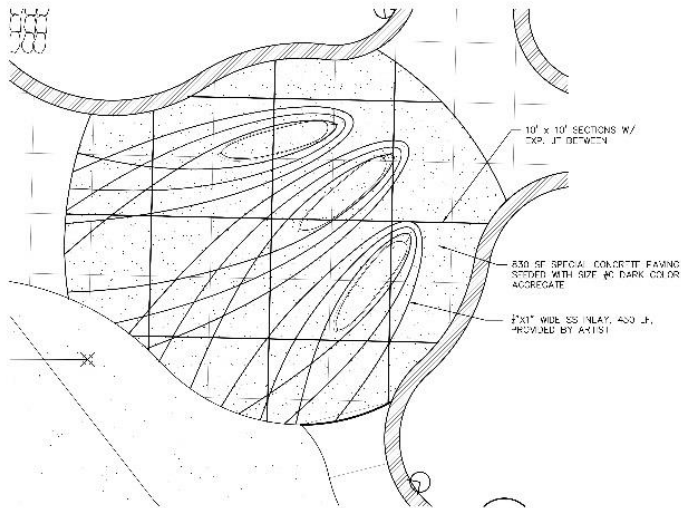

### Christie Park Schematic Plan – Art Donation in Northeast Corner

Christie Park Boat Art

Christie Park Tile Art

1 TAO CULTURE TILE WALL ELEVATION (TWO LOCATIONS)  
1" = 1'-0"

2 SPECIAL PAVING AT ART PLAZA – ALTERNATE #3  
1/4" = 1'-0"

- NOTES:
1. 'SS' IS 304L STAINLESS STEEL.
  2. TILE SUPPLIED BY ARTIST, TO BE INSTALLED BY CONTRACTOR.
  3. ARTWORK SHOWN FOR COORDINATION ONLY. ARTWORK & ARTWORK INSTALLATION BY OTHERS.
  4. SEE HARDSCAPE DETAILS FOR WALL DETAILS AND BLOCKOUTS FOR TILES.