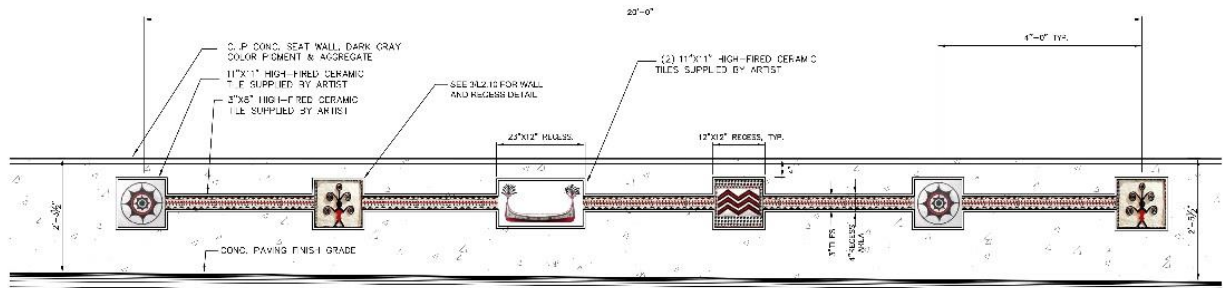

### Christie Park Schematic Plan – Art Donation in Northeast Corner

Christie Park Boat Art

Christie Park Tile Art

1 TAO CULTURE TILE WALL ELEVATION (TWO LOCATIONS)  
1" = 1'-0"

2 SPECIAL PAVING AT ART PLAZA – ALTERNATE #3  
1/4" = 1'-0"