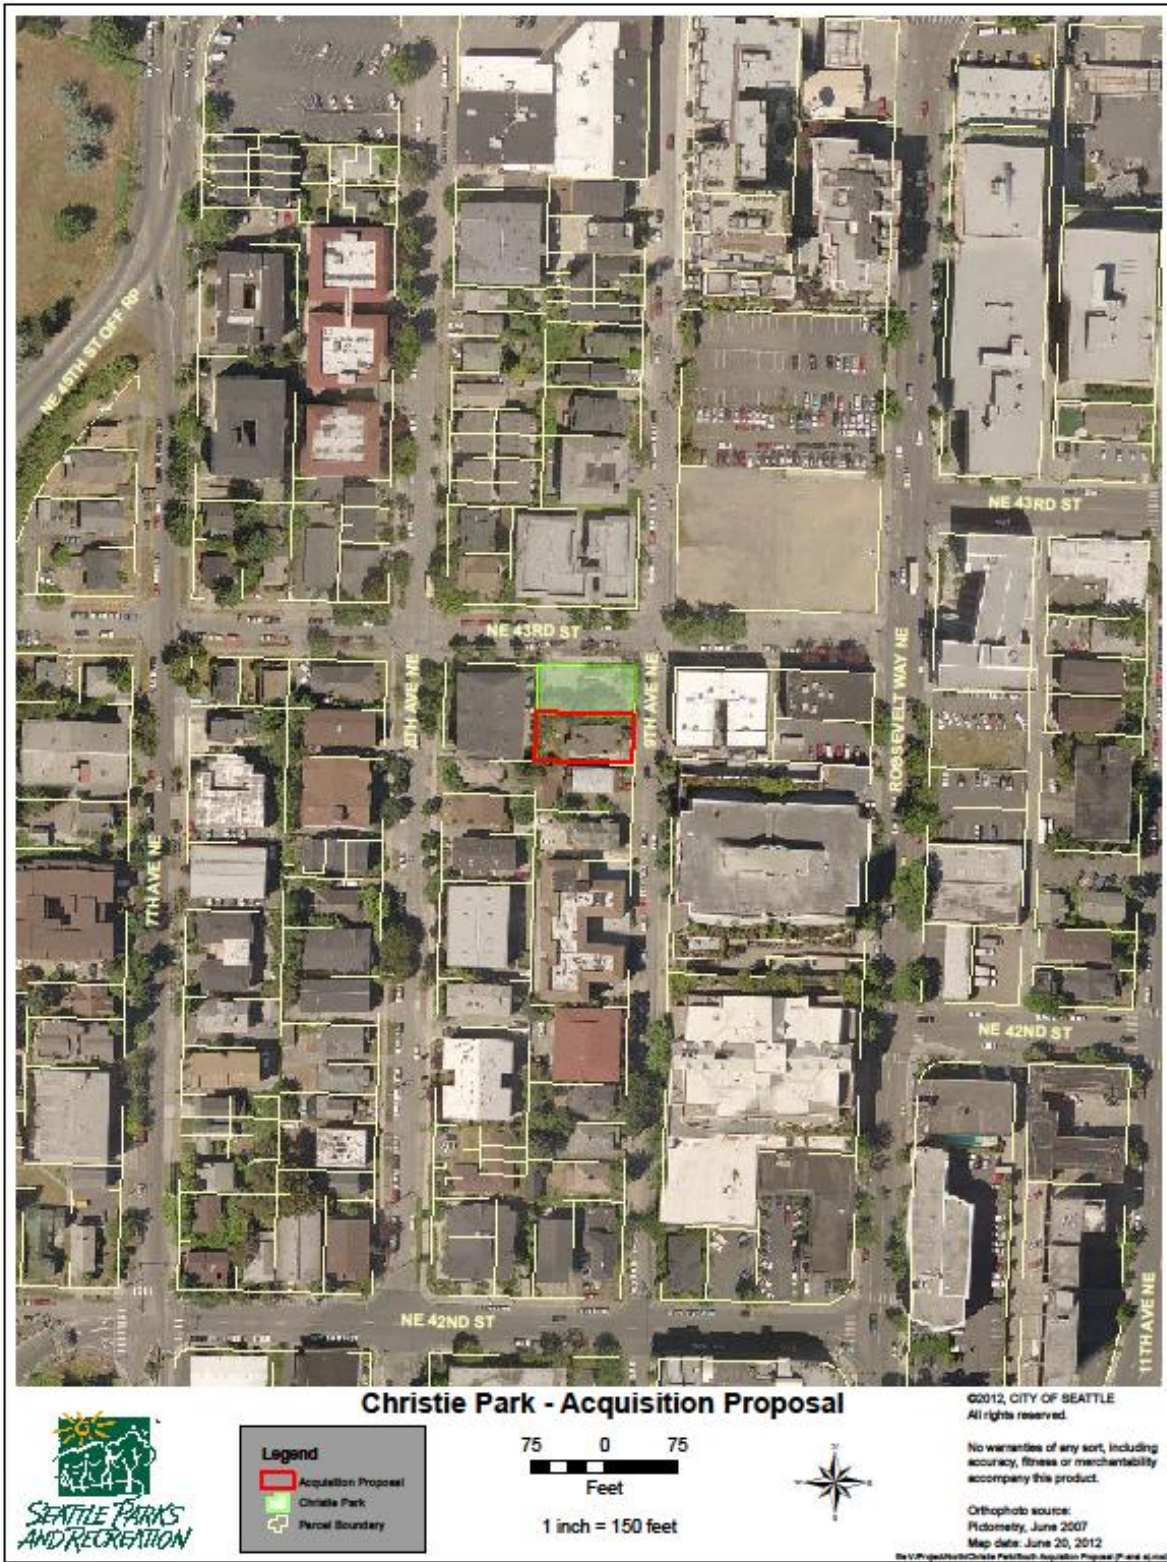

Christie Park Air Photo

### Orchid Island, Taiwan to Seattle: Pacific Connections Map

### Christie Park Schematic Plan – Art Donation in Northeast Corner

Christie Park Boat Art

Christie Park Tile Art

1 TAO CULTURE TILE WALL ELEVATION (TWO LOCATIONS)  
1" = 1'-0"

2 SPECIAL PAVING AT ART PLAZA – ALTERNATE #3  
1/4" = 1'-0"