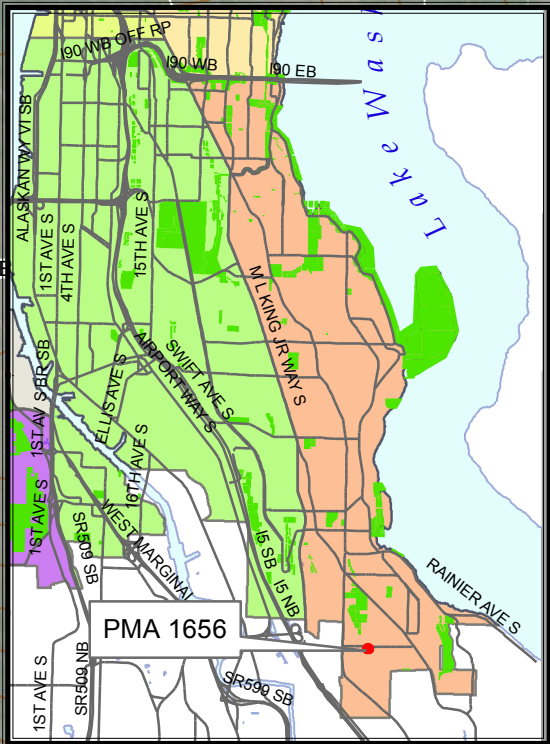

Summary Att A - Site Map
V1

S BANGOR ST

55TH AVES S

5503 MORINGSTAR SARAH
5507 EMERALD REAL ESTATE SOLUTION
5511 KWONG SO YING

10601 DAVID & HELEN LLC

1656 SEATTLE CITY OF FAS

10610 MURRAY JACQUELINE
VIRGINIA DUNNING

4522 SEATTLE CITY OF FAS

10616 BUSHNELL ROGER G

10620 PRATT MITCHELL-ROBERTA

Legend

 PMA 1656

PMA 1656