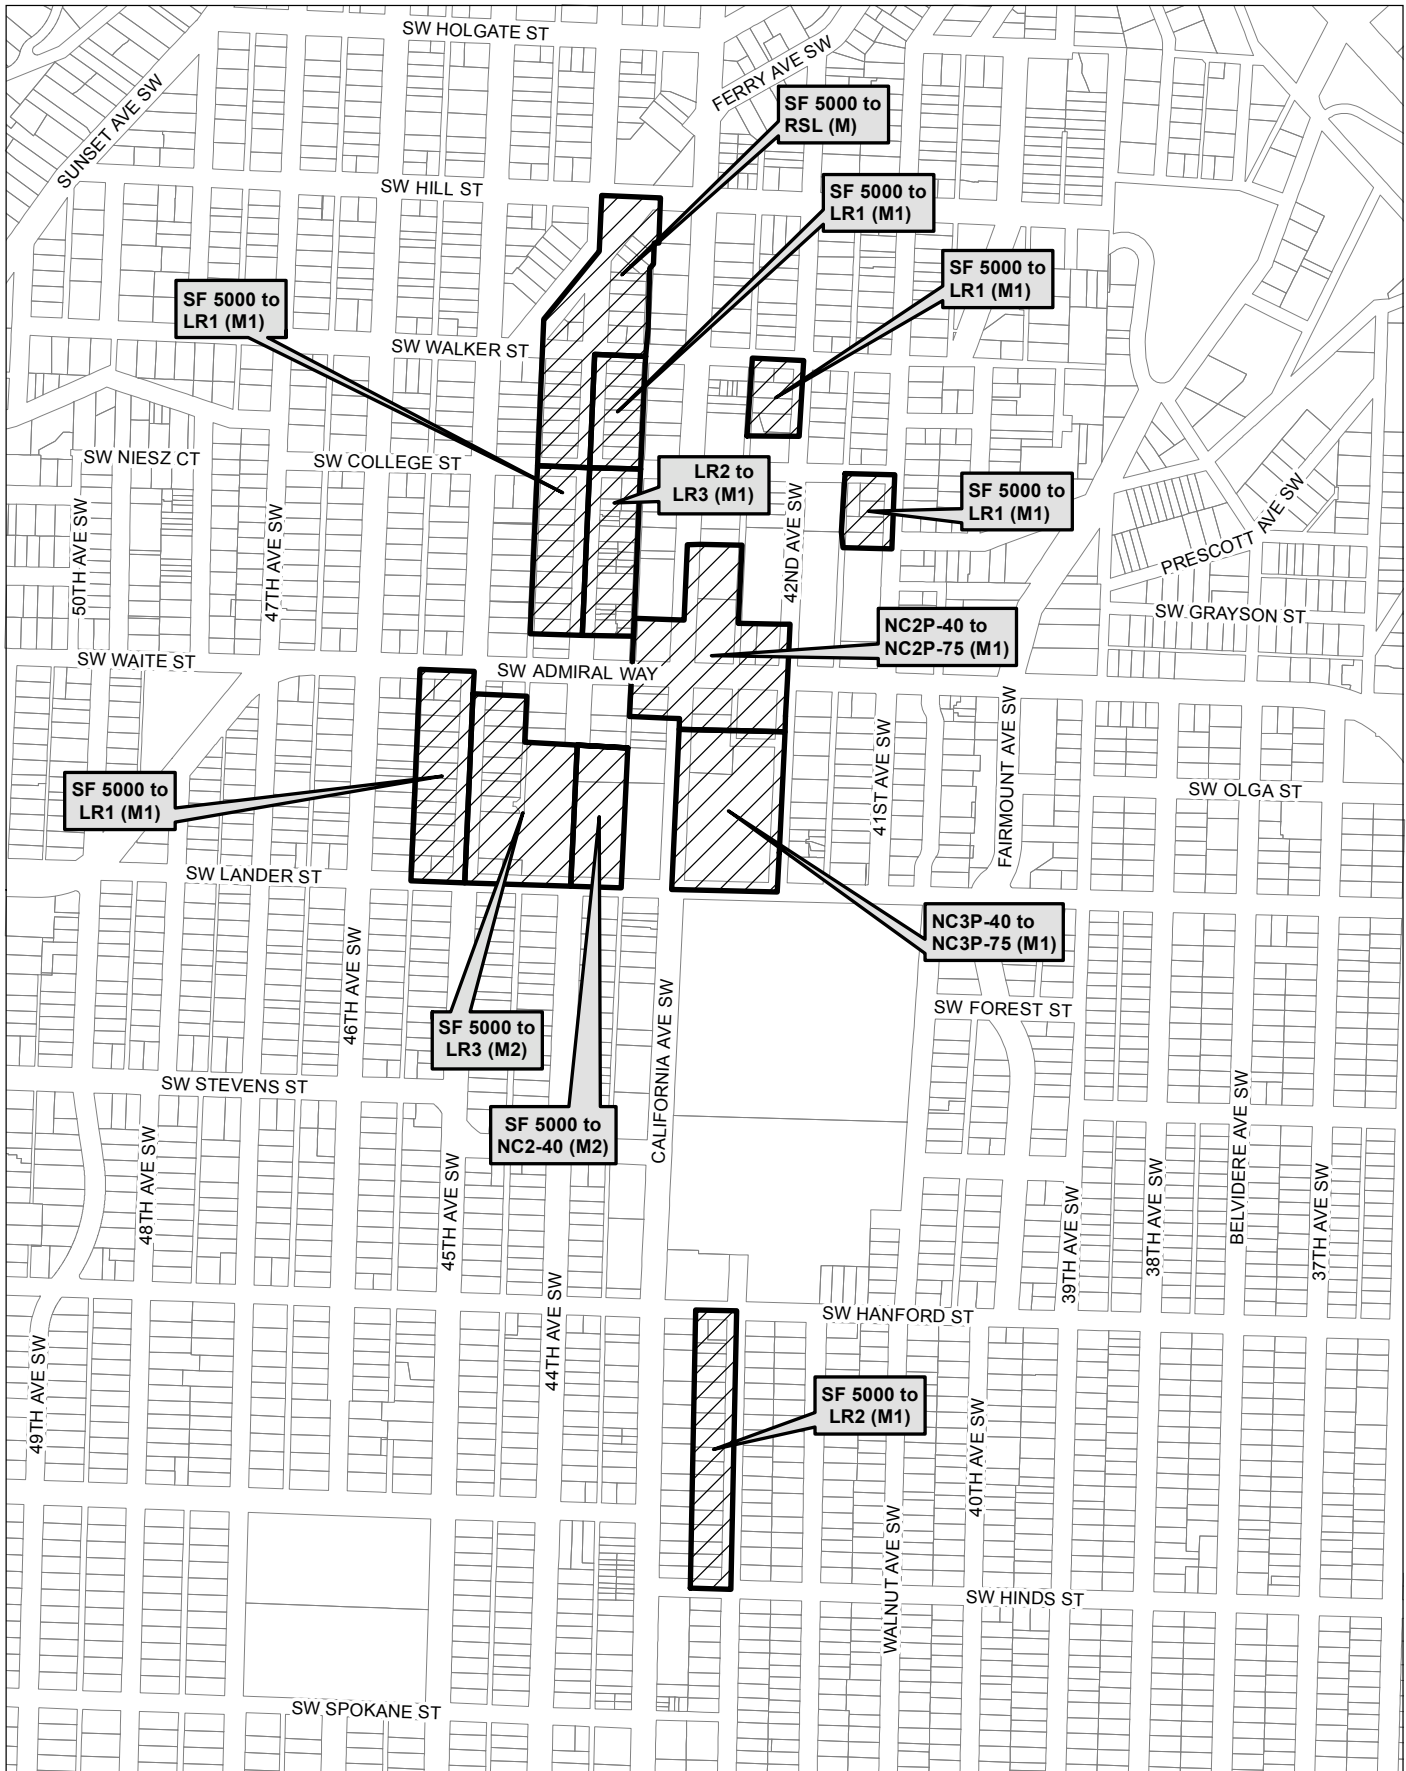

Map 52

0 320 640 1,280 ft

Area identified for specific rezone

No warranties of any sort, including accuracy, fitness, or merchantability, accompany this product. Copyright 2019, City of Seattle. Prepared March 2019, by Council Central Staff