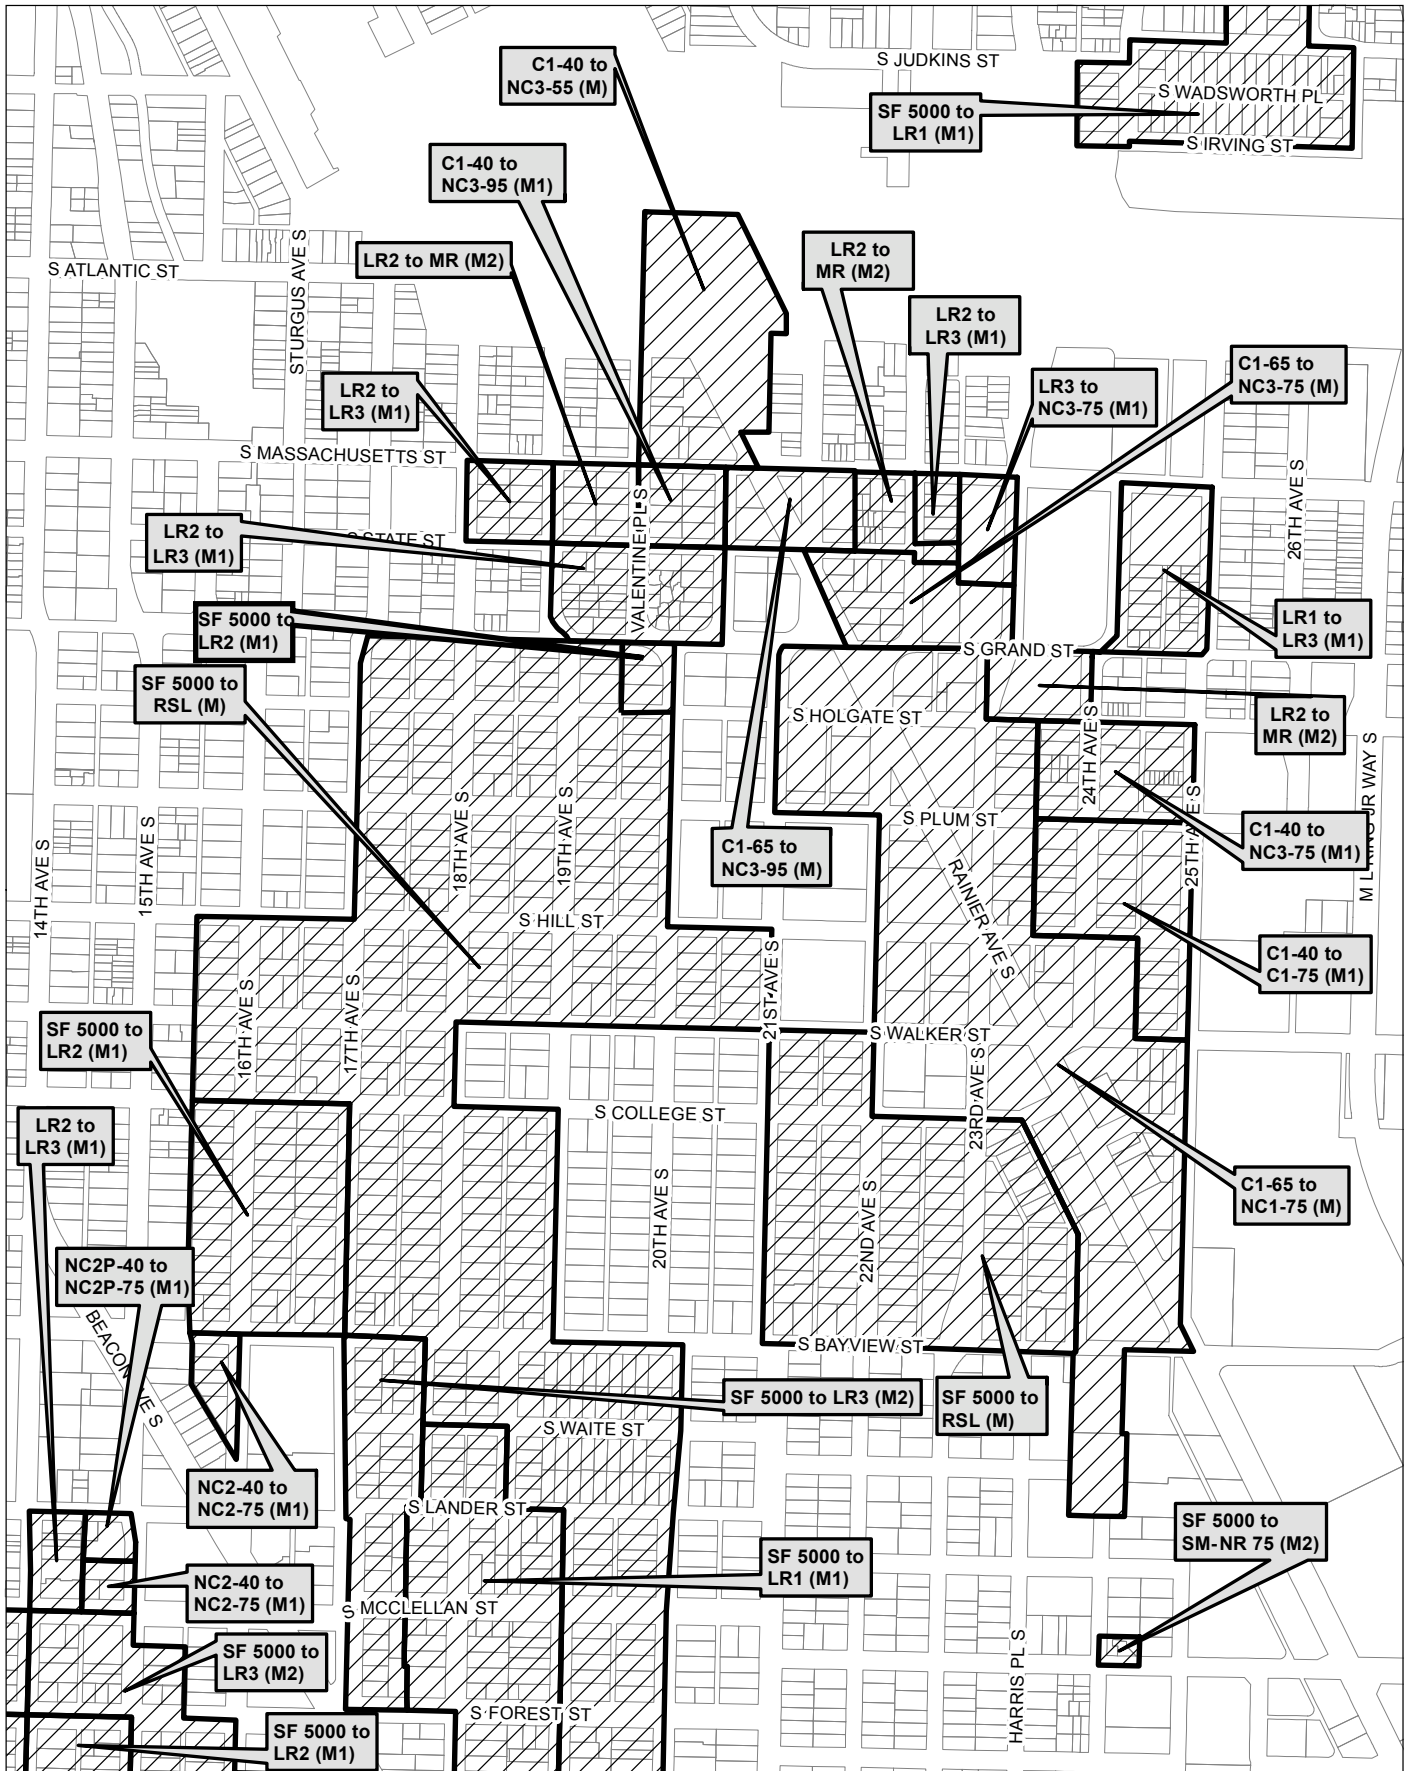

Map 33

Area identified for specific rezone

No warranties of any sort, including accuracy, fitness, or merchantability, accompany this product. Copyright 2019, City of Seattle. Prepared March 2019, by Council Central Staff