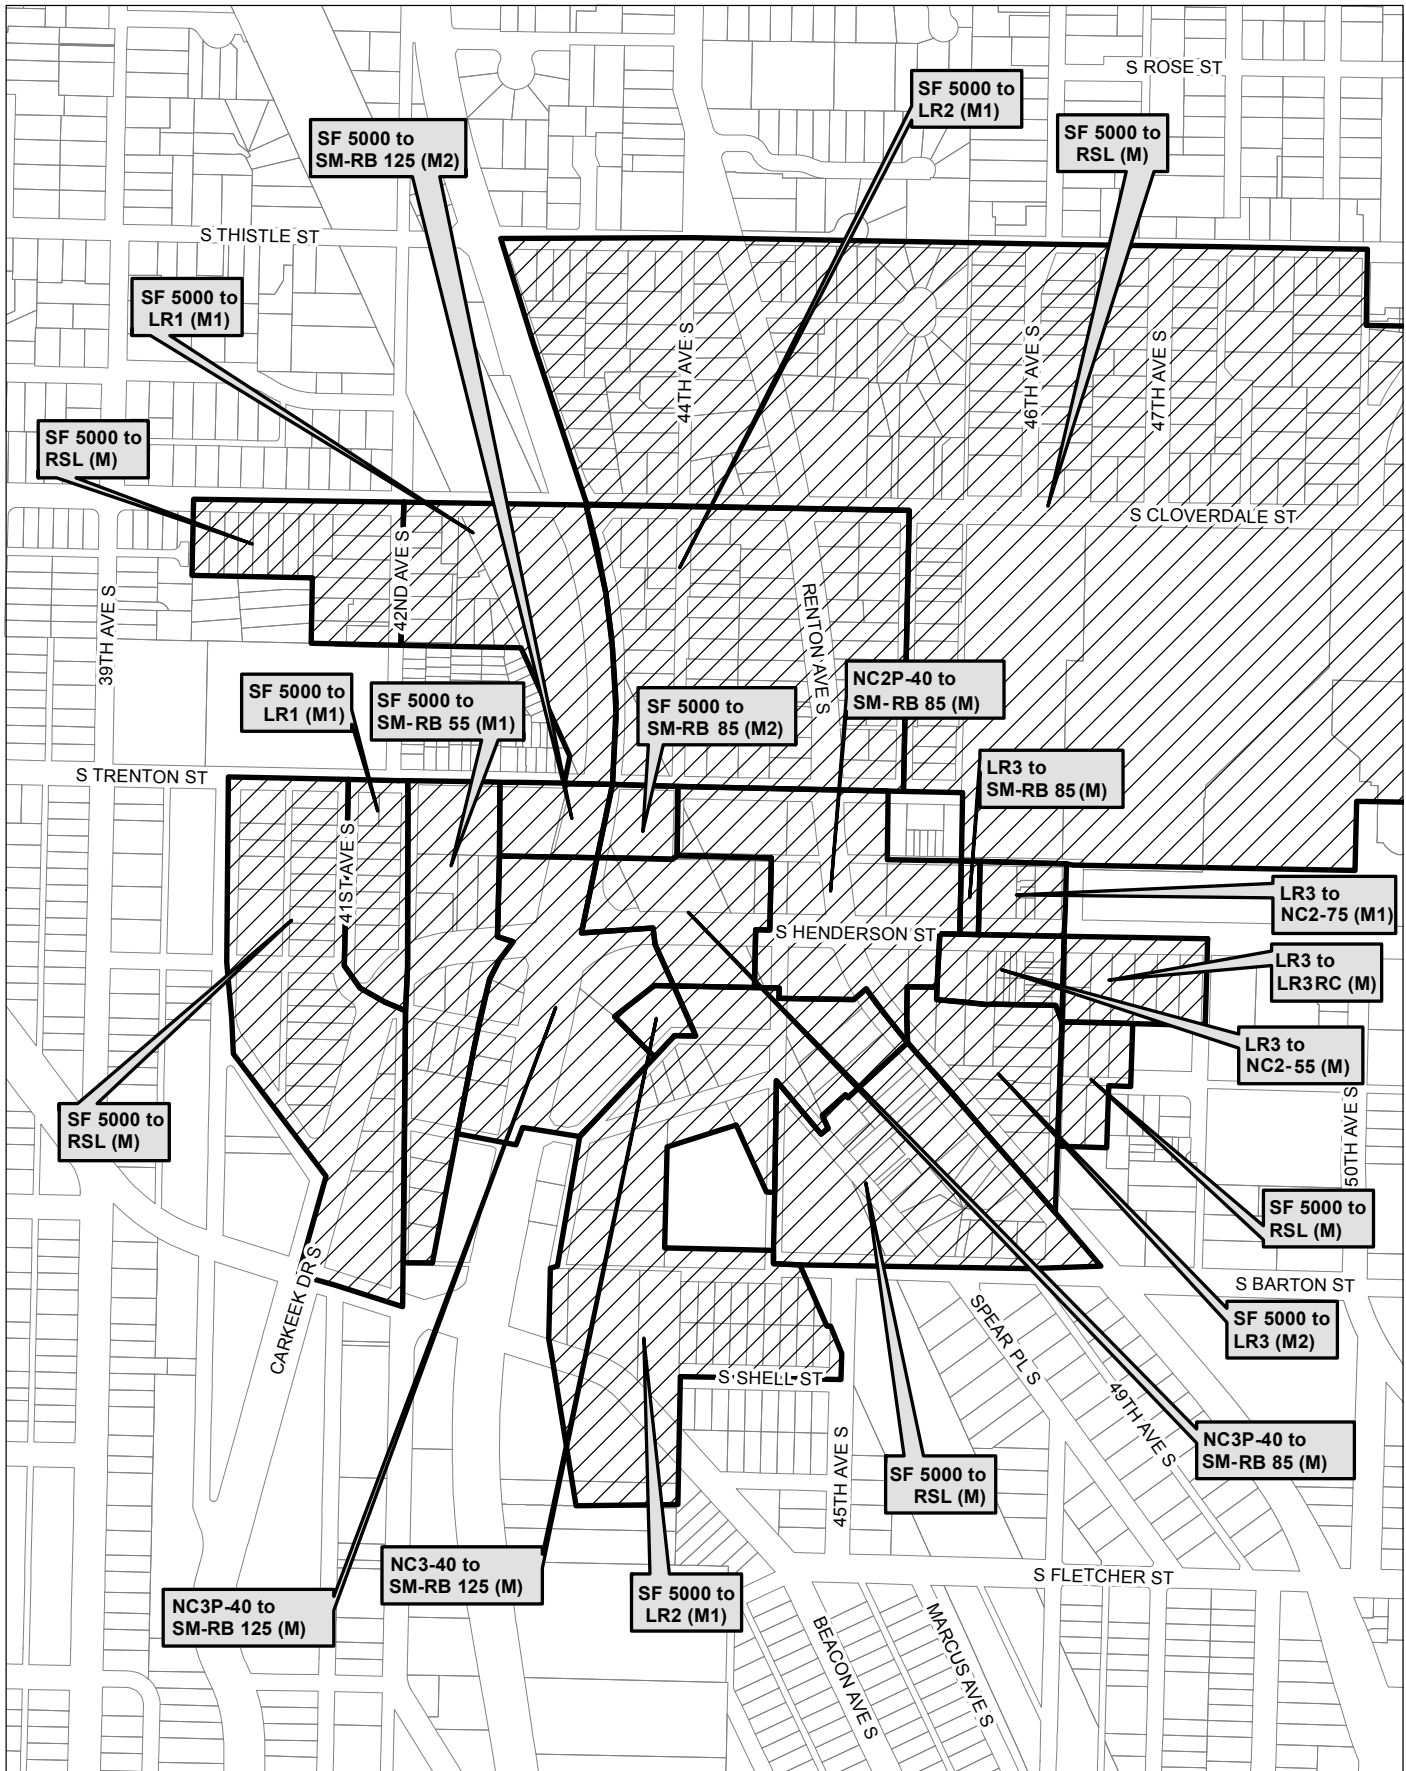

Map 42

Area identified for specific rezone

No warranties of any sort, including accuracy, fitness, or merchantability, accompany this product. Copyright 2019, City of Seattle. Prepared March 2019, by Council Central Staff