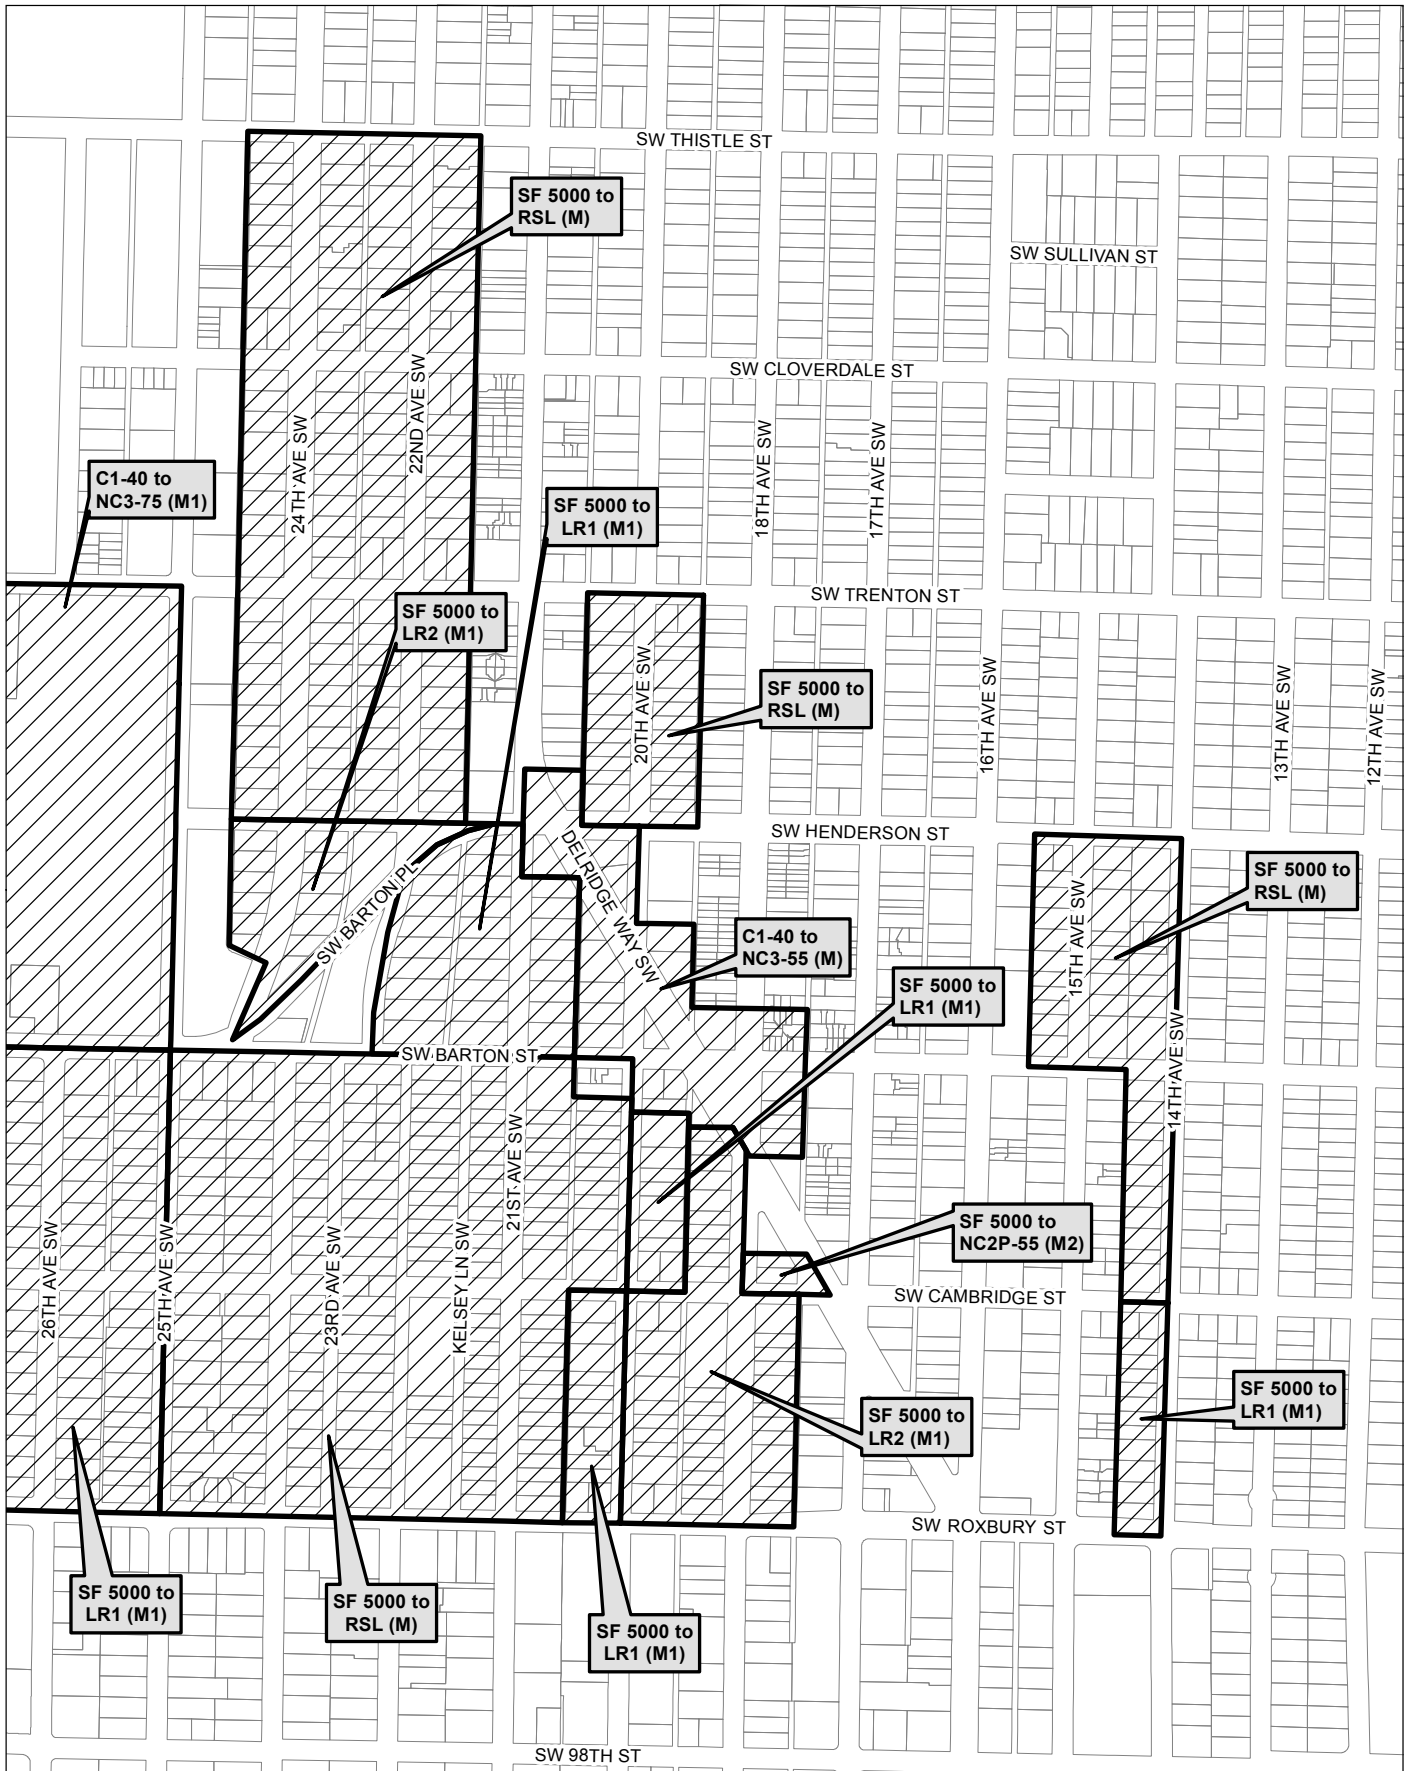

Map 47

0 285 570 1,140 ft

Area identified for specific rezone

No warranties of any sort, including accuracy, fitness, or merchantability, accompany this product. Copyright 2019, City of Seattle. Prepared March 2019, by Council Central Staff