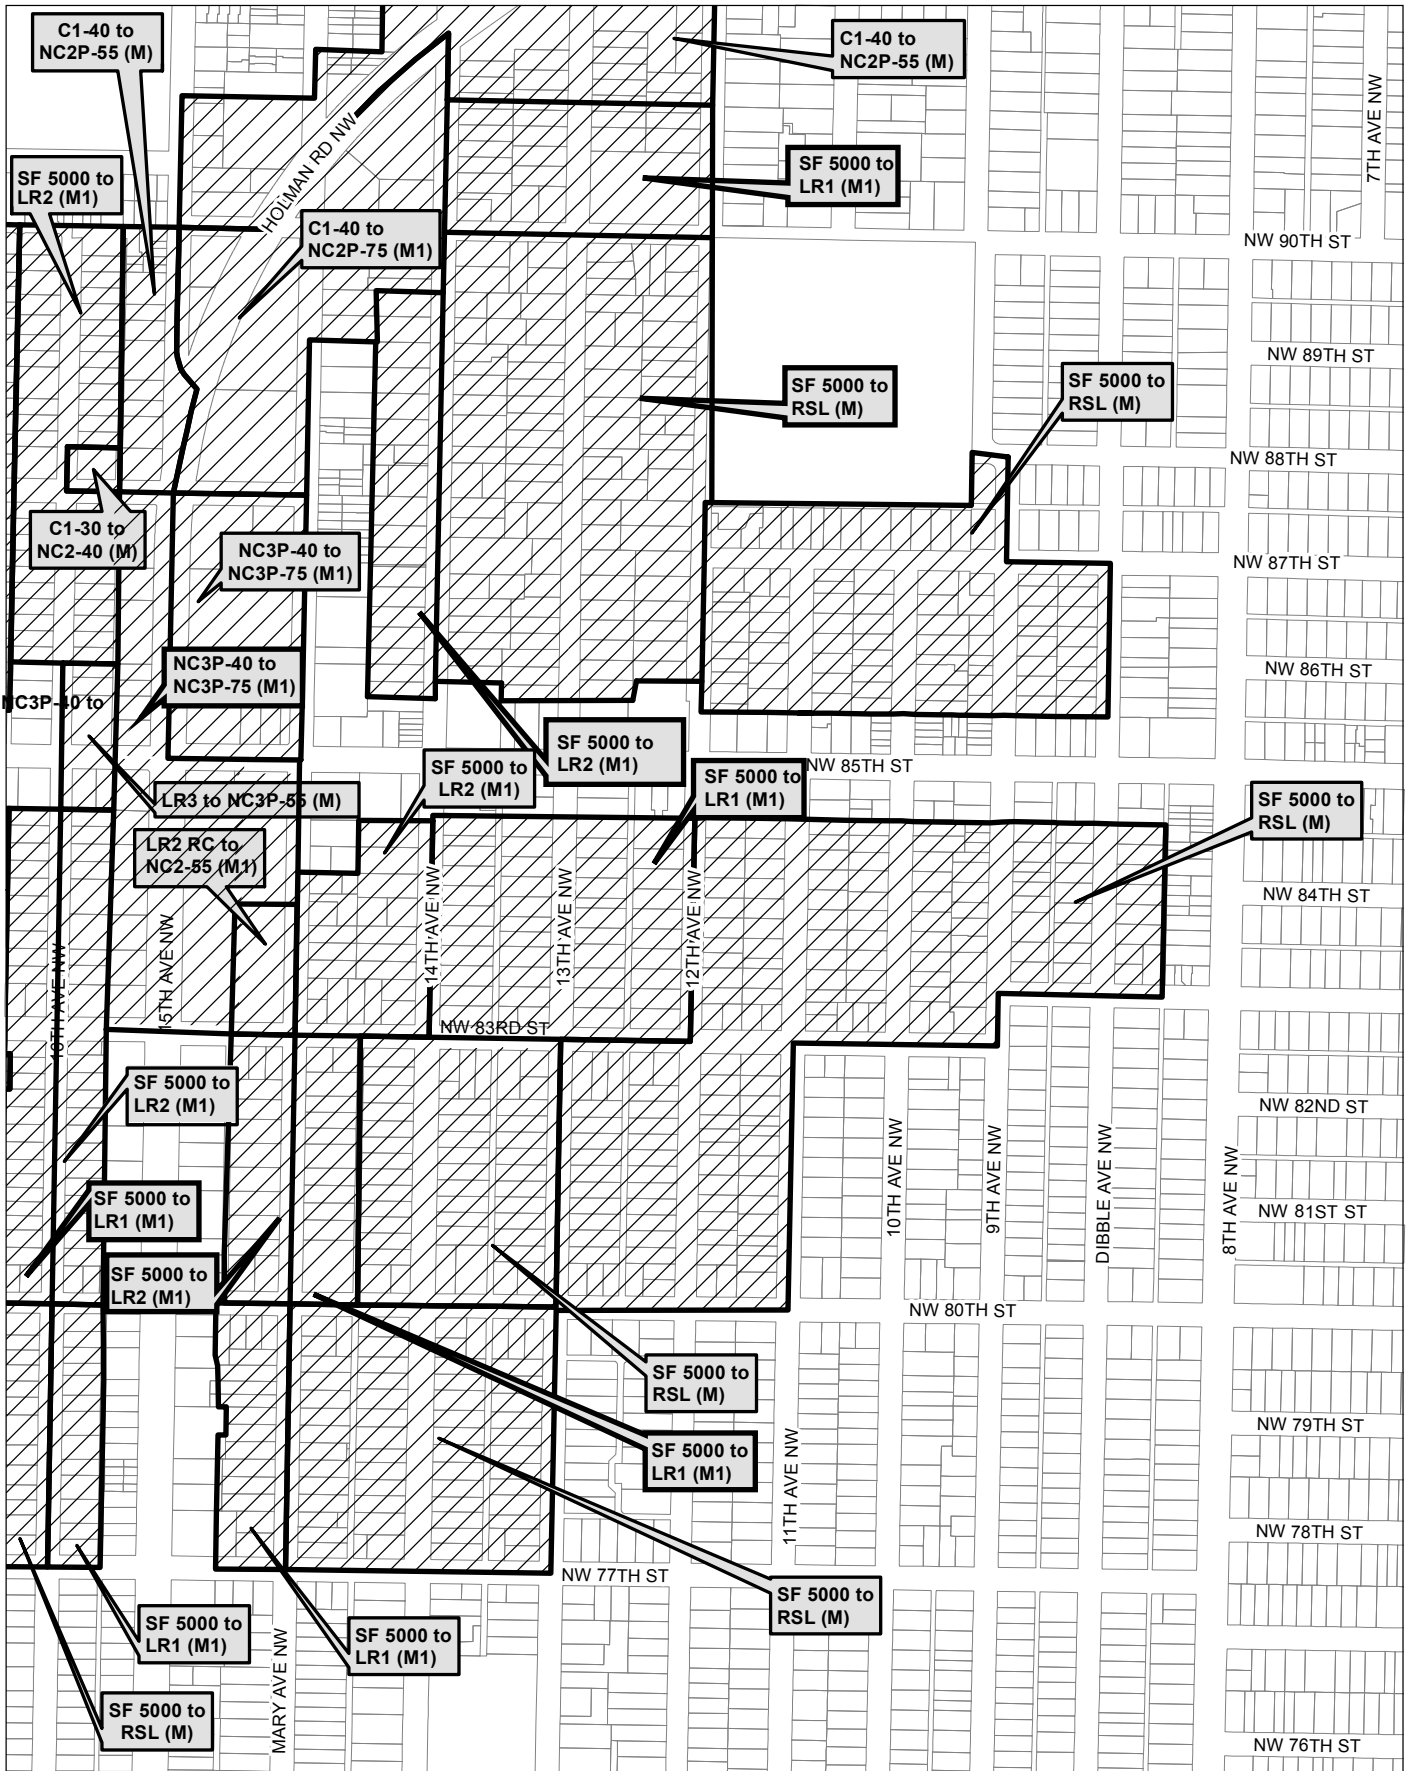

Map 9

0 250 500 1,000 ft

Area identified for specific rezone

No warranties of any sort, including accuracy, fitness, or merchantability, accompany this product. Copyright 2019, City of Seattle. Prepared March 2019, by Council Central Staff