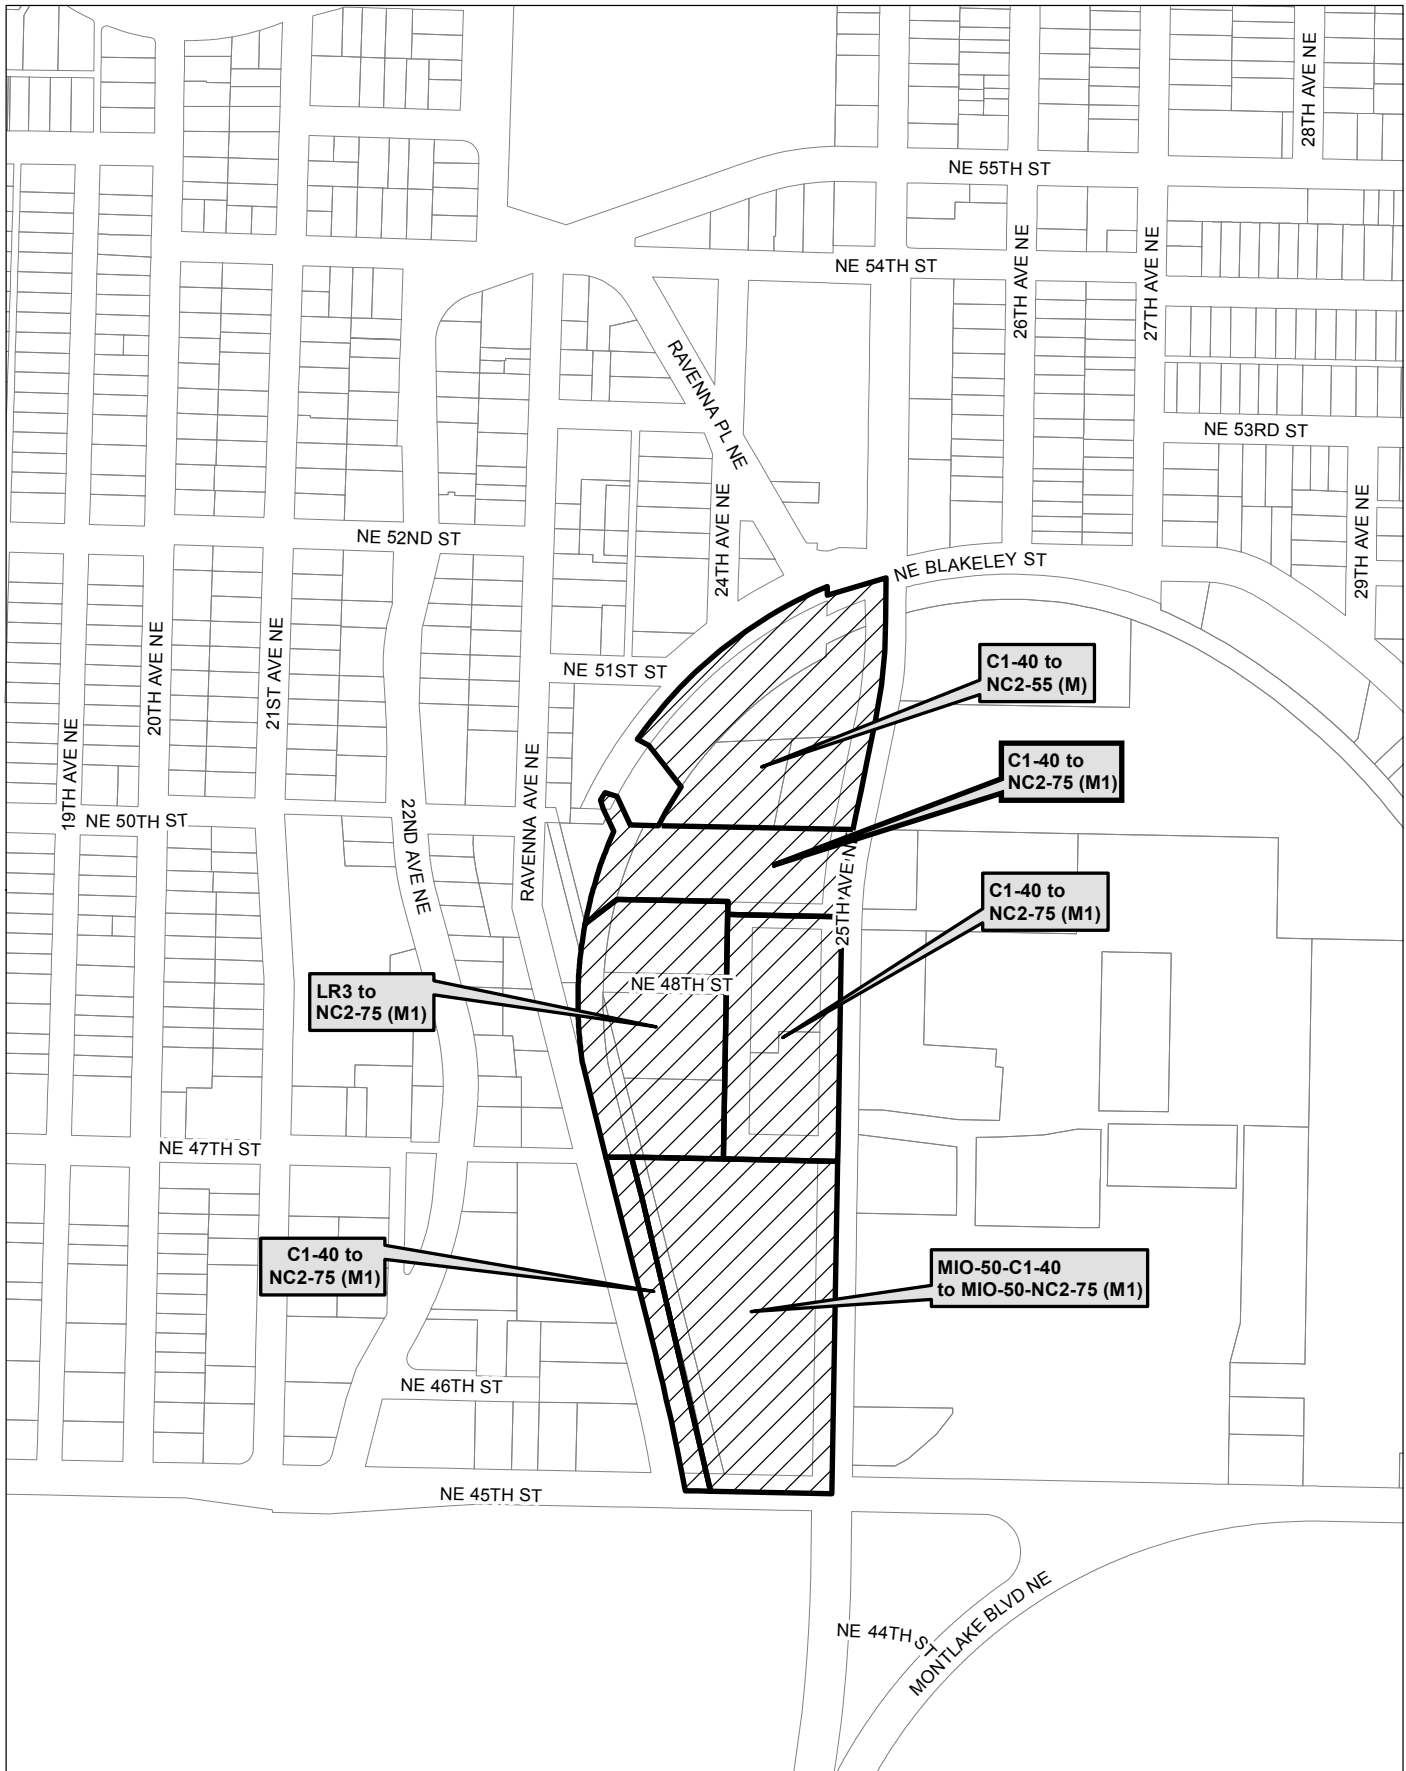

Map 21

0 205 410 820 ft

Area identified for specific rezone

No warranties of any sort, including accuracy, fitness, or merchantability, accompany this product. Copyright 2019, City of Seattle. Prepared March 2019, by Council Central Staff