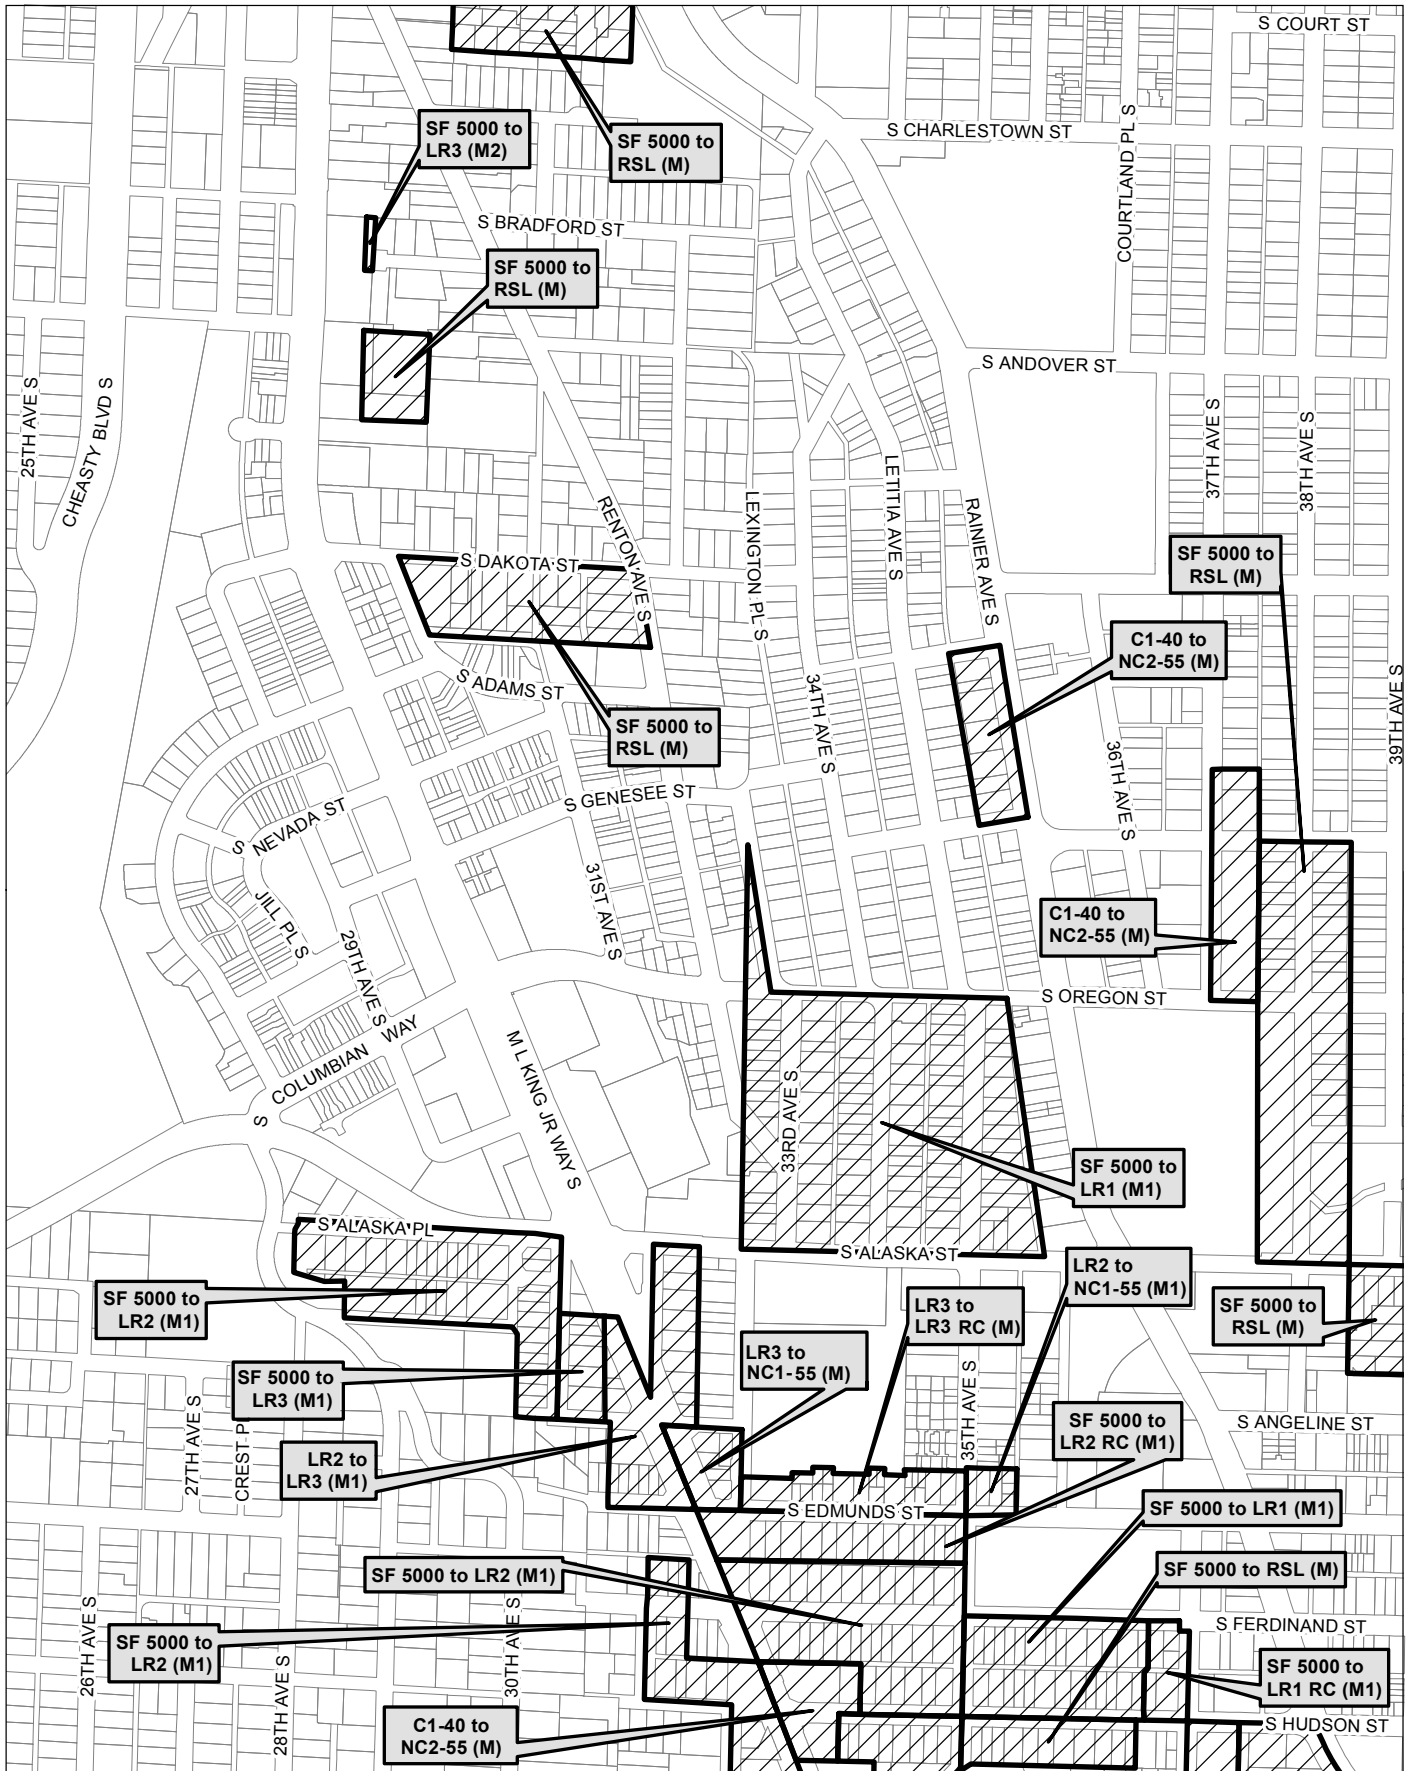

Map 37

Area identified for specific rezone

No warranties of any sort, including accuracy, fitness, or merchantability, accompany this product. Copyright 2019, City of Seattle. Prepared March 2019, by Council Central Staff