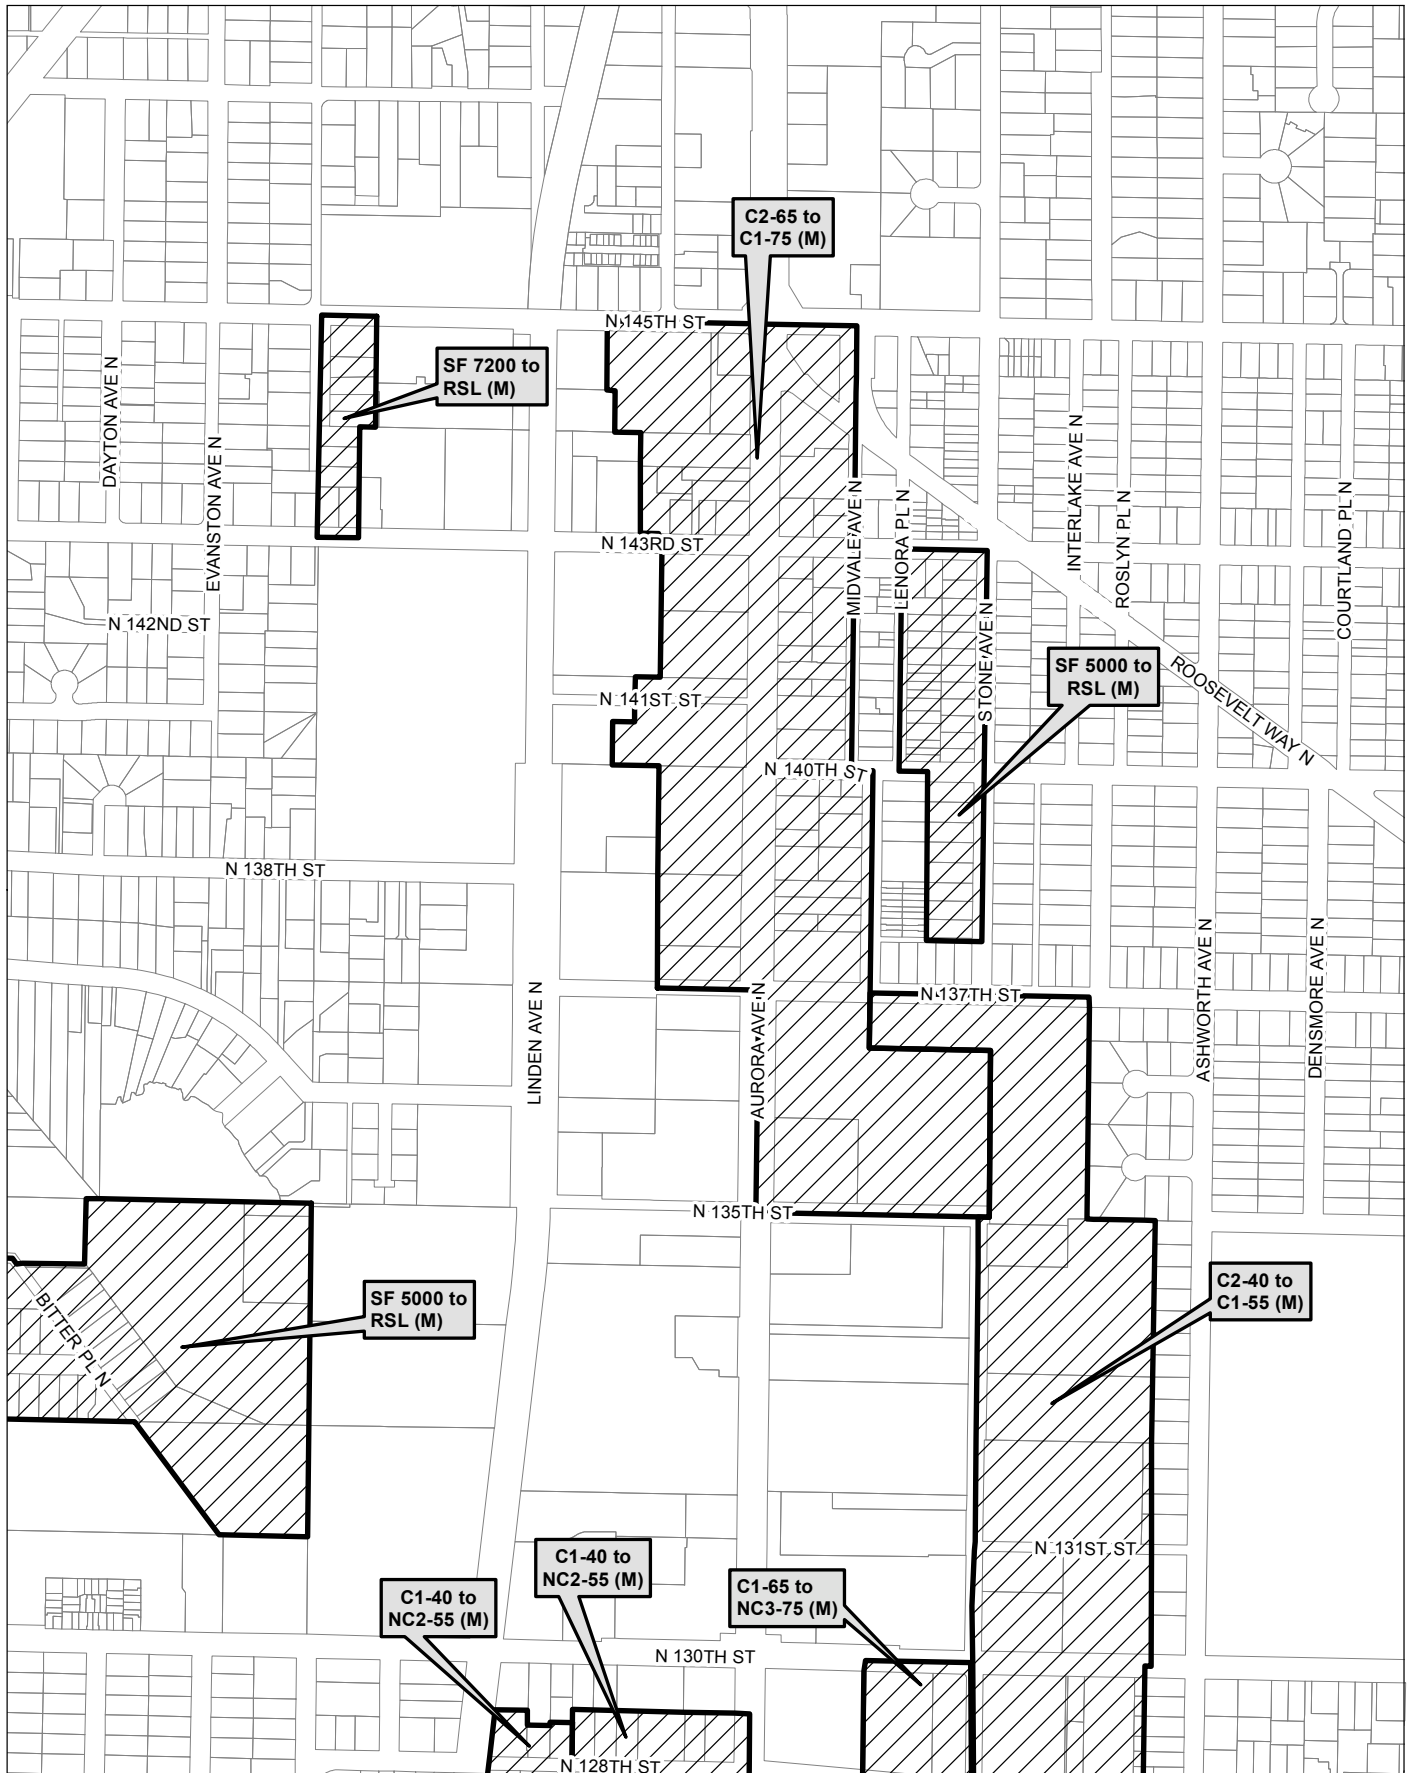

Reference Map

FOR REFERENCE PURPOSES ONLY

0 5,000 10,000 20,000 ft

Map 1

 Area identified for specific rezone

No warranties of any sort, including accuracy, fitness, or merchantability, accompany this product. Copyright 2019, City of Seattle. Prepared March 2019, by Council Central Staff

Map 2

 Area identified for specific rezone

No warranties of any sort, including accuracy, fitness, or merchantability, accompany this product. Copyright 2019, City of Seattle. Prepared March 2019, by Council Central Staff