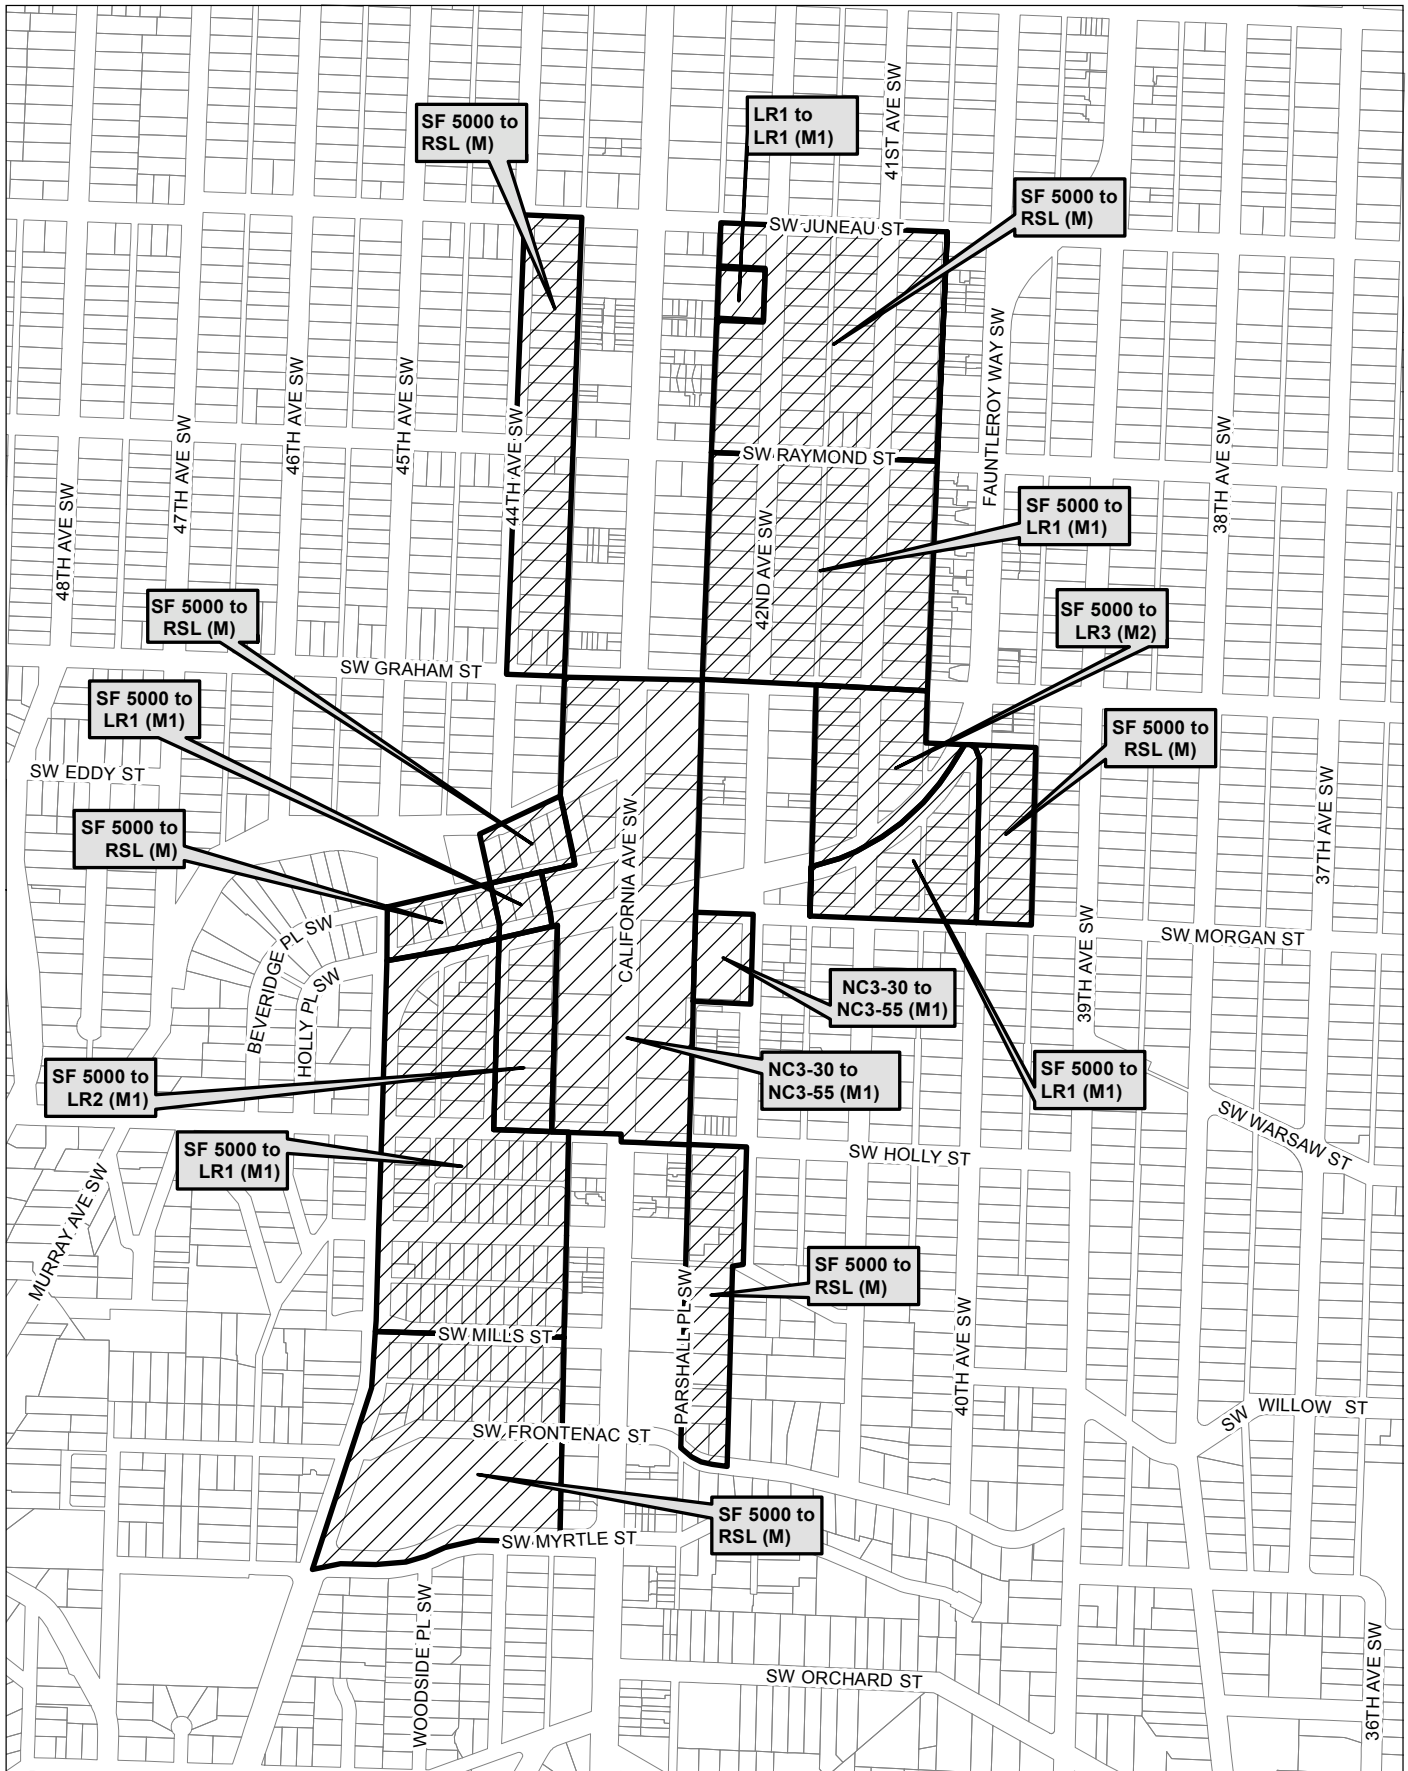

Map 48

Area identified for specific rezone

No warranties of any sort, including accuracy, fitness, or merchantability, accompany this product. Copyright 2019, City of Seattle. Prepared March 2019, by Council Central Staff