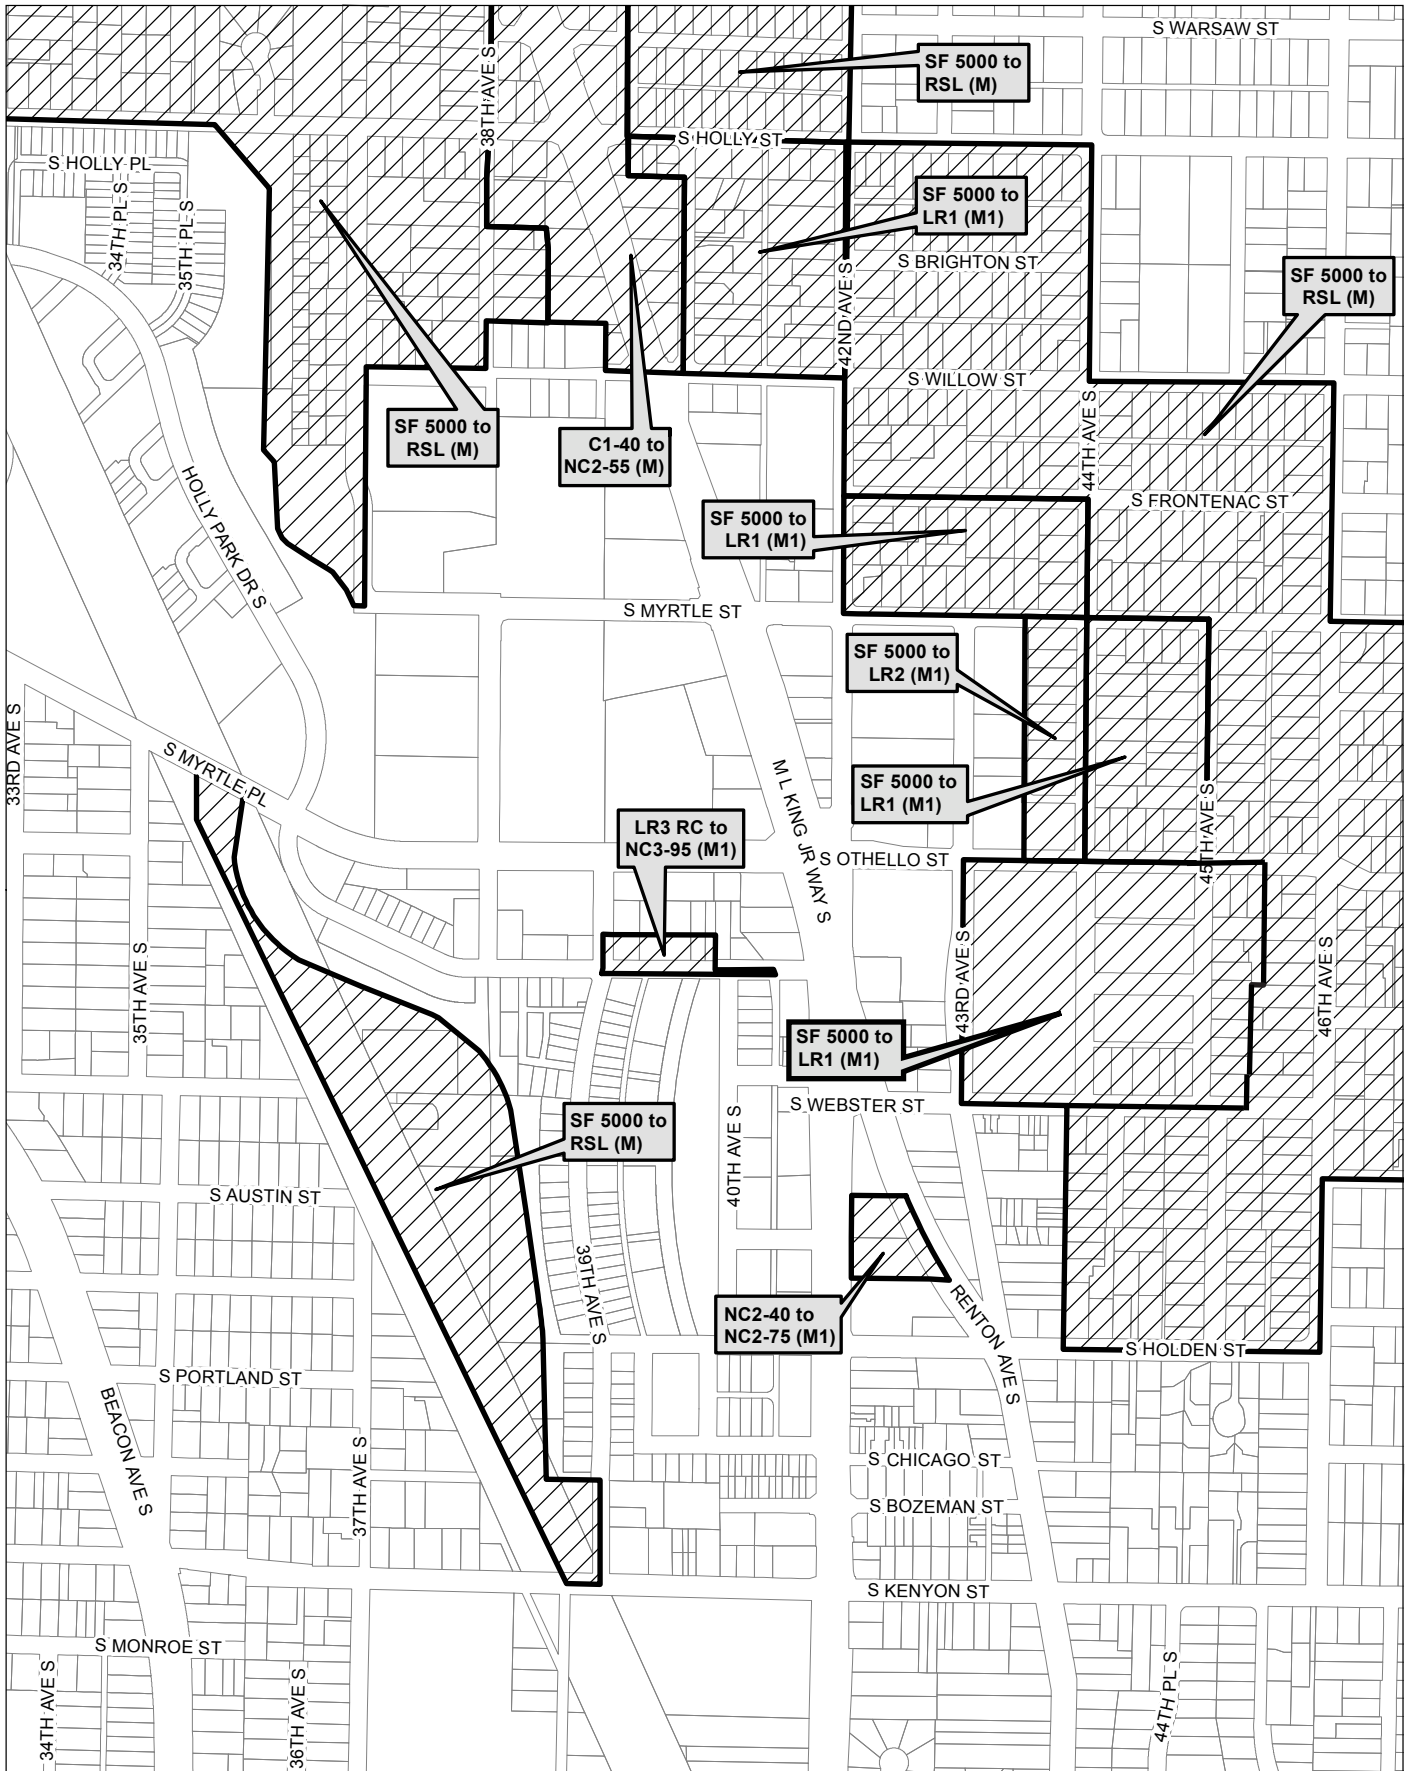

Map 40

0 275 550 1,100 ft

Area identified for specific rezone

No warranties of any sort, including accuracy, fitness, or merchantability, accompany this product. Copyright 2019, City of Seattle. Prepared March 2019, by Council Central Staff