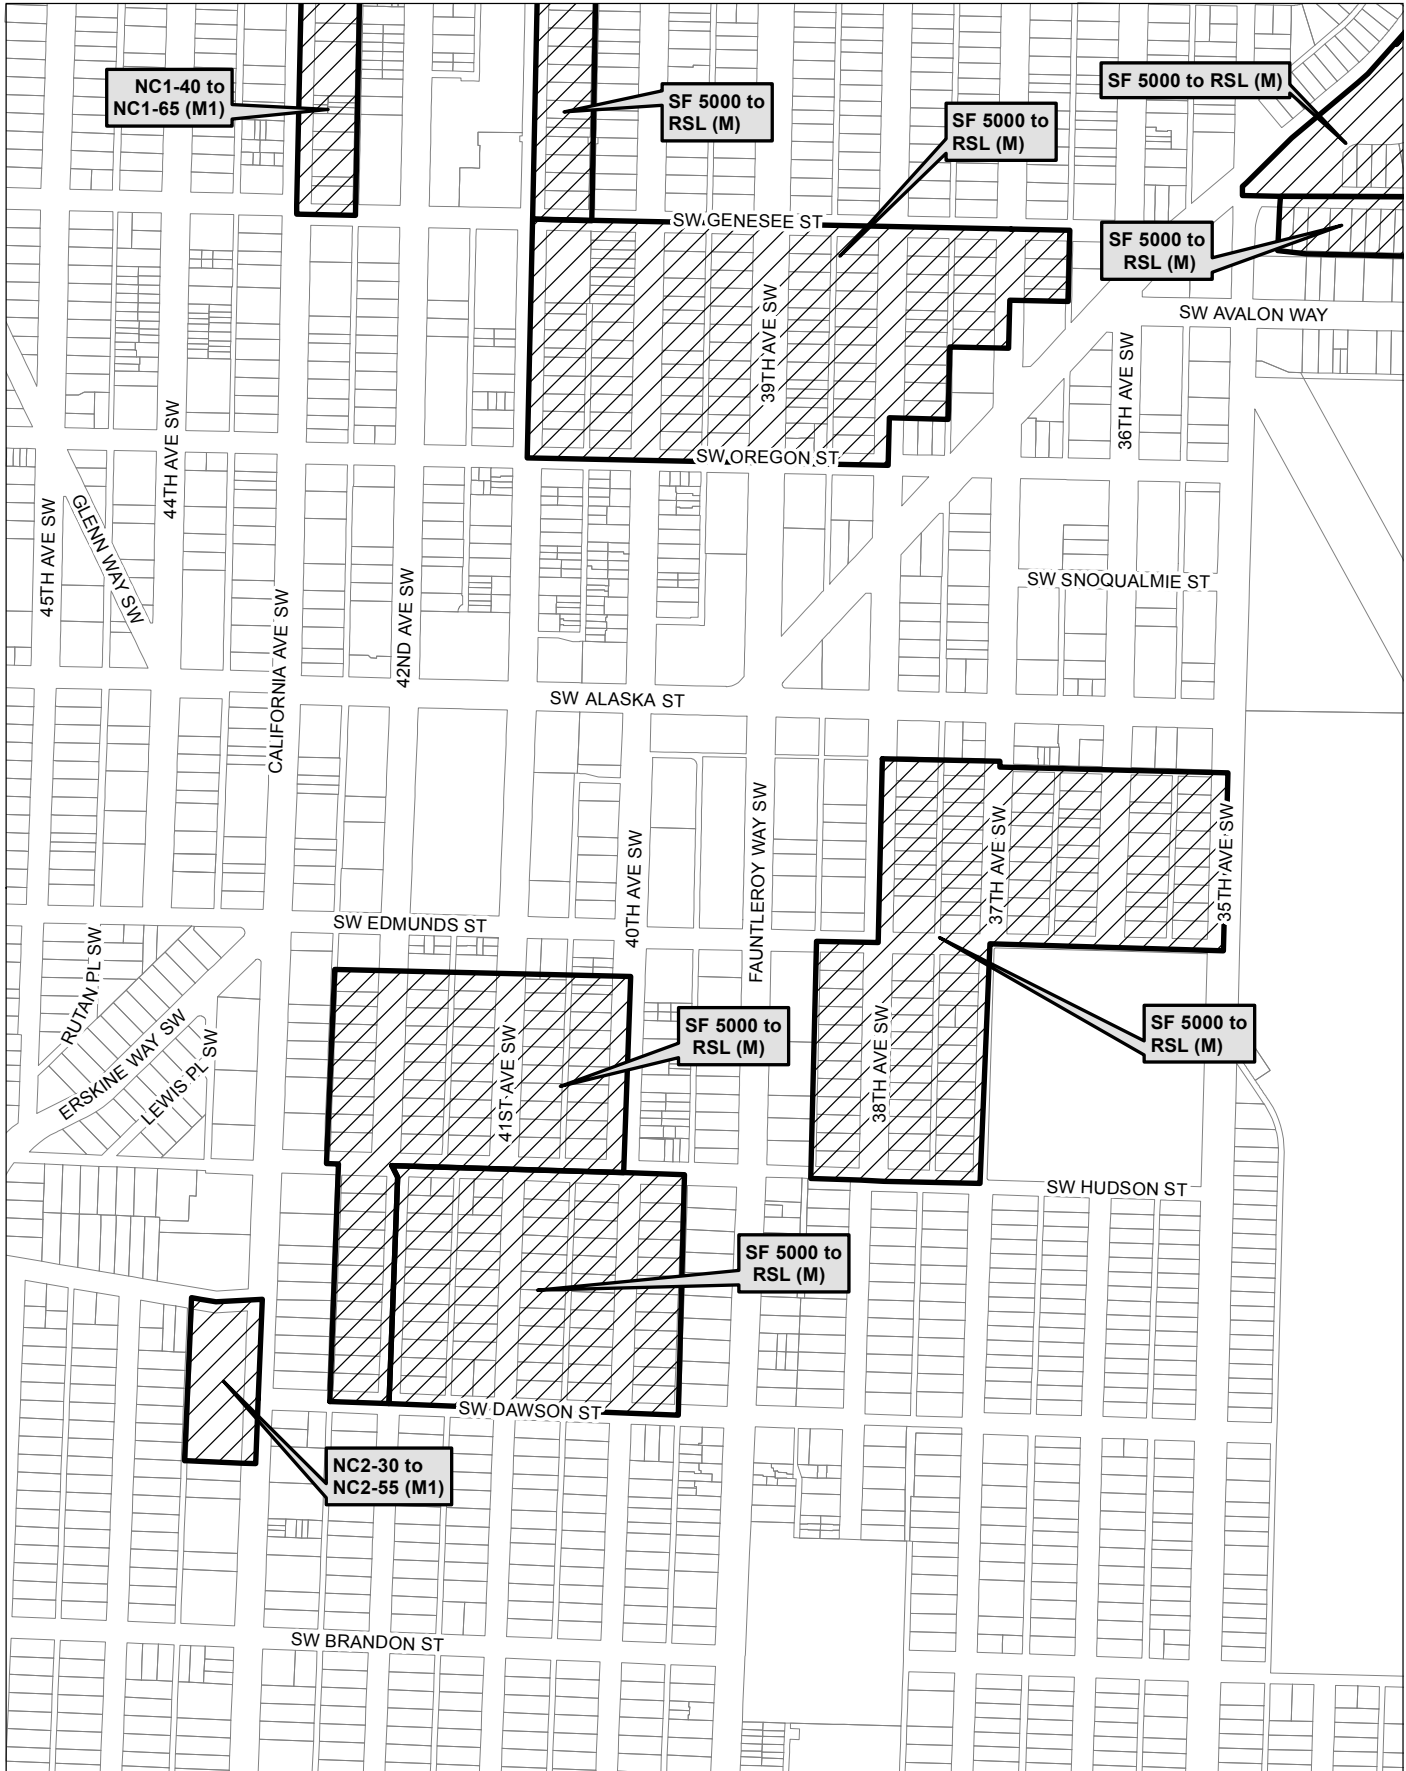

Map 49

Area identified for specific rezone

No warranties of any sort, including accuracy, fitness, or merchantability, accompany this product. Copyright 2019, City of Seattle. Prepared March 2019, by Council Central Staff