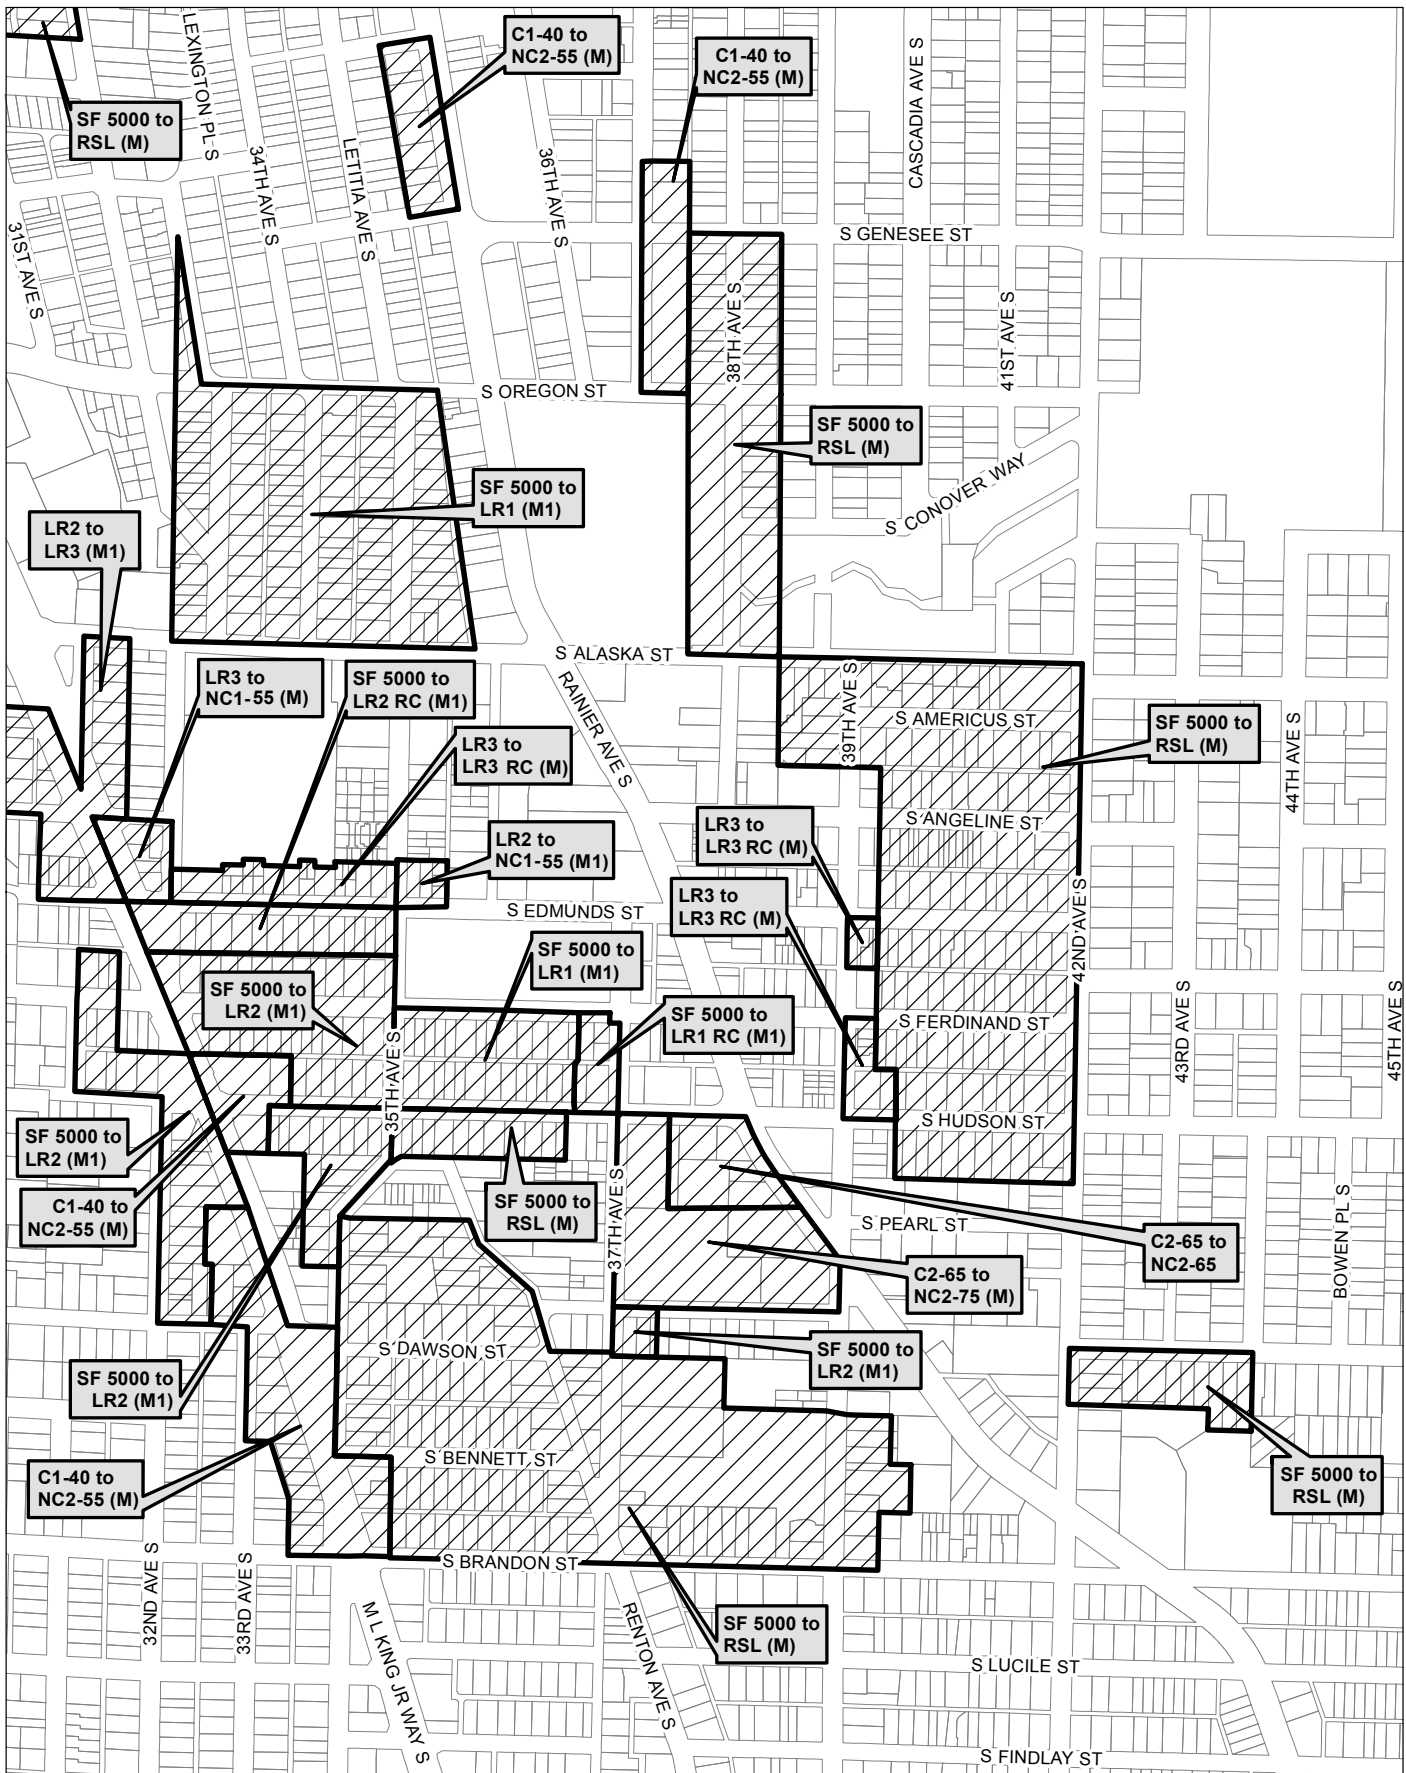

Map 38

0 290 580 1,160 ft

Area identified for specific rezone

No warranties of any sort, including accuracy, fitness, or merchantability, accompany this product.
Copyright 2019, City of Seattle.
Prepared March 2019, by Council Central Staff