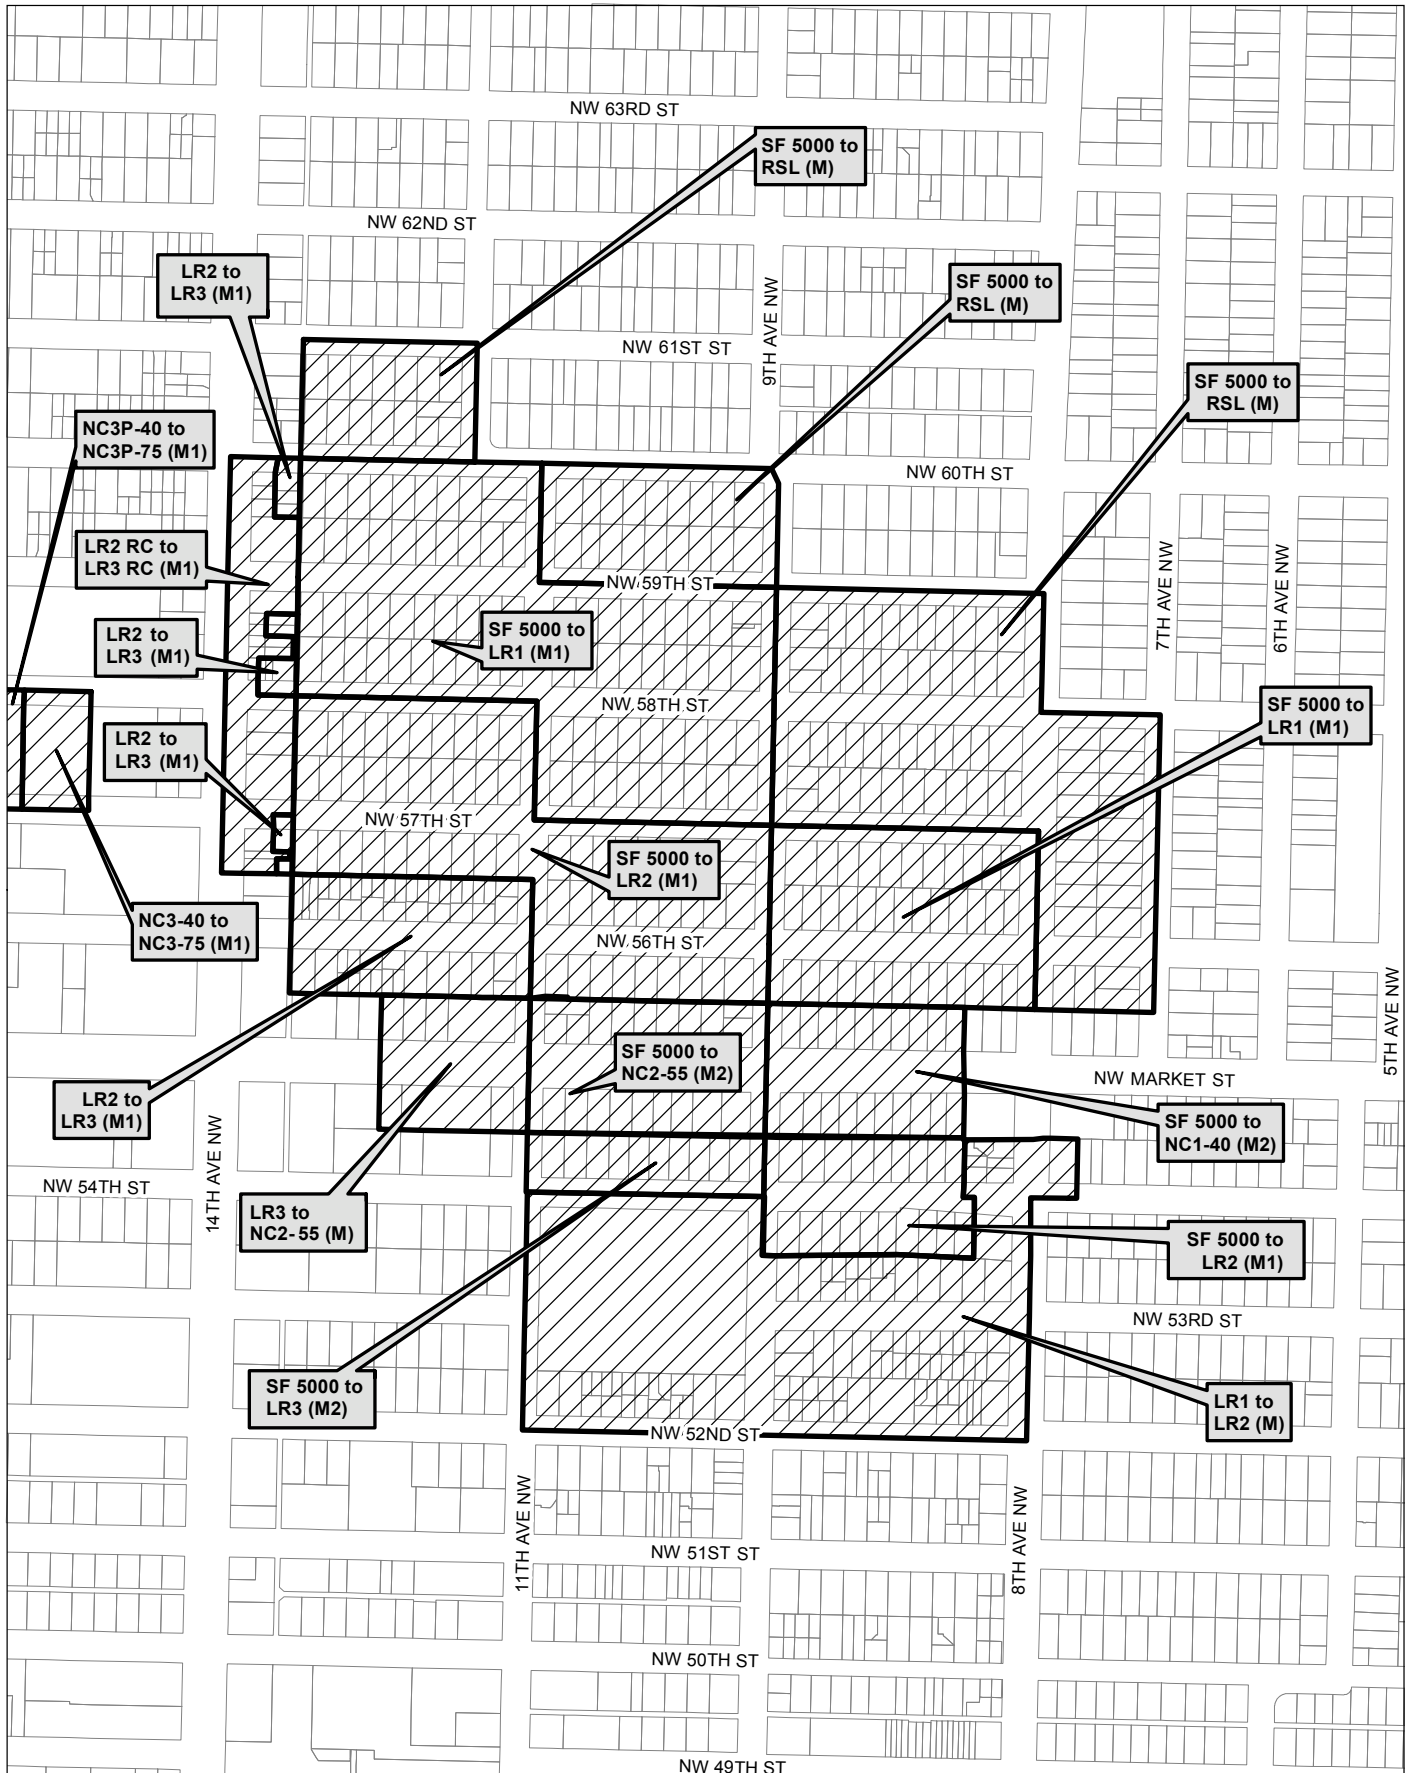

Map 13

Area identified for specific rezone

No warranties of any sort, including accuracy, fitness, or merchantability, accompany this product. Copyright 2019, City of Seattle. Prepared March 2019, by Council Central Staff