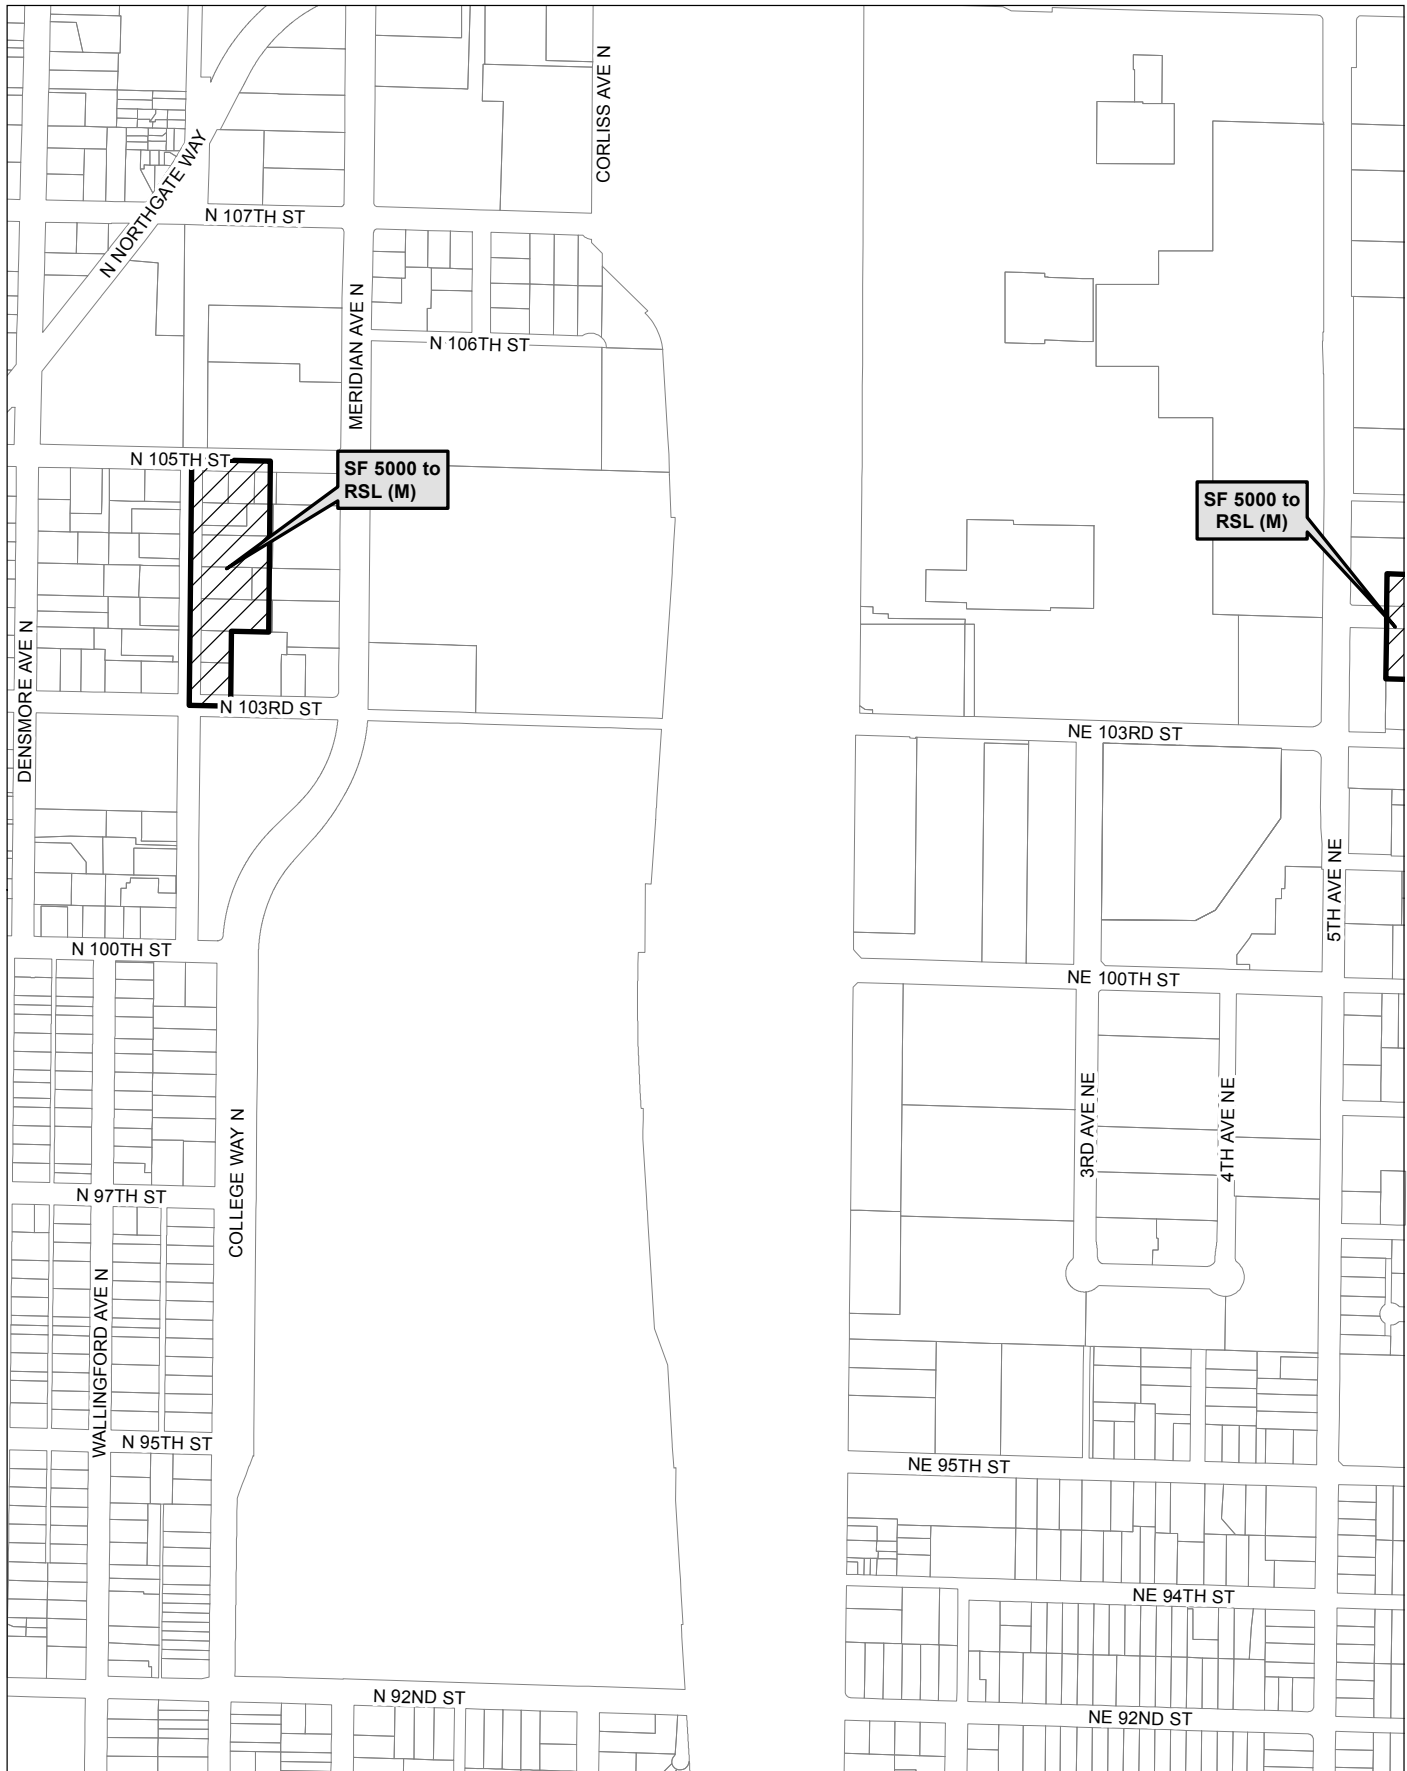

Map 3

Area identified for specific rezone

No warranties of any sort, including accuracy, fitness, or merchantability, accompany this product. Copyright 2019, City of Seattle. Prepared March 2019, by Council Central Staff