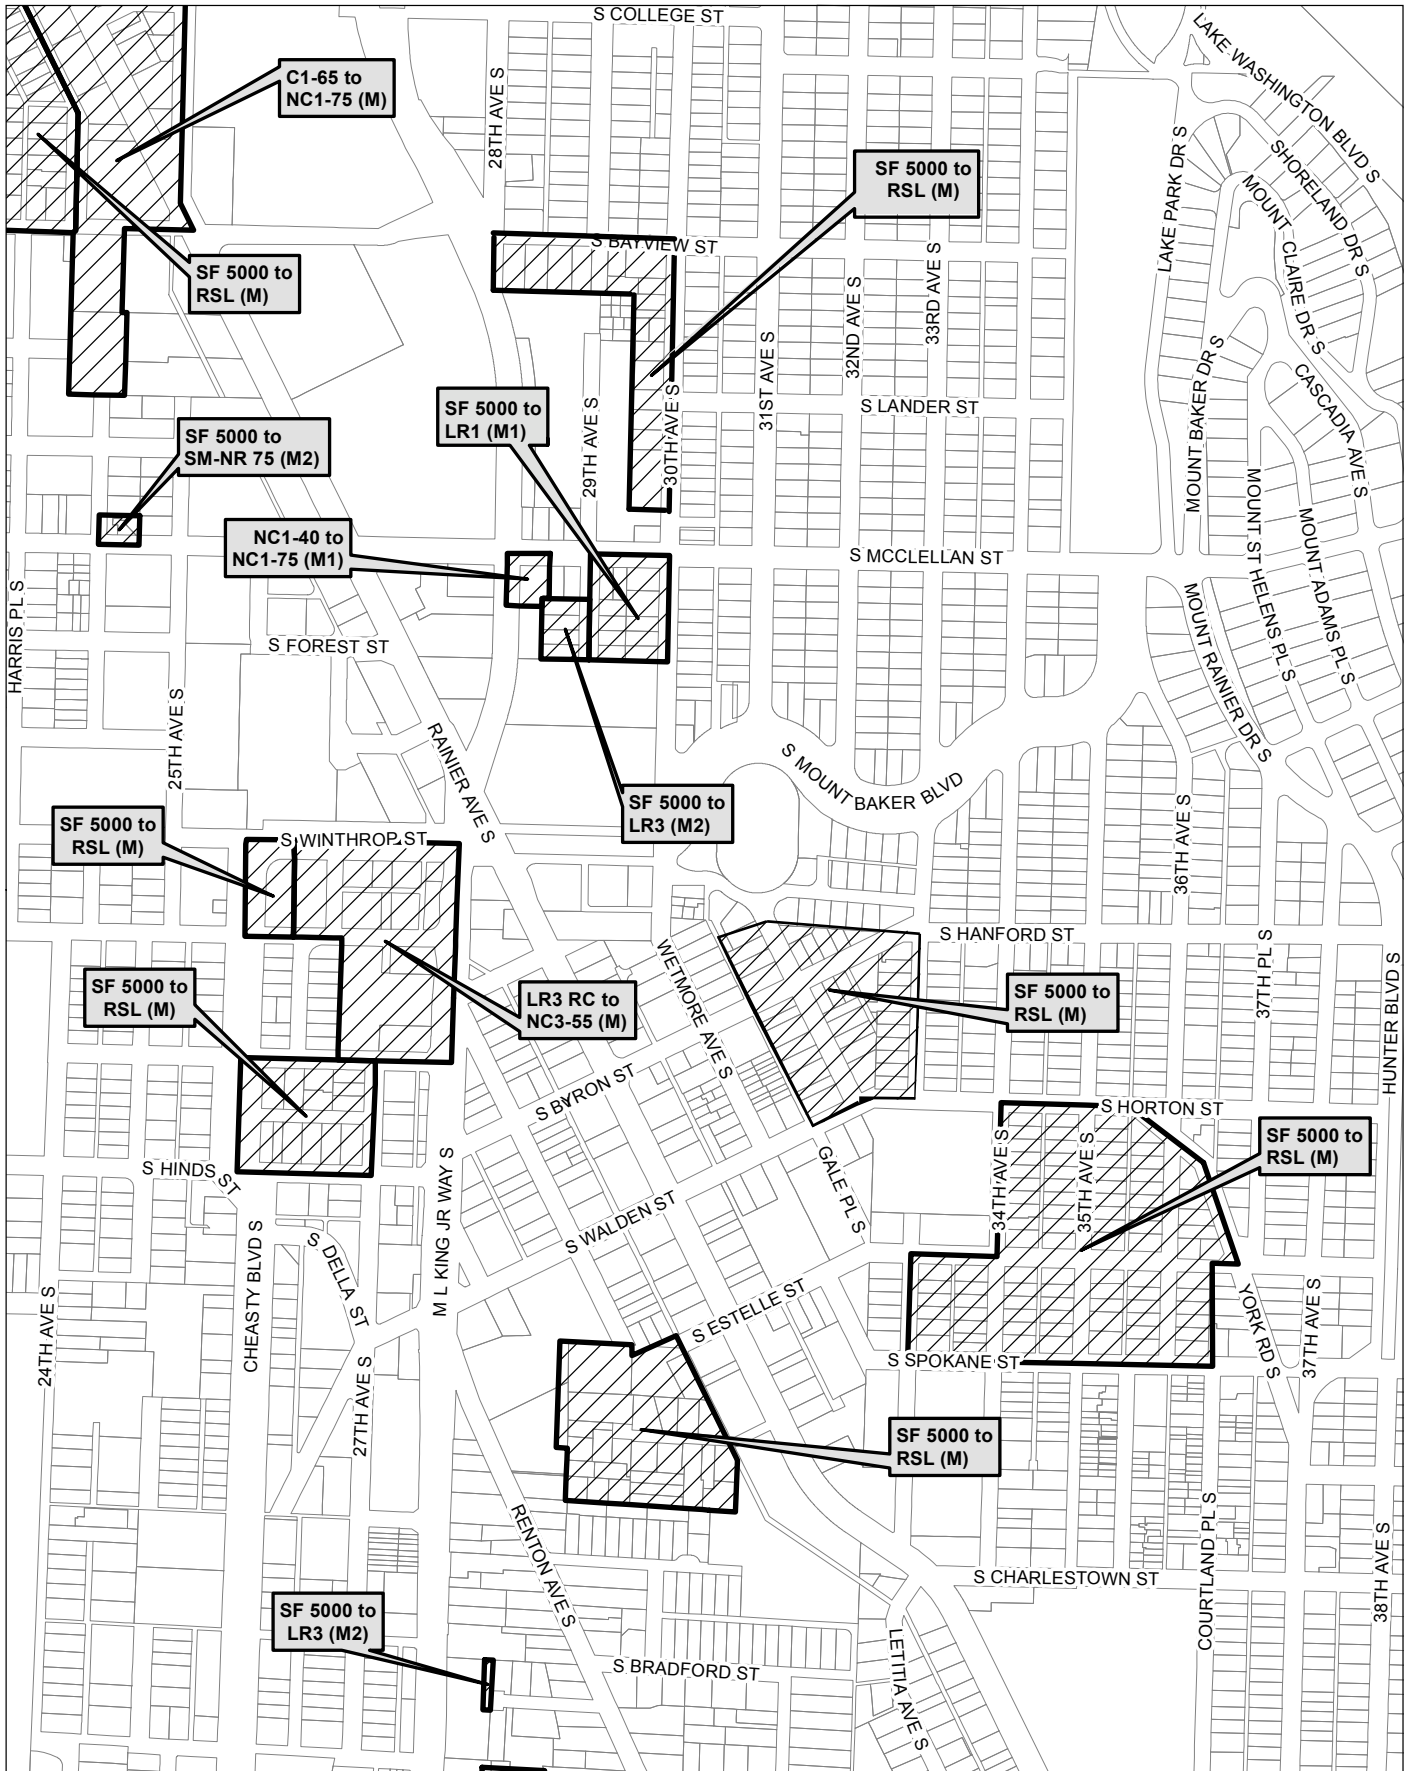

Map 36

0 305 610 1,220 ft

Area identified for specific rezone

No warranties of any sort, including accuracy, fitness, or merchantability, accompany this product. Copyright 2019, City of Seattle. Prepared March 2019, by Council Central Staff