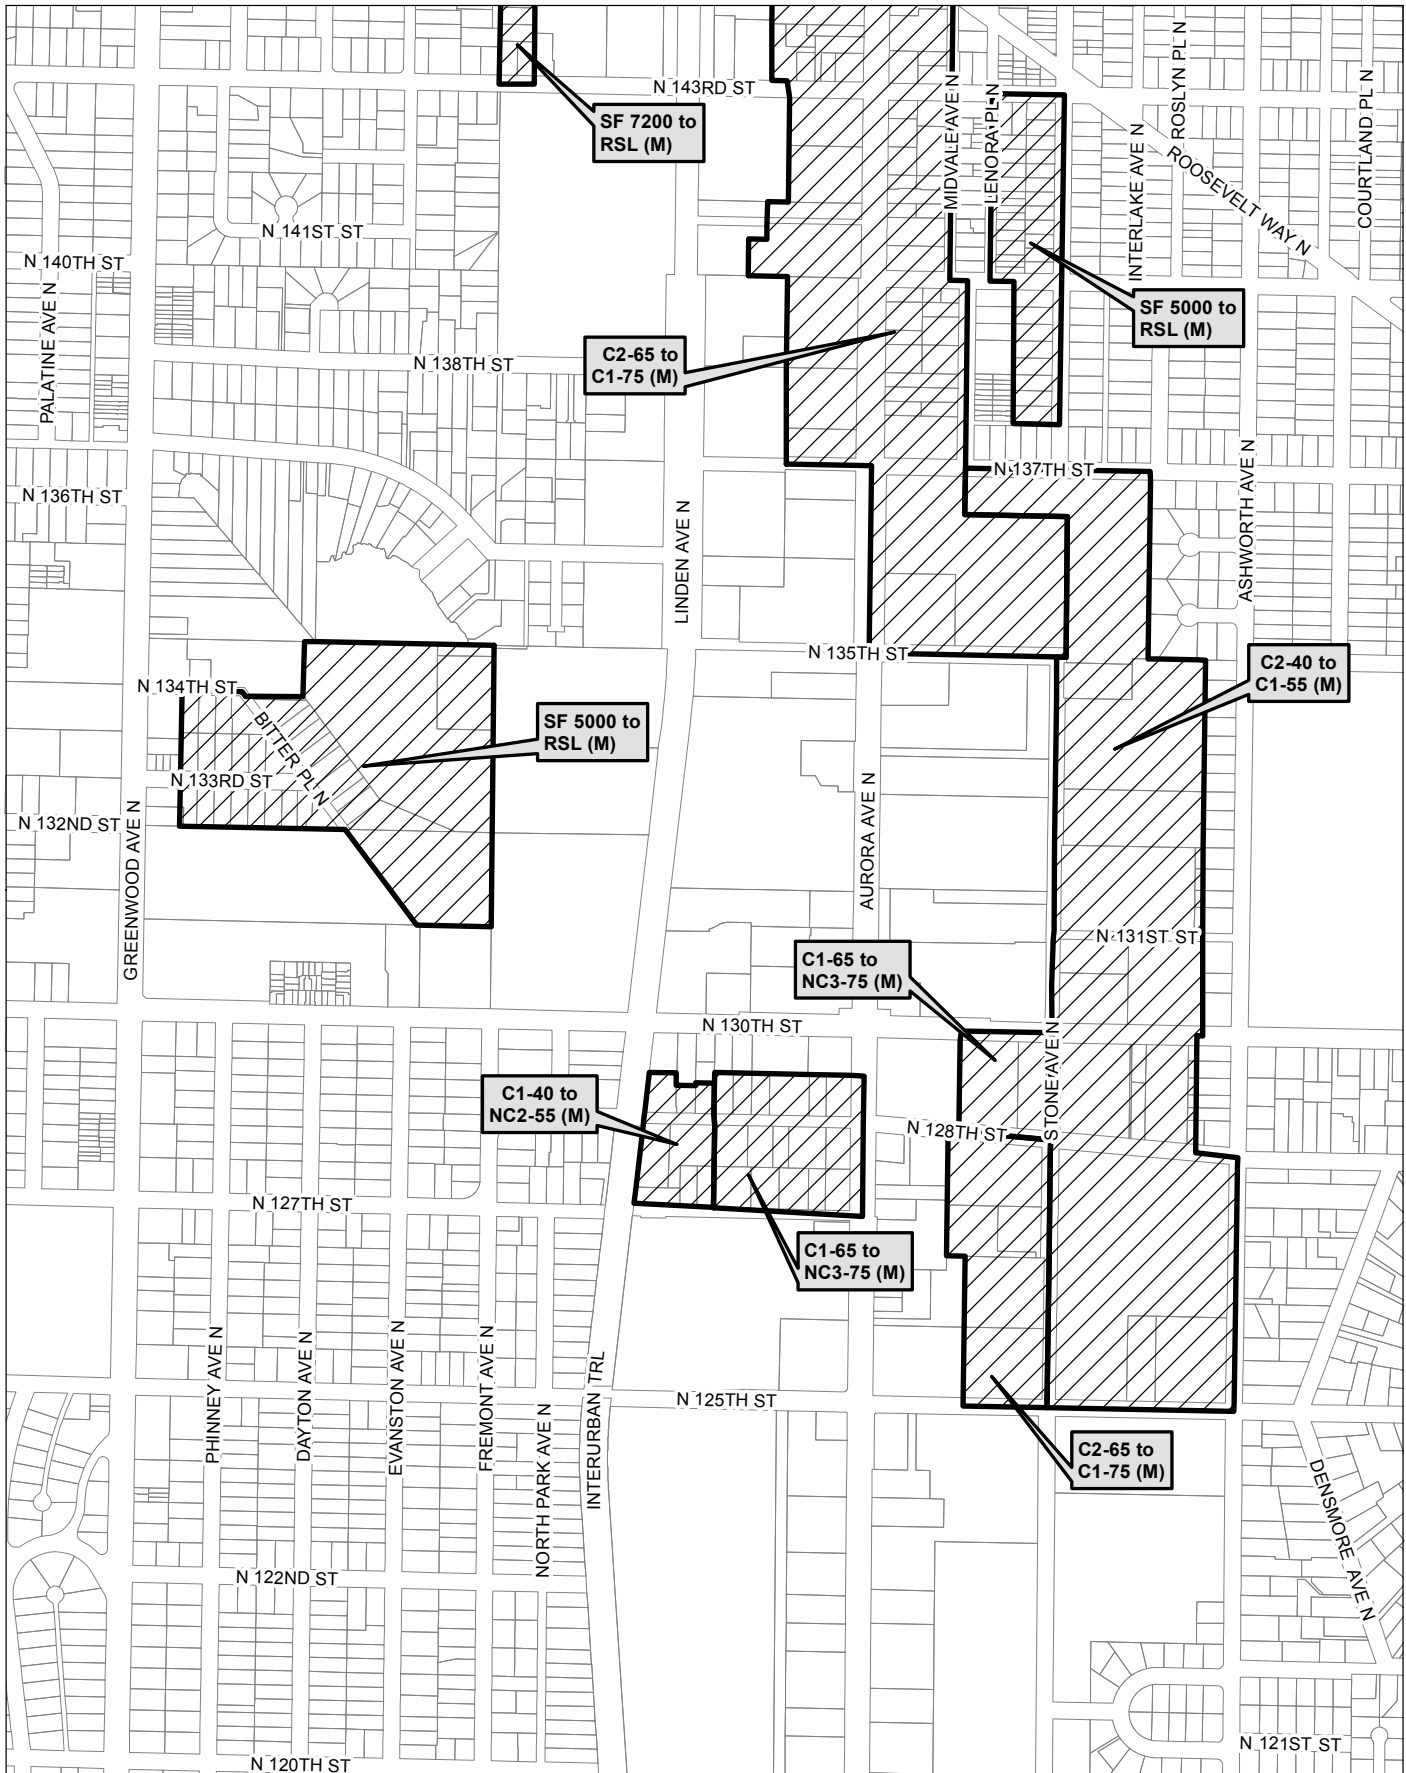

Reference Map

FOR REFERENCE PURPOSES ONLY

0 5,000 10,000 20,000 ft

Map 1

 Area identified for specific rezone

No warranties of any sort, including accuracy, fitness, or merchantability, accompany this product. Copyright 2019, City of Seattle. Prepared March 2019, by Council Central Staff

Map 2

 Area identified for specific rezone

No warranties of any sort, including accuracy, fitness, or merchantability, accompany this product. Copyright 2019, City of Seattle. Prepared March 2019, by Council Central Staff