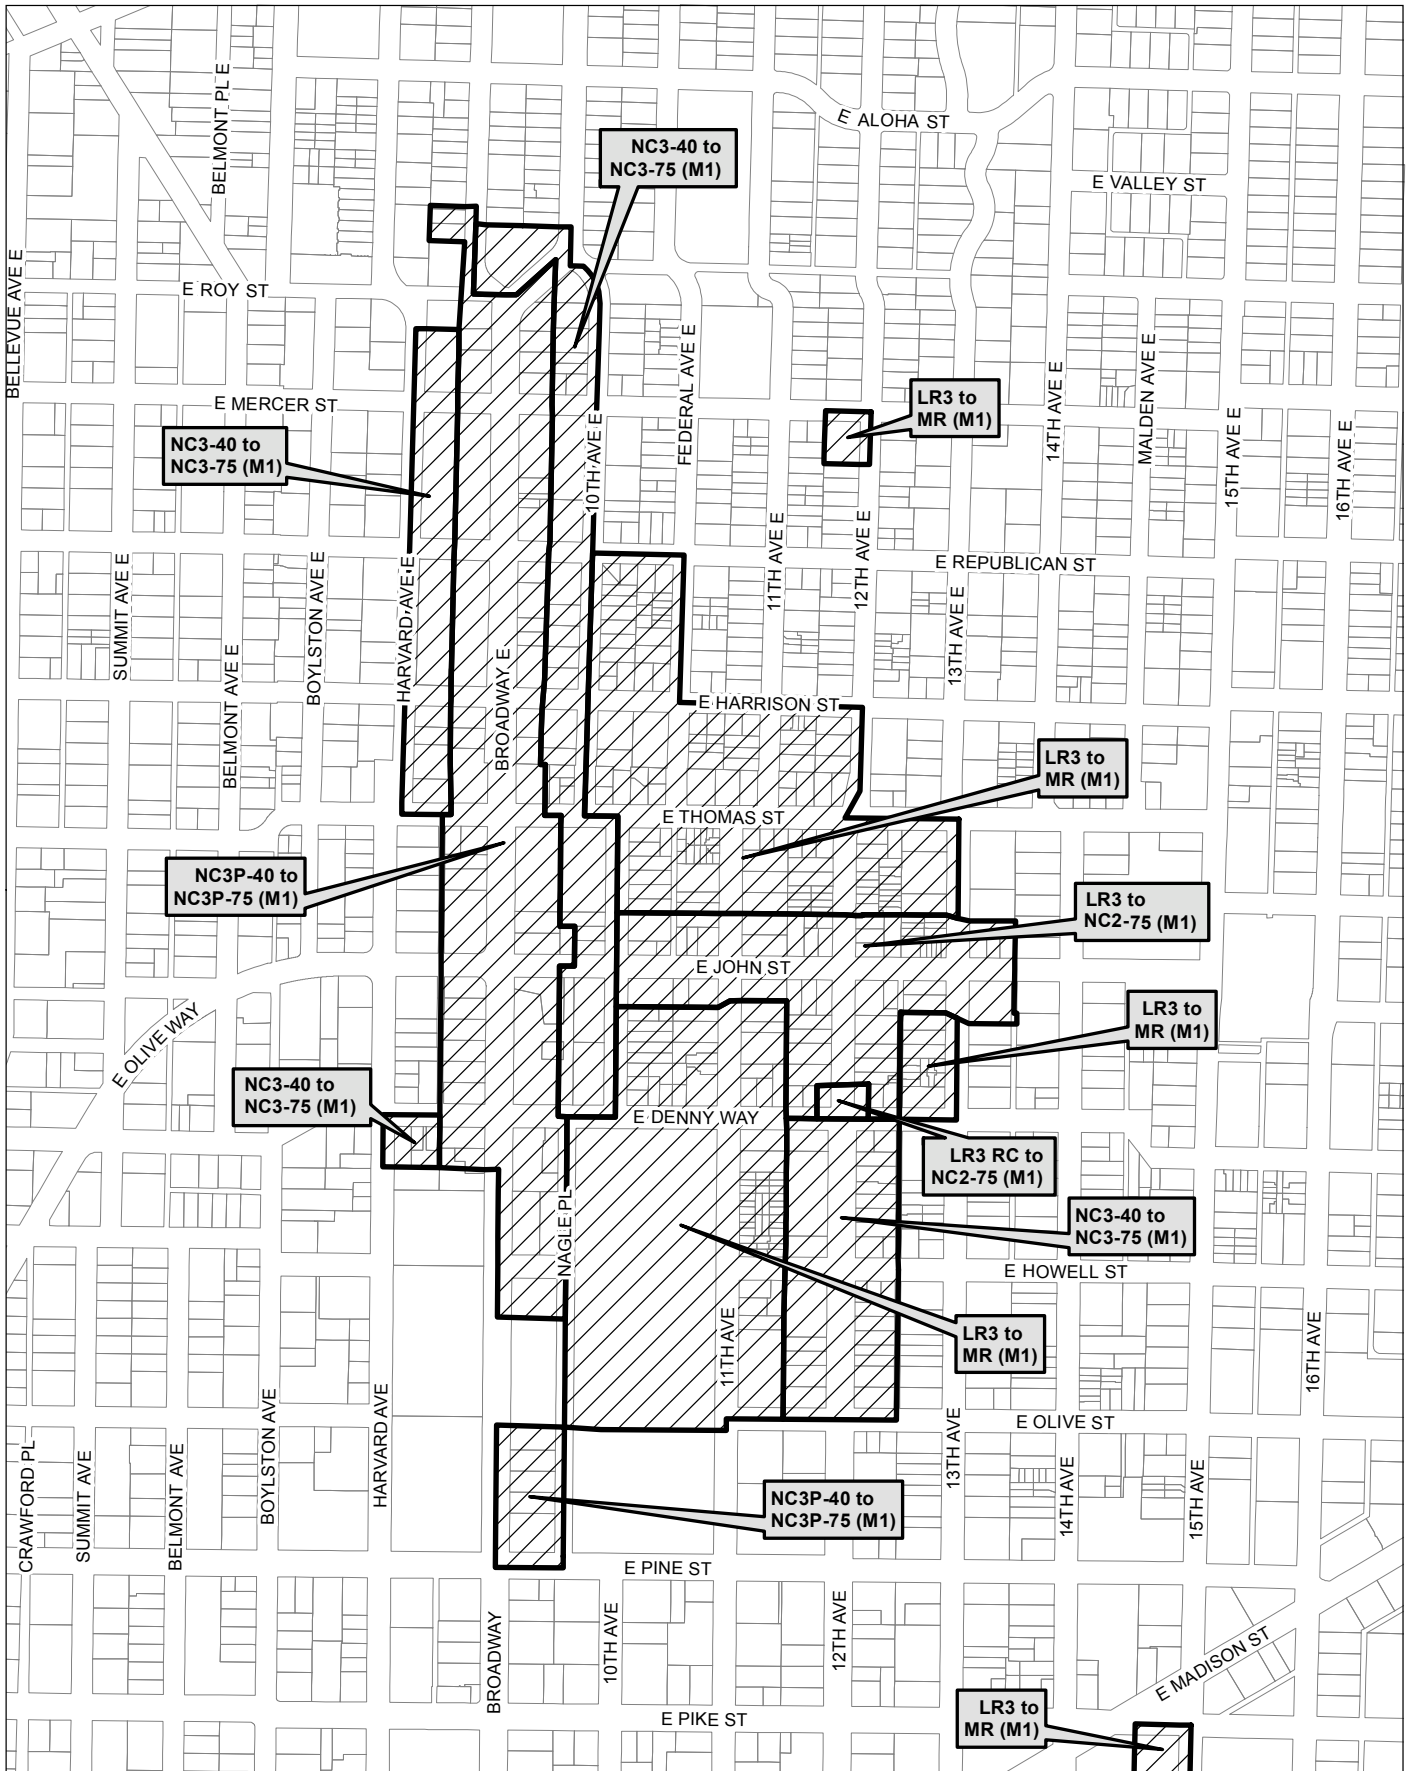

Map 25

0 280 560 1,120 ft

Area identified for specific rezone

No warranties of any sort, including accuracy, fitness, or merchantability, accompany this product. Copyright 2019, City of Seattle. Prepared March 2019, by Council Central Staff