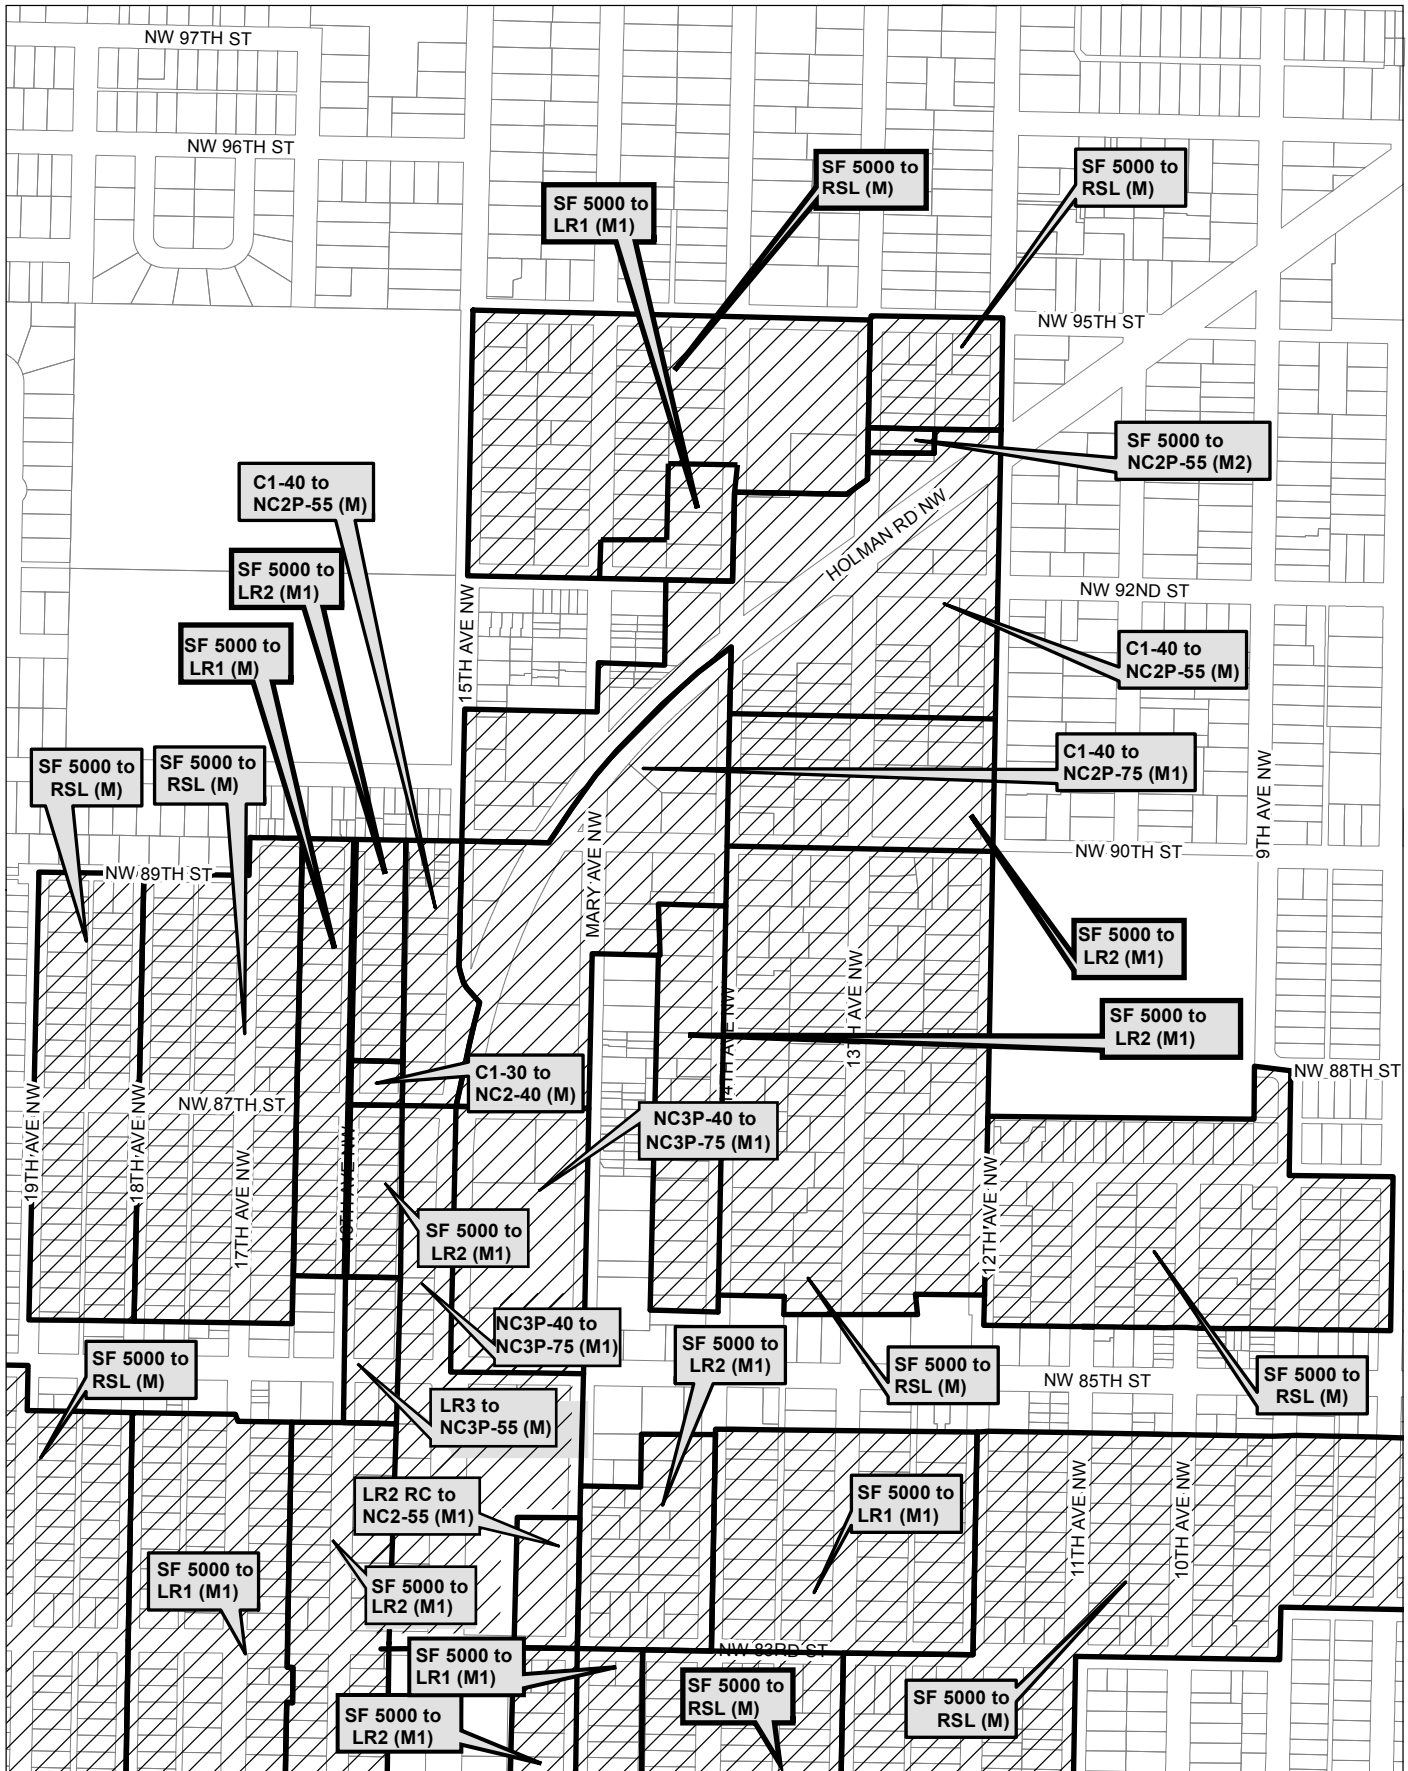

Map 9

0 250 500 1,000 ft

 Area identified for specific rezone

No warranties of any sort, including accuracy, fitness, or merchantability, accompany this product. Copyright 2019, City of Seattle. Prepared March 2019, by Council Central Staff

Map 10

0 250 500 1,000 ft

 Area identified for specific rezone

No warranties of any sort, including accuracy, fitness, or merchantability, accompany this product. Copyright 2019, City of Seattle. Prepared March 2019, by Council Central Staff