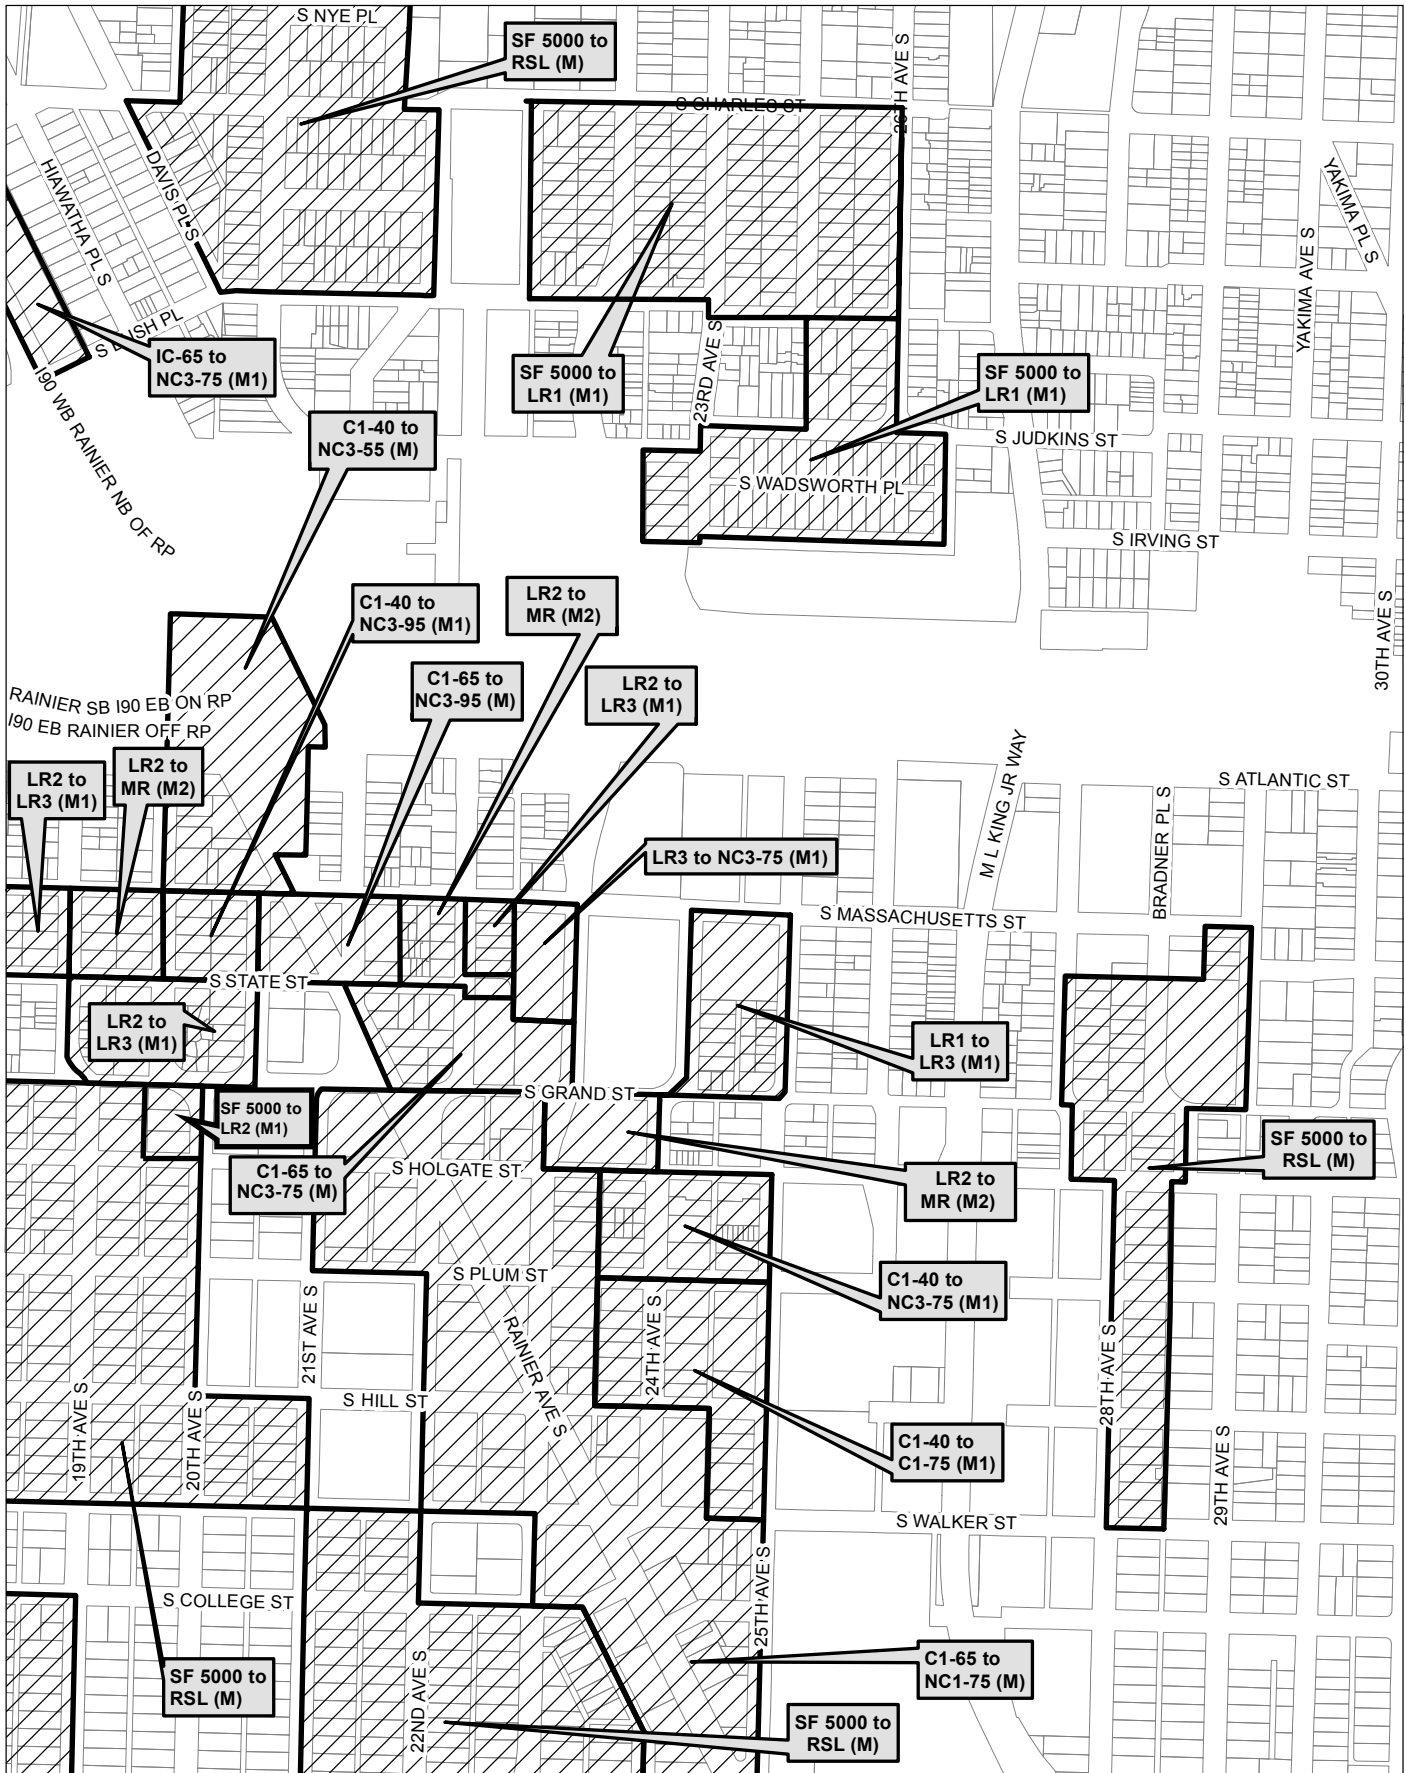

Map 32

Area identified for specific rezone

No warranties of any sort, including accuracy, fitness, or merchantability, accompany this product. Copyright 2019, City of Seattle. Prepared March 2019, by Council Central Staff