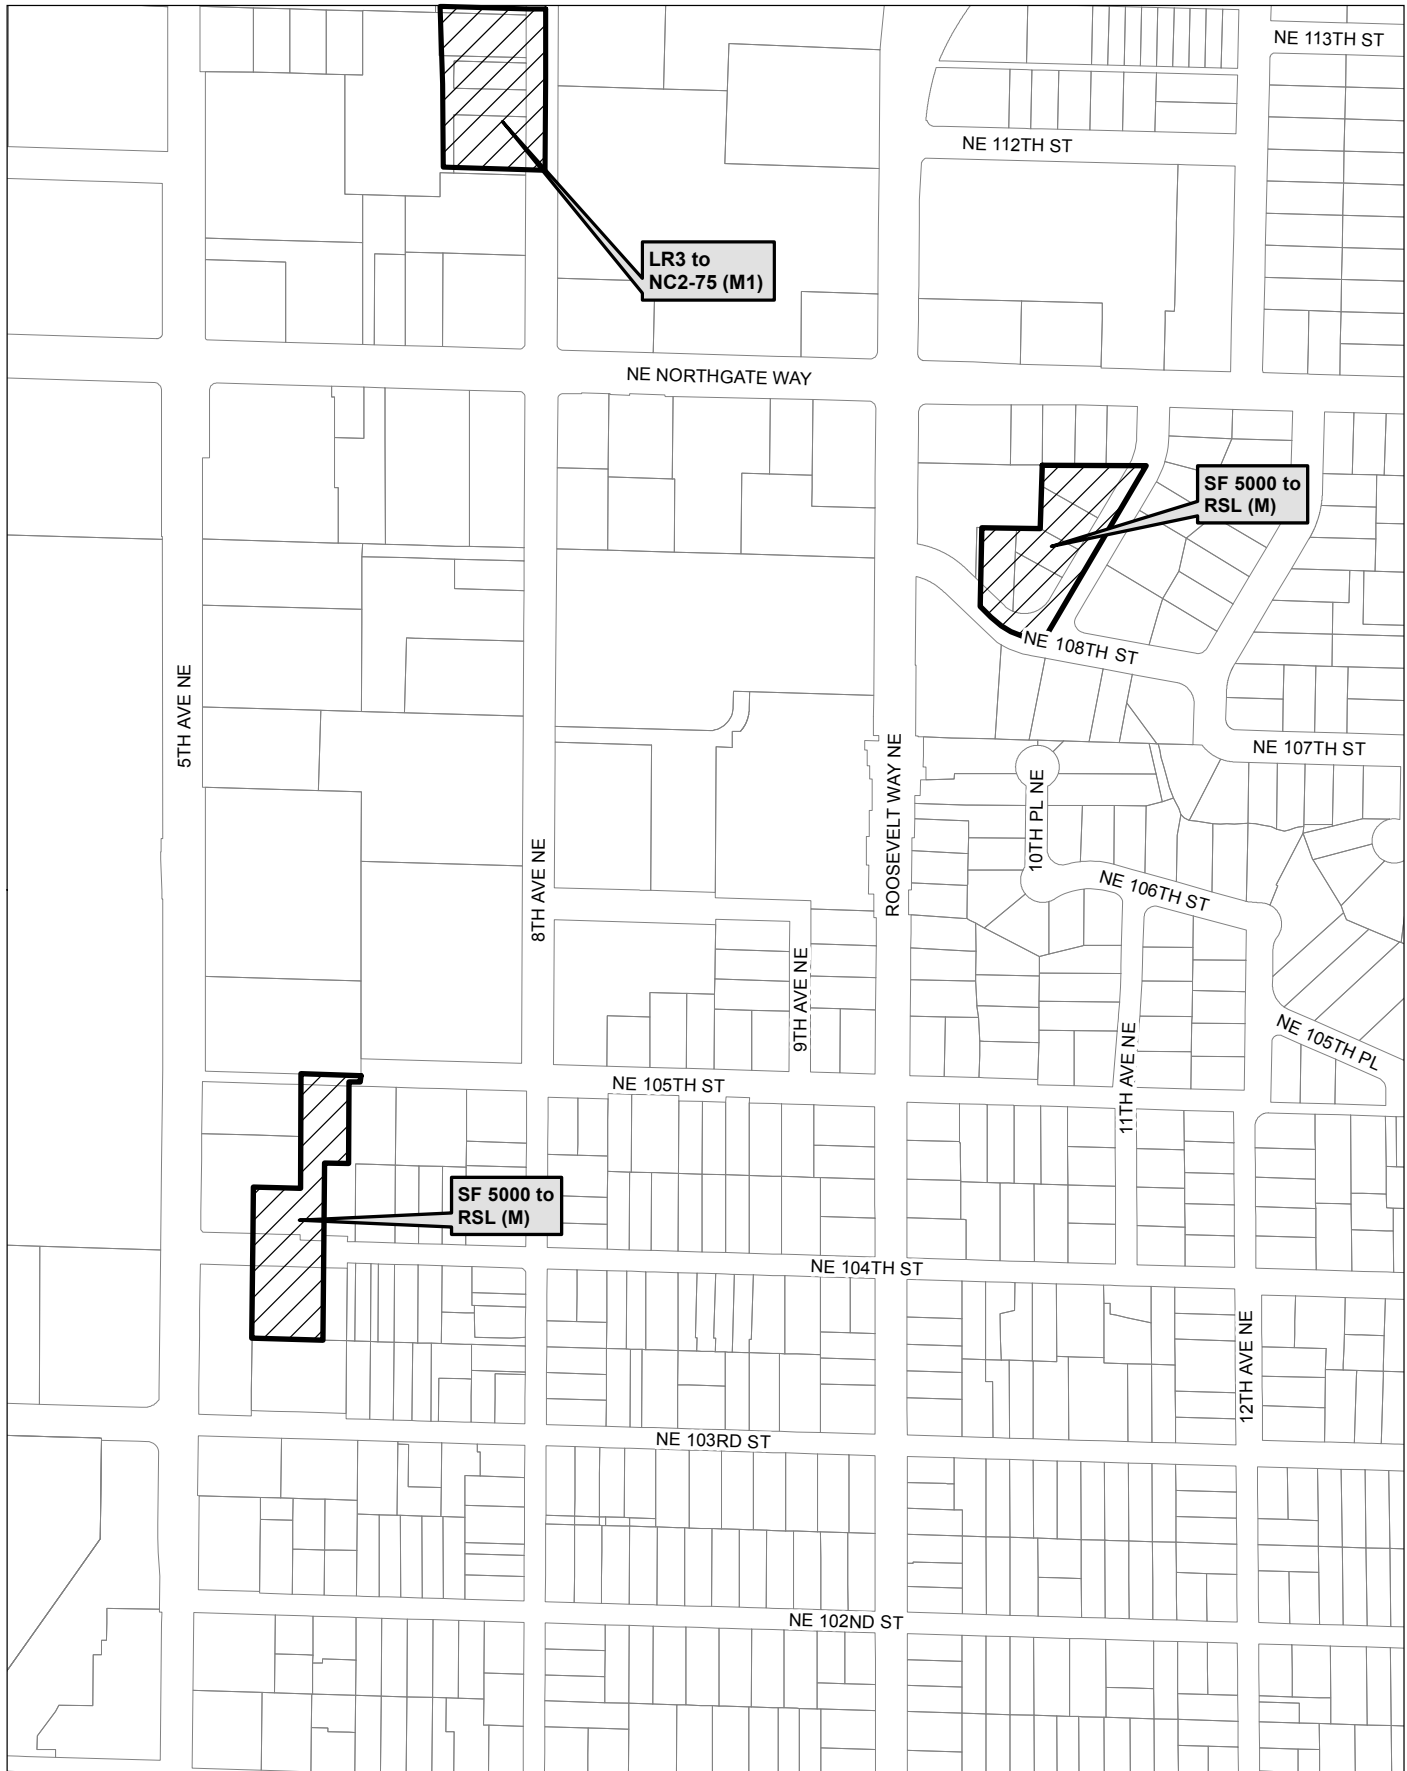

Reference Map

FOR REFERENCE PURPOSES ONLY

0 5,000 10,000 20,000 ft

Map 1

 Area identified for specific rezone

No warranties of any sort, including accuracy, fitness, or merchantability, accompany this product. Copyright 2019, City of Seattle. Prepared March 2019, by Council Central Staff

Map 2

 Area identified for specific rezone

No warranties of any sort, including accuracy, fitness, or merchantability, accompany this product. Copyright 2019, City of Seattle. Prepared March 2019, by Council Central Staff

Map 3

 Area identified for specific rezone

No warranties of any sort, including accuracy, fitness, or merchantability, accompany this product. Copyright 2019, City of Seattle. Prepared March 2019, by Council Central Staff

Map 4

0 190 380 760 ft

 Area identified for specific rezone

No warranties of any sort, including accuracy, fitness, or merchantability, accompany this product. Copyright 2019, City of Seattle. Prepared March 2019, by Council Central Staff