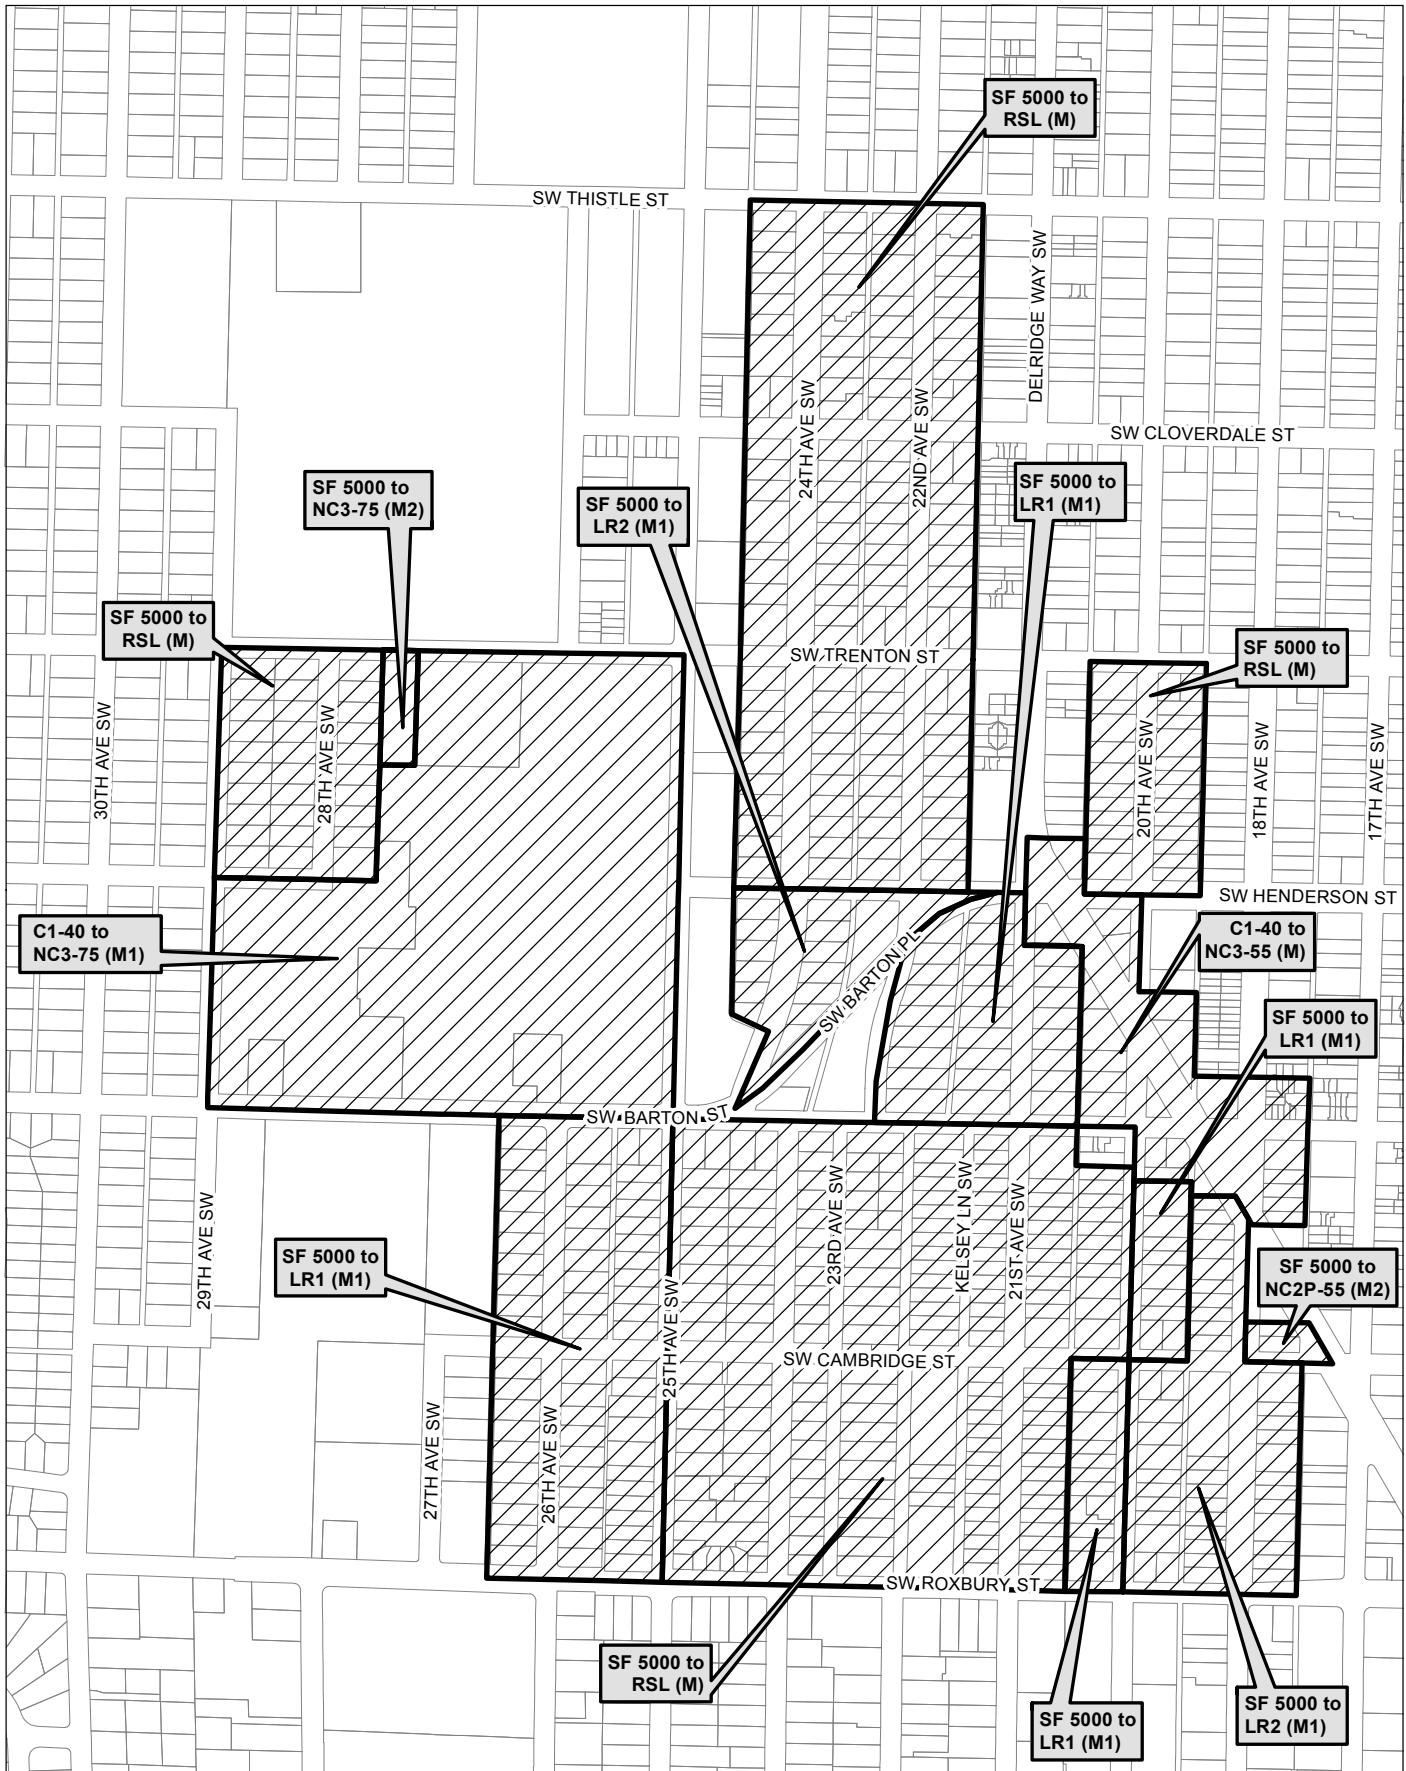

Map 46

0 285 570 1,140 ft

Area identified for specific rezone

No warranties of any sort, including accuracy, fitness, or merchantability, accompany this product. Copyright 2019, City of Seattle. Prepared March 2019, by Council Central Staff