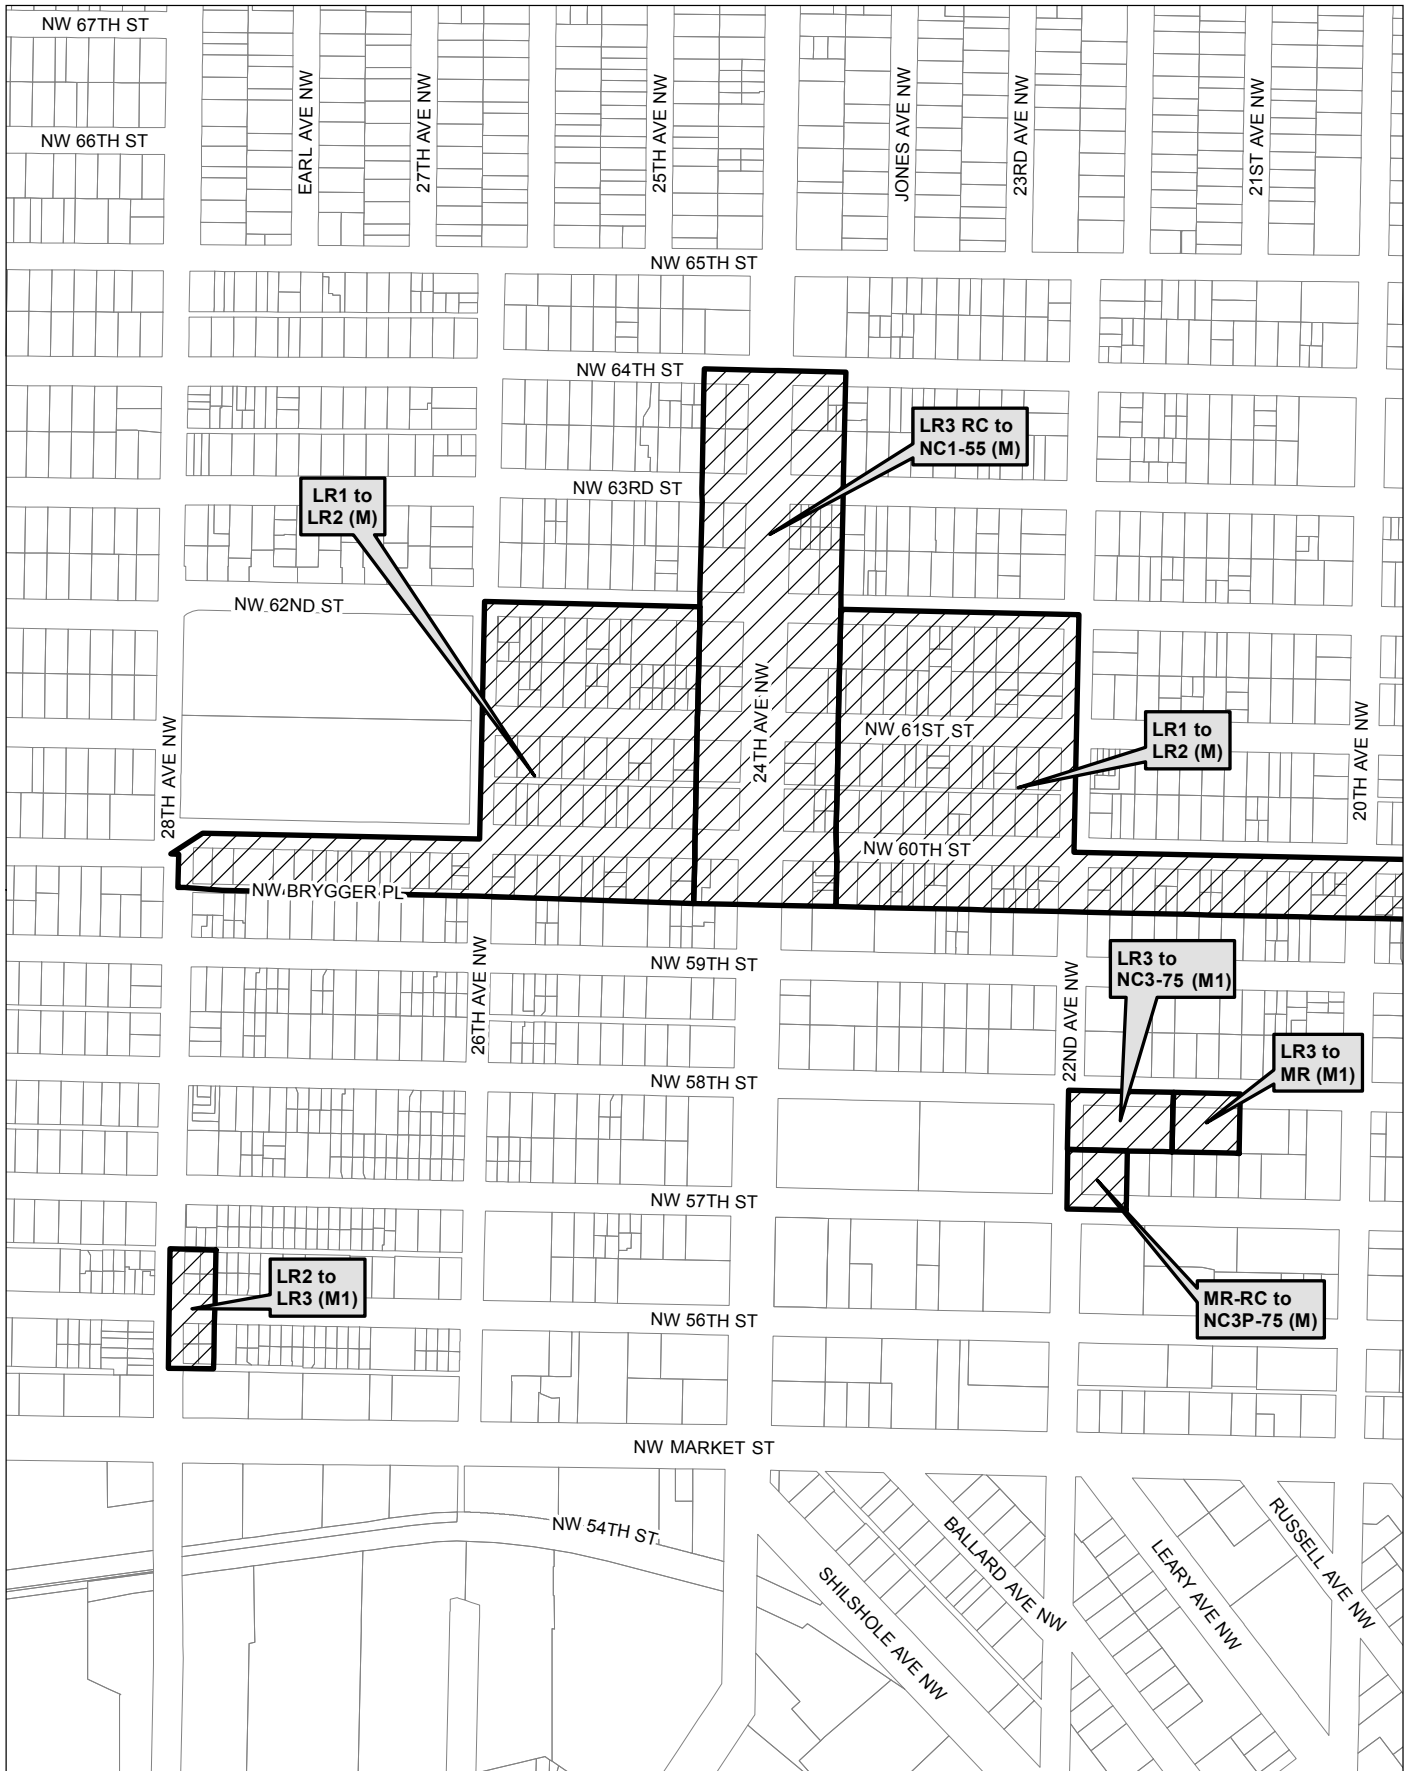

Map 11

Area identified for specific rezone

No warranties of any sort, including accuracy, fitness, or merchantability, accompany this product. Copyright 2019, City of Seattle. Prepared March 2019, by Council Central Staff