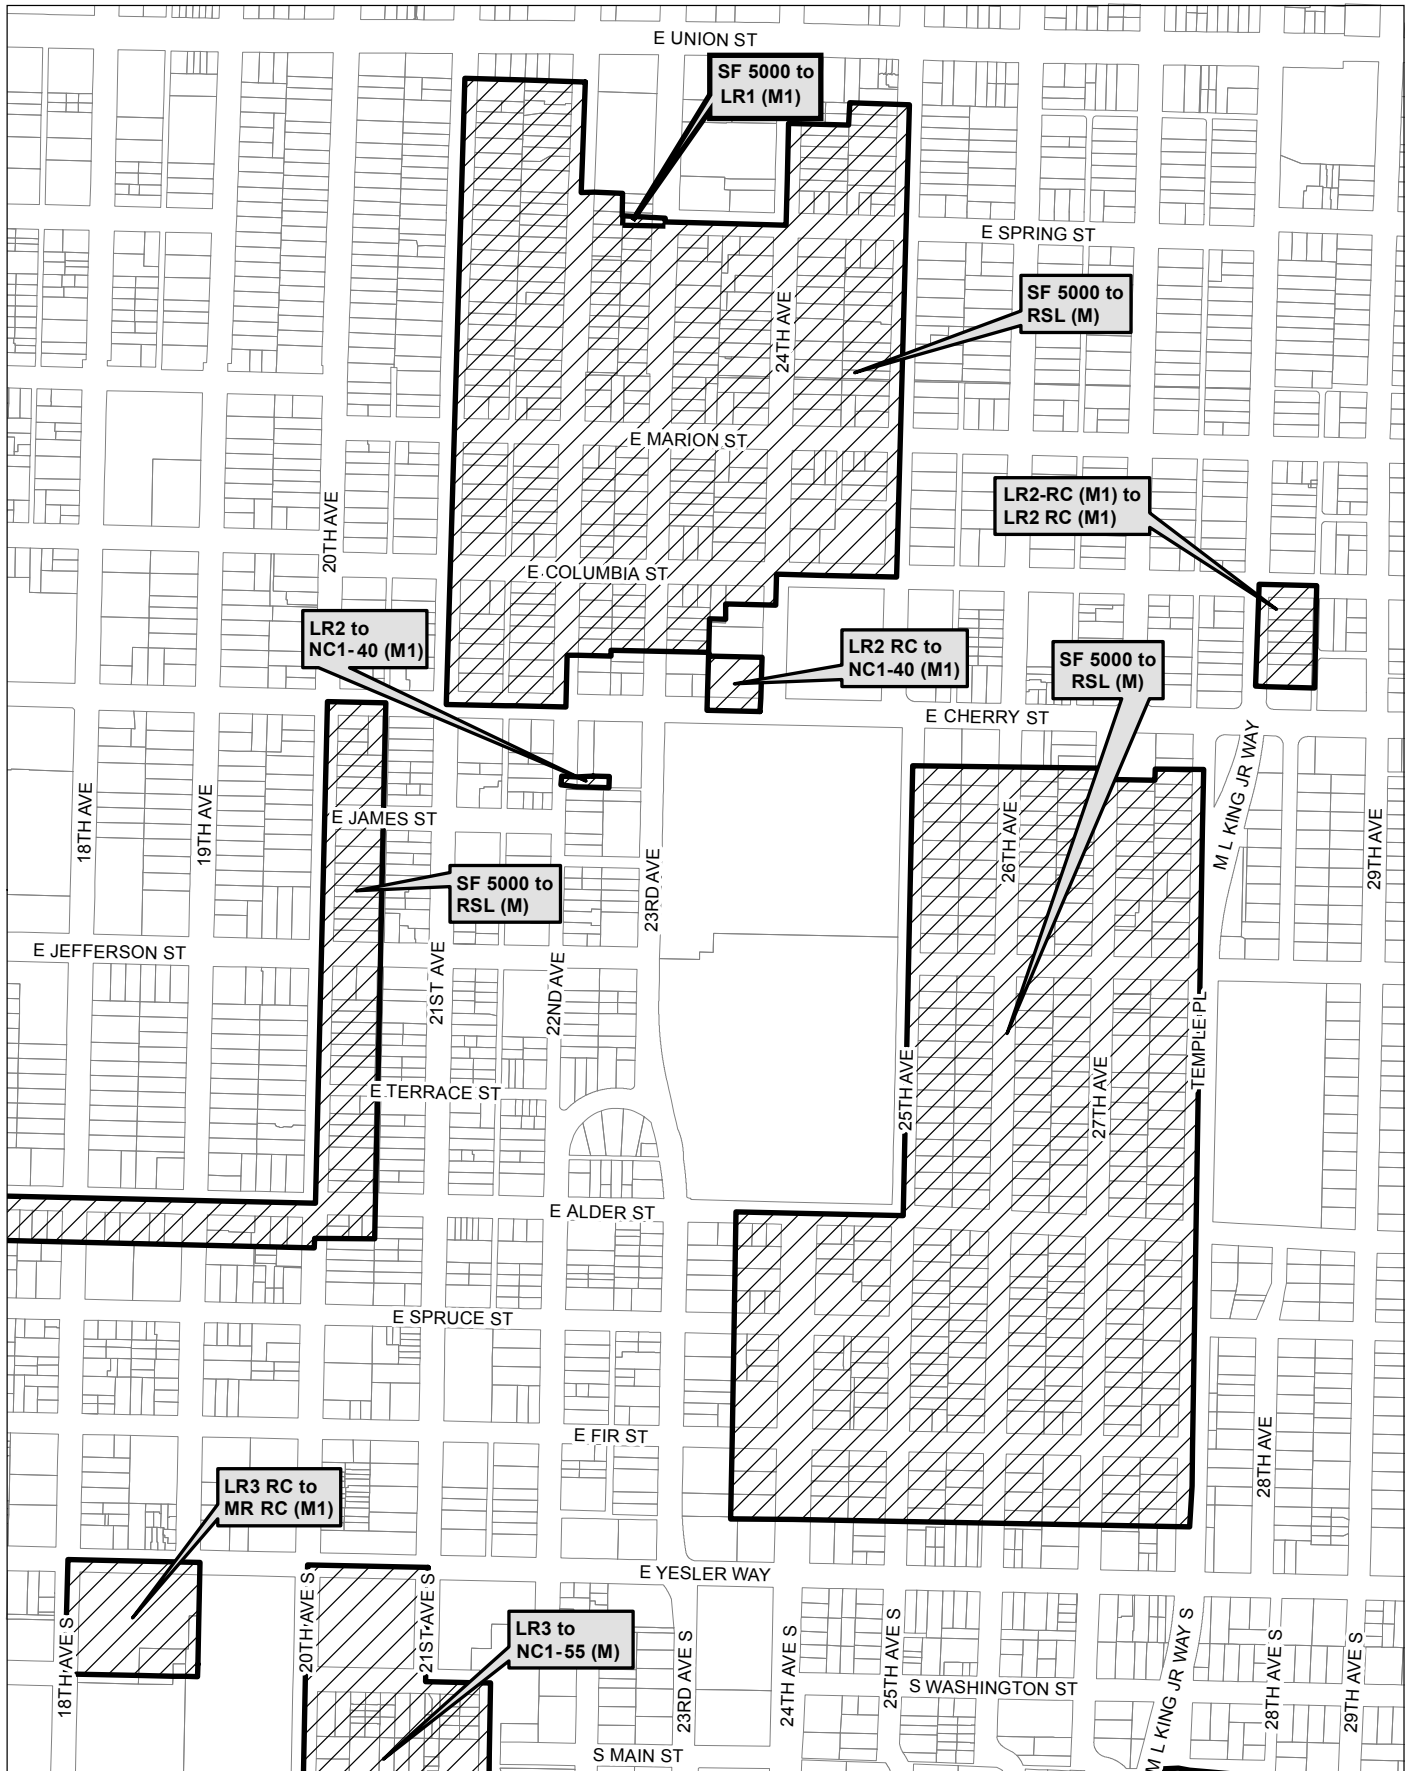

Map 30

Area identified for specific rezone

No warranties of any sort, including accuracy, fitness, or merchantability, accompany this product. Copyright 2019, City of Seattle. Prepared March 2019, by Council Central Staff