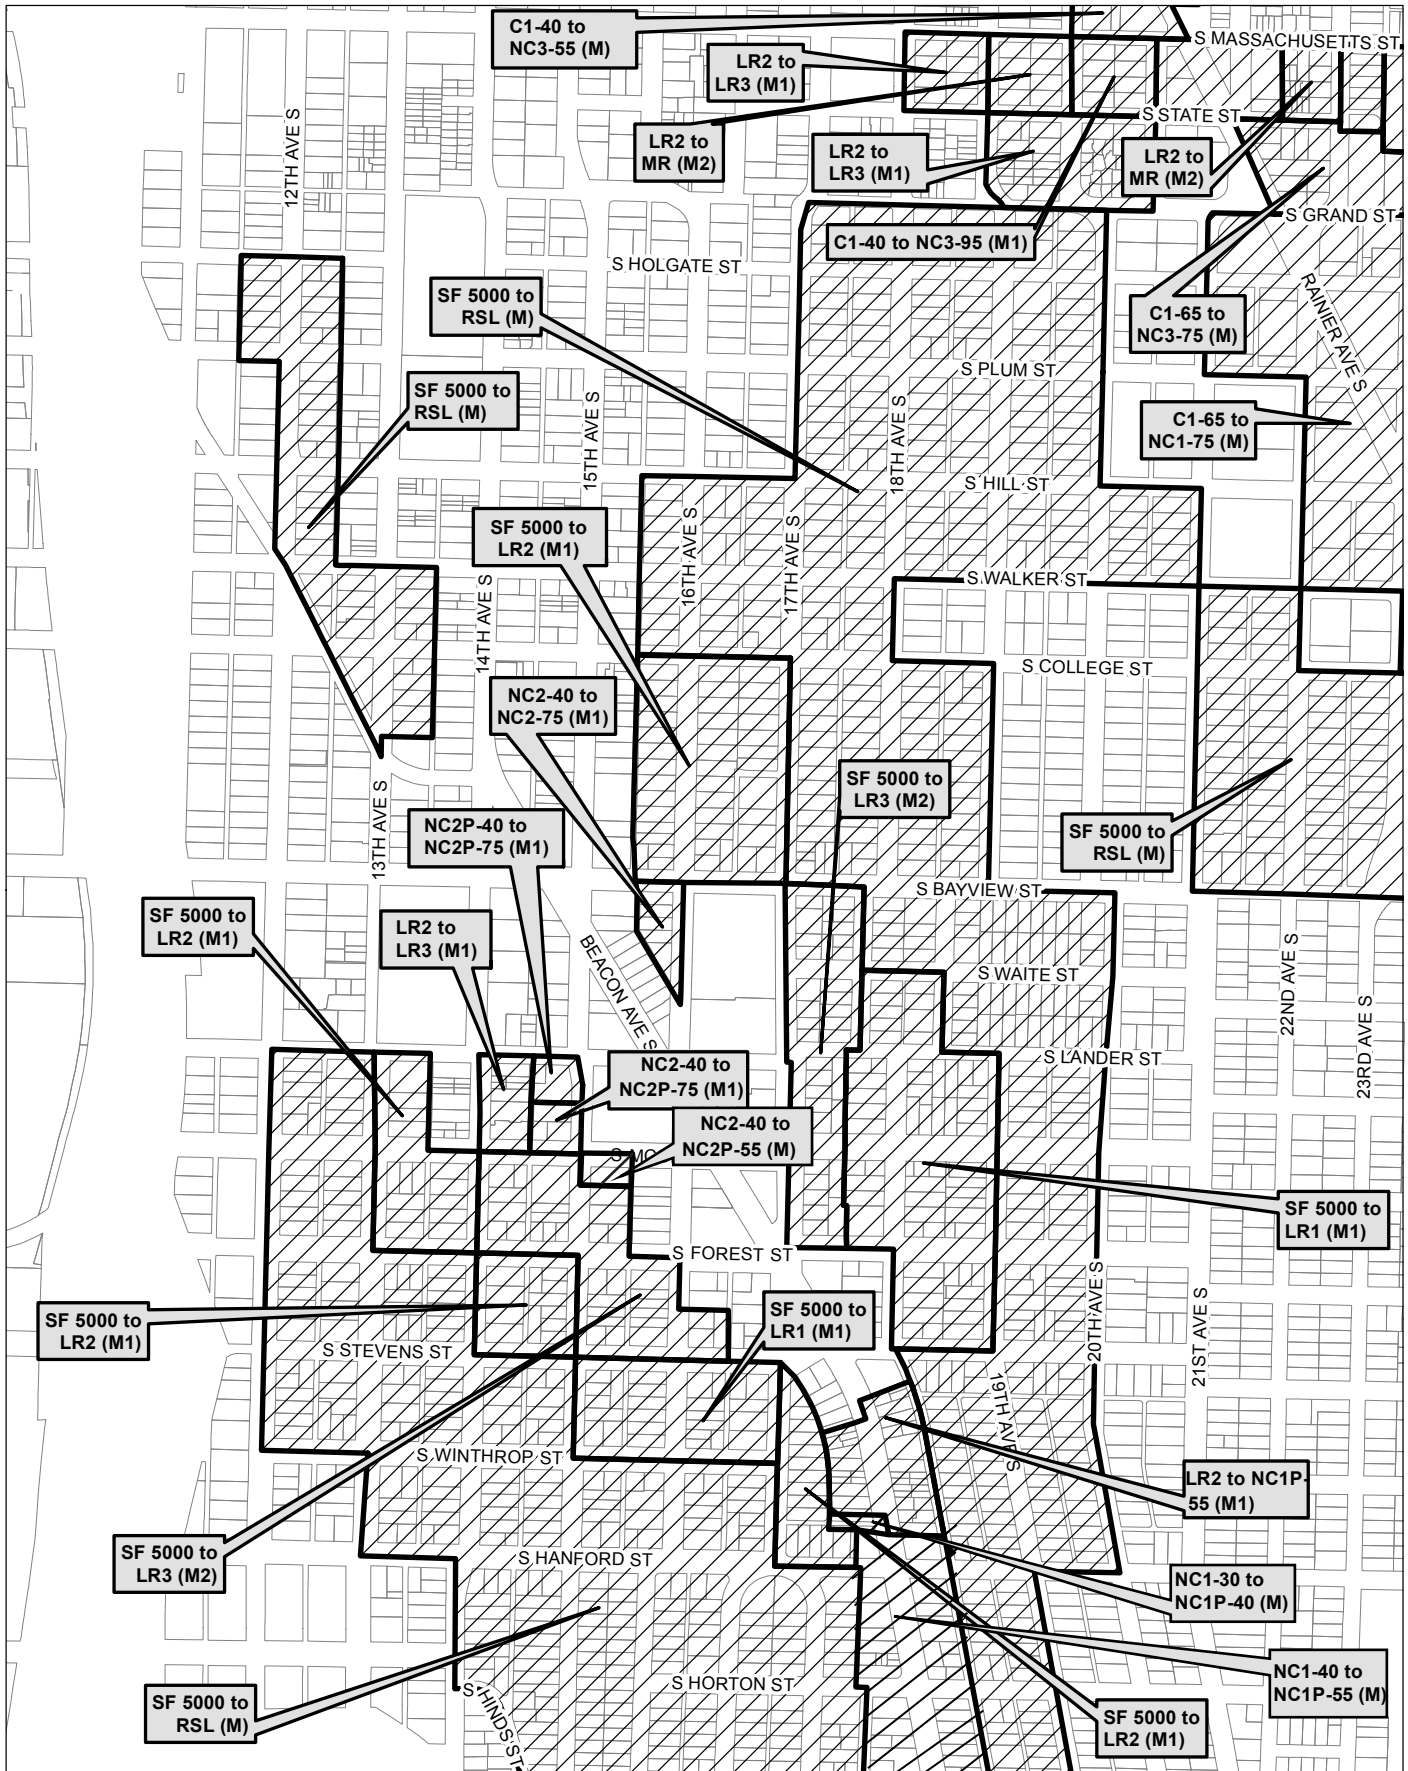

Map 34

Area identified for specific rezone

No warranties of any sort, including accuracy, fitness, or merchantability, accompany this product. Copyright 2019, City of Seattle. Prepared March 2019, by Council Central Staff