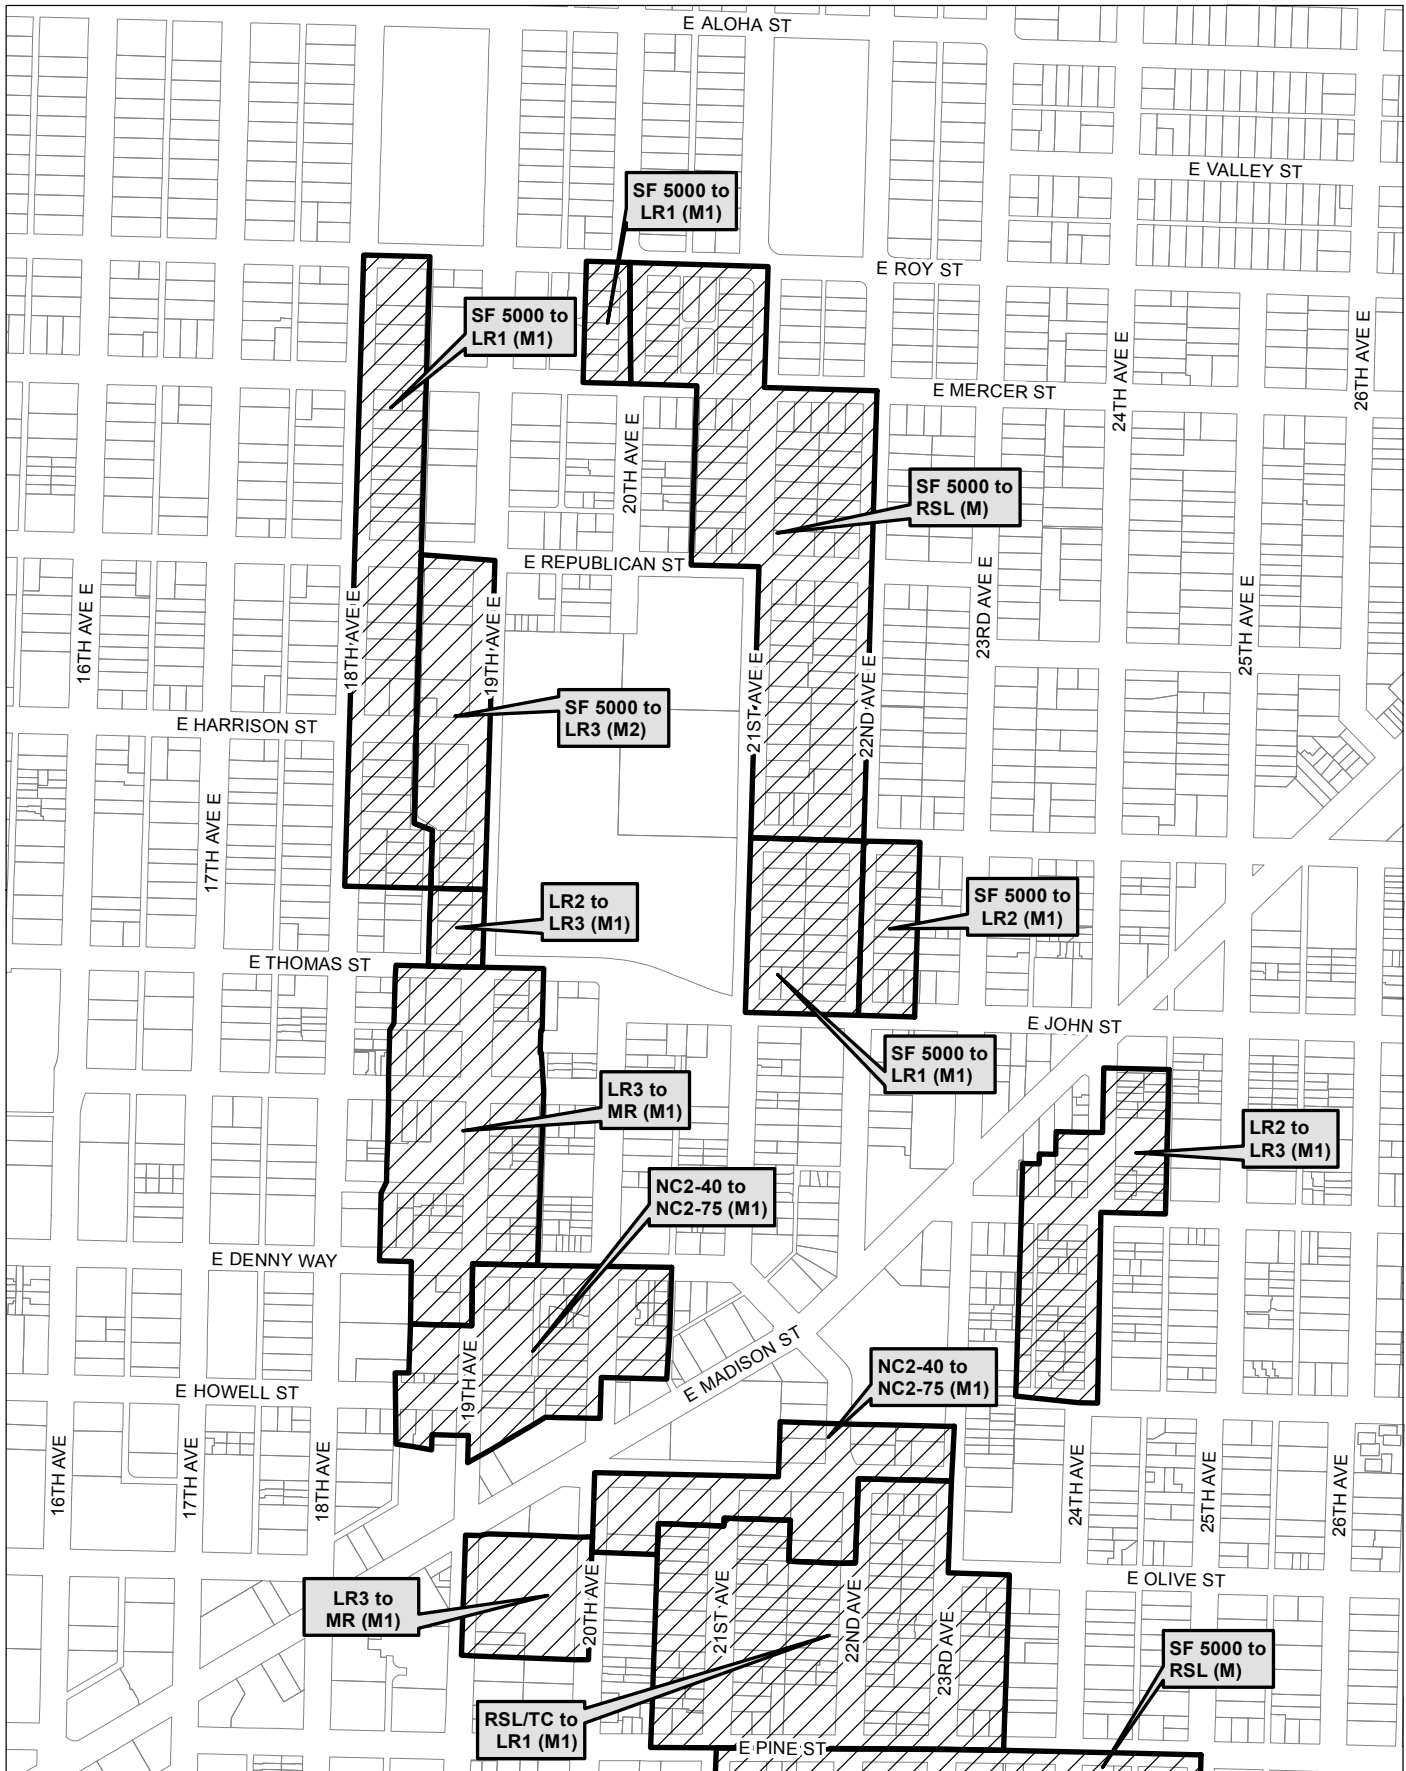

Map 27

0 250 500 1,000 ft

Area identified for specific rezone

No warranties of any sort, including accuracy, fitness, or merchantability, accompany this product. Copyright 2019, City of Seattle. Prepared March 2019, by Council Central Staff