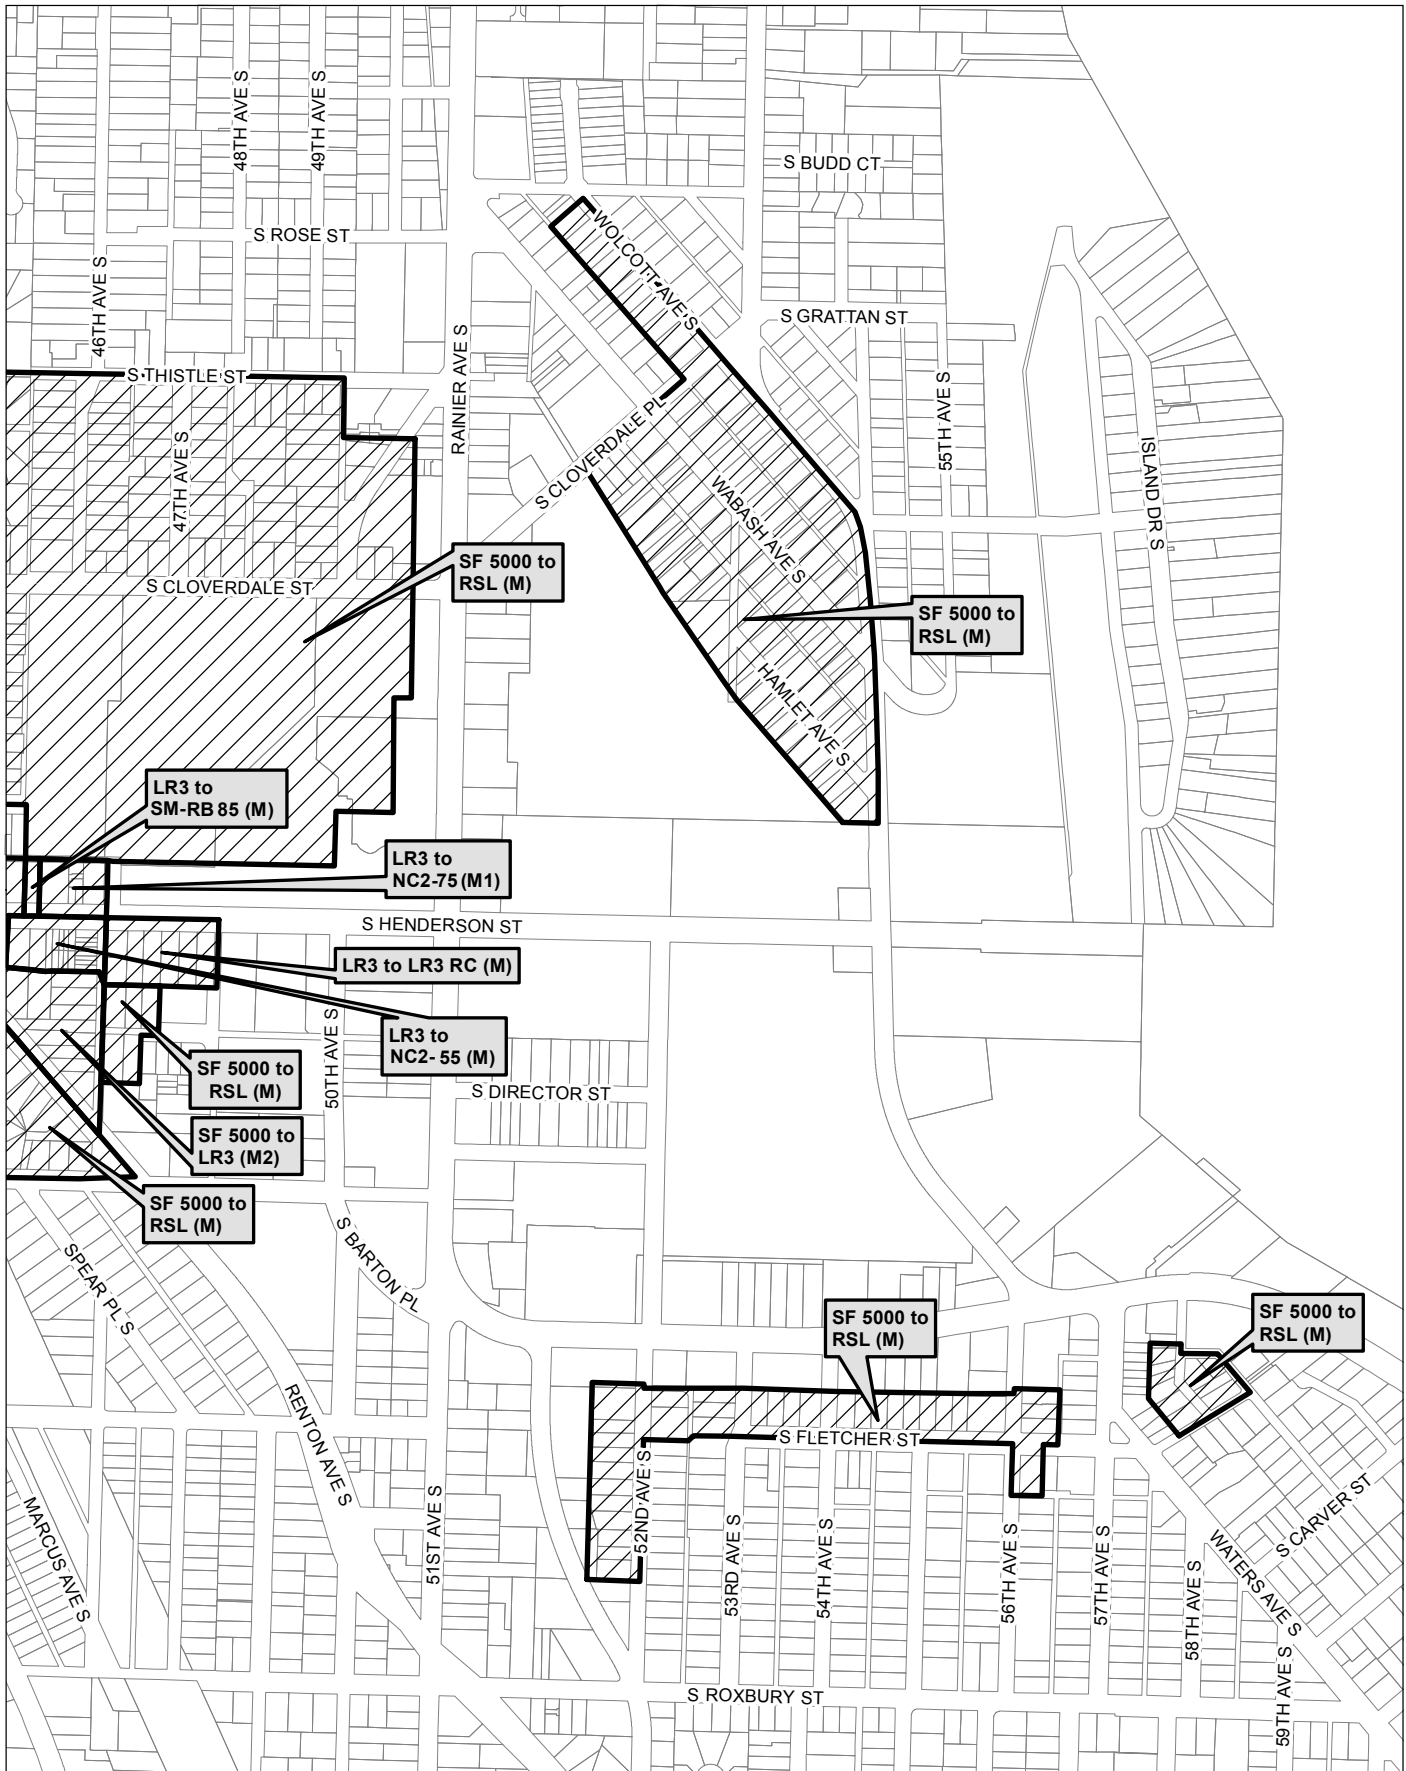

Map 43

Area identified for specific rezone

No warranties of any sort, including accuracy, fitness, or merchantability, accompany this product. Copyright 2019, City of Seattle. Prepared March 2019, by Council Central Staff