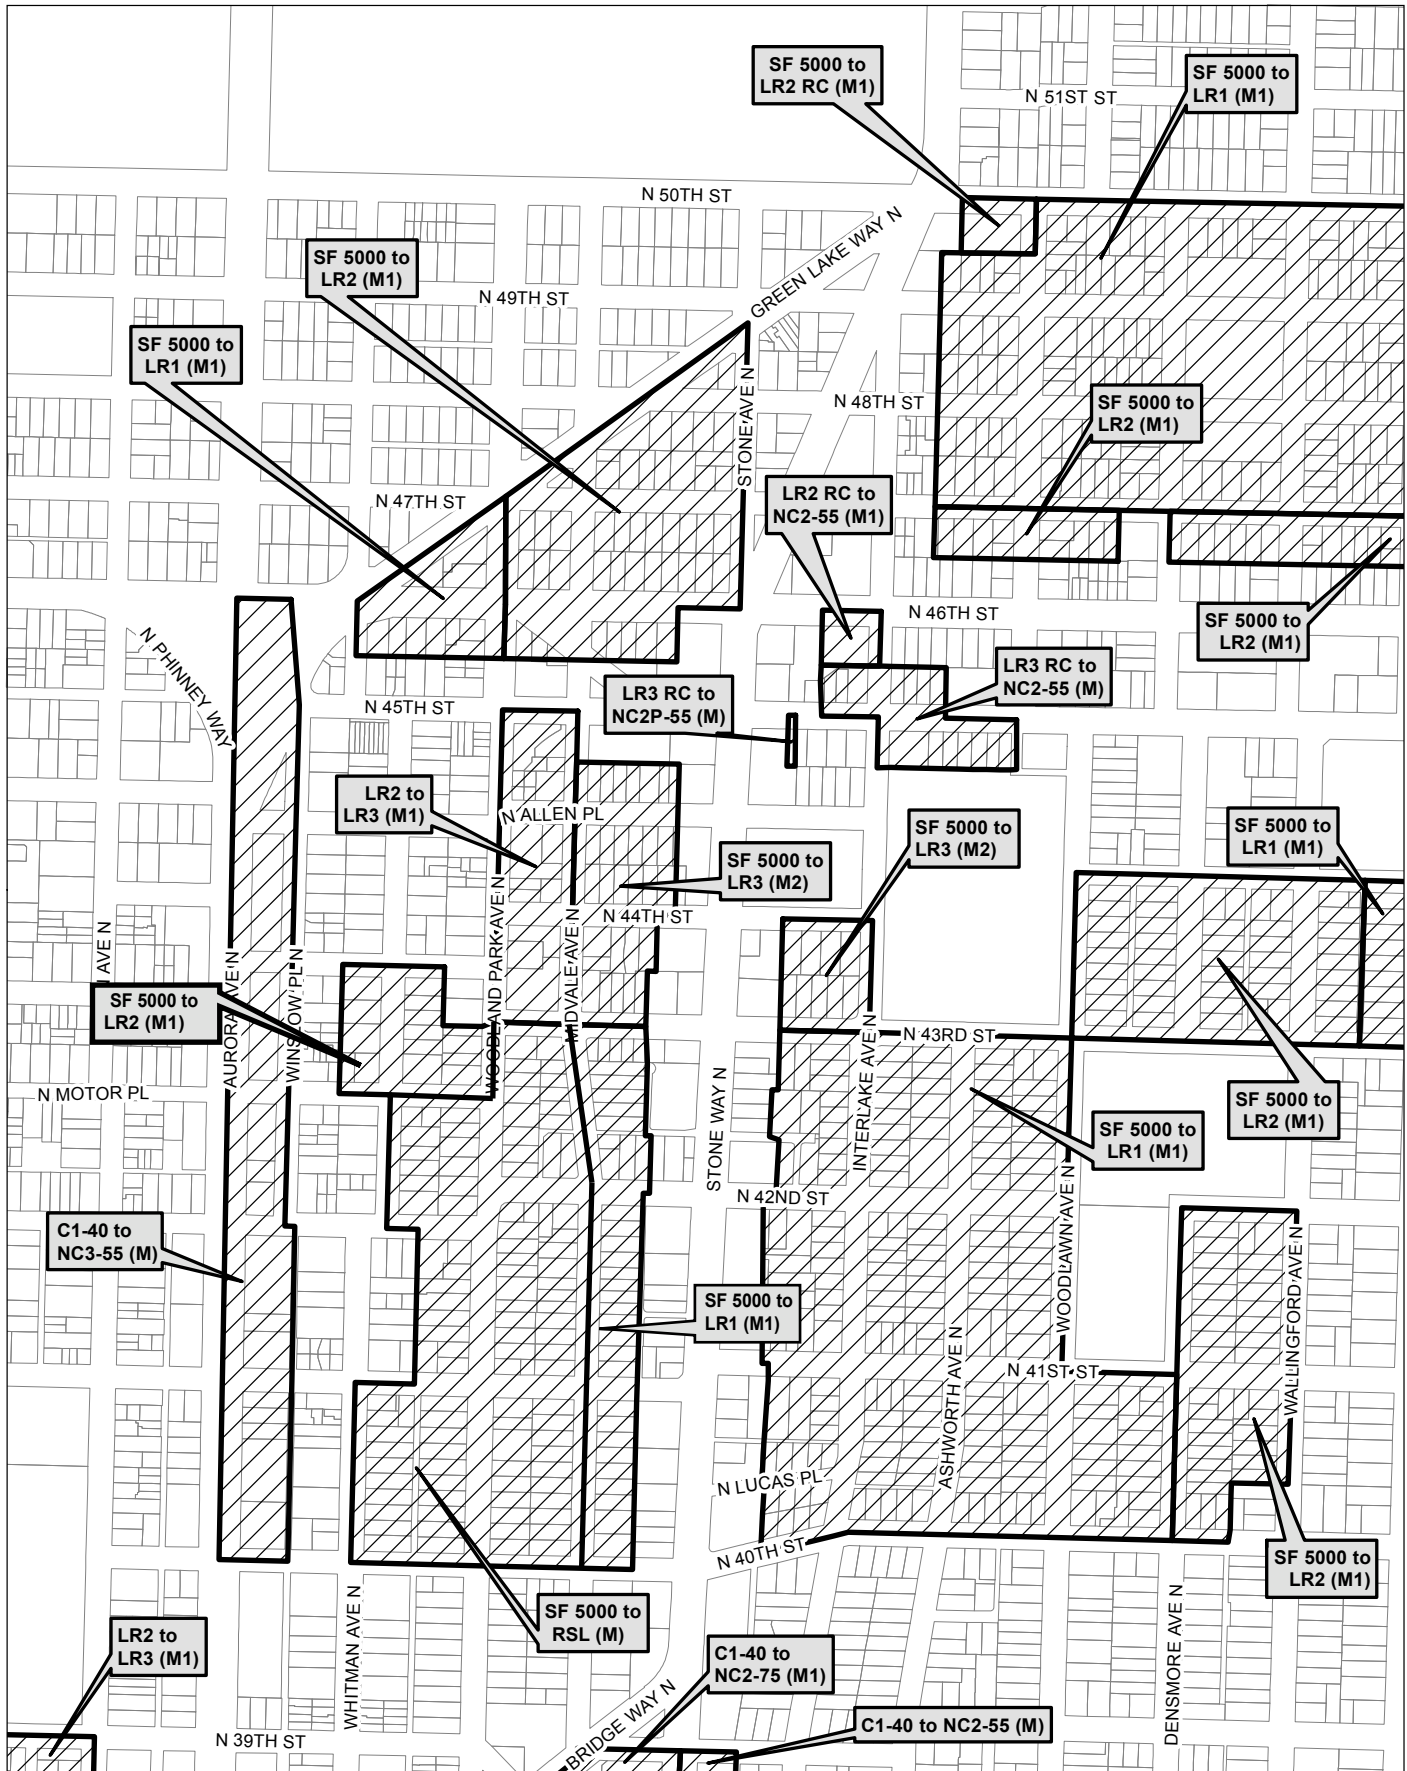

Map 16

0 225 450 900 ft

 Area identified for specific rezone

No warranties of any sort, including accuracy, fitness, or merchantability, accompany this product. Copyright 2019, City of Seattle. Prepared March 2019, by Council Central Staff

Map 17

 Area identified for specific rezone

No warranties of any sort, including accuracy, fitness, or merchantability, accompany this product. Copyright 2019, City of Seattle. Prepared March 2019, by Council Central Staff