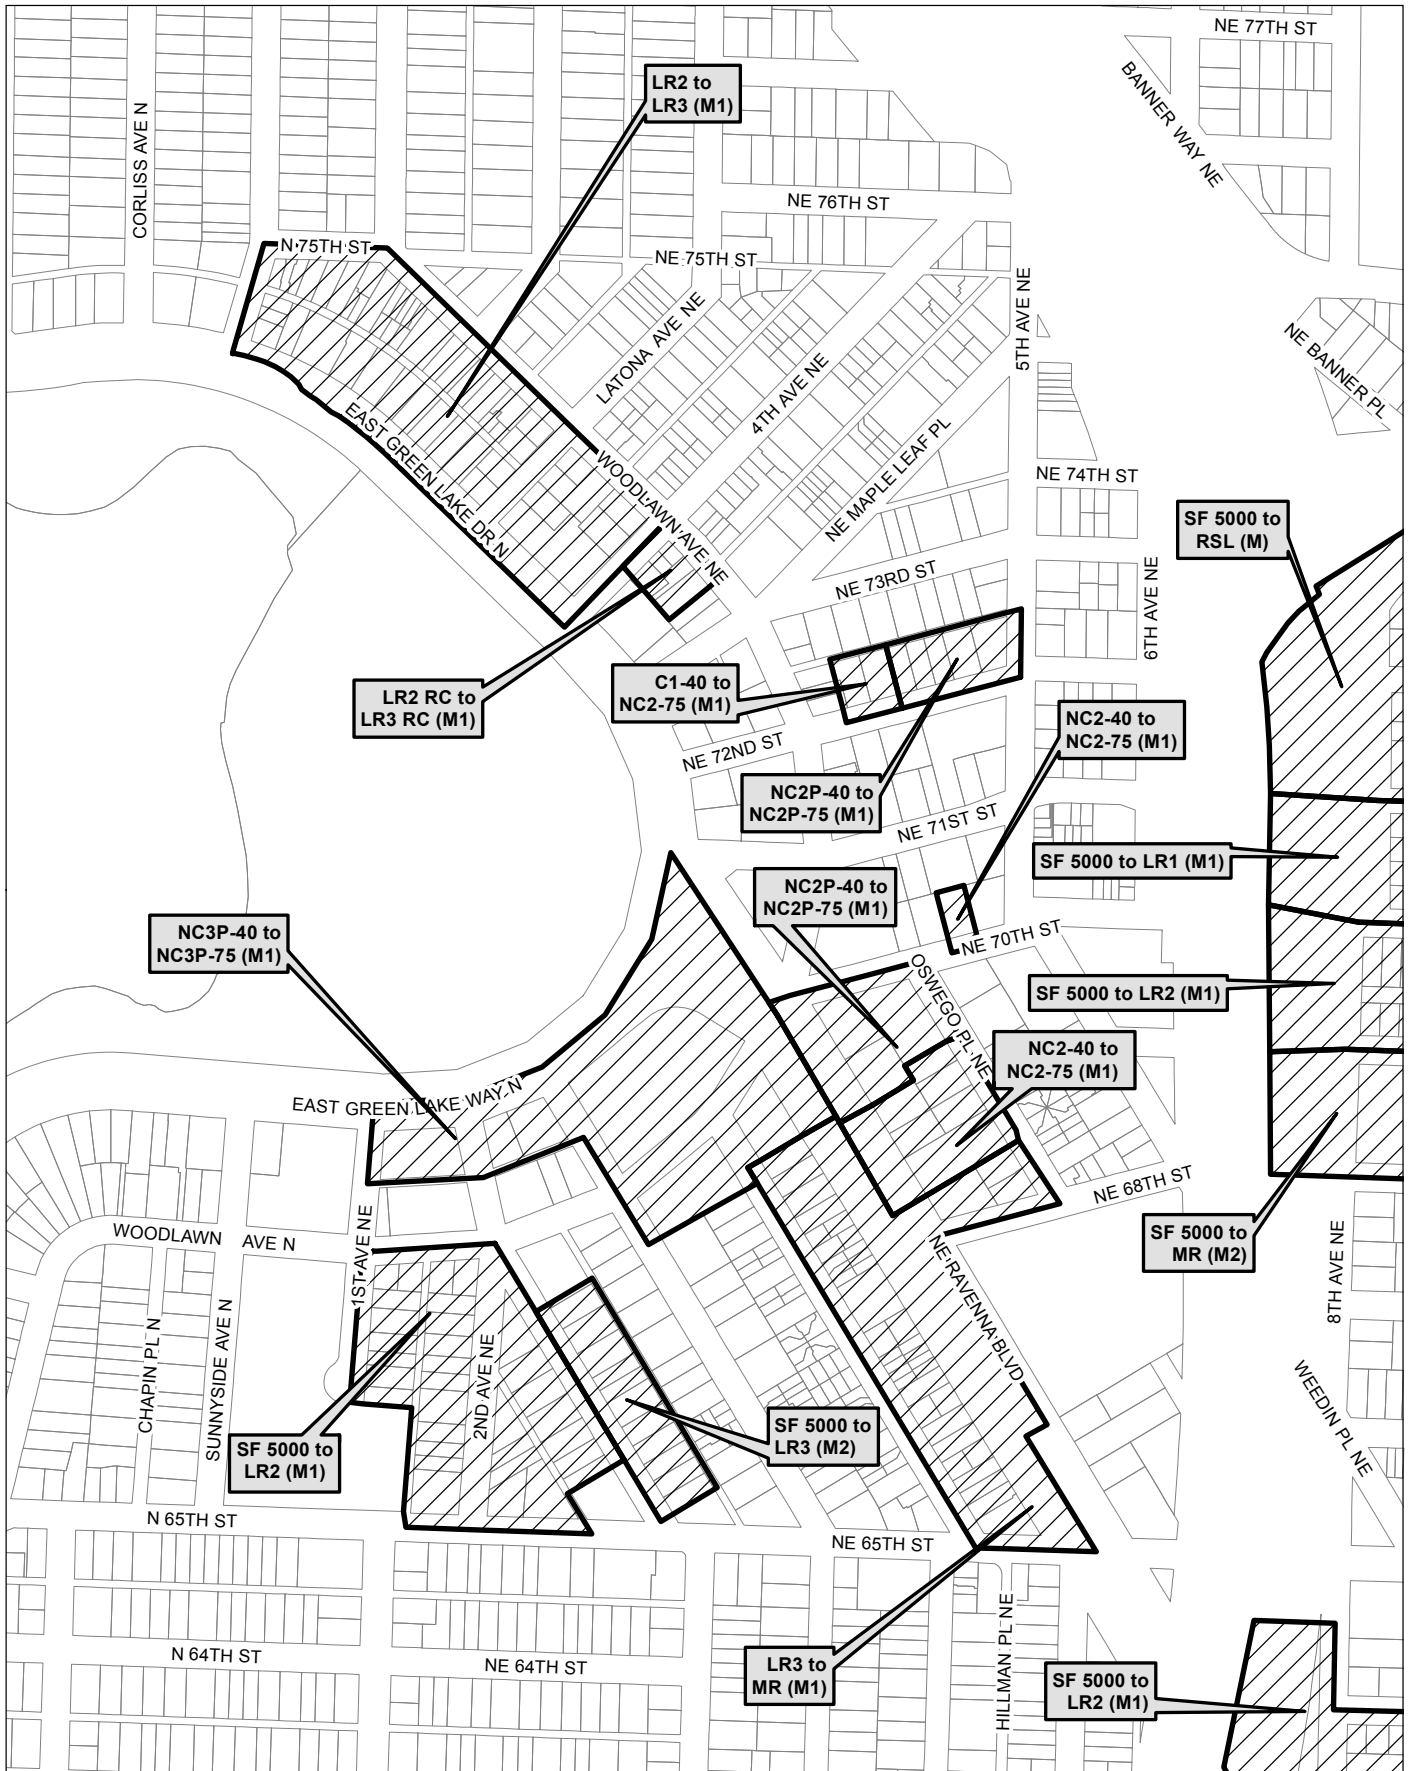

Map 17

 Area identified for specific rezone

No warranties of any sort, including accuracy, fitness, or merchantability, accompany this product. Copyright 2019, City of Seattle. Prepared March 2019, by Council Central Staff

Map 18

0 255 510 1,020 ft

 Area identified for specific rezone

No warranties of any sort, including accuracy, fitness, or merchantability, accompany this product. Copyright 2019, City of Seattle. Prepared March 2019, by Council Central Staff

Map 19

 Area identified for specific rezone

No warranties of any sort, including accuracy, fitness, or merchantability, accompany this product. Copyright 2019, City of Seattle. Prepared March 2019, by Council Central Staff