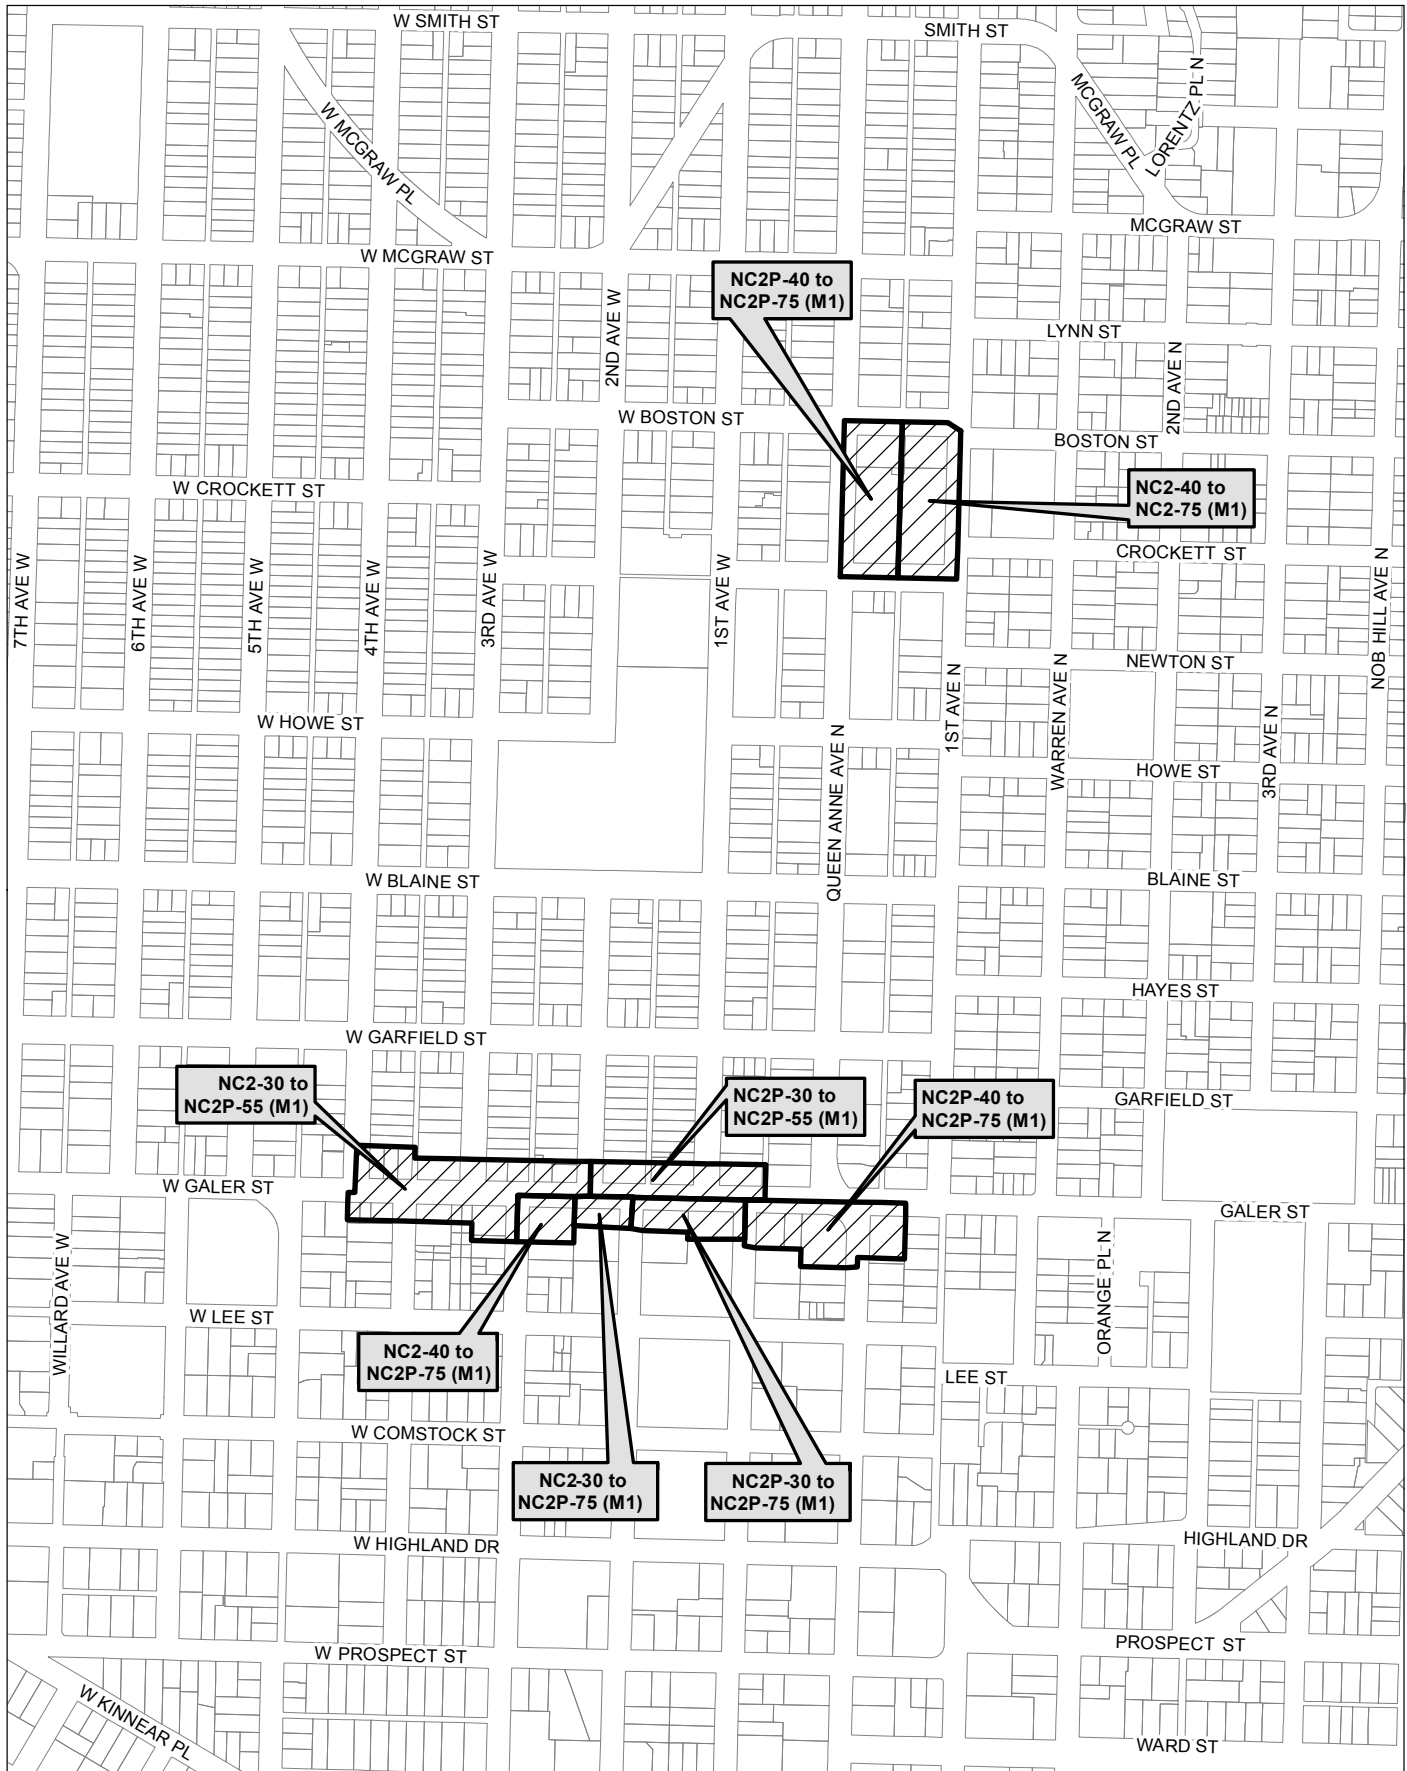

Map 53

Area identified for specific rezone

No warranties of any sort, including accuracy, fitness, or merchantability, accompany this product. Copyright 2019, City of Seattle. Prepared March 2019, by Council Central Staff