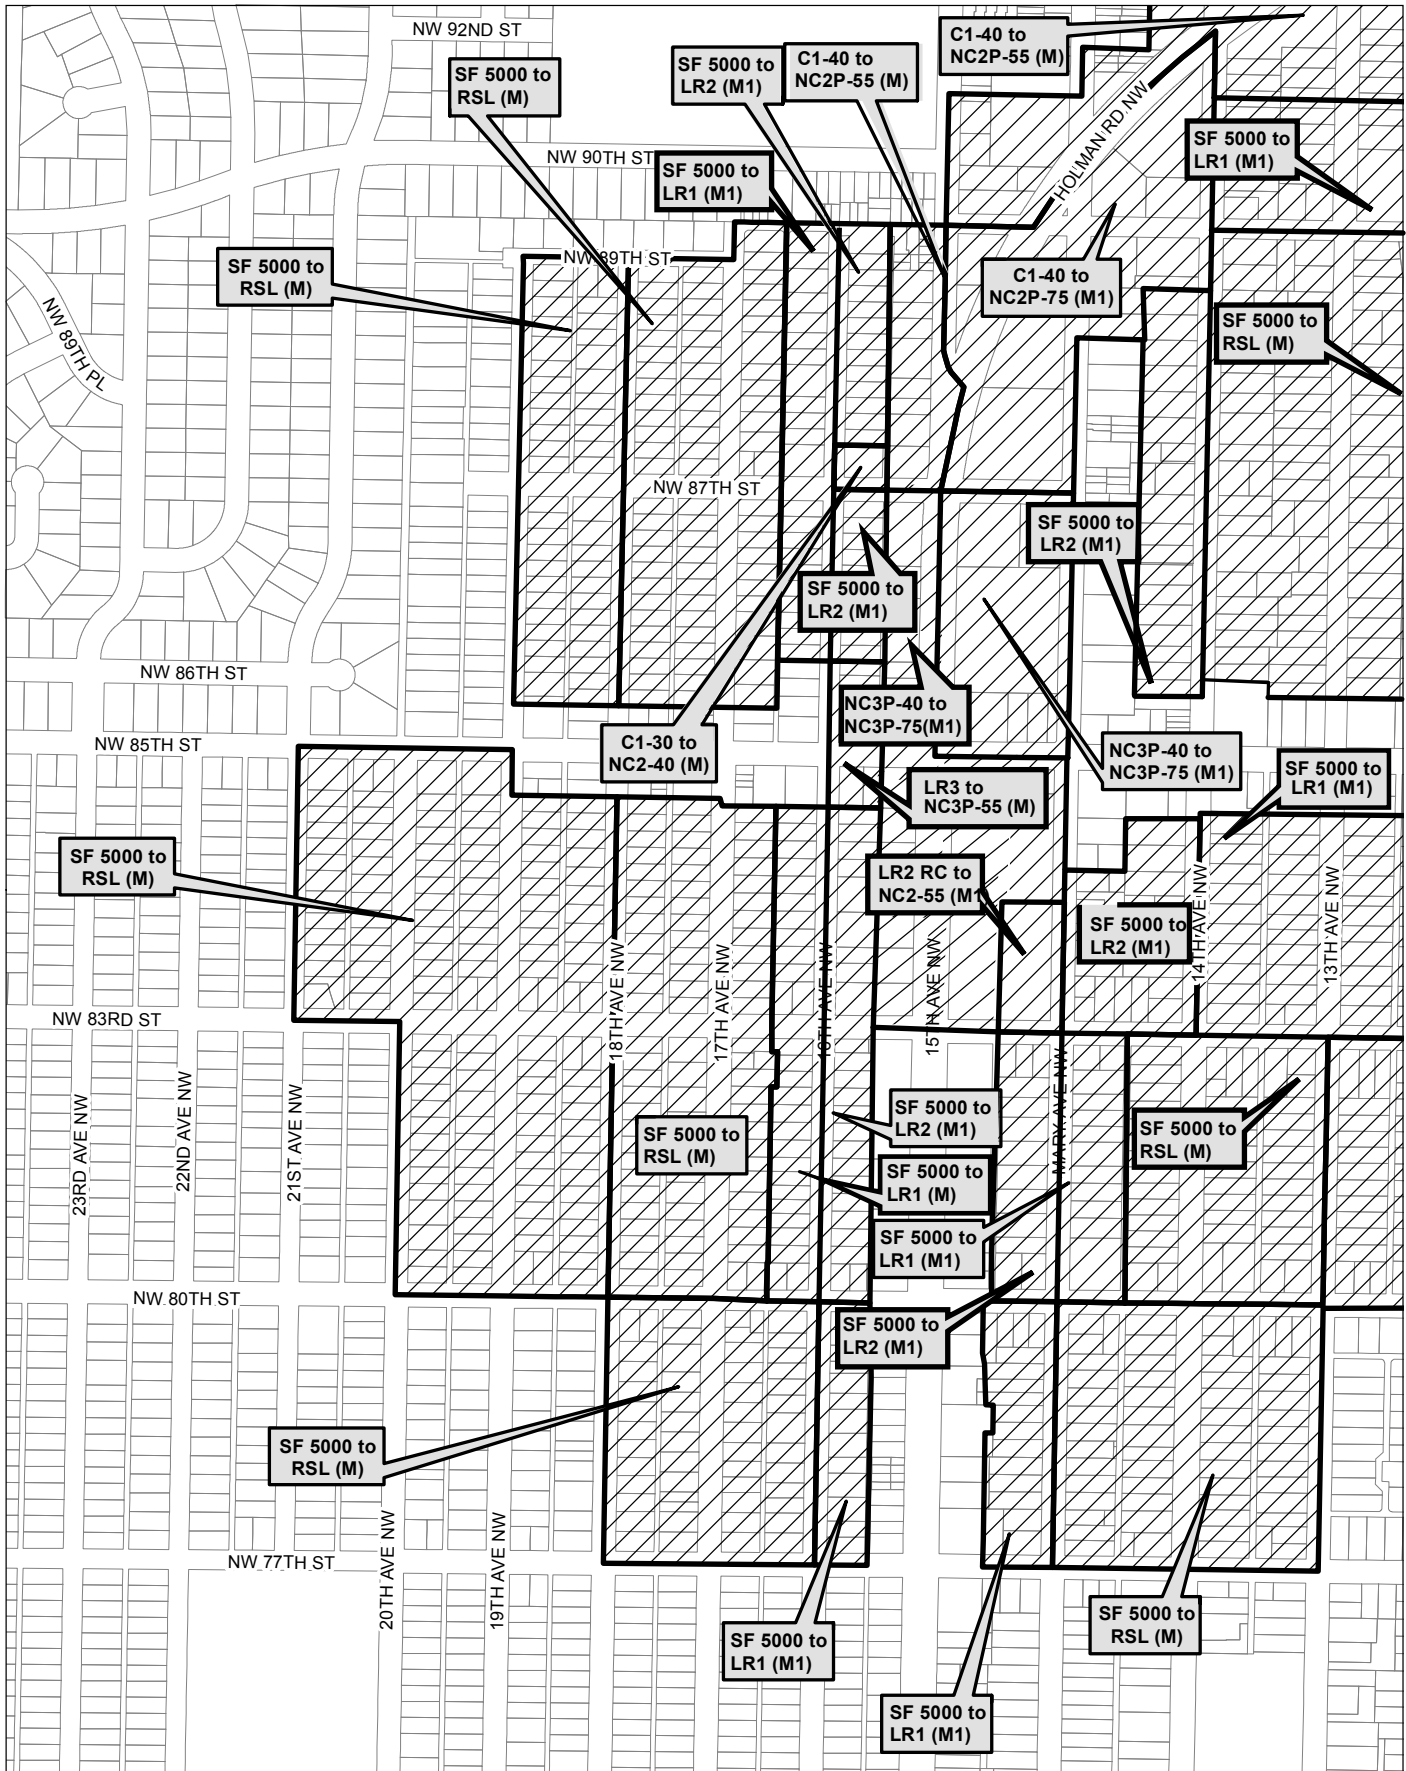

Map 6

 Area identified for specific rezone

No warranties of any sort, including accuracy, fitness, or merchantability, accompany this product. Copyright 2019, City of Seattle. Prepared March 2019, by Council Central Staff

Map 7

0 170 340 680 ft

 Area identified for specific rezone

No warranties of any sort, including accuracy, fitness, or merchantability, accompany this product. Copyright 2019, City of Seattle. Prepared March 2019, by Council Central Staff

Map 8

0 250 500 1,000 ft

 Area identified for specific rezone

No warranties of any sort, including accuracy, fitness, or merchantability, accompany this product. Copyright 2019, City of Seattle. Prepared March 2019, by Council Central Staff