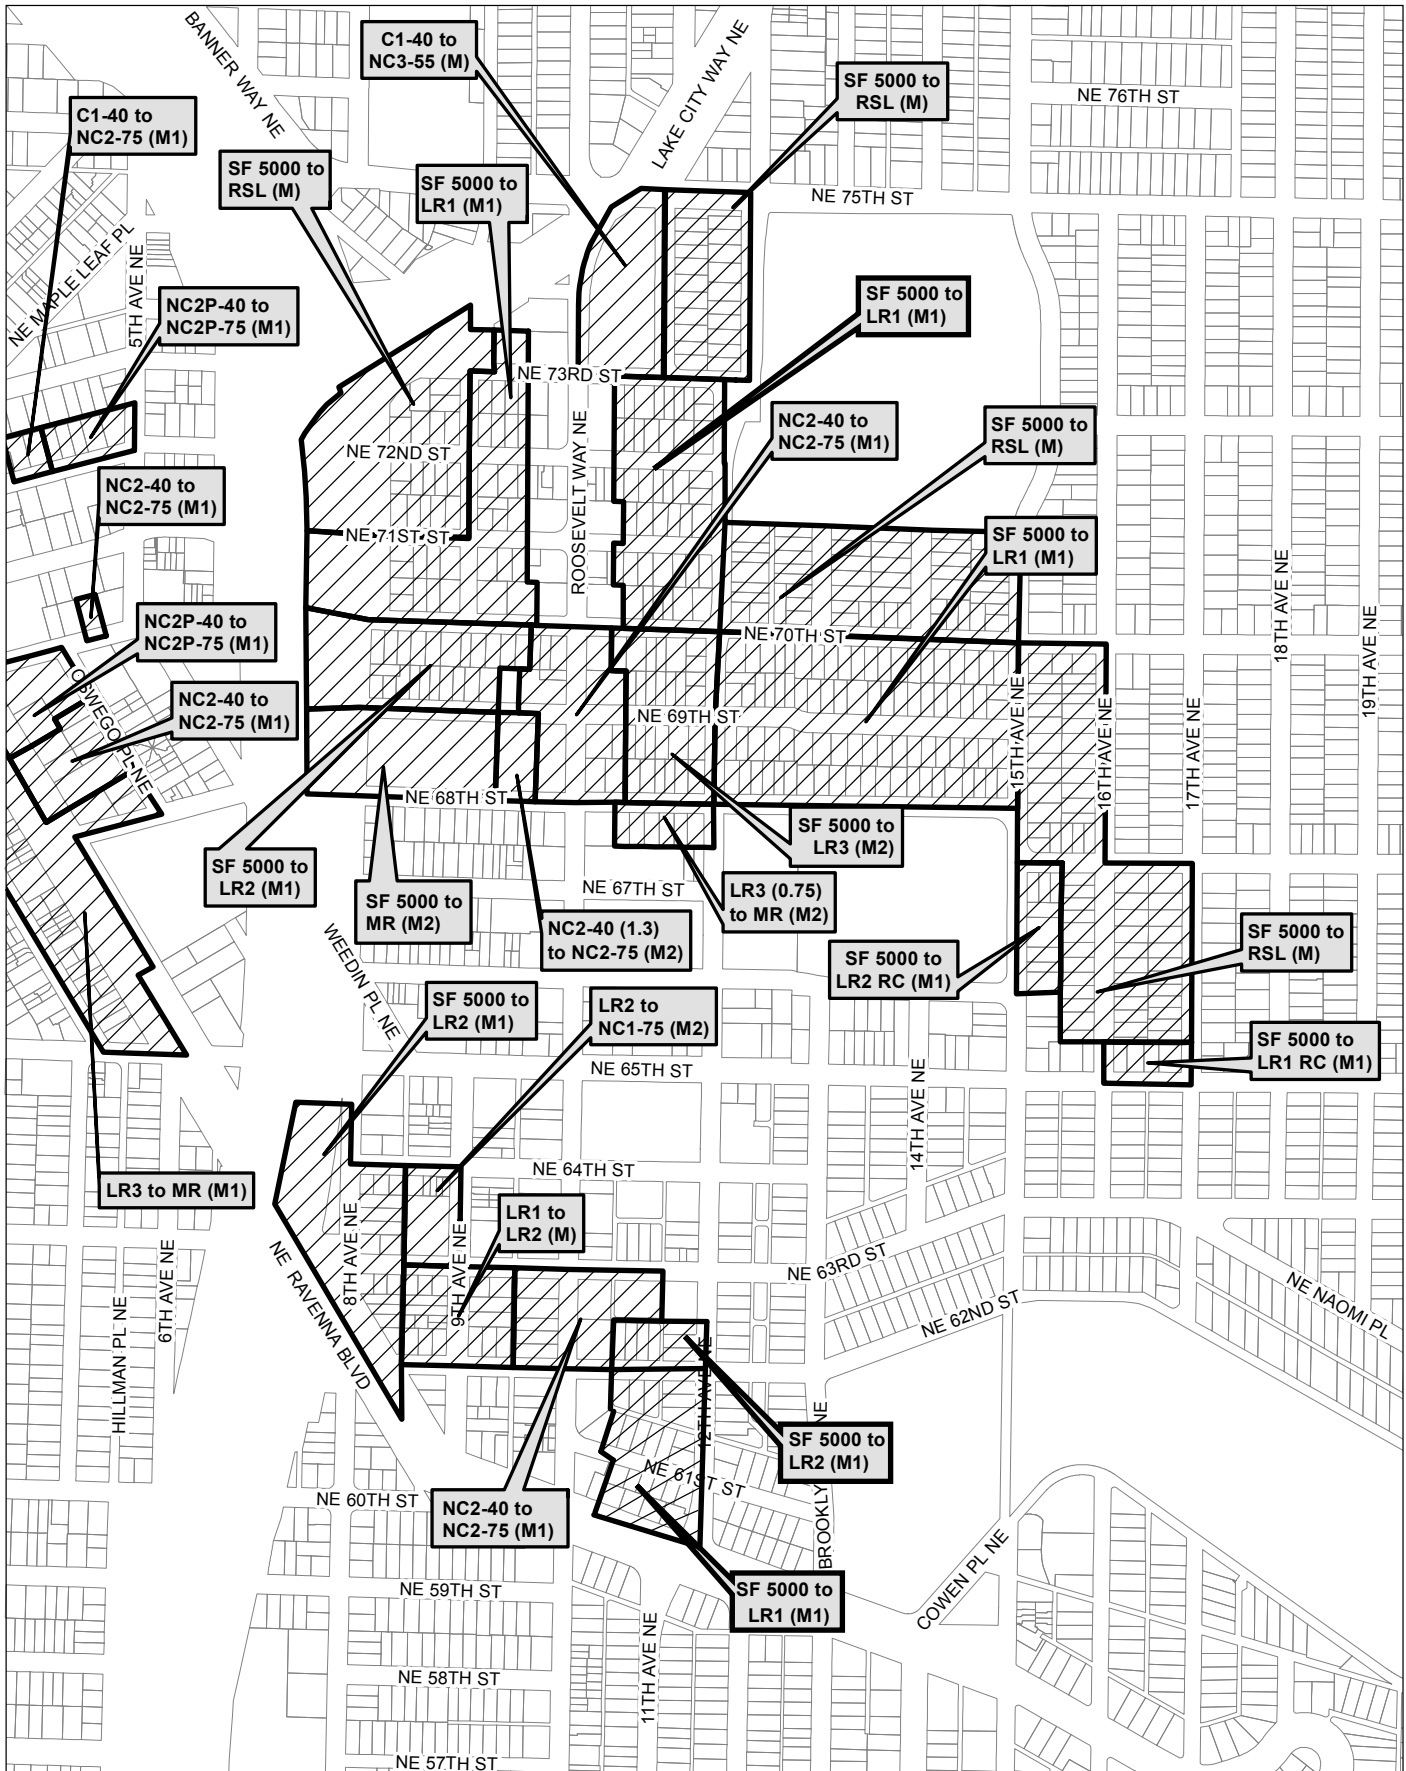

Map 20

0 300 600 1,200 ft

Area identified for specific rezone

No warranties of any sort, including accuracy, fitness, or merchantability, accompany this product. Copyright 2019, City of Seattle. Prepared March 2019, by Council Central Staff