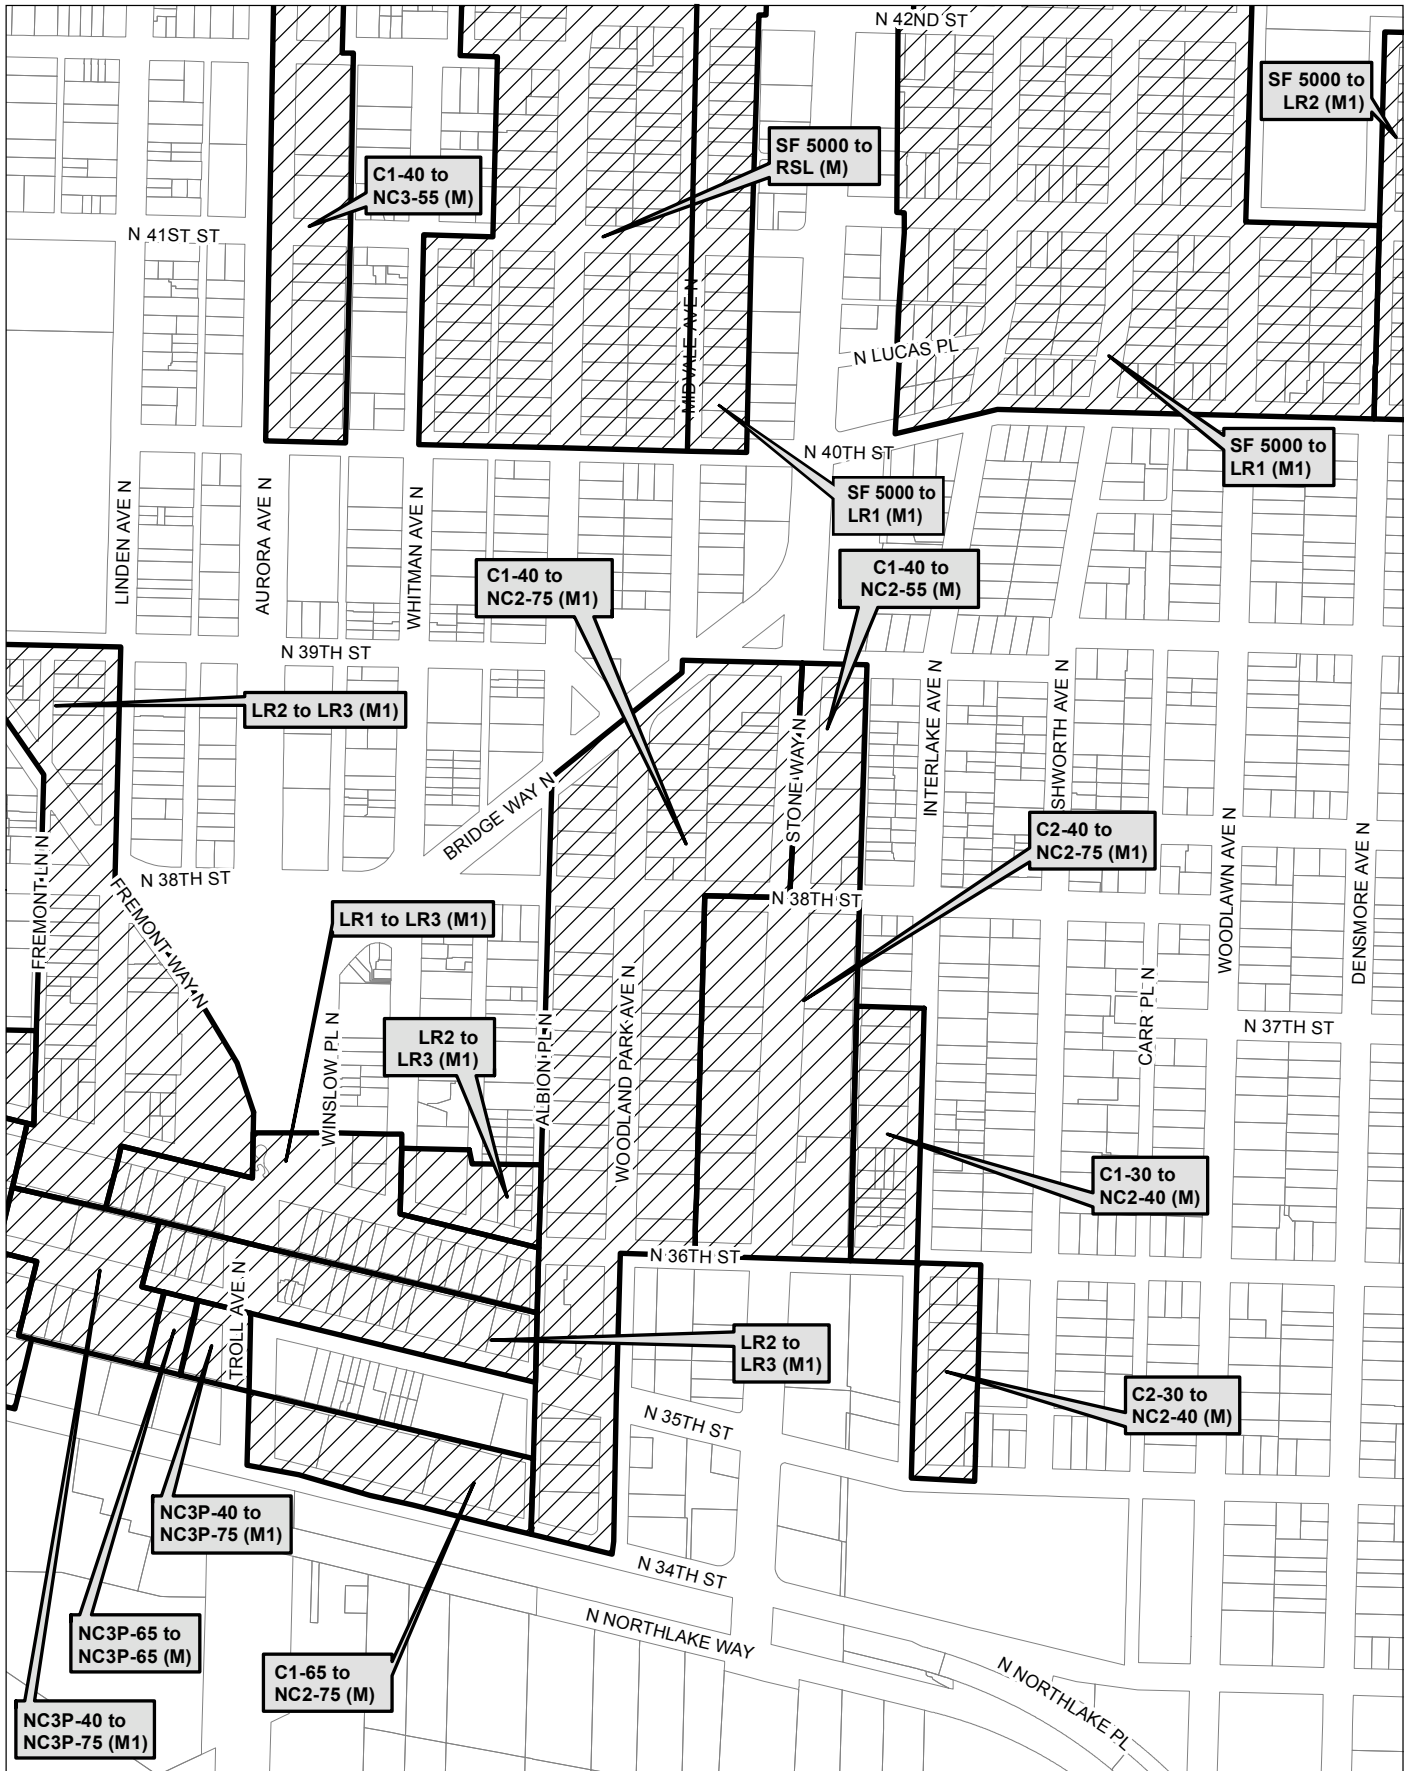

Map 15

0 225 450 900 ft

 Area identified for specific rezone

No warranties of any sort, including accuracy, fitness, or merchantability, accompany this product. Copyright 2019, City of Seattle. Prepared March 2019, by Council Central Staff

Map 16

0 225 450 900 ft

 Area identified for specific rezone

No warranties of any sort, including accuracy, fitness, or merchantability, accompany this product. Copyright 2019, City of Seattle. Prepared March 2019, by Council Central Staff