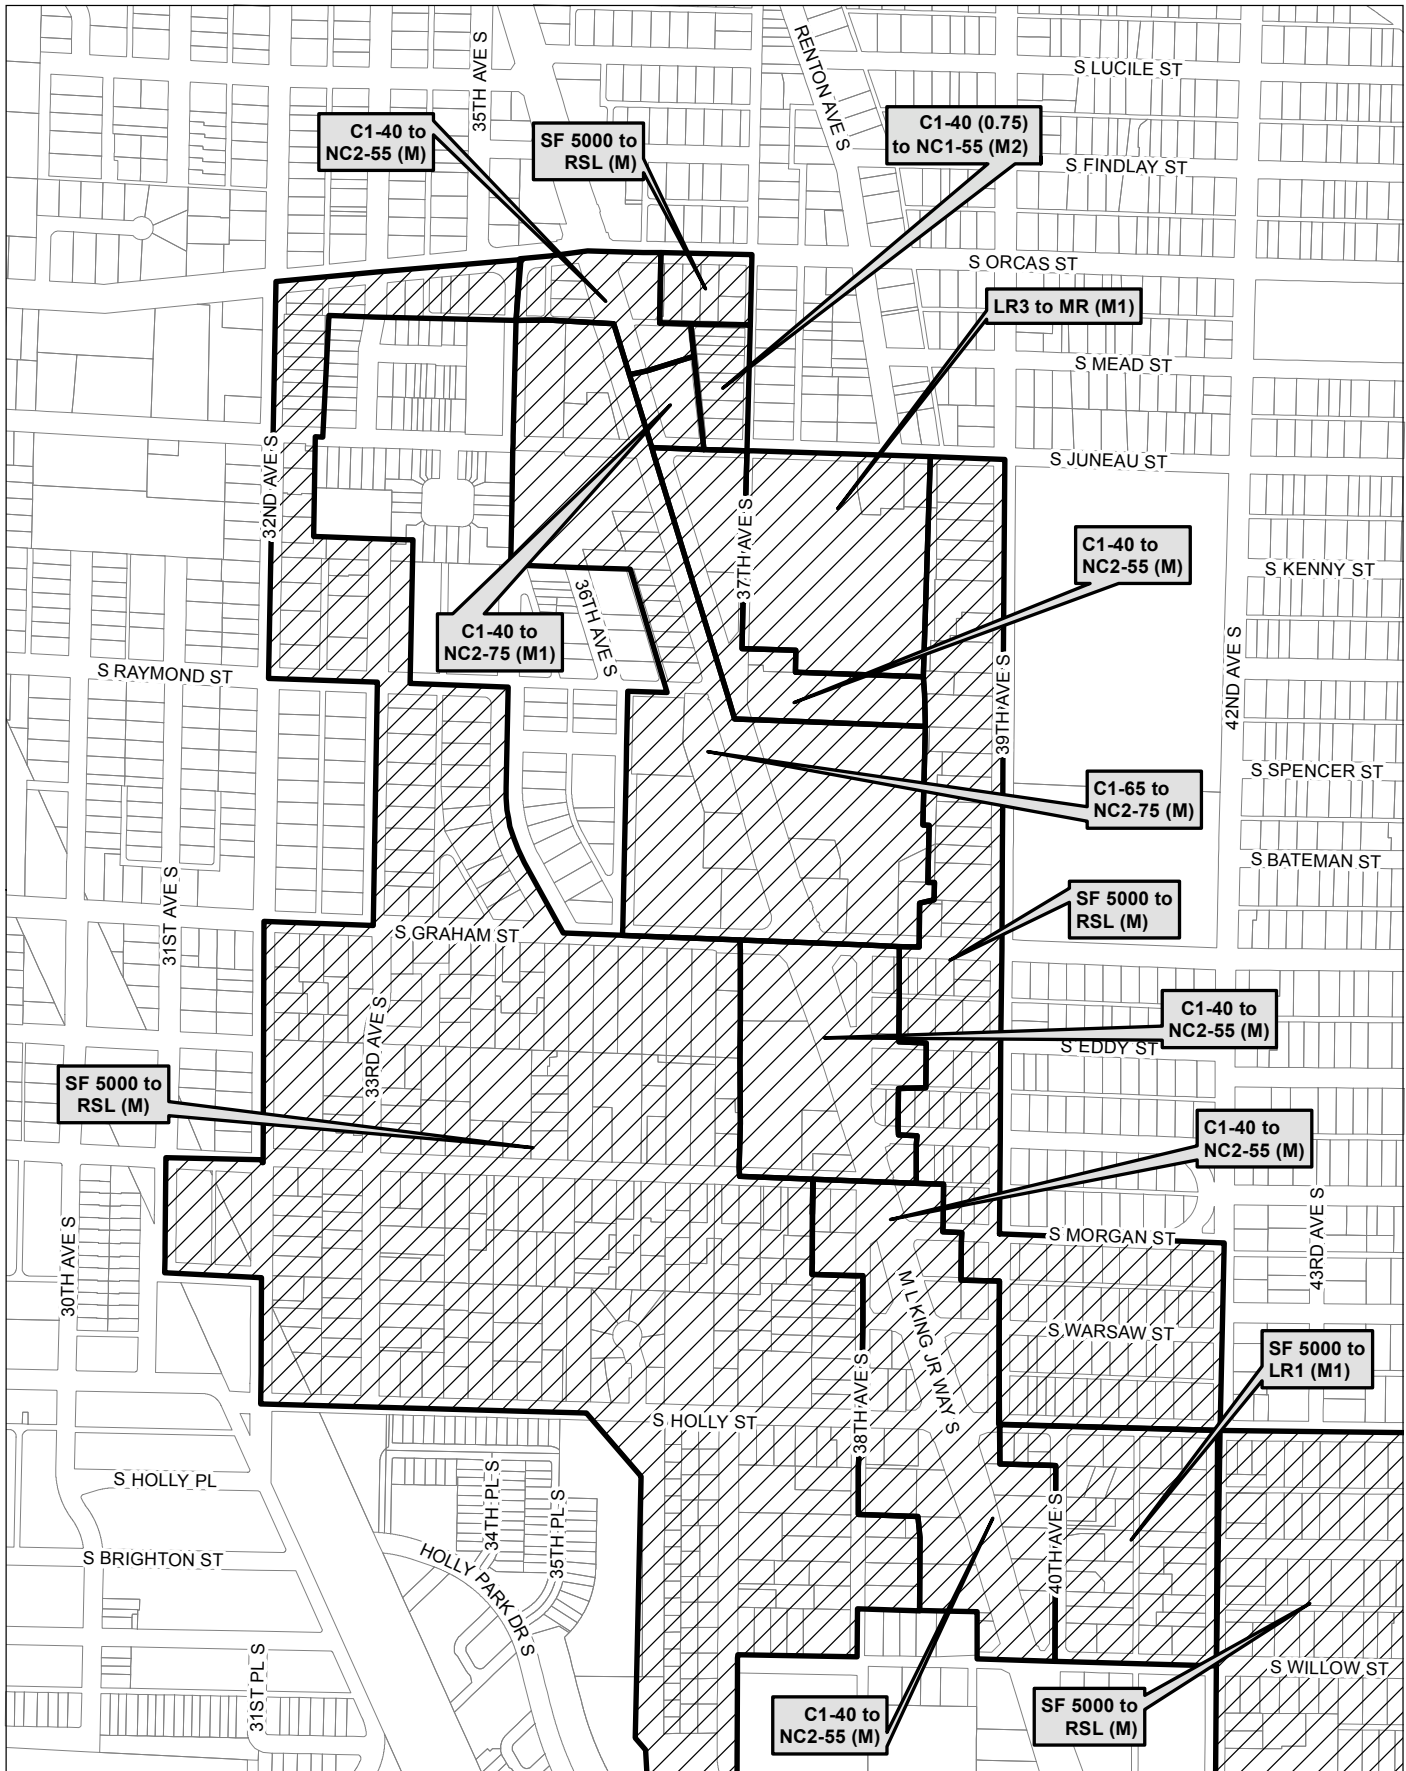

Map 39

0 275 550 1,100 ft

Area identified for specific rezone

No warranties of any sort, including accuracy, fitness, or merchantability, accompany this product. Copyright 2019, City of Seattle. Prepared March 2019, by Council Central Staff