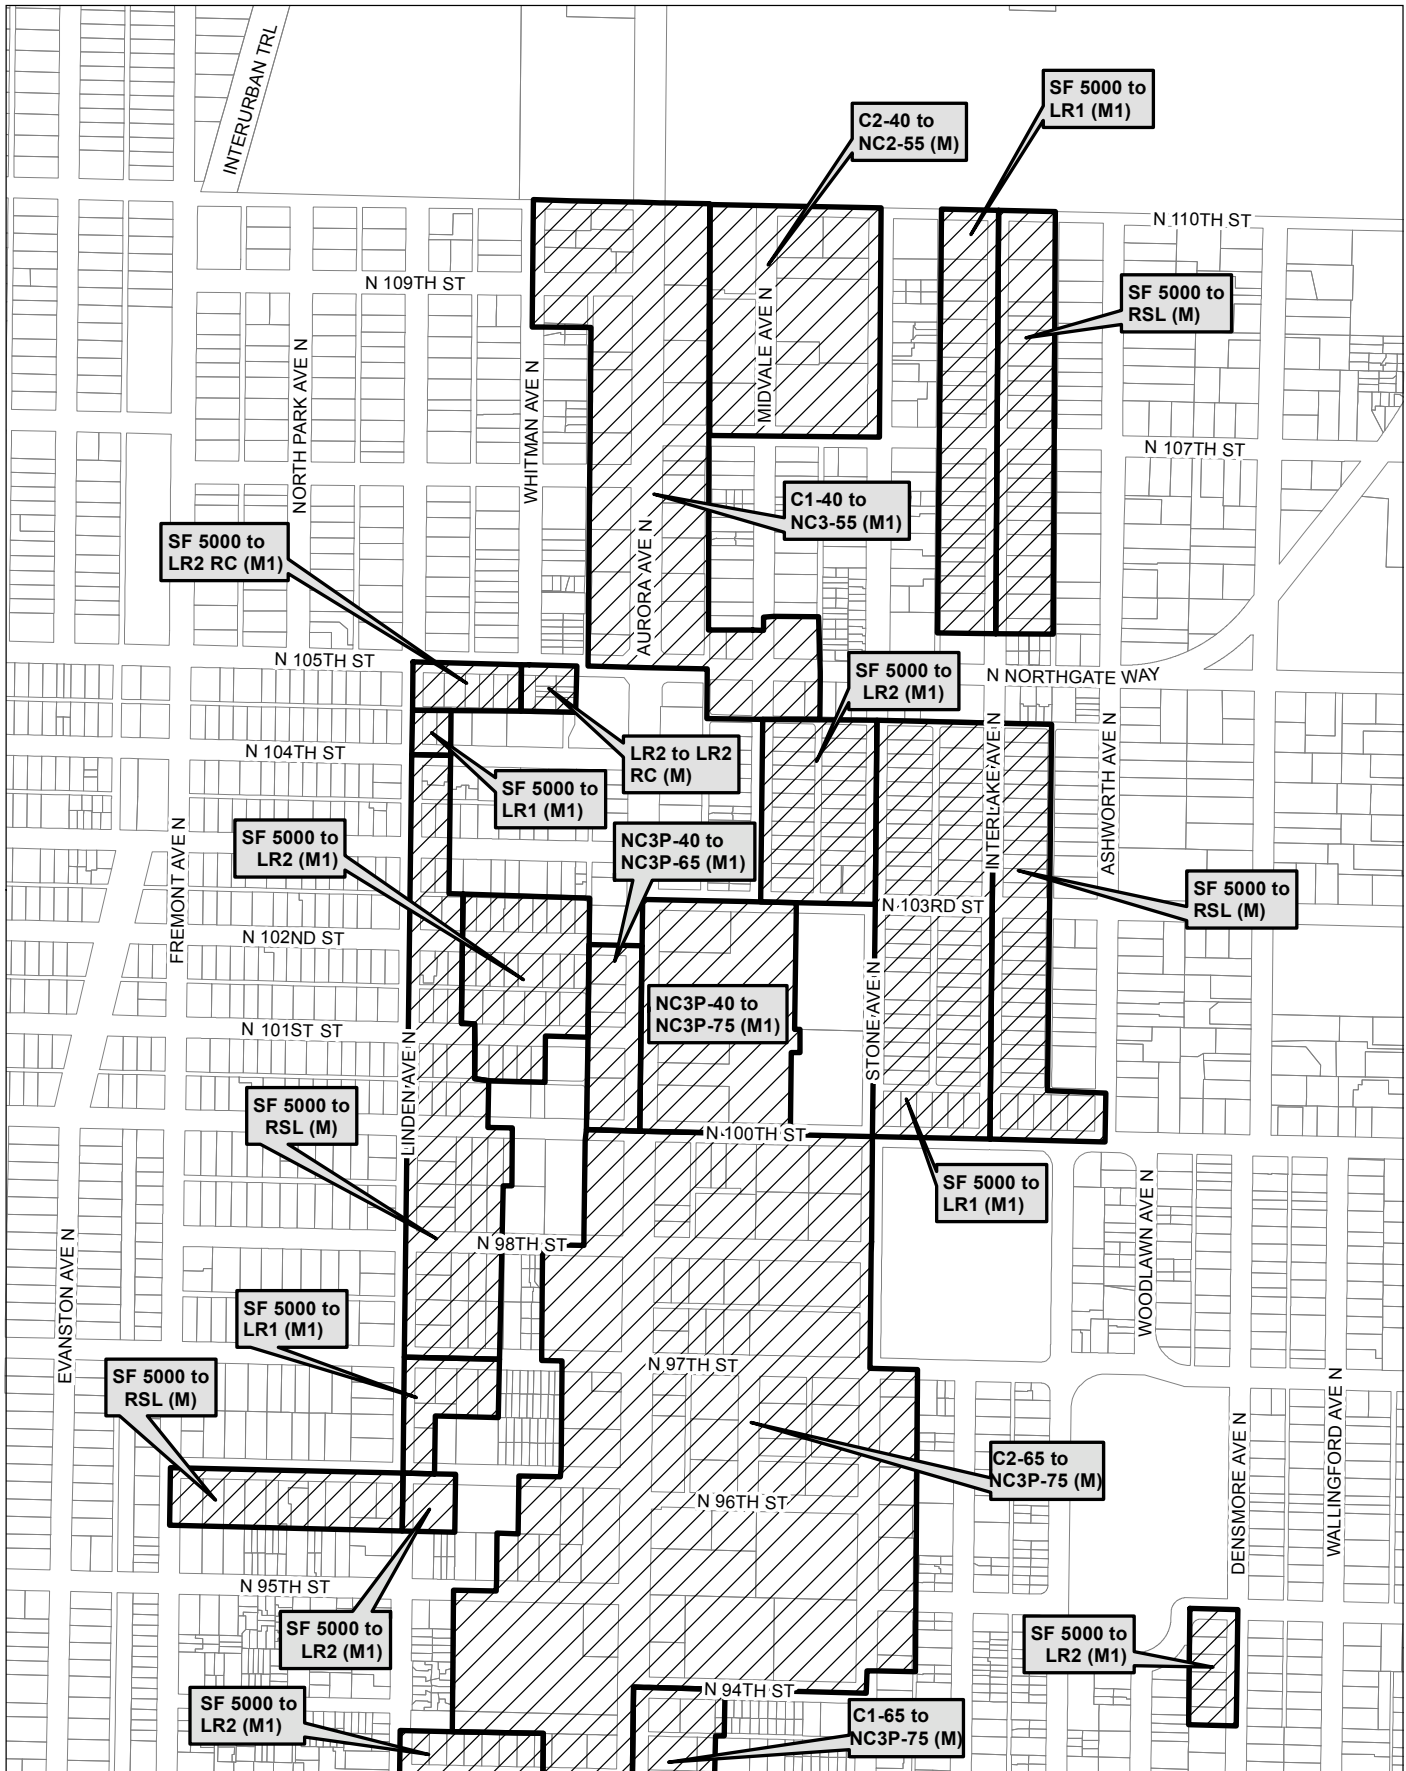

Map 4

0 190 380 760 ft

 Area identified for specific rezone

No warranties of any sort, including accuracy, fitness, or merchantability, accompany this product. Copyright 2019, City of Seattle. Prepared March 2019, by Council Central Staff

Map 5

0 285 570 1,140 ft

 Area identified for specific rezone

No warranties of any sort, including accuracy, fitness, or merchantability, accompany this product. Copyright 2019, City of Seattle. Prepared March 2019, by Council Central Staff