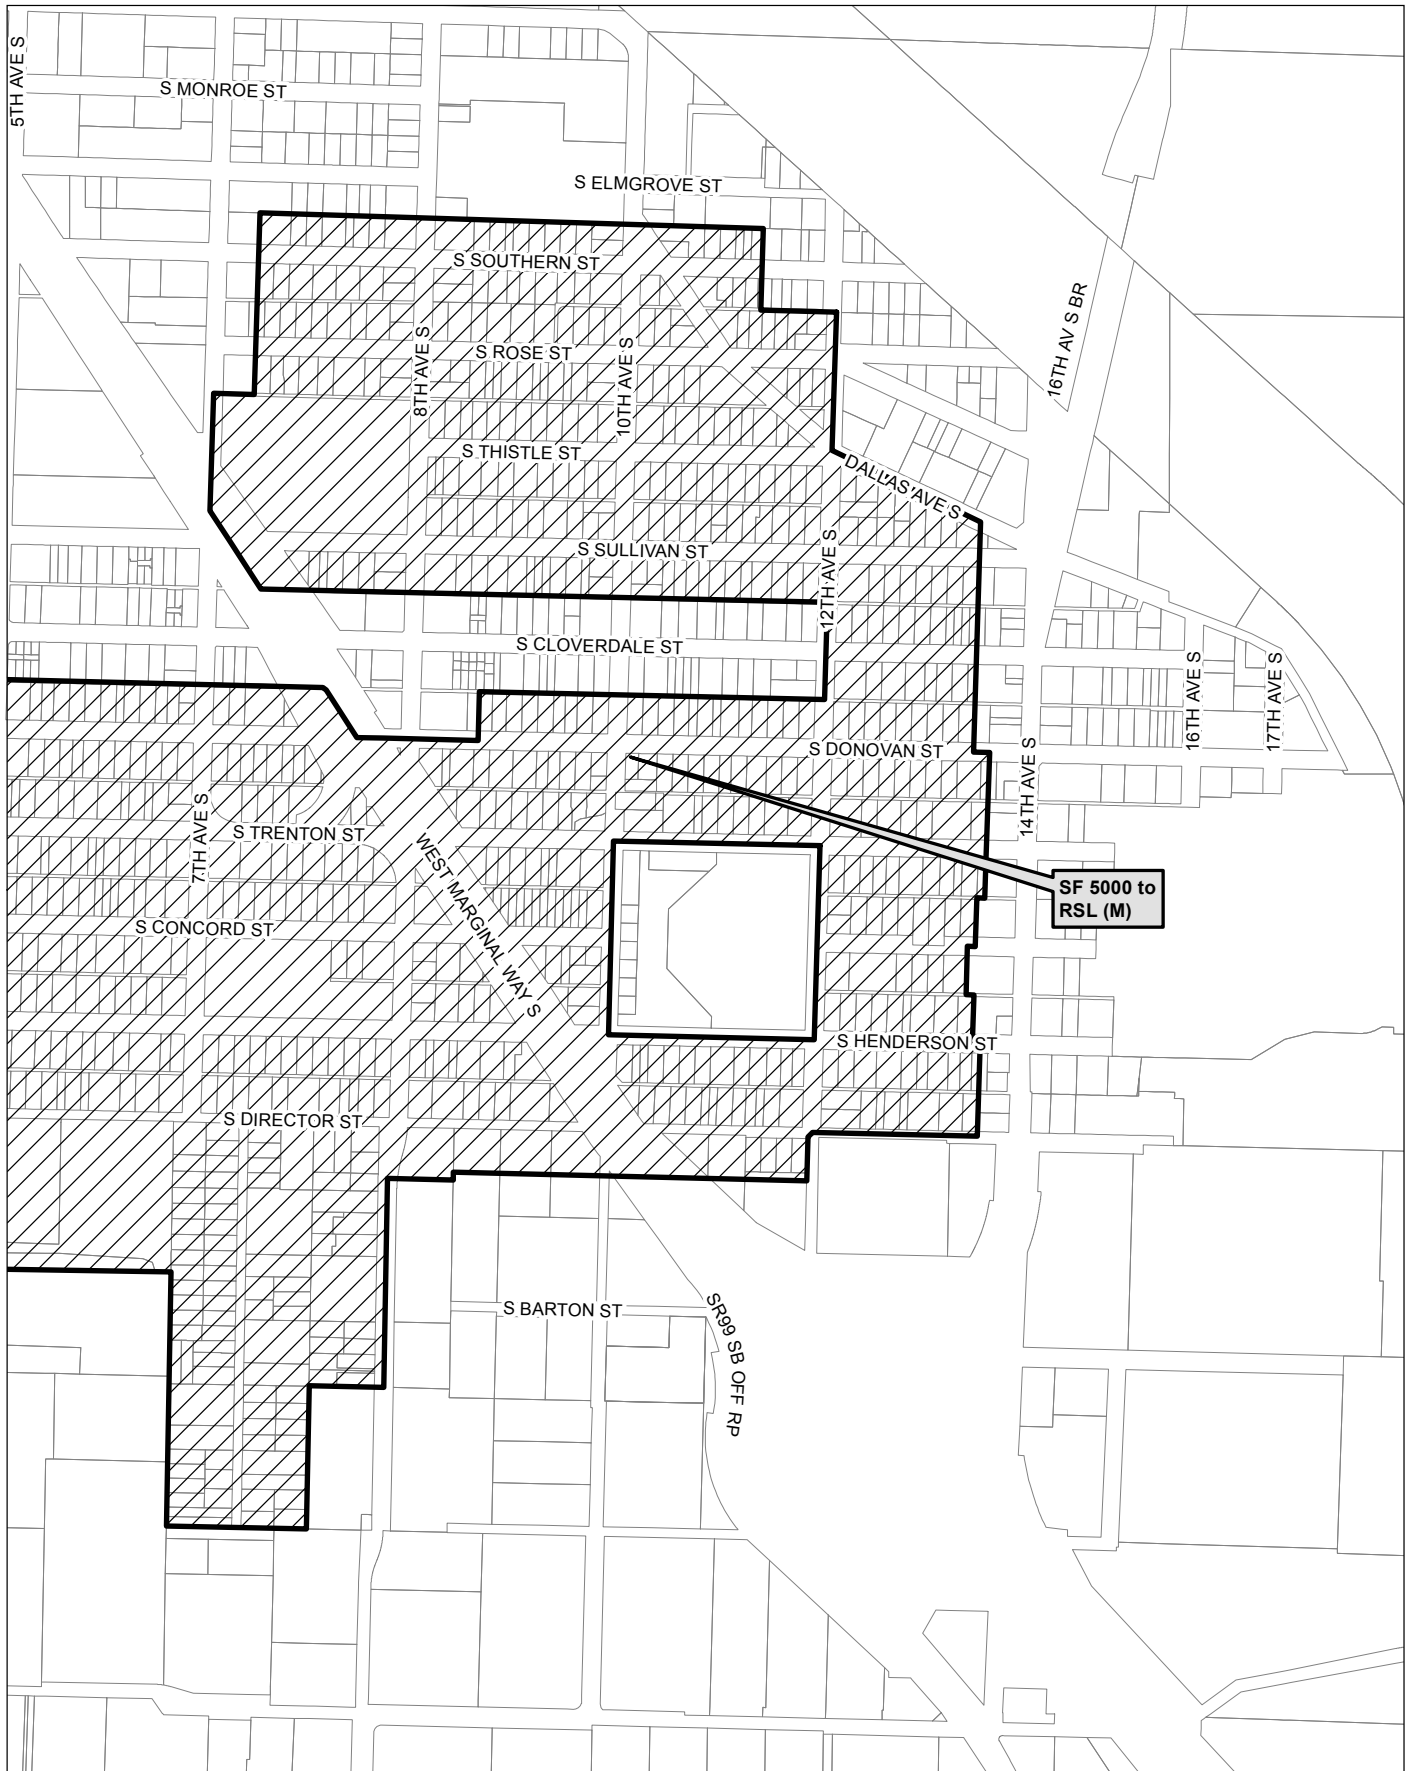

Map 45

Area identified for specific rezone

No warranties of any sort, including accuracy, fitness, or merchantability, accompany this product. Copyright 2019, City of Seattle. Prepared March 2019, by Council Central Staff