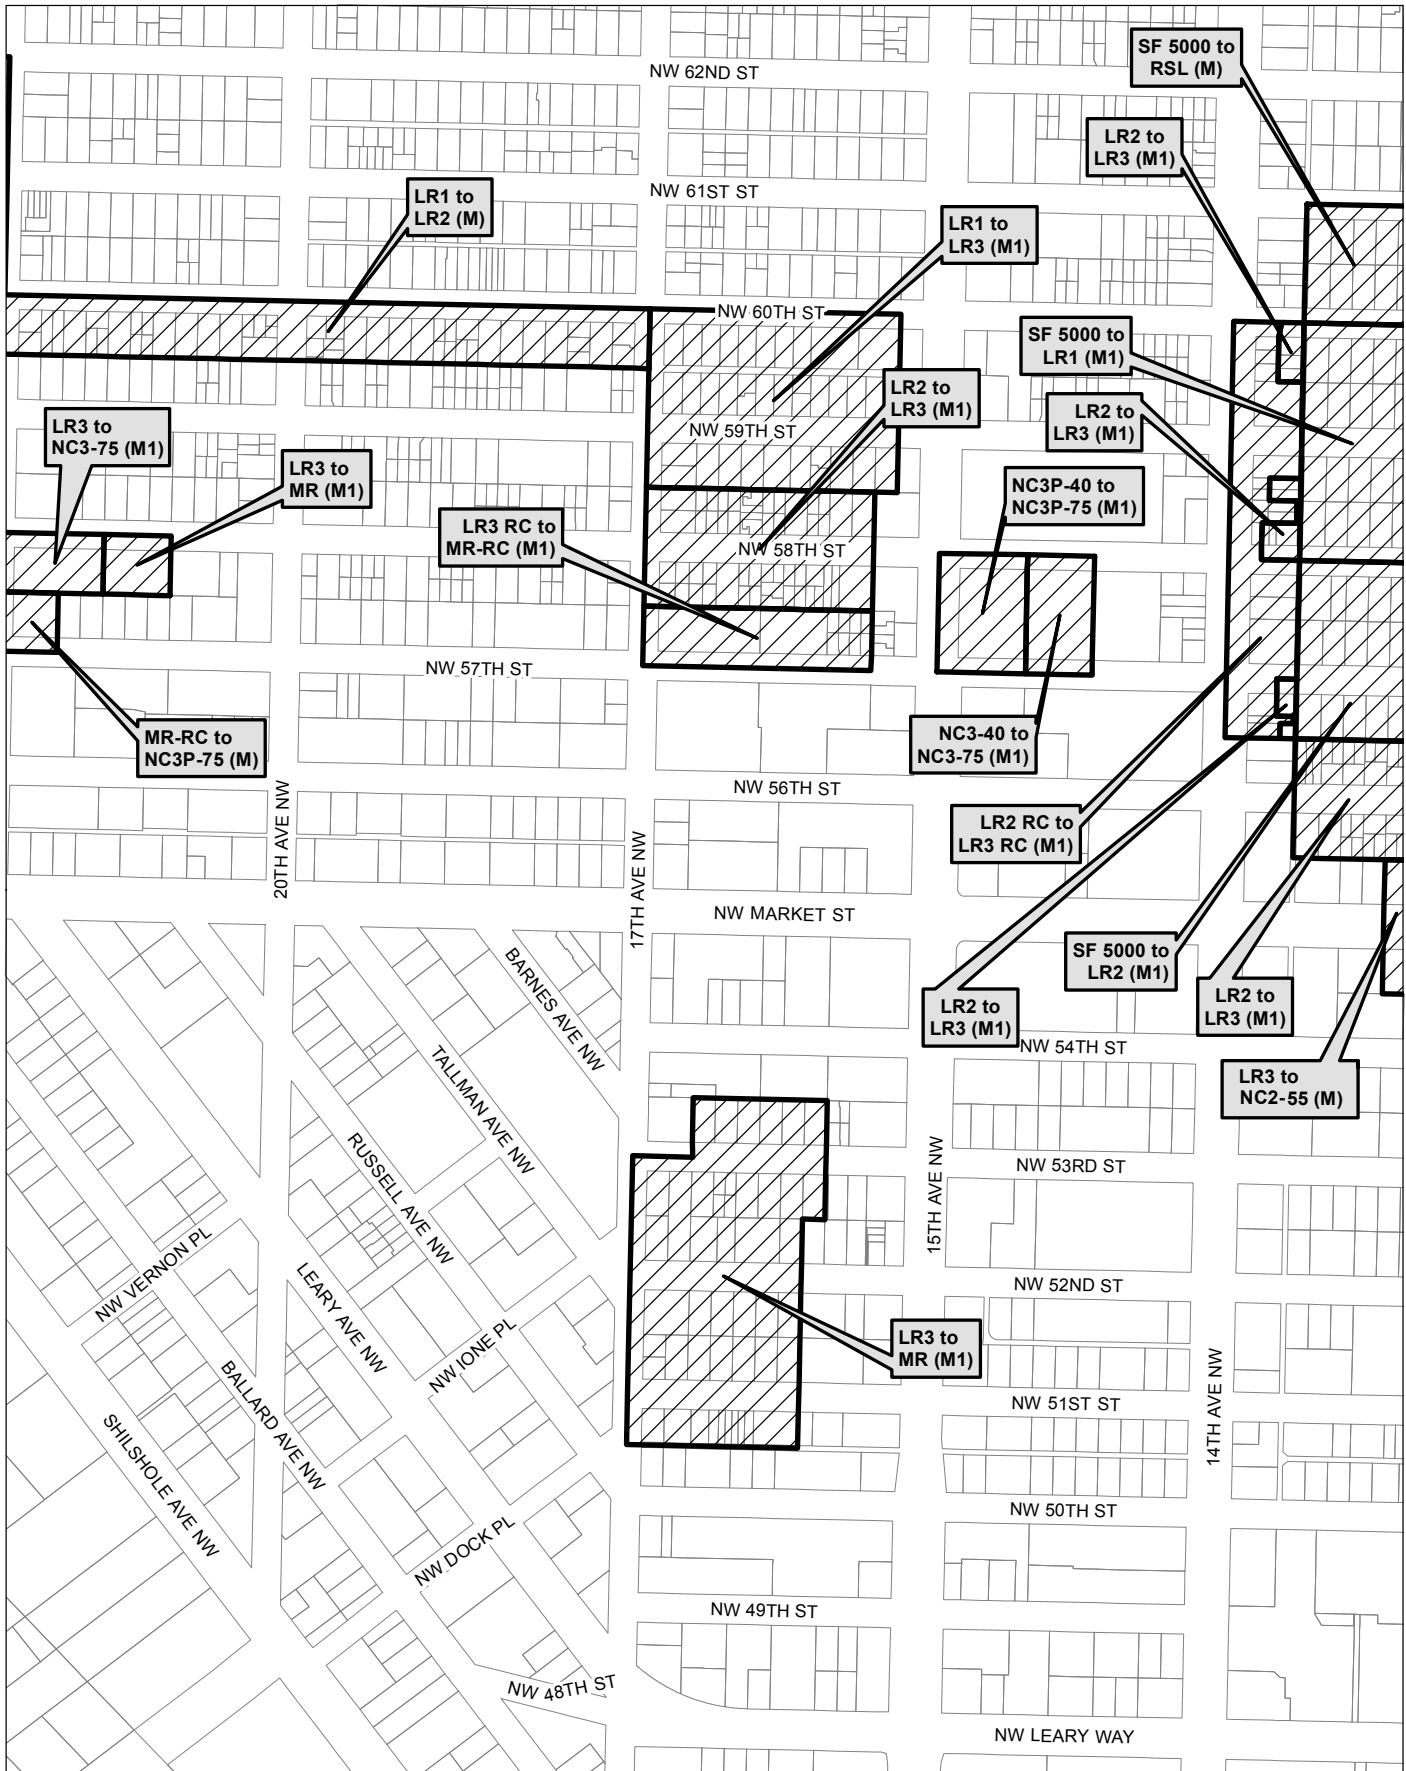

Map 12

0 225 450 900 ft

Area identified for specific rezone

No warranties of any sort, including accuracy, fitness, or merchantability, accompany this product. Copyright 2019, City of Seattle. Prepared March 2019, by Council Central Staff