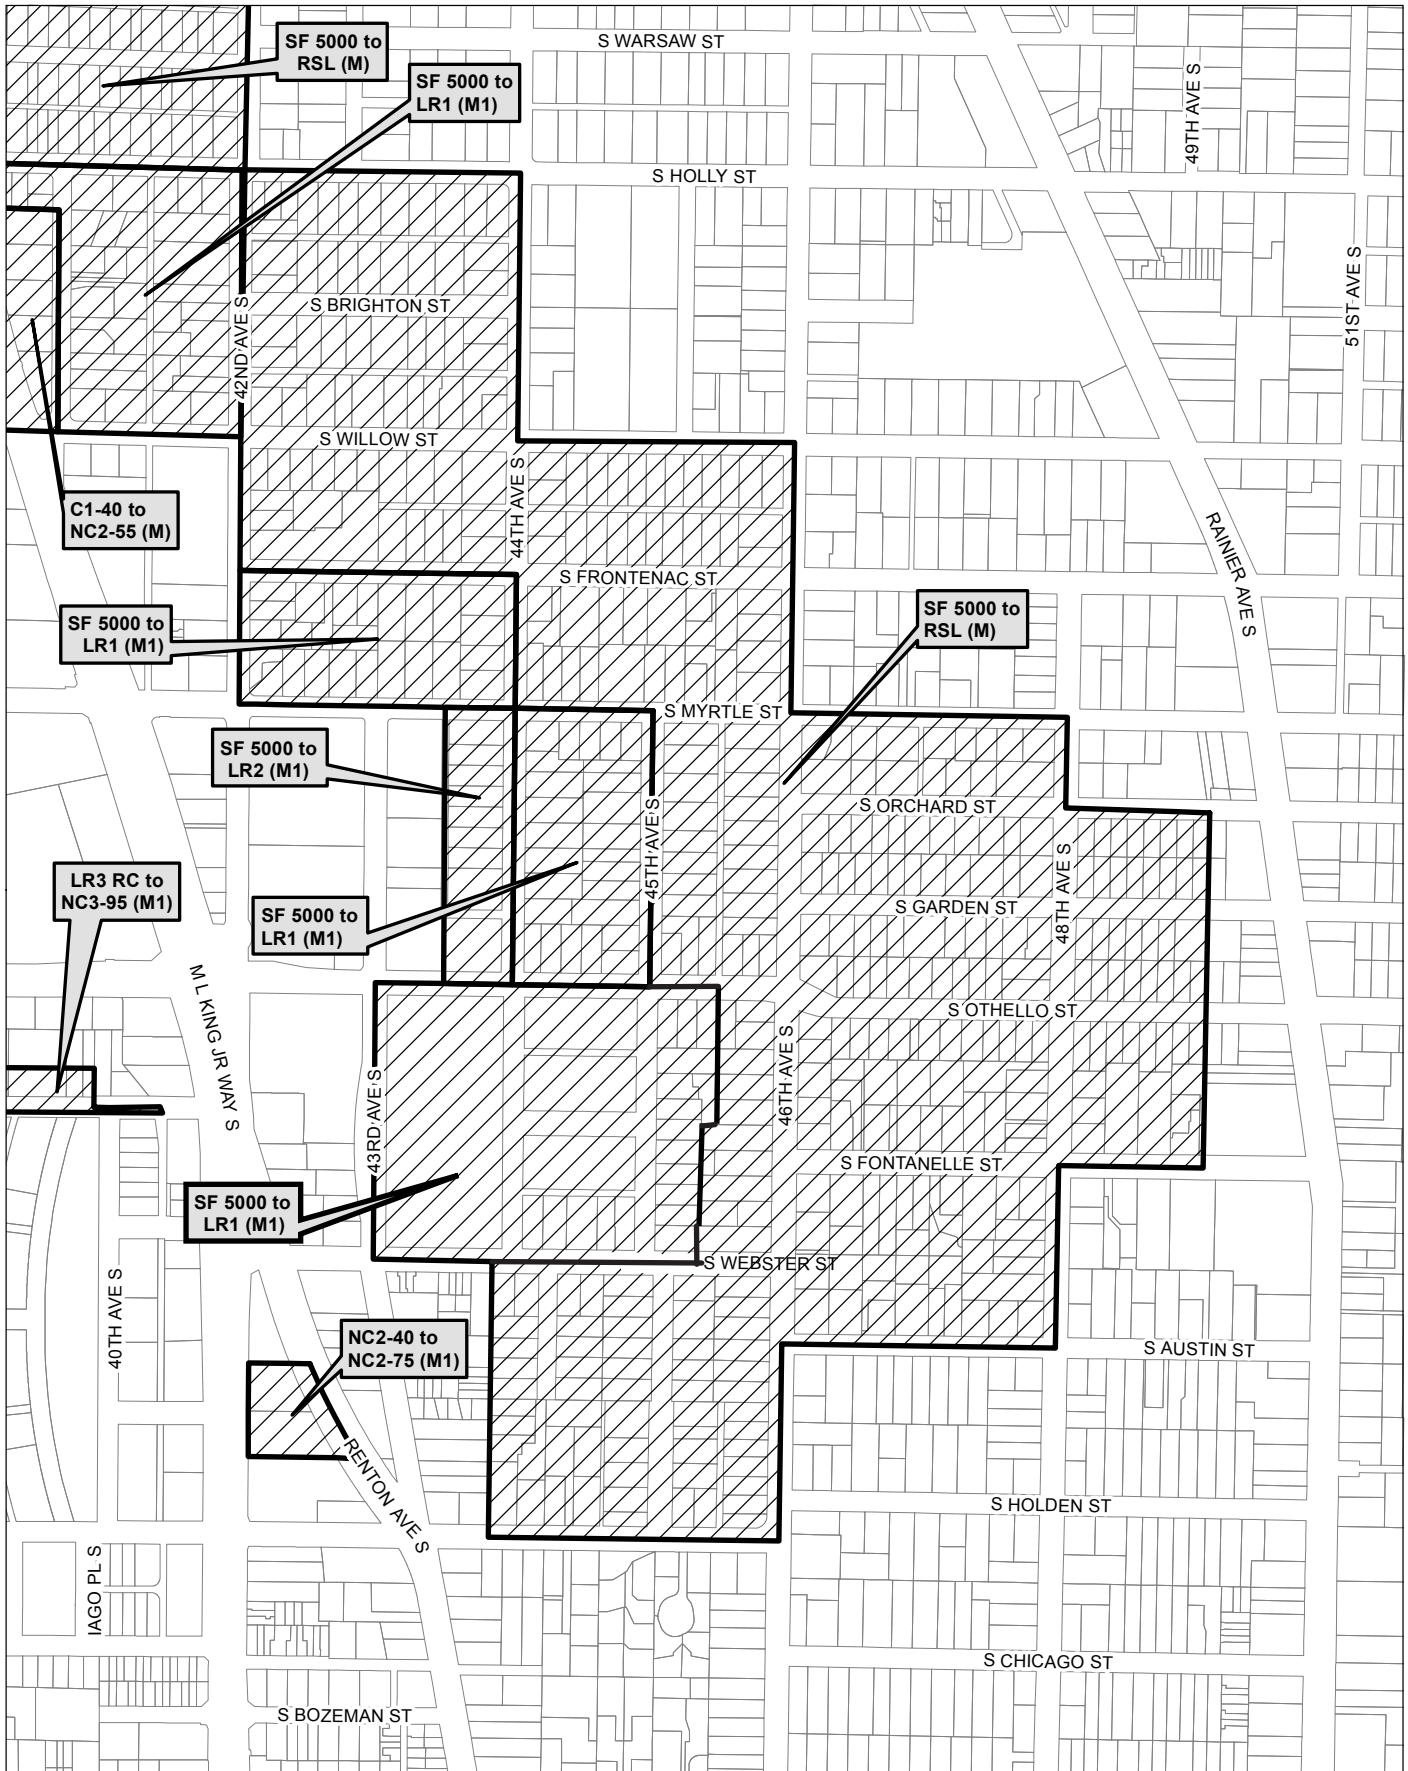

Map 41

0 245 490 980 ft

Area identified for specific rezone

No warranties of any sort, including accuracy, fitness, or merchantability, accompany this product.
Copyright 2019, City of Seattle.
Prepared March 2019, by Council Central Staff