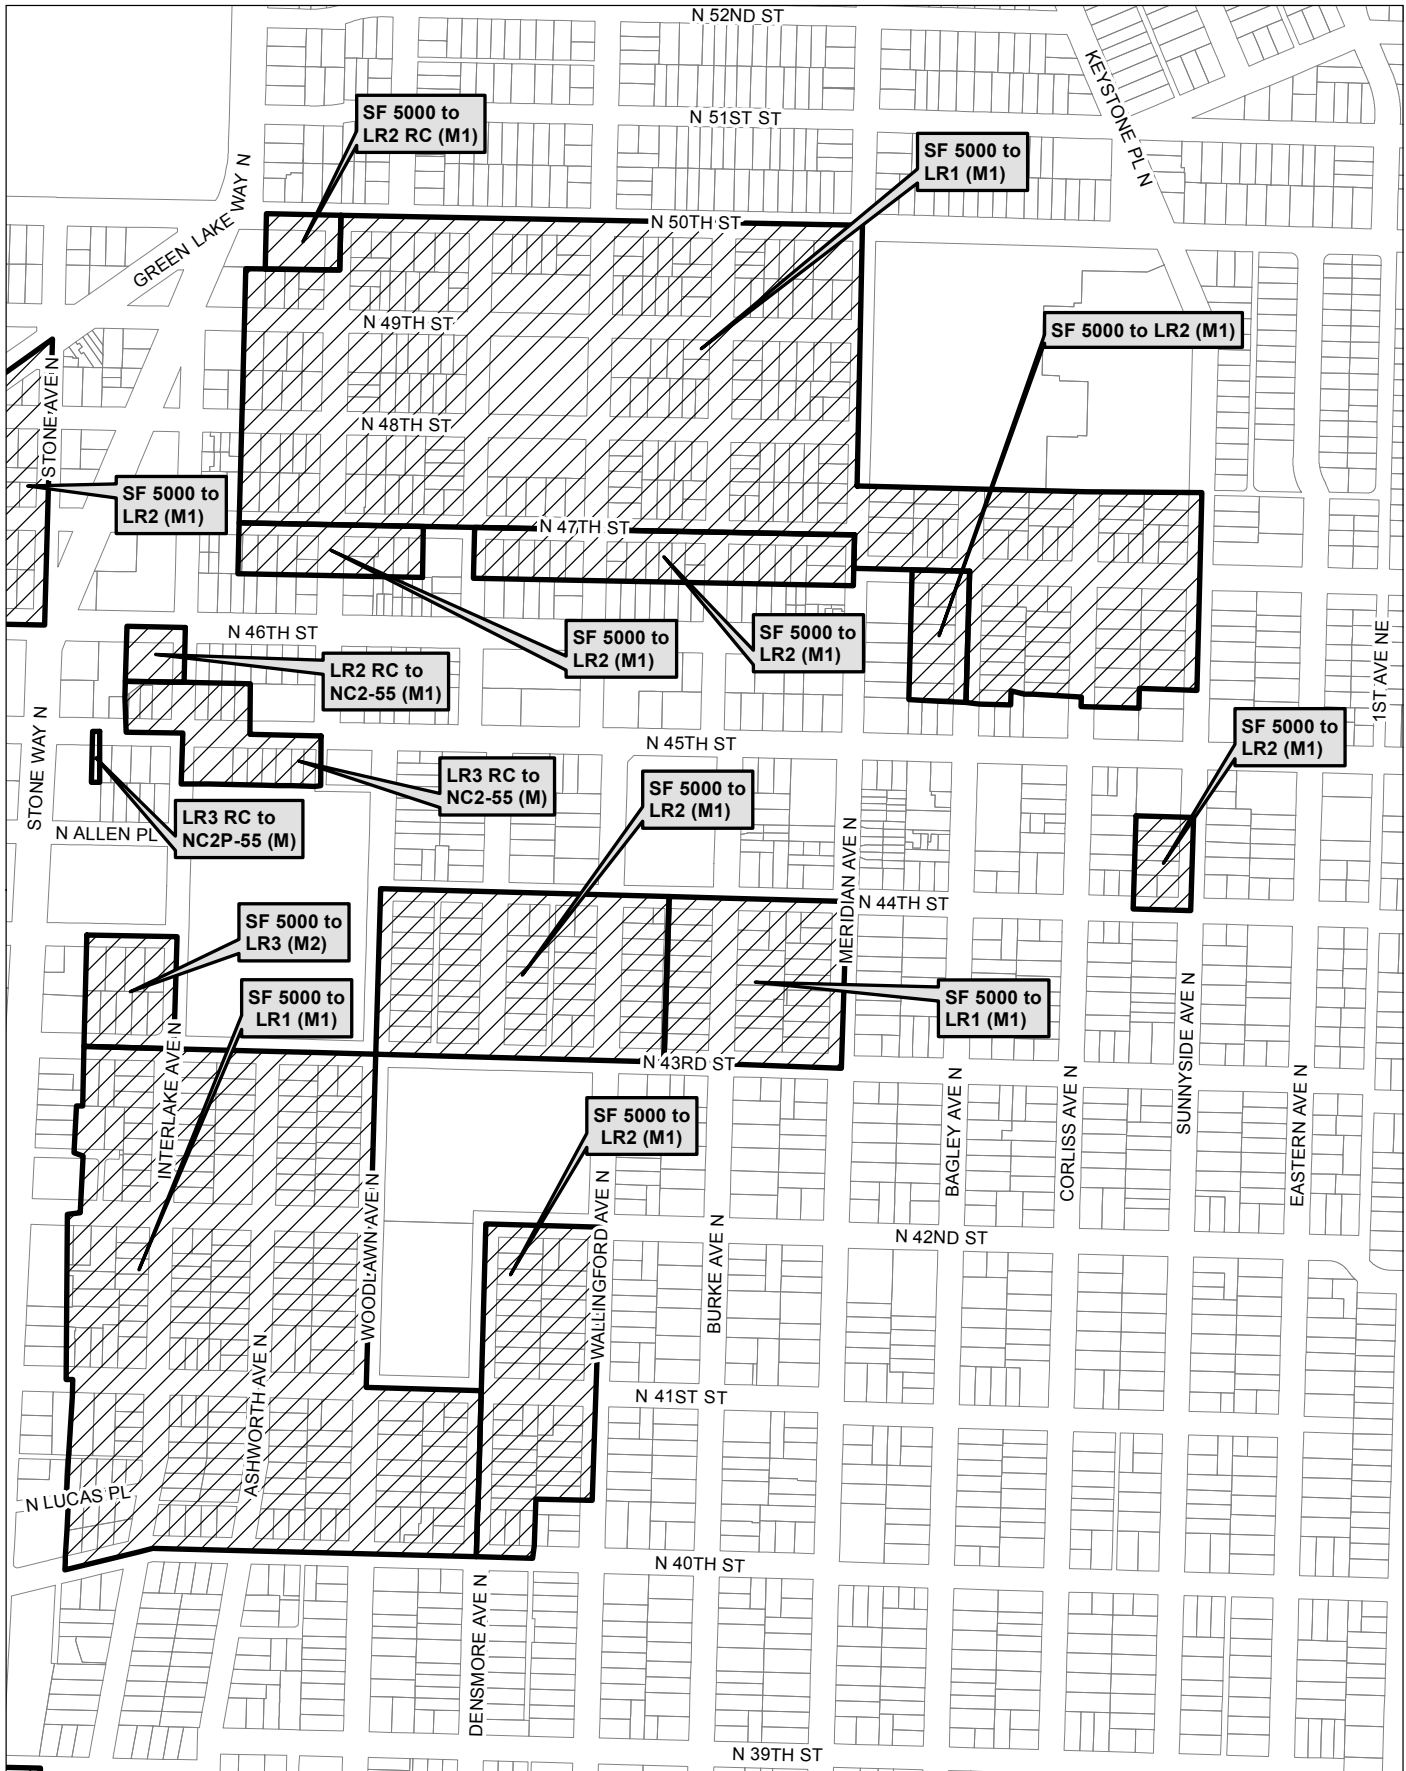

Map 18

0 255 510 1,020 ft

Area identified for specific rezone

No warranties of any sort, including accuracy, fitness, or merchantability, accompany this product. Copyright 2019, City of Seattle. Prepared March 2019, by Council Central Staff