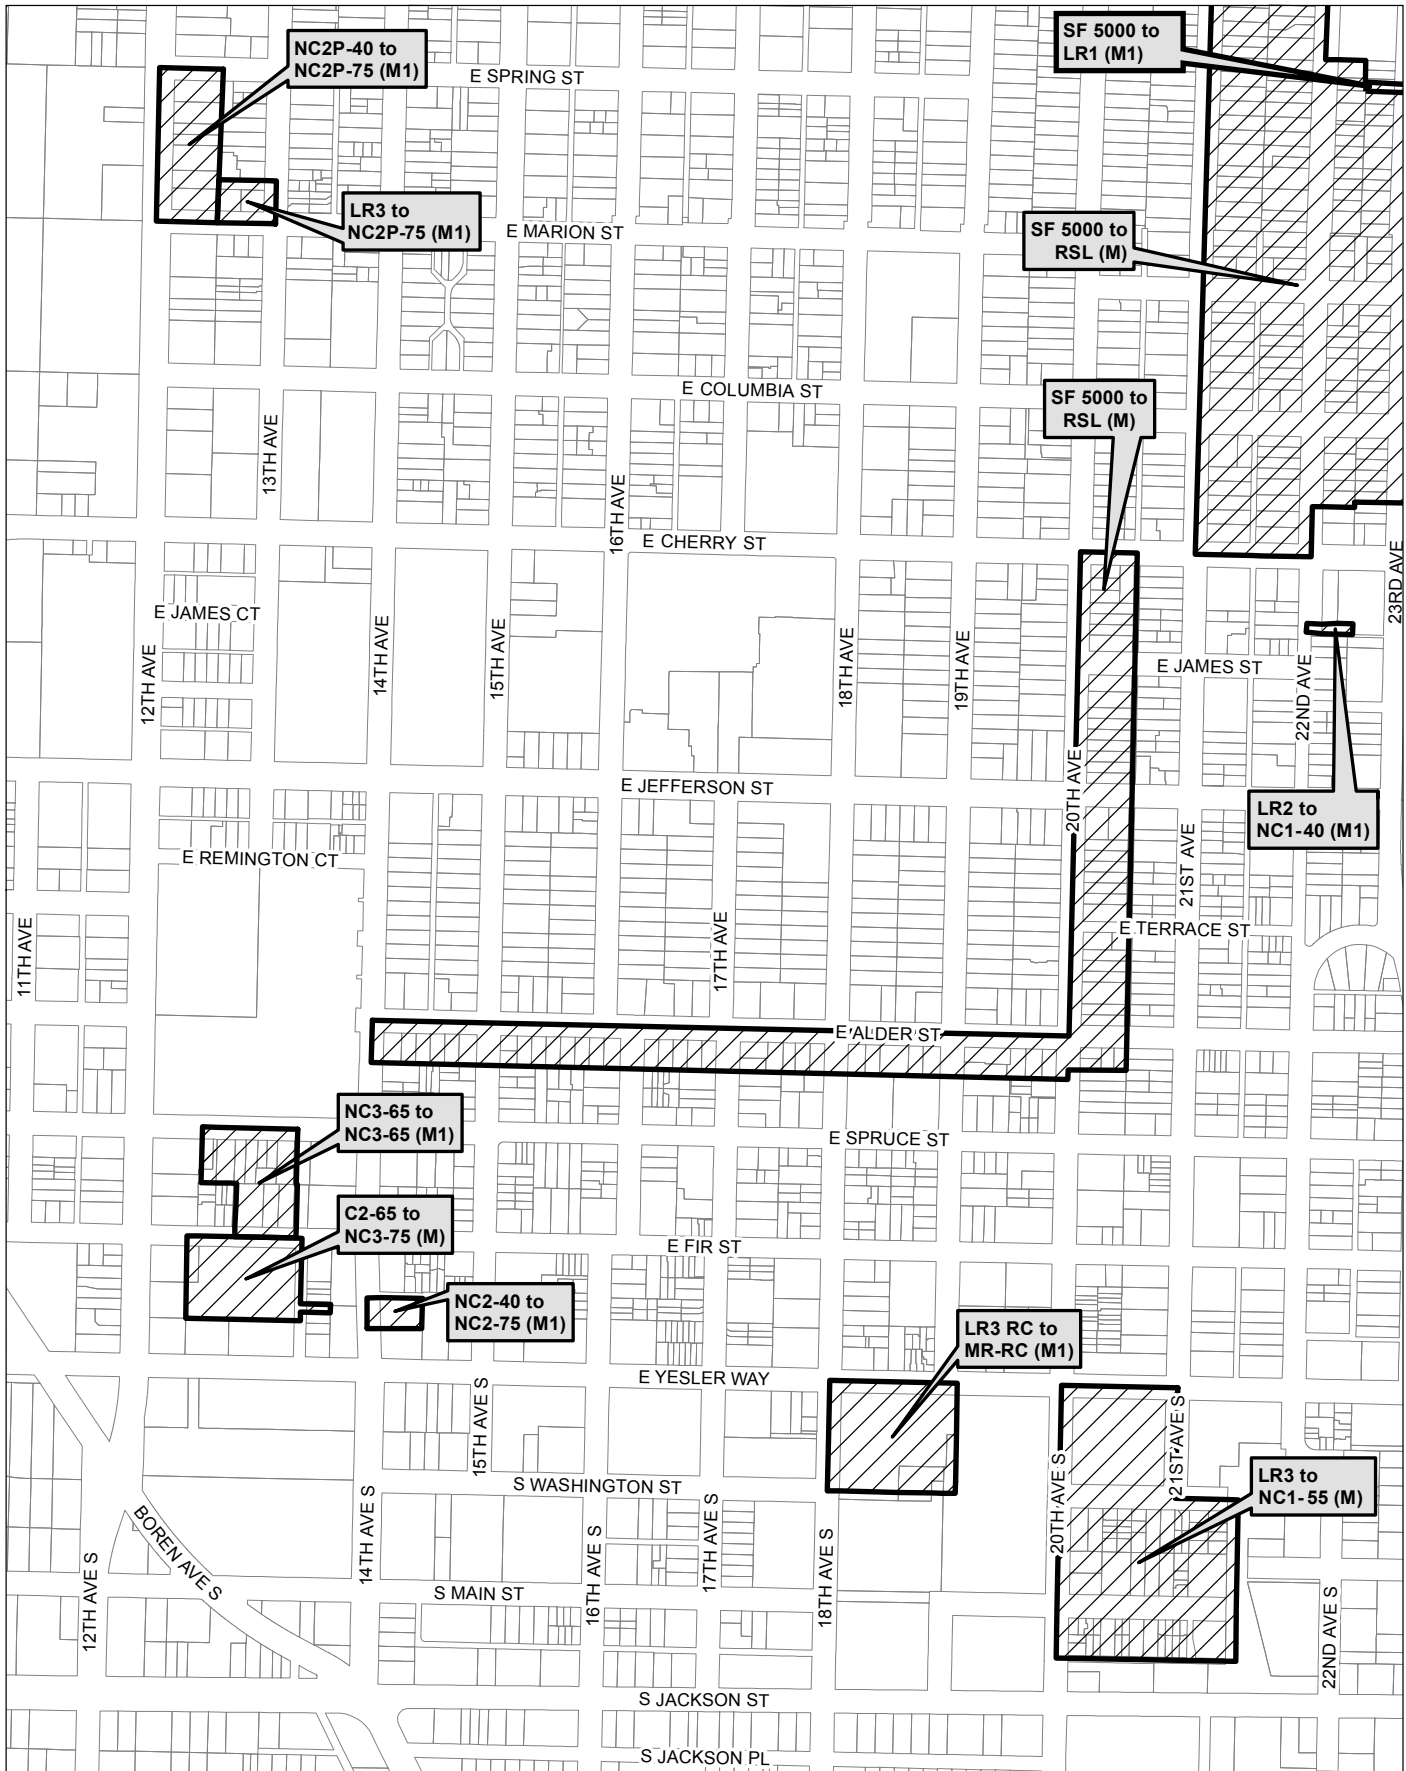

Map 29

0 275 550 1,100 ft

Area identified for specific rezone

No warranties of any sort, including accuracy, fitness, or merchantability, accompany this product. Copyright 2019, City of Seattle. Prepared March 2019, by Council Central Staff