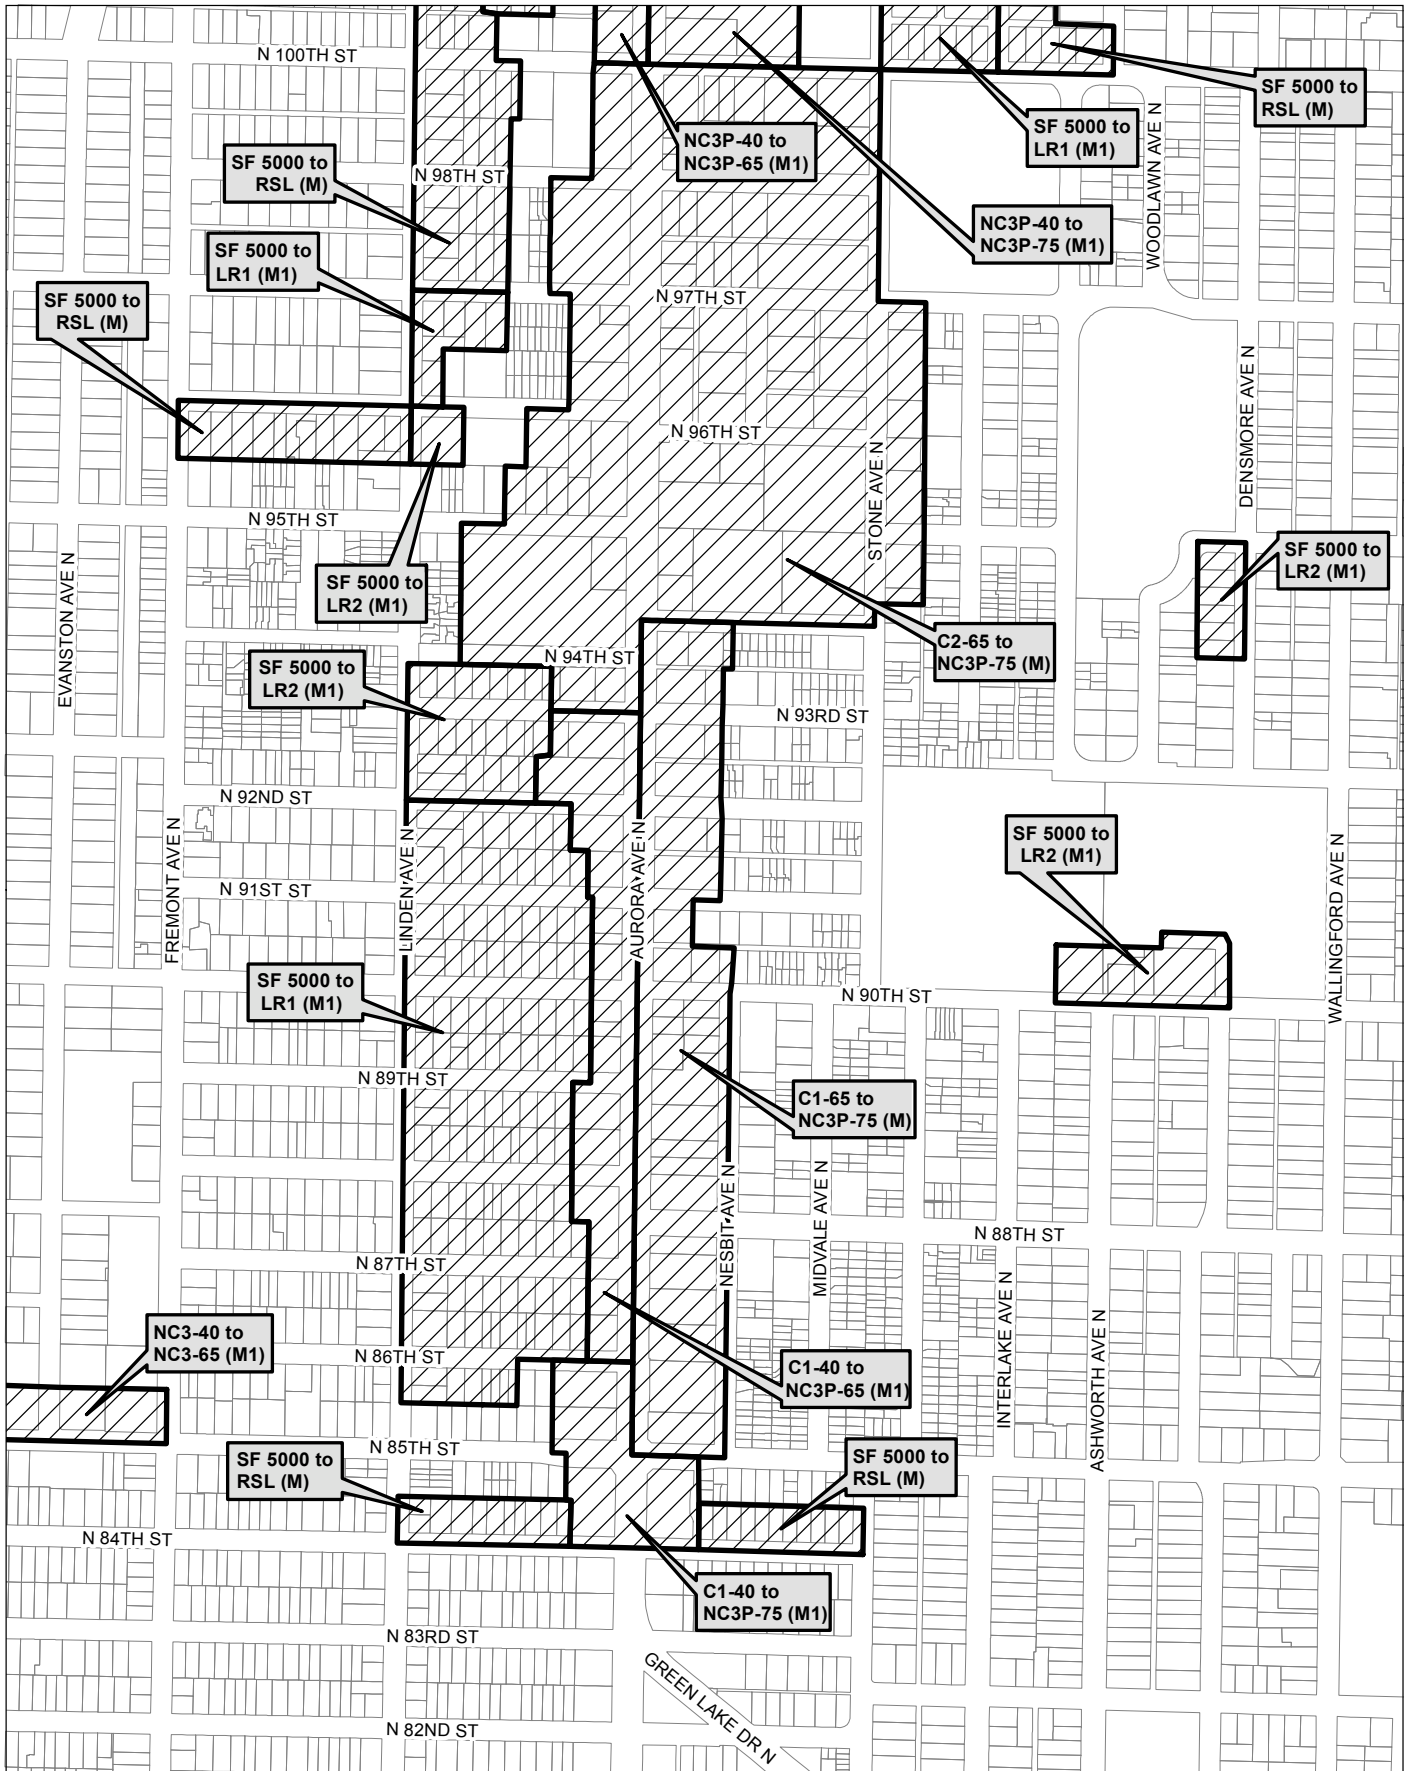

Map 6

Area identified for specific rezone

No warranties of any sort, including accuracy, fitness, or merchantability, accompany this product. Copyright 2019, City of Seattle. Prepared March 2019, by Council Central Staff