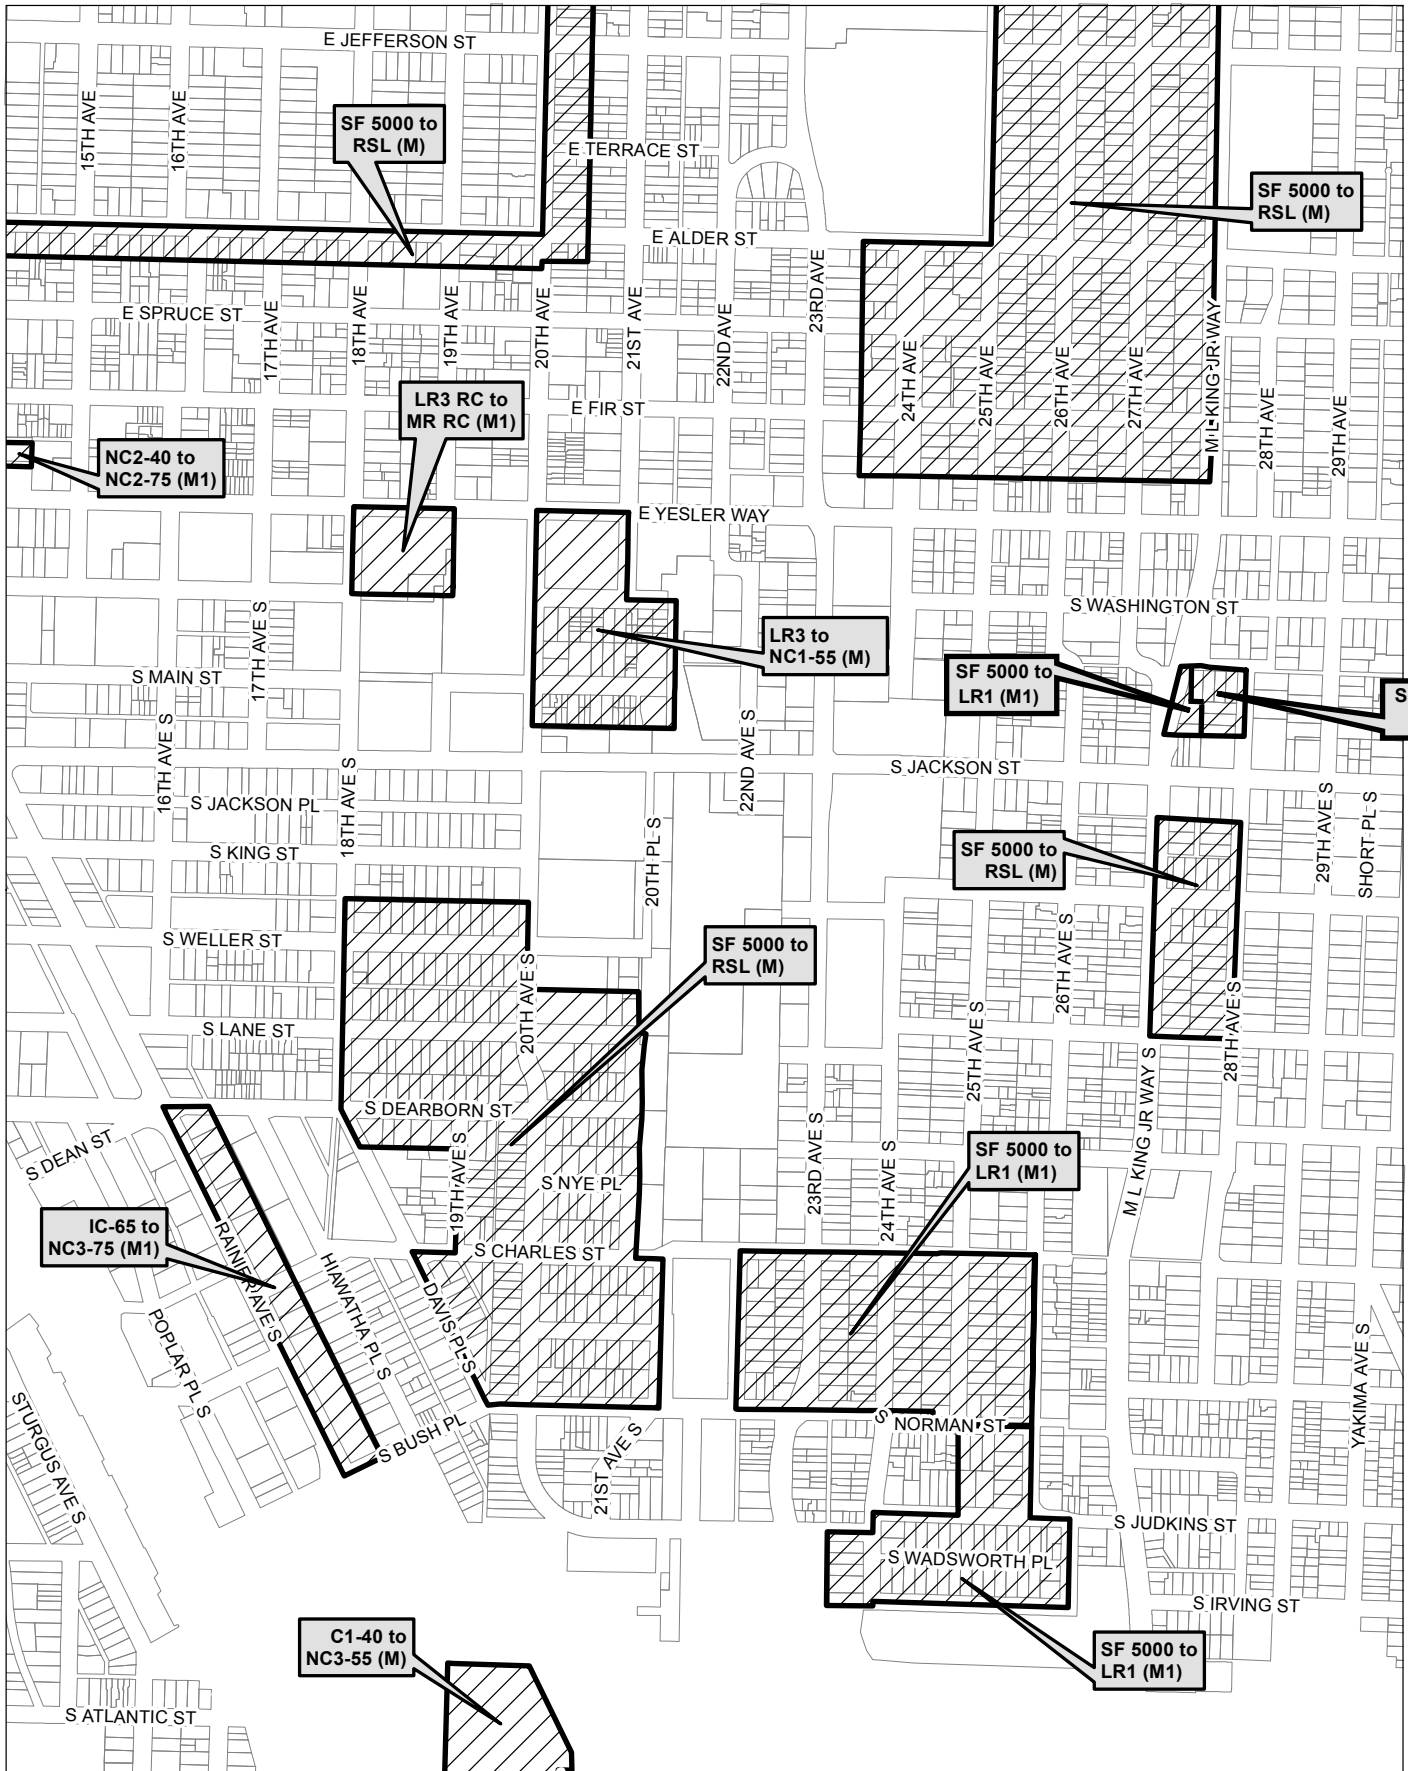

Map 31

0 350 700 1,400 ft

Area identified for specific rezone

No warranties of any sort, including accuracy, fitness, or merchantability, accompany this product. Copyright 2019, City of Seattle. Prepared March 2019, by Council Central Staff