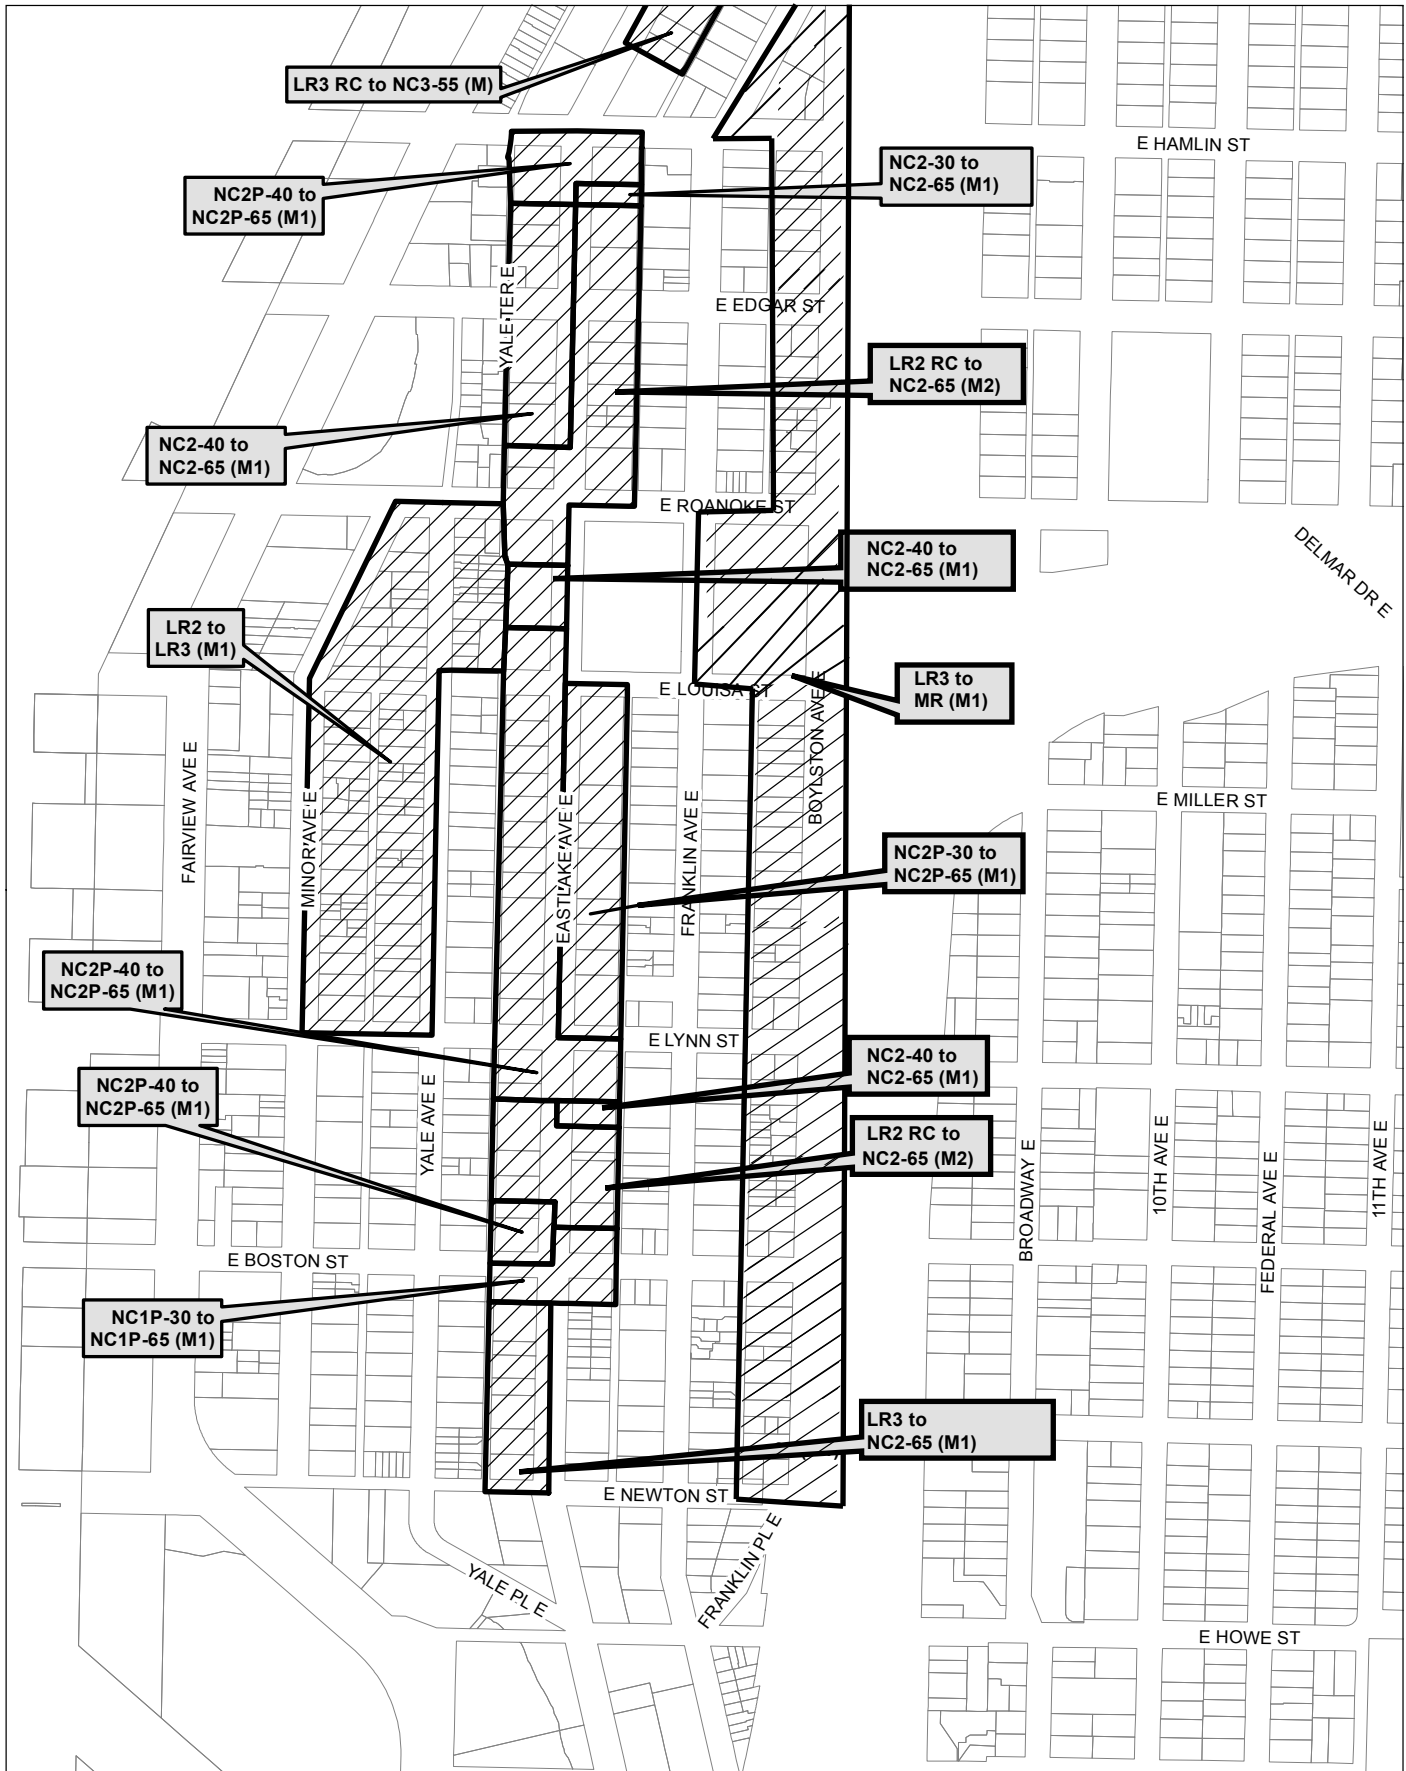

Map 24

0 240 480 960 ft

Area identified for specific rezone

No warranties of any sort, including accuracy, fitness, or merchantability, accompany this product. Copyright 2019, City of Seattle. Prepared March 2019, by Council Central Staff