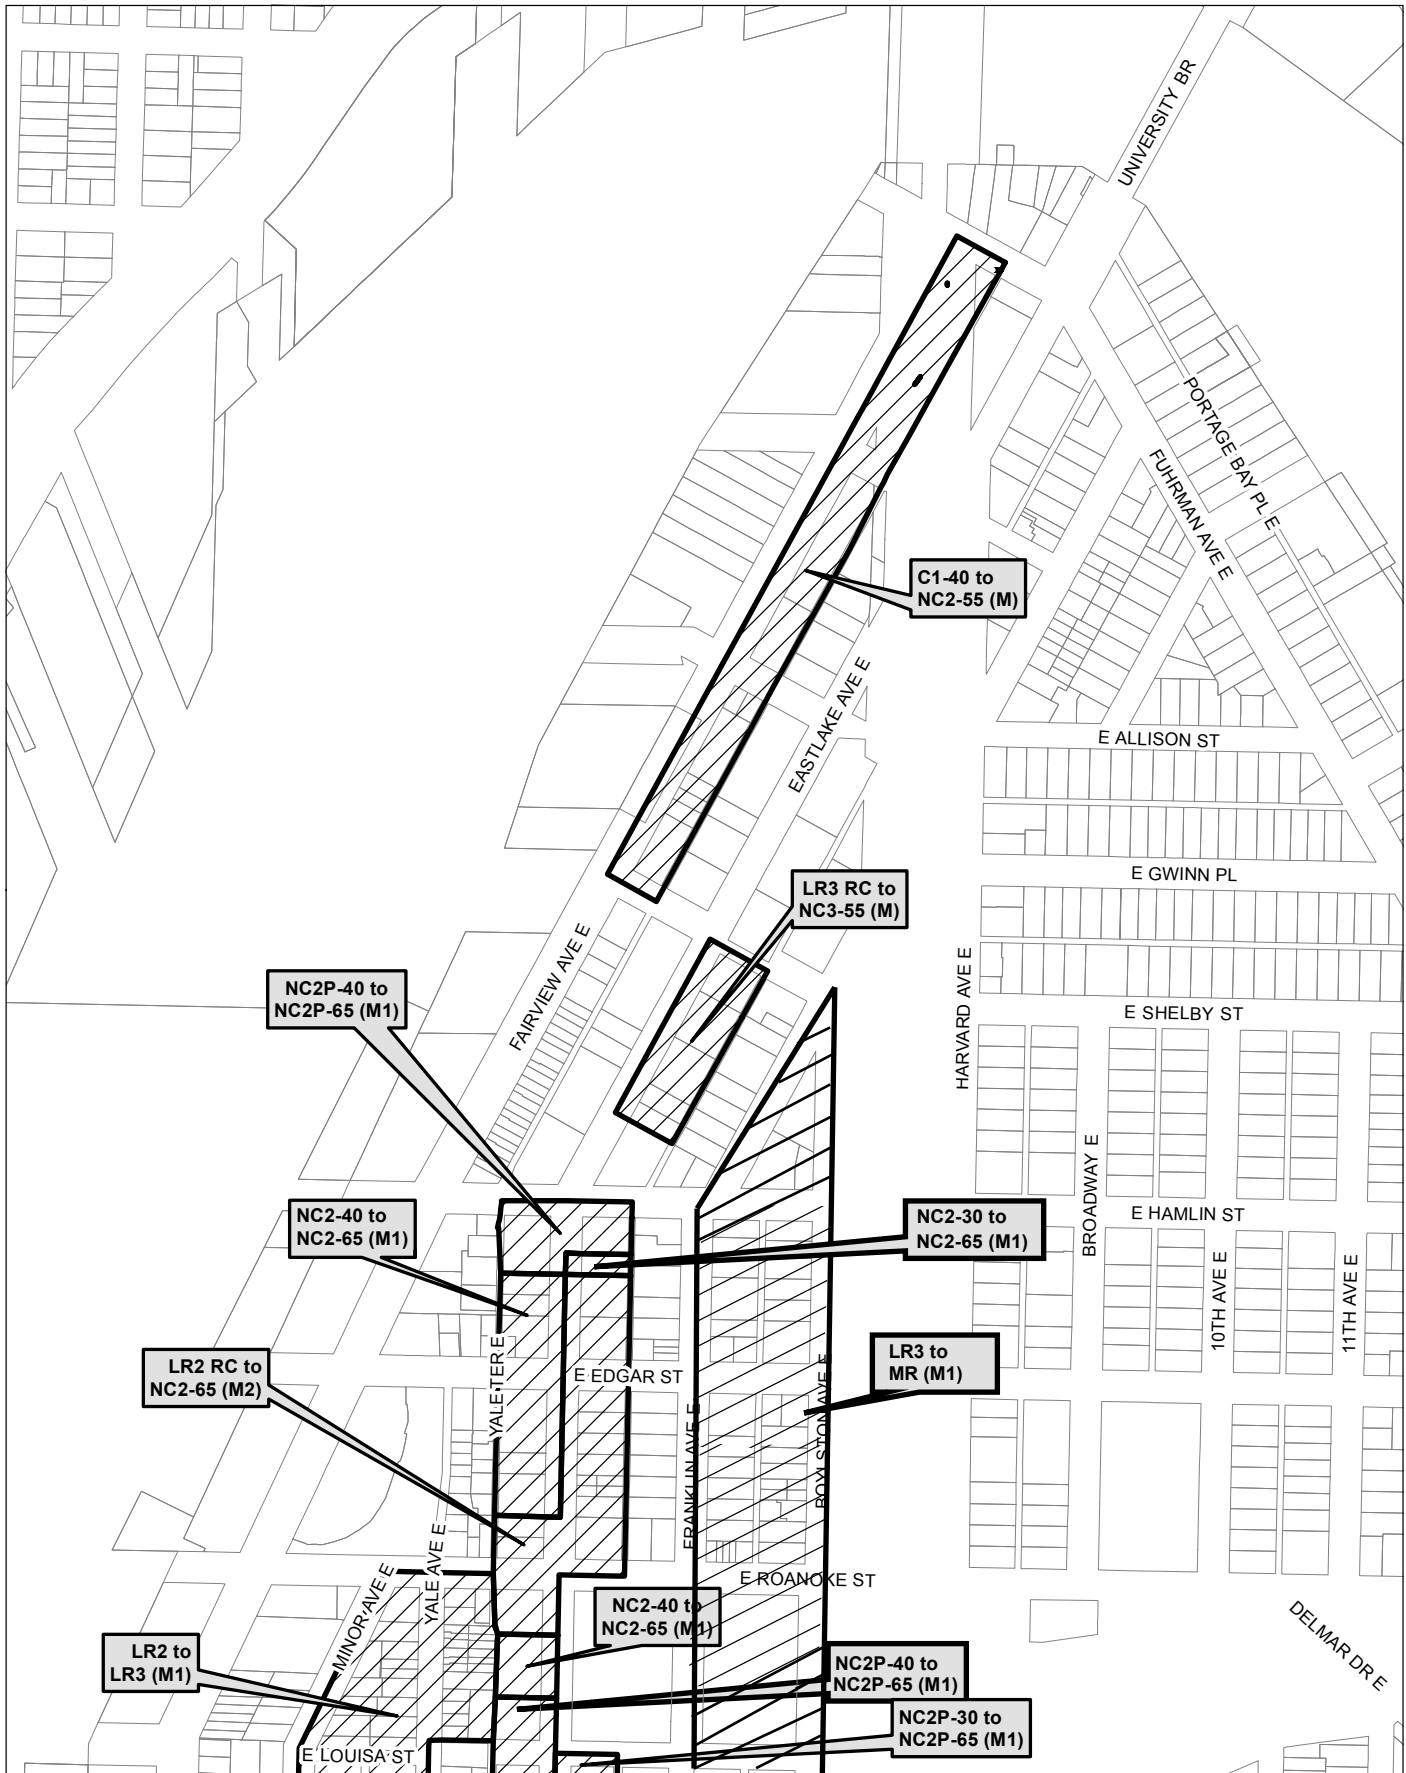

Map 23

0 240 480 960 ft

Area identified for specific rezone

No warranties of any sort, including accuracy, fitness, or merchantability, accompany this product. Copyright 2019, City of Seattle. Prepared March 2019, by Council Central Staff