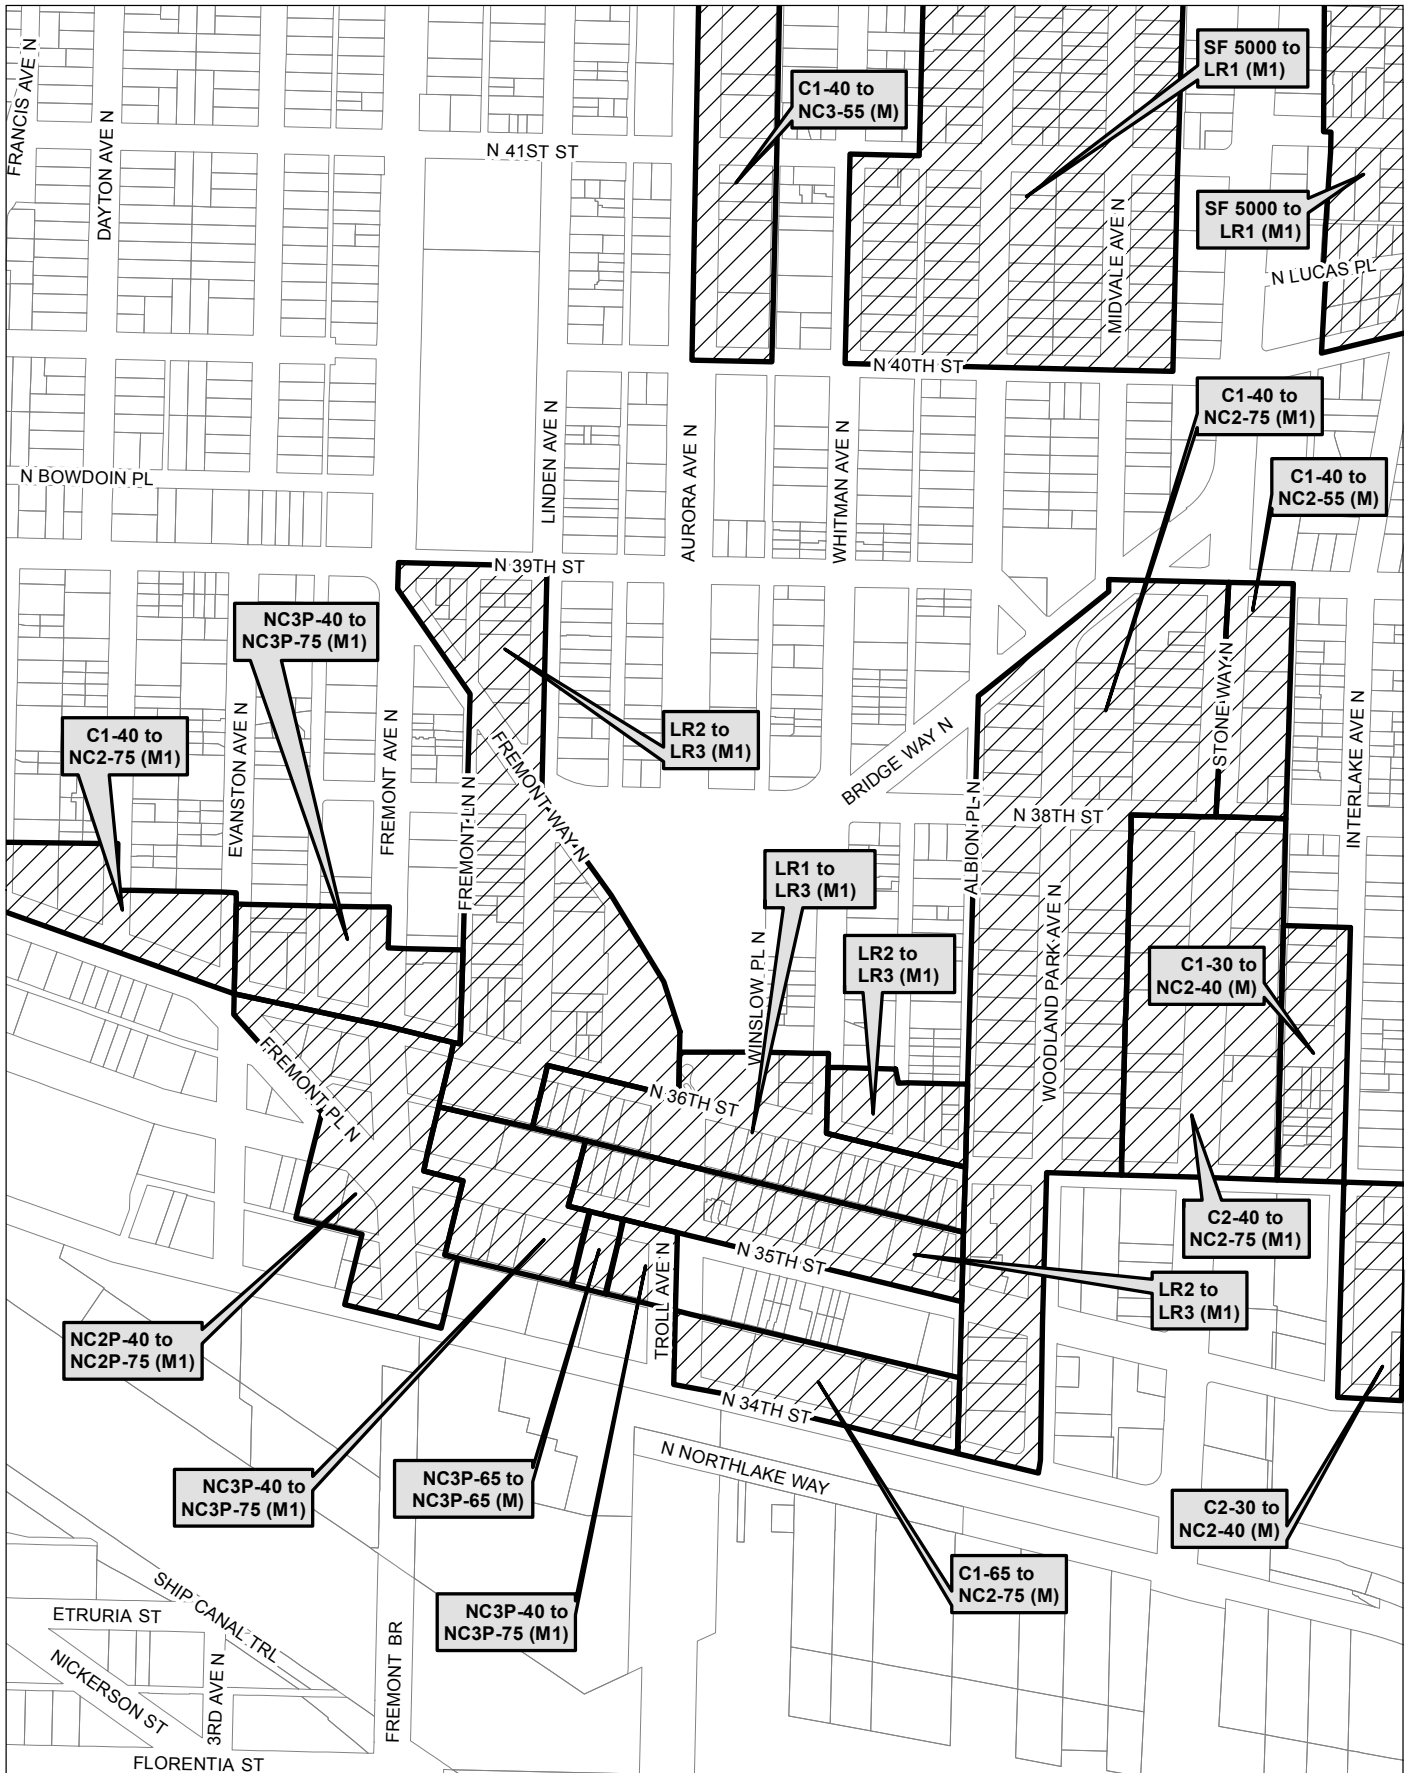

Map 15

0 225 450 900 ft

Area identified for specific rezone

No warranties of any sort, including accuracy, fitness, or merchantability, accompany this product. Copyright 2019, City of Seattle. Prepared March 2019, by Council Central Staff