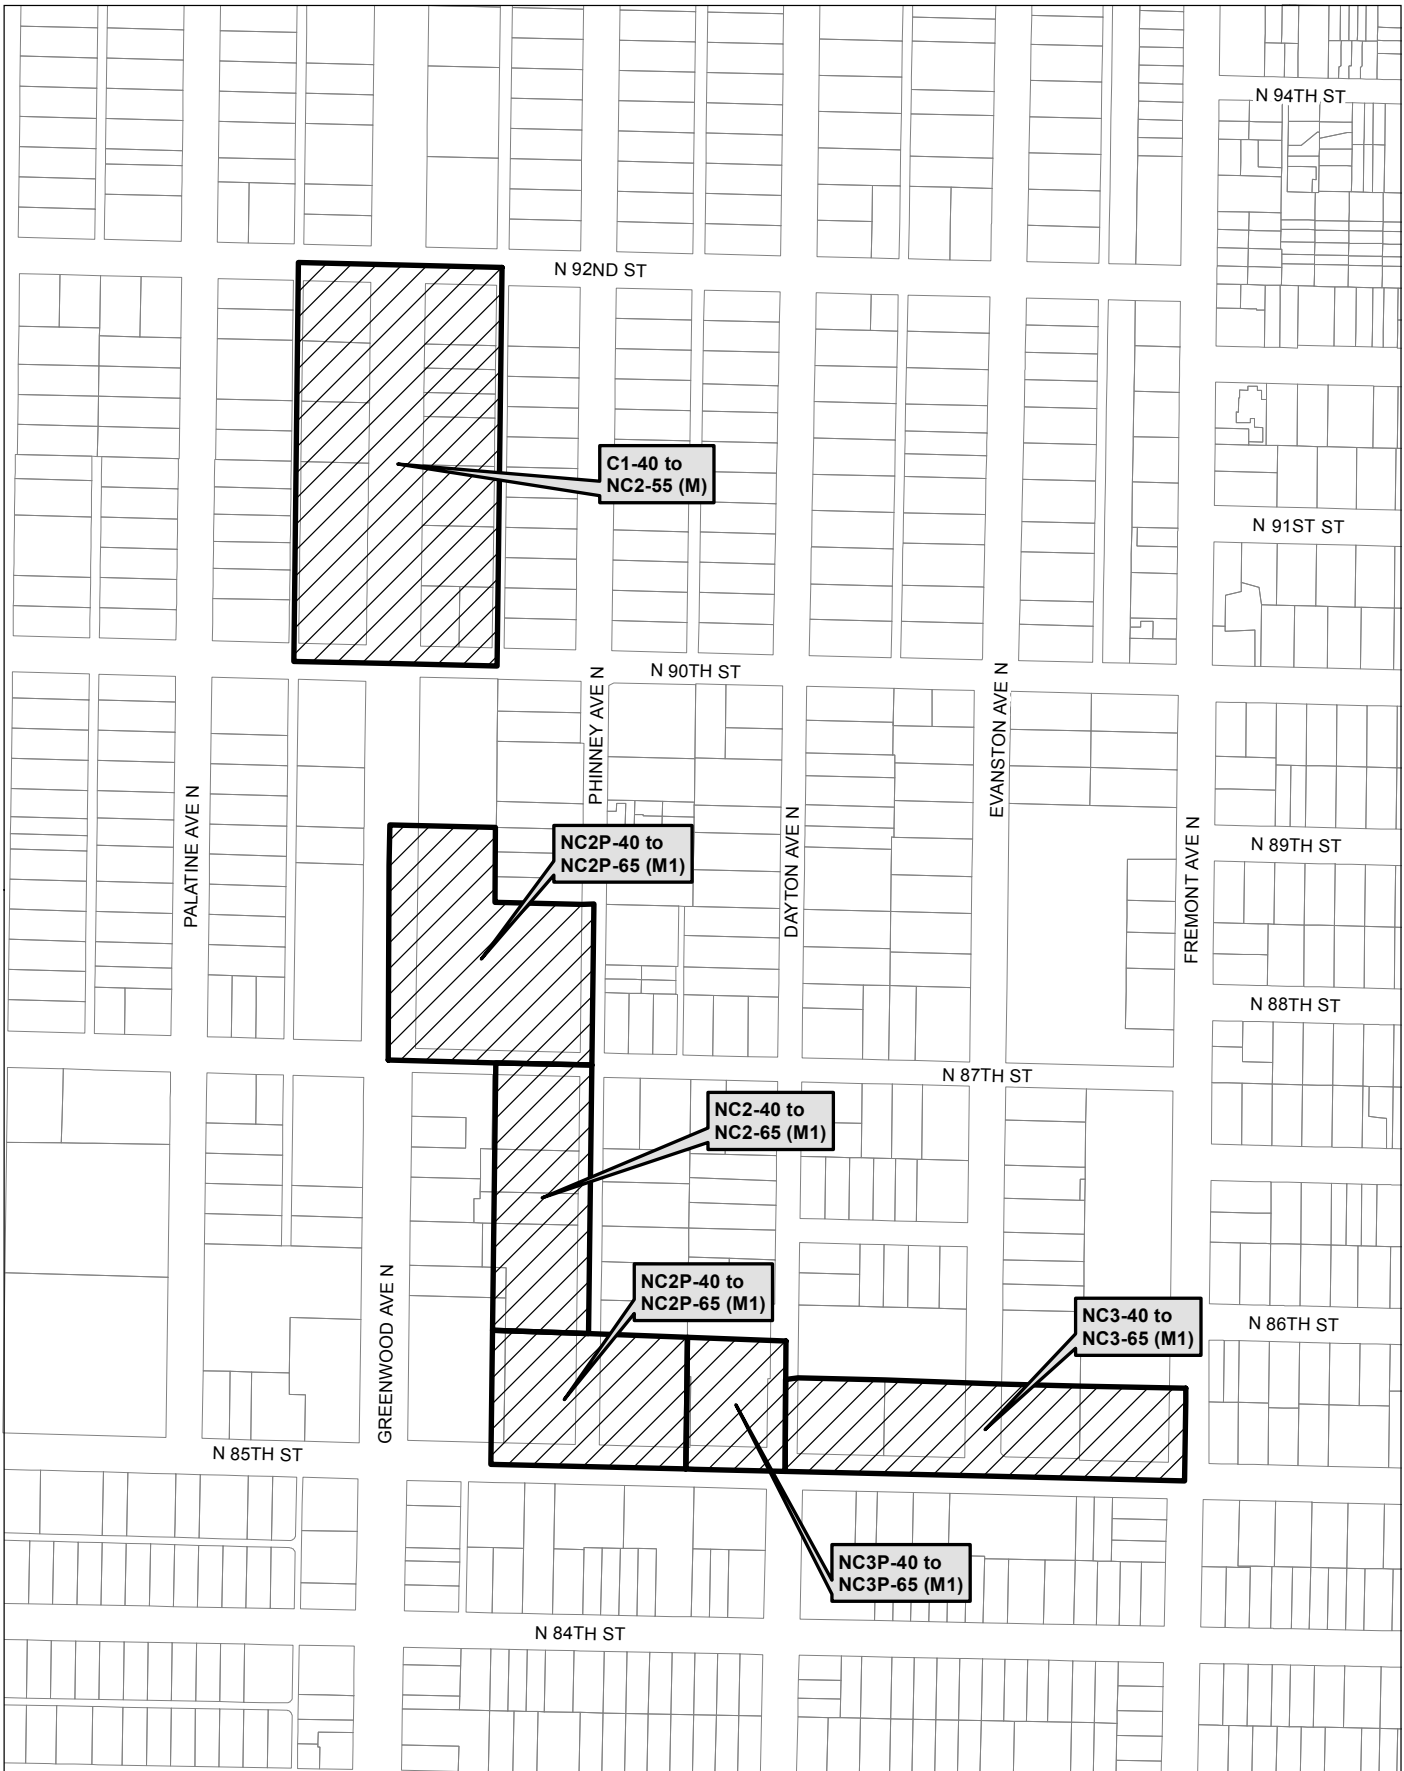

Map 7

0 170 340 680 ft

Area identified for specific rezone

No warranties of any sort, including accuracy, fitness, or merchantability, accompany this product. Copyright 2019, City of Seattle. Prepared March 2019, by Council Central Staff