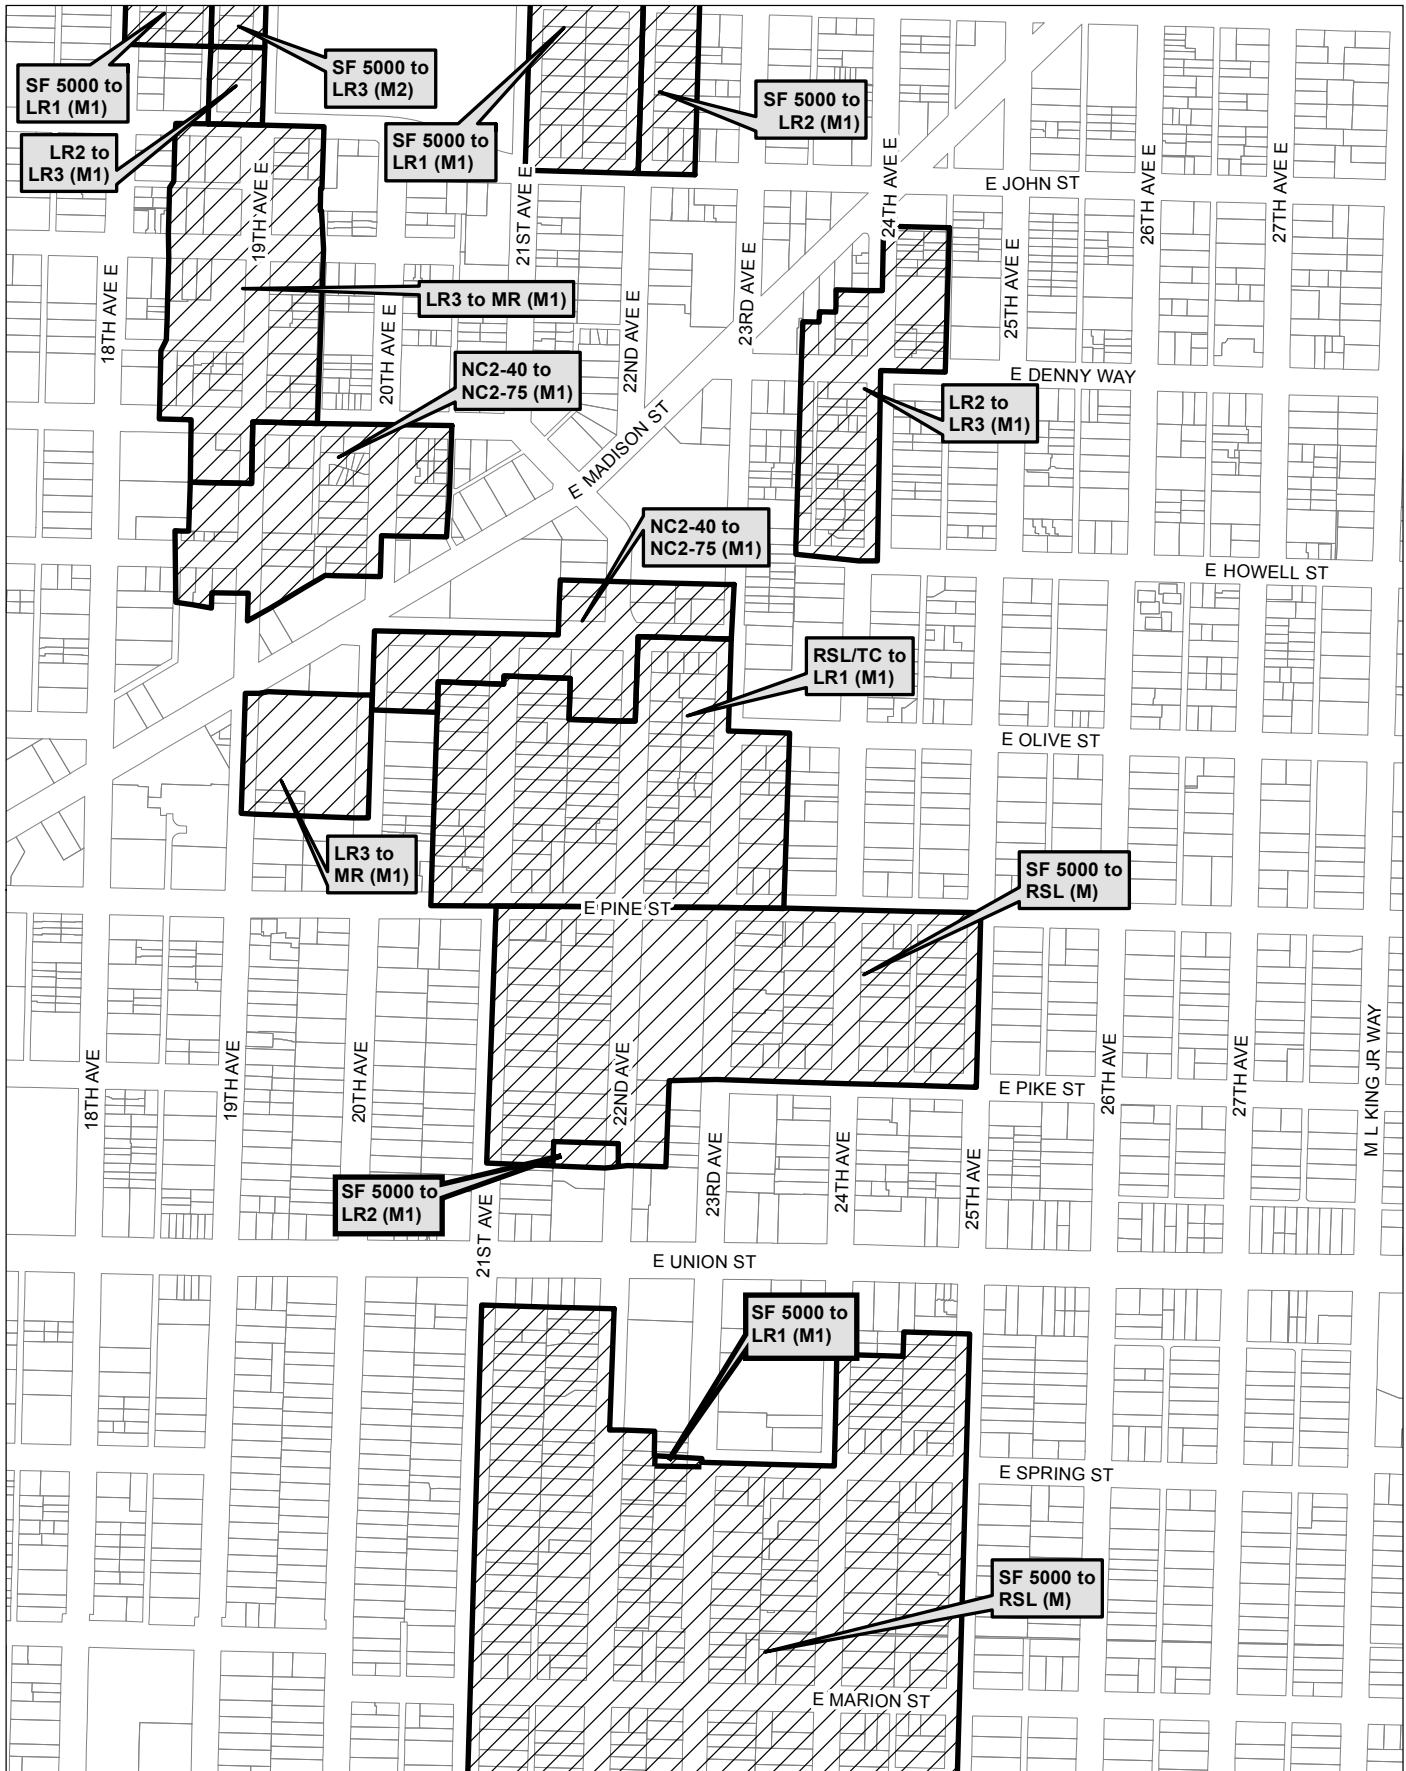

Map 28

0 250 500 1,000 ft

Area identified for specific rezone

No warranties of any sort, including accuracy, fitness, or merchantability, accompany this product. Copyright 2019, City of Seattle. Prepared March 2019, by Council Central Staff