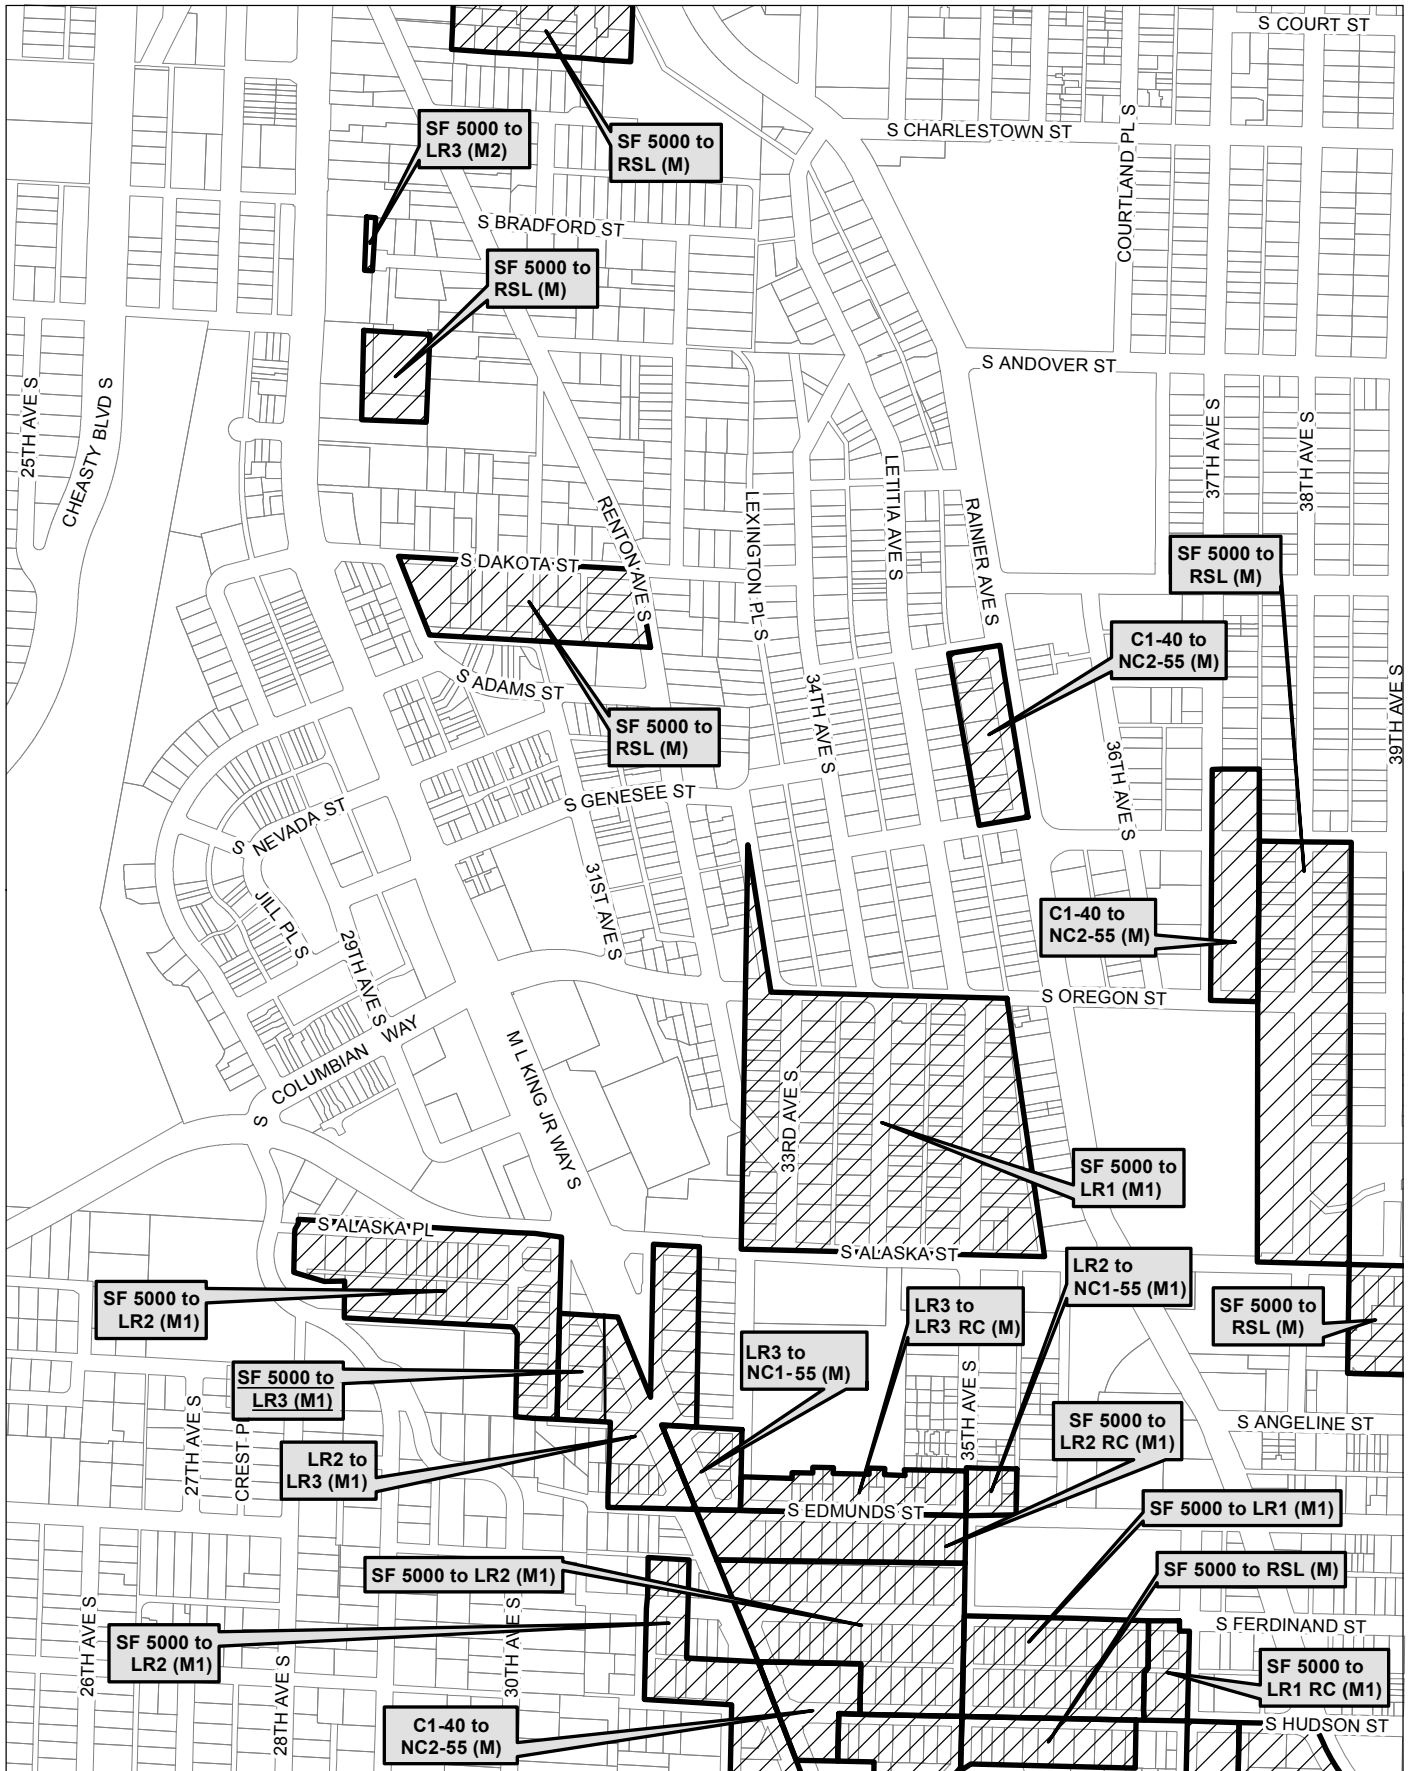

Map 8

 Area identified for specific rezone

No warranties of any sort, including accuracy, fitness, or merchantability, accompany this product. Copyright 2019, City of Seattle. Prepared March 2019, by Council Central Staff

Map 33

 Area identified for specific rezone

No warranties of any sort, including accuracy, fitness, or merchantability, accompany this product. Copyright 2019, City of Seattle. Prepared March 2019, by Council Central Staff

Map 37

0 290 580 1,160 ft

 Area identified for specific rezone

No warranties of any sort, including accuracy, fitness, or merchantability, accompany this product. Copyright 2019, City of Seattle. Prepared March 2019, by Council Central Staff