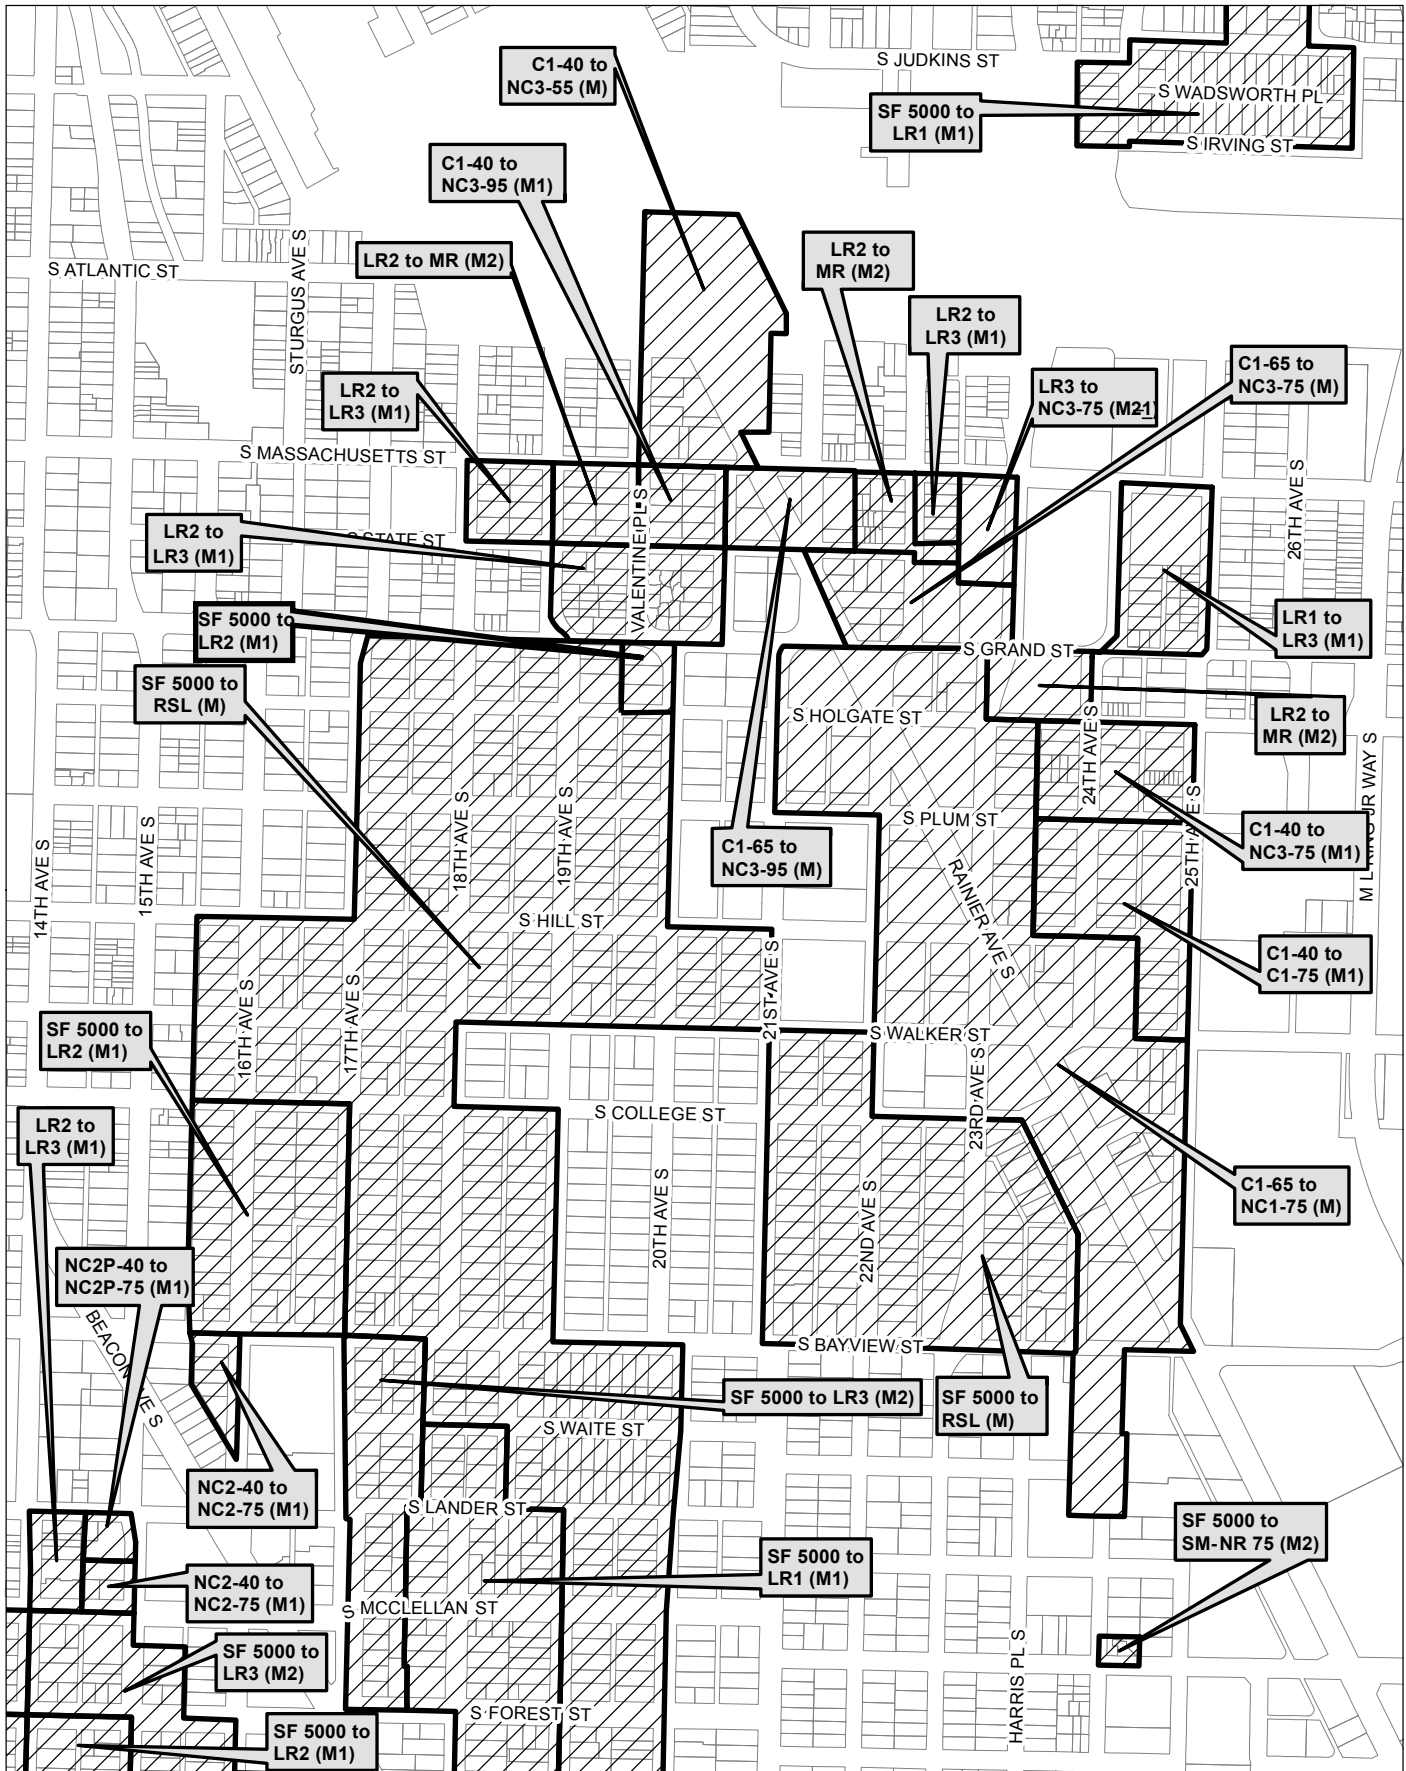

Map 8

 Area identified for specific rezone

No warranties of any sort, including accuracy, fitness, or merchantability, accompany this product. Copyright 2019, City of Seattle. Prepared March 2019, by Council Central Staff

Map 33

 Area identified for specific rezone

No warranties of any sort, including accuracy, fitness, or merchantability, accompany this product. Copyright 2019, City of Seattle. Prepared March 2019, by Council Central Staff

Map 37

0 290 580 1,160 ft

 Area identified for specific rezone

No warranties of any sort, including accuracy, fitness, or merchantability, accompany this product. Copyright 2019, City of Seattle. Prepared March 2019, by Council Central Staff