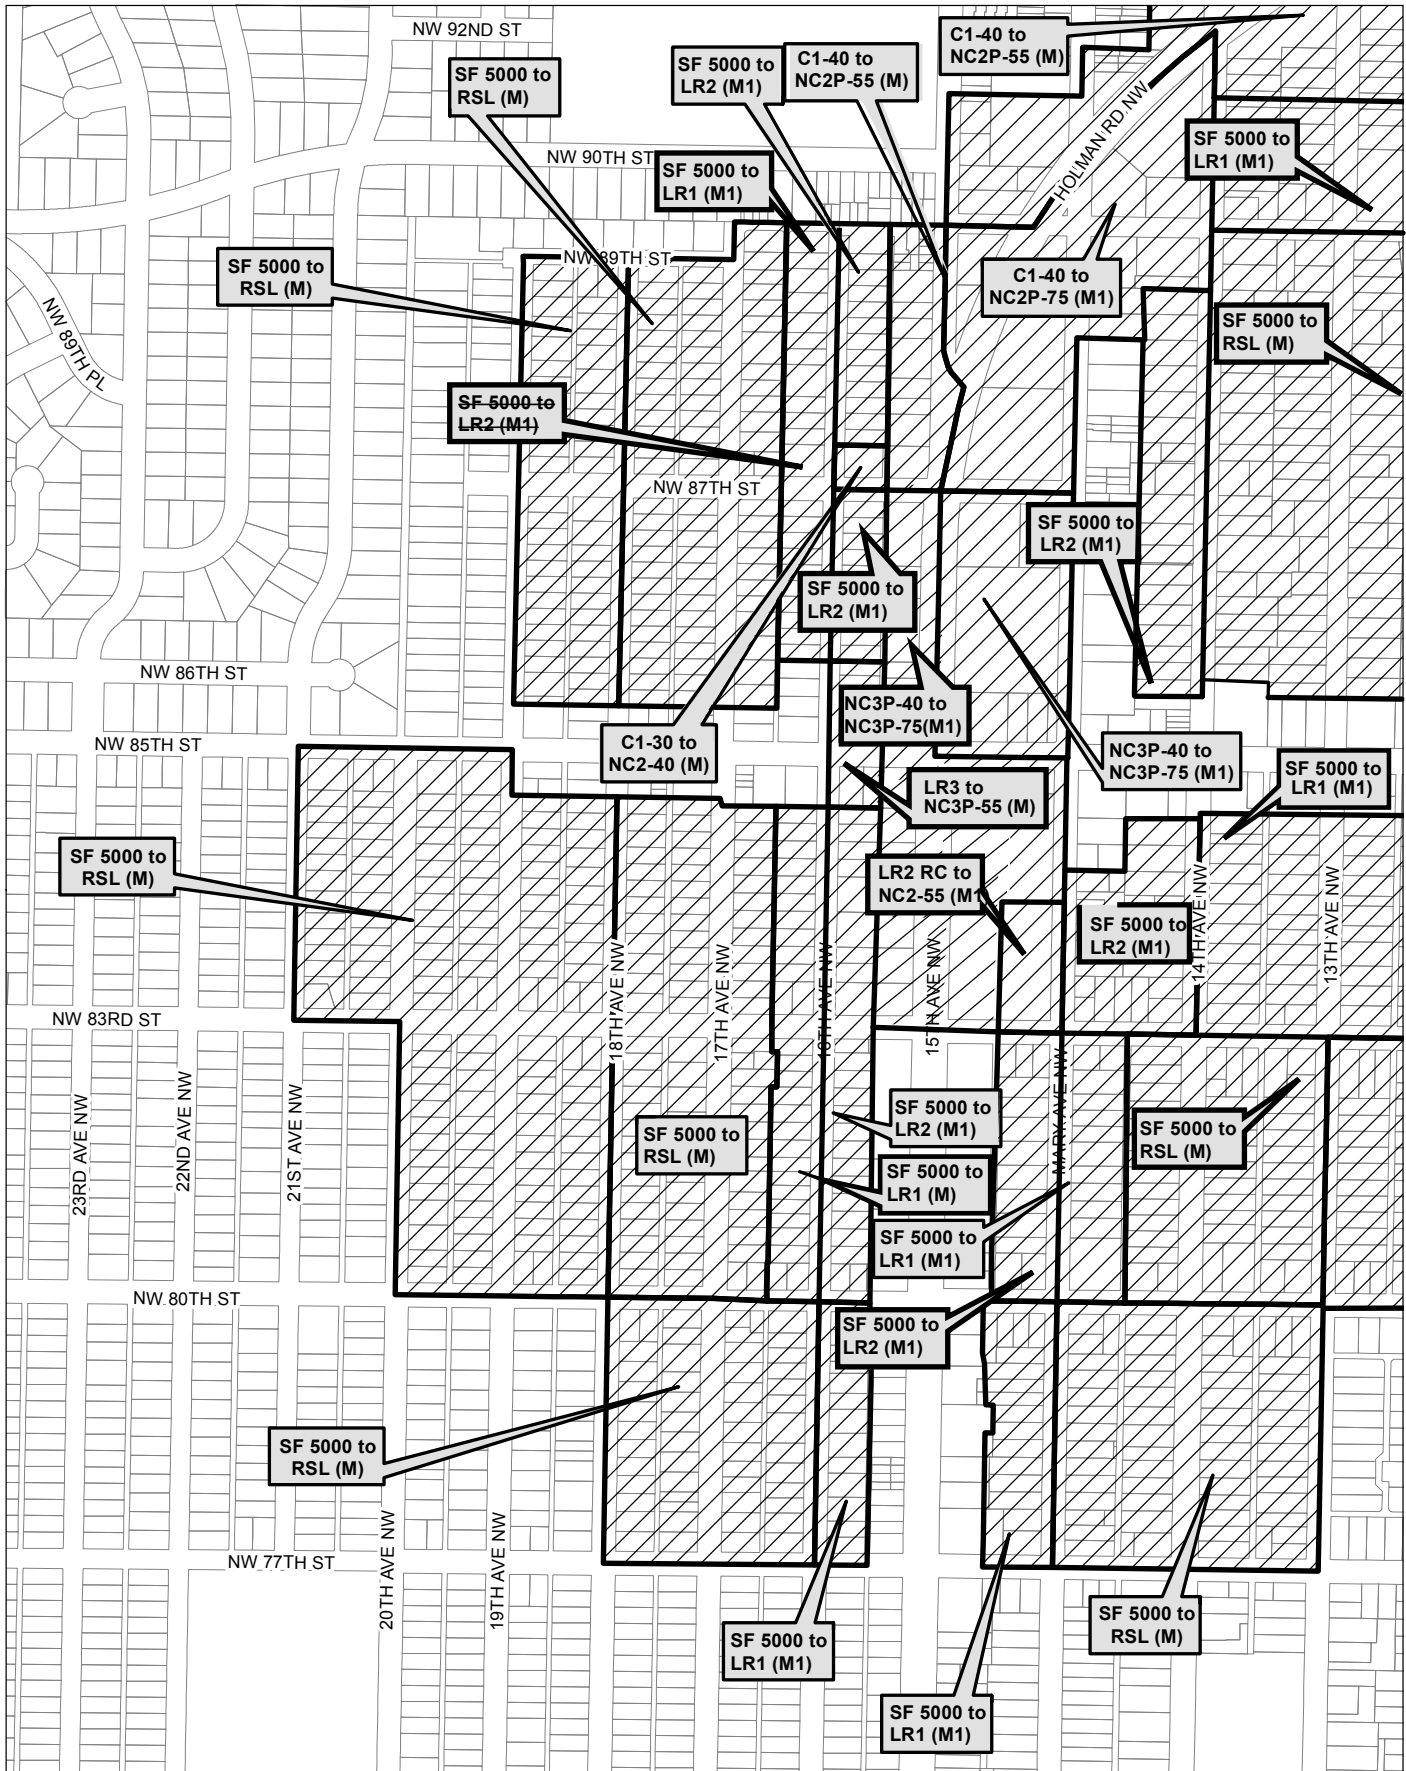

Map 8

 Area identified for specific rezone

No warranties of any sort, including accuracy, fitness, or merchantability, accompany this product. Copyright 2019, City of Seattle. Prepared March 2019, by Council Central Staff

Map 33

 Area identified for specific rezone

No warranties of any sort, including accuracy, fitness, or merchantability, accompany this product. Copyright 2019, City of Seattle. Prepared March 2019, by Council Central Staff

Map 37

0 290 580 1,160 ft

 Area identified for specific rezone

No warranties of any sort, including accuracy, fitness, or merchantability, accompany this product. Copyright 2019, City of Seattle. Prepared March 2019, by Council Central Staff