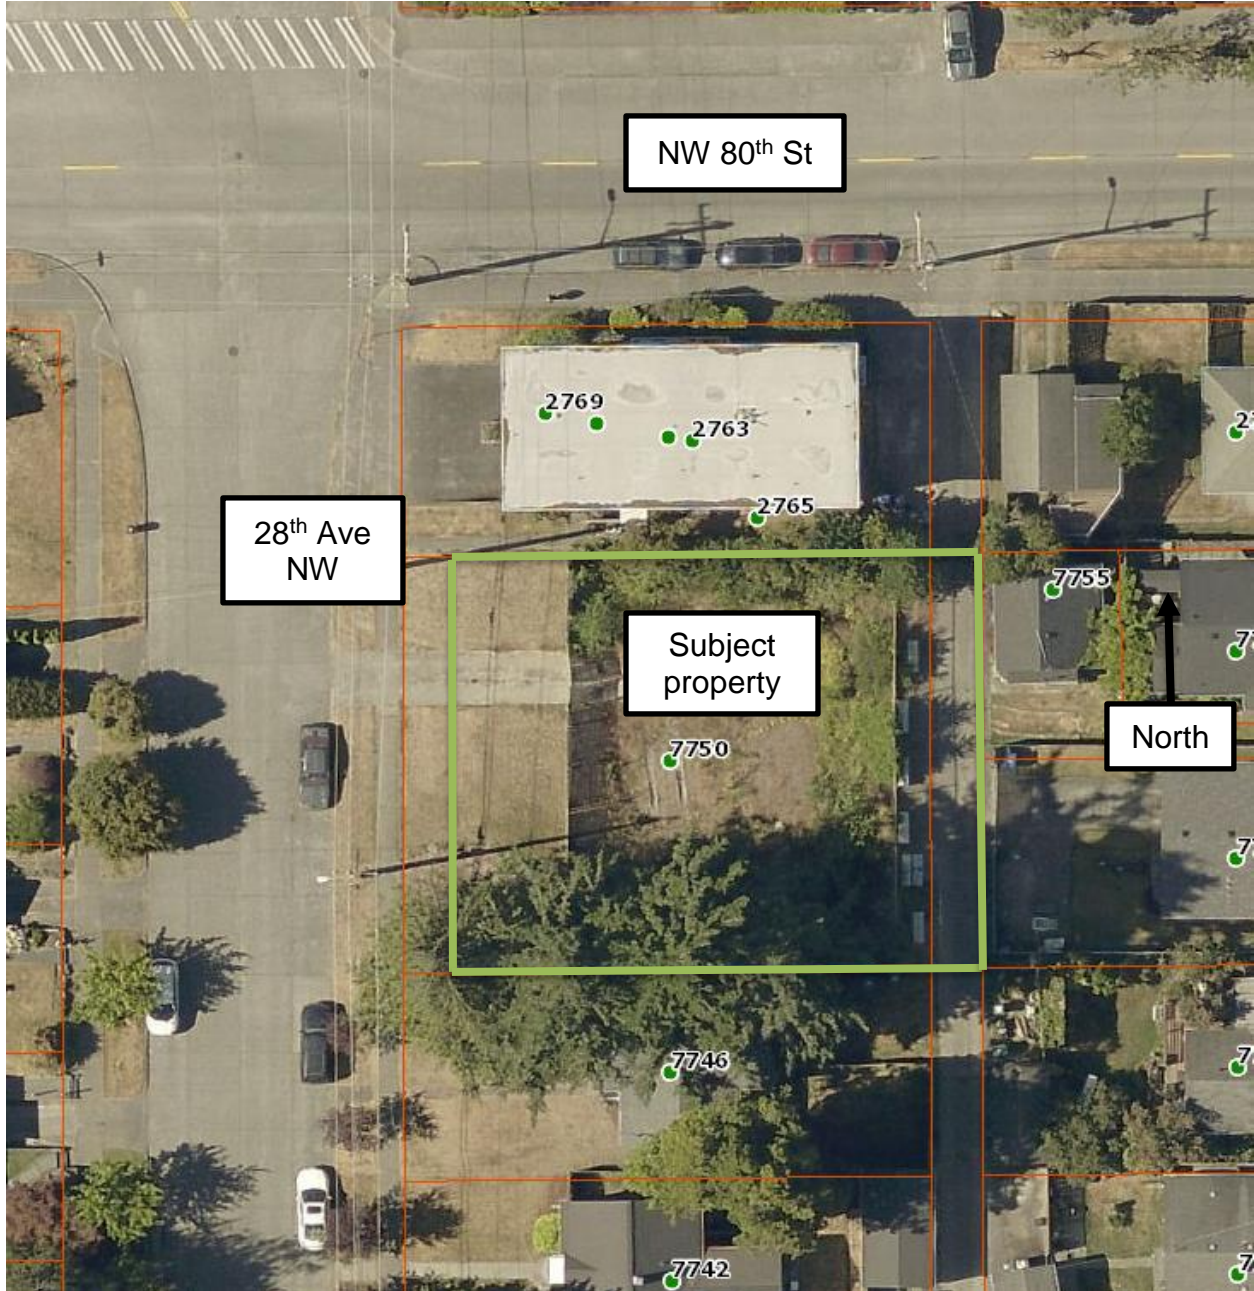

Exhibit 1 Map of Loyal Heights Substation

The former Loyal Heights Substation Property at 7750 28th Ave NW

This map is intended for illustrative or informational purposes only and is not intended to modify anything in the legislation.