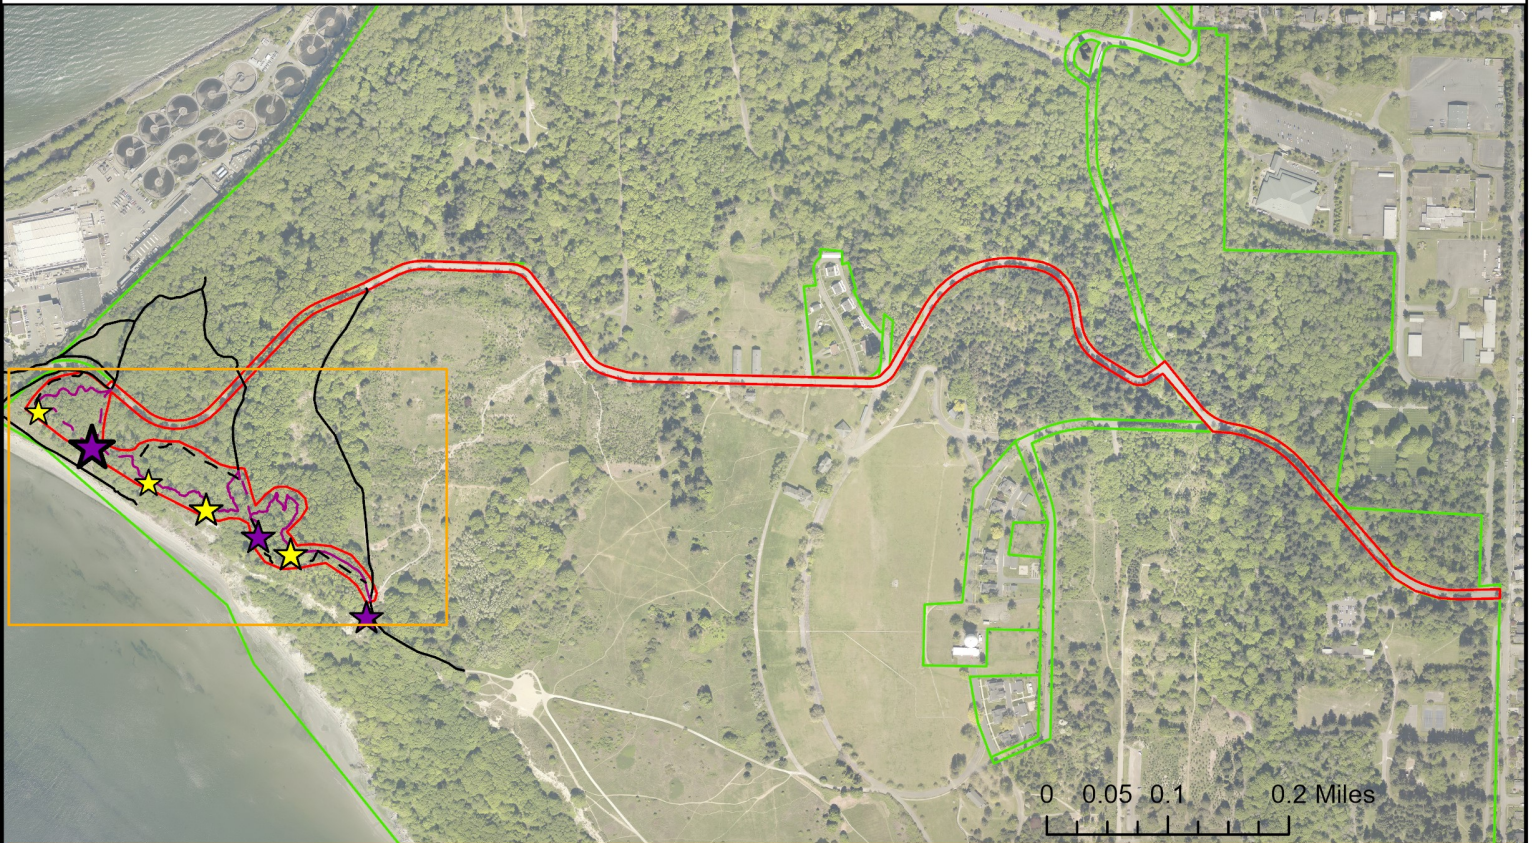

**Discovery Park Trails**  
Sponsor: Seattle Parks & Rec Dept.  
Program:

	<p><b>Project Boundary</b></p> <p><span style="border: 1px solid red; display: inline-block; width: 20px; height: 10px; margin-right: 5px;"></span> Project Boundary</p> <p><b>Park Boundary</b></p> <p><span style="border: 1px solid green; display: inline-block; width: 20px; height: 10px; margin-right: 5px;"></span> Park Boundary</p>	<p><b>Trails</b></p> <p><span style="border-bottom: 1px solid black; display: inline-block; width: 20px; margin-right: 5px;"></span> Trails</p> <p><span style="border-bottom: 1px dashed black; display: inline-block; width: 20px; margin-right: 5px;"></span> Decommission</p> <p><span style="border-bottom: 1px dashed purple; display: inline-block; width: 20px; margin-right: 5px;"></span> Improve</p>	<p><b>View Point</b></p> <p><span style="color: purple; font-size: 24px;">★</span> Existing, Large</p> <p><span style="color: purple; font-size: 24px;">★</span> Existing, Large Hub</p>	<p><span style="color: purple; font-size: 24px;">★</span> New, Large</p> <p><span style="color: yellow; font-size: 24px;">★</span> New, Medium</p>	<p>©2022, CITY OF SEATTLE All rights reserved.</p> <p>No warranties of any sort, including accuracy, fitness or merchantability accompany this product.</p> <p>Map date: September 19th, 2022</p>
--	---	---	--	--	---

### Lechi Park - South Moorage

**Legend**

-  Park Boundary

©2013, CITY OF SEATTLE  
All rights reserved.

No warranties of any sort, including accuracy, fitness or merchantability accompany this product.

Orthophoto source:  
Pictometry, Spring/Summer 2010  
Map date: January 22, 2013

**Stan Sayres Boat Launch**  
 Sponsor: Seattle Parks & Rec Dept.  
 Program:

City of Seattle

 Project Boundary

0 20 40 80 US Feet  

©2022, CITY OF SEATTLE  
 All rights reserved.

No warranties of any sort, including accuracy, fitness or merchantability accompany this product.