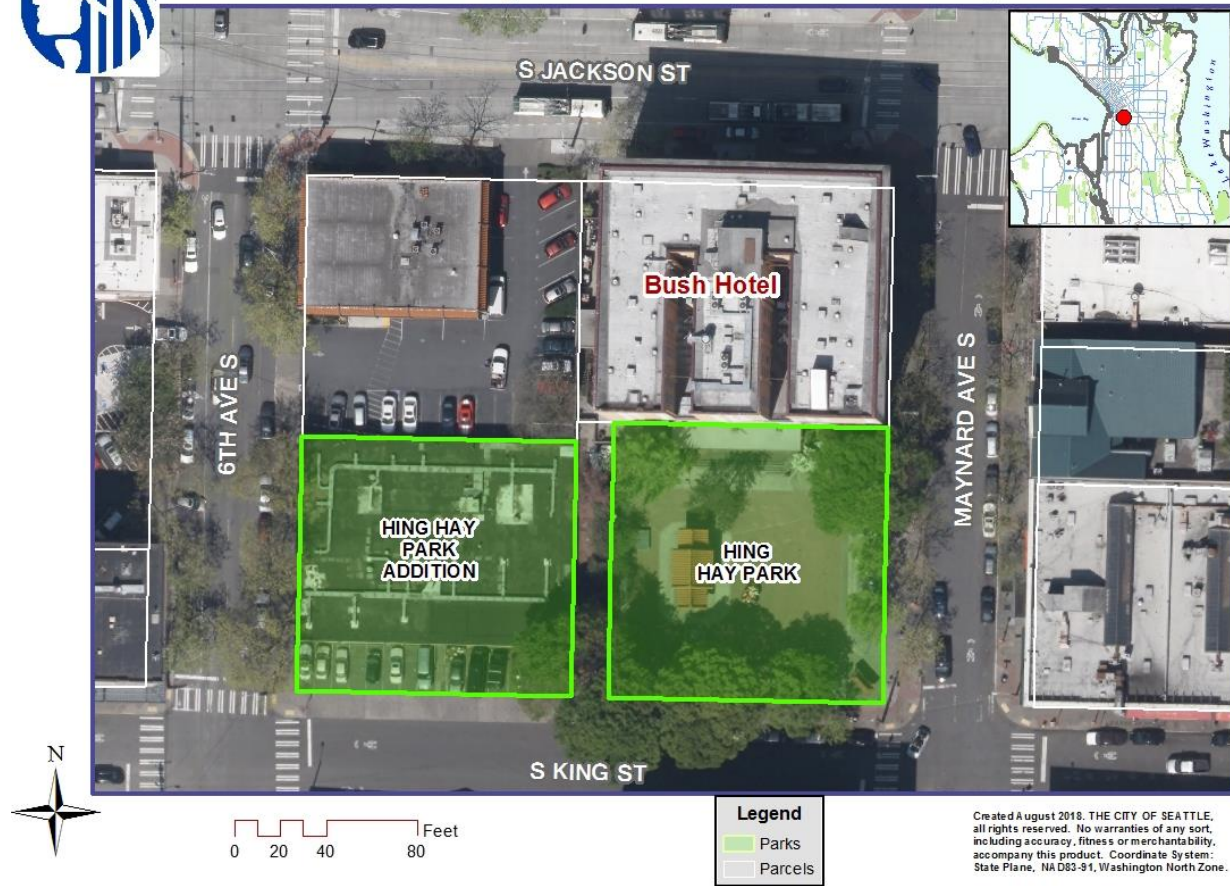

Hing Hay Park - Bush Hotel Easement Extinguishment - Comfort Station Project