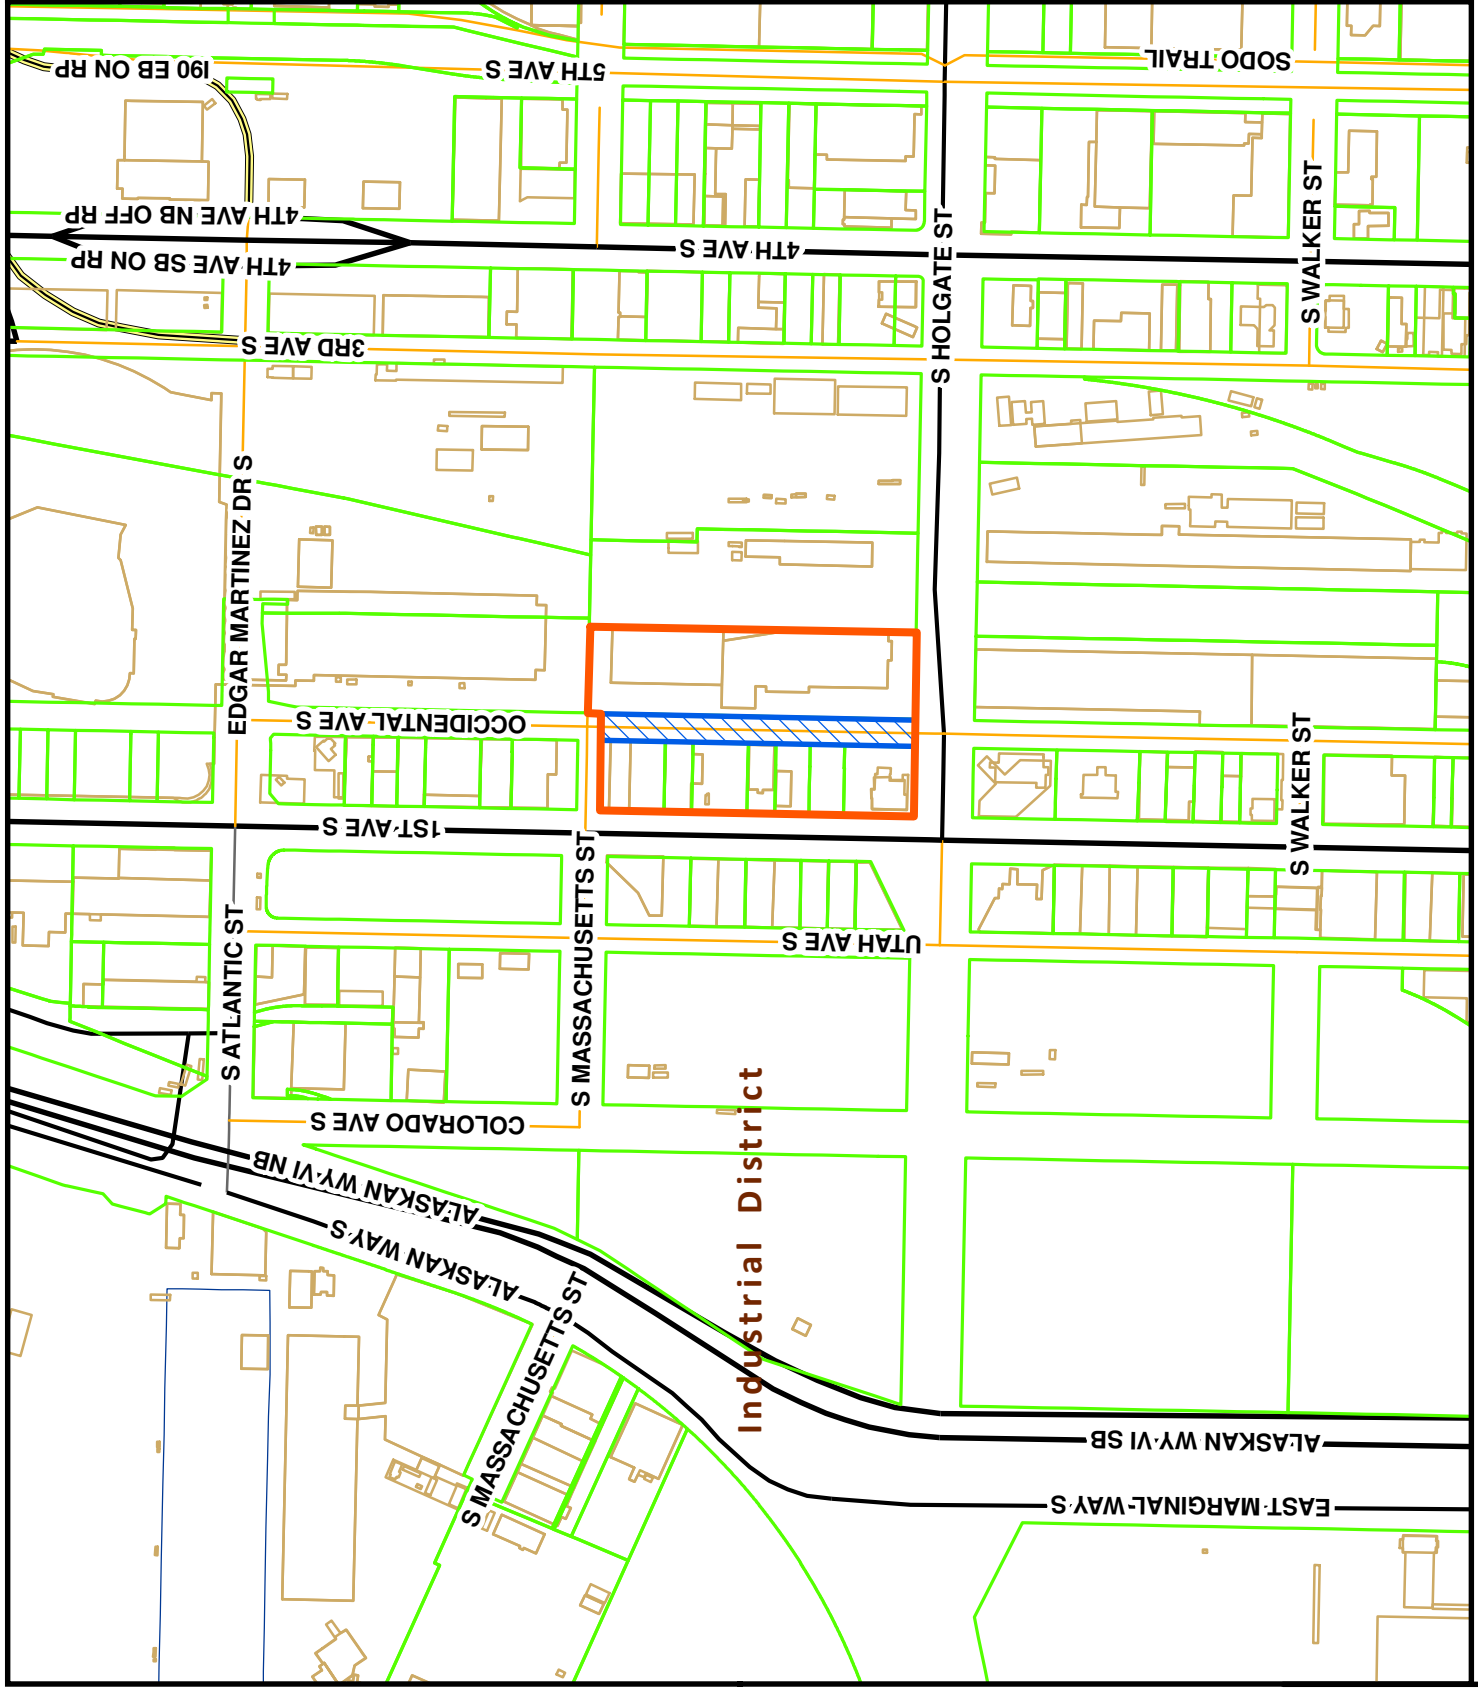

Street Vacation:  
Occidental Ave S

Petitioner:  
WSA Properties et al

Clerk File: 312905

Zoning:  
IC-85  
Stadium Transition  
Overlay

Project  
Boundaries

Proposed  
Vacation  
40,800 sf

©2010 THE CITY OF SEATTLE  
All rights reserved.  
Produced by the Seattle  
Department of Transportation  
No warranties or any sort,  
including accuracy, fitness or  
merchantability, accompany  
this product.

Coordinate System:  
State Plane, North Zone  
Orthographic Source:  
Pictometry

PLOT DATE : April 20 13  
AUTHOR : Street Vacations  
J drive

Vacation of Occidental Ave S between S Holgate St and S Massachusetts St