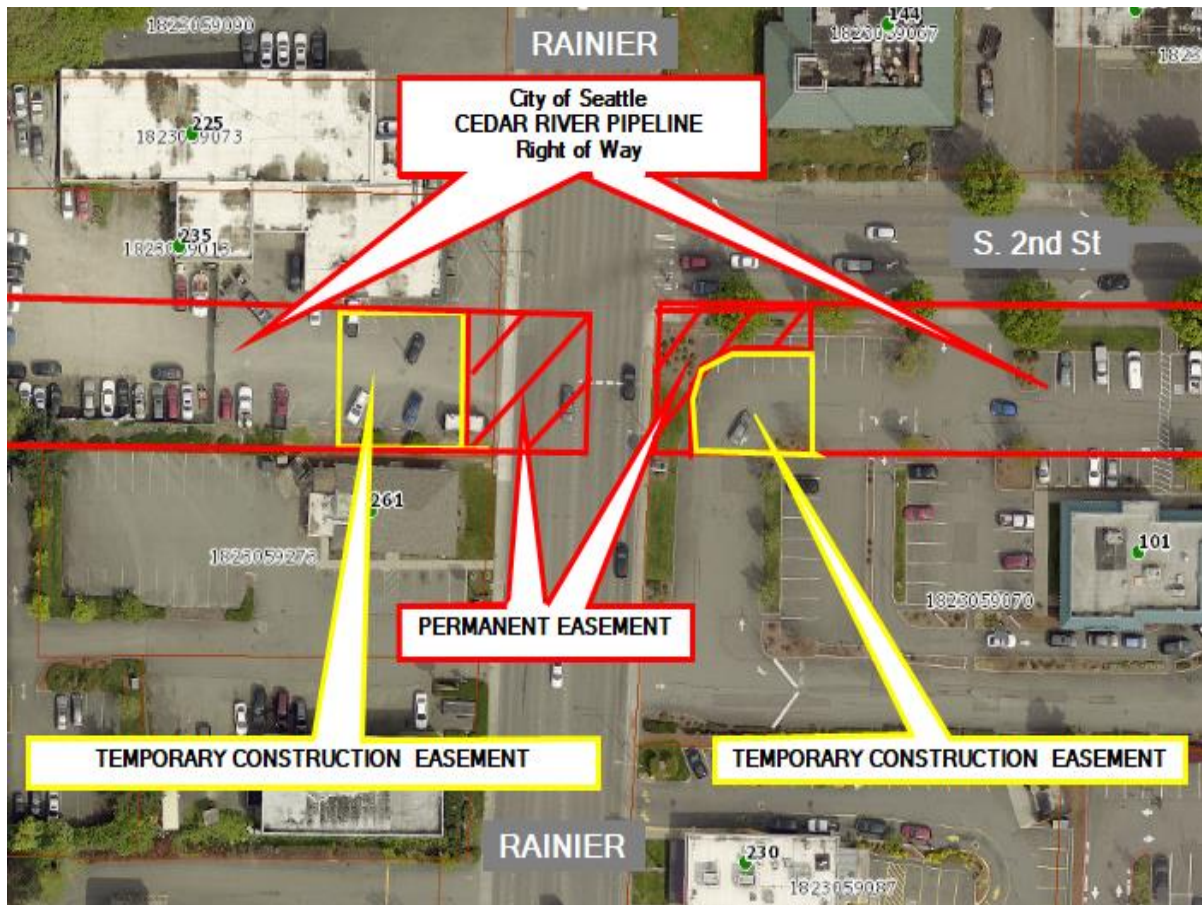

### Summary Attachment 1: EASEMENT LOCATION MAP- Renton

Intersection of Rainier Avenue So. and the City of Seattle Cedar River Pipeline Right of Way

This map is intended for illustrative or informational purposes only and is not intended to modify anything in the legislation.