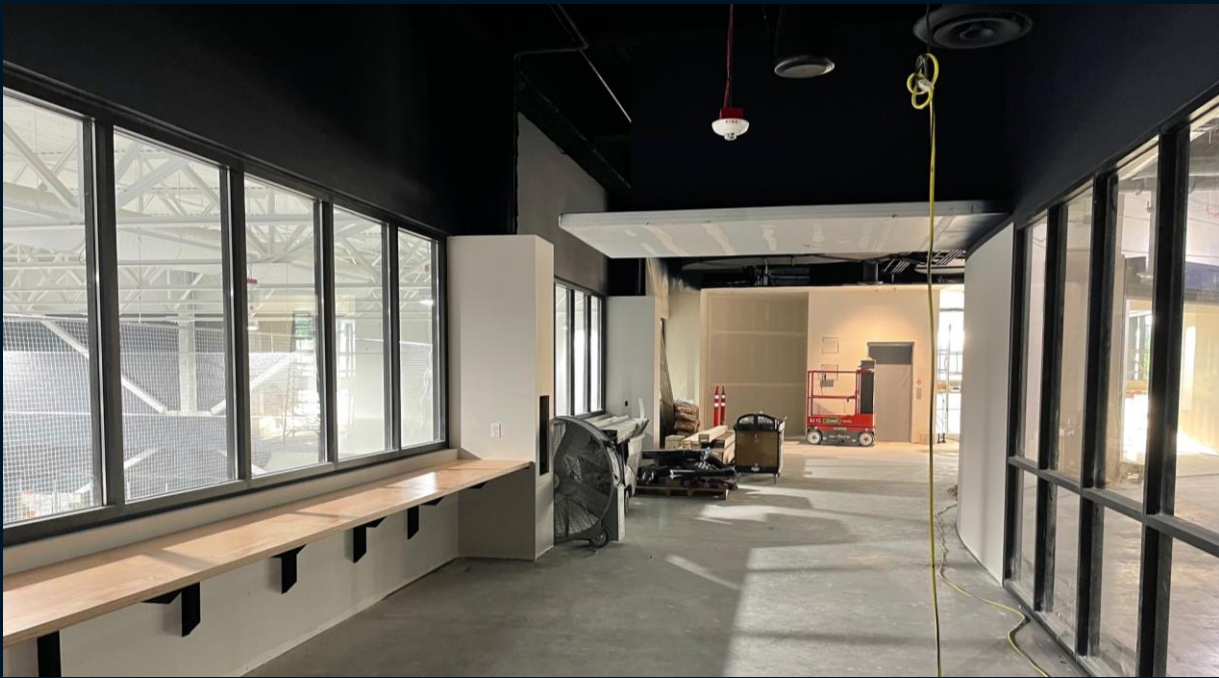

02 | MAIN DINING + BAR

FRONT LOBBY

CLIMATE  
PLEDGE  
ARENA

CLIMATE  
PLEDGE  
ARENA

A man with grey hair, wearing a dark blue polo shirt with a white collar and a logo on the chest, is speaking at a podium. The background is a dark blue wall with repeating logos for 'CLIMATE PLEDGE ARENA' and 'SYMETRA'. The text 'Let's Get Kraken' is overlaid in large white font.