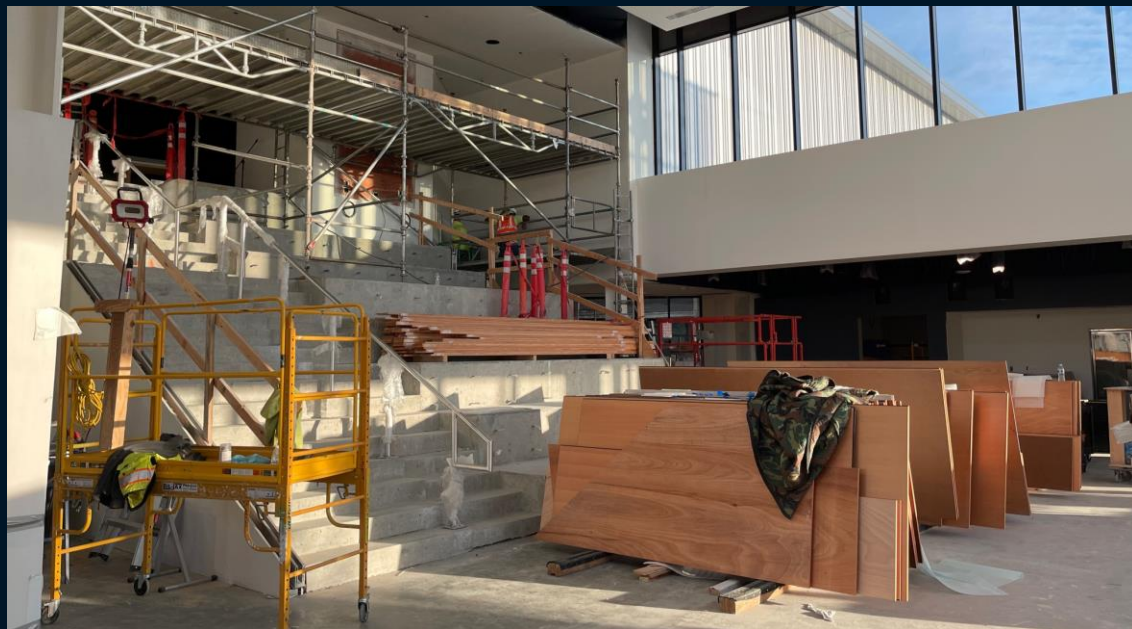

# **KRAKEN COMMUNITY ICEPLEX**

**169,000 square feet**

**750,000+ guests / year**

**20,000 hours of programming**

**Best Sports Bar in Seattle**

**Home of hockey in Seattle**

**Home of the Seattle Kraken**

CLIMATE  
PLEDGE  
ARENA

02 | MAIN DINING + BAR

FRONT LOBBY

CLIMATE  
PLEDGE  
ARENA

CLIMATE  
PLEDGE  
ARENA

A man with grey hair, wearing a dark blue polo shirt with a white collar and a logo on the chest, is speaking at a podium. The background is a dark blue wall with repeating logos for 'CLIMATE PLEDGE ARENA' and 'SYMETRA'. The text 'Let's Get Kraken' is overlaid in large white font.