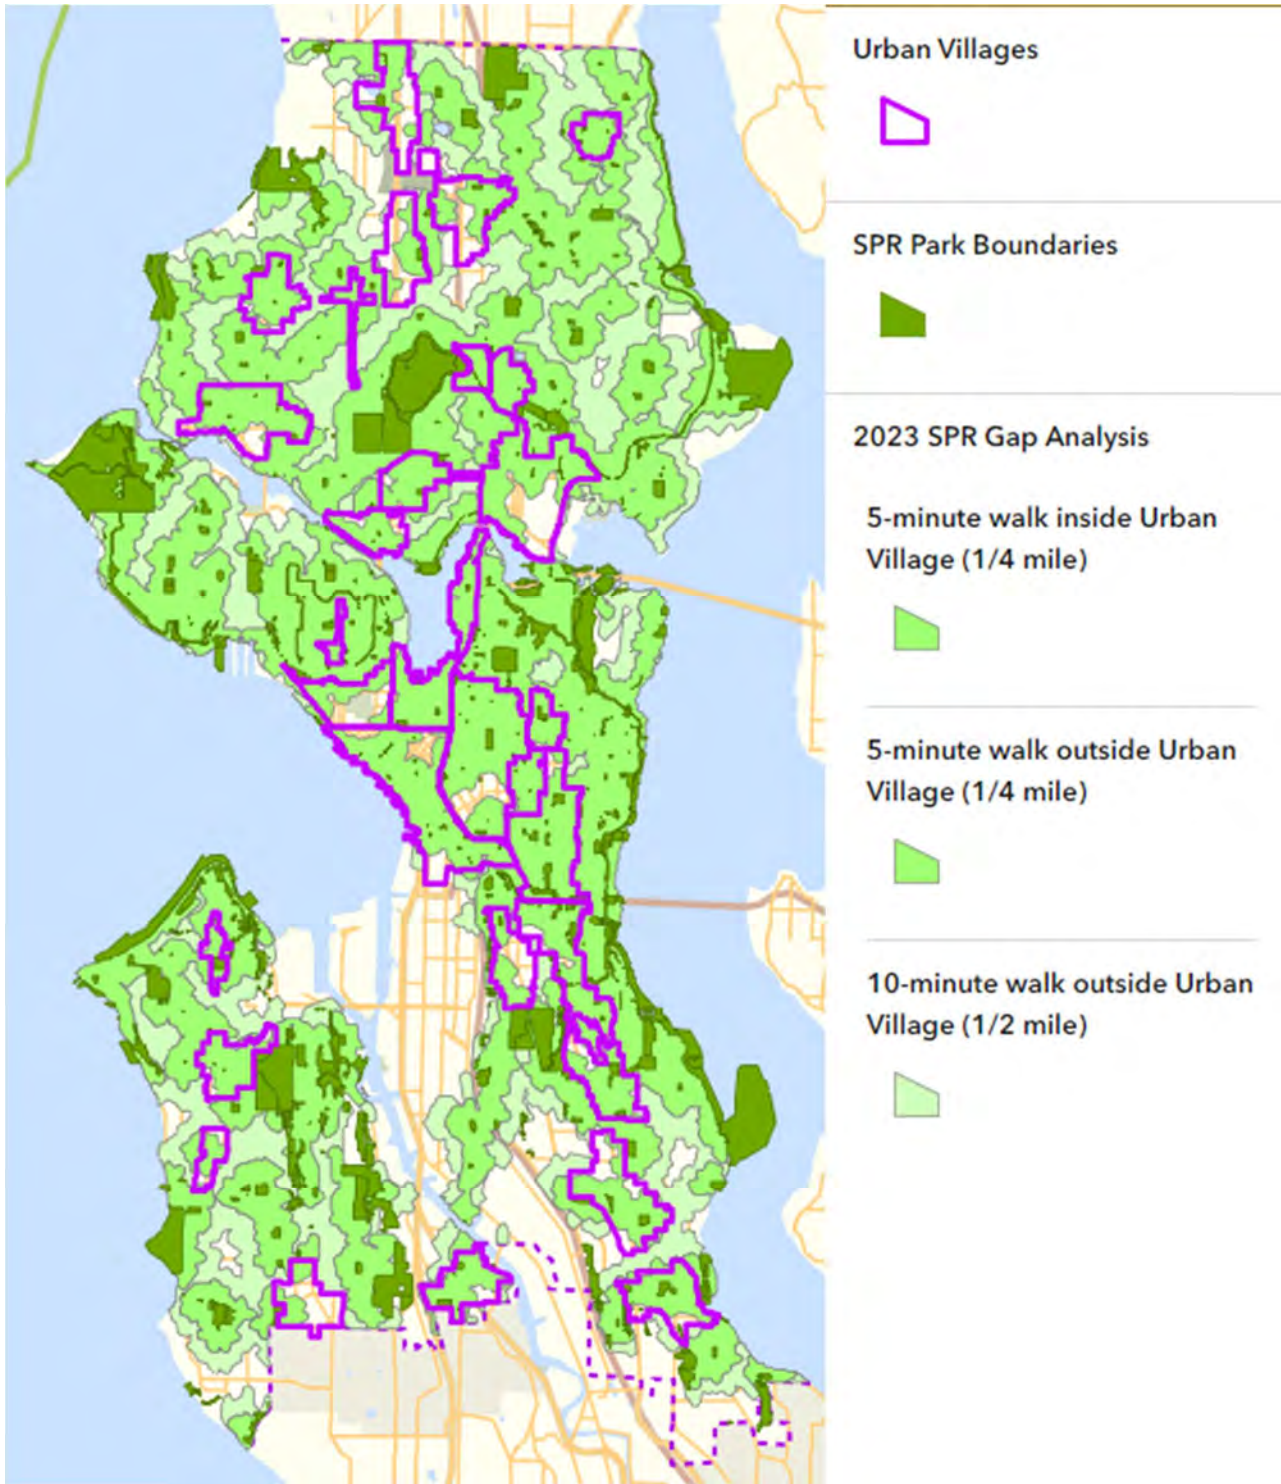

Gap Analysis

SEATTLE PARKS

SPR Park Boundaries

Bicycle Trails

Greenways

ACCESS

WALKABILITY

GAPS IN WALKABILITY

EQUITY & HEALTH

INCOME & POVERTY

POPULATION DENSITY 2020