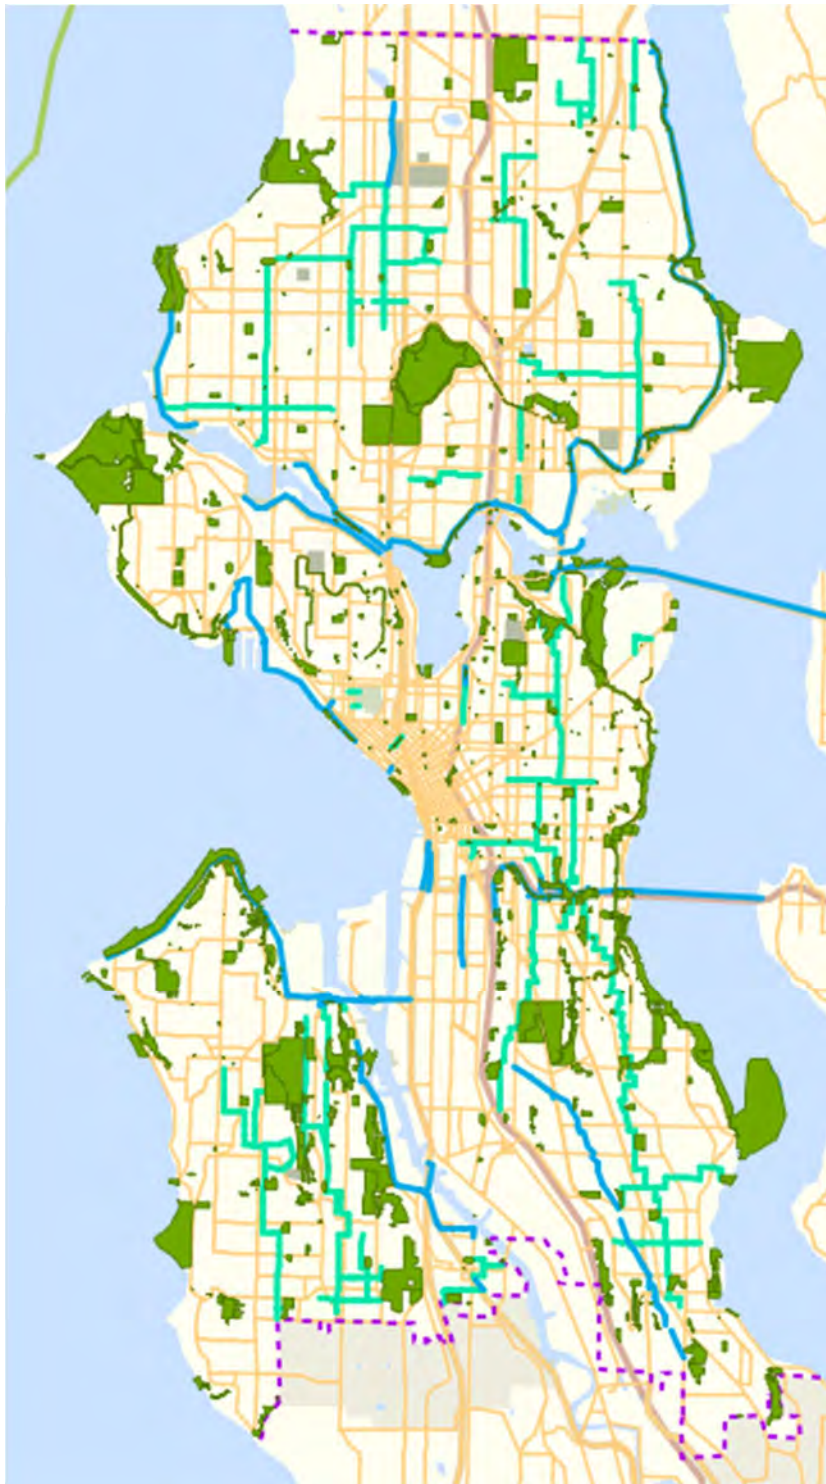

Gap Analysis

SEATTLE PARKS

SPR Park Boundaries

Bicycle Trails

Greenways

ACCESS

WALKABILITY

GAPS IN WALKABILITY

EQUITY & HEALTH

INCOME & POVERTY

POPULATION DENSITY 2020