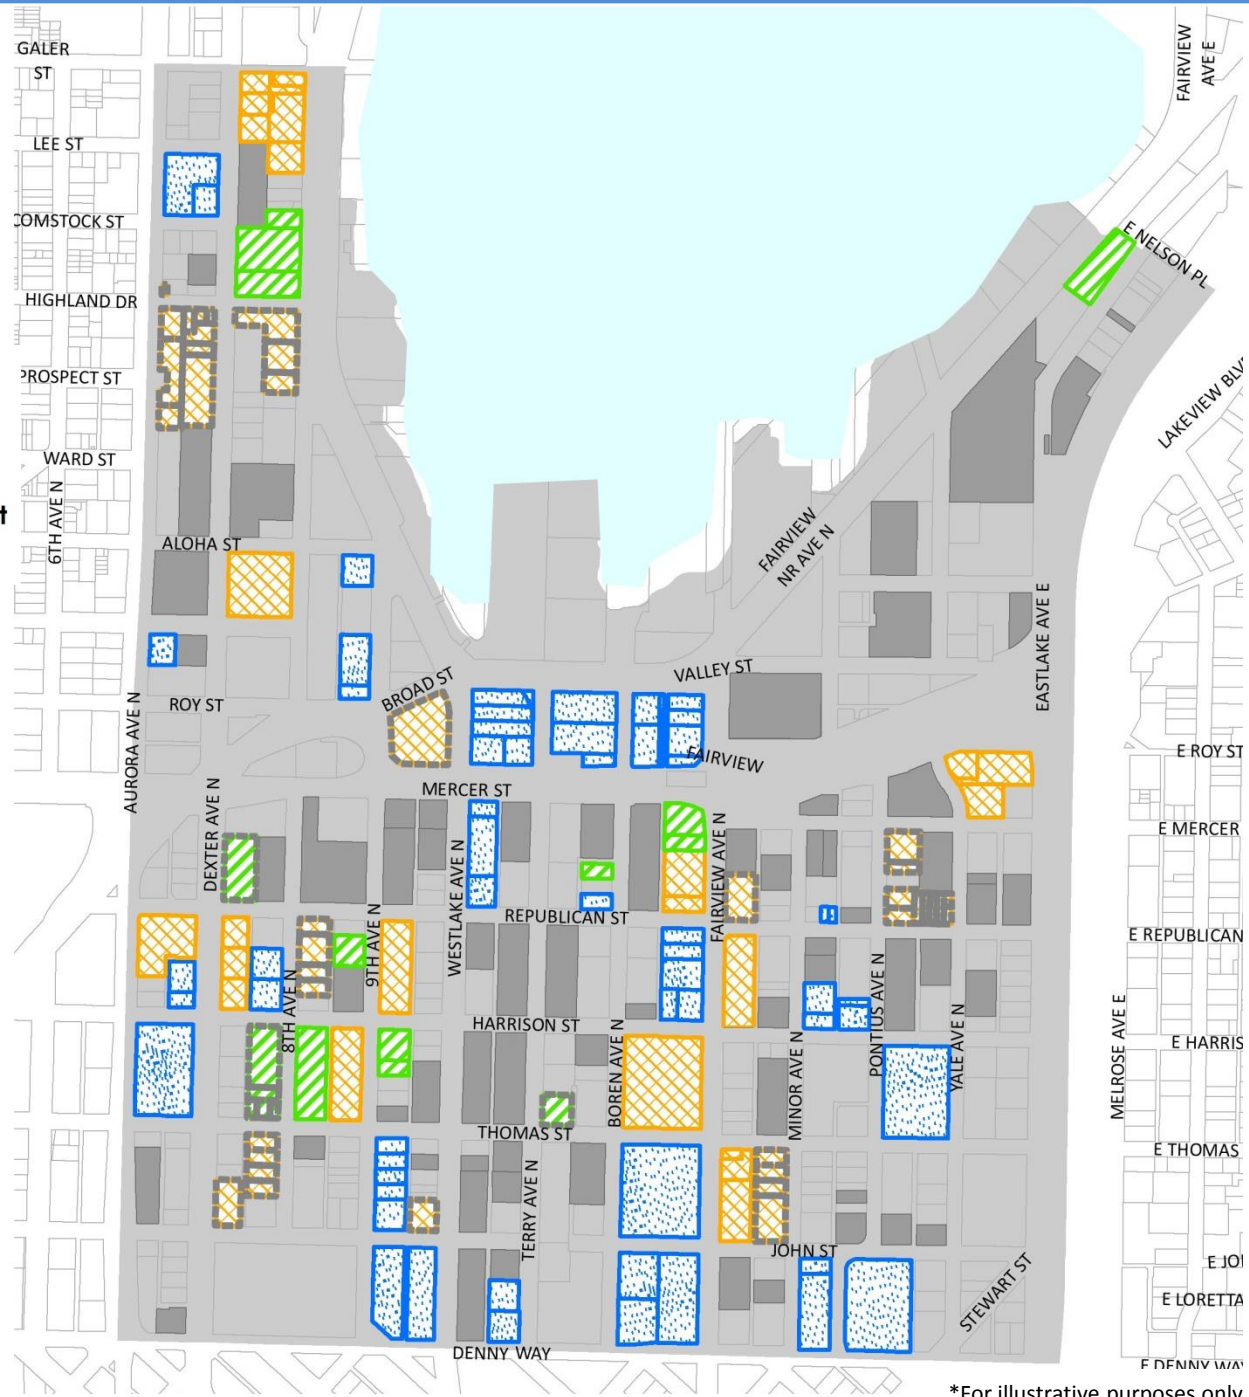

# Seattle Mixed Zone Legislative History

Seattle Cascade  
Mixed (SCM)  
Zone established  
in South Lake  
Union (SLU)

West Dravus  
Rezone to SM

SLU  
Rezone

North Rainier  
Rezone to  
SM

# South Lake Union

SLU - SM Zoned Areas

SLU Development Activity

 In Design Review

 MUP Issued - In review for Building Permit

 In construction

 MUP Prior to 2013

 Completed (after 1996)