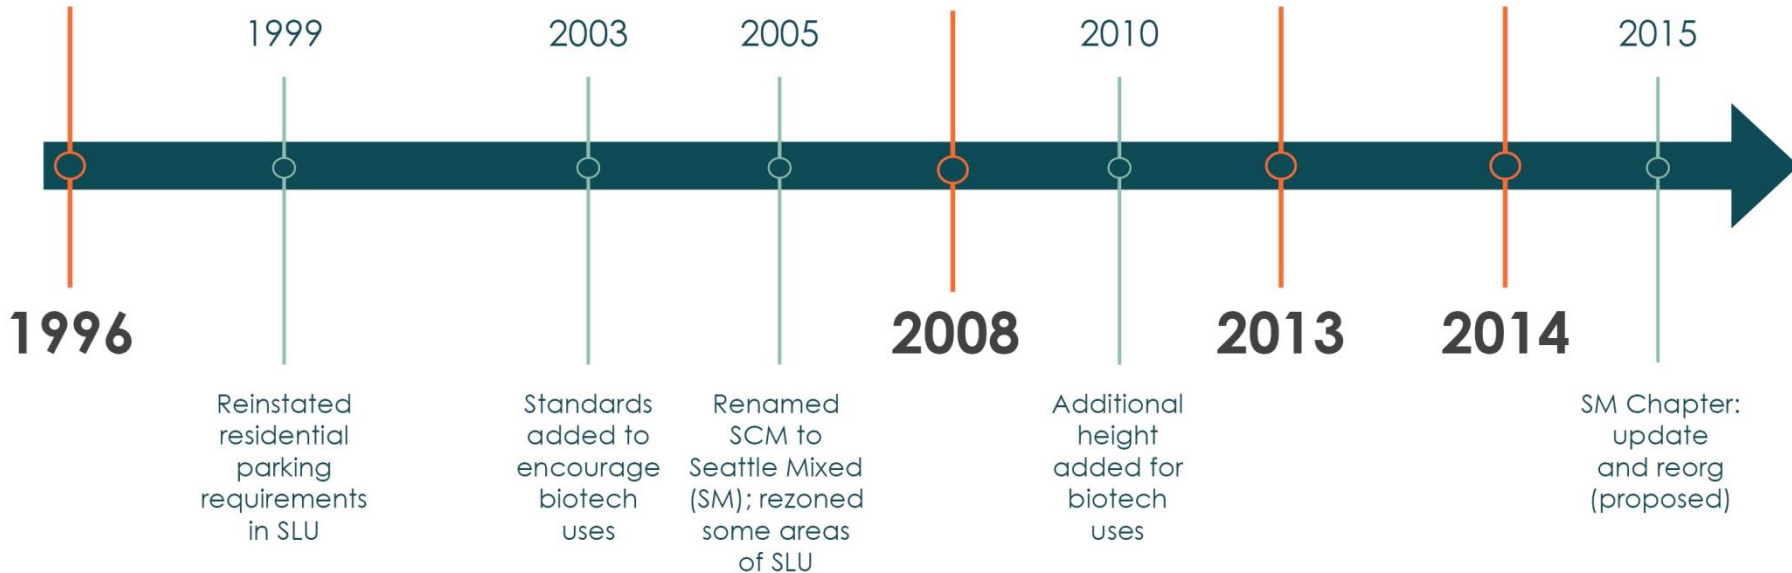

# Seattle Mixed Zone Briefing

City of Seattle  
City Council PLUS Committee Briefing  
August 4, 2015

# Seattle Mixed Zone Legislative History

Seattle Cascade  
Mixed (SCM)  
Zone established  
in South Lake  
Union (SLU)

West Dravus  
Rezone to SM

SLU  
Rezone

North Rainier  
Rezone to  
SM