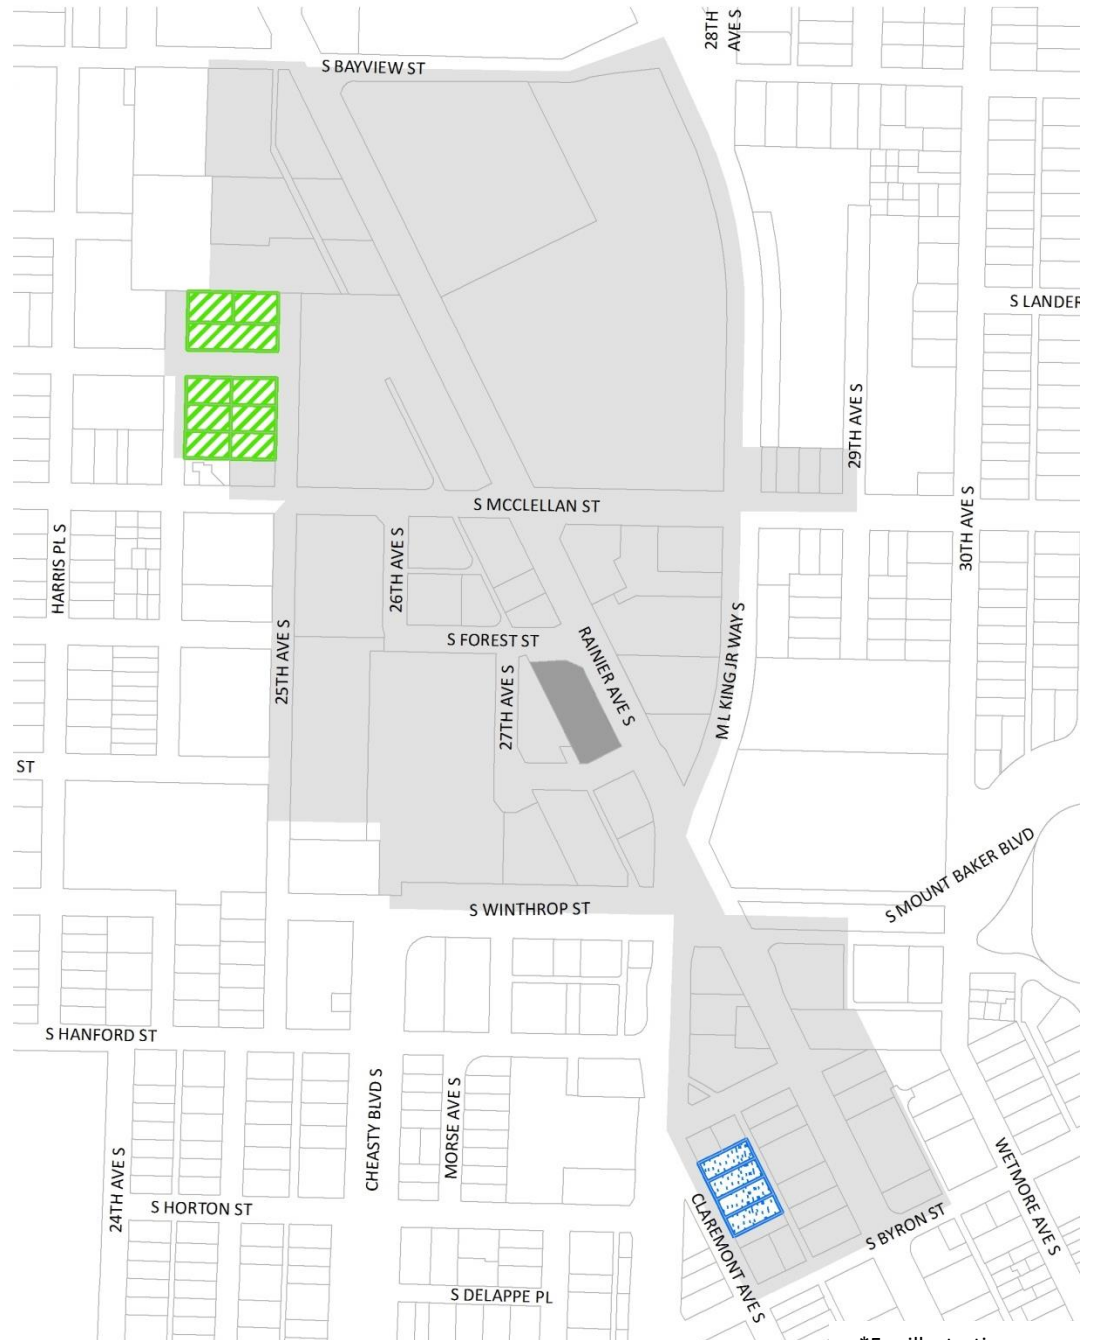

North Rainier

- North Rainier - SM Zoned Areas
- North Rainier - Development Activity
  - In Design Review
  - MUP Issued - In review for Building Permit
  - Completed