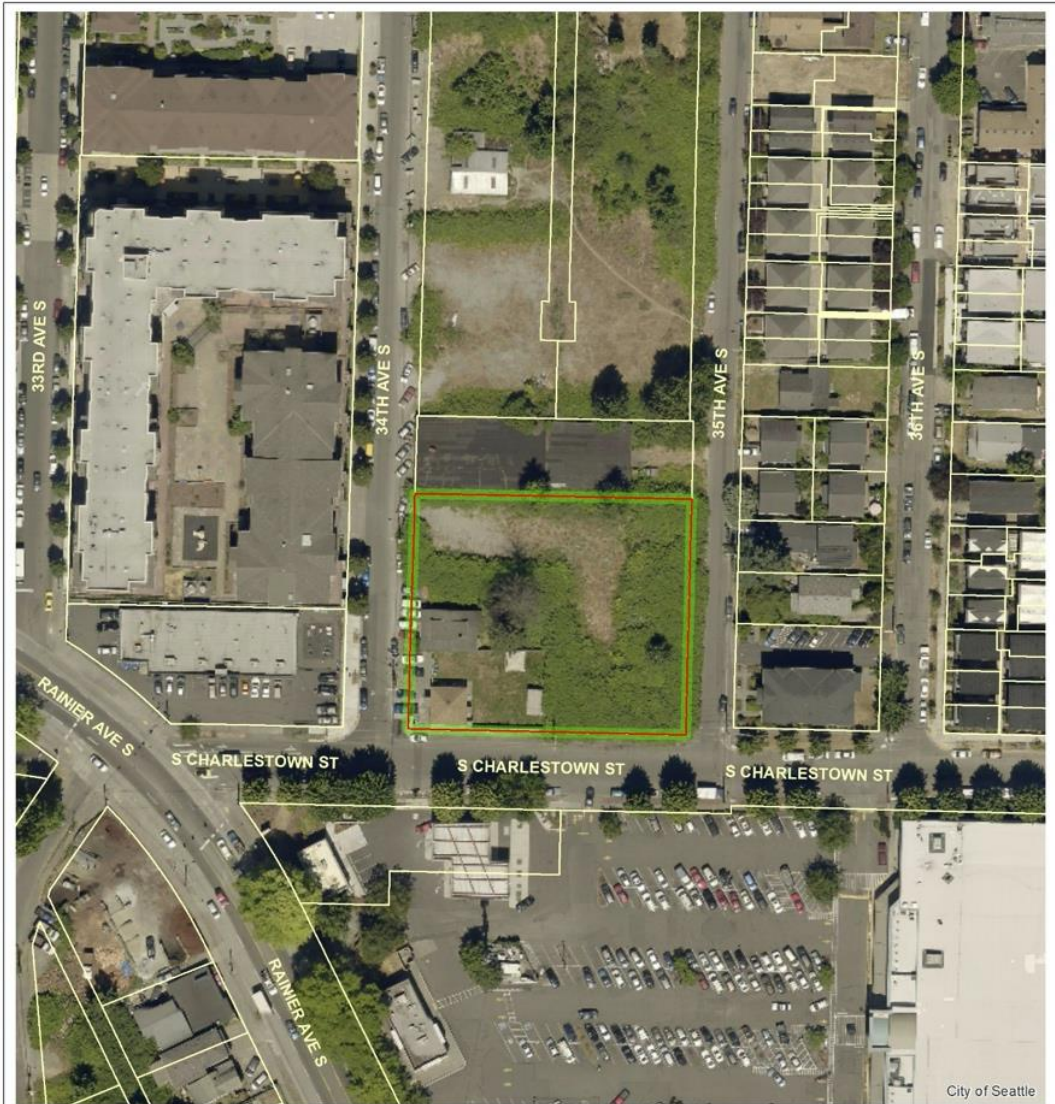

Maple Wood Playfield Renovation 4801 Corson Avenue South, Seattle 98108

A20 T24N R4E

20-1828 Maple Wood Playfield Renovation Boundary Map

©2020, CITY OF SEATTLE
All rights reserved.

Legend

-  Project Boundary
-  Park Boundary

1 inch = 142 feet

No warranties of any sort, including accuracy, fitness or merchantability, accompany this product.

Orthophoto source:
EagleView/Pictometry,
Spring - Summer 2017
Map date: February 20, 2020

This map is intended for illustrative or informational purposes only and is not intended to modify anything in the legislation.

North Rainier Landbanked Park Development 35th Ave S & S Charlestown St and 3655 35th Ave S

Orthophoto source:
EagleView/Pictometry,
Spring - Summer 2017
Map date: February 20, 2020

This map is intended for illustrative or informational purposes only and is not intended to modify anything in the legislation.