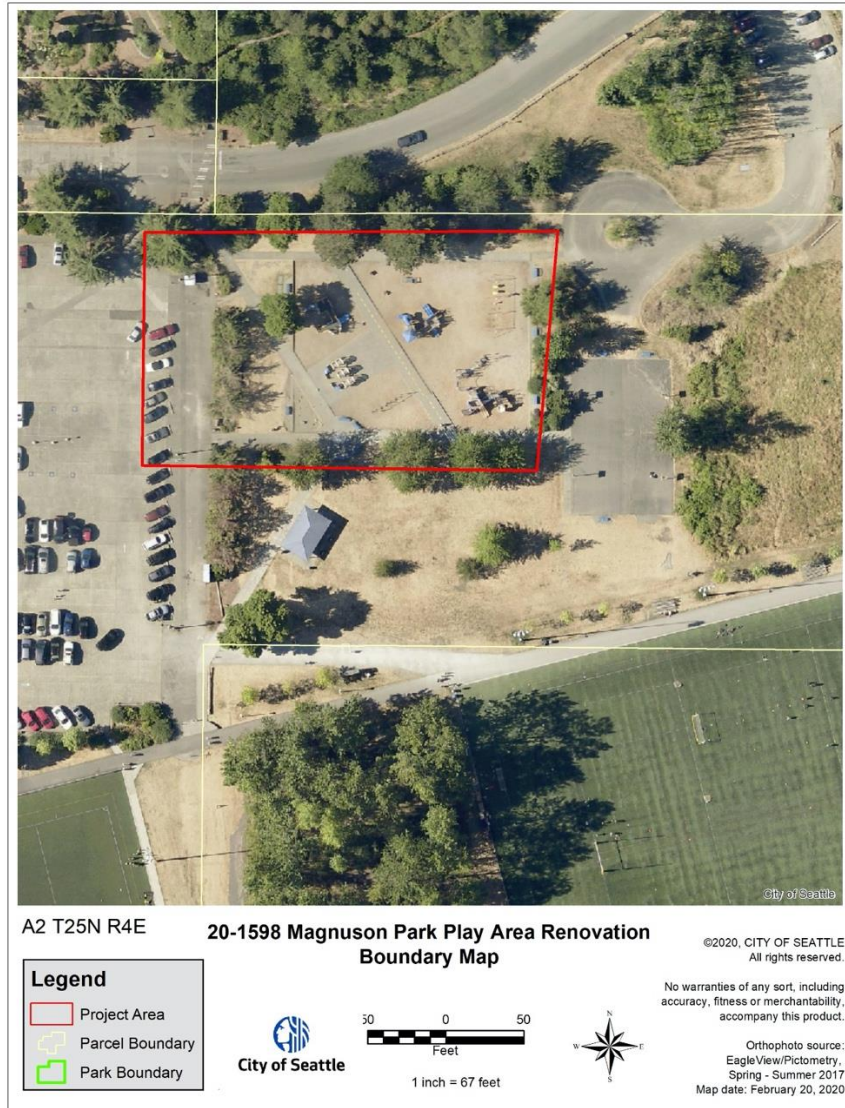

This map is intended for illustrative or informational purposes only and is not intended to modify anything in the legislation.

North Rainier Landbanked Park Development 35th Ave S & S Charlestown St and 3655 35th Ave S

Orthophoto source:
EagleView/Pictometry,
Spring - Summer 2017
Map date: February 20, 2020

This map is intended for illustrative or informational purposes only and is not intended to modify anything in the legislation.

Magnuson Park Play Area 7400 Sand Point Way NE, Seattle 98115

This map is intended for illustrative or informational purposes only and is not intended to modify anything in the legislation.

Terry Pettus Park Renovation 2001 Fairview Avenue E, Seattle 98102