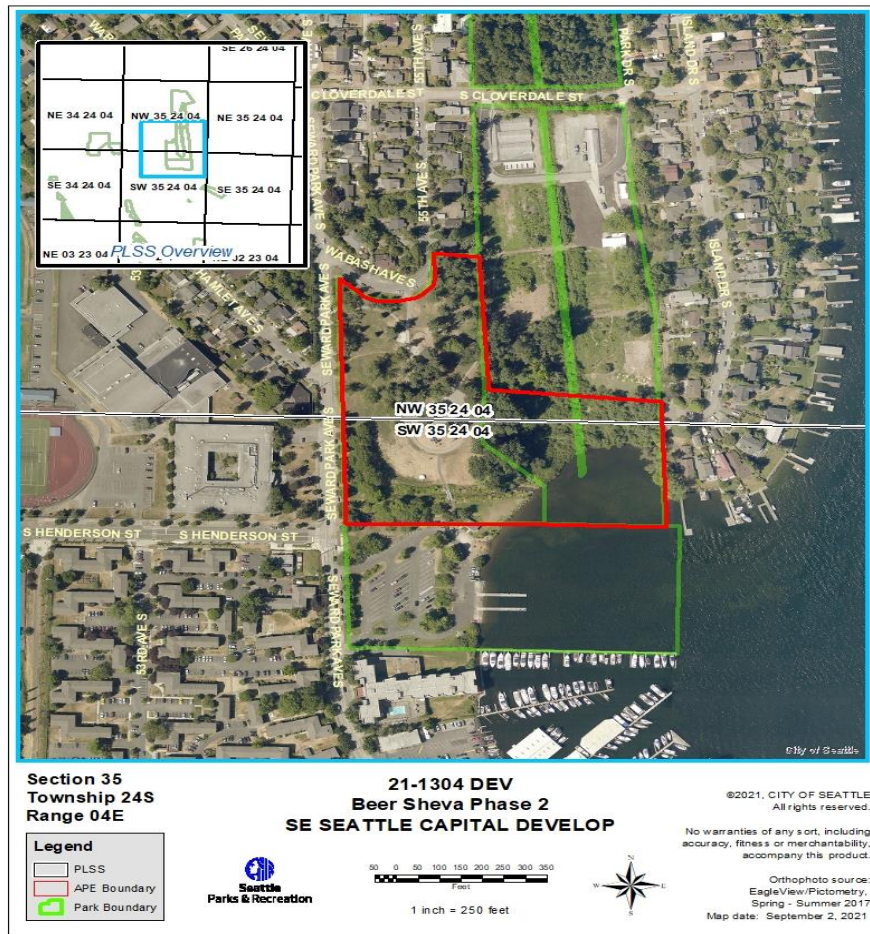

Be'er Sheva Phase 2 8702 Seward Park Ave So., Seattle WA 98118

This map is intended for illustrative or informational purposes only and is not intended to modify anything in the legislation.

GARFIELD SUPER BLOCK 2323 E Cherry St., Seattle WA 98122

This map is intended for illustrative or informational purposes only and is not intended to modify anything in the legislation.