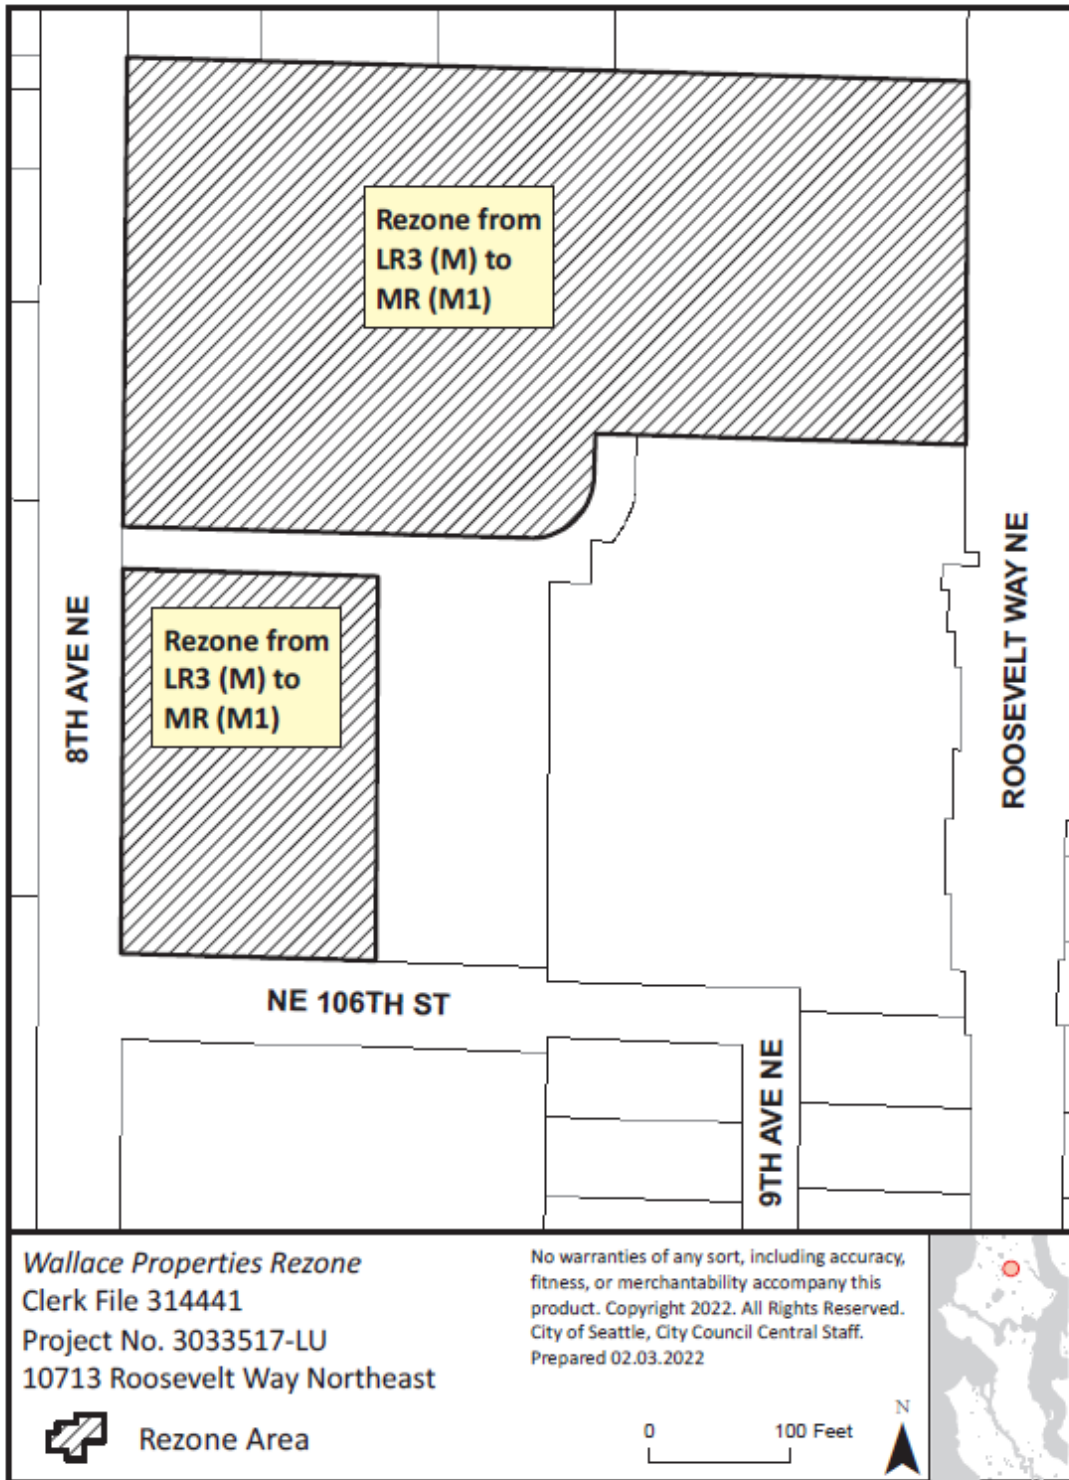

### Exhibit A – Rezone Map

**Wallace Properties Rezone**  
Clerk File 314441  
Project No. 3033517-LU  
10713 Roosevelt Way Northeast

No warranties of any sort, including accuracy, fitness, or merchantability accompany this product. Copyright 2022. All Rights Reserved. City of Seattle, City Council Central Staff. Prepared 02.03.2022

 Rezone Area