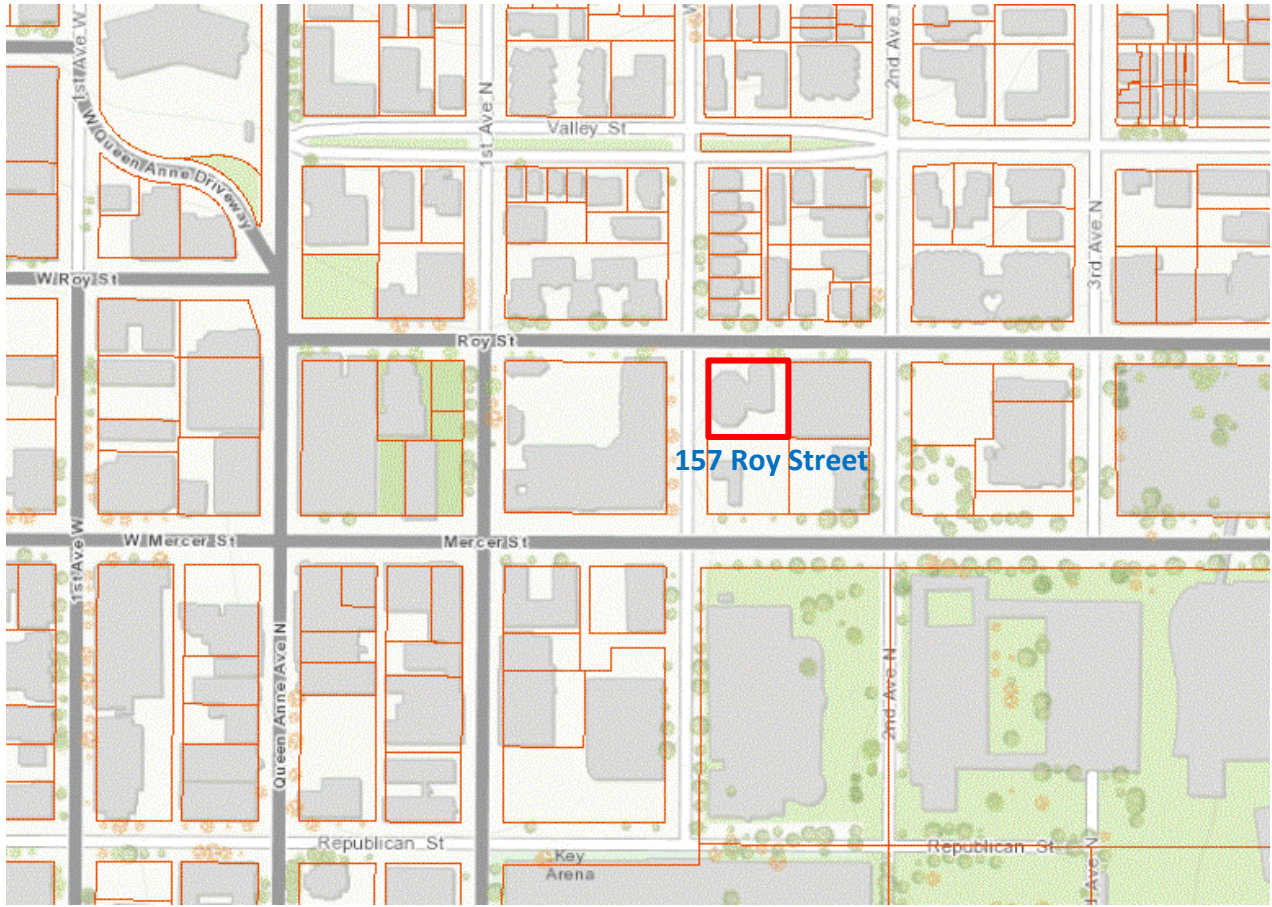

Summary Ex A – Vicinity Map of SCL Power Control Center  
V1

Note: This map is intended for illustrative or informational purposes only and is not intended to modify anything in the legislation.