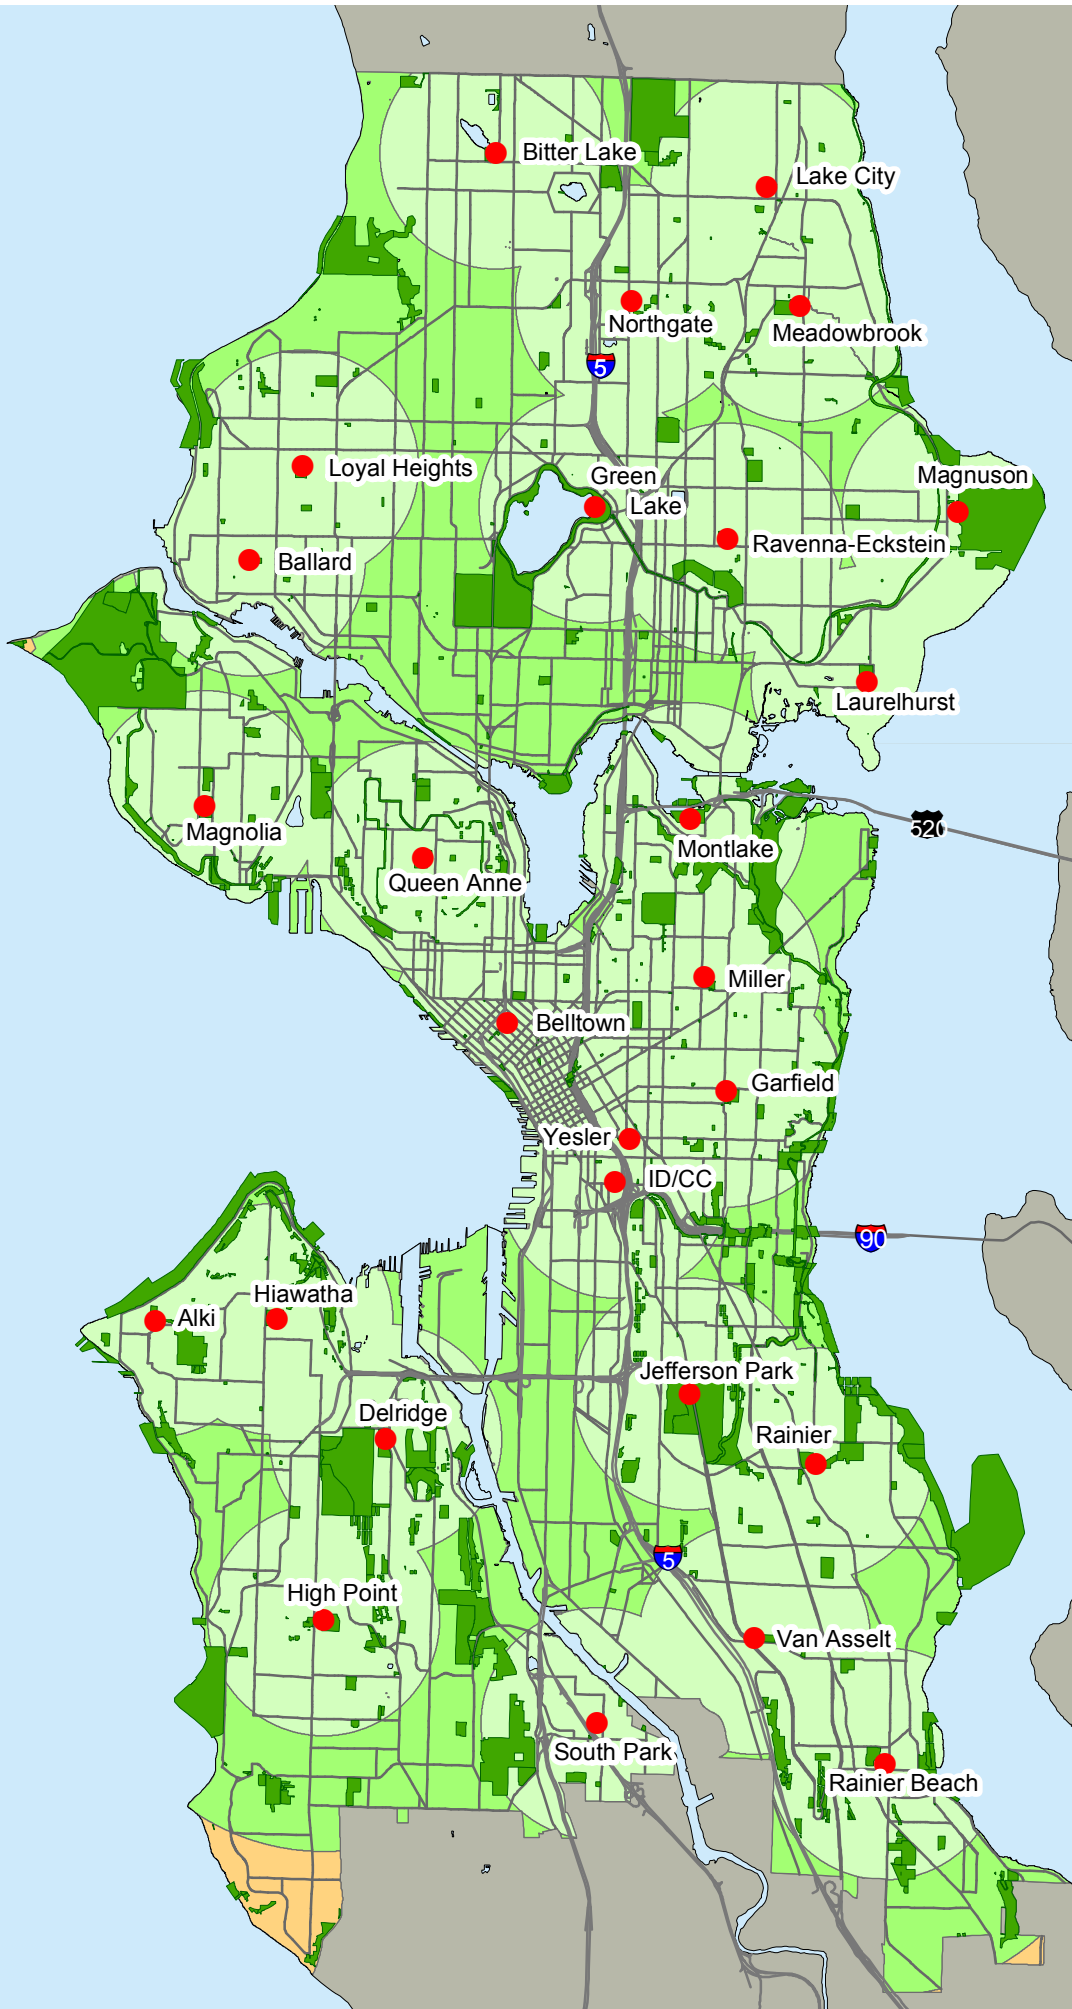

Seattle
Parks & Recreation

Target Goals for Community Center Distribution - 2017

Legend

- Community Centers
- Service Area (1 mi)
- Service Area (2 mi)
- Service Area Gaps
- Parks

1 inch = 8,750 feet

©2017, CITY OF SEATTLE
All rights reserved.

No warranties of any sort, including accuracy, fitness or merchantability accompany this product.

Map date: June 28, 2017