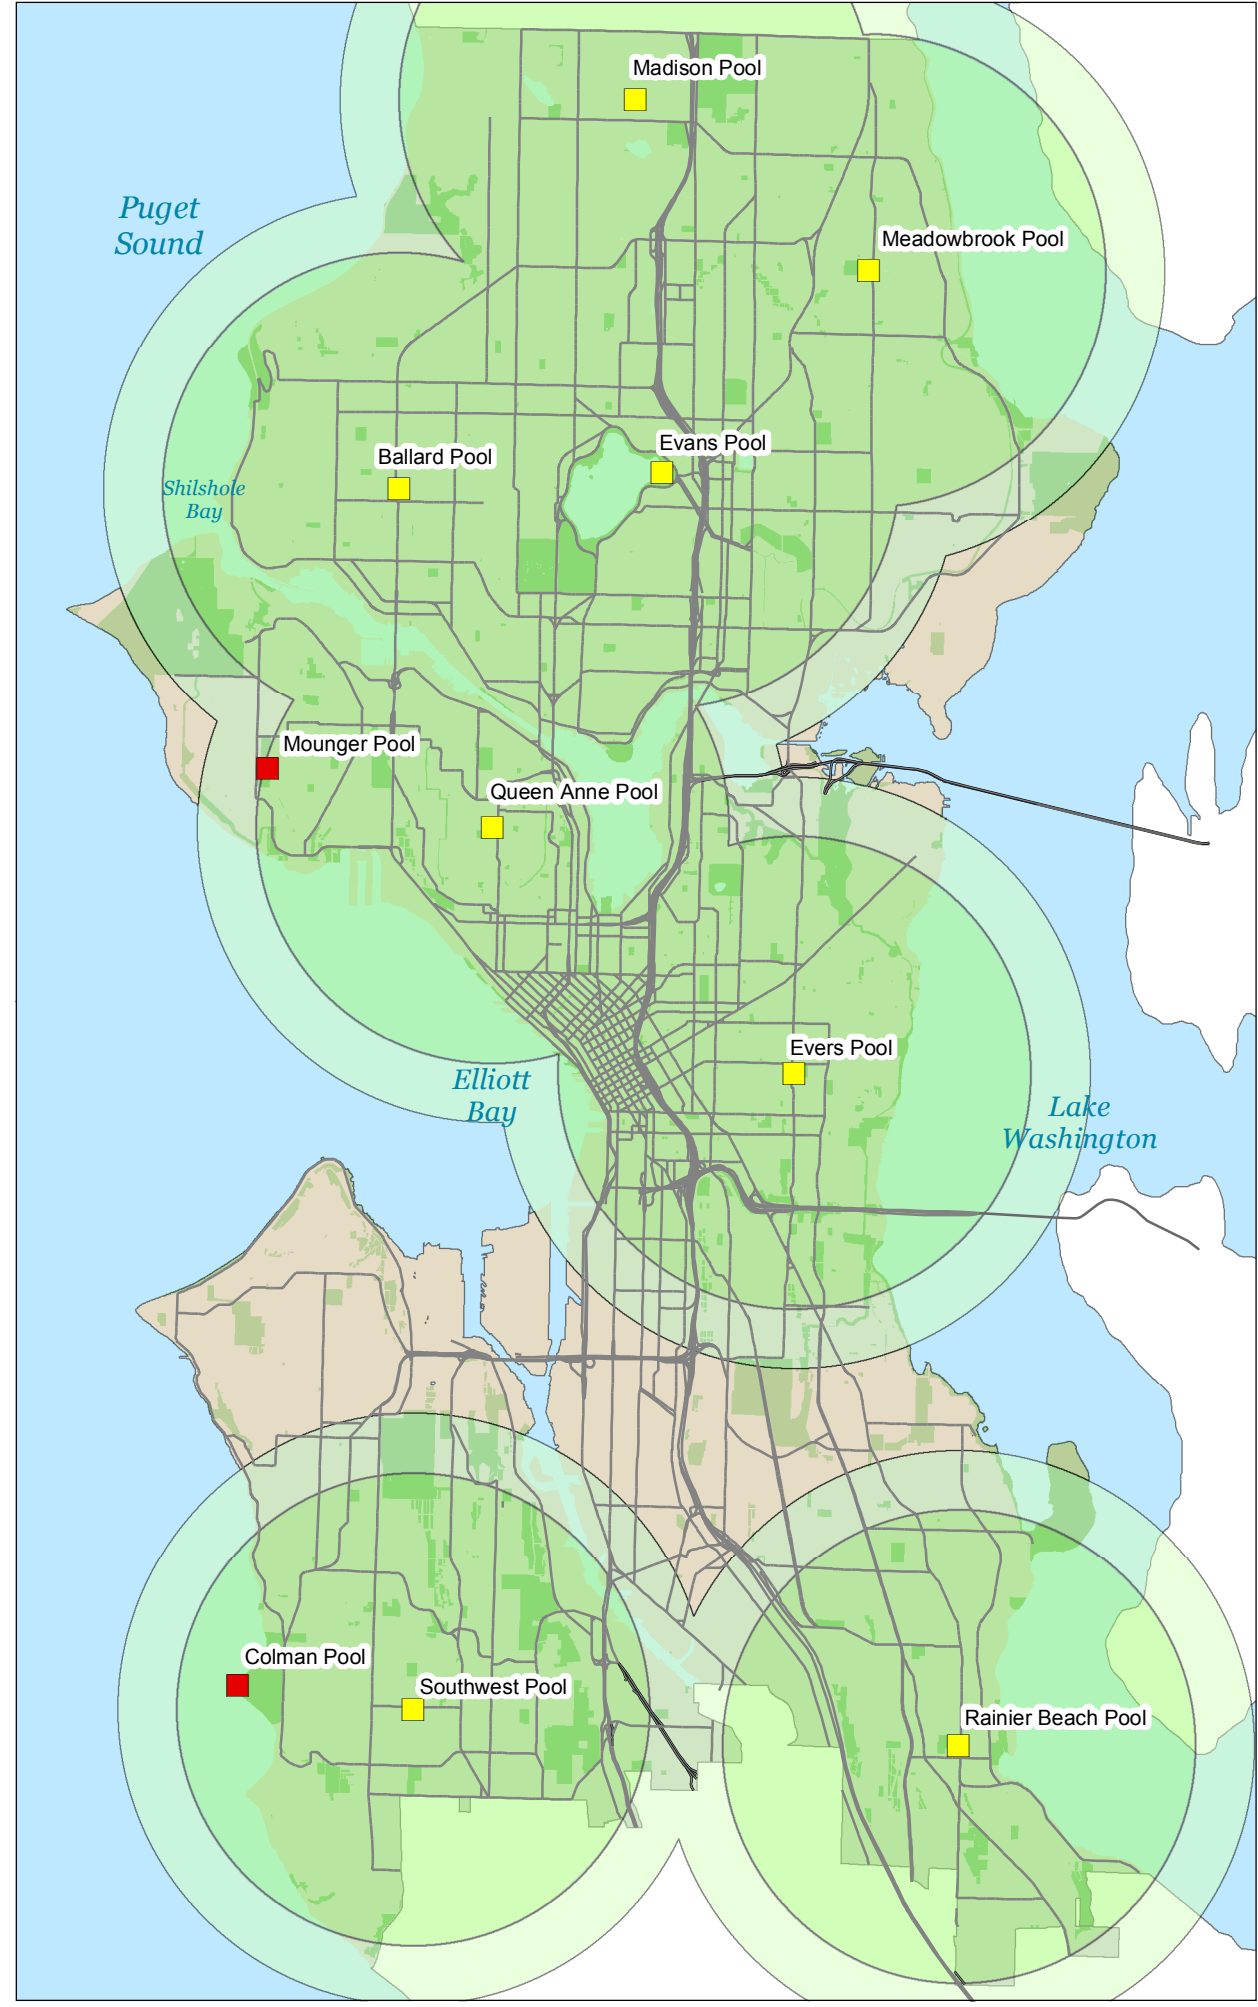

SEATTLE PARKS AND RECREATION

Indoor Swimming Pools - 2011

Legend

Swimming Pools

- Indoor
- Outdoor
- Indoor Swimming Pools Gaps
- Indoor Swimming Pools - 2mi
- Indoor Swimming Pool - 2.5 mi
- Parks

Miles

1 inch = 2 miles

©2017, CITY OF SEATTLE
All rights reserved

No warranties of any sort, including accuracy, fitness or merchantability accompany this product.

Map date: July 20, 2017