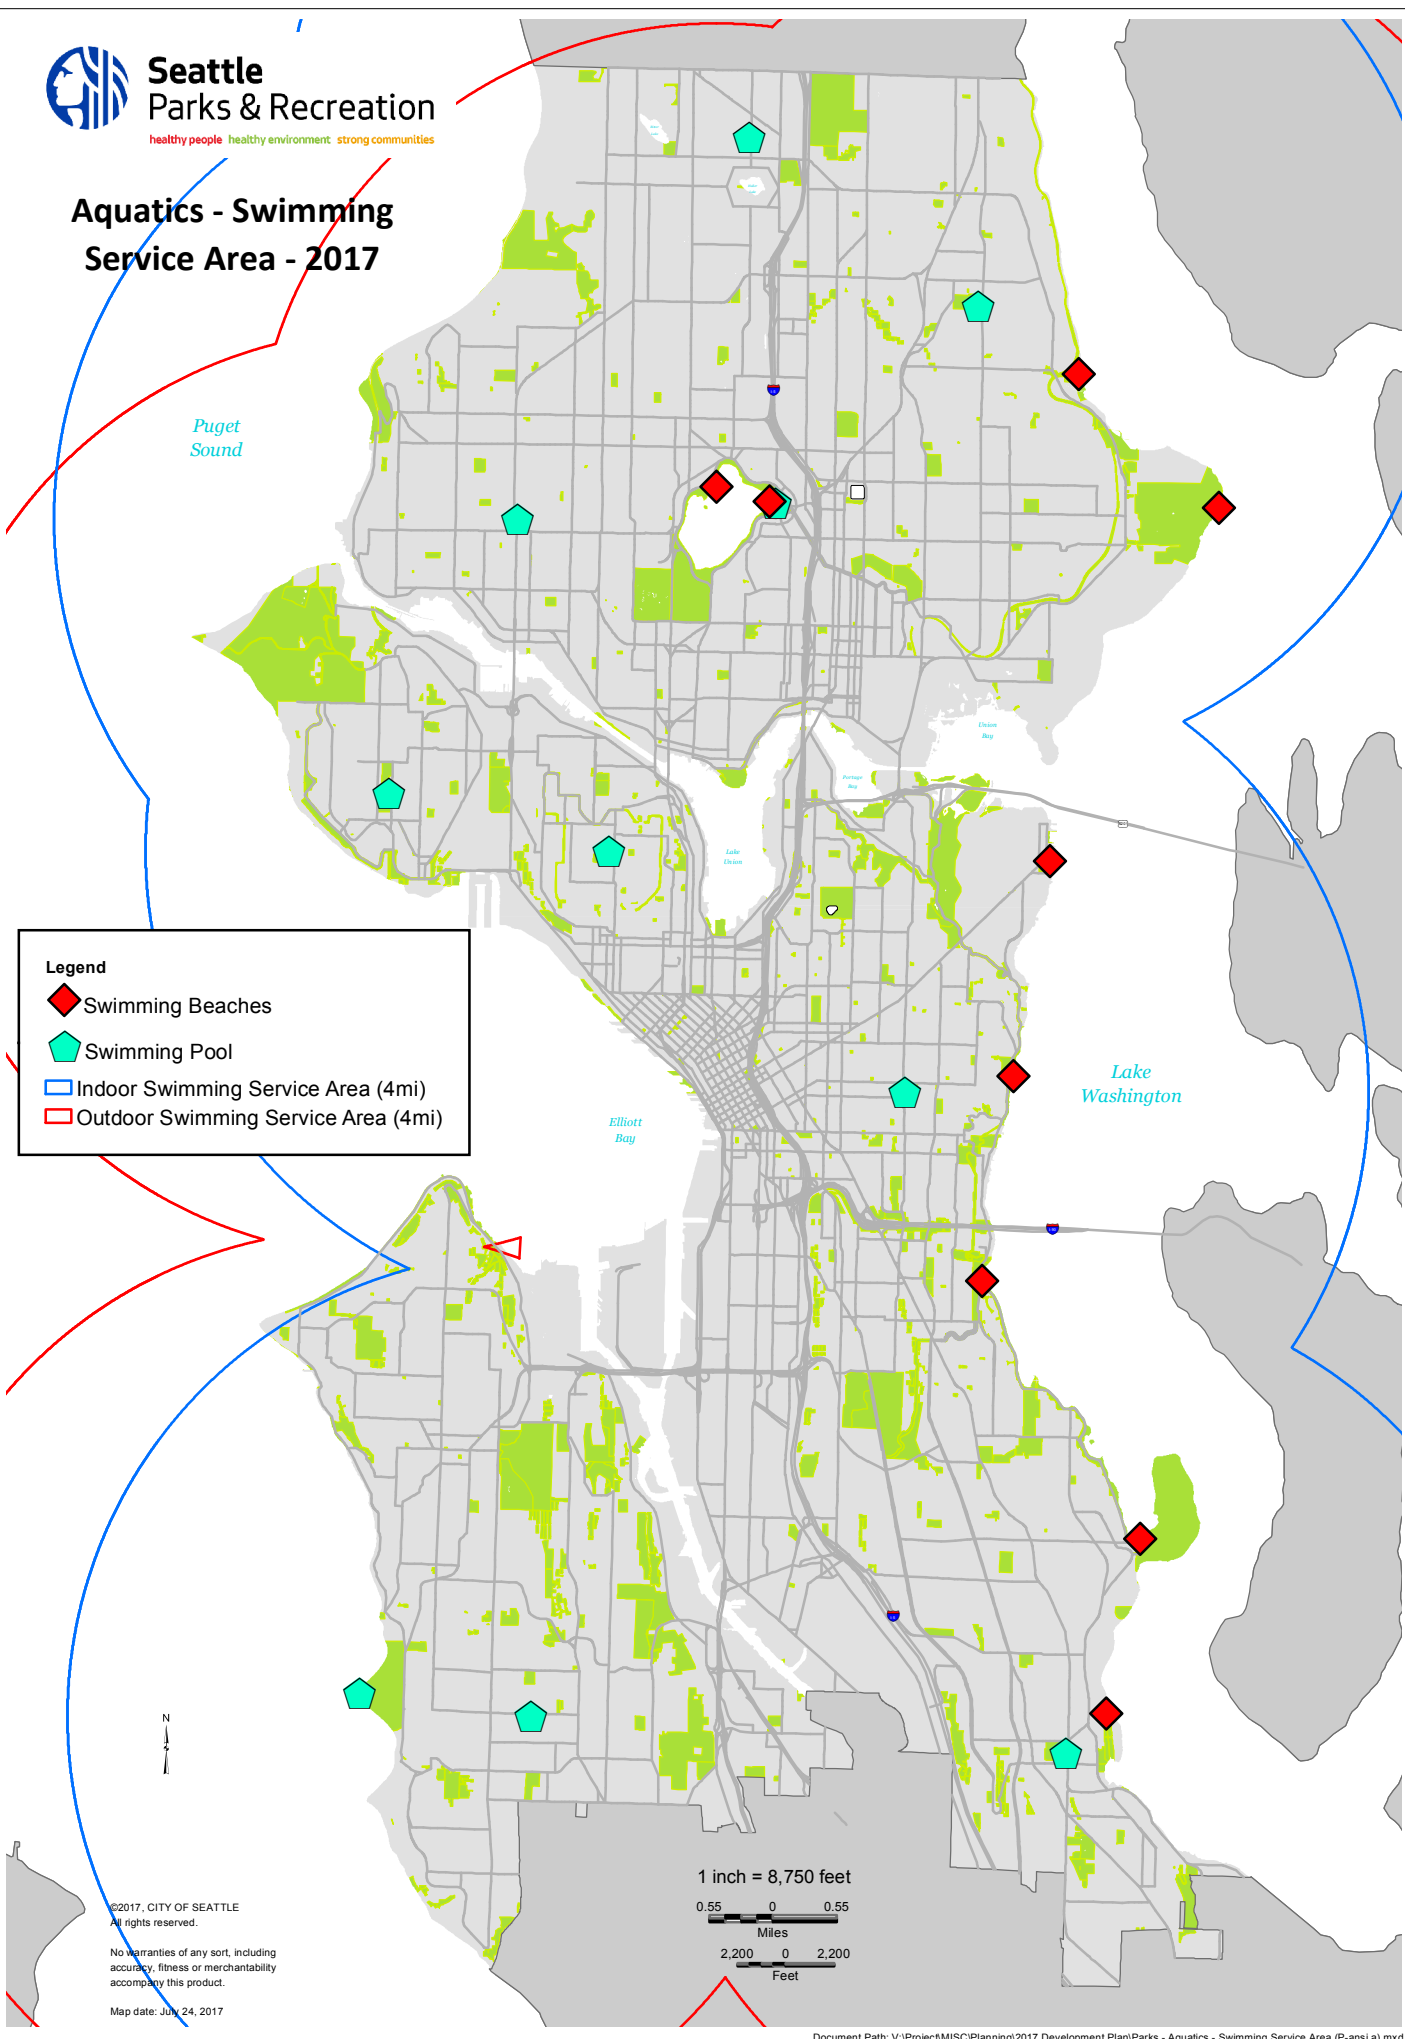

**Seattle
Parks & Recreation**

Aquatics - Swimming Service Area - 2017

Legend

- Swimming Beaches
- Swimming Pool
- Indoor Swimming Service Area (4mi)
- Outdoor Swimming Service Area (4mi)

©2017, CITY OF SEATTLE
All rights reserved.
No warranties of any sort, including accuracy, fitness or merchantability accompany this product.
Map date: July 24, 2017

1 inch = 8,750 feet
0.55 0 0.55
Miles
2,200 0 2,200
Feet