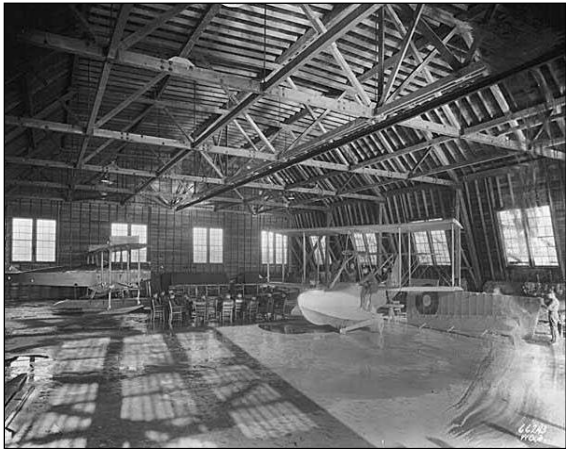

UW Canoe House/ASUW Shell House, 3655 Walla Walla Road NE, 2017

UW Canoe House/ASUW Shell House, 3655 Walla Walla Road NE, 1923

1918

1939