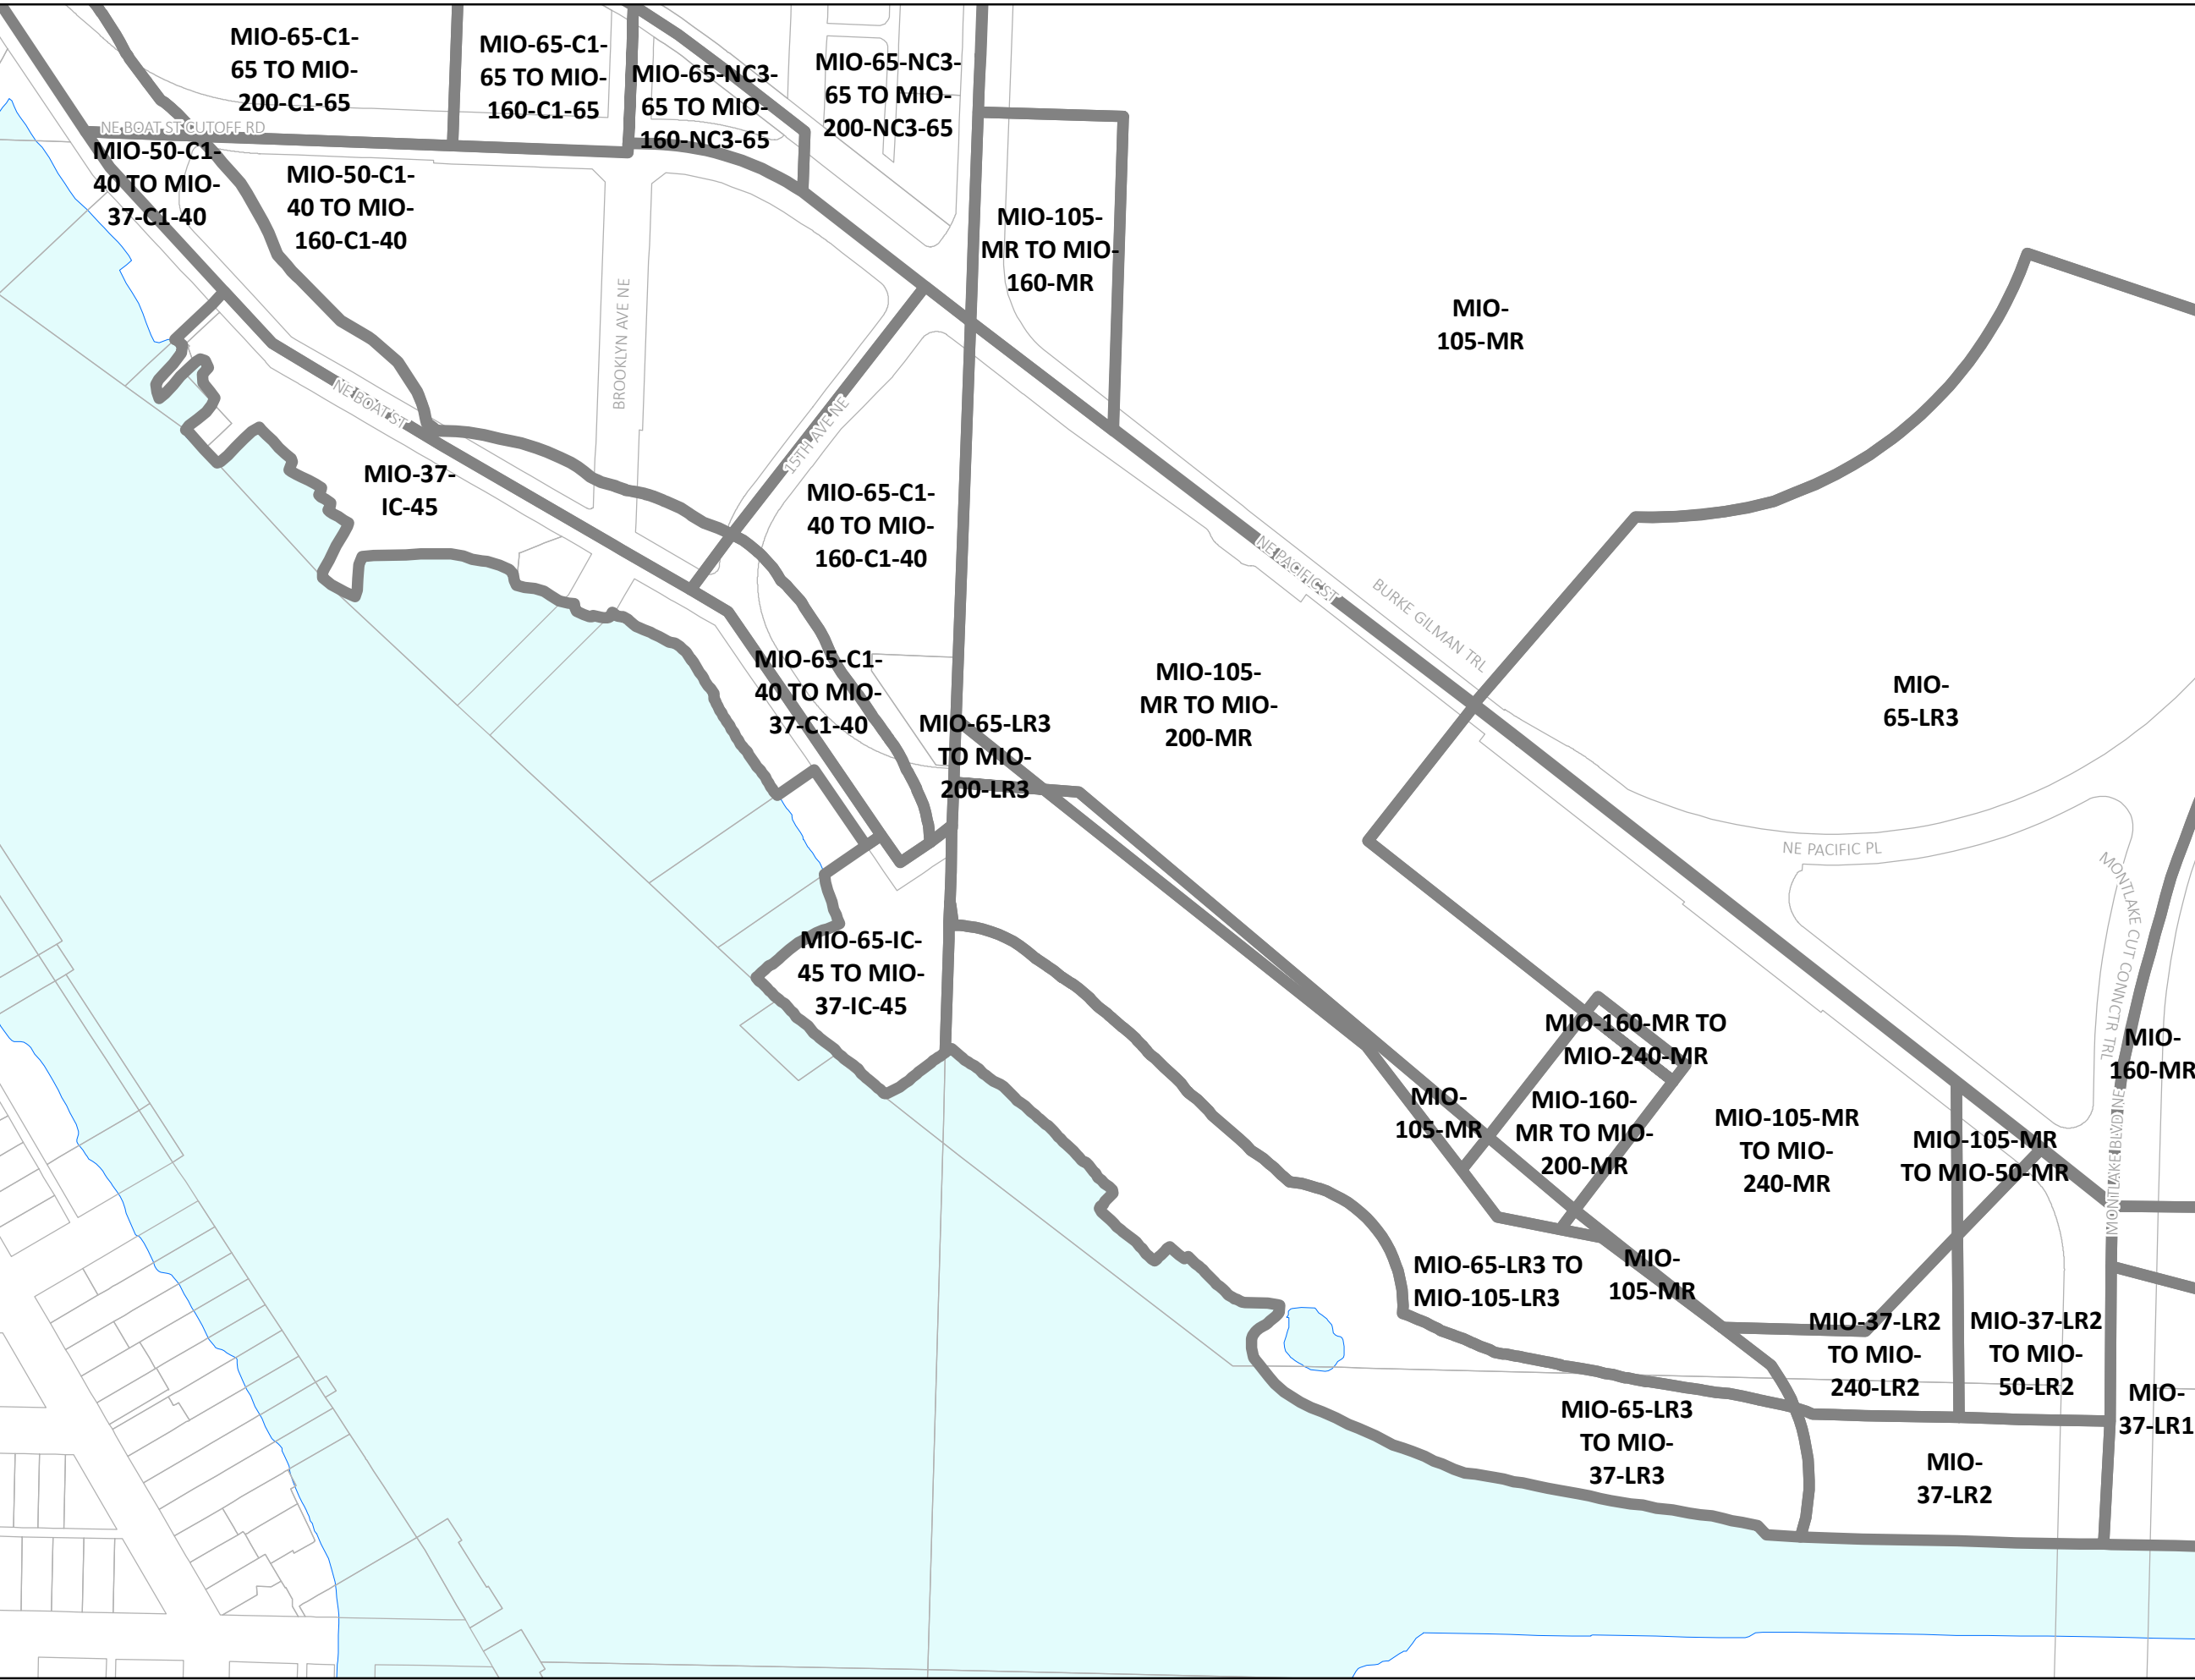

December 5, 2018

0 385 770 Feet

Attachment2:
Amendments to the
Official Land Use Map
Chapter 23.32 of the
Seattle Municipal Code
East Campus (South)

Legend
 Major Institution Zoning
 Parcels

Prepared by the City of Seattle
 City Council Central Staff
 No warranties of any sort, including
 accuracy, fitness, or merchantability
 accompany this product.

December 5, 2018

N

 0 325 650 Feet

Attachment2: Amendments to the Official Land Use Map Chapter 23.32 of the Seattle Municipal Code **South Campus**

Legend

-  Major Institution Zoning
-  Parcels

Prepared by the City of Seattle
City Council Central Staff
No warranties of any sort, including
accuracy, fitness, or merchantability
accompany this product.