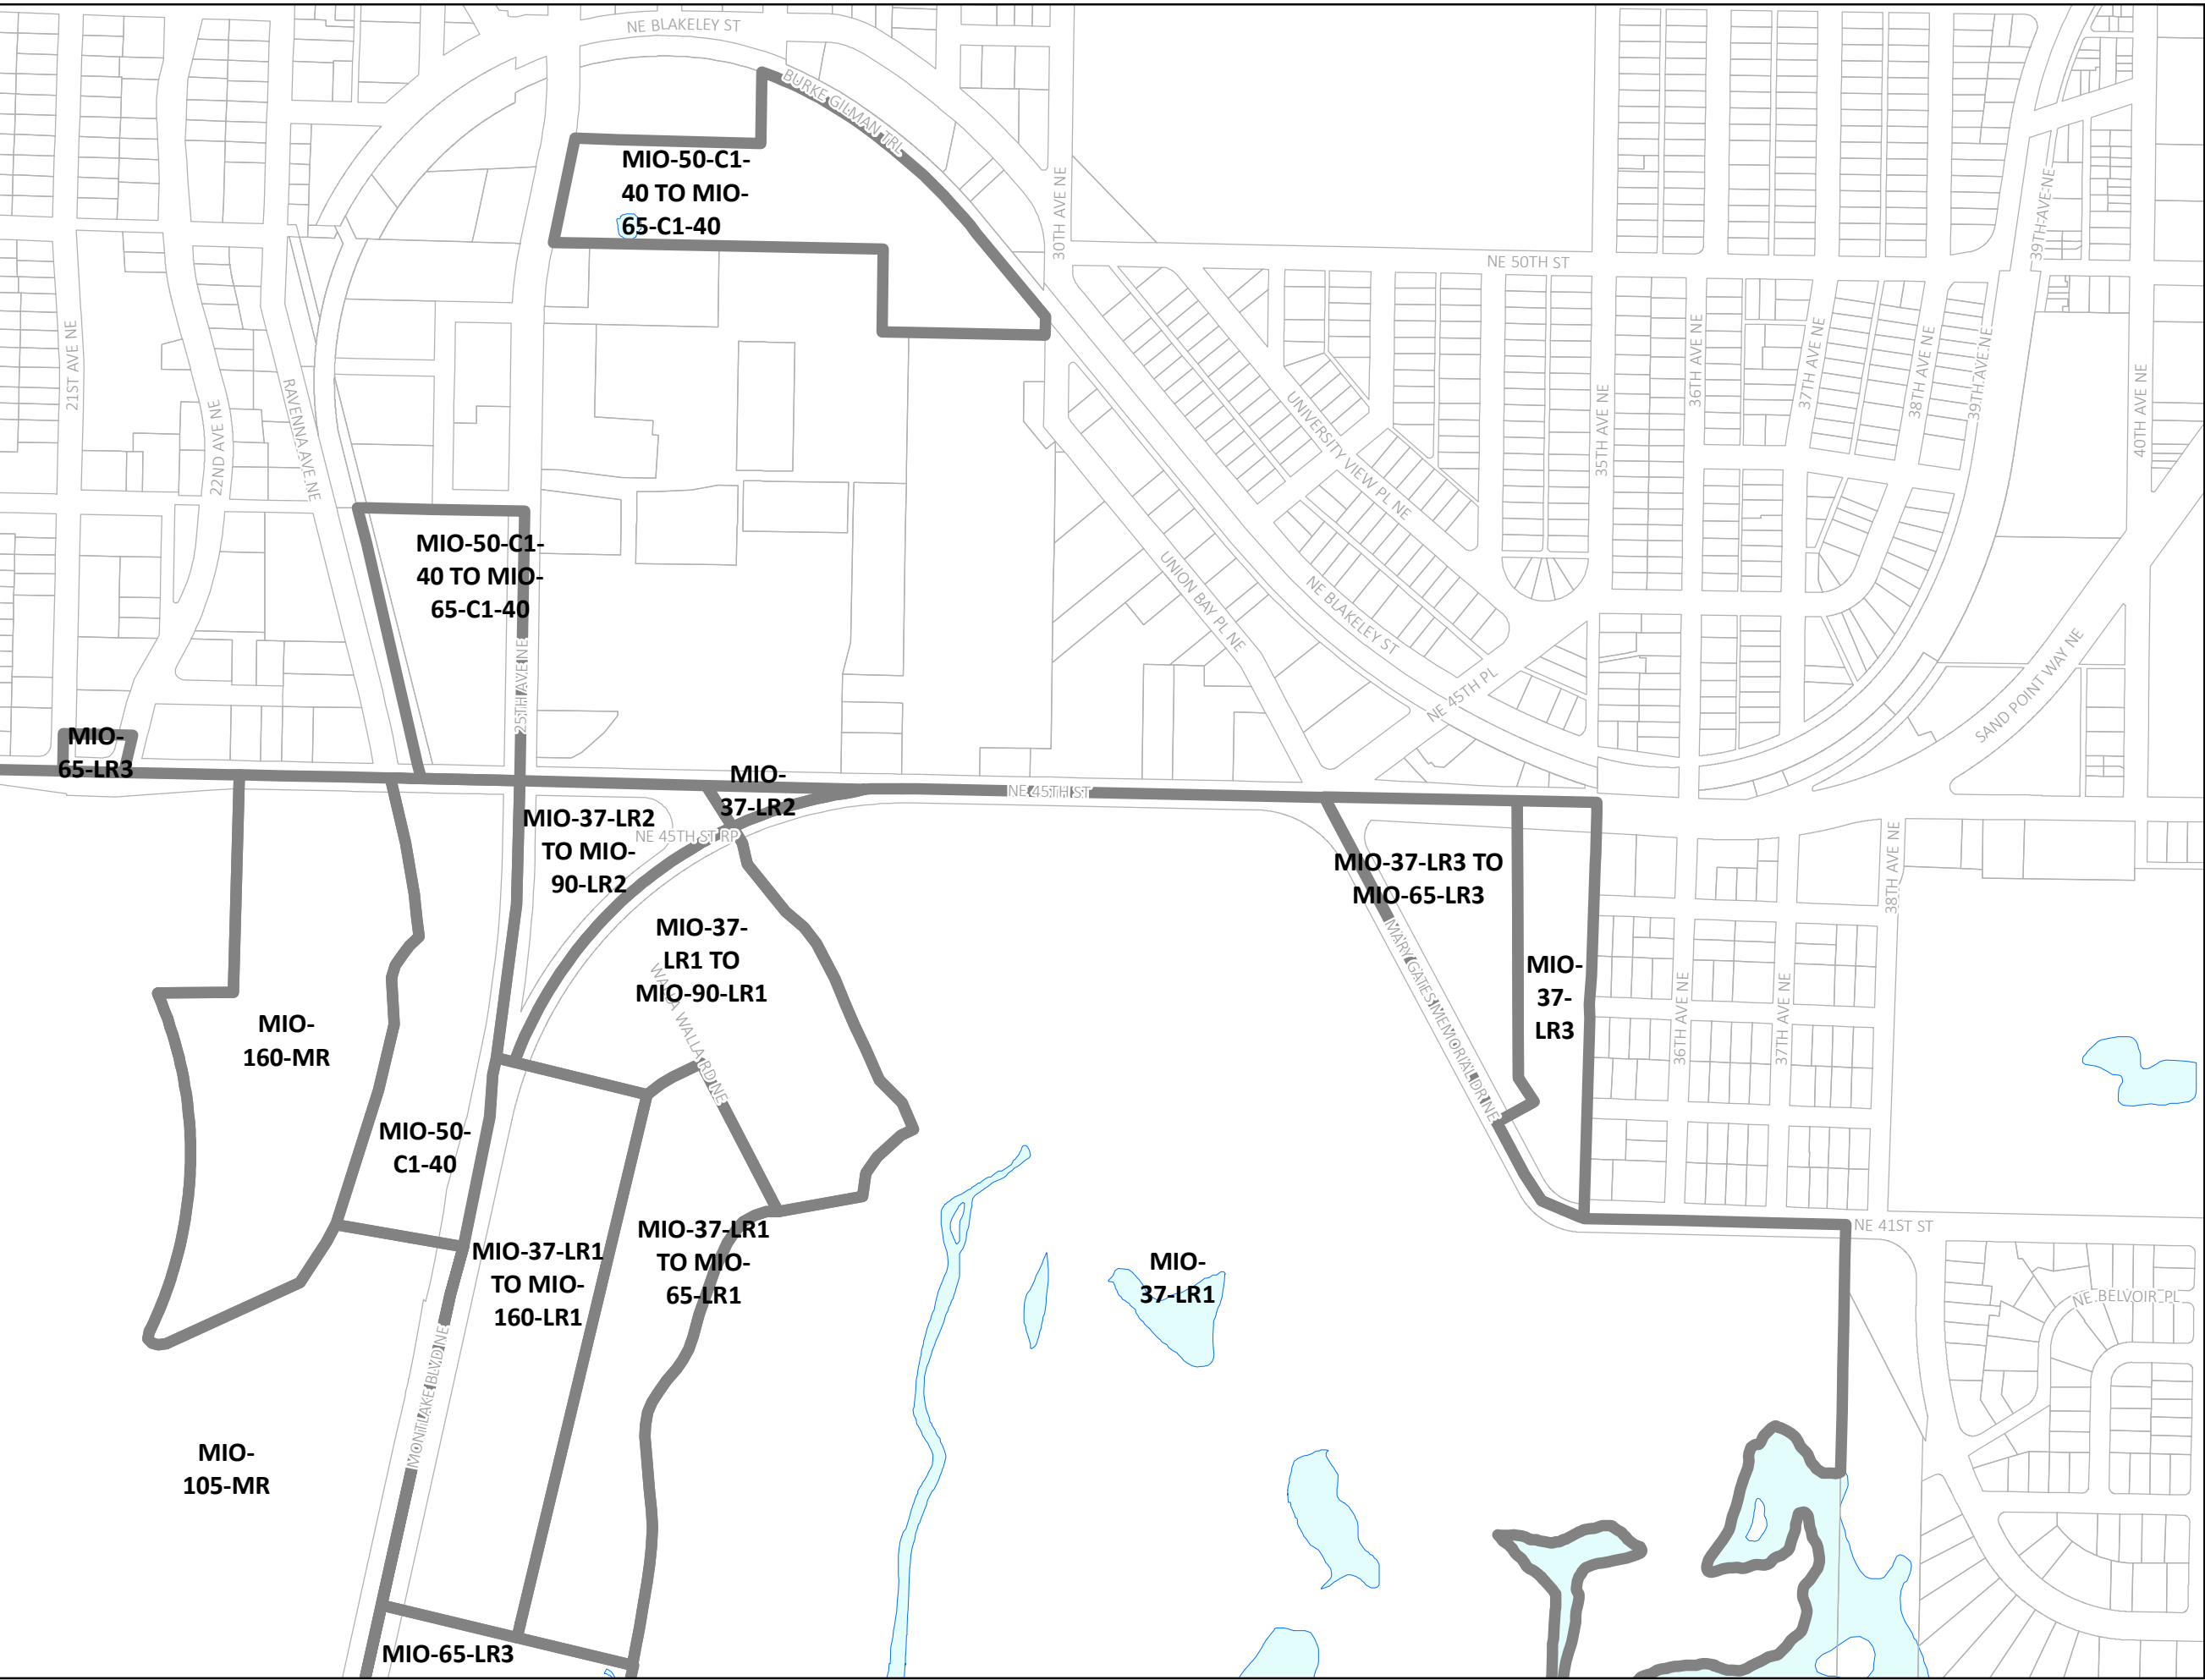

Attachment2:
Amendments to the
Official Land Use Map
Chapter 23.32 of the
Seattle Municipal Code
Central Campus (North)

Legend

- Major Institution Zoning
- Parcels

Prepared by the City of Seattle
City Council Central Staff
No warranties of any sort, including
accuracy, fitness, or merchantability
accompany this product.

December 5, 2018

N

0 225 450 Feet

Attachment2:
Amendments to the
Official Land Use Map
Chapter 23.32 of the
Seattle Municipal Code
Central Campus (South)

Legend

-  Major Institution Zoning
-  Parcels

Prepared by the City of Seattle
City Council Central Staff
No warranties of any sort, including
accuracy, fitness, or merchantability
accompany this product.

December 5, 2018

Attachment2:
Amendments to the
Official Land Use Map
Chapter 23.32 of the
Seattle Municipal Code
East Campus (North)

Legend

- Major Institution Zoning
- Parcels

Prepared by the City of Seattle
City Council Central Staff
No warranties of any sort, including
accuracy, fitness, or merchantability
accompany this product.

December 5, 2018

0 385 770 Feet

Attachment2:
Amendments to the
Official Land Use Map
Chapter 23.32 of the
Seattle Municipal Code
East Campus (South)

Legend
 Major Institution Zoning
 Parcels

Prepared by the City of Seattle
 City Council Central Staff
 No warranties of any sort, including
 accuracy, fitness, or merchantability
 accompany this product.