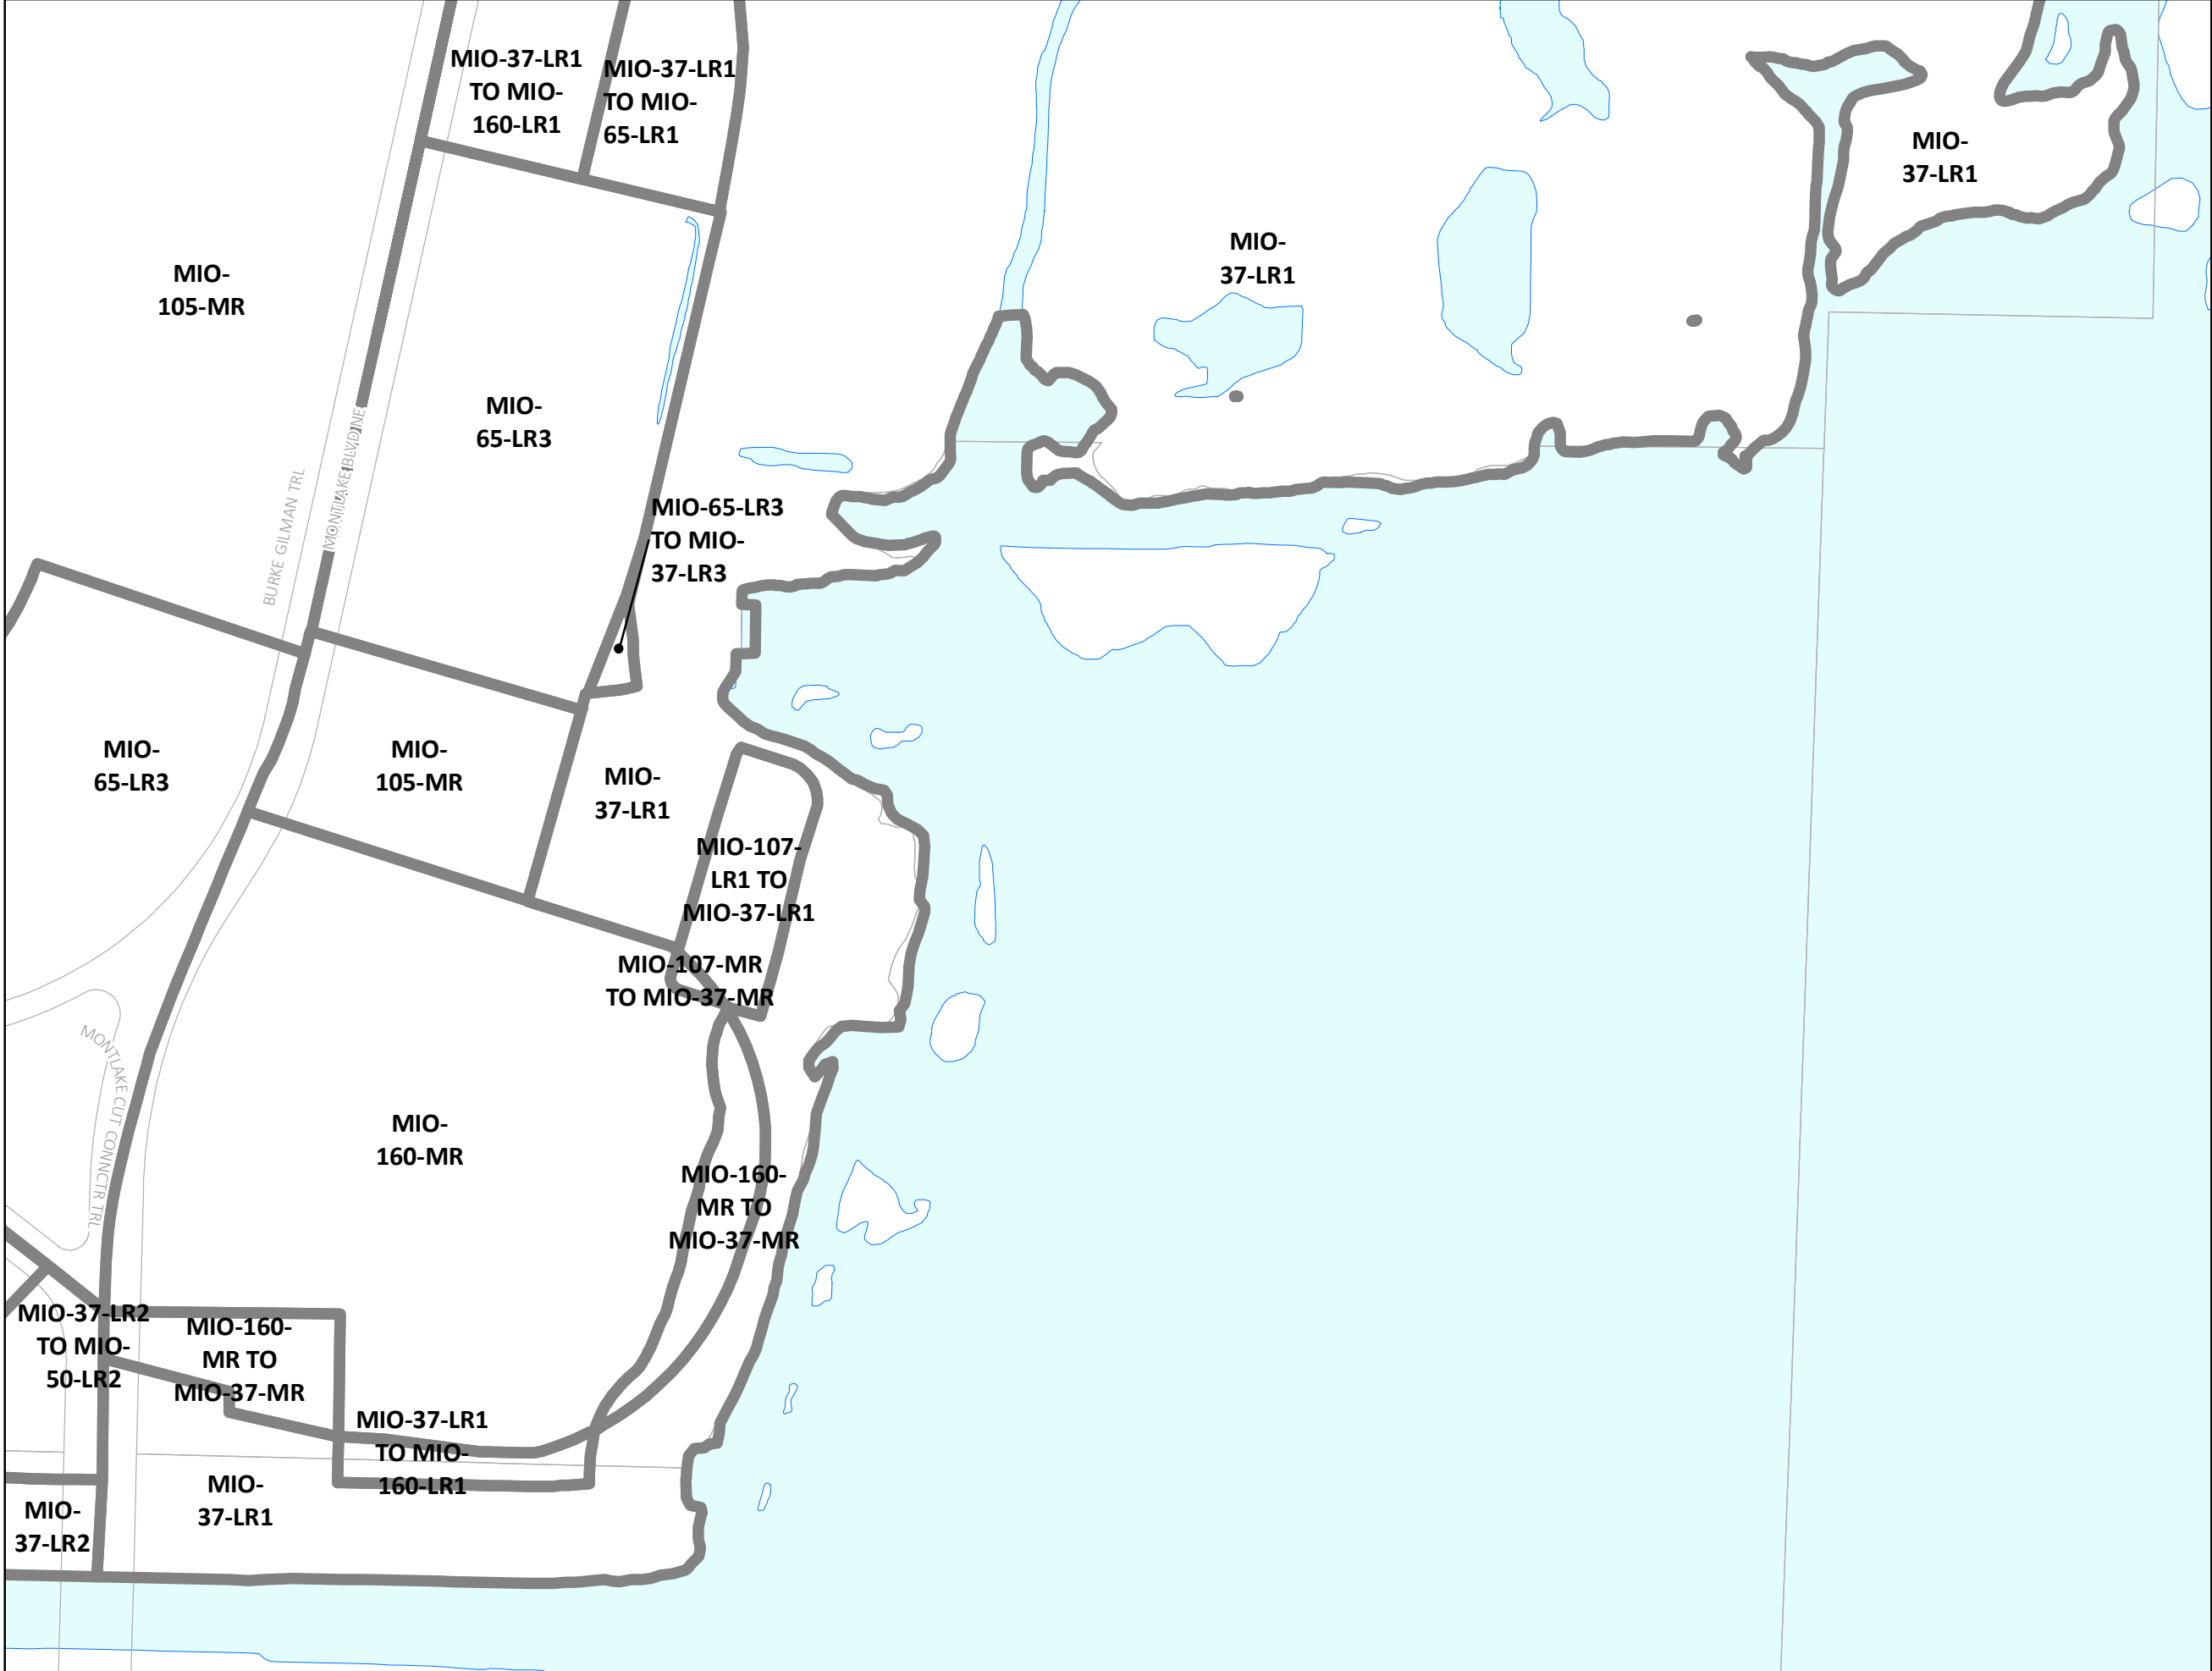

December 5, 2018

Attachment2:
Amendments to the
Official Land Use Map
Chapter 23.32 of the
Seattle Municipal Code
East Campus (North)

Legend

- Major Institution Zoning
- Parcels

Prepared by the City of Seattle
City Council Central Staff
No warranties of any sort, including
accuracy, fitness, or merchantability
accompany this product.

December 5, 2018

0 385 770 Feet

Attachment2:
Amendments to the
Official Land Use Map
Chapter 23.32 of the
Seattle Municipal Code
East Campus (South)

Legend
 Major Institution Zoning
 Parcels

Prepared by the City of Seattle
 City Council Central Staff
 No warranties of any sort, including
 accuracy, fitness, or merchantability
 accompany this product.