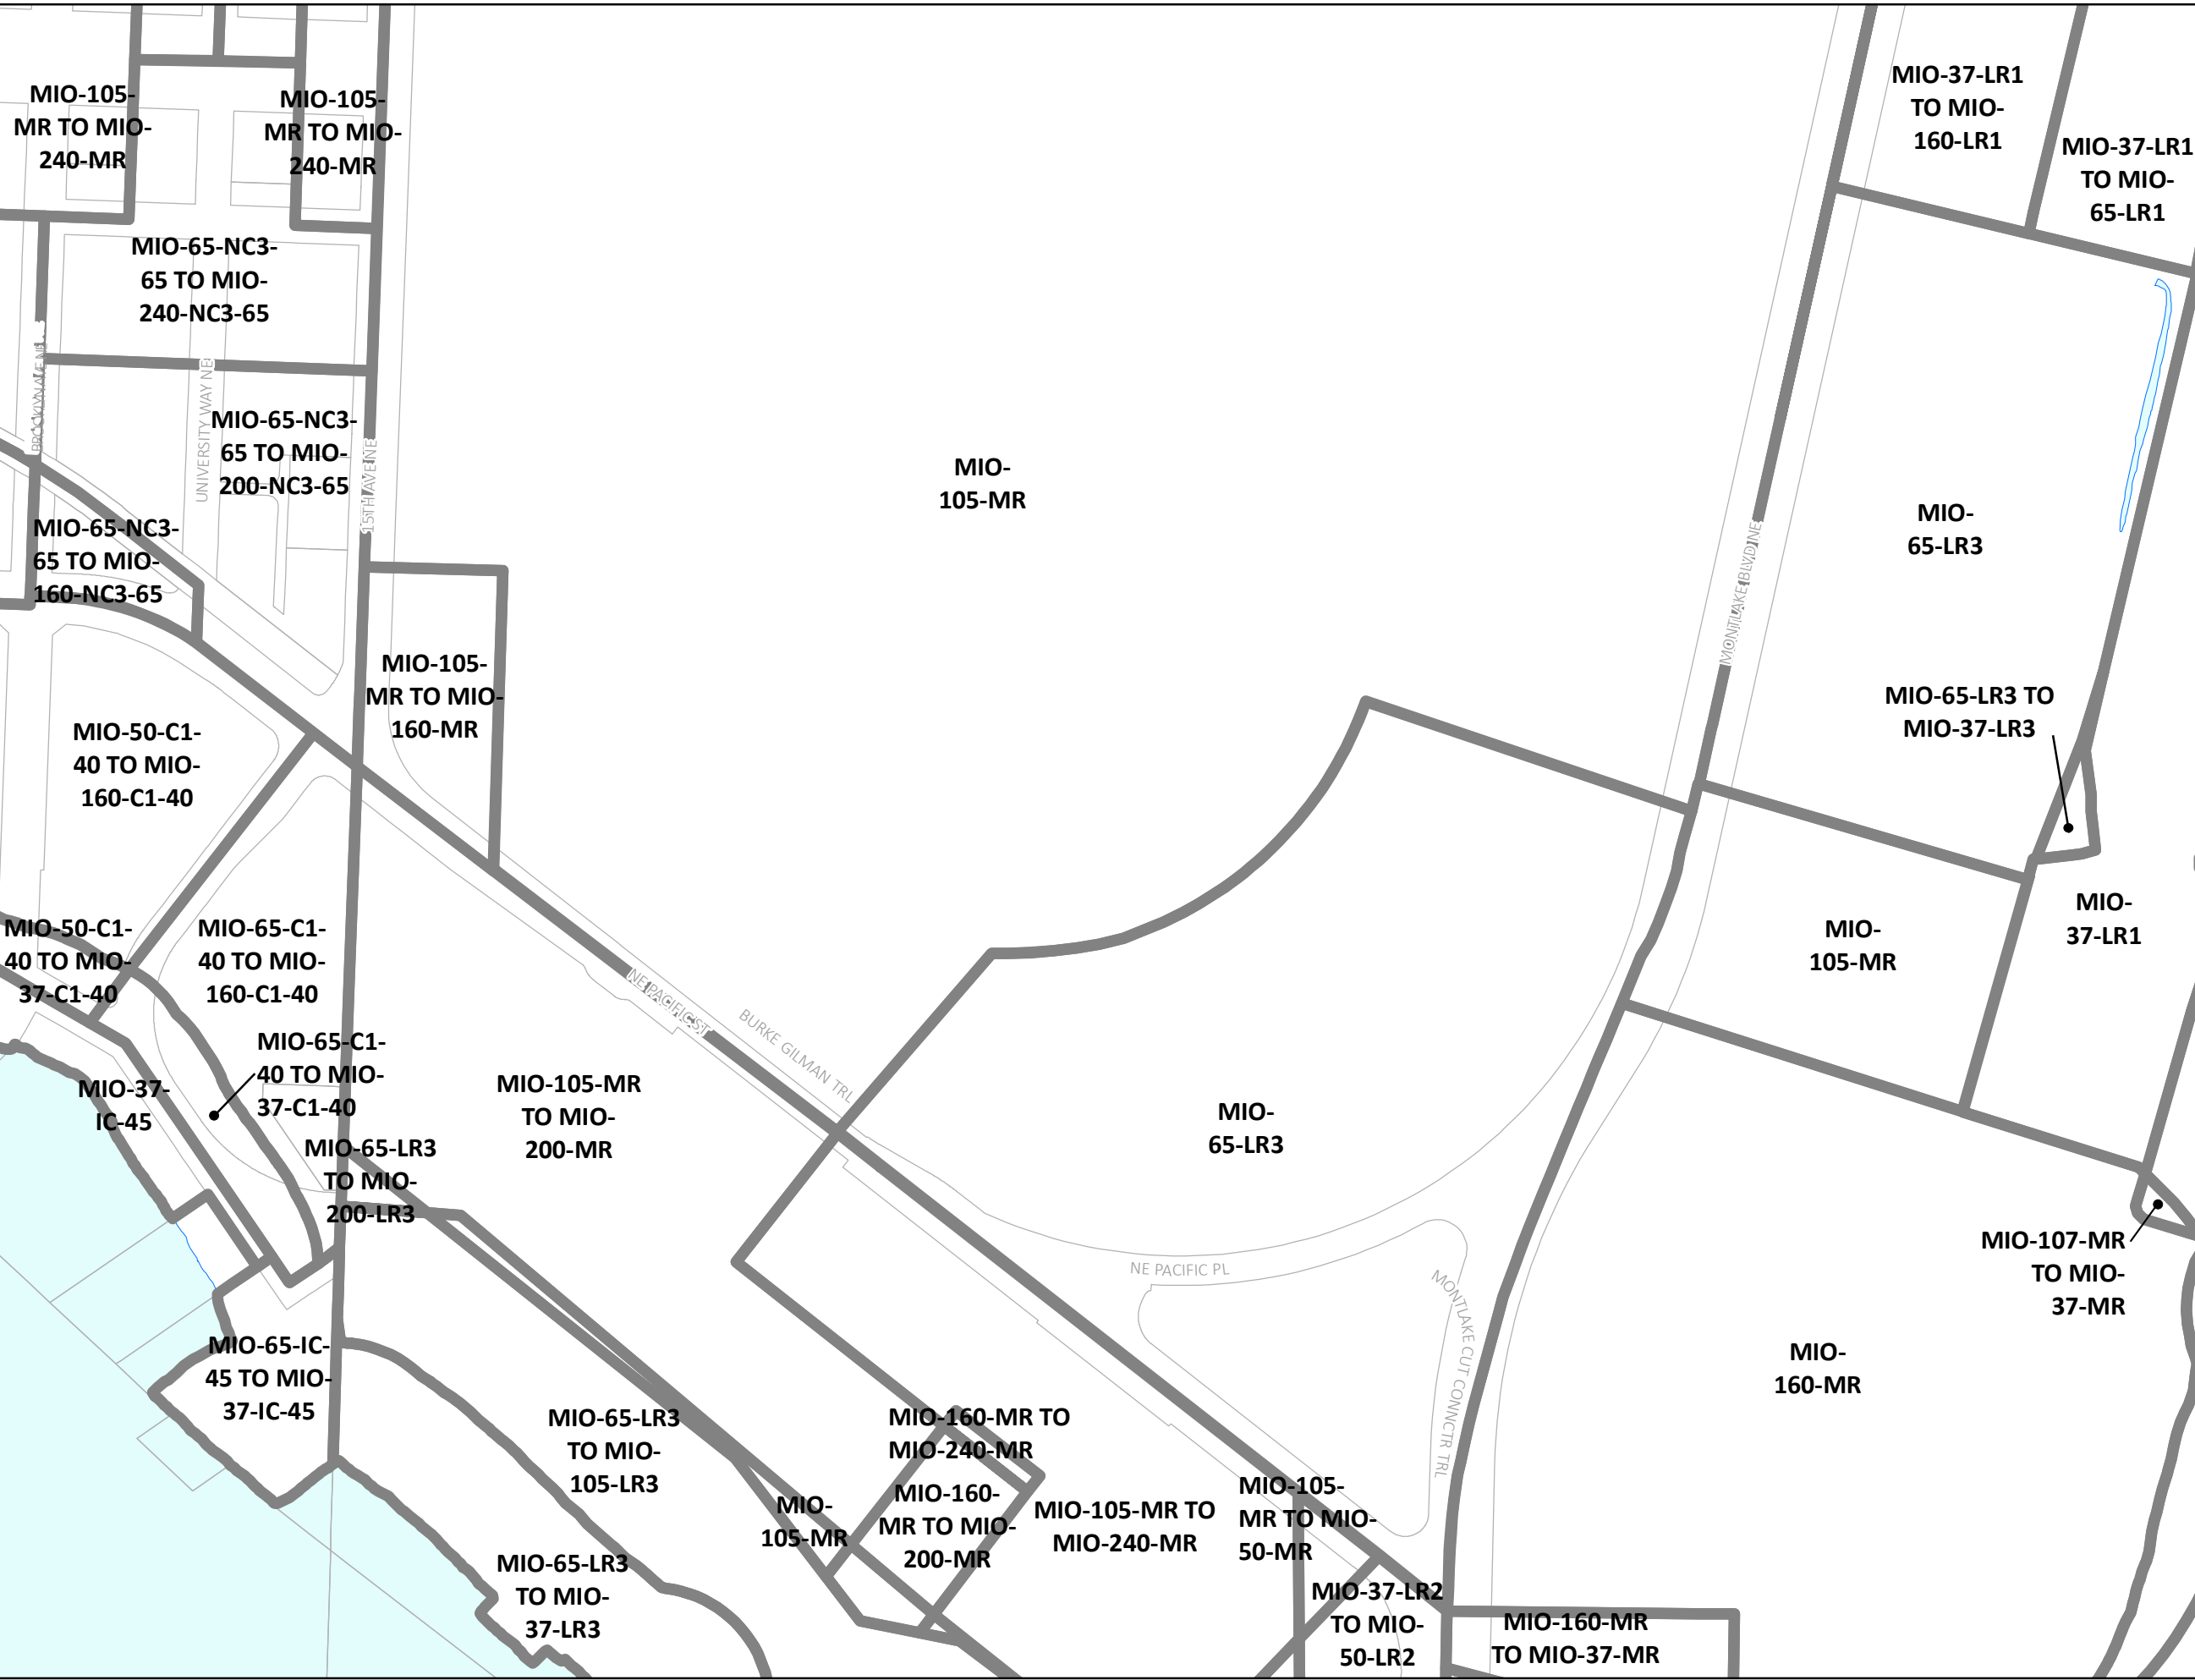

Attachment2:
Amendments to the
Official Land Use Map
Chapter 23.32 of the
Seattle Municipal Code
Central Campus (North)

Legend

- Major Institution Zoning
- Parcels

Prepared by the City of Seattle
City Council Central Staff
No warranties of any sort, including
accuracy, fitness, or merchantability
accompany this product.

December 5, 2018

N

0 225 450 Feet

Attachment2:
Amendments to the
Official Land Use Map
Chapter 23.32 of the
Seattle Municipal Code
Central Campus (South)

Legend

-  Major Institution Zoning
-  Parcels

Prepared by the City of Seattle
City Council Central Staff
No warranties of any sort, including
accuracy, fitness, or merchantability
accompany this product.

December 5, 2018

Attachment2:
Amendments to the
Official Land Use Map
Chapter 23.32 of the
Seattle Municipal Code
East Campus (North)

Legend

- Major Institution Zoning
- Parcels

Prepared by the City of Seattle
City Council Central Staff
No warranties of any sort, including
accuracy, fitness, or merchantability
accompany this product.

December 5, 2018

0 385 770 Feet

Attachment2:
Amendments to the
Official Land Use Map
Chapter 23.32 of the
Seattle Municipal Code
East Campus (South)

Legend
 Major Institution Zoning
 Parcels

Prepared by the City of Seattle
 City Council Central Staff
 No warranties of any sort, including
 accuracy, fitness, or merchantability
 accompany this product.