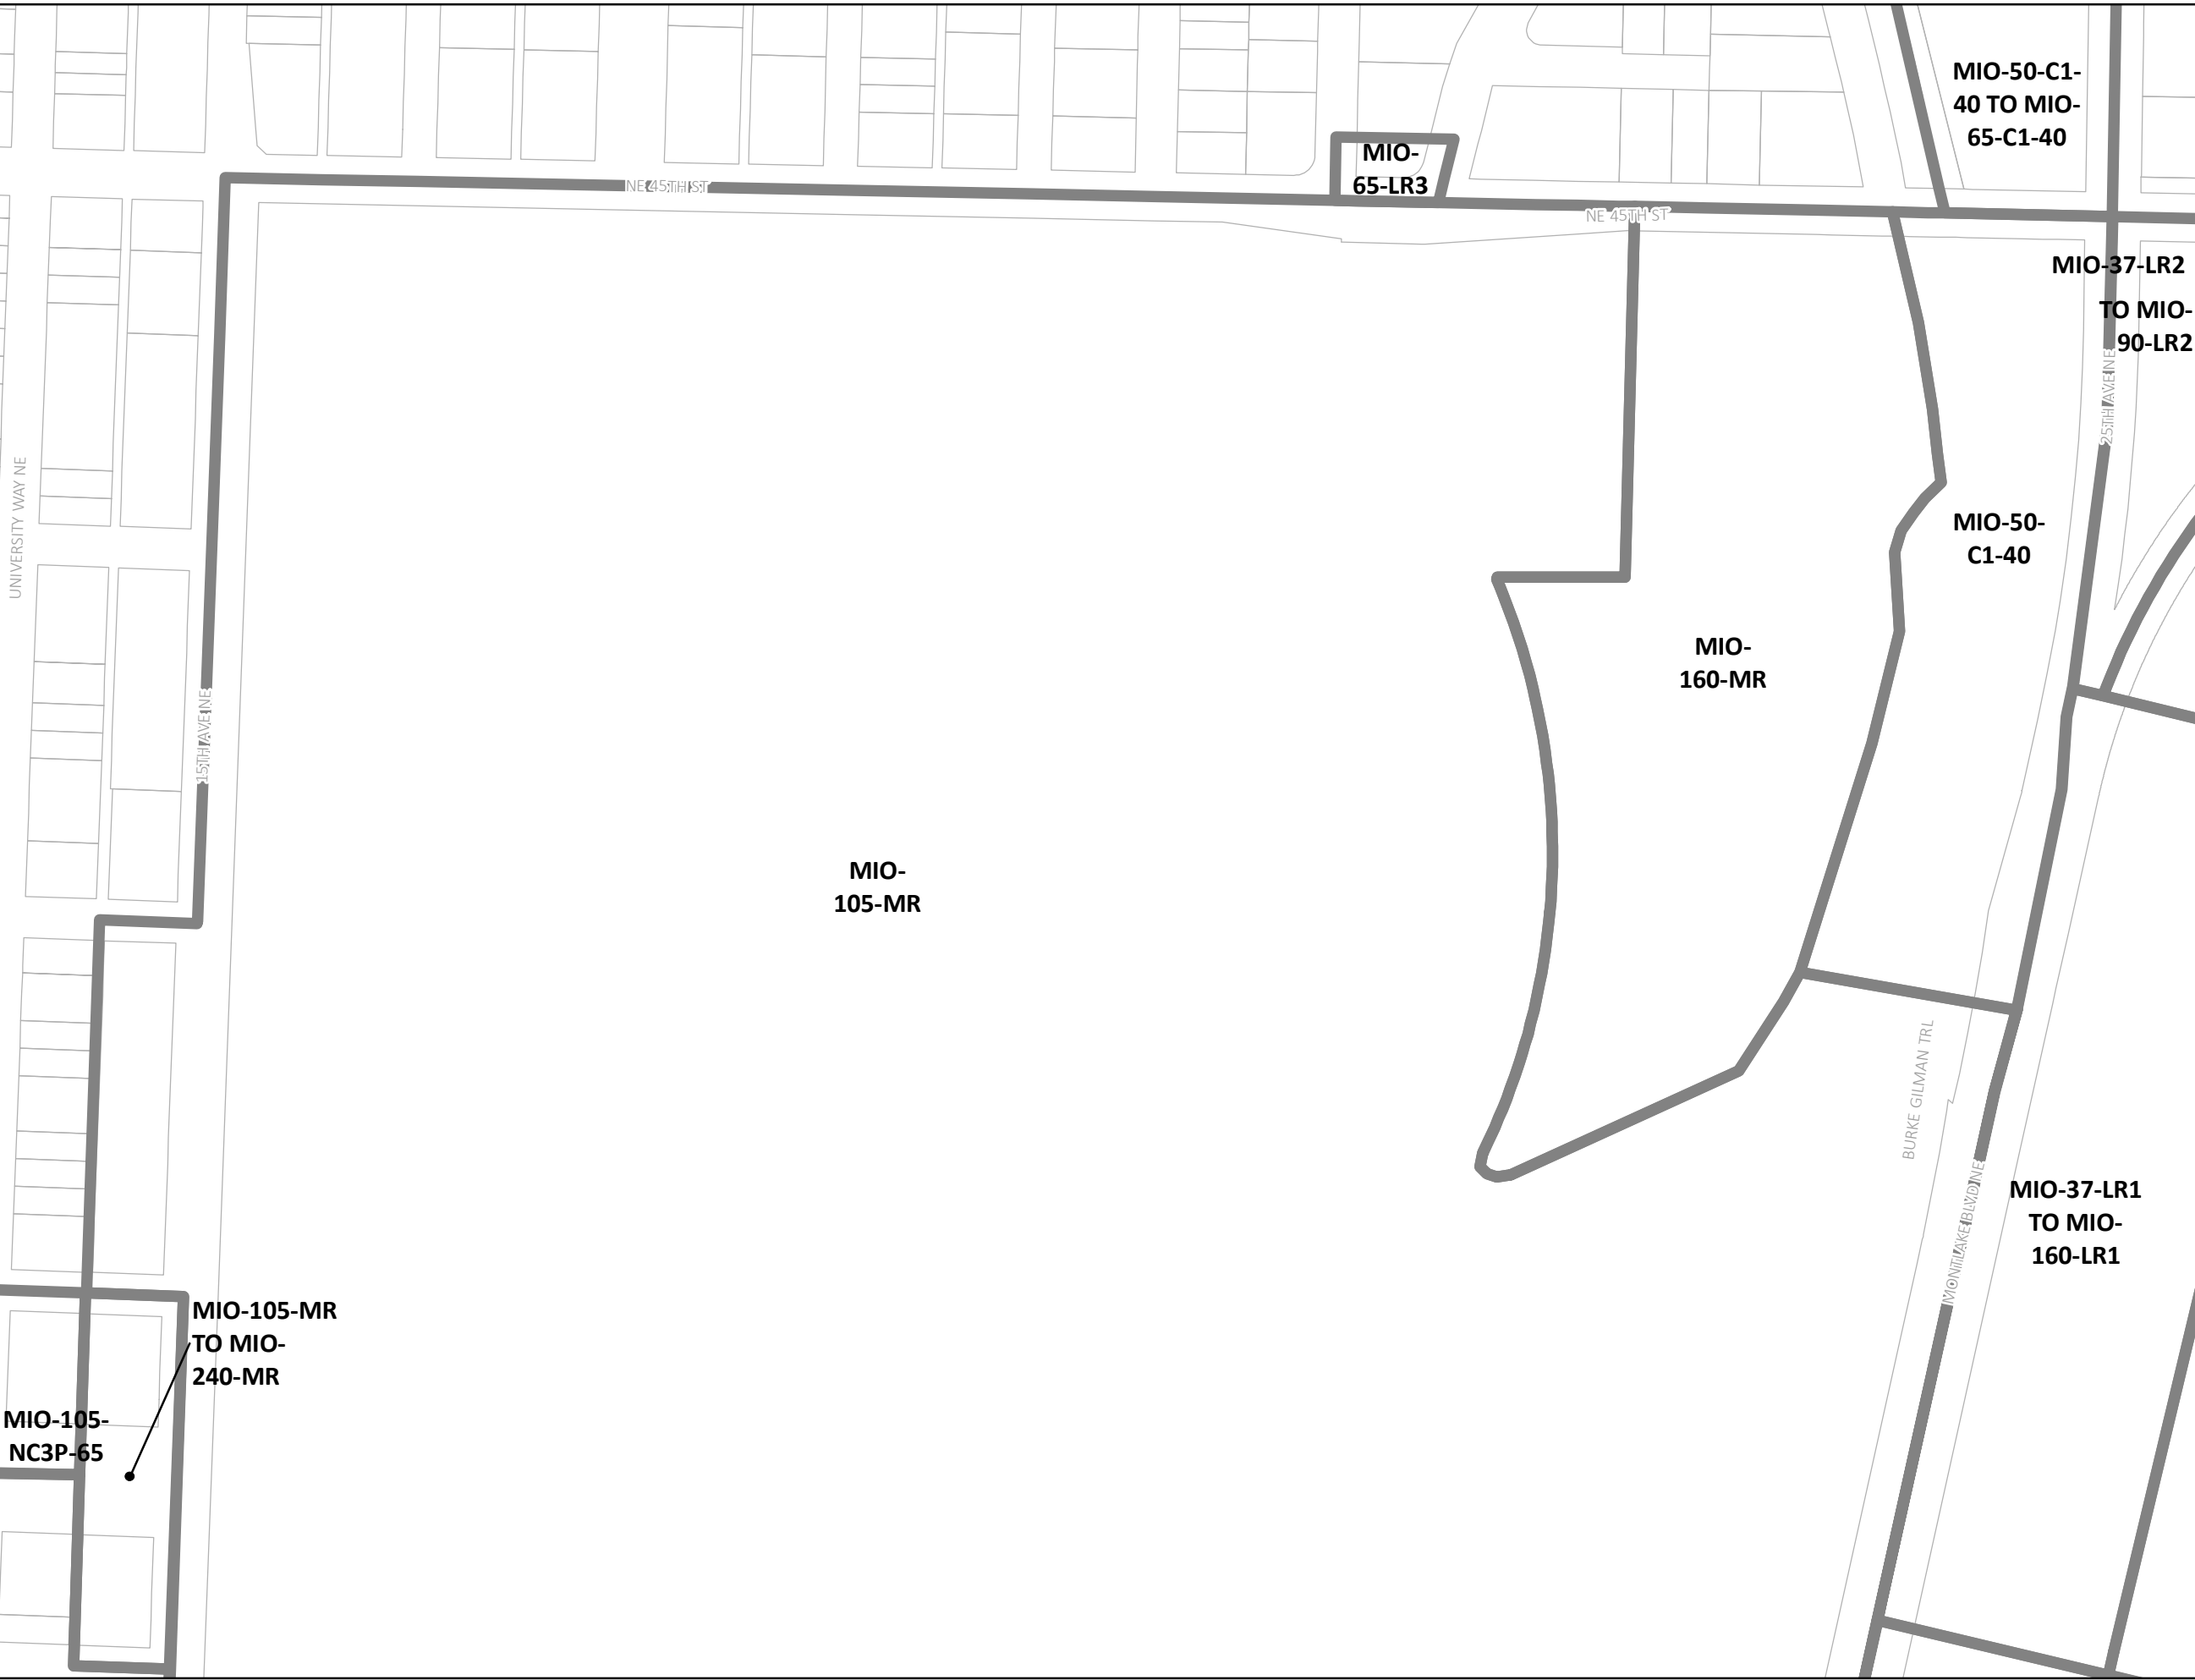

Attachment2:
Amendments to the
Official Land Use Map
Chapter 23.32 of the
Seattle Municipal Code
Central Campus (North)

Legend

- Major Institution Zoning
- Parcels

Prepared by the City of Seattle
City Council Central Staff
No warranties of any sort, including
accuracy, fitness, or merchantability
accompany this product.

December 5, 2018

N

0 225 450 Feet

Attachment2:
Amendments to the
Official Land Use Map
Chapter 23.32 of the
Seattle Municipal Code
Central Campus (South)

Legend

-  Major Institution Zoning
-  Parcels

Prepared by the City of Seattle
City Council Central Staff
No warranties of any sort, including
accuracy, fitness, or merchantability
accompany this product.