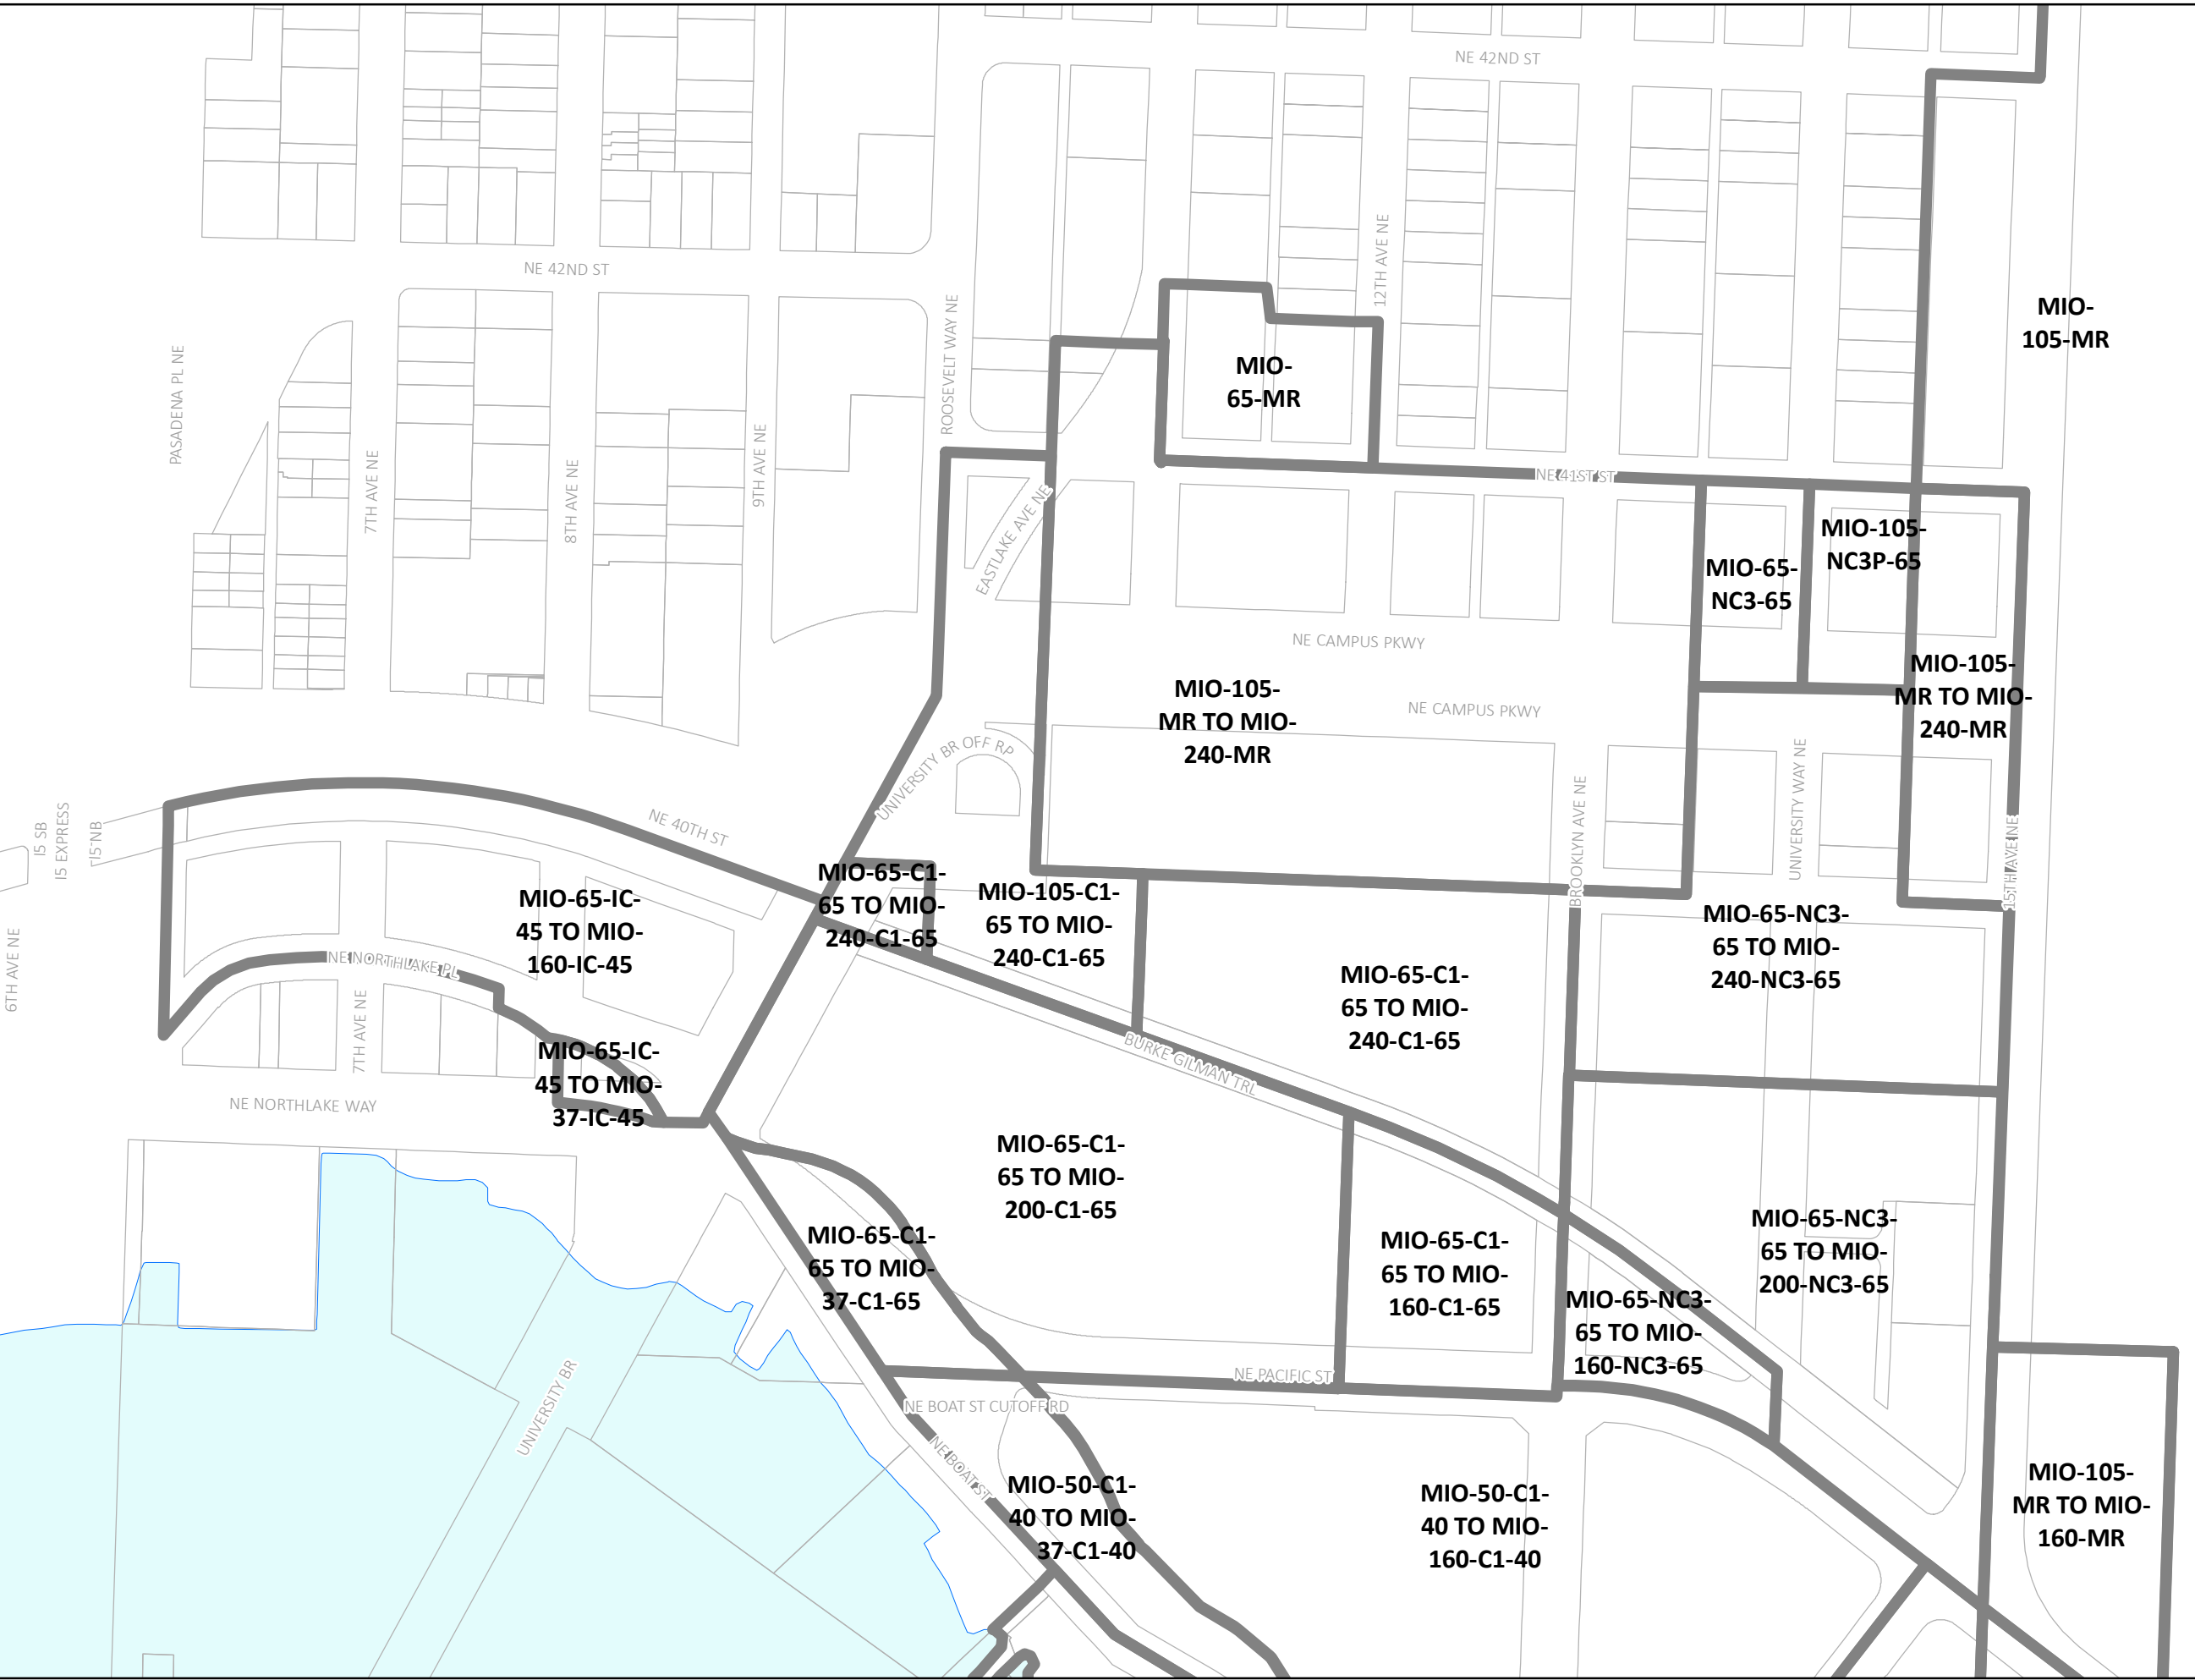

**Attachment2:
Amendments to the
Official Land Use Map
Chapter 23.32 of the
Seattle Municipal Code
West Campus**

Legend

- Major Institution Zoning
- Parcels

Prepared by the City of Seattle
City Council Central Staff
No warranties of any sort, including
accuracy, fitness, or merchantability
accompany this product.

December 5, 2018

N