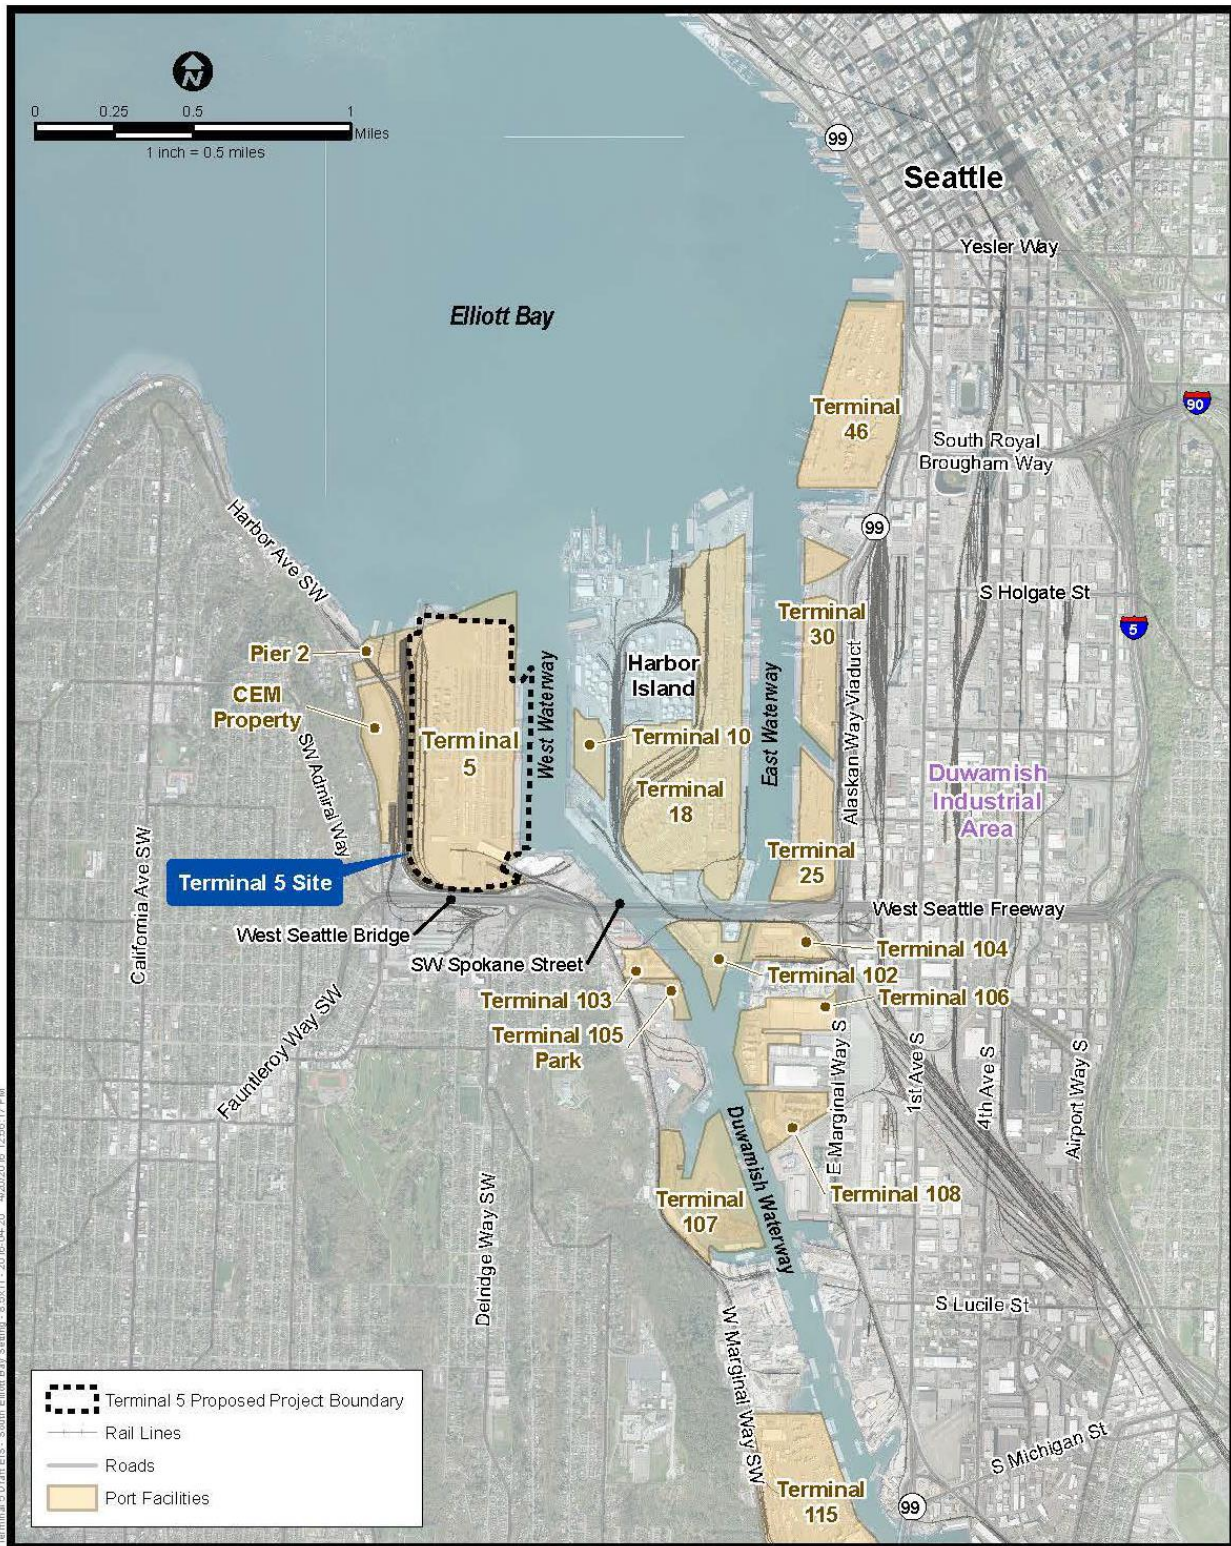

VICINITY MAP