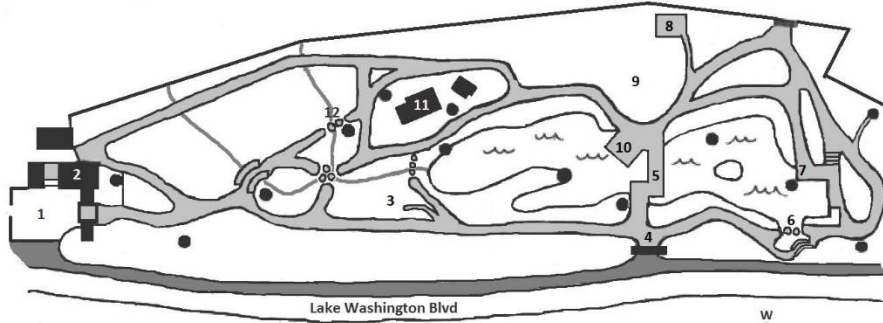

SITE MAPS OF THE SEATTLE JAPANESE GARDEN

Seattle Japanese Garden

- | | | |
|---------------------|------------------|--------------------------|
| 1 Courtyard | 5 Zig-Zag Bridge | 9 Meadow |
| 2 Tateuchi Room | 6 Wisteria Arbor | 10 Moon-Viewing Platform |
| 3 Rhododendron Glen | 7 Harbor | 11 Teahouse |
| 4 East Gate | 8 Azumaya | 12 Waterfall |