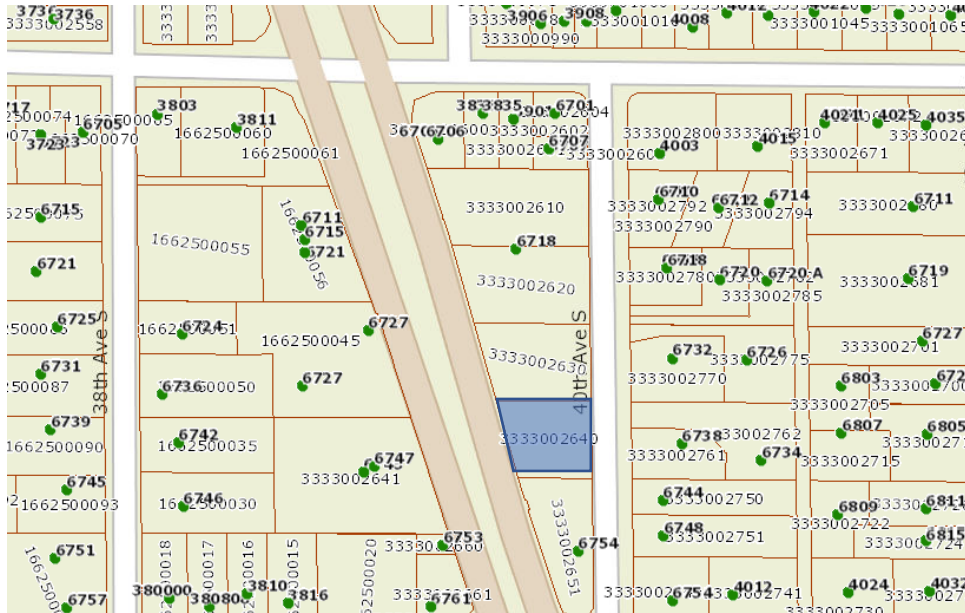

## Maps of Properties

Property overview (all RVAHI sites included)

This map is accompanied by no warranties.

G:\REQUESTS\PEP\DATA\RV\_TOD\_Simple\_ASize\_190702.mxd

### Site #5

### Site #6

### Site #8

Site #9

Site #10

Site #11