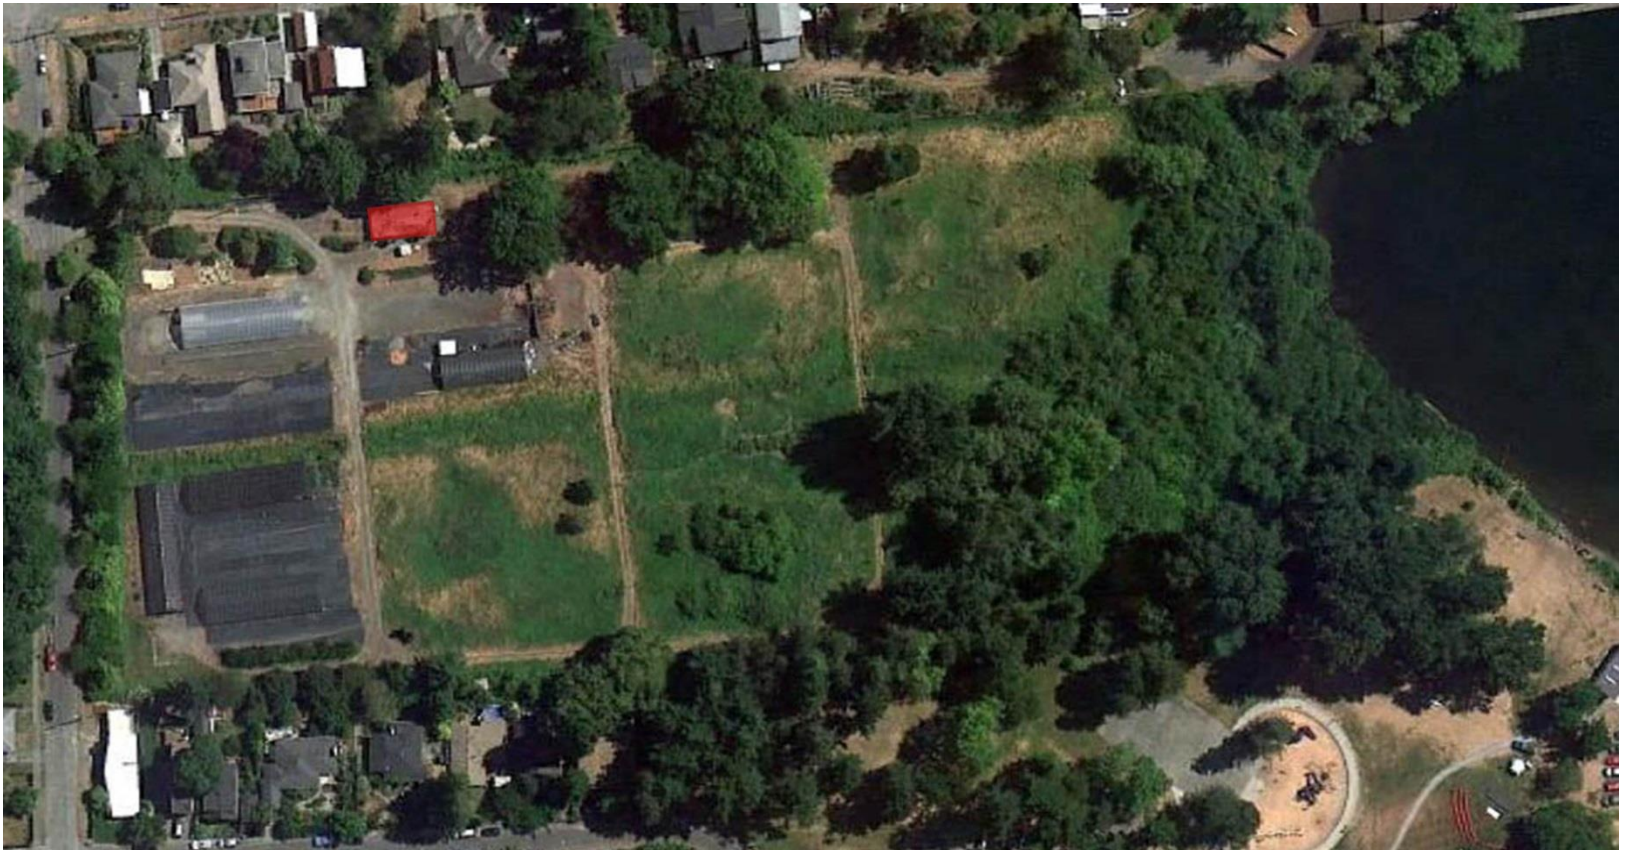

Rainier Beach Urban Farm & Wetlands: Appropriation Ordinance

Current Conditions

Rainier Beach Urban Farm & Wetlands: Appropriation Ordinance

Proposed Conditions

- | | | |
|-------------------------------------|---|--|
| 1 Greenhouse 1 | 11 Farm stand | 21 Farm stand |
| 2 Greenhouse 2 | 12 Entry plaza | 22 Exit gate |
| 3 Greenhouse 3 | 13 In-ground crops | 23 Trail w/ interpretive gathering point |
| 4 Greenhouse 4 | 14 Wetland (native plantngs) | |
| 5 Greenhouse 5 | 15 Wetland buffer (forage crops) | |
| 6 Composting w/ photovoltaic panels | 16 Outdoor classroom | |
| 7 Entry gate | 17 Classroom | |
| 8 Parking (13 stalls) | 18 Restrooms/Cold storage/Wash + Pack station | |
| 9 ADA Parking (2 stalls) | 19 Rain garden | |
| 10 Office and tool storage | 20 Beer Sheva Park entrance | |