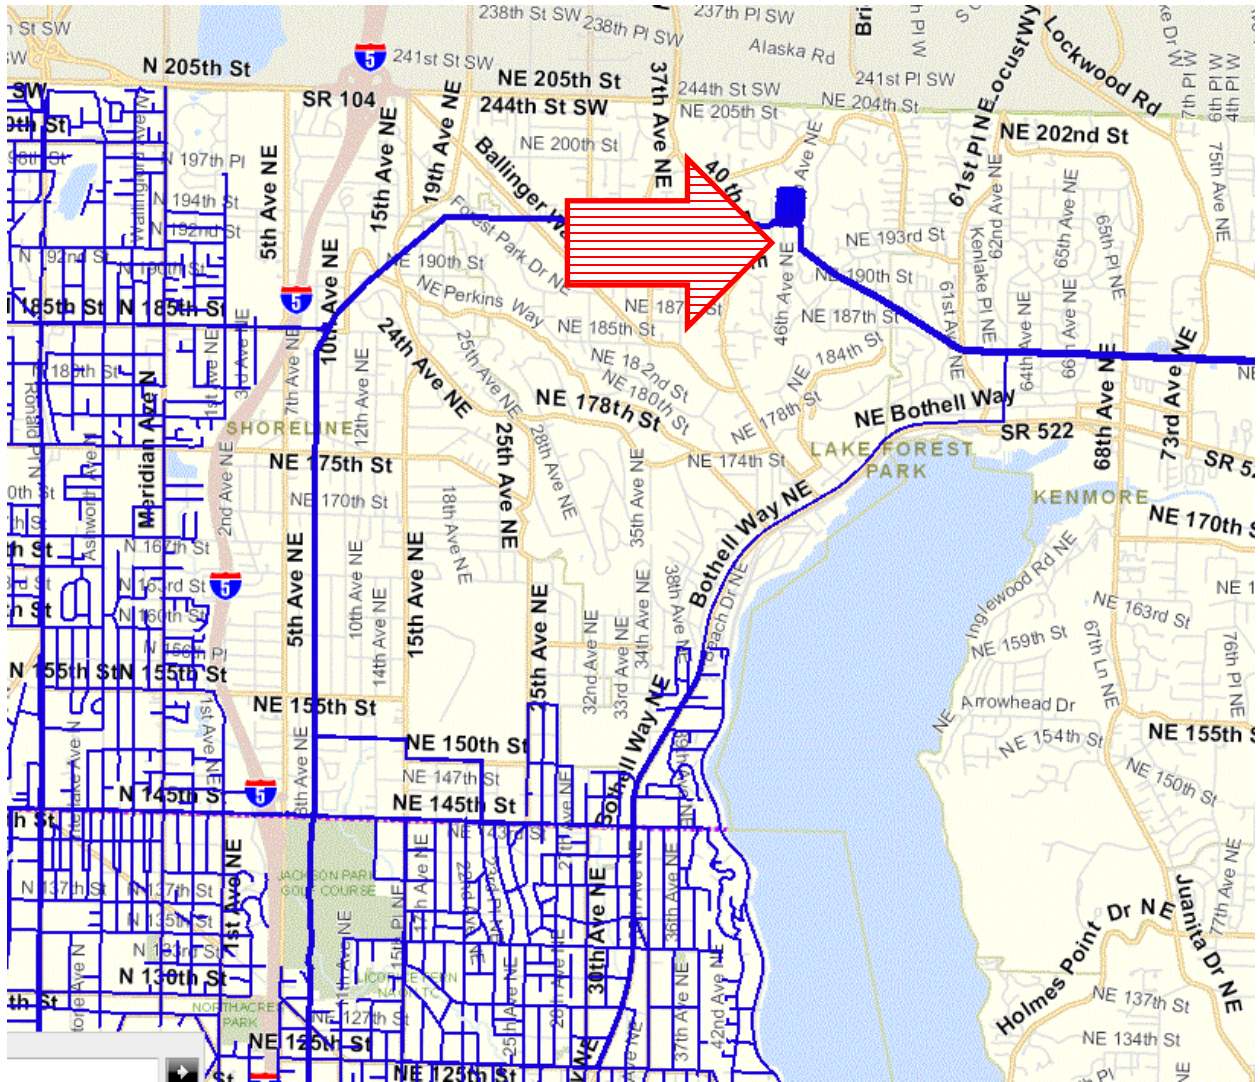

Vicinity Map

Driveway Easement crossing the City’s Tolt pipeline right of way for access to 19229 47th Avenue NE, Lake Forest Park.

This map is intended for illustrative or informational purposes only and is not intended to modify anything in the legislation.