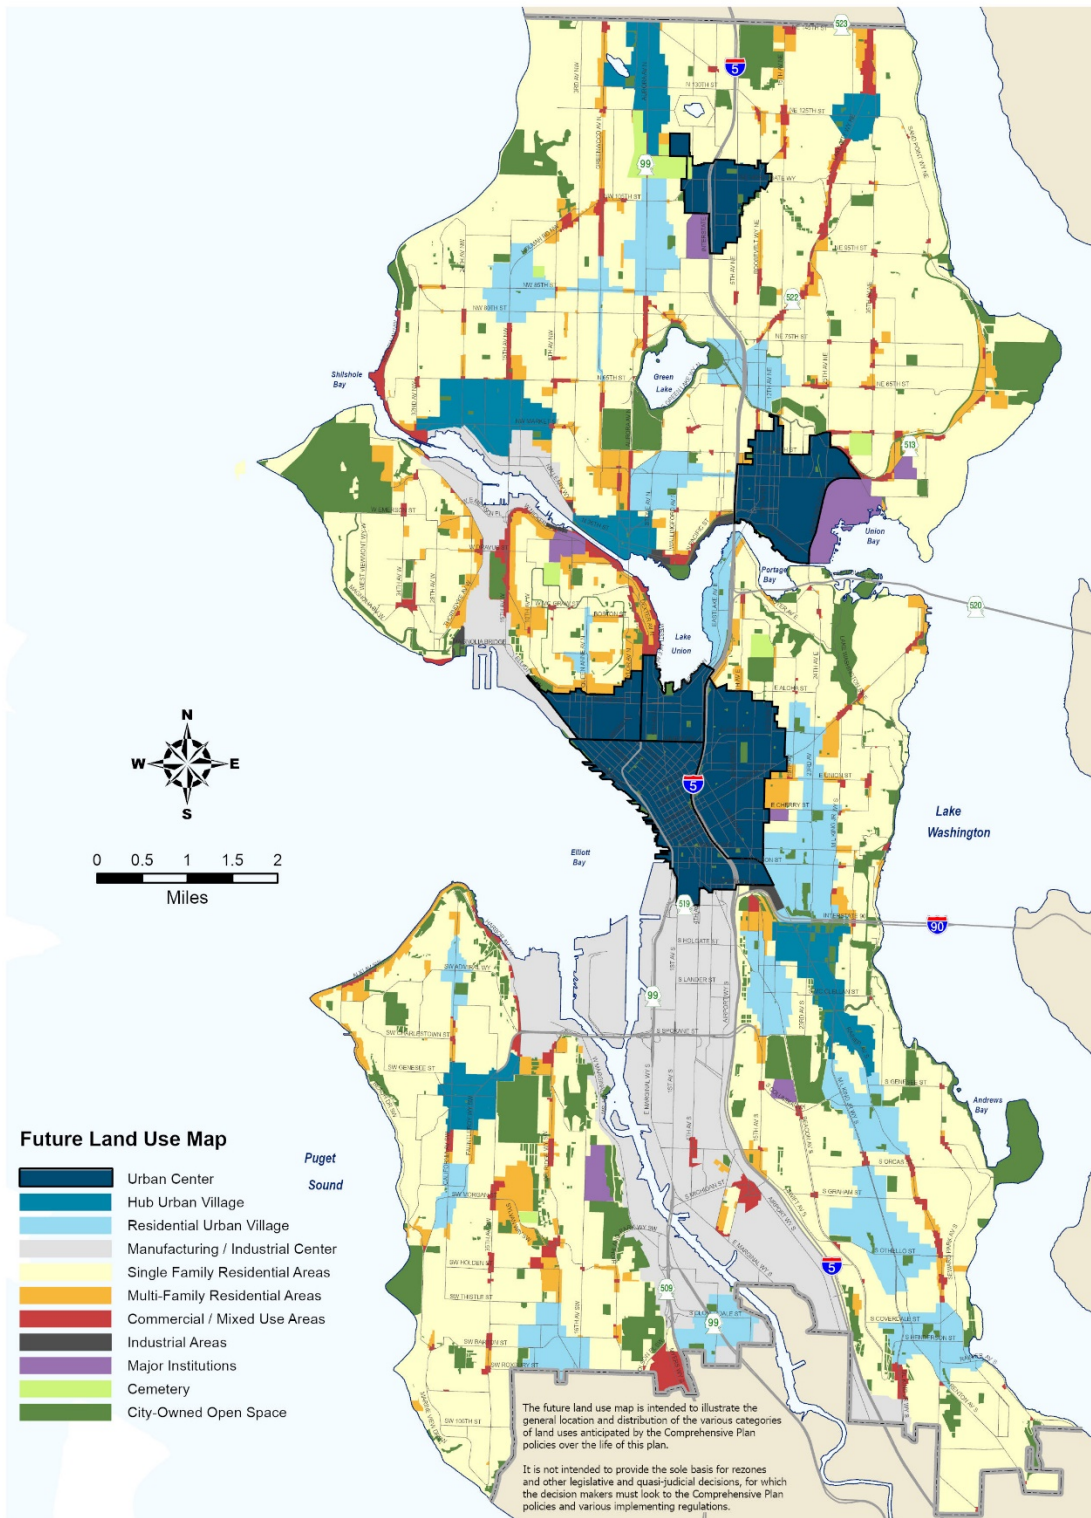

West Seattle Junction Hub Urban Village Future Land Use Map Before Change

West Seattle Junction Hub Urban Village Proposed Changes to Urban Village Boundary and Future Land Use

West Seattle Junction Hub Urban Village Future Land Use Map After Change

Map A: Future Land Use Map Before Change

Map B: Future Land Use Map After Change

Map C: Growth Strategy Figure 4 Before Change

Map D: Growth Strategy Figure 4 After Change

Map E: Map on page 12 - Housing Units Built 1995-2014 Before Change