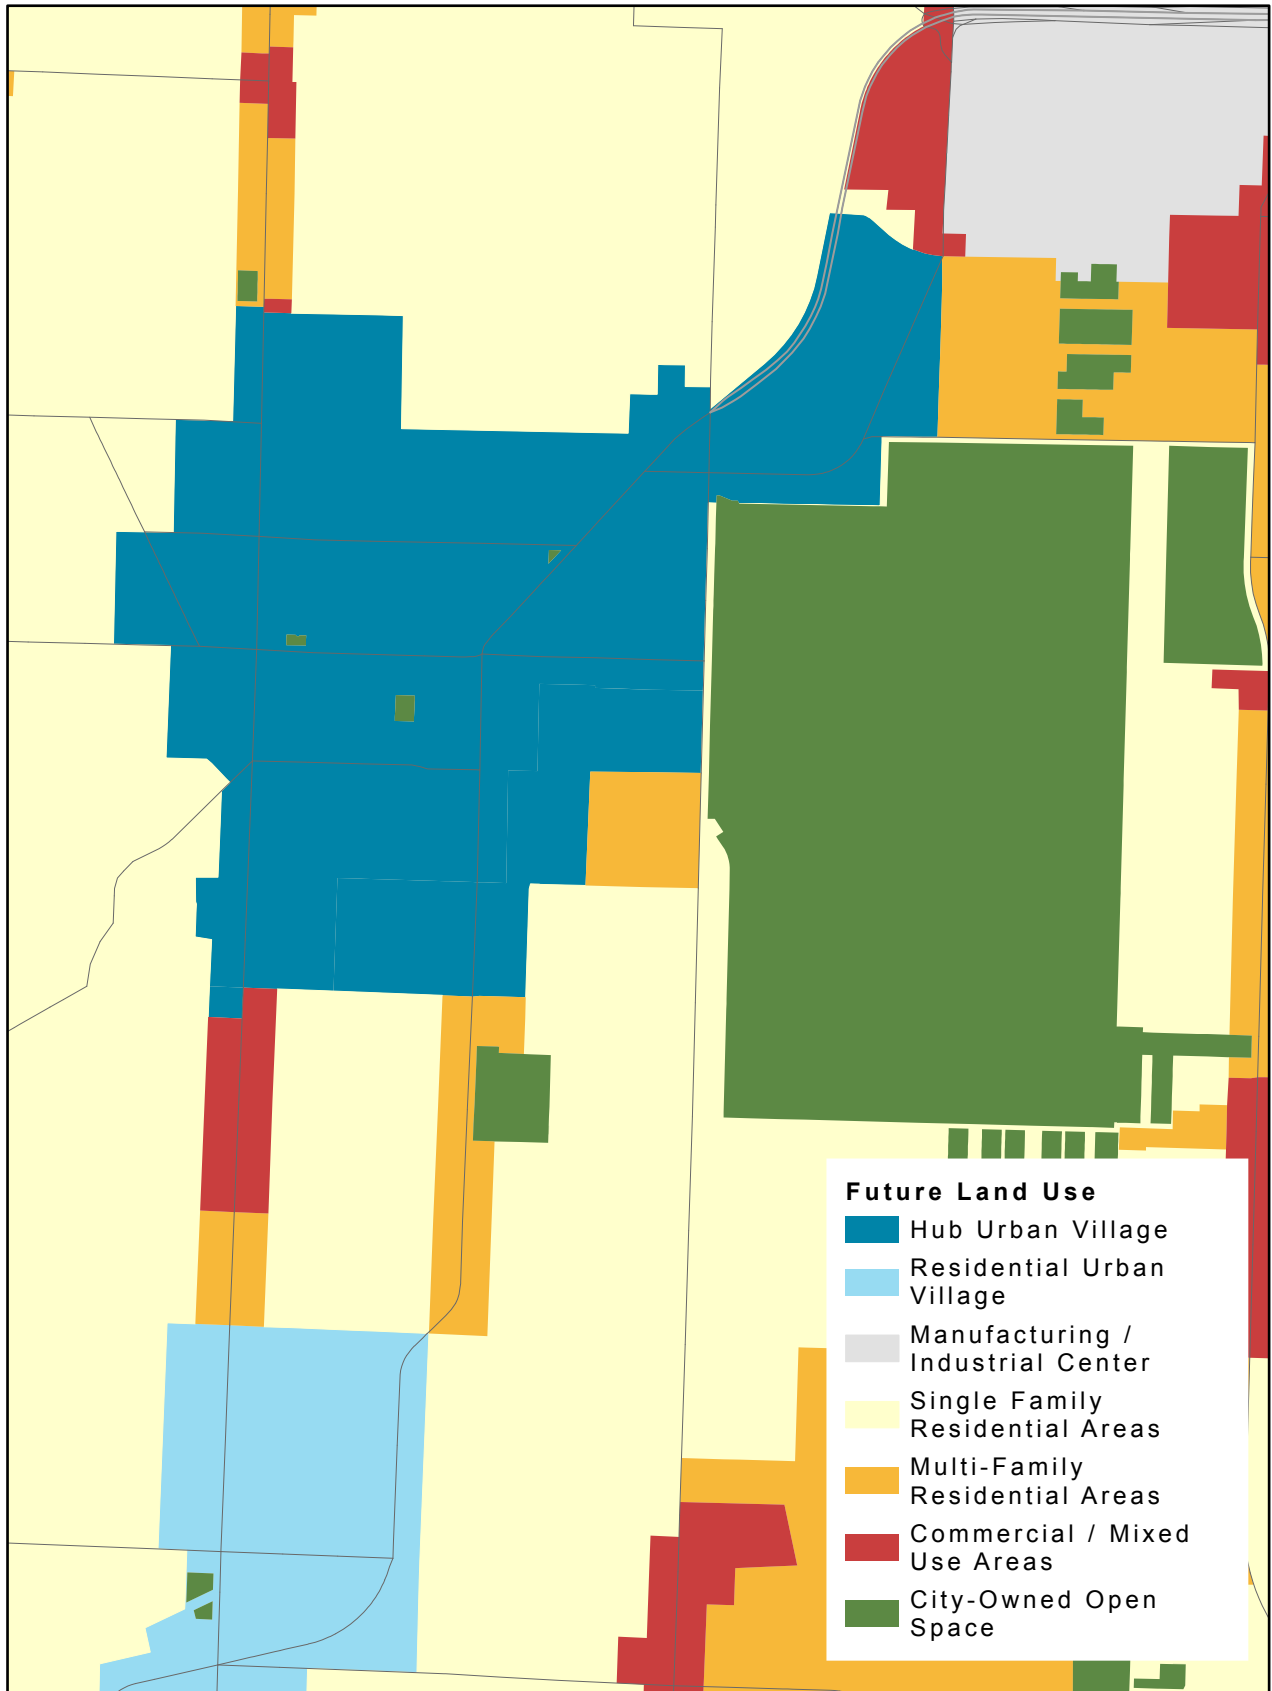

West Seattle Junction Hub Urban Village Future Land Use Map Before Change

West Seattle Junction Hub Urban Village Proposed Changes to Urban Village Boundary and Future Land Use

West Seattle Junction Hub Urban Village Future Land Use Map After Change

Map A: Future Land Use Map Before Change

Map B: Future Land Use Map After Change

Map C: Growth Strategy Figure 4 Before Change

Map D: Growth Strategy Figure 4 After Change

Map E: Map on page 12 - Housing Units Built 1995-2014 Before Change