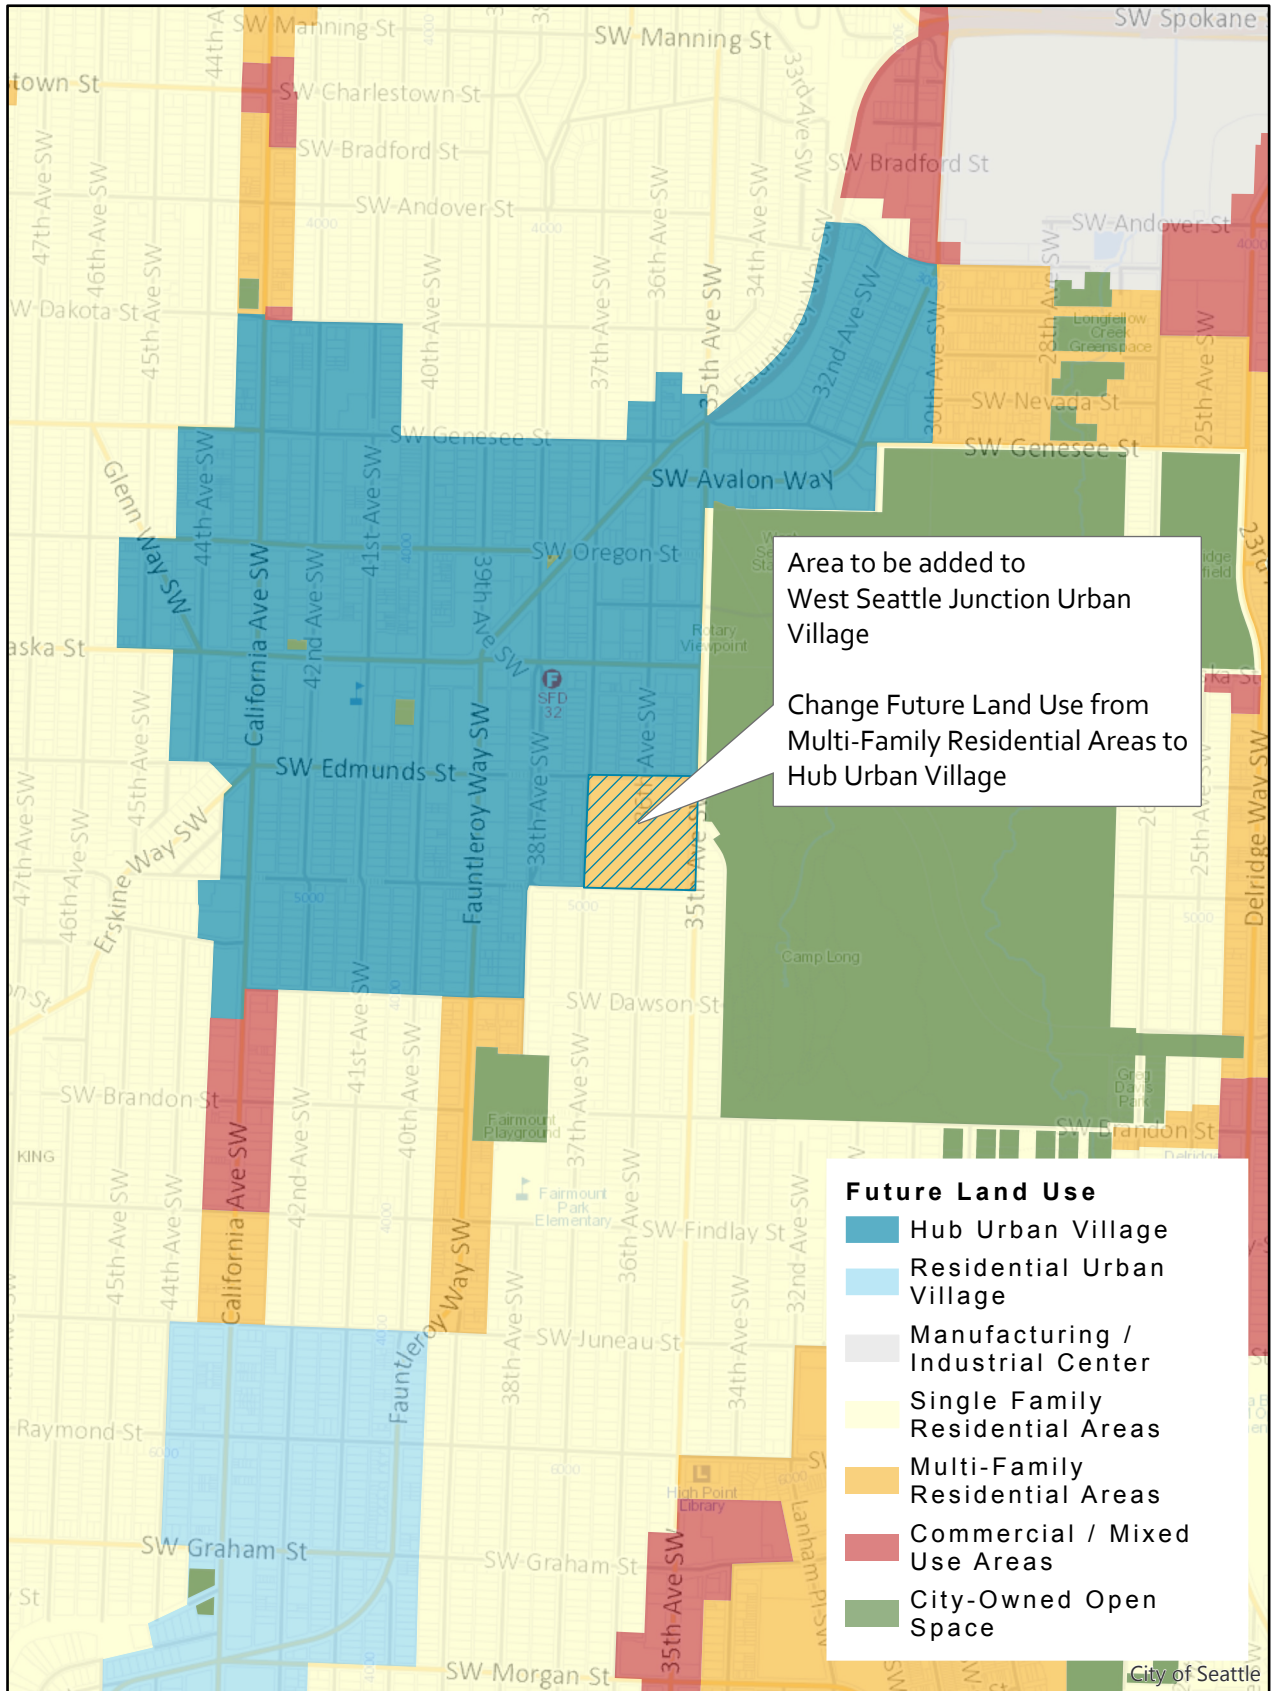

West Seattle Junction Hub Urban Village Future Land Use Map Before Change

West Seattle Junction Hub Urban Village Proposed Changes to Urban Village Boundary and Future Land Use

West Seattle Junction Hub Urban Village Future Land Use Map After Change

Map A: Future Land Use Map Before Change

Map B: Future Land Use Map After Change

Map C: Growth Strategy Figure 4 Before Change

Map D: Growth Strategy Figure 4 After Change

Map E: Map on page 12 - Housing Units Built 1995-2014 Before Change