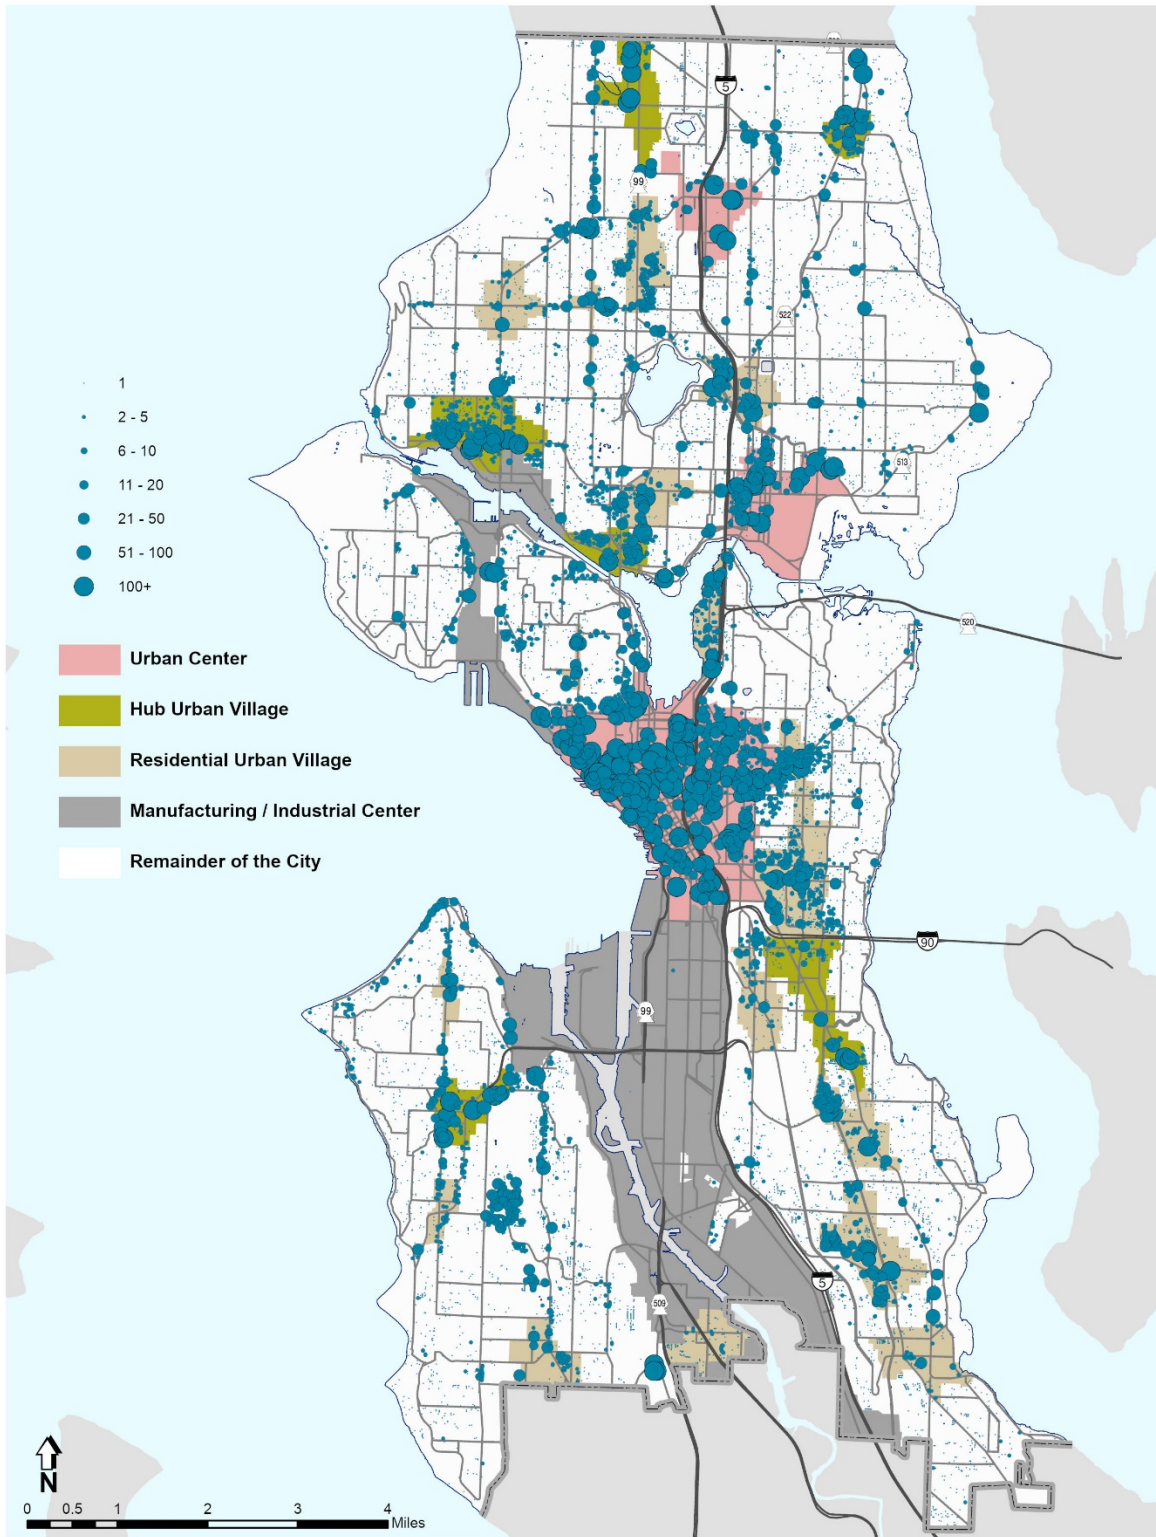

West Seattle Junction Hub Urban Village Future Land Use Map Before Change

West Seattle Junction Hub Urban Village Proposed Changes to Urban Village Boundary and Future Land Use

West Seattle Junction Hub Urban Village Future Land Use Map After Change

Map A: Future Land Use Map Before Change

Map B: Future Land Use Map After Change

Map C: Growth Strategy Figure 4 Before Change

Map D: Growth Strategy Figure 4 After Change

Map E: Map on page 12 - Housing Units Built 1995-2014 Before Change