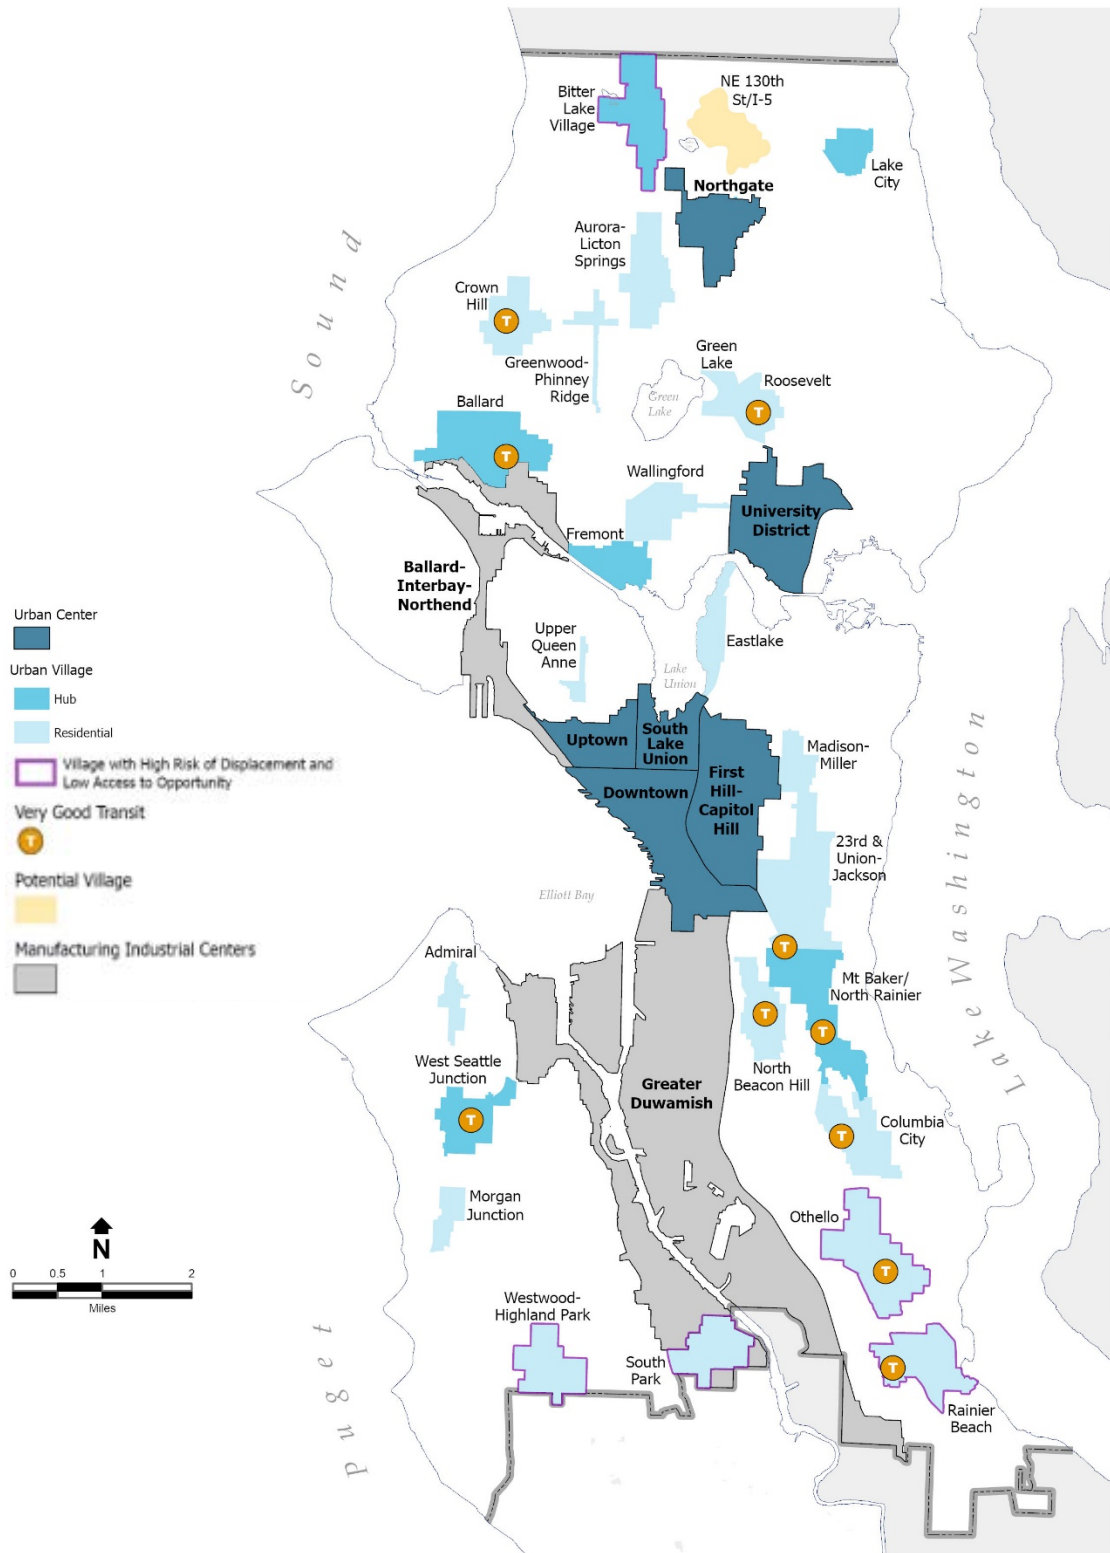

West Seattle Junction Hub Urban Village Future Land Use Map Before Change

West Seattle Junction Hub Urban Village Proposed Changes to Urban Village Boundary and Future Land Use

West Seattle Junction Hub Urban Village Future Land Use Map After Change

Map A: Future Land Use Map Before Change

Map B: Future Land Use Map After Change

Map C: Growth Strategy Figure 4 Before Change

Map D: Growth Strategy Figure 4 After Change

Map E: Map on page 12 - Housing Units Built 1995-2014 Before Change

Map F: Map on page 12 - Housing Units Built 1995-2014 After Change