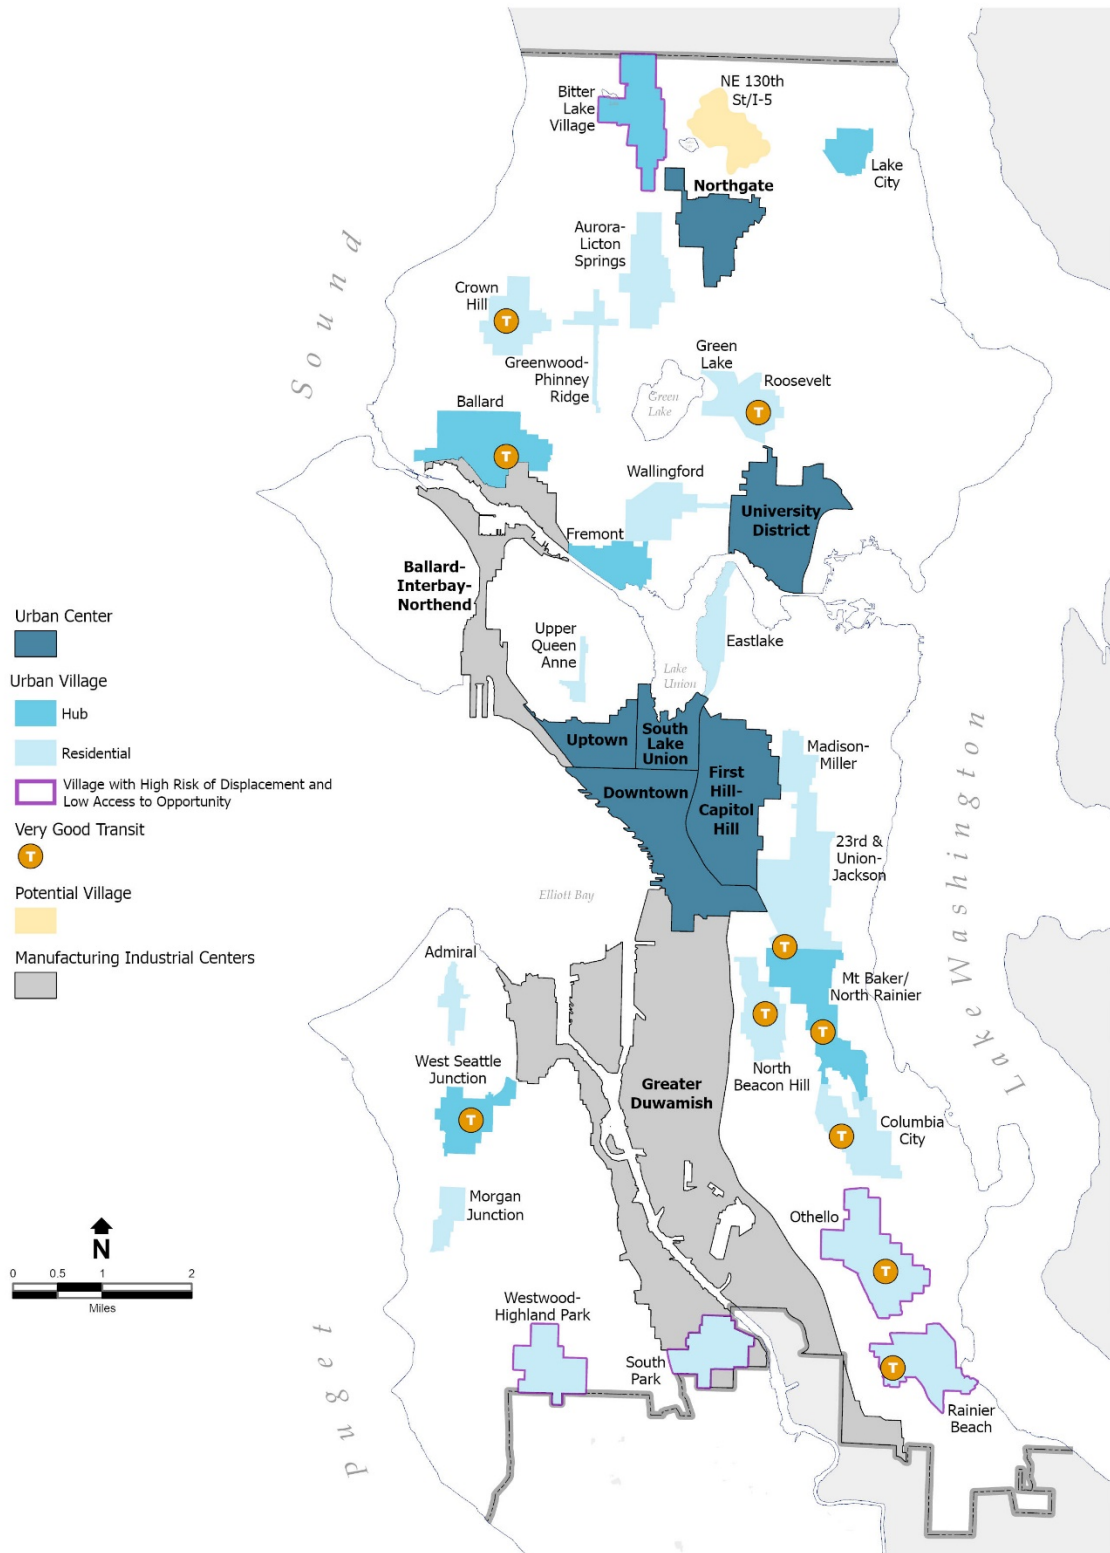

West Seattle Junction Hub Urban Village Future Land Use Map Before Change

West Seattle Junction Hub Urban Village Proposed Changes to Urban Village Boundary and Future Land Use

West Seattle Junction Hub Urban Village Future Land Use Map After Change

Map A: Future Land Use Map Before Change

Map B: Future Land Use Map After Change

Map C: Growth Strategy Figure 4 Before Change

Map D: Growth Strategy Figure 4 After Change

Map E: Map on page 12 - Housing Units Built 1995-2014 Before Change

Map F: Map on page 12 - Housing Units Built 1995-2014 After Change