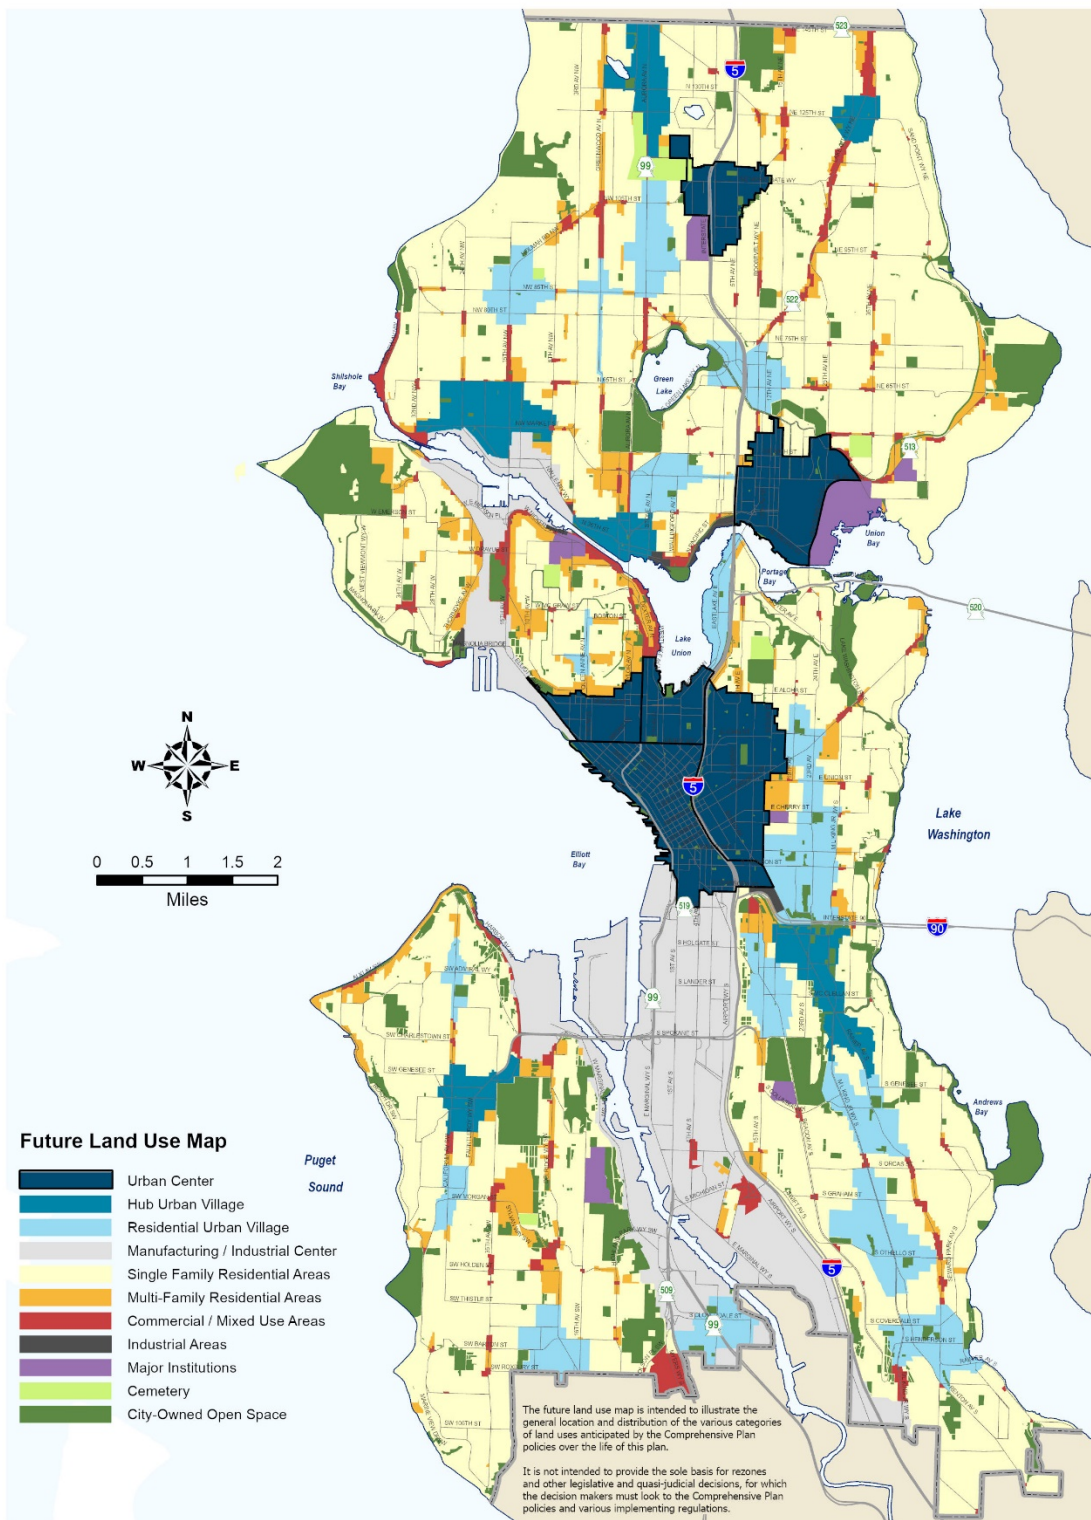

West Seattle Junction Hub Urban Village Future Land Use Map Before Change

West Seattle Junction Hub Urban Village Proposed Changes to Urban Village Boundary and Future Land Use

West Seattle Junction Hub Urban Village Future Land Use Map After Change

Map A: Future Land Use Map Before Change

Map B: Future Land Use Map After Change

Map C: Growth Strategy Figure 4 Before Change

Map D: Growth Strategy Figure 4 After Change

Map E: Map on page 12 - Housing Units Built 1995-2014 Before Change