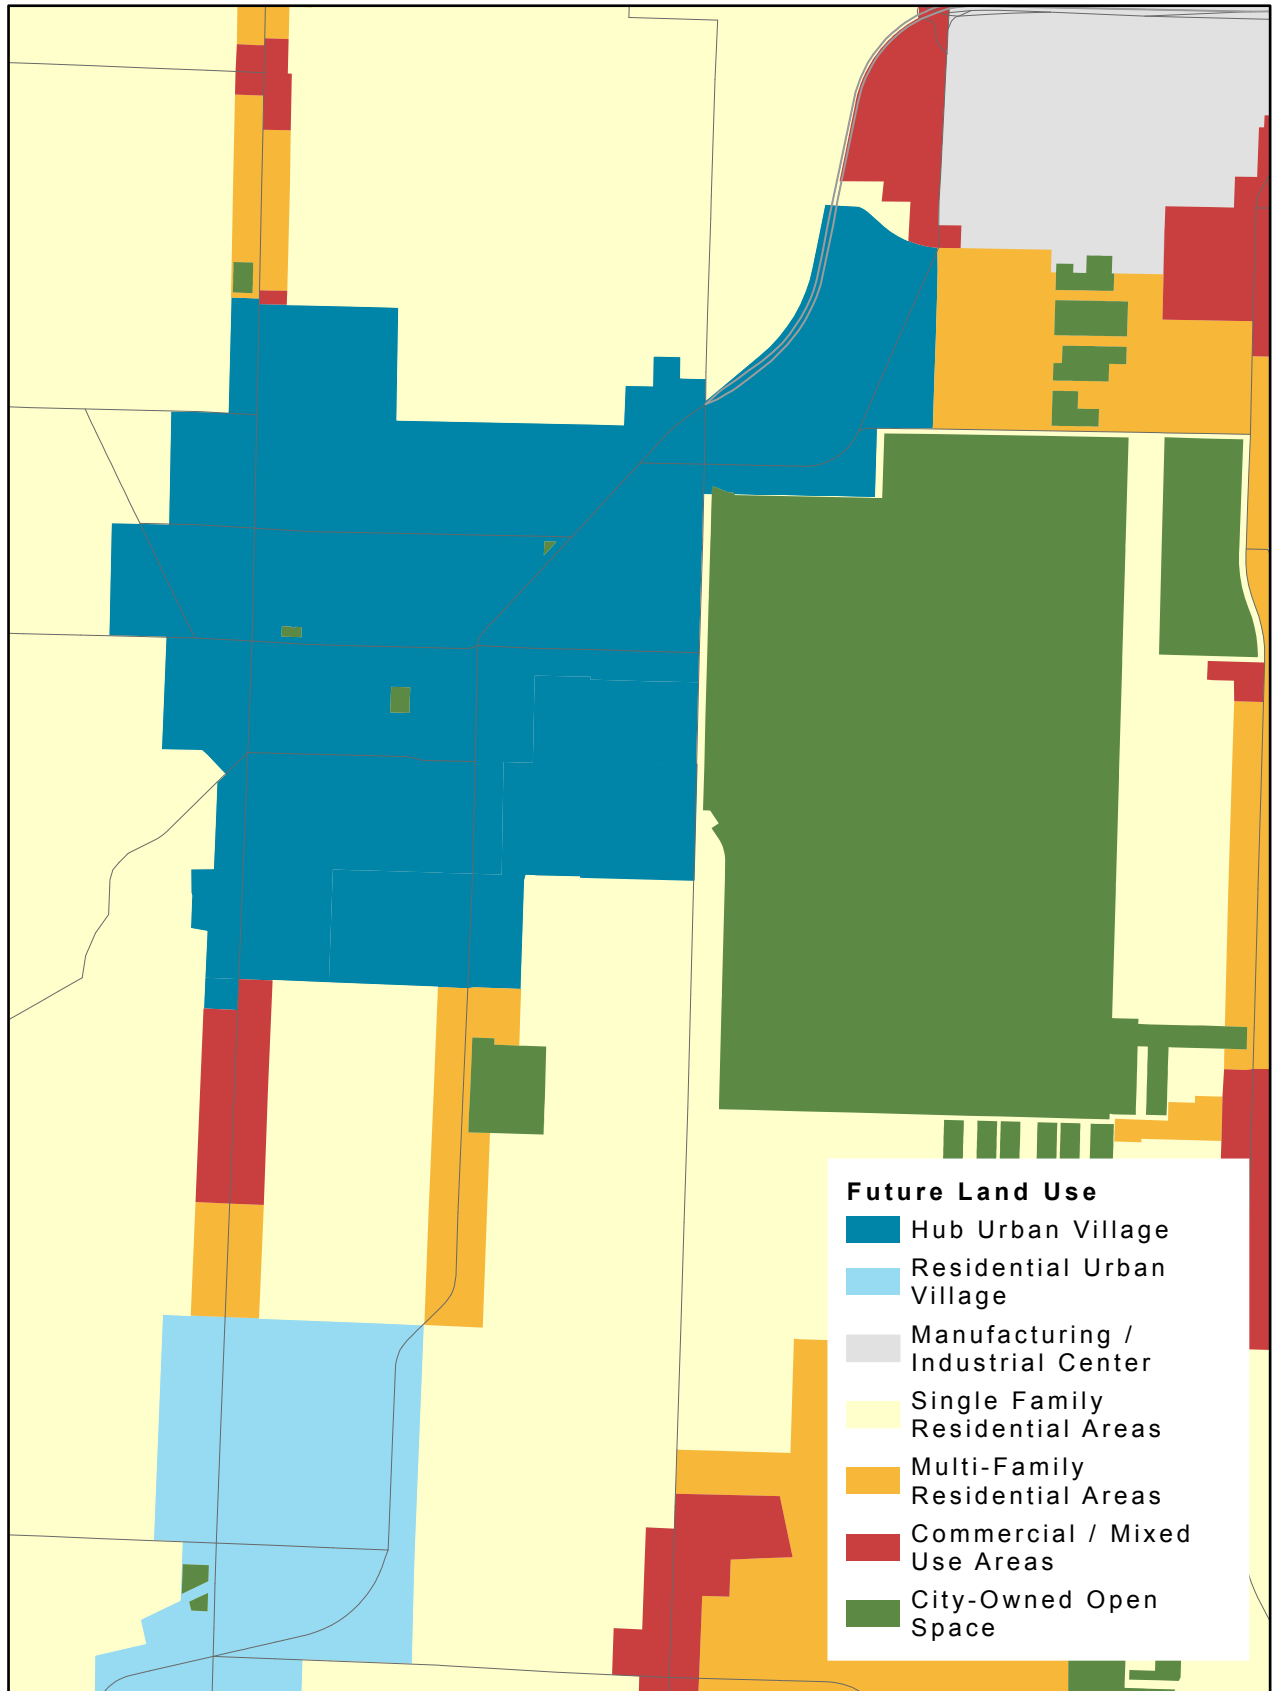

West Seattle Junction Hub Urban Village Future Land Use Map Before Change

West Seattle Junction Hub Urban Village Proposed Changes to Urban Village Boundary and Future Land Use

West Seattle Junction Hub Urban Village Future Land Use Map After Change

Map A: Future Land Use Map Before Change

Map B: Future Land Use Map After Change

Map C: Growth Strategy Figure 4 Before Change

Map D: Growth Strategy Figure 4 After Change

Map E: Map on page 12 - Housing Units Built 1995-2014 Before Change

Map F: Map on page 12 - Housing Units Built 1995-2014 After Change