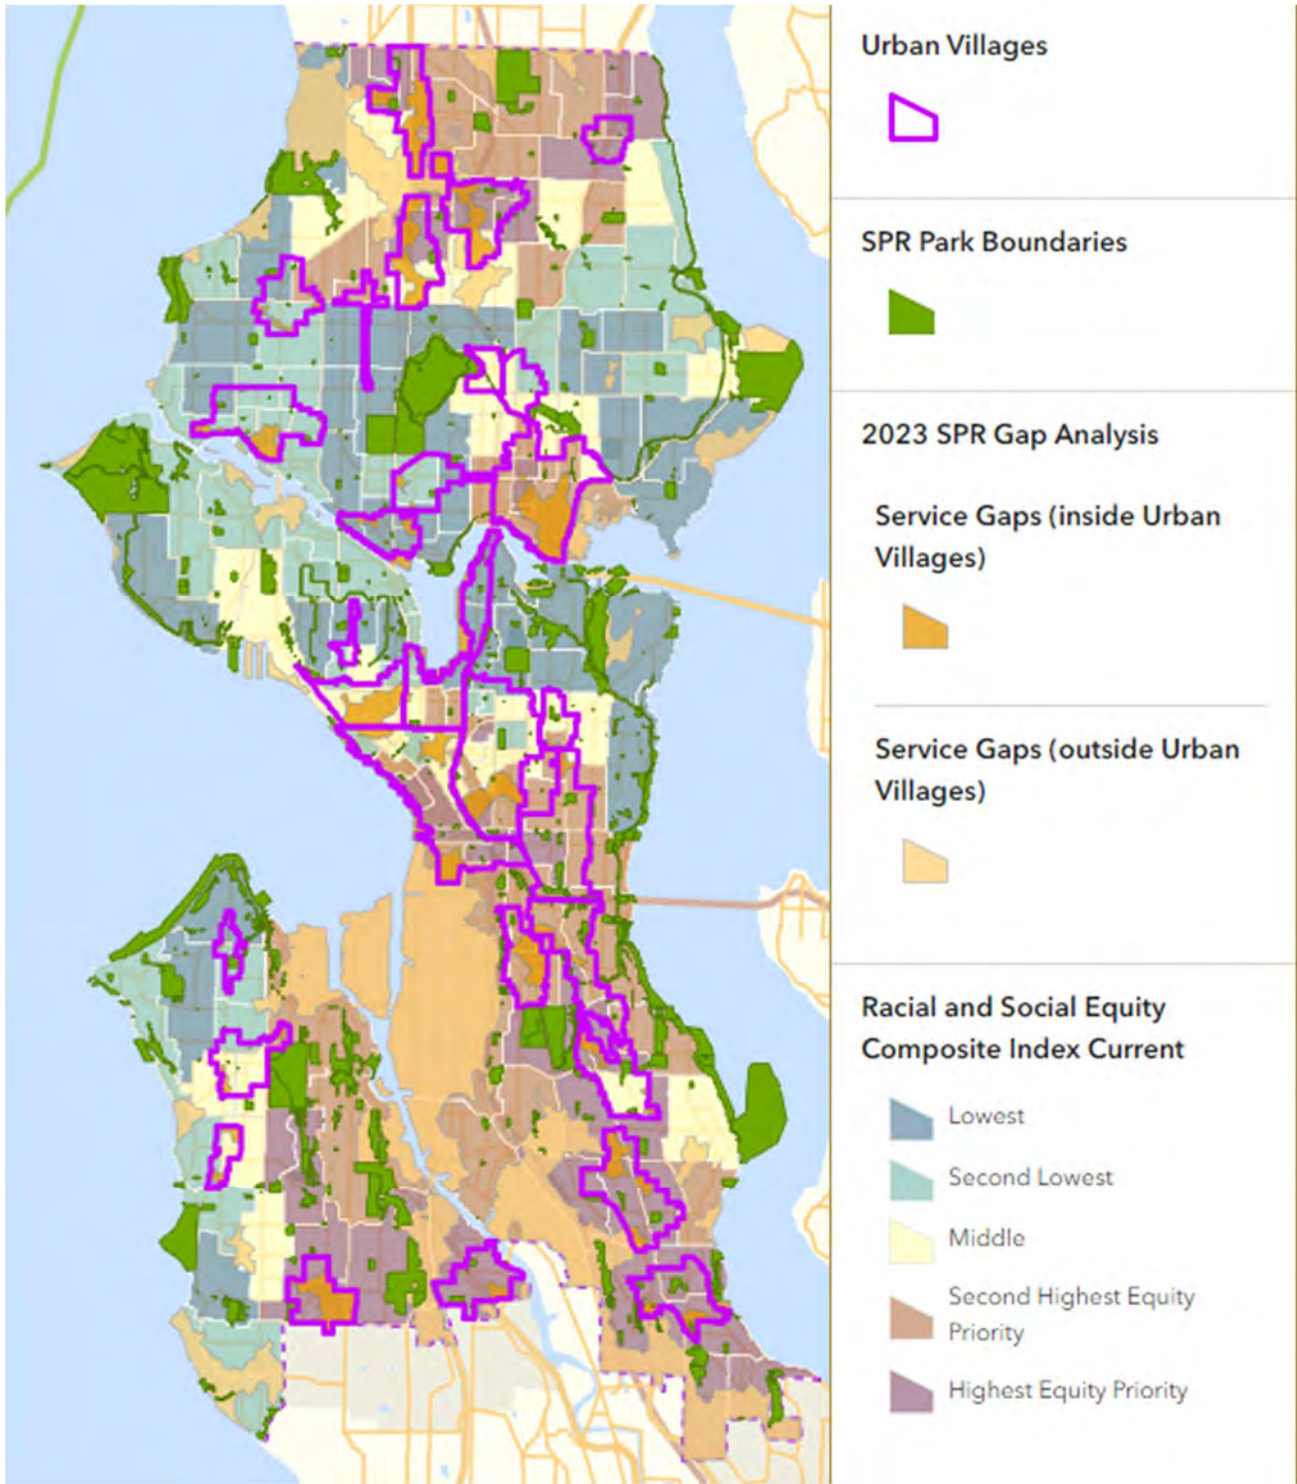

Gap Analysis

SEATTLE PARKS

SPR Park Boundaries

Bicycle Trails

Greenways

ACCESS

WALKABILITY

GAPS IN WALKABILITY

EQUITY & HEALTH

INCOME & POVERTY

POPULATION DENSITY 2020