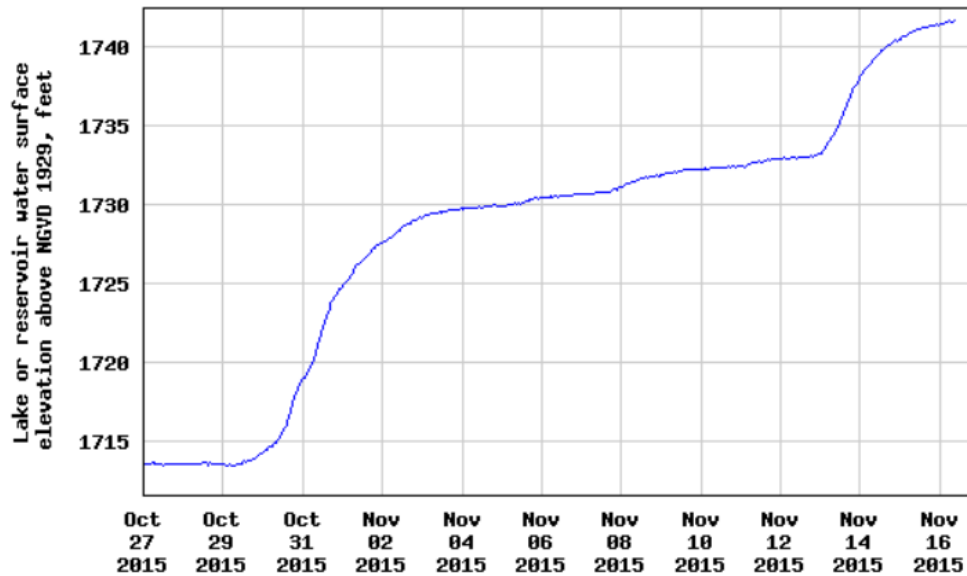

# South Fork Tolt Reservoir

USGS 12147900 SOUTH FORK TOLT RESERVOIR NEAR CARNATION, WA

USGS 12147900 SOUTH FORK TOLT RESERVOIR NEAR CARNATION, WA

# Chester Morse Lake

USGS 12115900 CHESTER MORSE LAKE AT CEDAR FALLS, WA

USGS 12115900 CHESTER MORSE LAKE AT CEDAR FALLS, WA