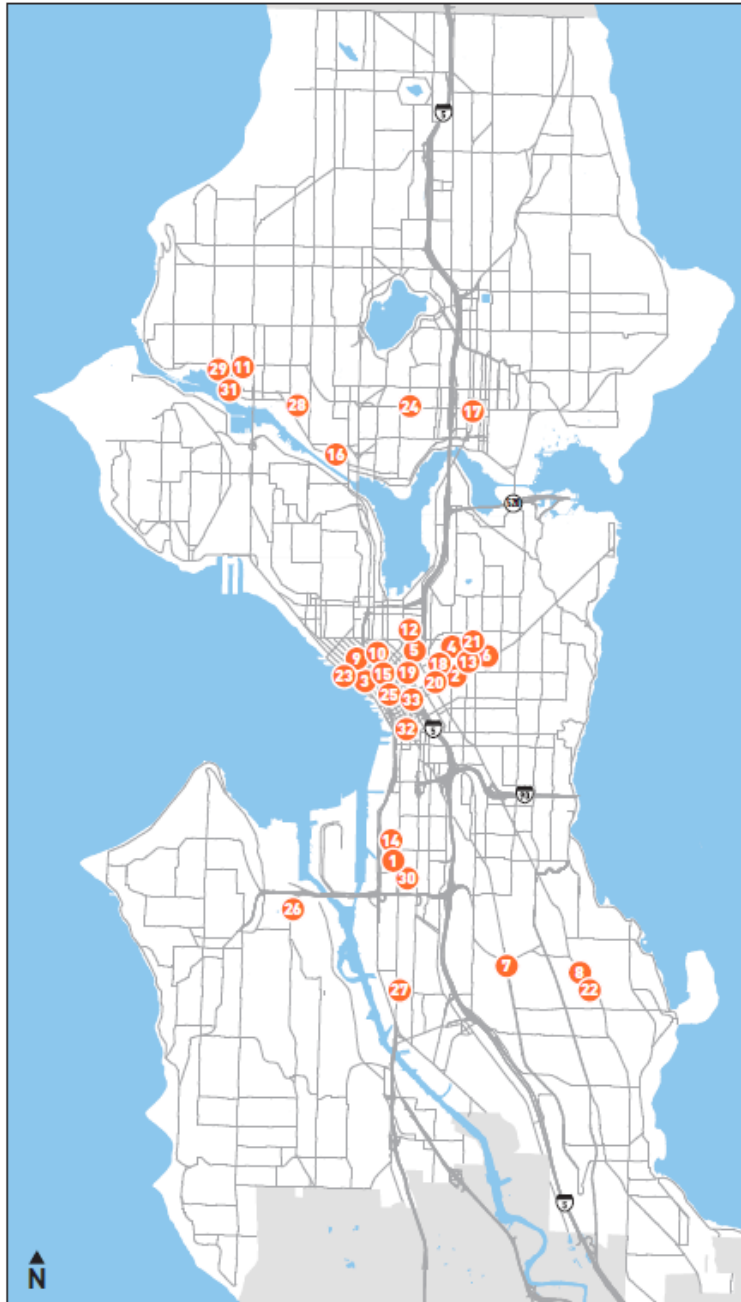

Music Venues potentially eligible for Music Venue Zone permits, as of June 2024

- 1 Café Con Leche
- 2 Cafe Racer
- 3 Can Can Culinary Cabaret
- 4 Century Ballroom
- 5 Cherry
- 6 Chop Suey
- 7 Clock-out Lounge
- 8 Columbia City Theater
- 9 The Crocodile
- 10 Dimitriou's Jazz Alley
- 11 Egan's Ballard Jam House
- 12 El Corazón
- 13 Havana
- 14 Monkey Loft
- 15 The Moore Theatre
- 16 Nectar Lounge
- 17 The Neptune Theatre
- 18 Neumos
- 19 The Paramount Theatre
- 20 Q Nightclub
- 21 Queer/Bar
- 22 The Royal Room Seattle
- 23 Screwdriver Bar
- 24 Sea Monster Lounge
- 25 The Showbox
- 26 Skylark Cafe & Club
- 27 Slim's Last Chance
- 28 Substation Seattle
- 29 The Sunset Tavern
- 30 Supernova Seattle
- 31 Tractor Tavern
- 32 Trinity
- 33 The Triple Door