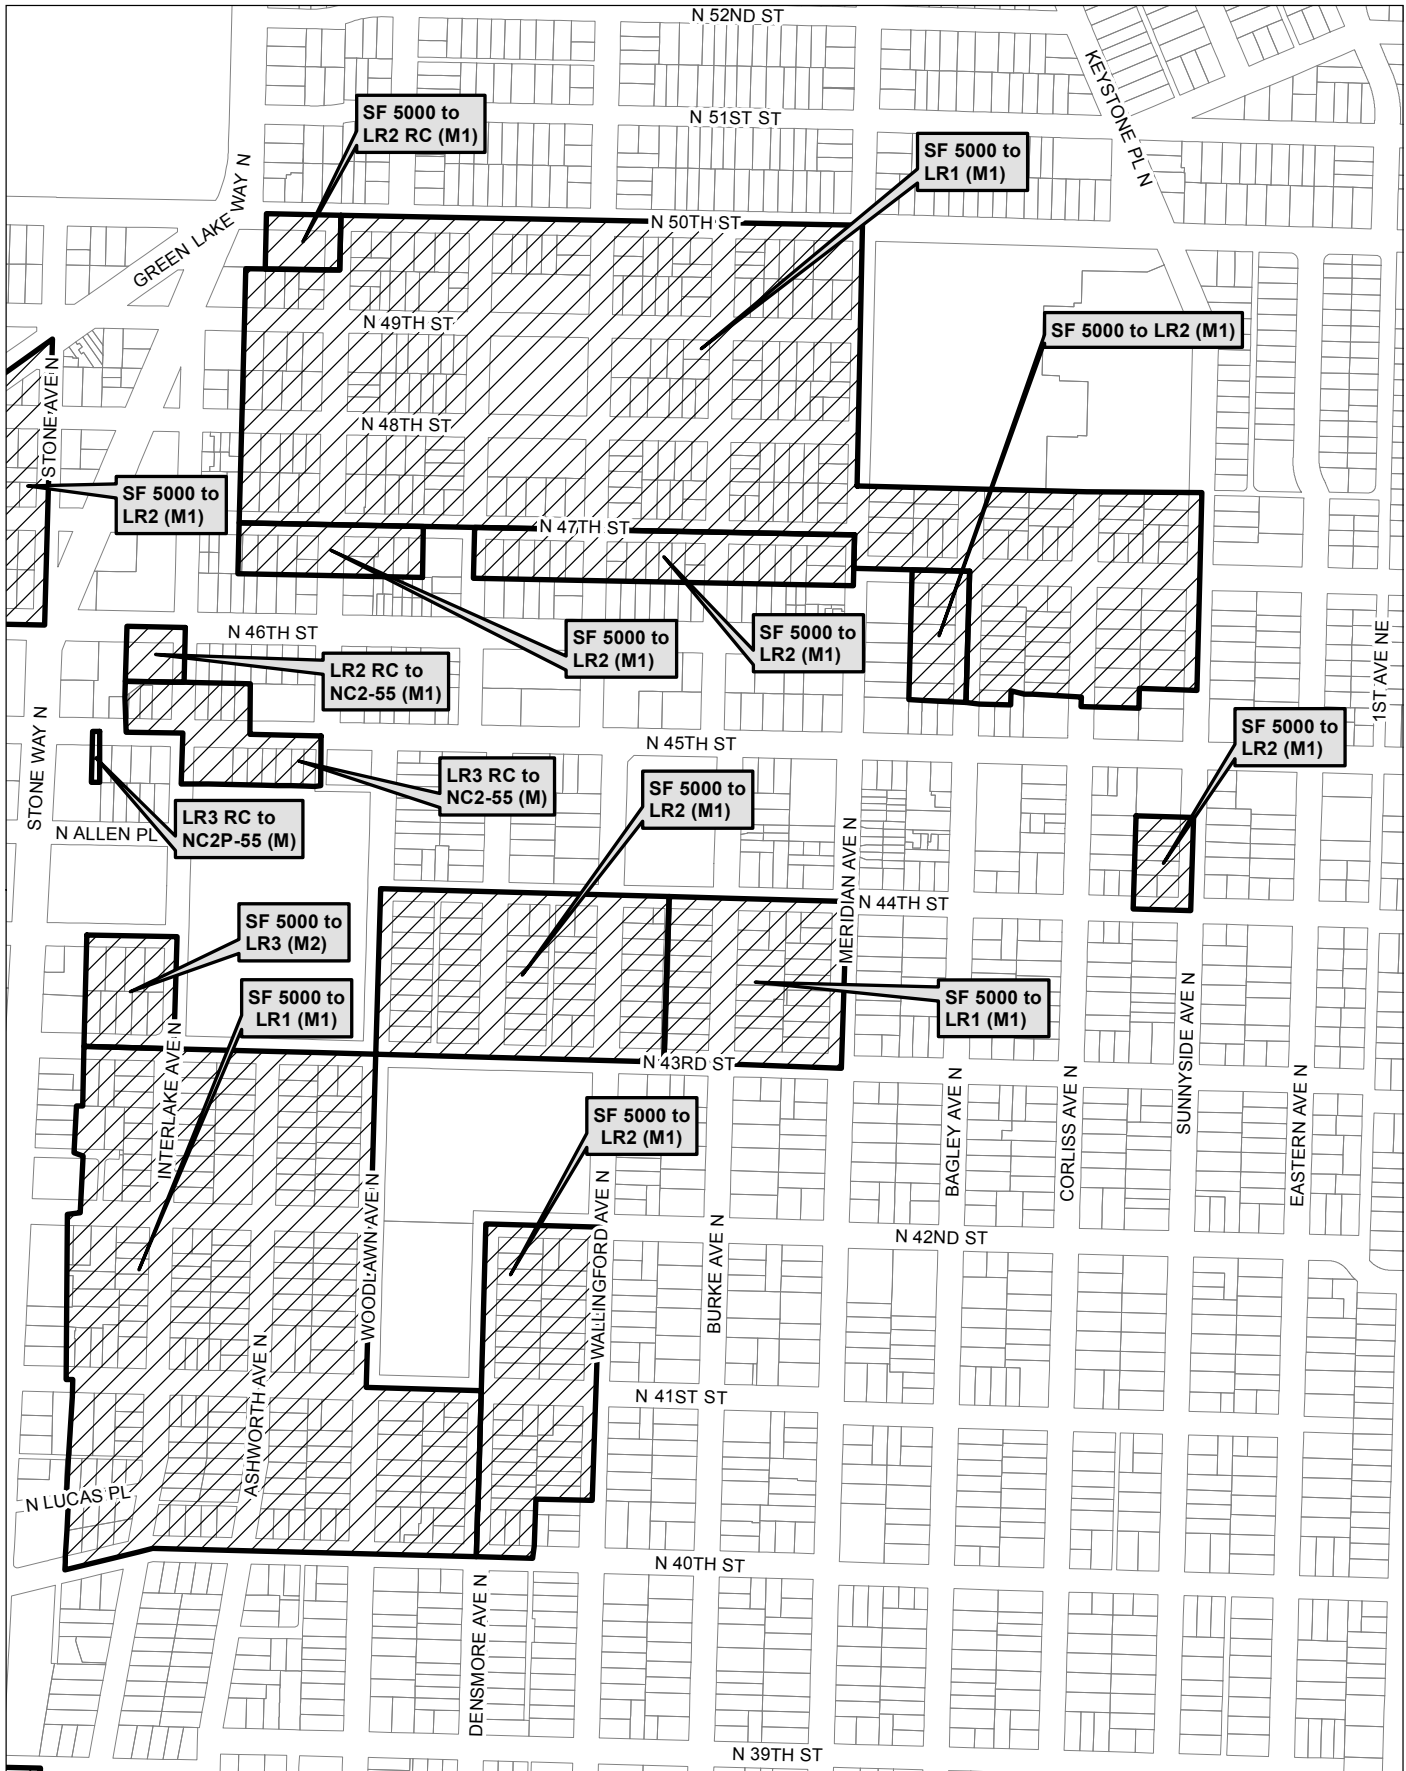

Map 18

Area identified for specific rezone

No warranties of any sort, including accuracy, fitness, or merchantability, accompany this product. Copyright 2019, City of Seattle. Prepared March 2019, by Council Central Staff