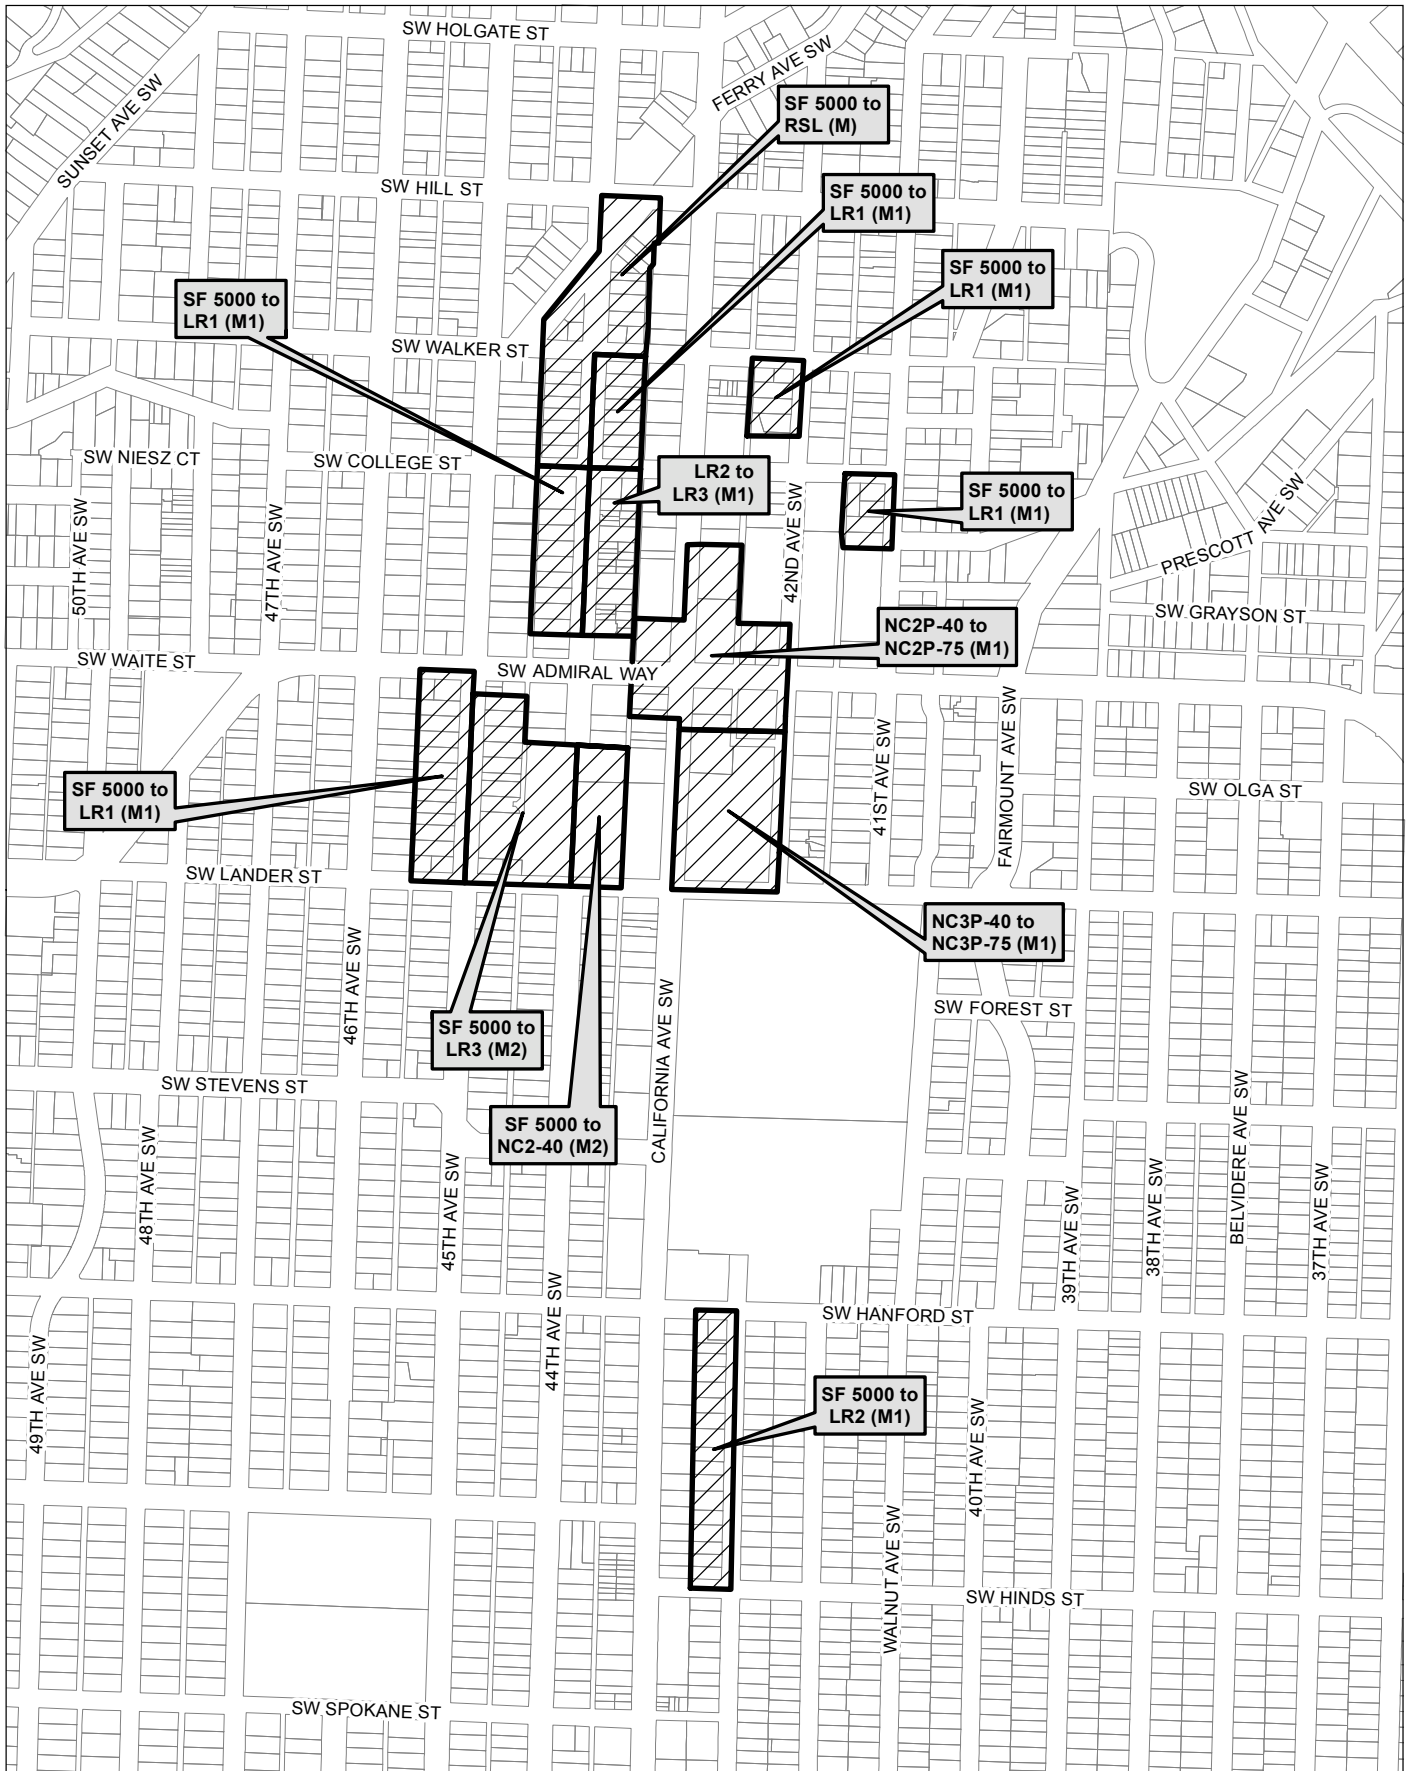

Map 52

0 320 640 1,280 ft

Area identified for specific rezone

No warranties of any sort, including accuracy, fitness, or merchantability, accompany this product.
Copyright 2019, City of Seattle.
Prepared March 2019, by Council Central Staff