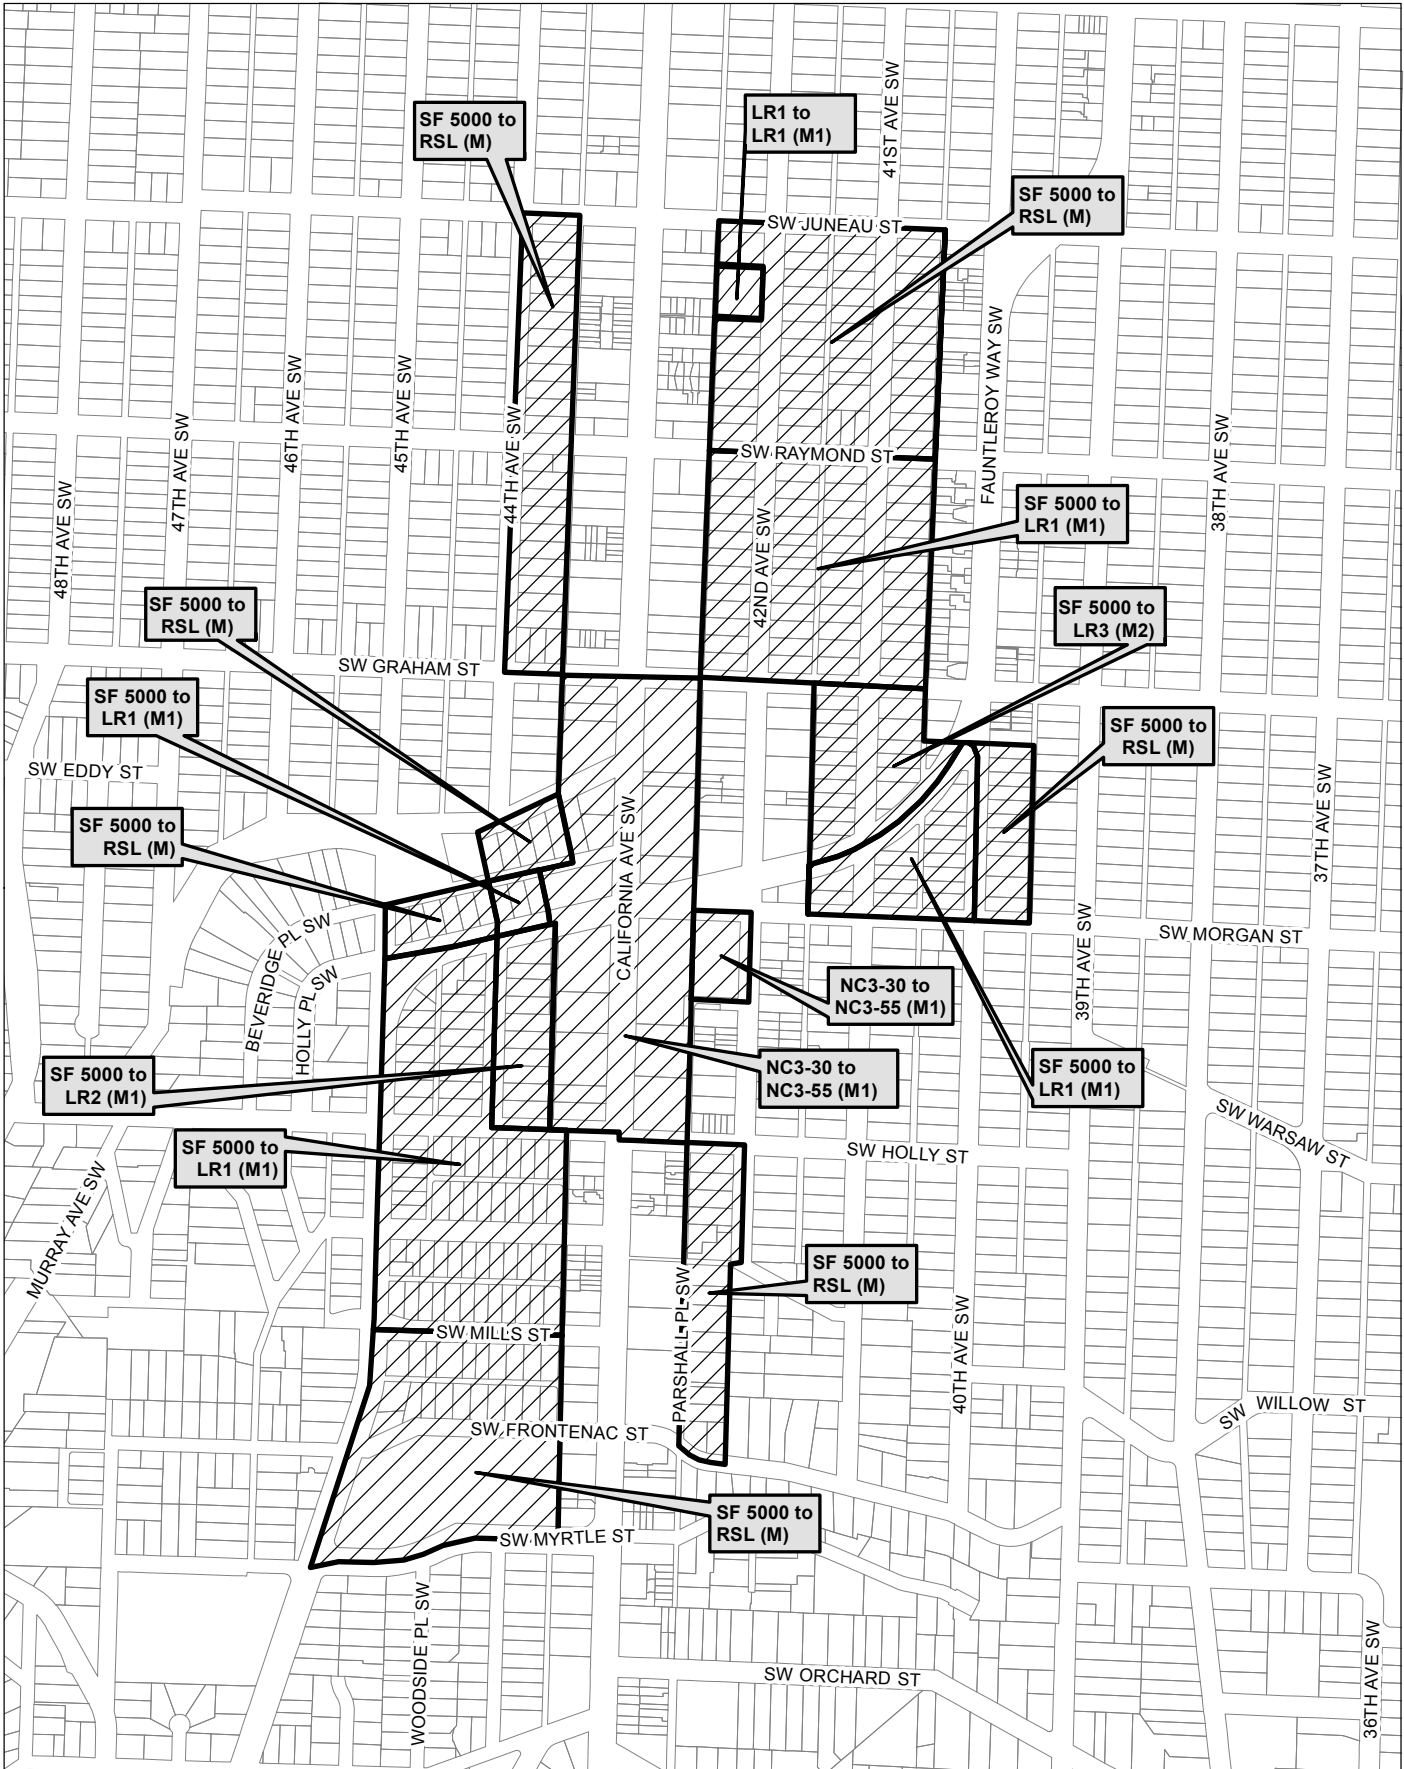

Map 48

Area identified for specific rezone

No warranties of any sort, including accuracy, fitness, or merchantability, accompany this product.
Copyright 2019, City of Seattle.
Prepared March 2019, by Council Central Staff