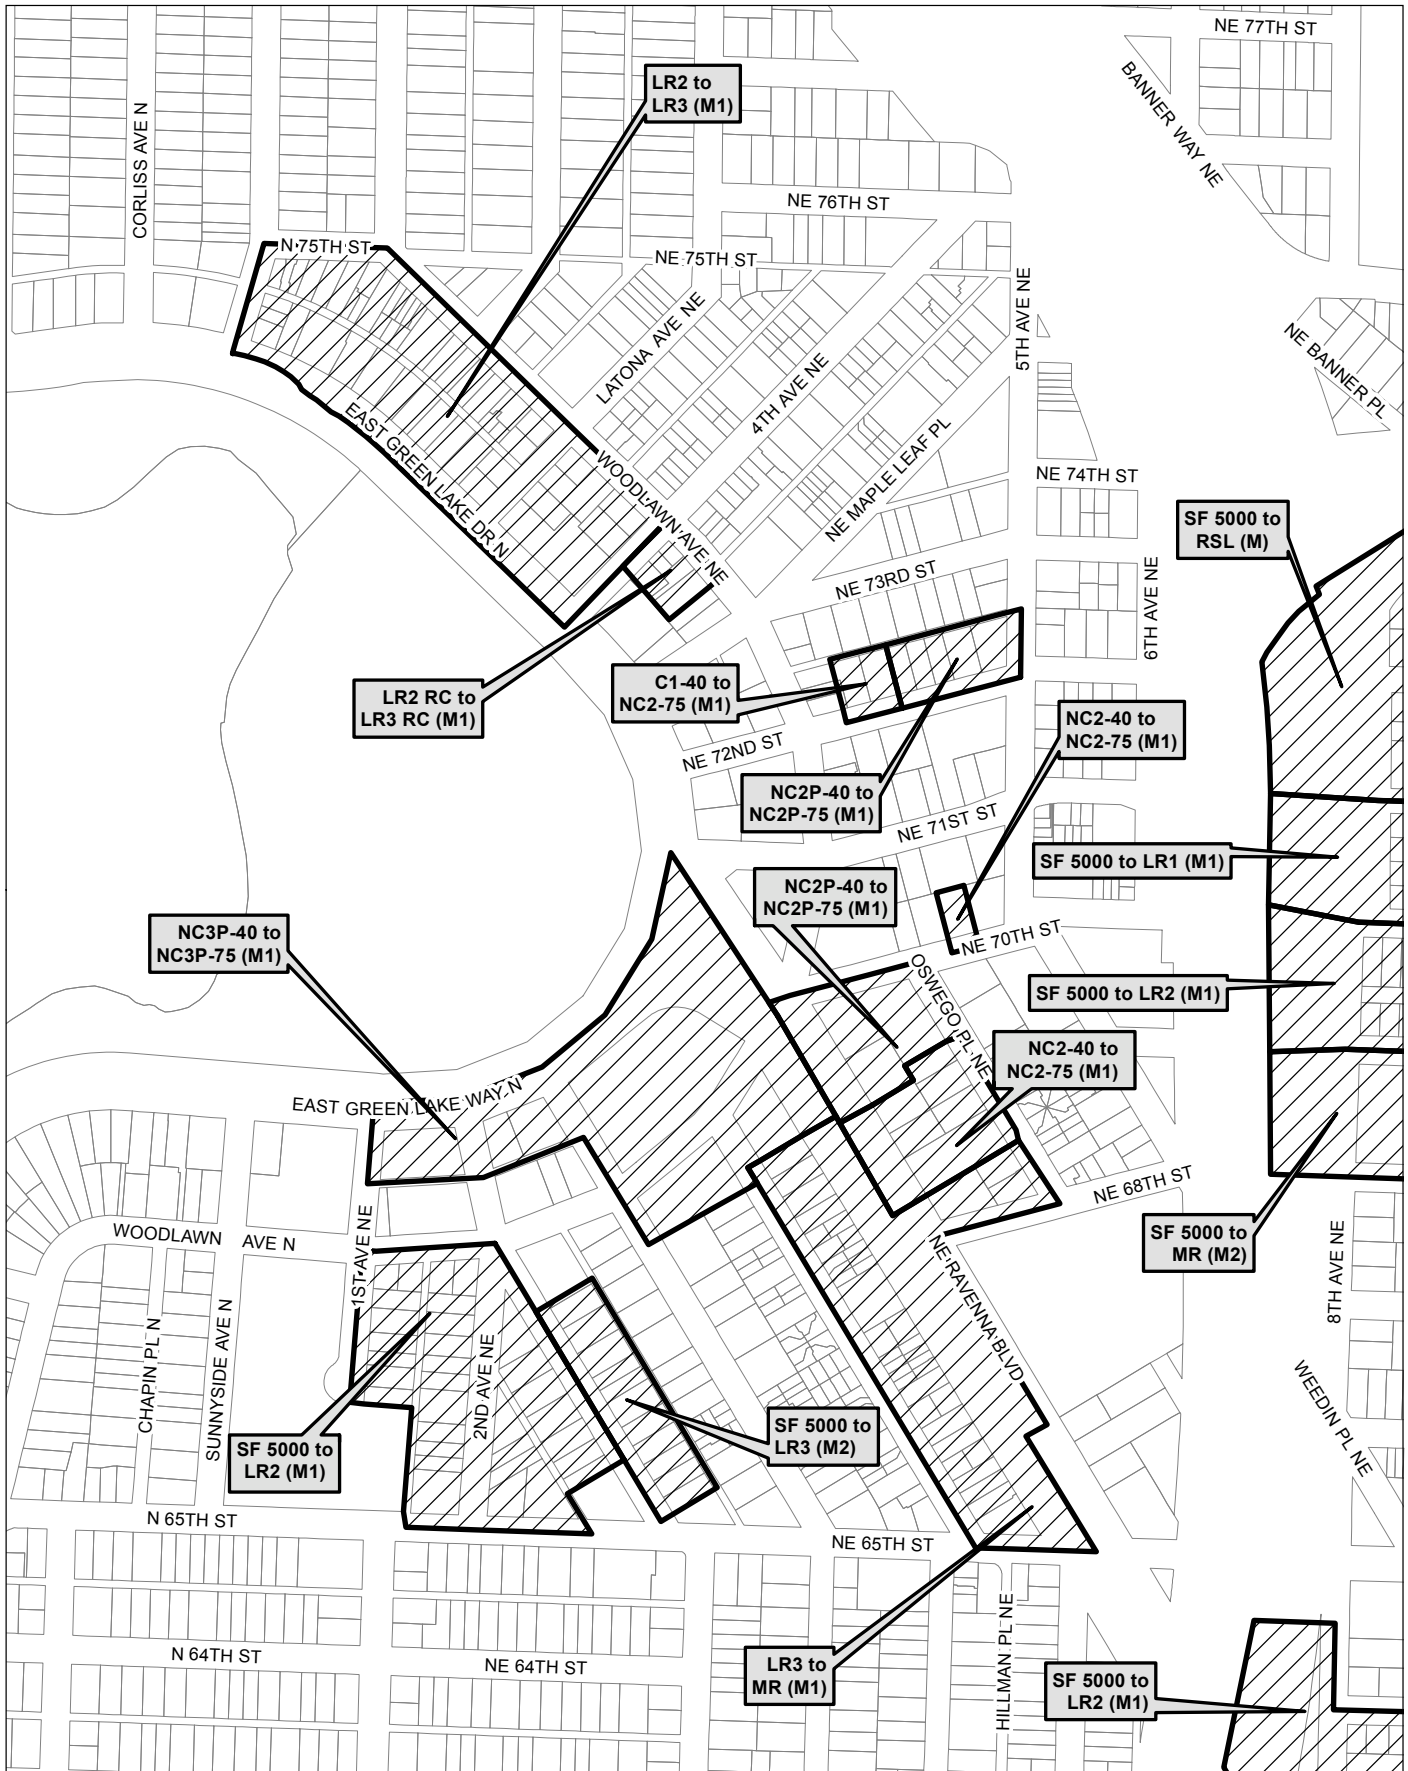

Map 19

0 212.5 425 850 ft

Area identified for specific rezone

No warranties of any sort, including accuracy, fitness, or merchantability, accompany this product. Copyright 2019, City of Seattle. Prepared March 2019, by Council Central Staff