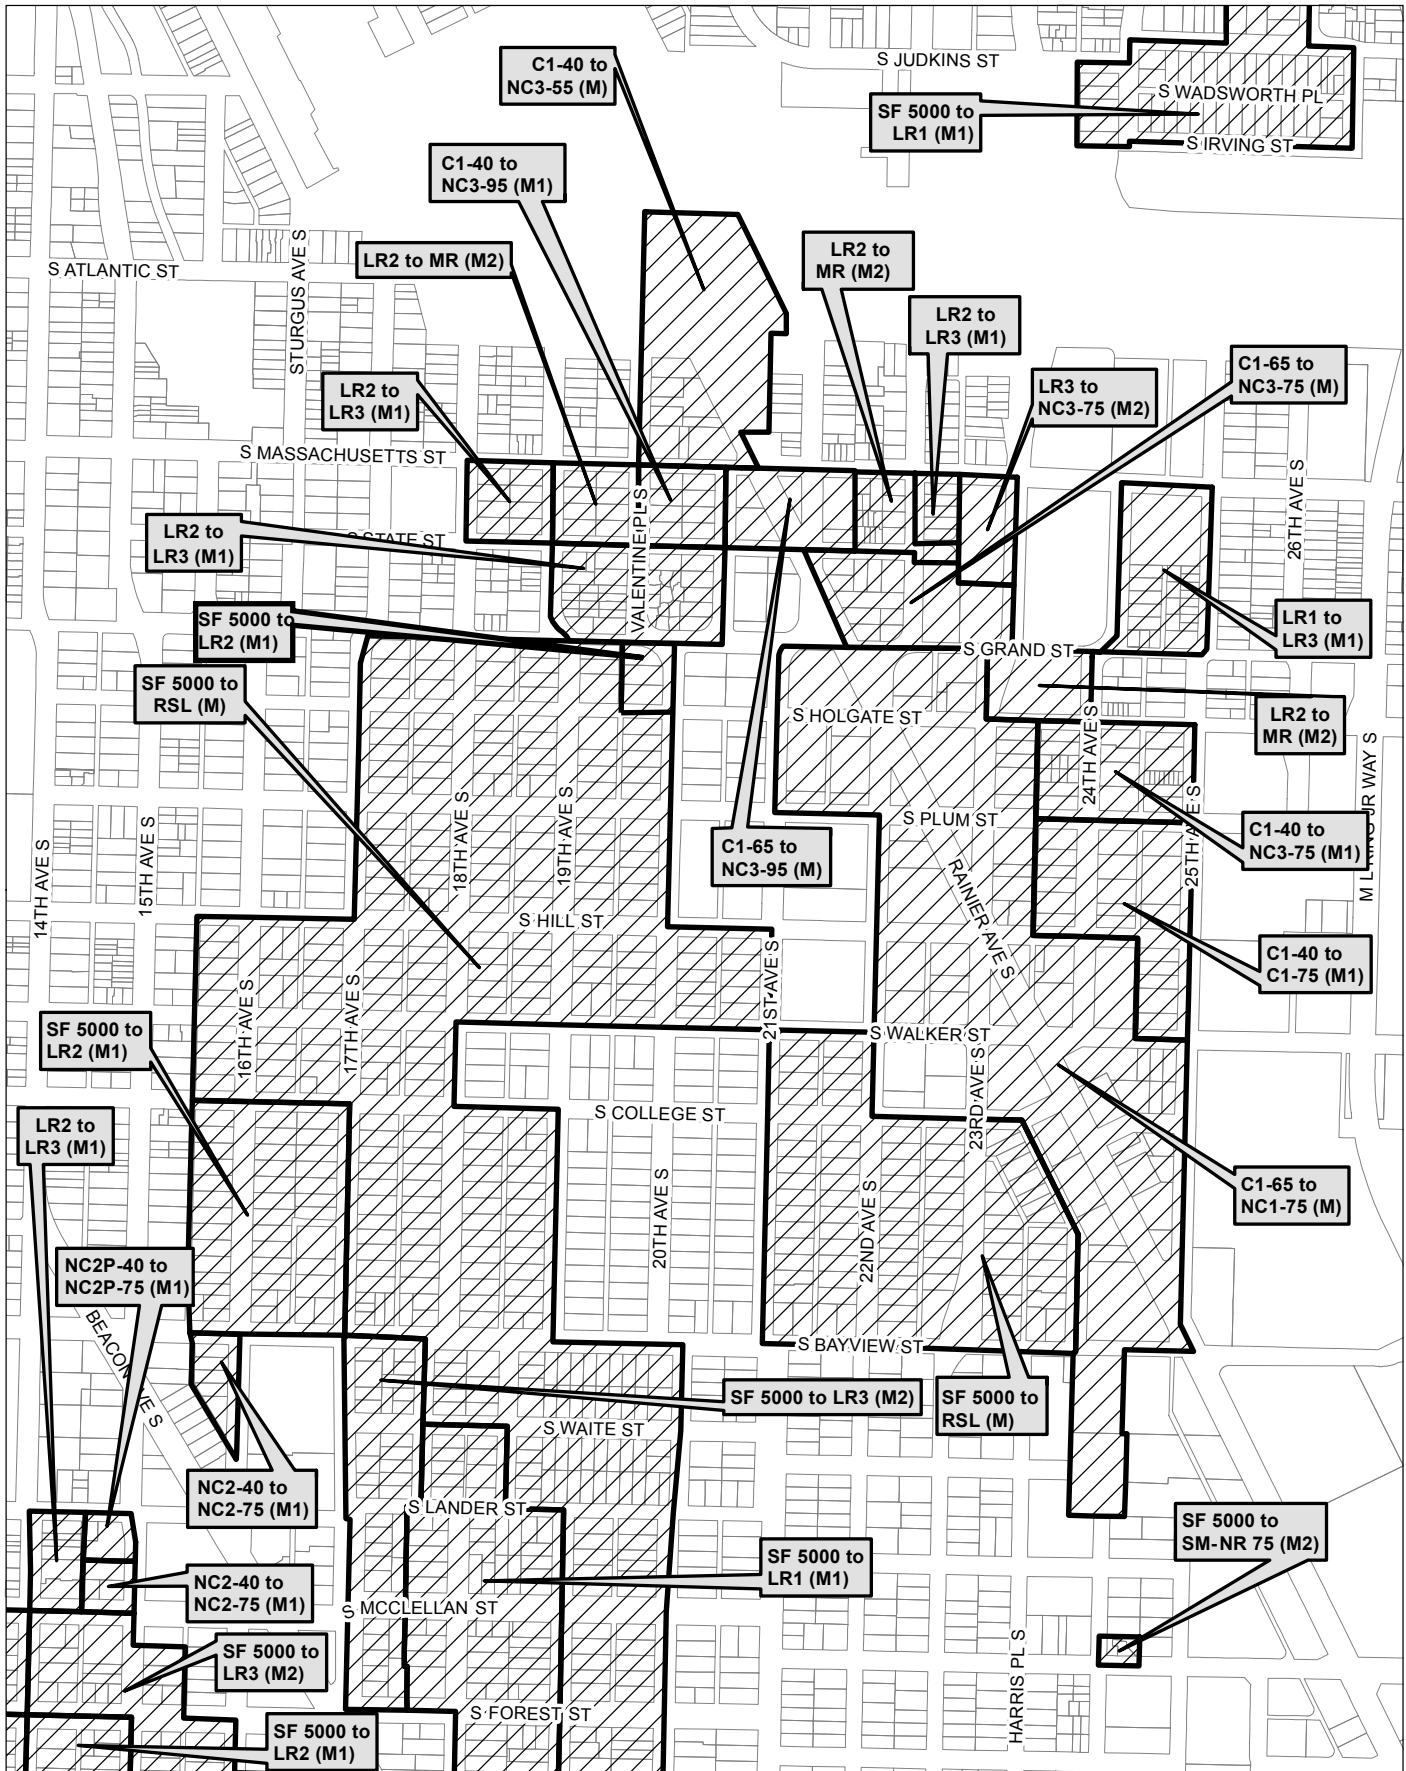

Map 33

0 305 610 1,220 ft

Area identified for specific rezone

No warranties of any sort, including accuracy, fitness, or merchantability, accompany this product. Copyright 2019, City of Seattle. Prepared March 2019, by Council Central Staff