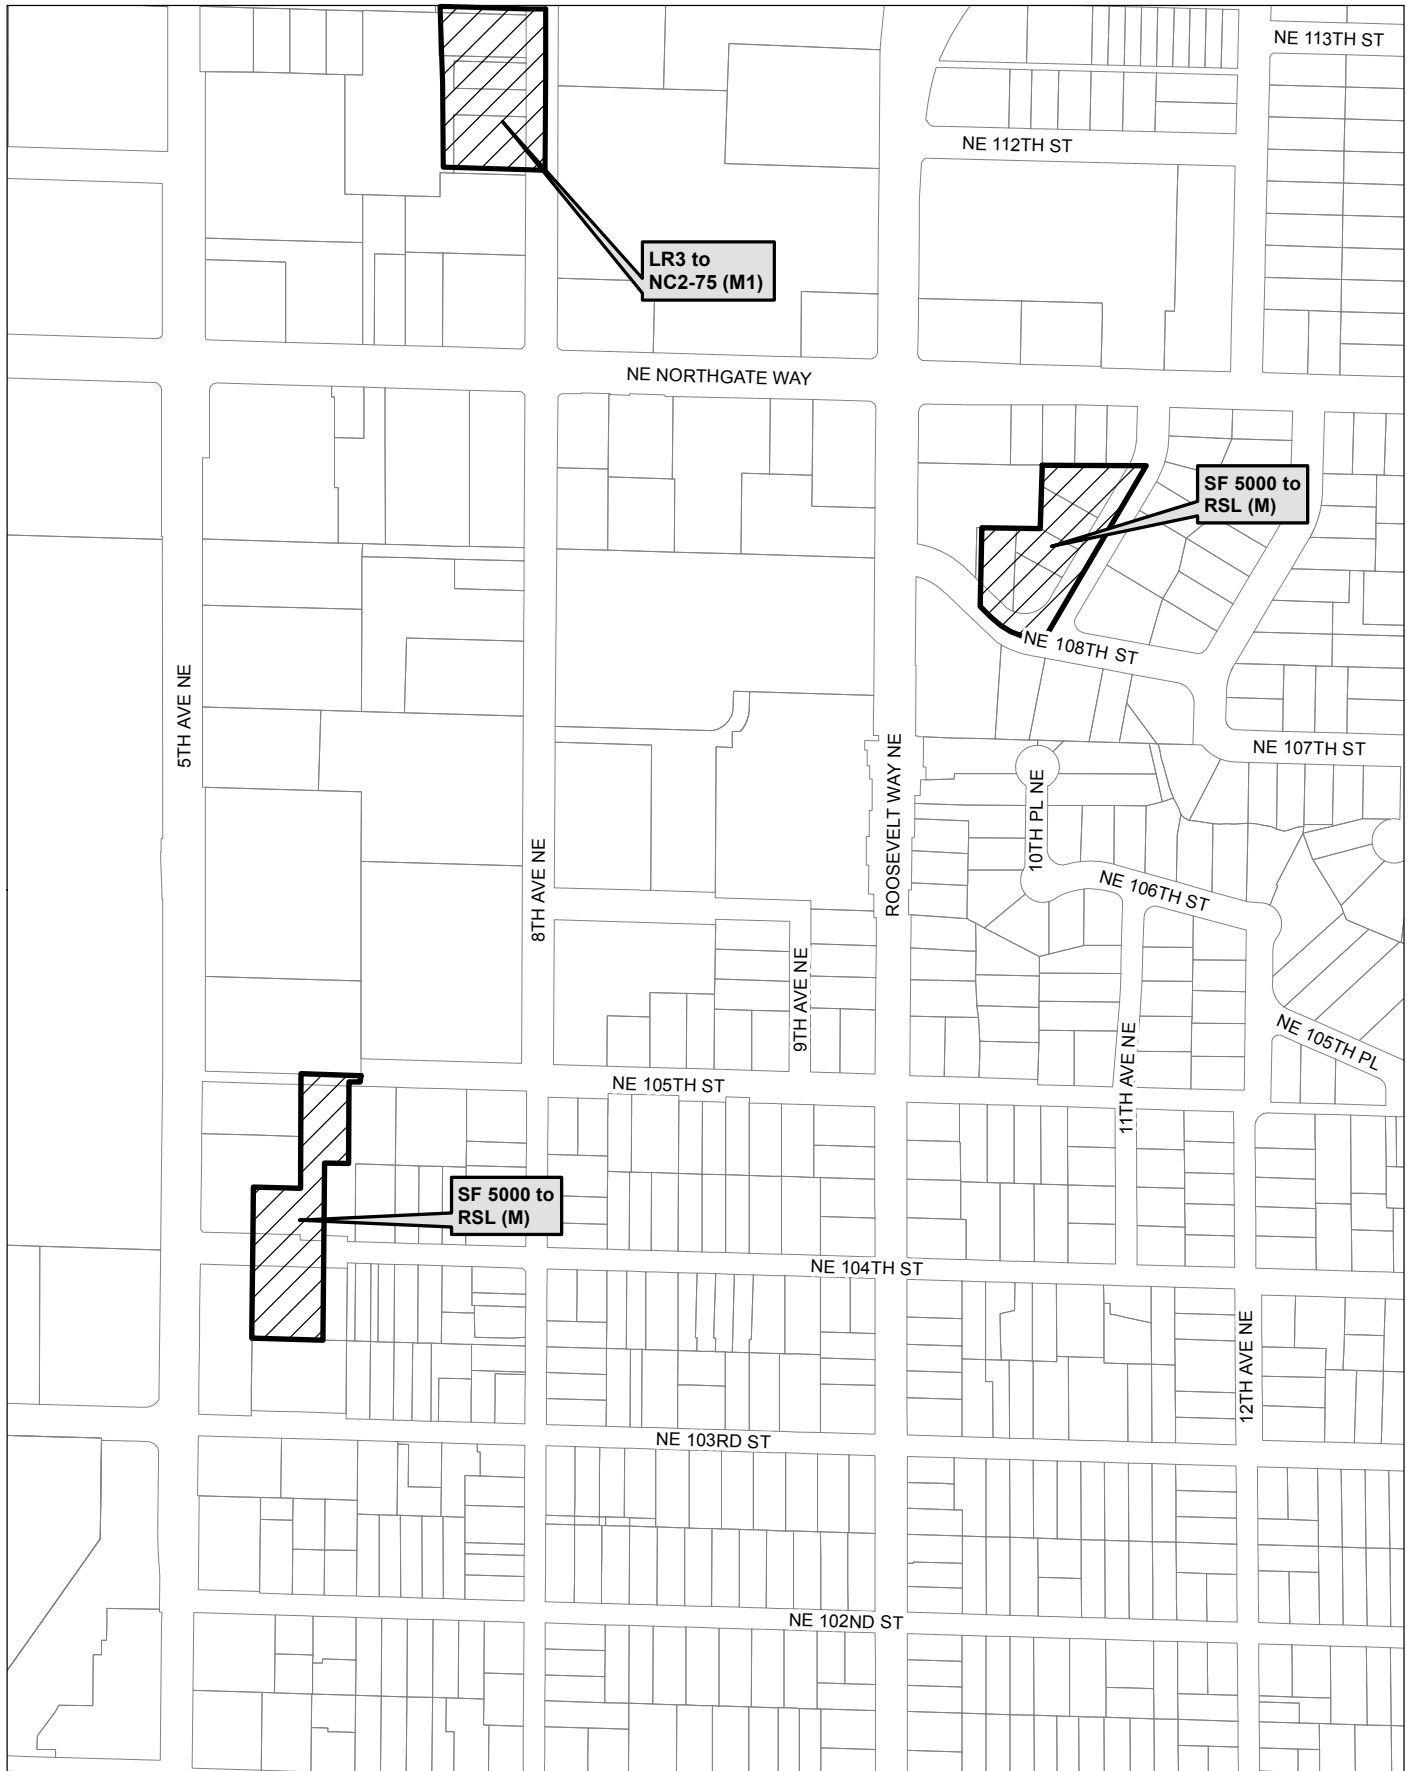

Reference Map

FOR REFERENCE PURPOSES ONLY

0 5,000 10,000 20,000 ft

Map 1

0 350 700 1,400 ft

 Area identified for specific rezone

No warranties of any sort, including accuracy, fitness, or merchantability, accompany this product. Copyright 2019, City of Seattle. Prepared March 2019, by Council Central Staff

Map 2

 Area identified for specific rezone

No warranties of any sort, including accuracy, fitness, or merchantability, accompany this product. Copyright 2019, City of Seattle. Prepared March 2019, by Council Central Staff

Map 3

 Area identified for specific rezone

No warranties of any sort, including accuracy, fitness, or merchantability, accompany this product. Copyright 2019, City of Seattle. Prepared March 2019, by Council Central Staff

Map 4

0 190 380 760 ft

 Area identified for specific rezone

No warranties of any sort, including accuracy, fitness, or merchantability, accompany this product. Copyright 2019, City of Seattle. Prepared March 2019, by Council Central Staff