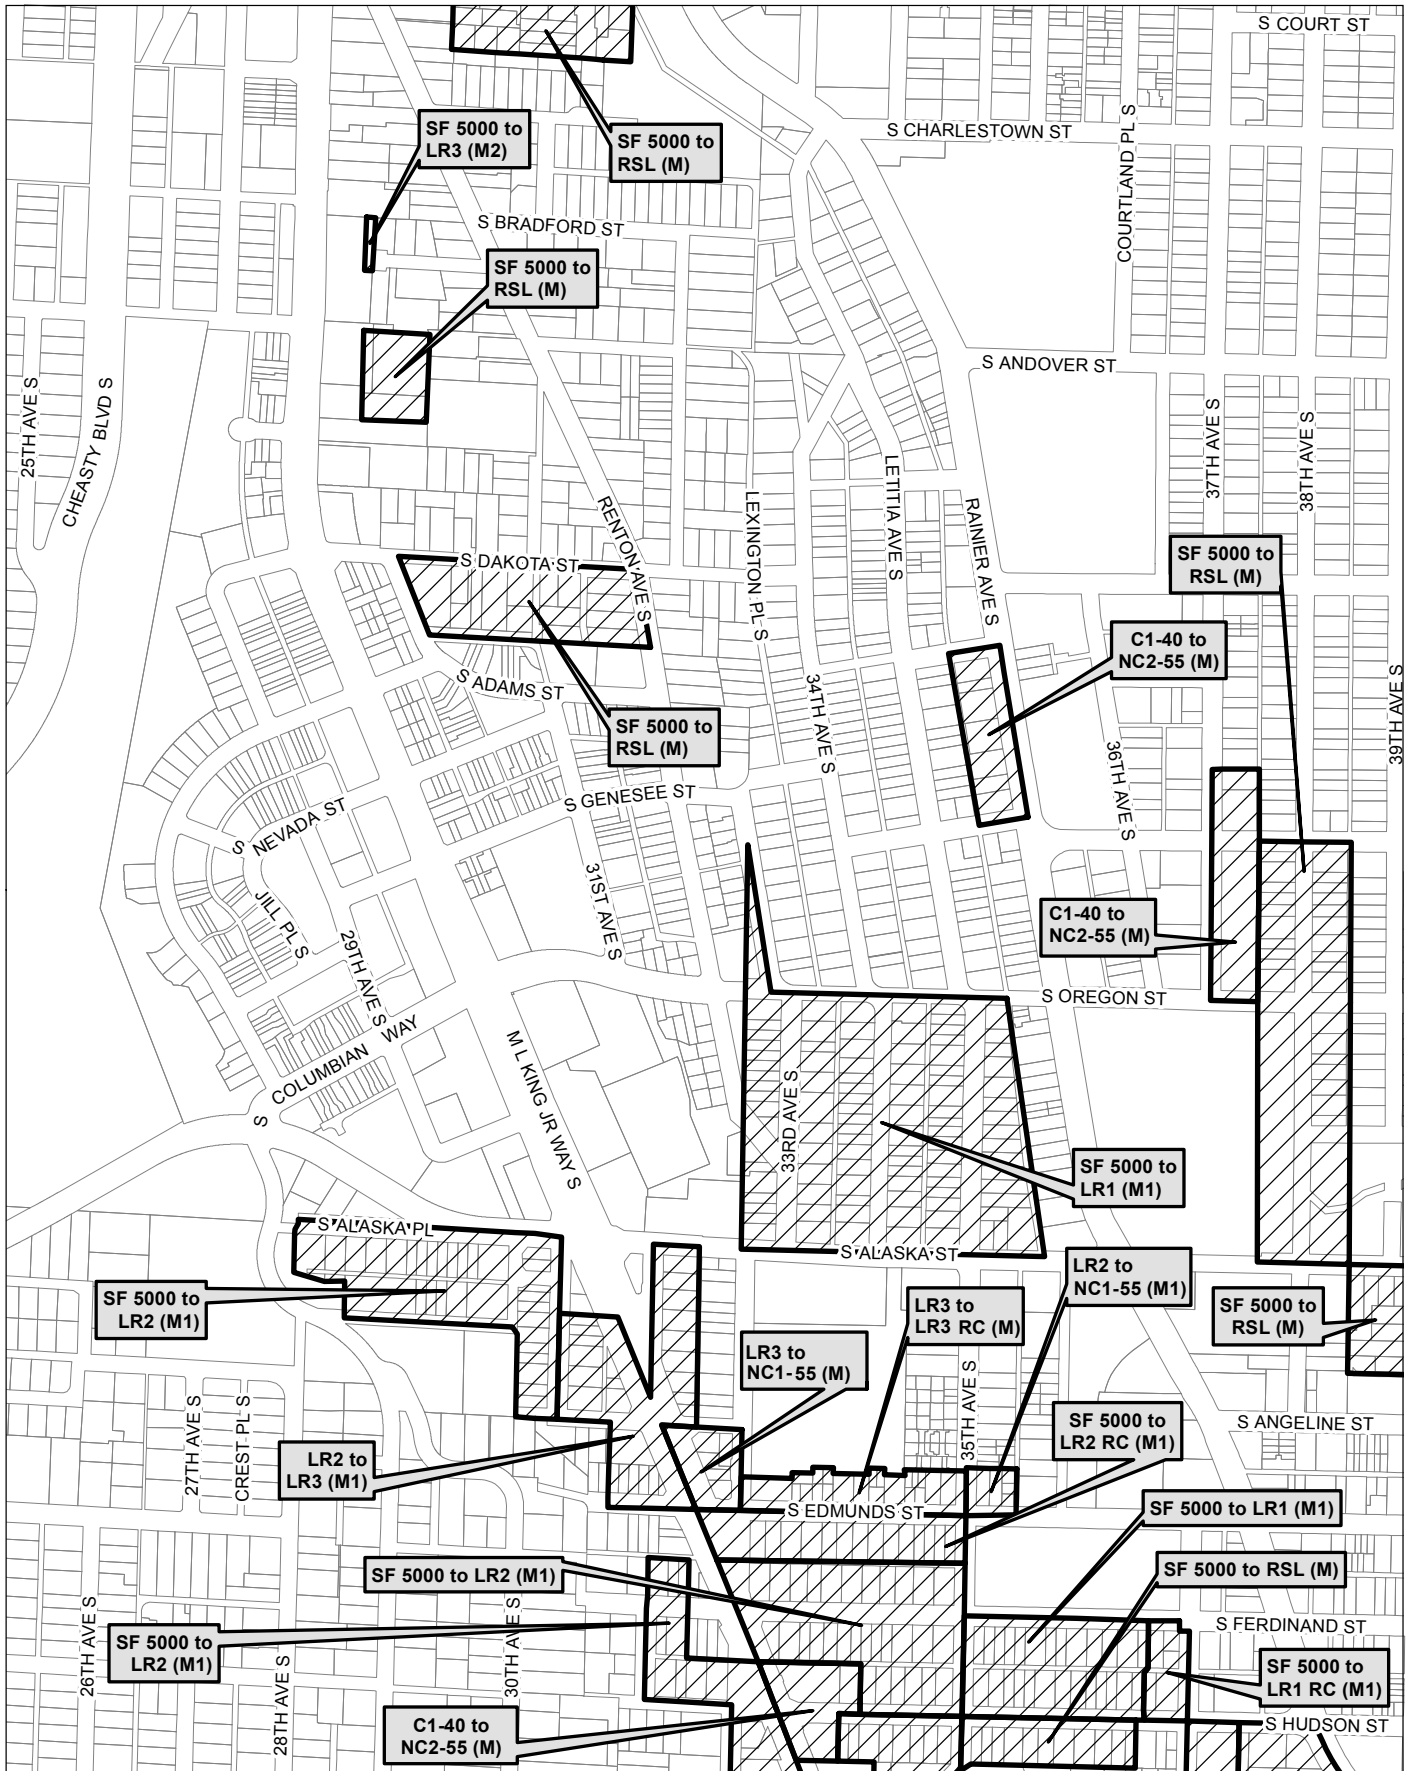

Map 37

0 290 580 1,160 ft

Area identified for specific rezone

No warranties of any sort, including accuracy, fitness, or merchantability, accompany this product. Copyright 2019, City of Seattle. Prepared March 2019, by Council Central Staff