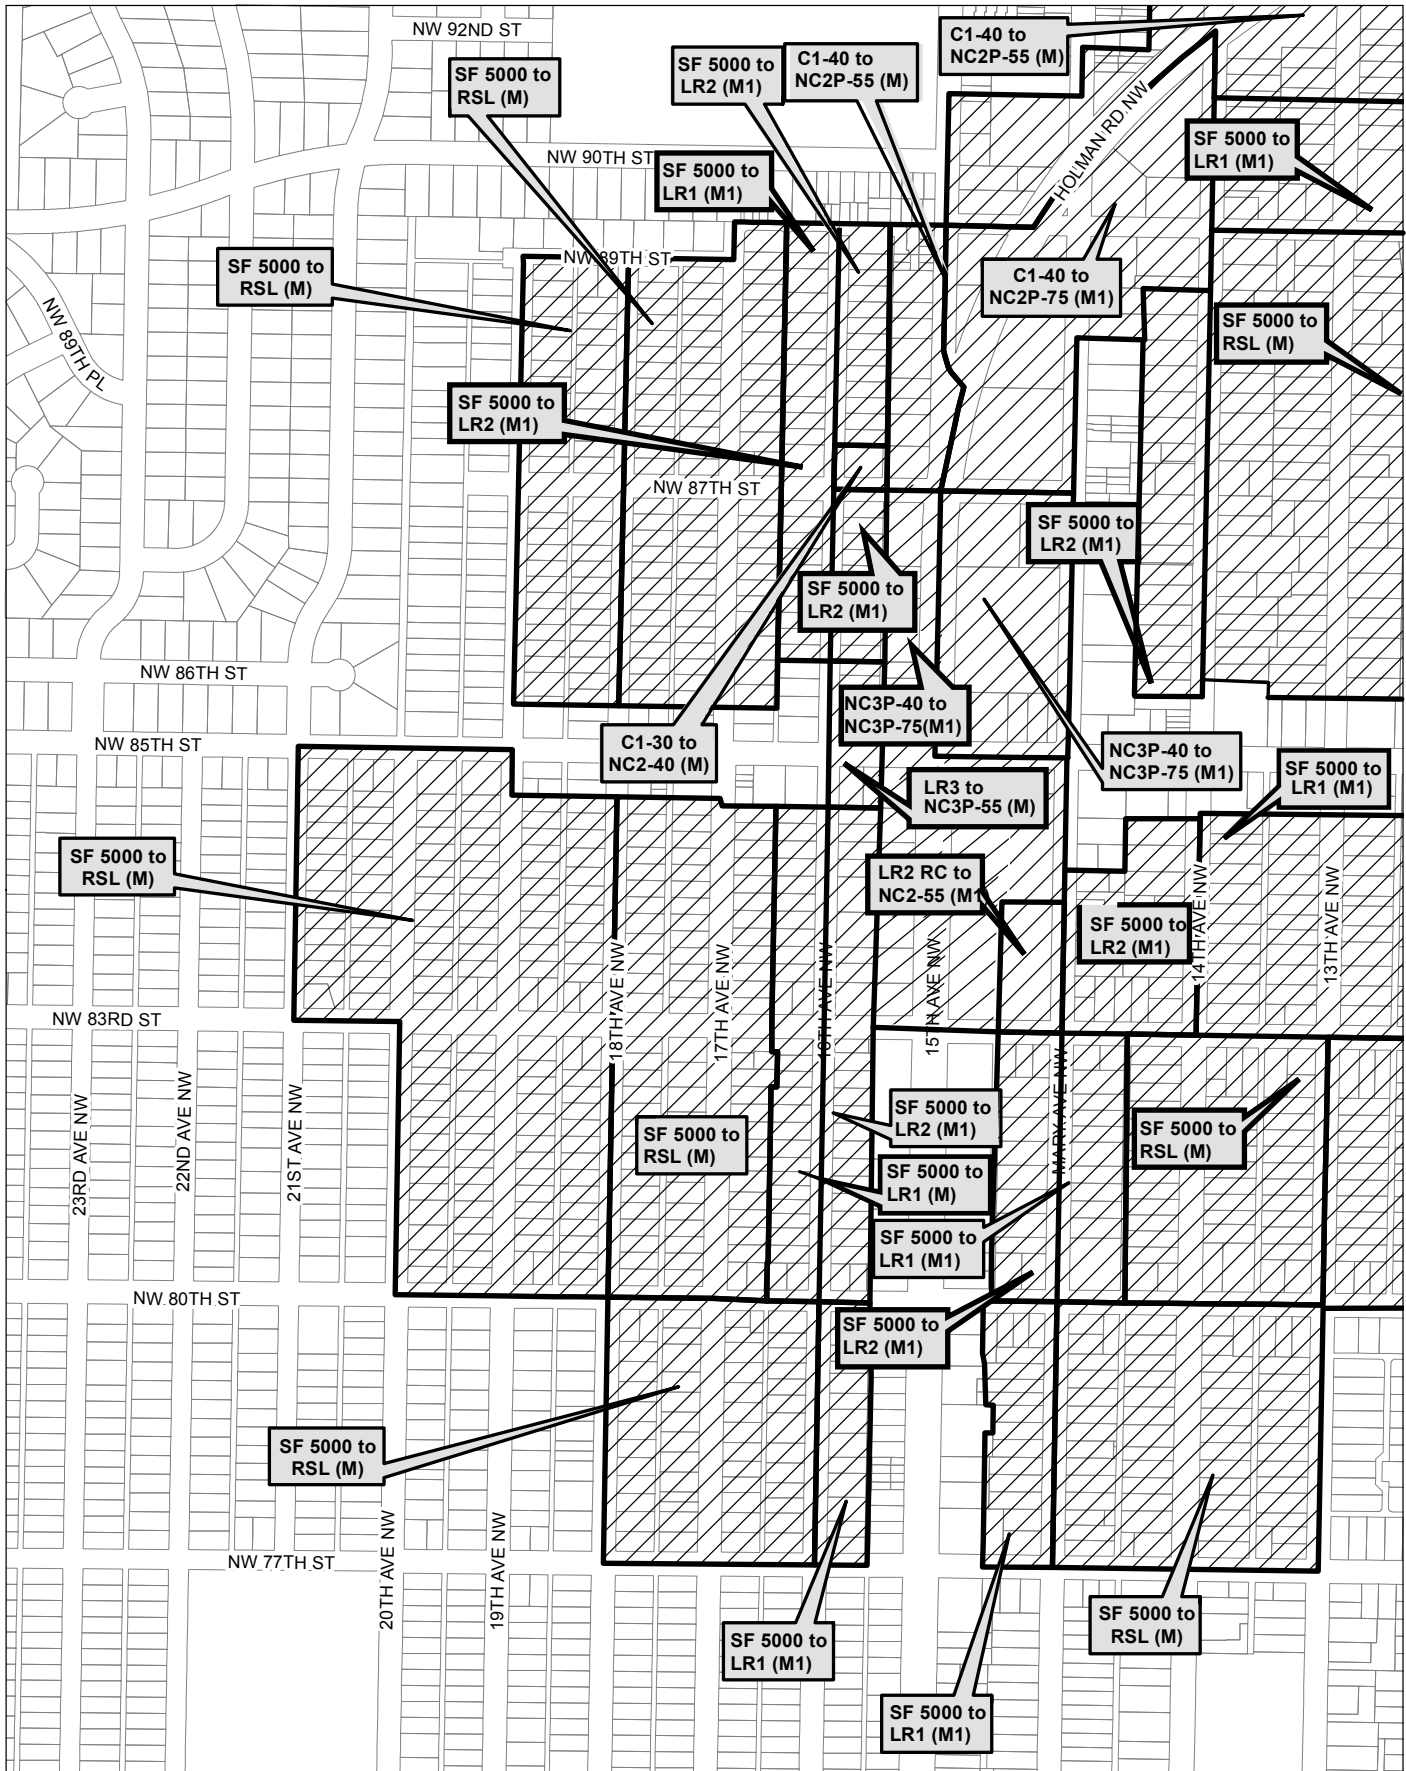

Map 6

 Area identified for specific rezone

No warranties of any sort, including accuracy, fitness, or merchantability, accompany this product. Copyright 2019, City of Seattle. Prepared March 2019, by Council Central Staff

Map 7

0 170 340 680 ft

 Area identified for specific rezone

No warranties of any sort, including accuracy, fitness, or merchantability, accompany this product. Copyright 2019, City of Seattle. Prepared March 2019, by Council Central Staff

Map 8

0 250 500 1,000 ft

 Area identified for specific rezone

No warranties of any sort, including accuracy, fitness, or merchantability, accompany this product. Copyright 2019, City of Seattle. Prepared March 2019, by Council Central Staff