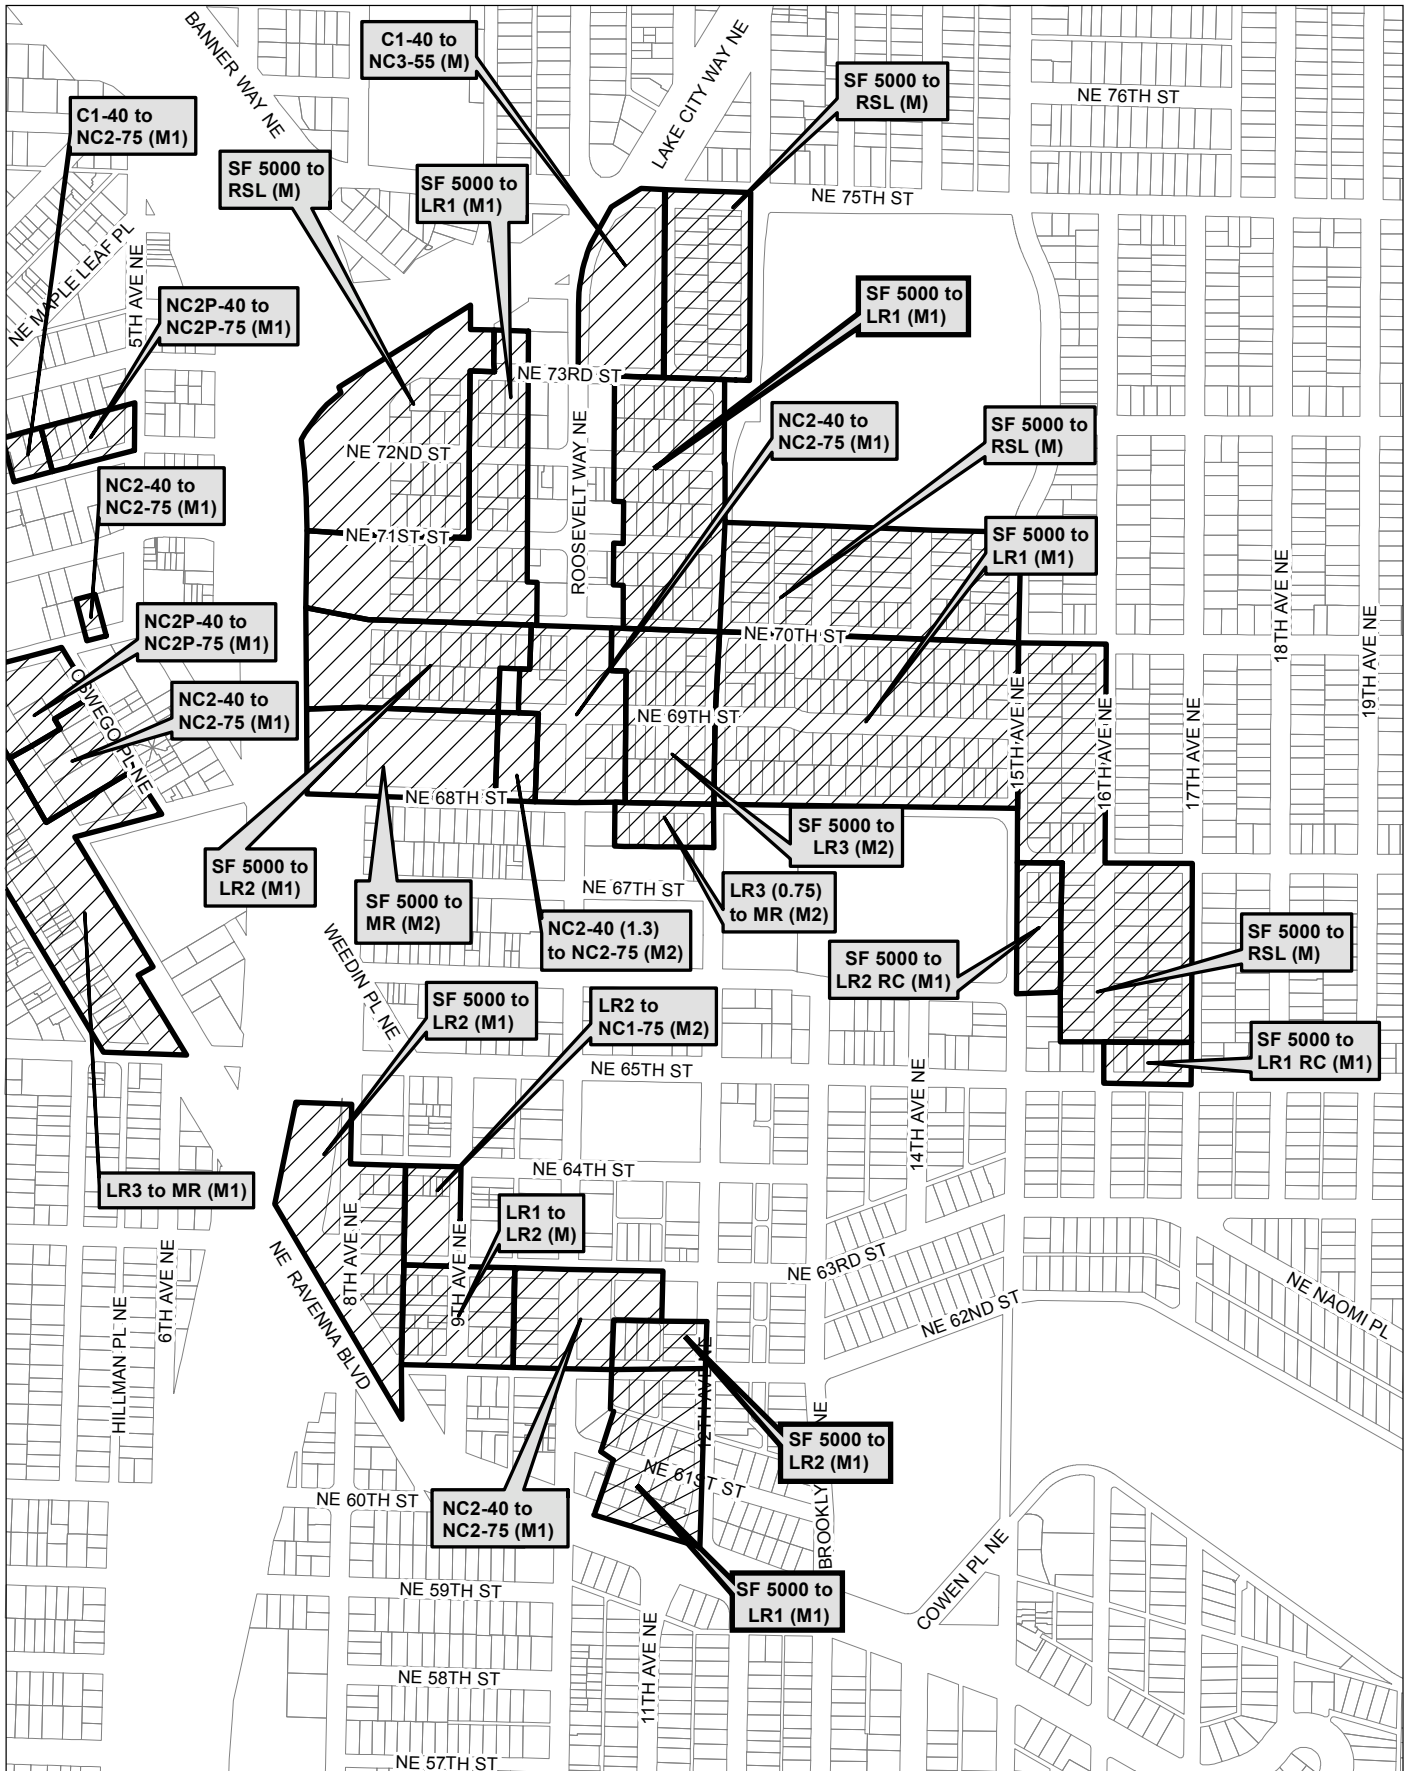

Map 19

0 212.5 425 850 ft

 Area identified for specific rezone

No warranties of any sort, including accuracy, fitness, or merchantability, accompany this product. Copyright 2019, City of Seattle. Prepared March 2019, by Council Central Staff

Map 20

0 300 600 1,200 ft

 Area identified for specific rezone

No warranties of any sort, including accuracy, fitness, or merchantability, accompany this product. Copyright 2019, City of Seattle. Prepared March 2019, by Council Central Staff