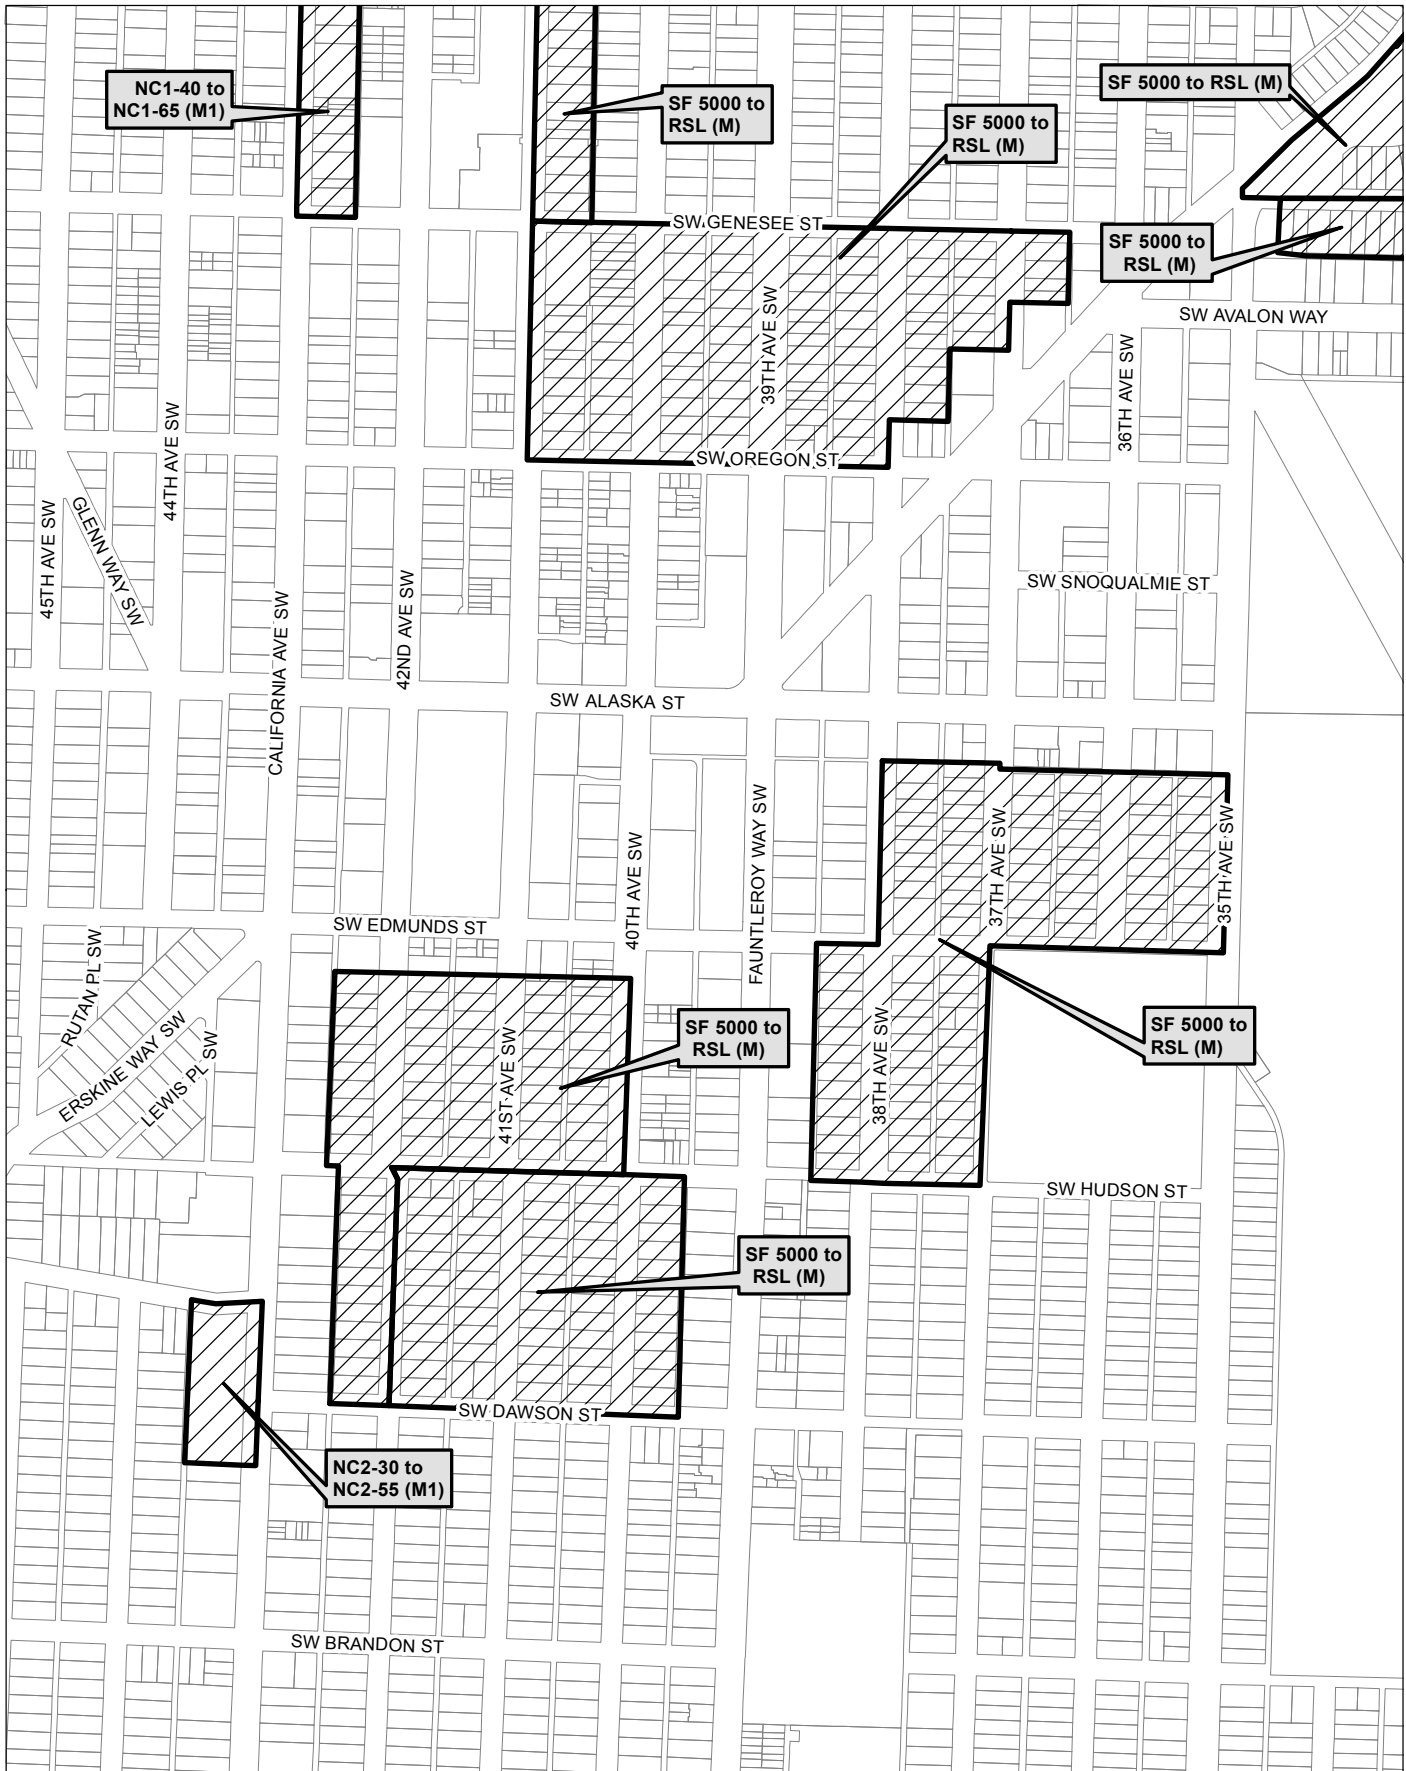

Map 49

0 275 550 1,100 ft

Area identified for specific rezone

No warranties of any sort, including accuracy, fitness, or merchantability, accompany this product. Copyright 2019, City of Seattle. Prepared March 2019, by Council Central Staff