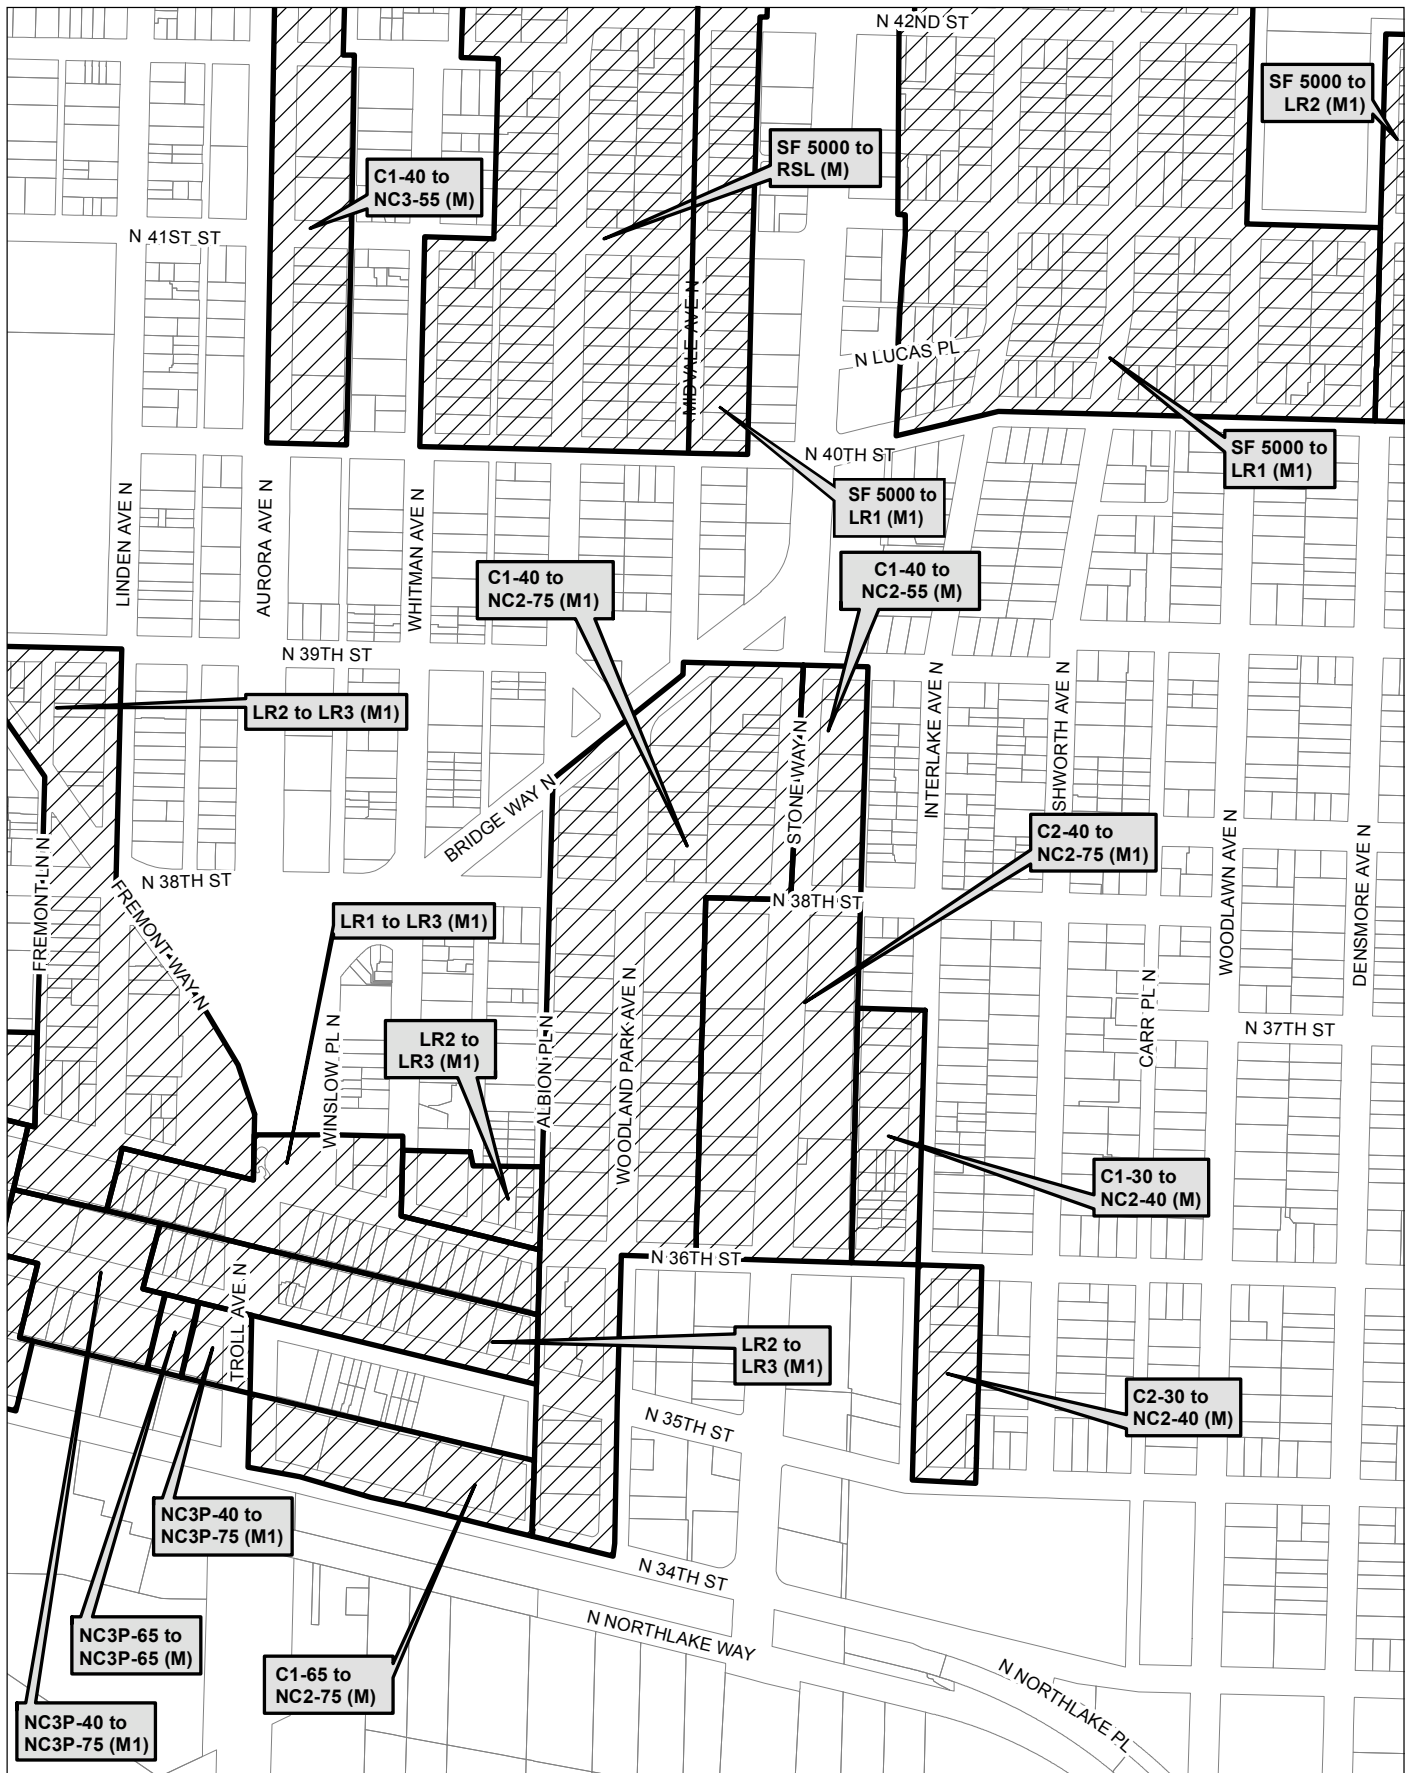

Map 15

0 225 450 900 ft

 Area identified for specific rezone

No warranties of any sort, including accuracy, fitness, or merchantability, accompany this product. Copyright 2019, City of Seattle. Prepared March 2019, by Council Central Staff

Map 16

 Area identified for specific rezone

No warranties of any sort, including accuracy, fitness, or merchantability, accompany this product. Copyright 2019, City of Seattle. Prepared March 2019, by Council Central Staff