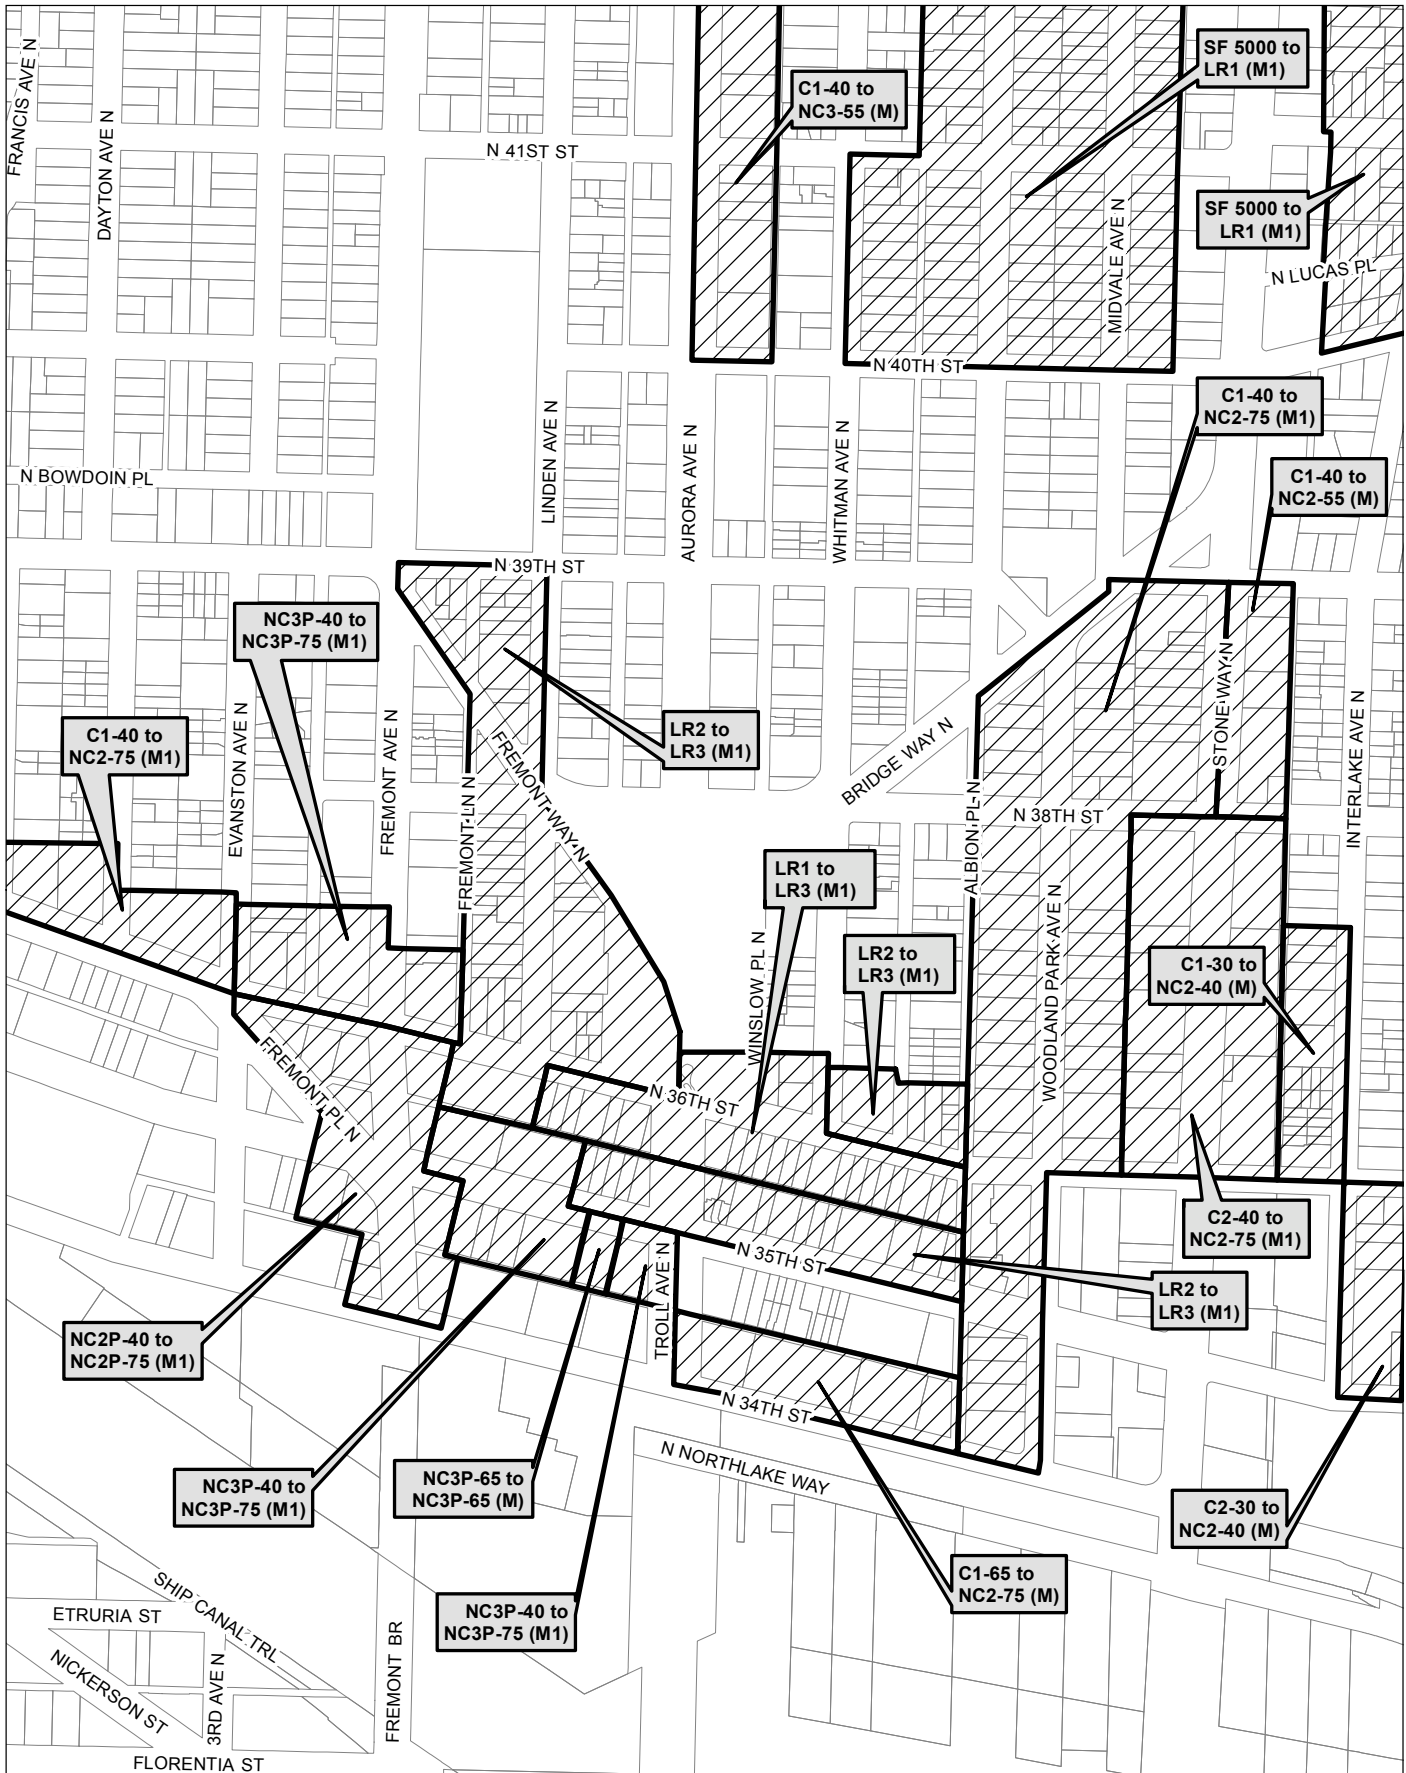

Map 12

0 225 450 900 ft

 Area identified for specific rezone

No warranties of any sort, including accuracy, fitness, or merchantability, accompany this product. Copyright 2019, City of Seattle. Prepared March 2019, by Council Central Staff

Map 15

0 225 450 900 ft

 Area identified for specific rezone

No warranties of any sort, including accuracy, fitness, or merchantability, accompany this product. Copyright 2019, City of Seattle. Prepared March 2019, by Council Central Staff