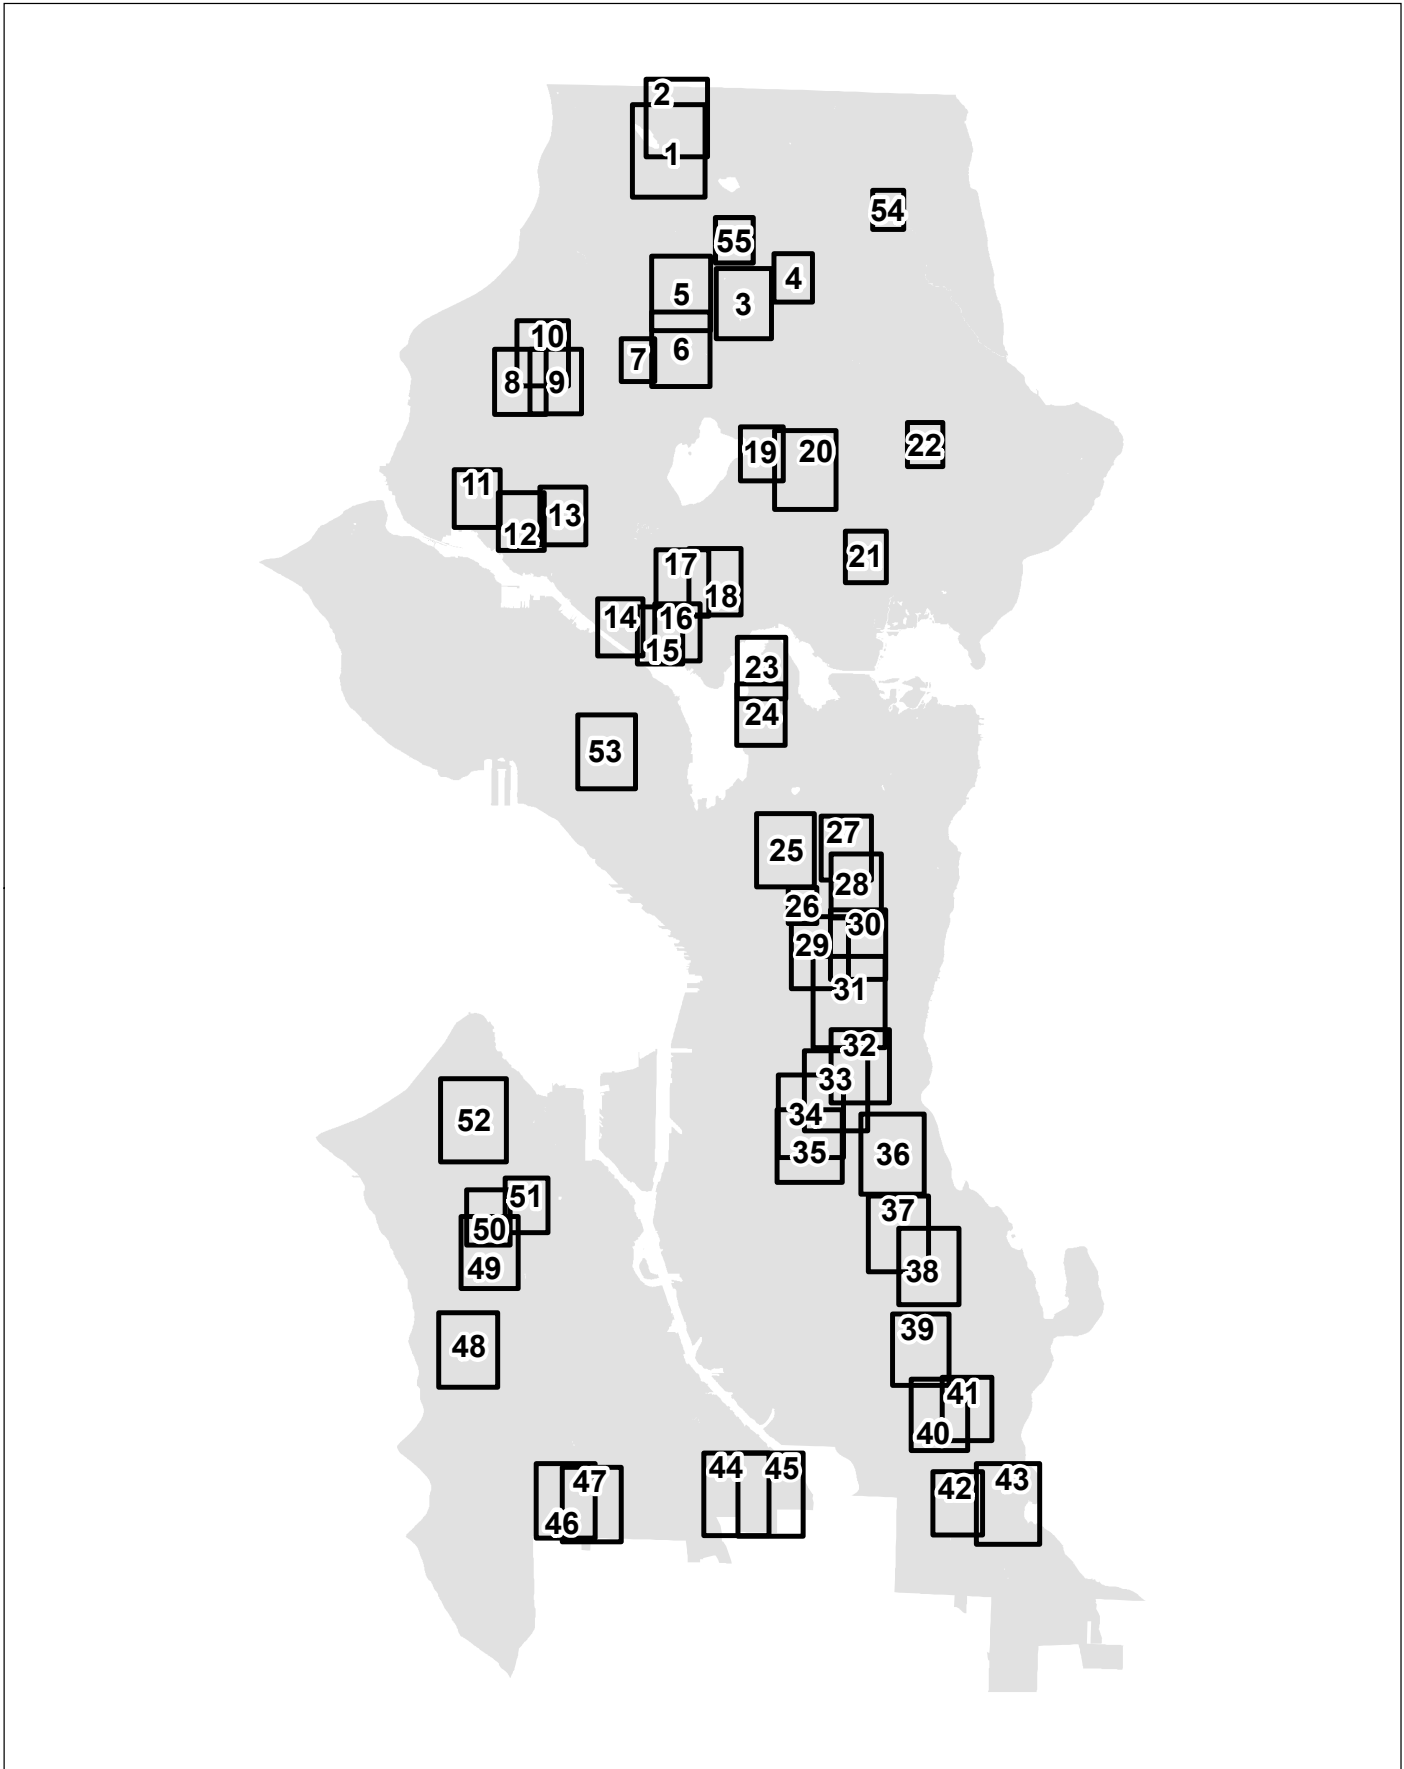

Reference Map

FOR REFERENCE PURPOSES ONLY

0 5,000 10,000 20,000 ft

Map 1

0 350 700 1,400 ft

 Area identified for specific rezone

No warranties of any sort, including accuracy, fitness, or merchantability, accompany this product. Copyright 2019, City of Seattle. Prepared March 2019, by Council Central Staff