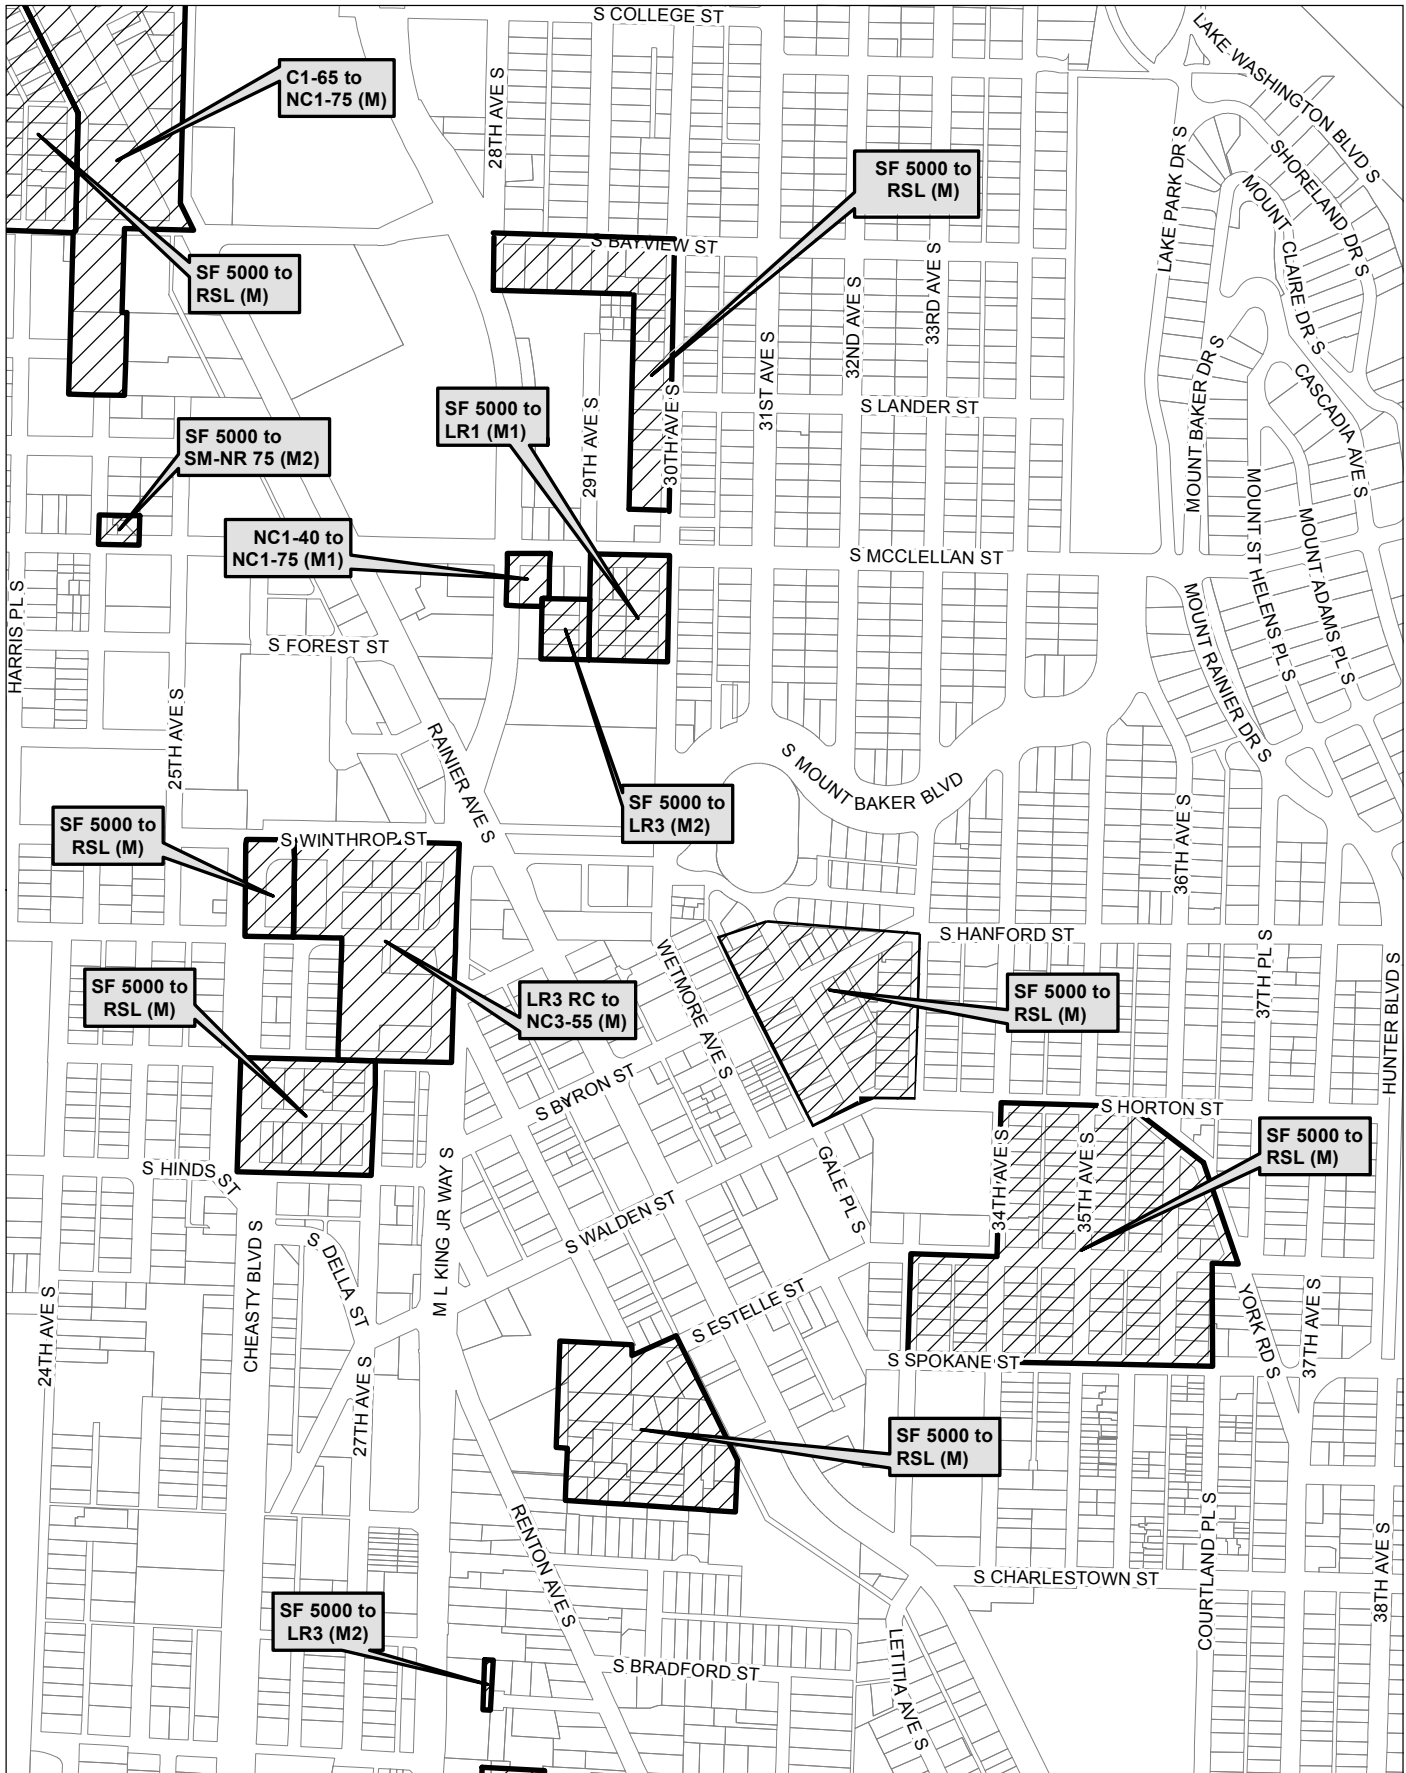

Map 36

0 305 610 1,220 ft

Area identified for specific rezone

No warranties of any sort, including accuracy, fitness, or merchantability, accompany this product. Copyright 2019, City of Seattle. Prepared March 2019, by Council Central Staff