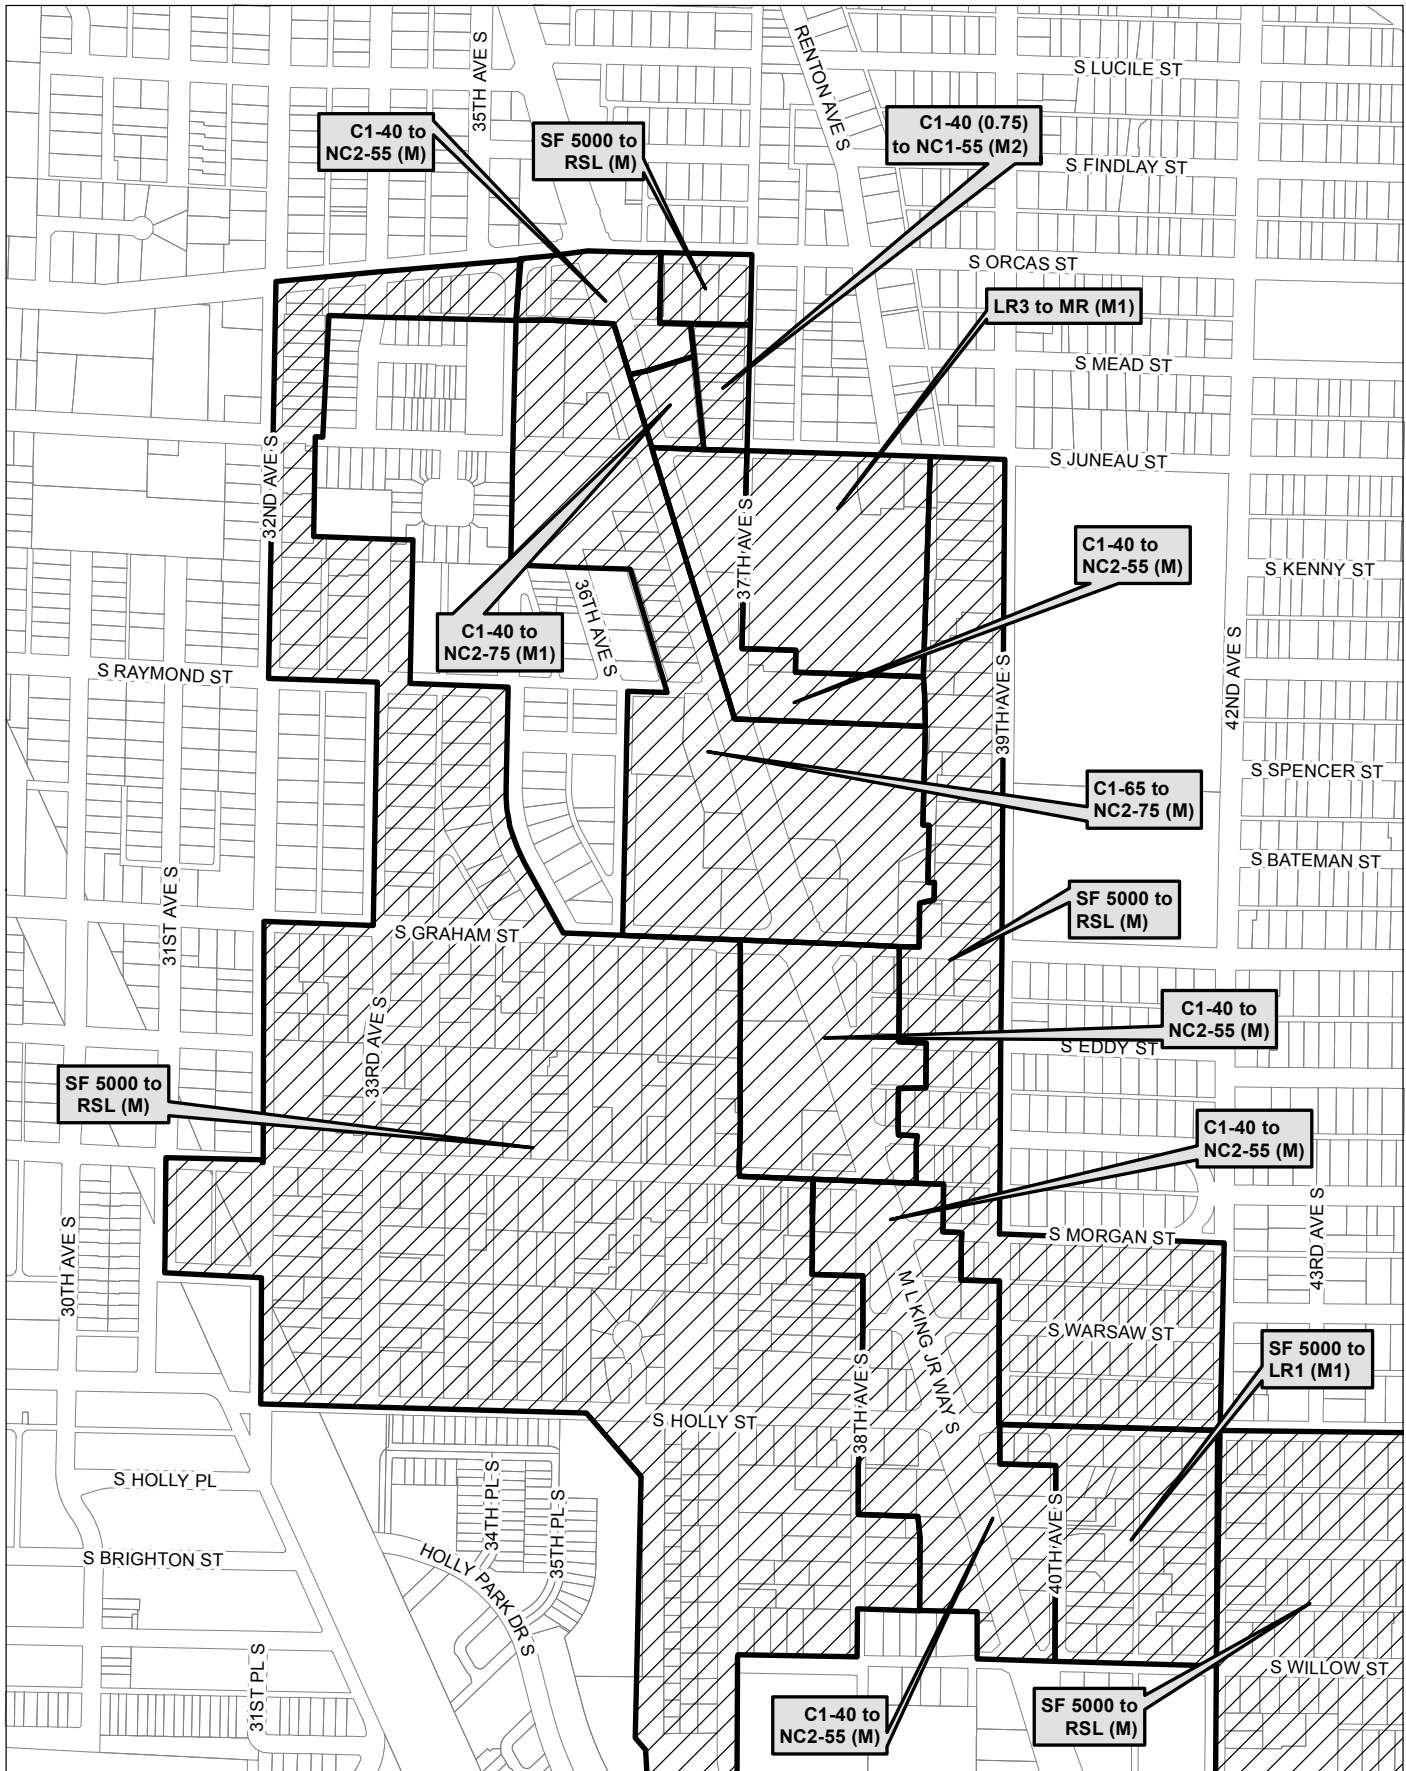

Map 39

Area identified for specific rezone

No warranties of any sort, including accuracy, fitness, or merchantability, accompany this product. Copyright 2019, City of Seattle. Prepared March 2019, by Council Central Staff