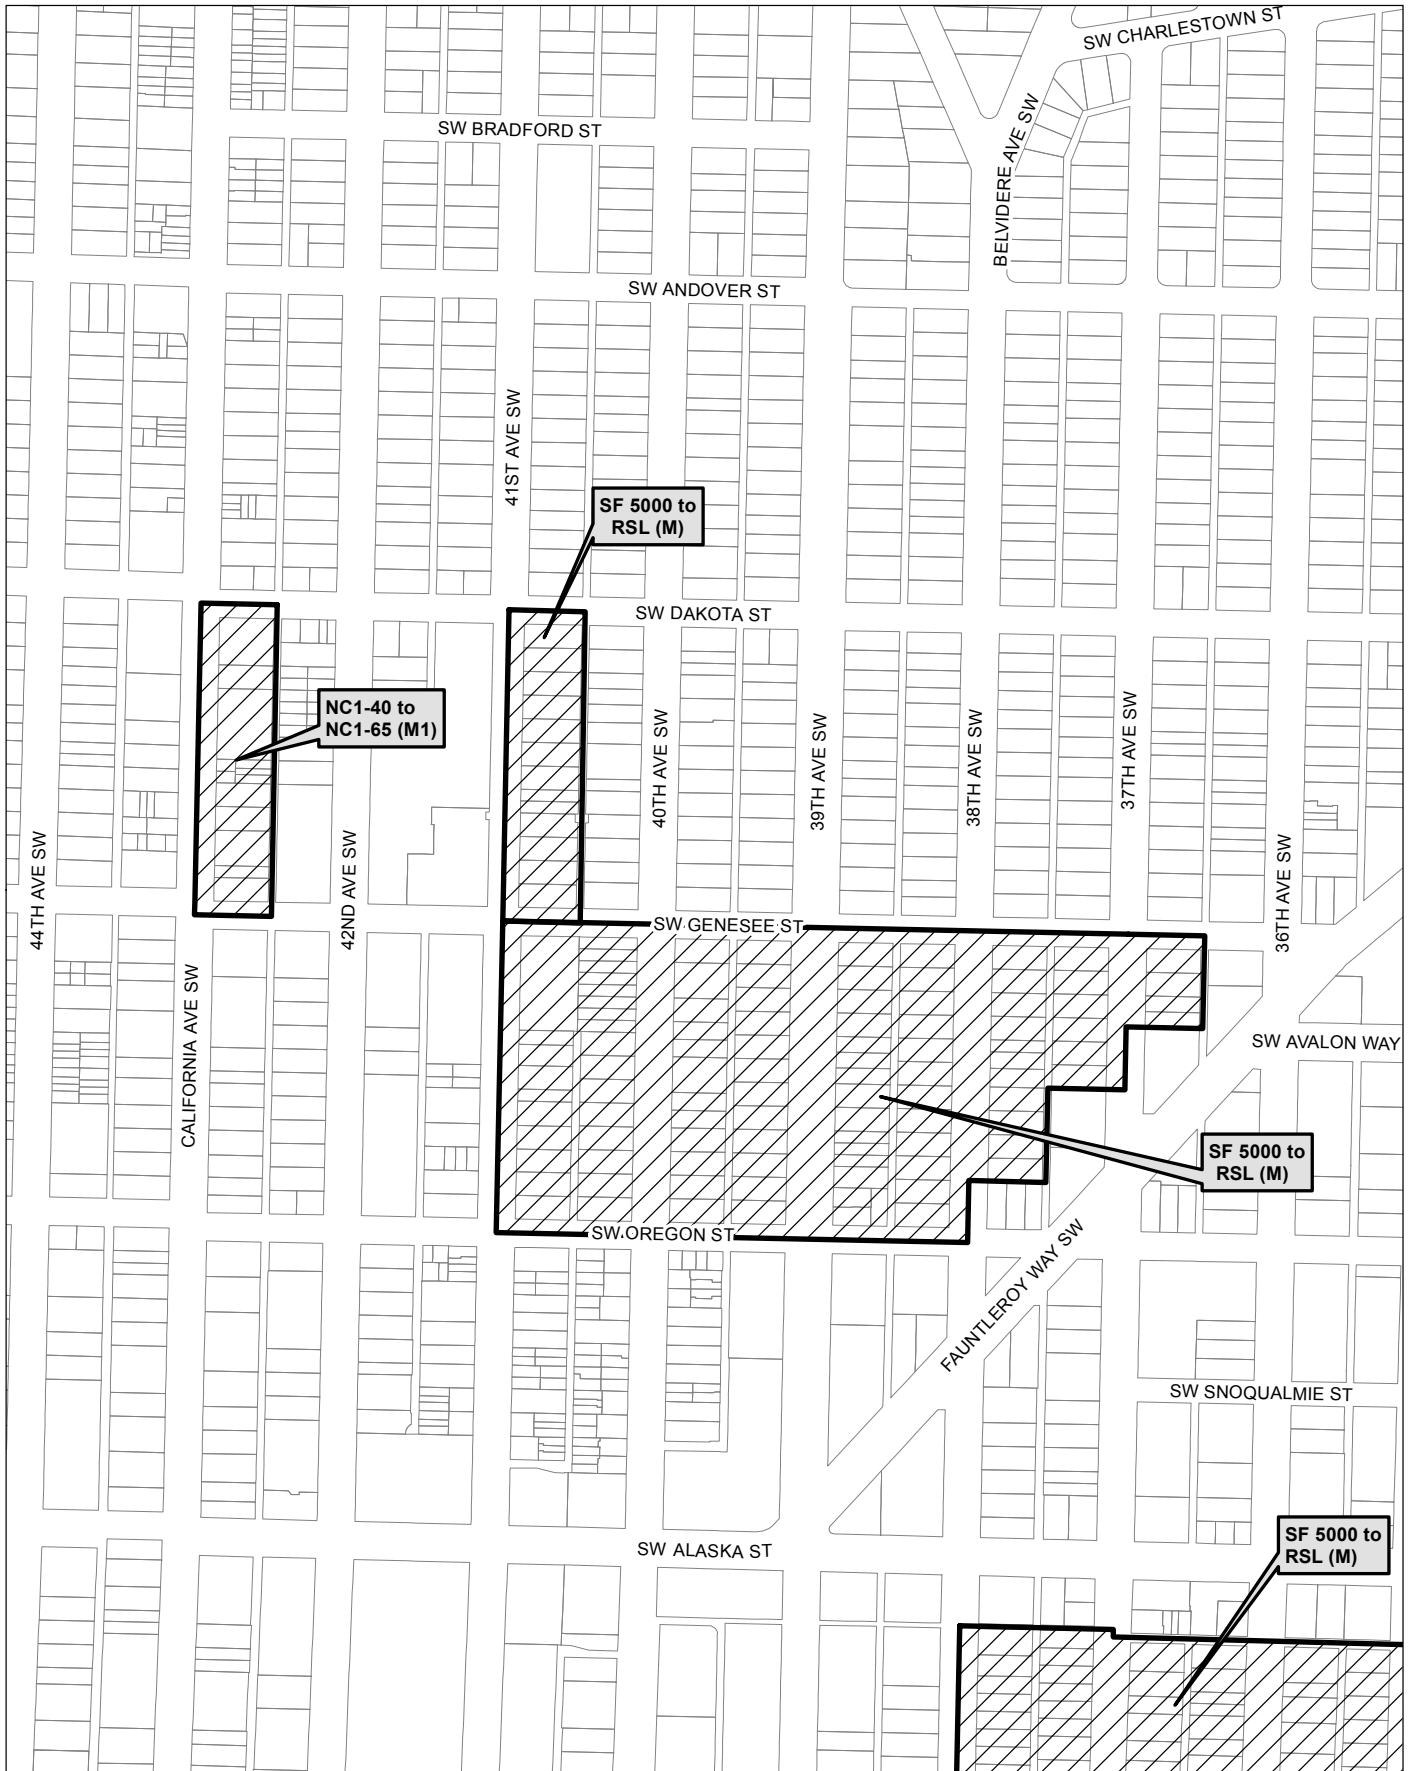

Map 50

Area identified for specific rezone

No warranties of any sort, including accuracy, fitness, or merchantability, accompany this product. Copyright 2019, City of Seattle. Prepared March 2019, by Council Central Staff