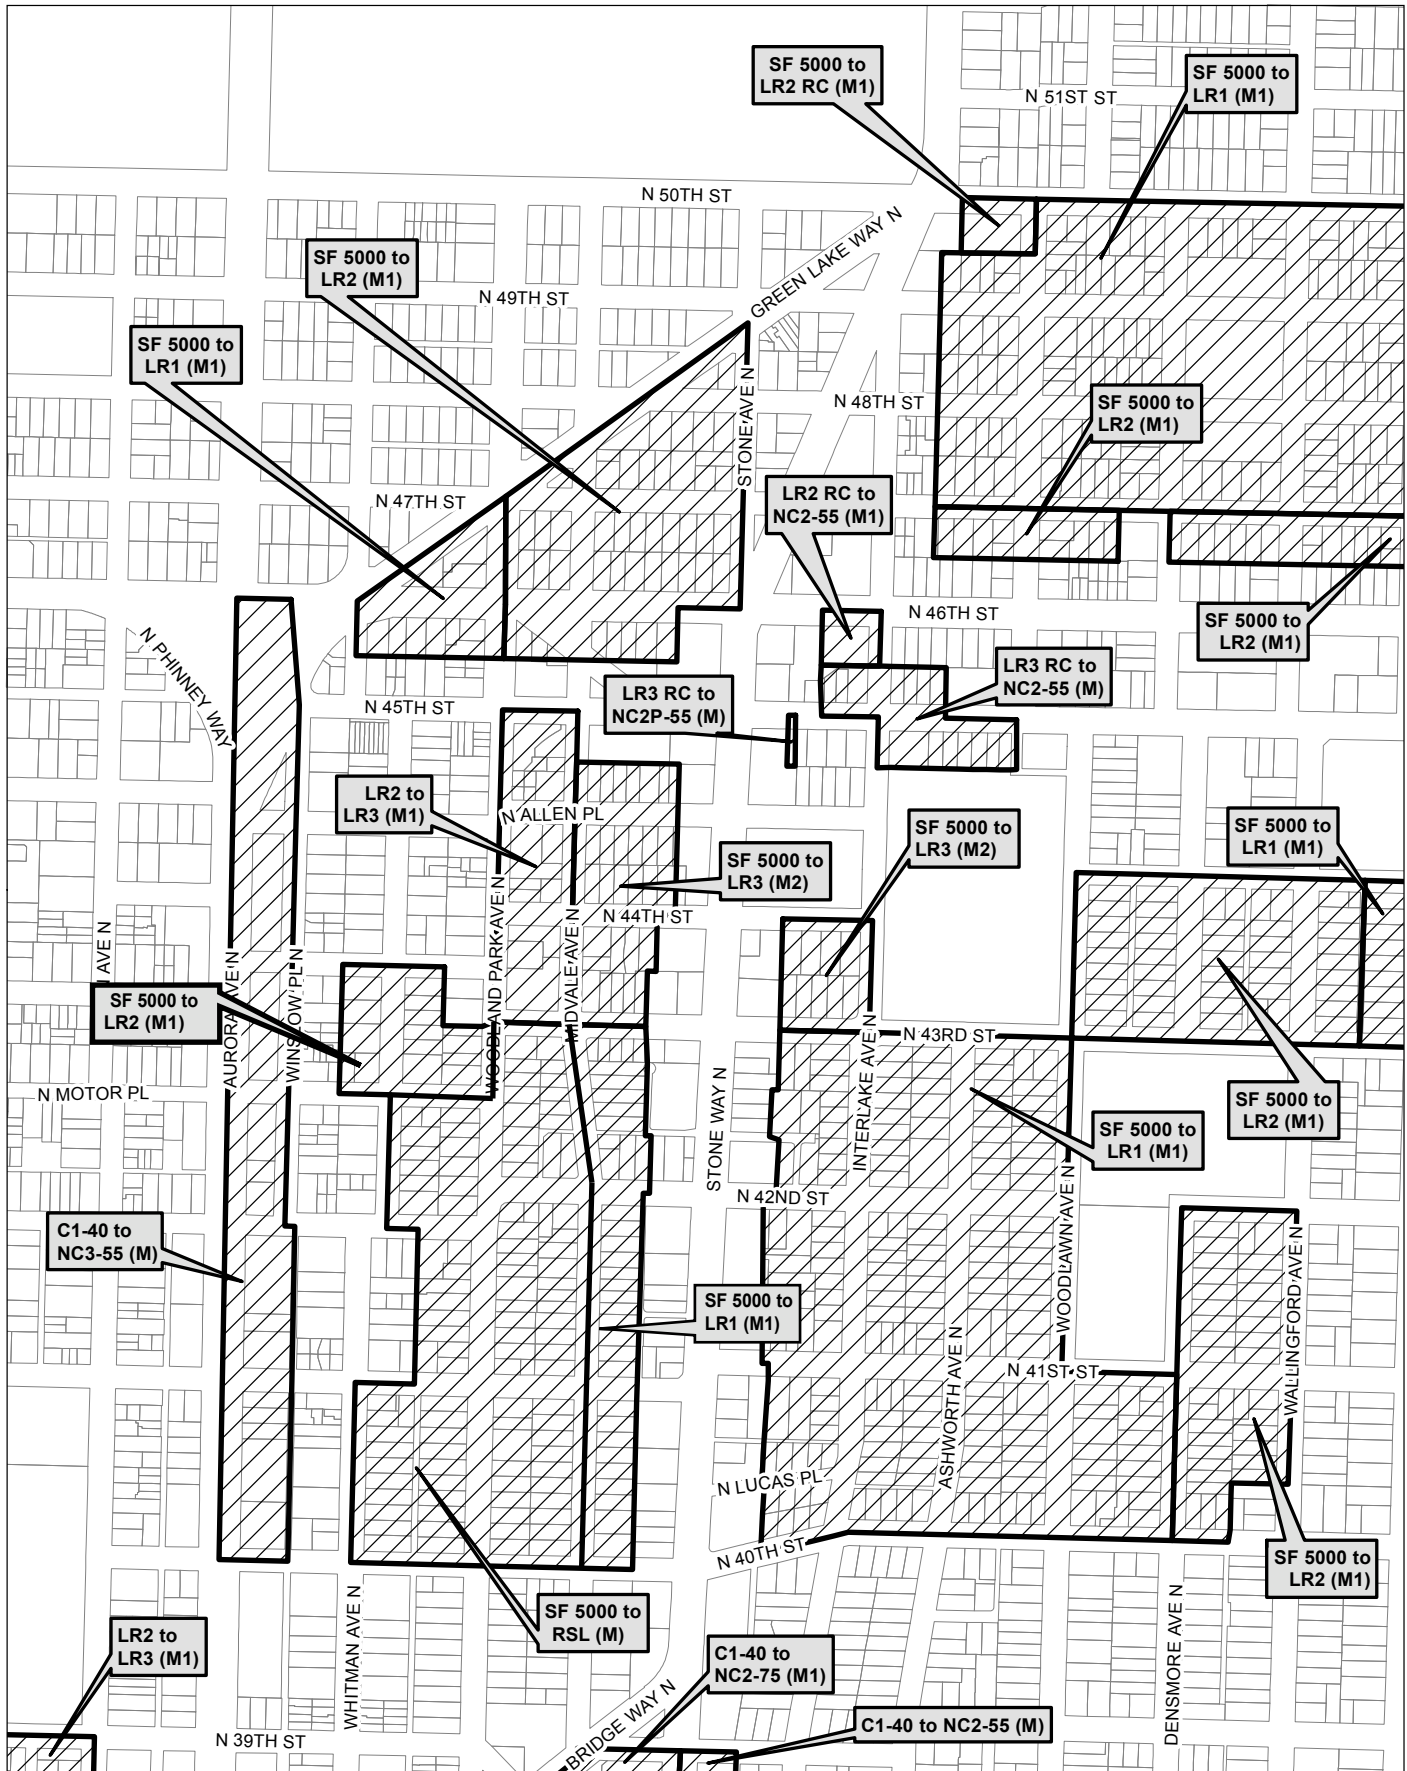

Map 17

Area identified for specific rezone

No warranties of any sort, including accuracy, fitness, or merchantability, accompany this product. Copyright 2019, City of Seattle. Prepared March 2019, by Council Central Staff