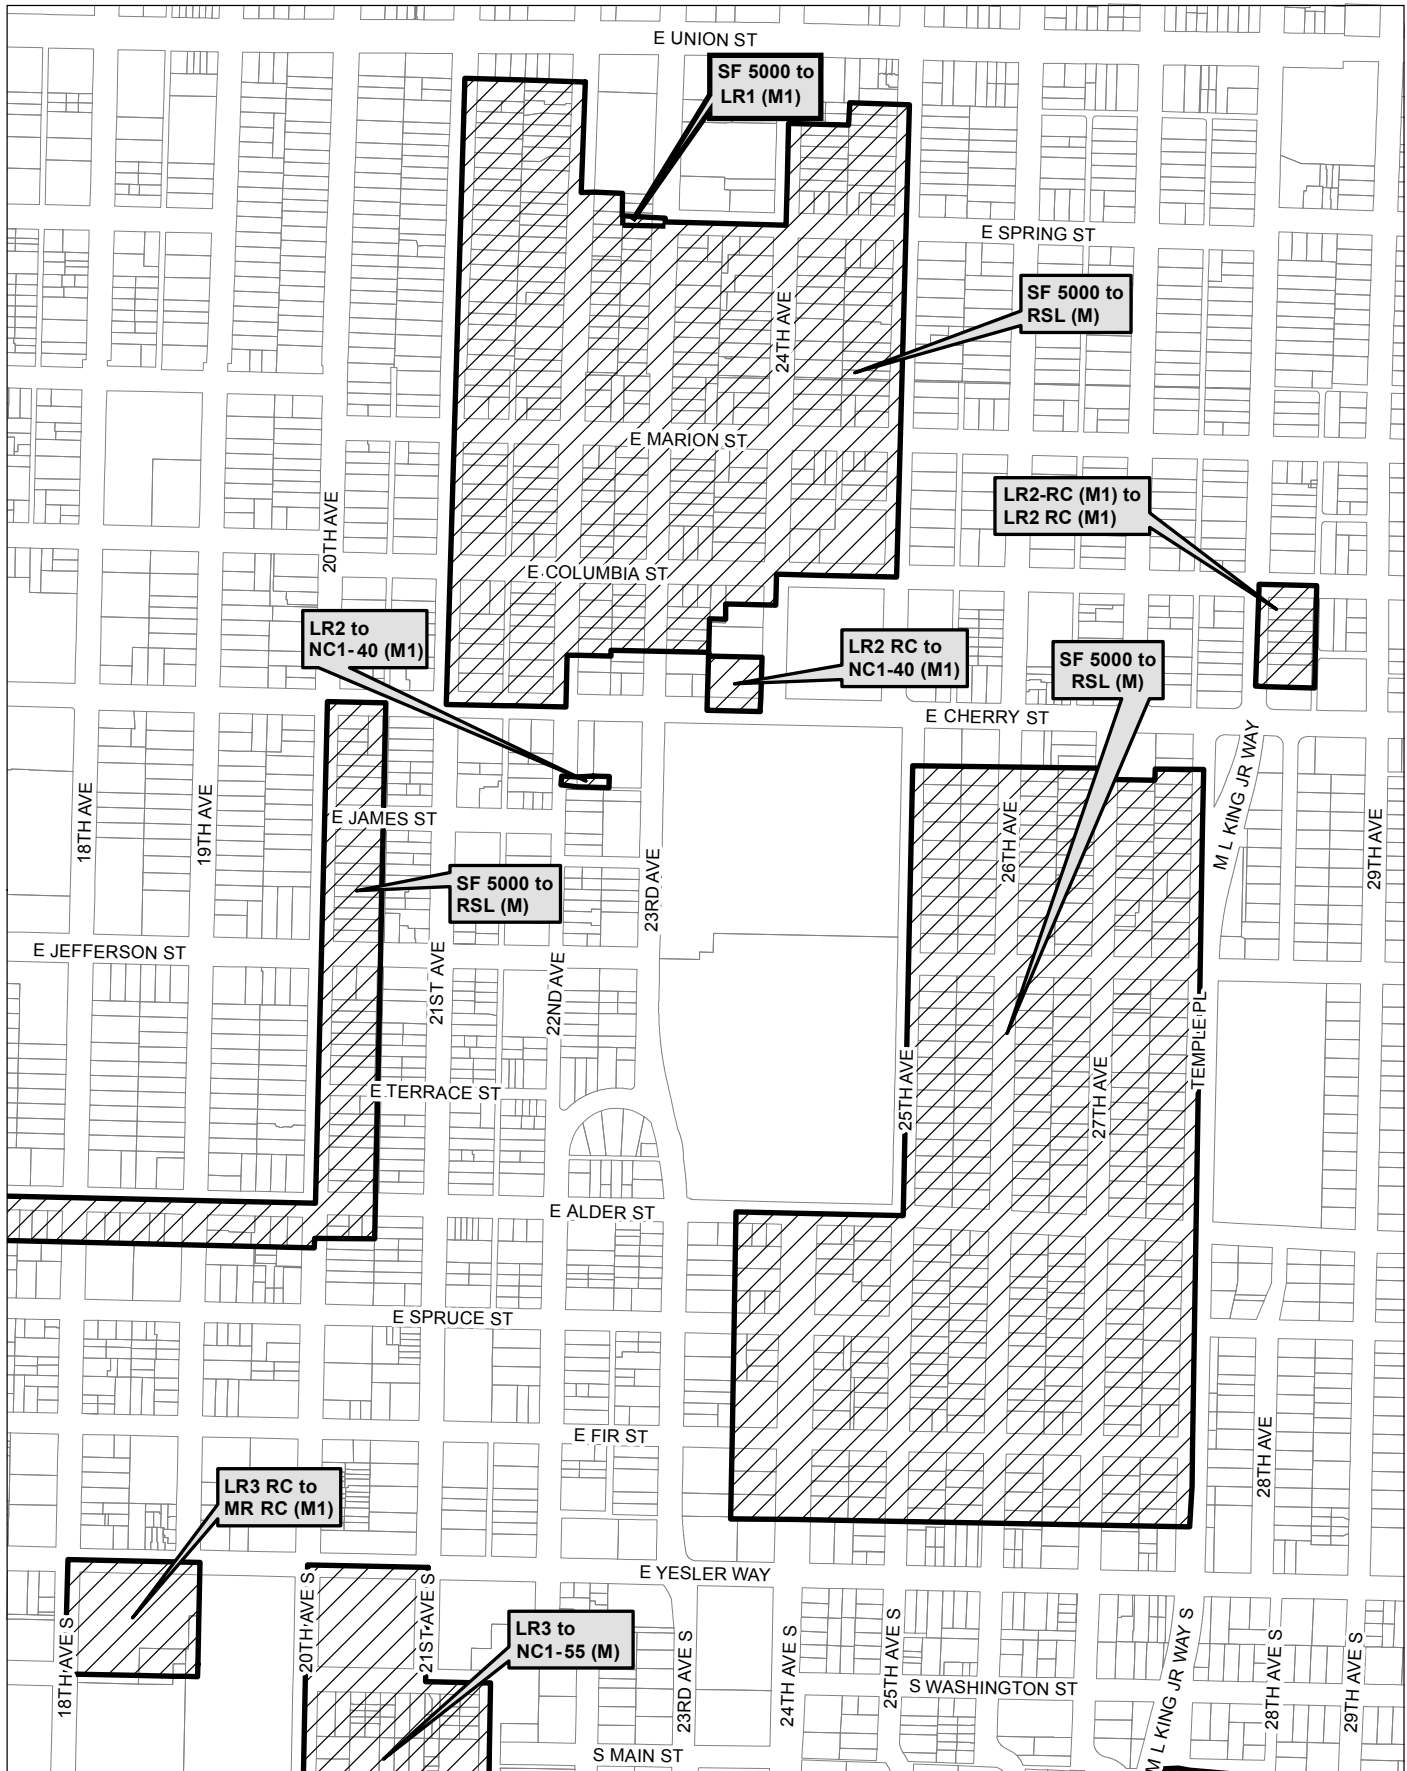

Map 30

Area identified for specific rezone

No warranties of any sort, including accuracy, fitness, or merchantability, accompany this product. Copyright 2019, City of Seattle. Prepared March 2019, by Council Central Staff