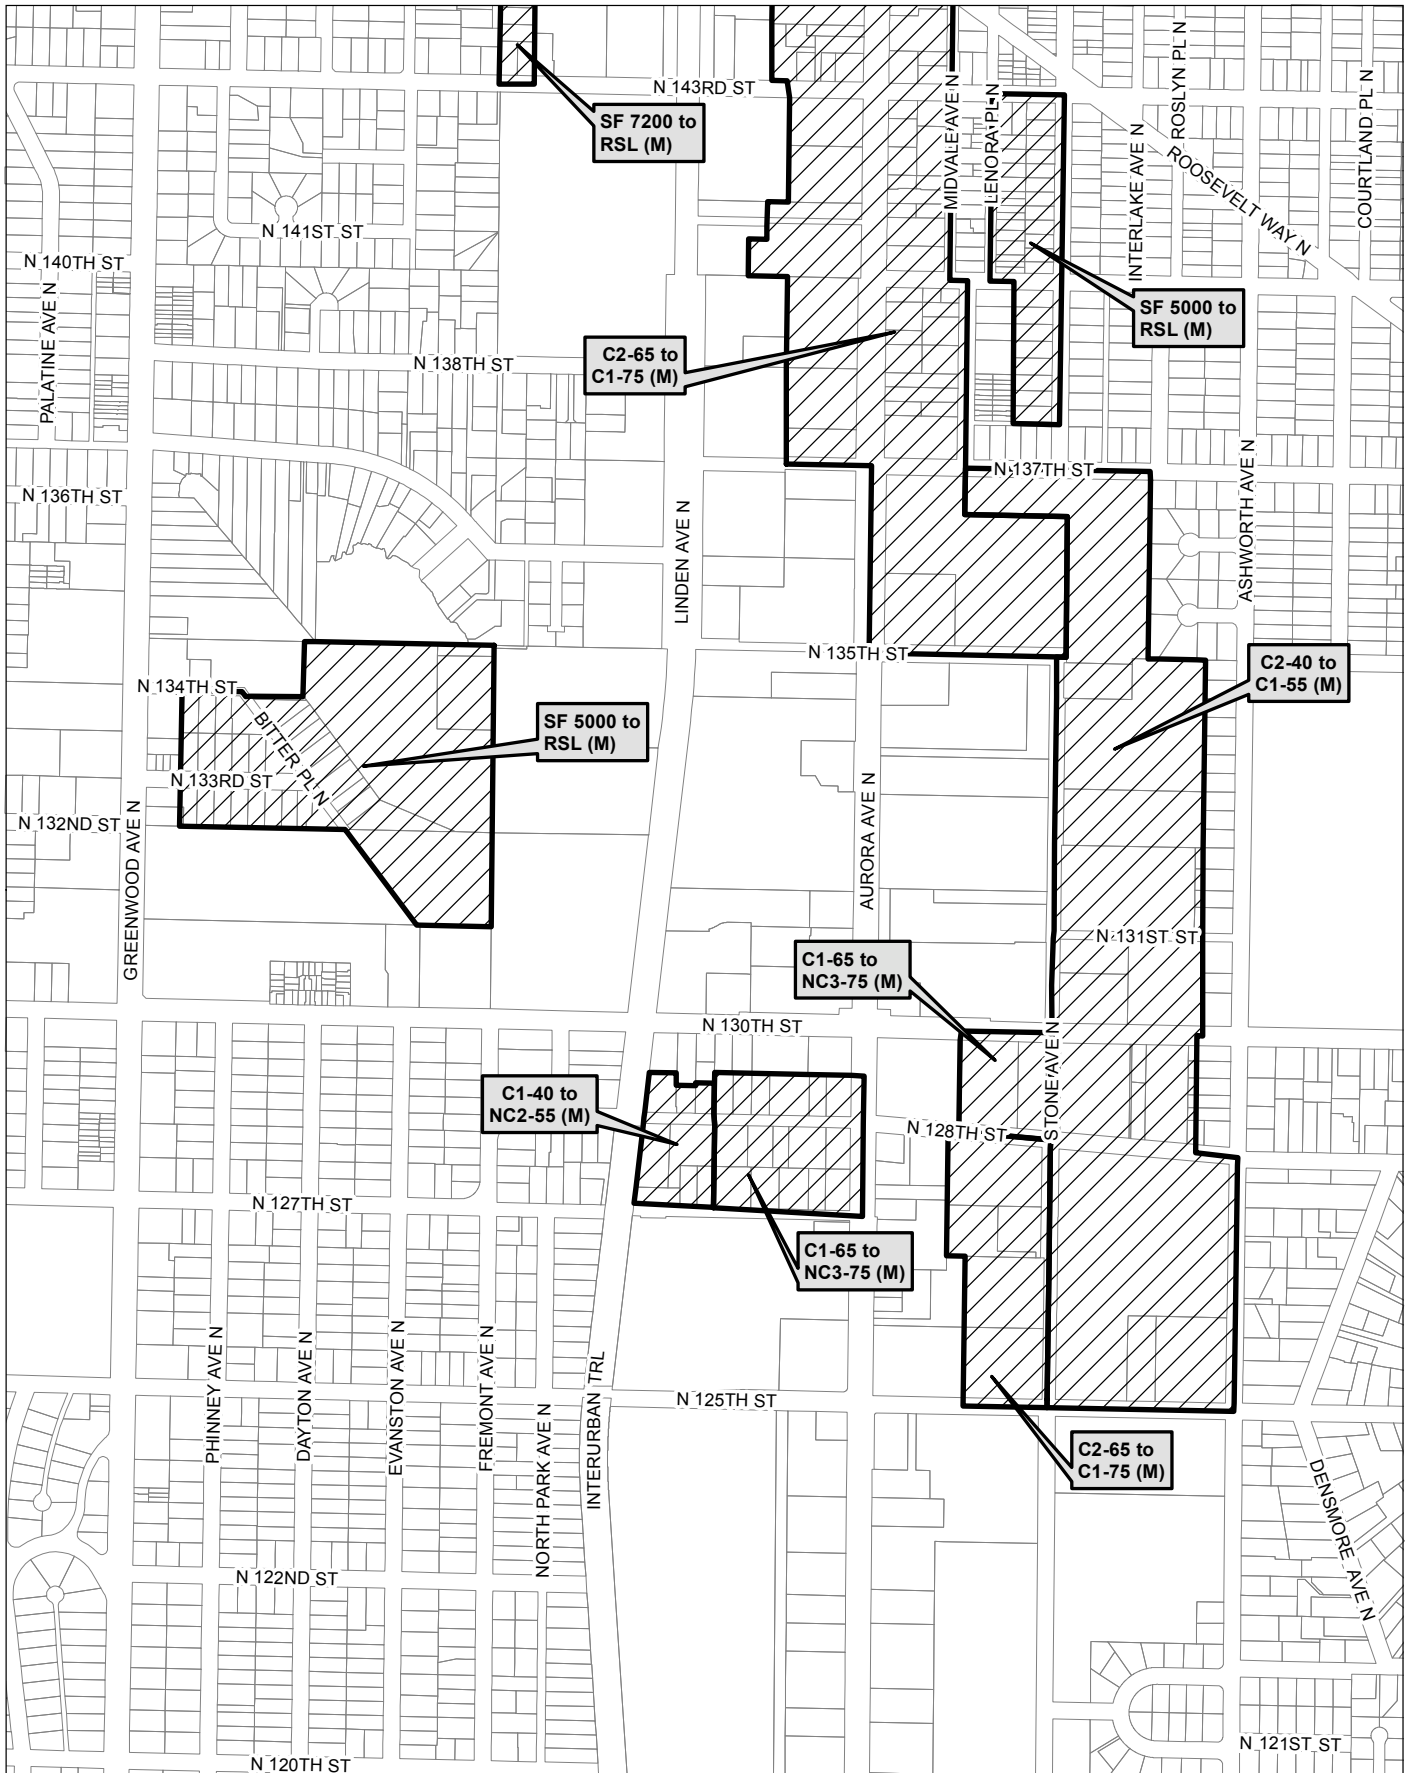

Reference Map

FOR REFERENCE PURPOSES ONLY

0 5,000 10,000 20,000 ft

Map 1

0 350 700 1,400 ft

 Area identified for specific rezone

No warranties of any sort, including accuracy, fitness, or merchantability, accompany this product. Copyright 2019, City of Seattle. Prepared March 2019, by Council Central Staff

Map 2

 Area identified for specific rezone

No warranties of any sort, including accuracy, fitness, or merchantability, accompany this product. Copyright 2019, City of Seattle. Prepared March 2019, by Council Central Staff