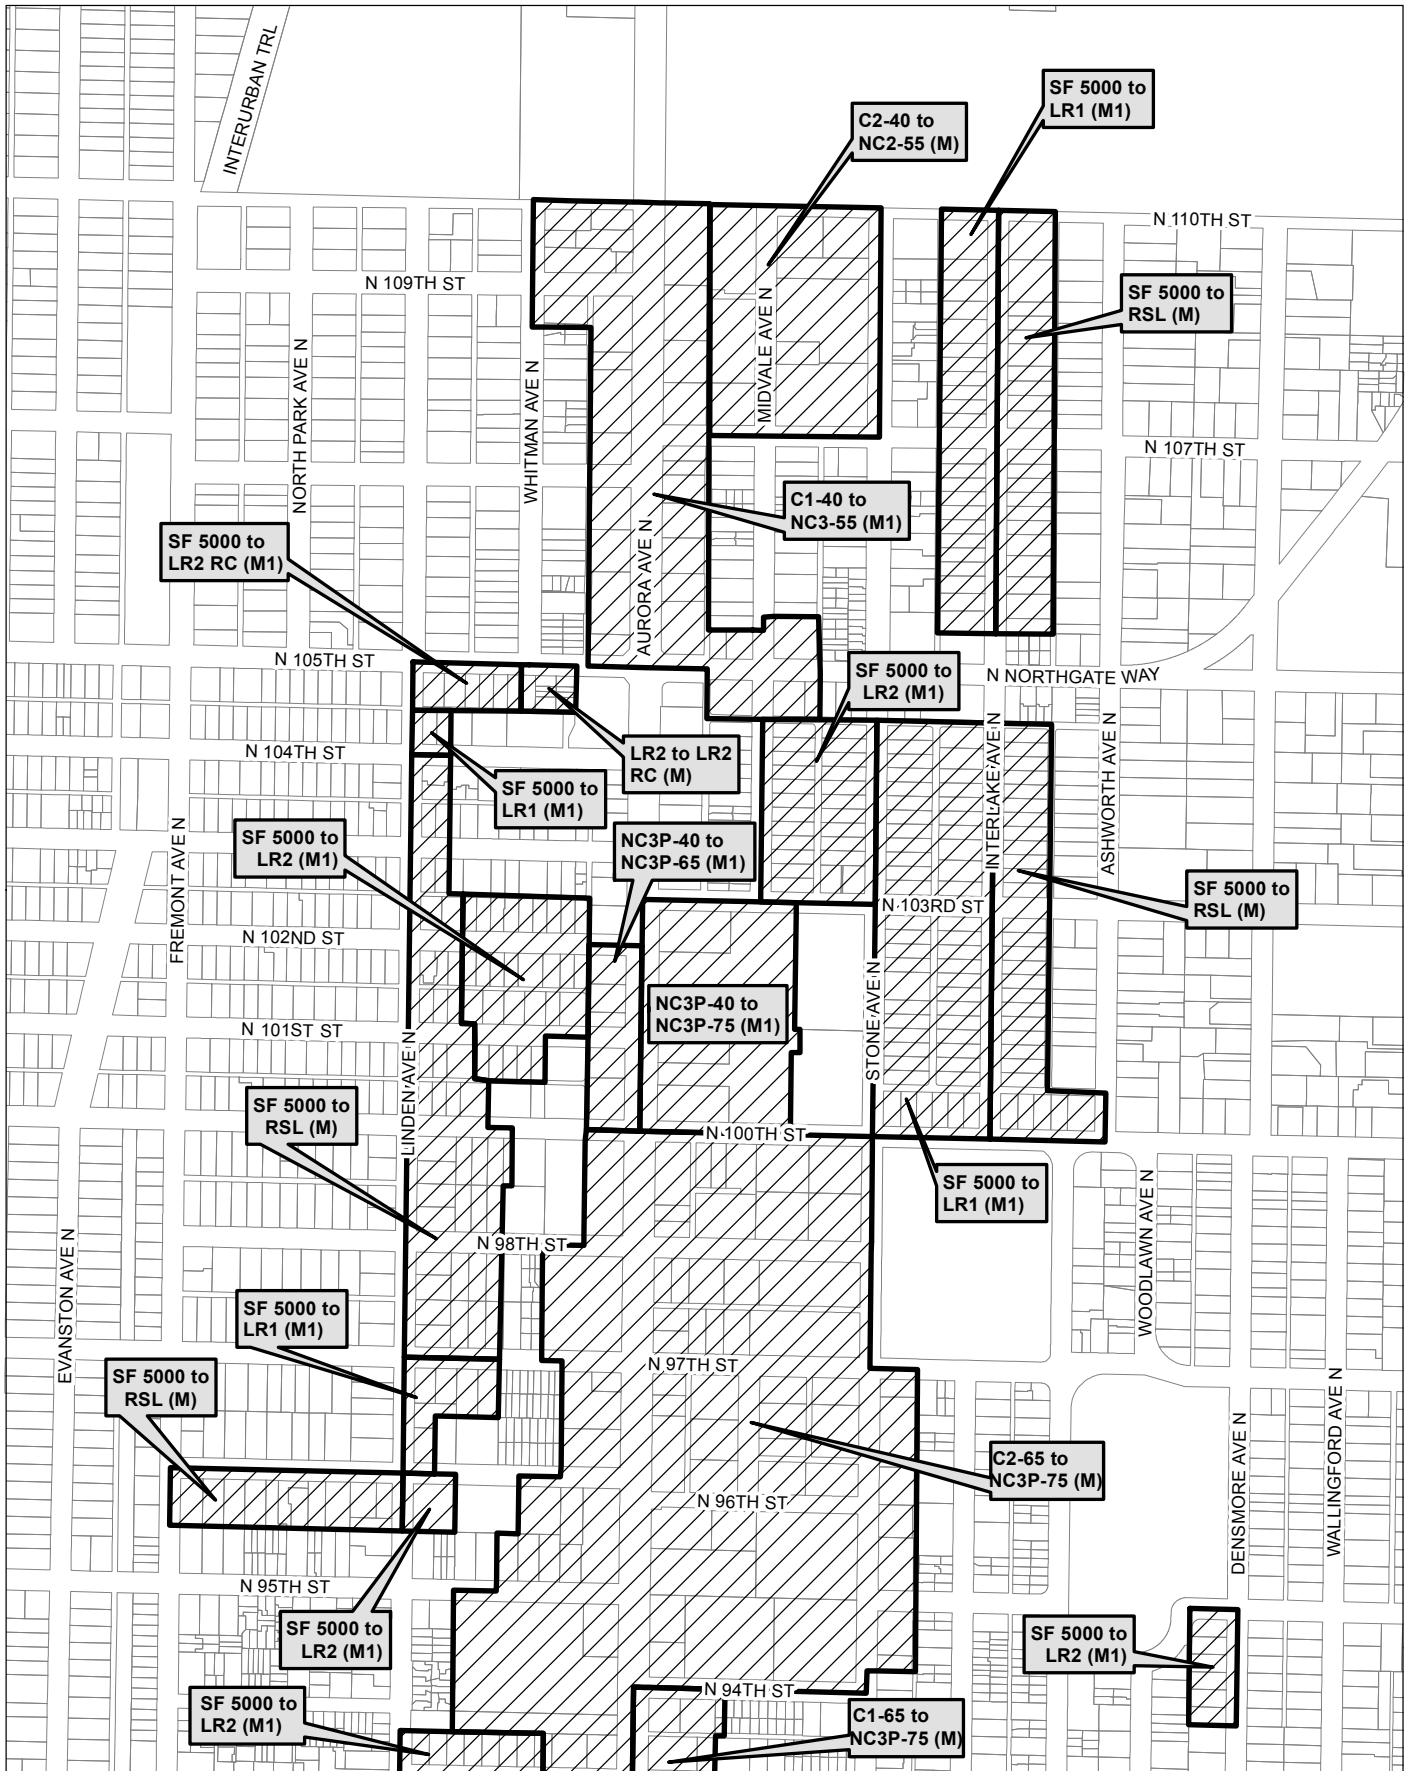

Map 4

0 190 380 760 ft

 Area identified for specific rezone

No warranties of any sort, including accuracy, fitness, or merchantability, accompany this product. Copyright 2019, City of Seattle. Prepared March 2019, by Council Central Staff

Map 5

 Area identified for specific rezone

No warranties of any sort, including accuracy, fitness, or merchantability, accompany this product. Copyright 2019, City of Seattle. Prepared March 2019, by Council Central Staff