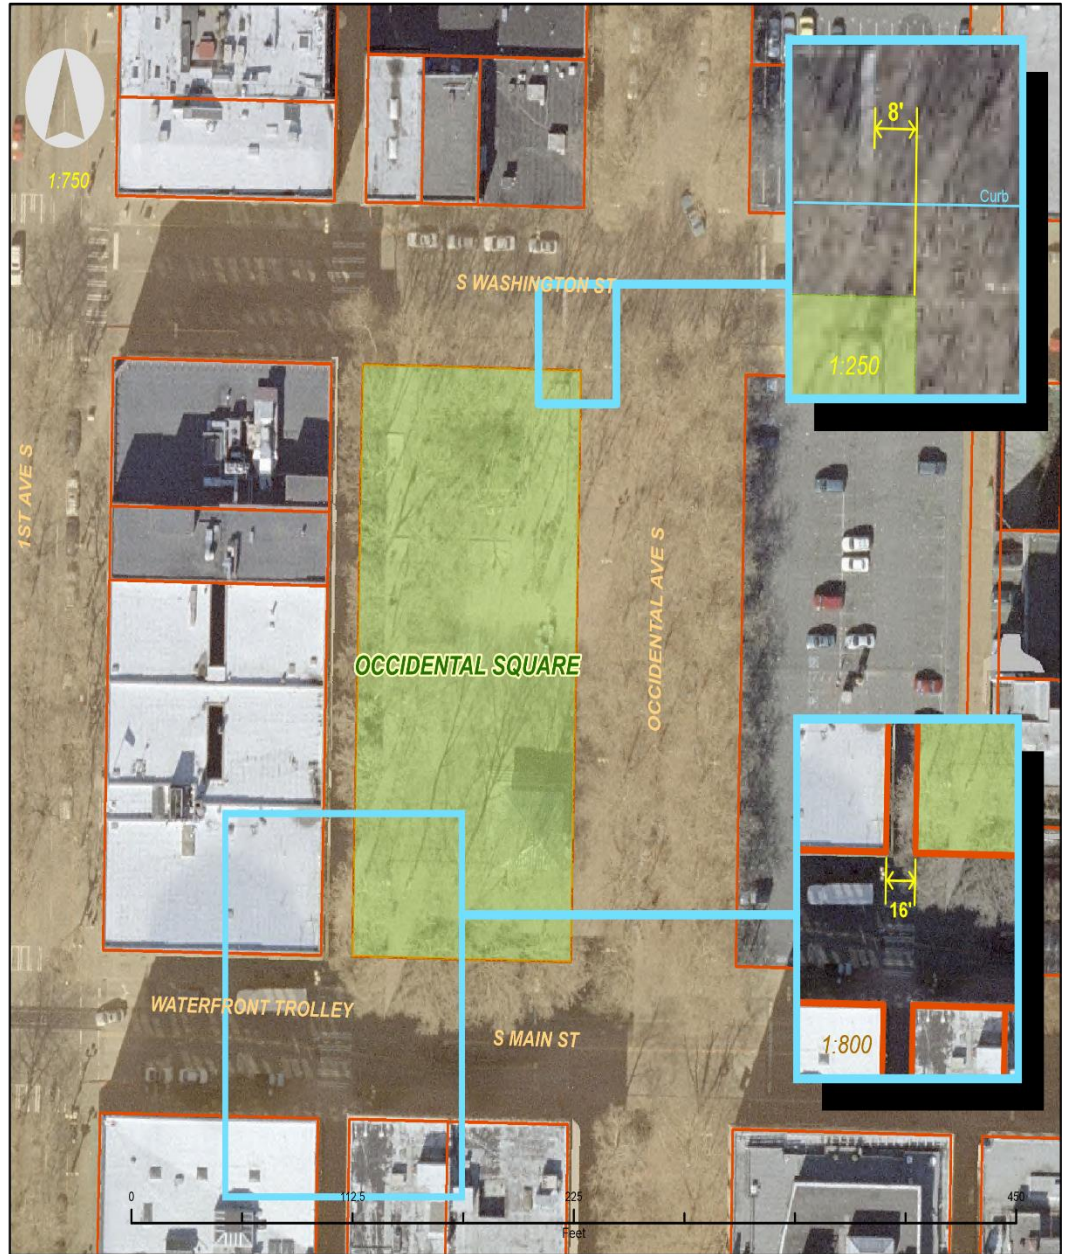

Map date: Sept 6, 2012