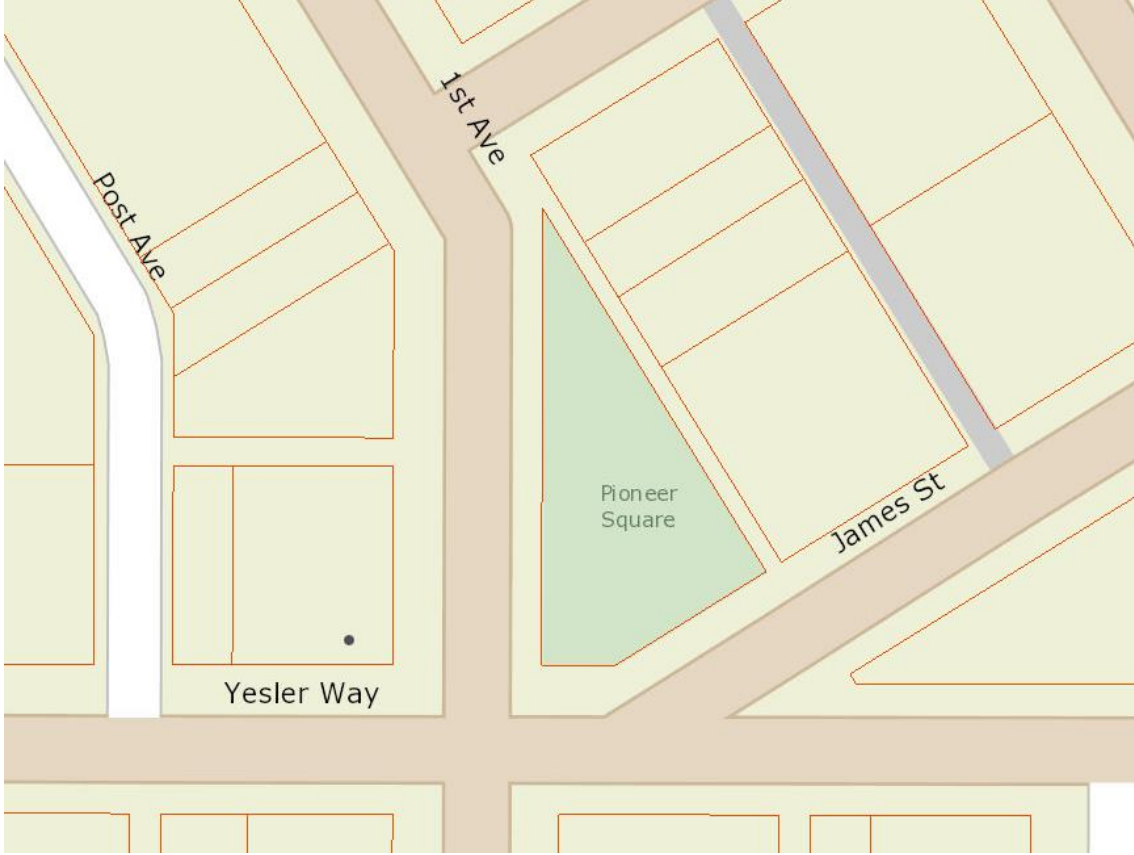

Property Maps

Occidental Square

*S Main St &
Occidental Ave S*

Legend

- Seattle Parks Property
- Parcel
- SDOT ROW

No warranties of any sort, including accuracy, fitness or merchantability accompany this product.

Map date: Sept 6, 2012

Pioneer Square

Westlake Park