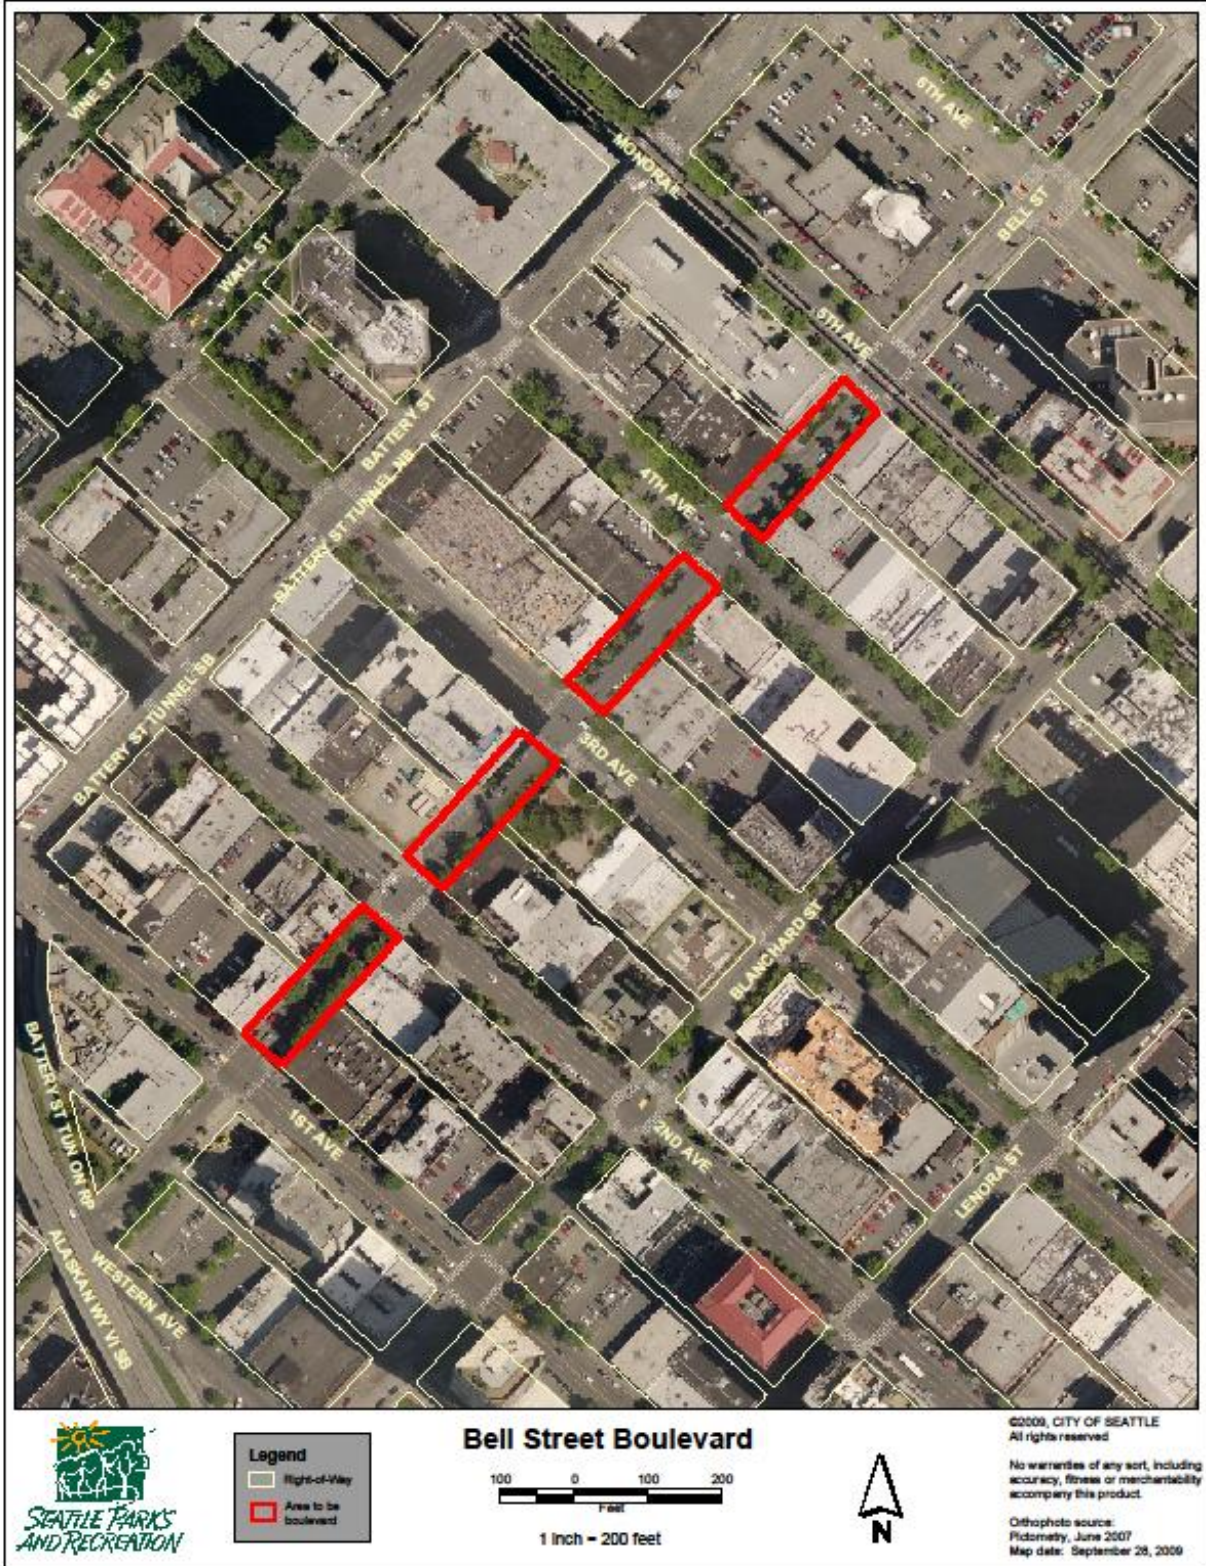

Property Maps

Occidental Square

*S Main St &
Occidental Ave S*

Legend

- Seattle Parks Property
- Parcel
- SDOT ROW

No warranties of any sort, including accuracy, fitness or merchantability accompany this product.

Map date: Sept 6, 2012

Pioneer Square

Westlake Park