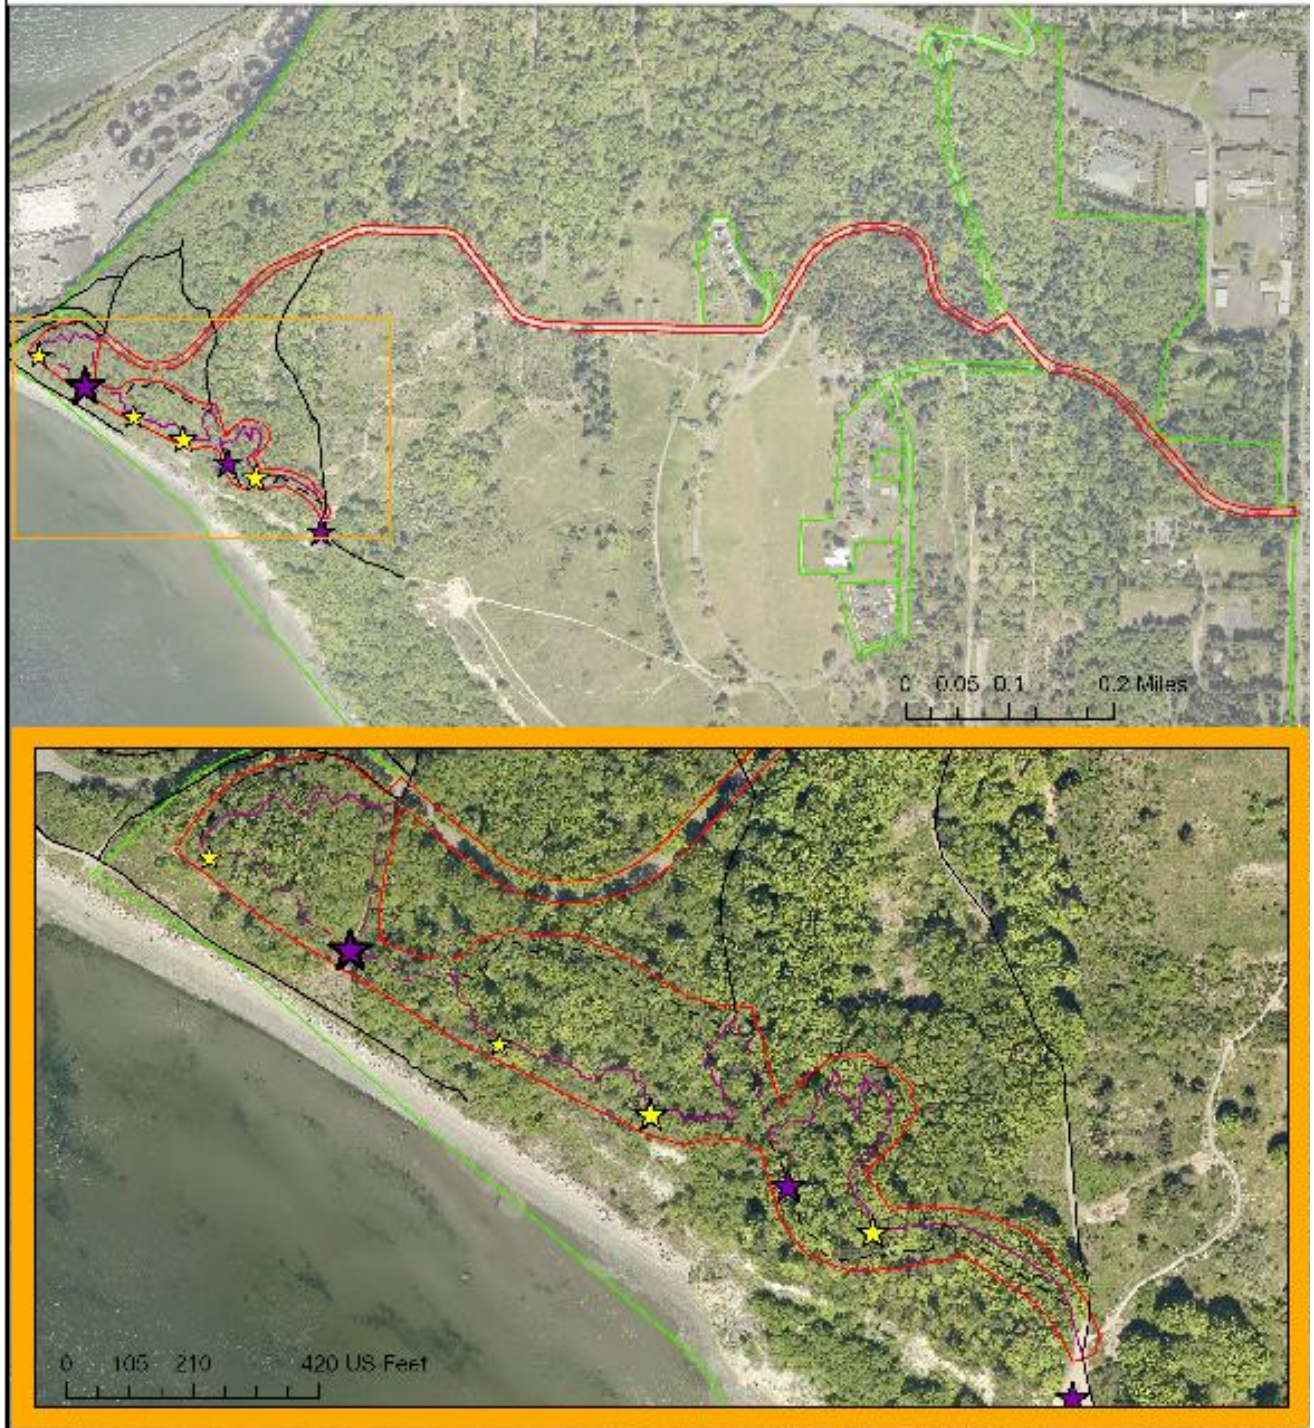

Summary Attachment A – Park Boundary Maps

DISCOVERY PARK SOUTH BEACH TRAIL

BILL WRIGHT GOLF COMPLEX AT JEFFERSON PARK

UPPER DR. JOSE RIZAL PARK

EVANS POOL

JUDKINS PARK

STAN SAYRES BOAT LAUNCH

NW Native Canoe Center