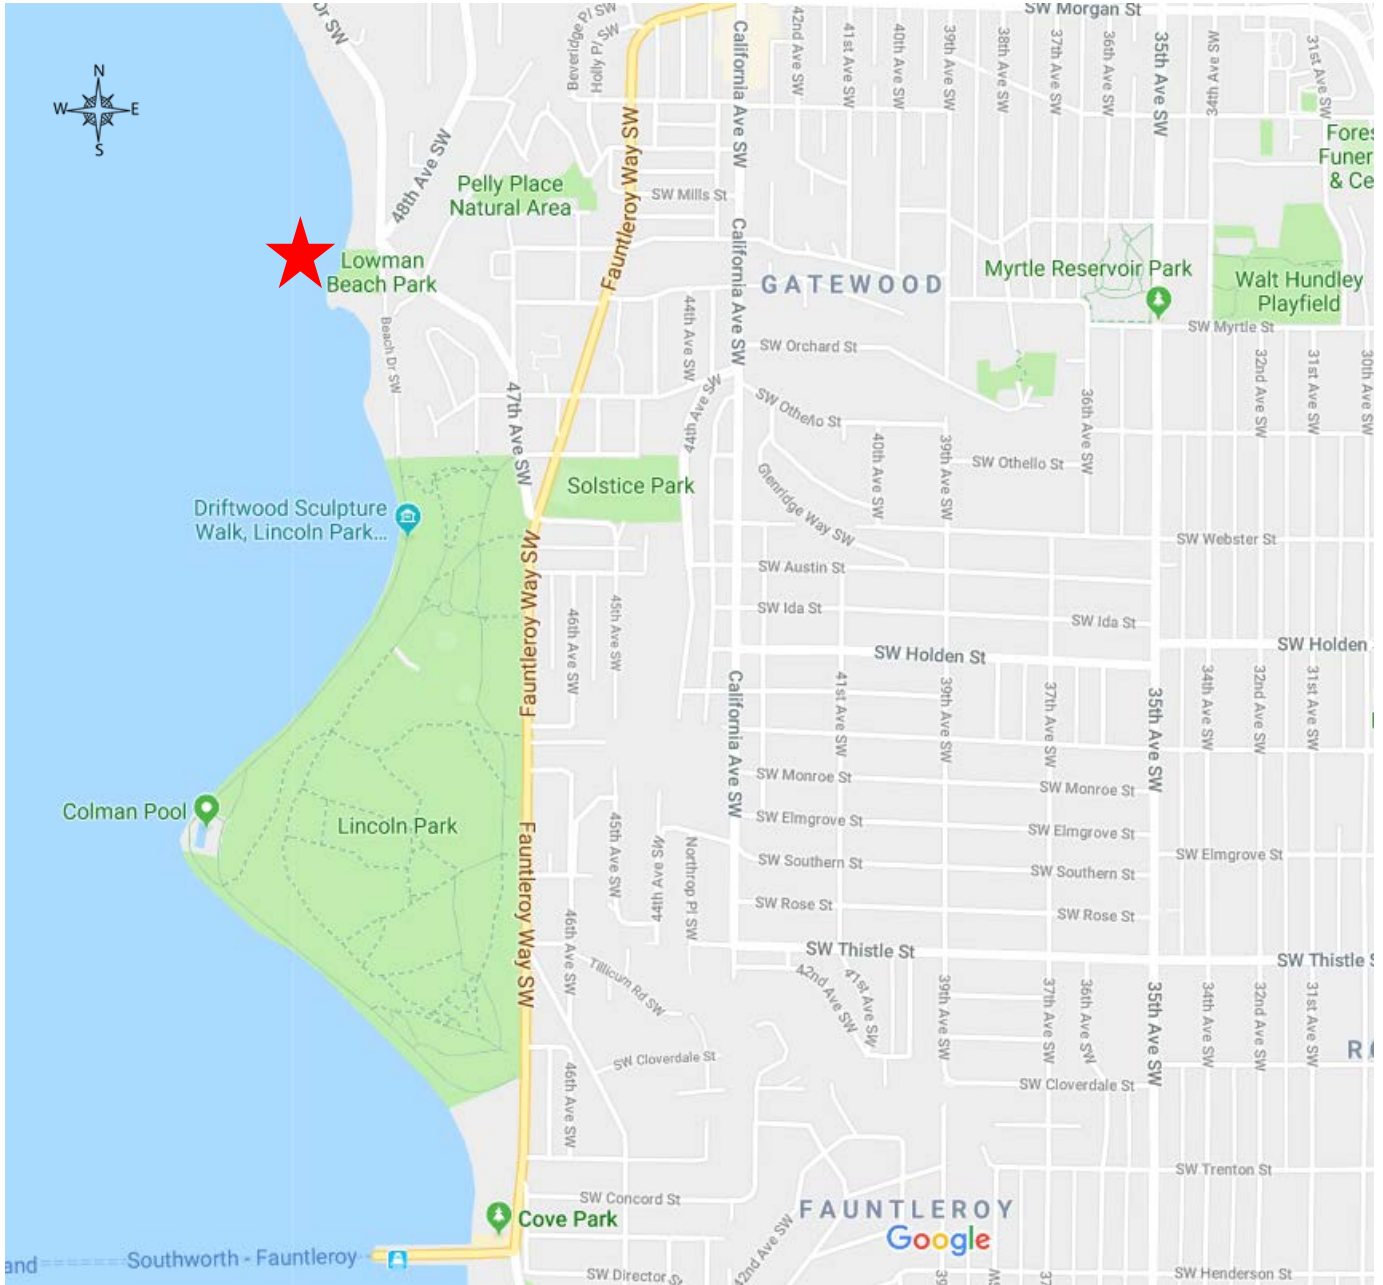

Kubota Garden

9817 55th Avenue South, Seattle 98118

This map is intended for illustrative or informational purposes only and is not intended to modify anything in the legislation.

Land Banked Site – North Rainier Avenue 8319 8th Ave S, Seattle, WA 98108

This map is intended for illustrative or informational purposes only and is not intended to modify anything in the legislation.

Lower Woodland Playfields

5314 Green Lake Way N, Seattle, WA 98103

This map is intended for illustrative or informational purposes only and is not intended to modify anything in the legislation.

Lowman Beach Park

7017 Beach Drive SW, Seattle, WA 98136

This map is intended for illustrative or informational purposes only and is not intended to modify anything in the legislation.

South Park Community Center 8319 8th Ave S, Seattle, WA 98108

This map is intended for illustrative or informational purposes only and is not intended to modify anything in the legislation.