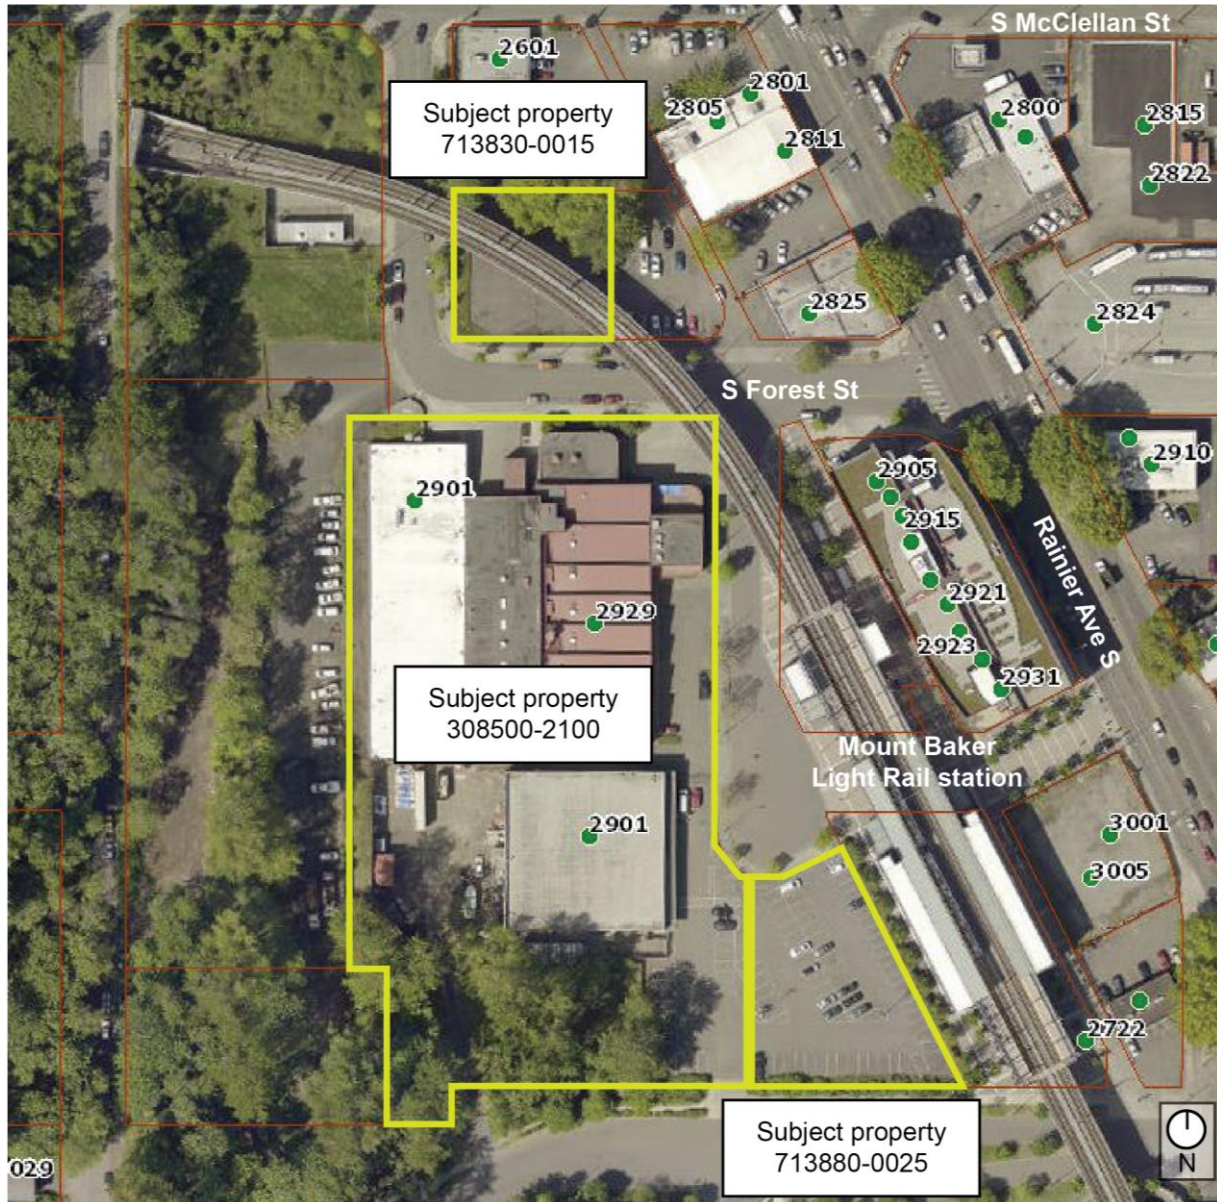

Exhibit 1
Map of 2901 27th Ave S, 2700 S Winthrop S, and 26th Ave S and S Forest St

University of Washington properties (“UW Laundry Site”) to be transferred to the City of Seattle

This map is intended for illustrative or informational purposes only and is not intended to modify anything in the legislation.