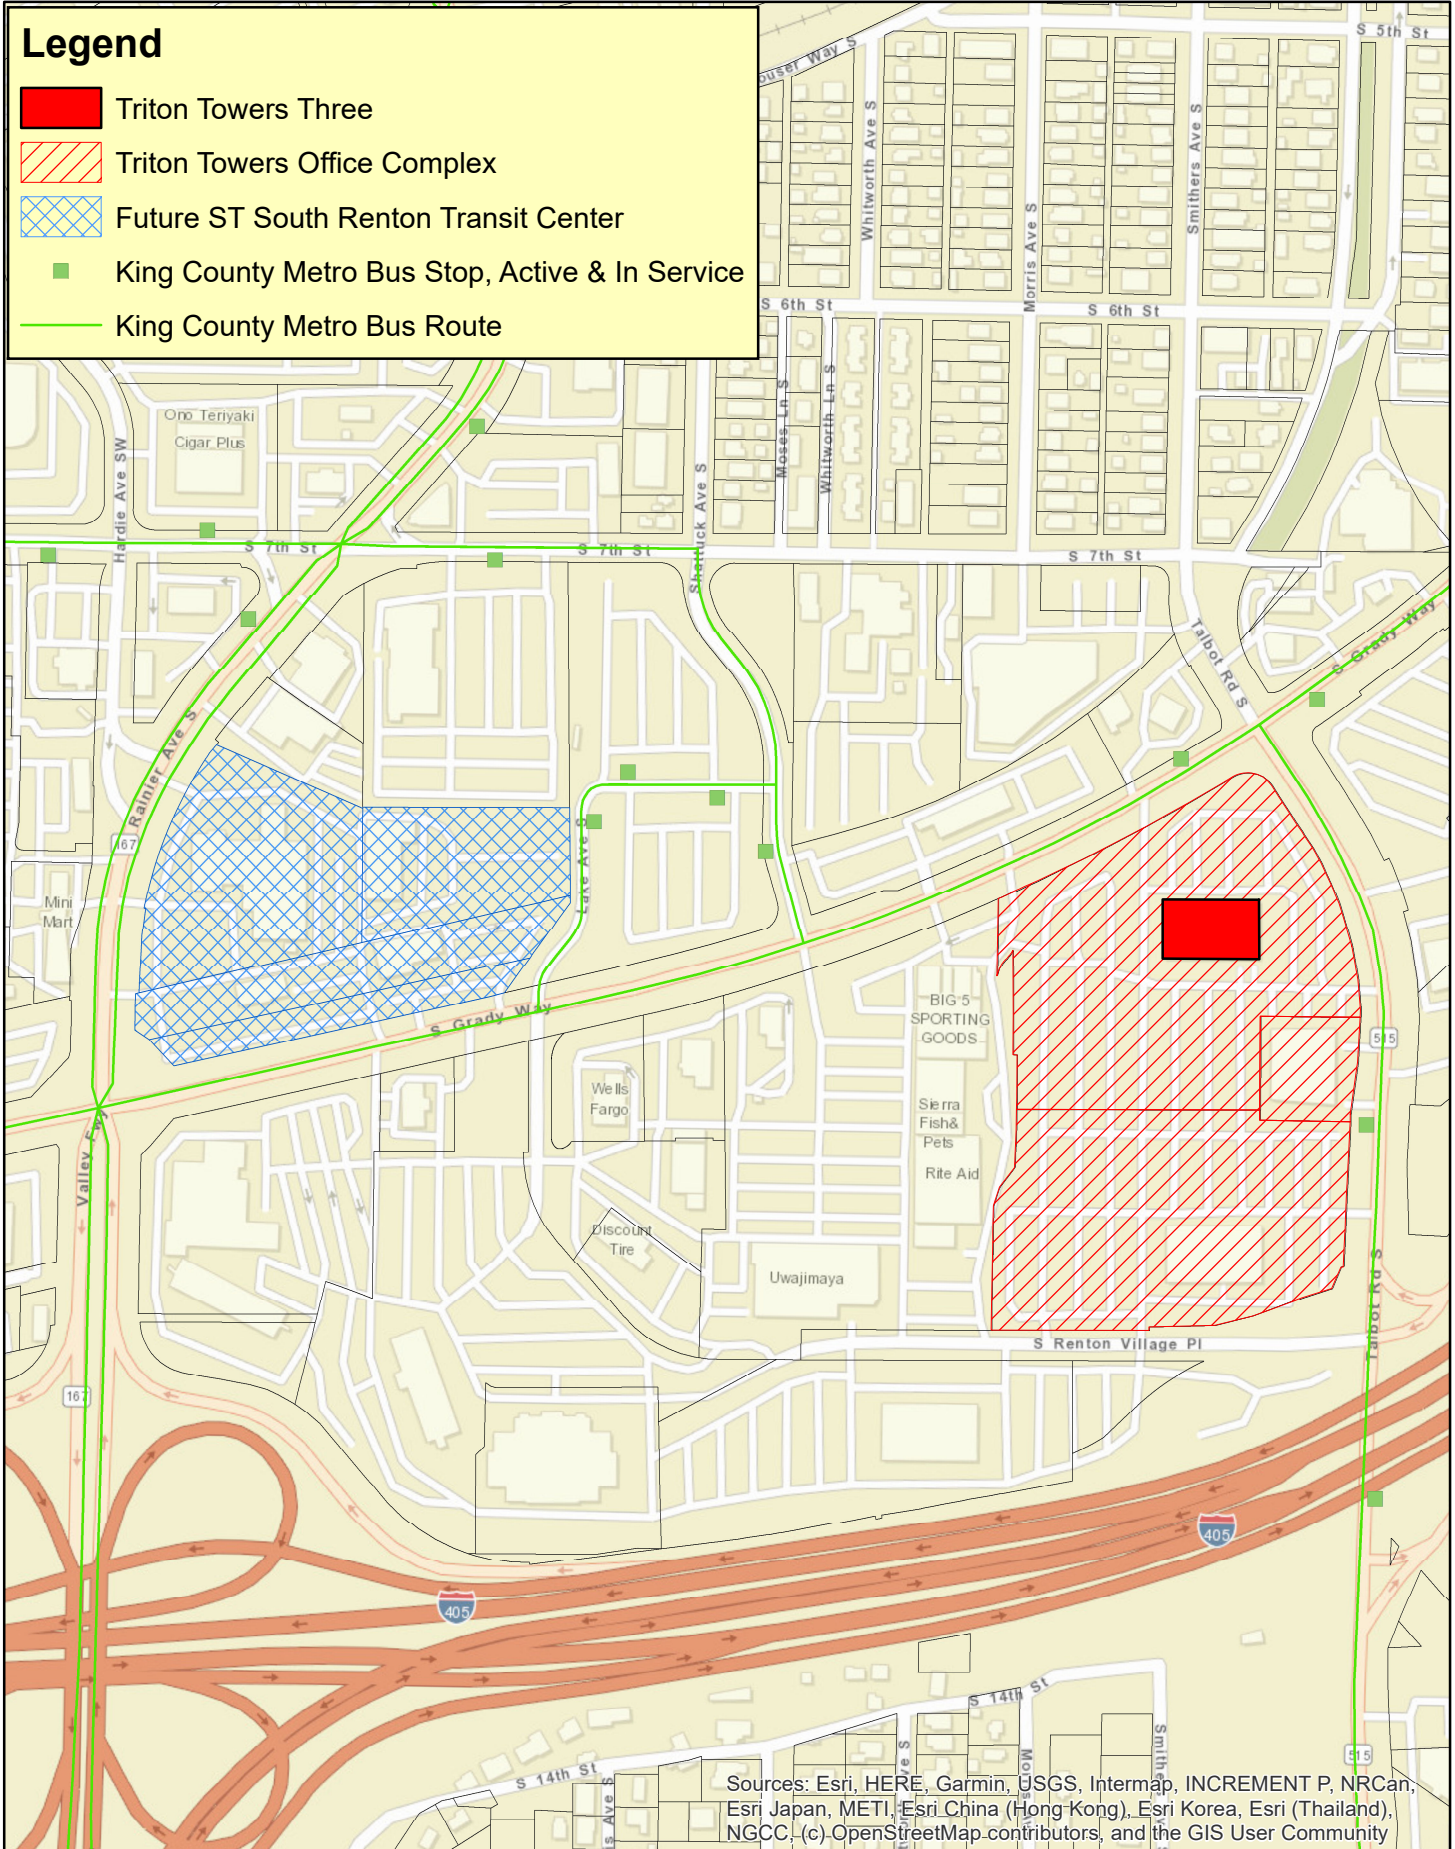

Summary Att 1 - FAS HSD Triton Towers Lease Property Map  
V1

**Legend**

-  Triton Towers Three
-  Triton Towers Office Complex
-  Future ST South Renton Transit Center
-  King County Metro Bus Stop, Active & In Service
-  King County Metro Bus Route

Sources: Esri, HERE, Garmin, USGS, Intermap, INCREMENT P, NRCan, Esri Japan, METI, Esri China (Hong Kong), Esri Korea, Esri (Thailand), NGCC, (c) OpenStreetMap contributors, and the GIS User Community