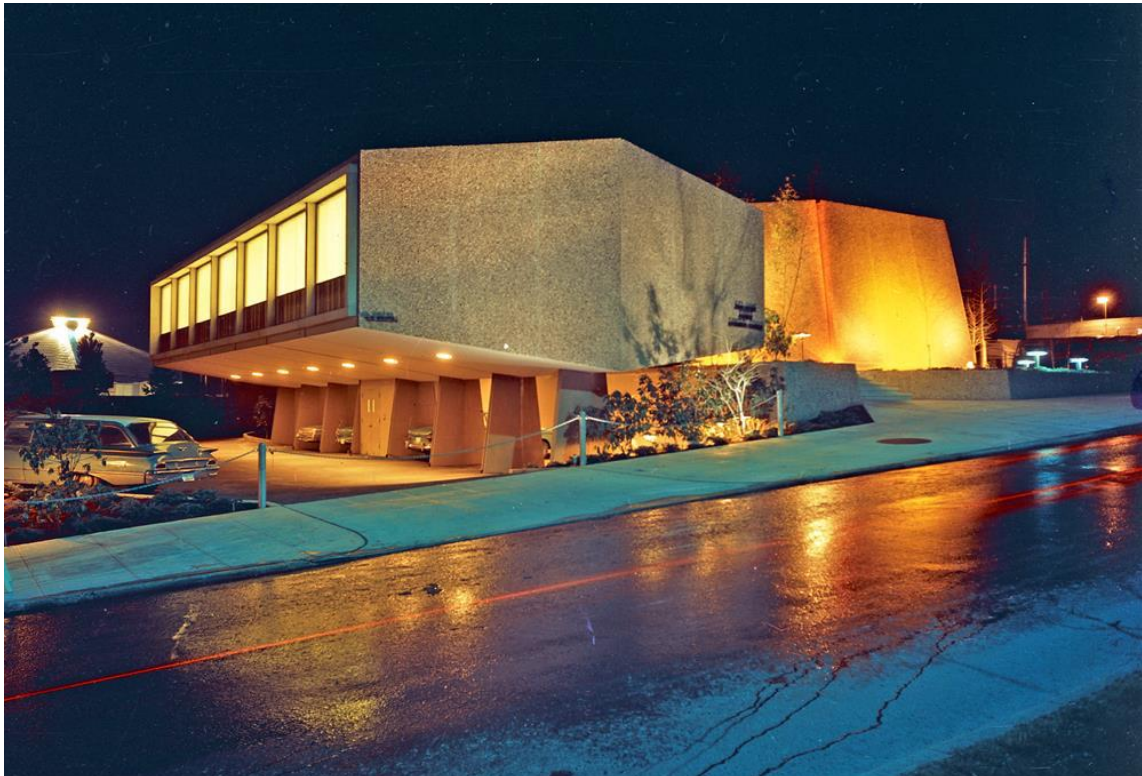

Credit: Google Maps

Seattle City Light Power Center, 157 Roy Street, 2016

Seattle City Light Power Center, 157 Roy Street, 1968