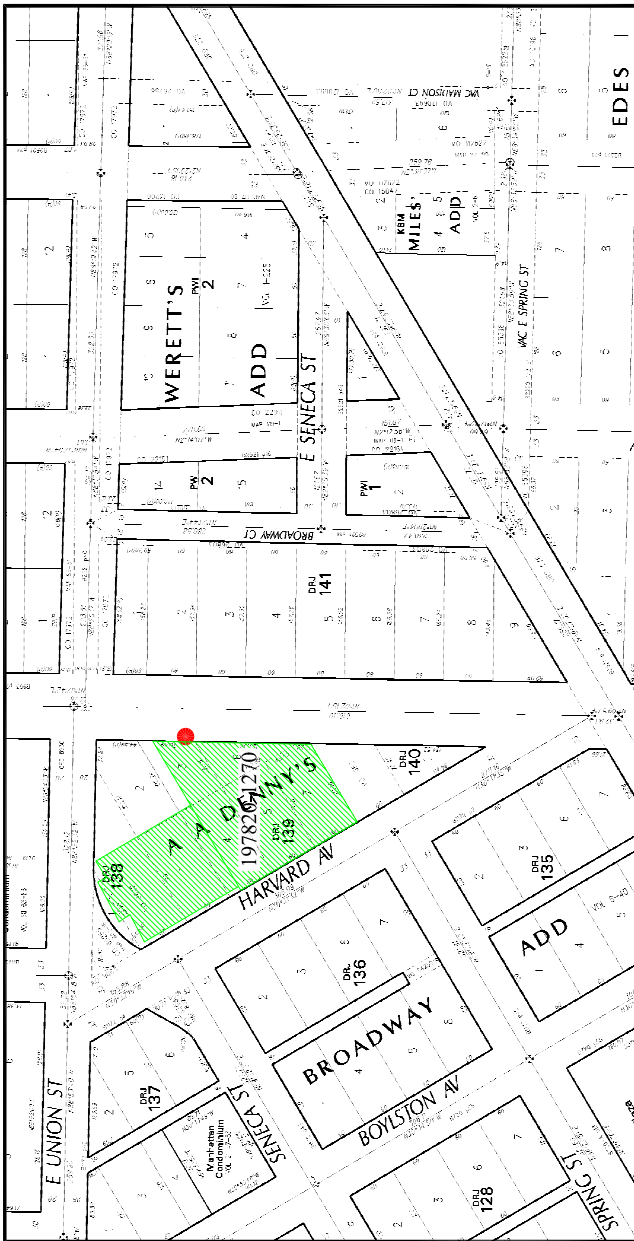

**FIRST HILL STREETCAR
PERMANENT EASEMENTS**

SCALE: 1" = 150'

LEGEND:

-  EXISTING BUILDING
-  PERMANENT EASEMENT