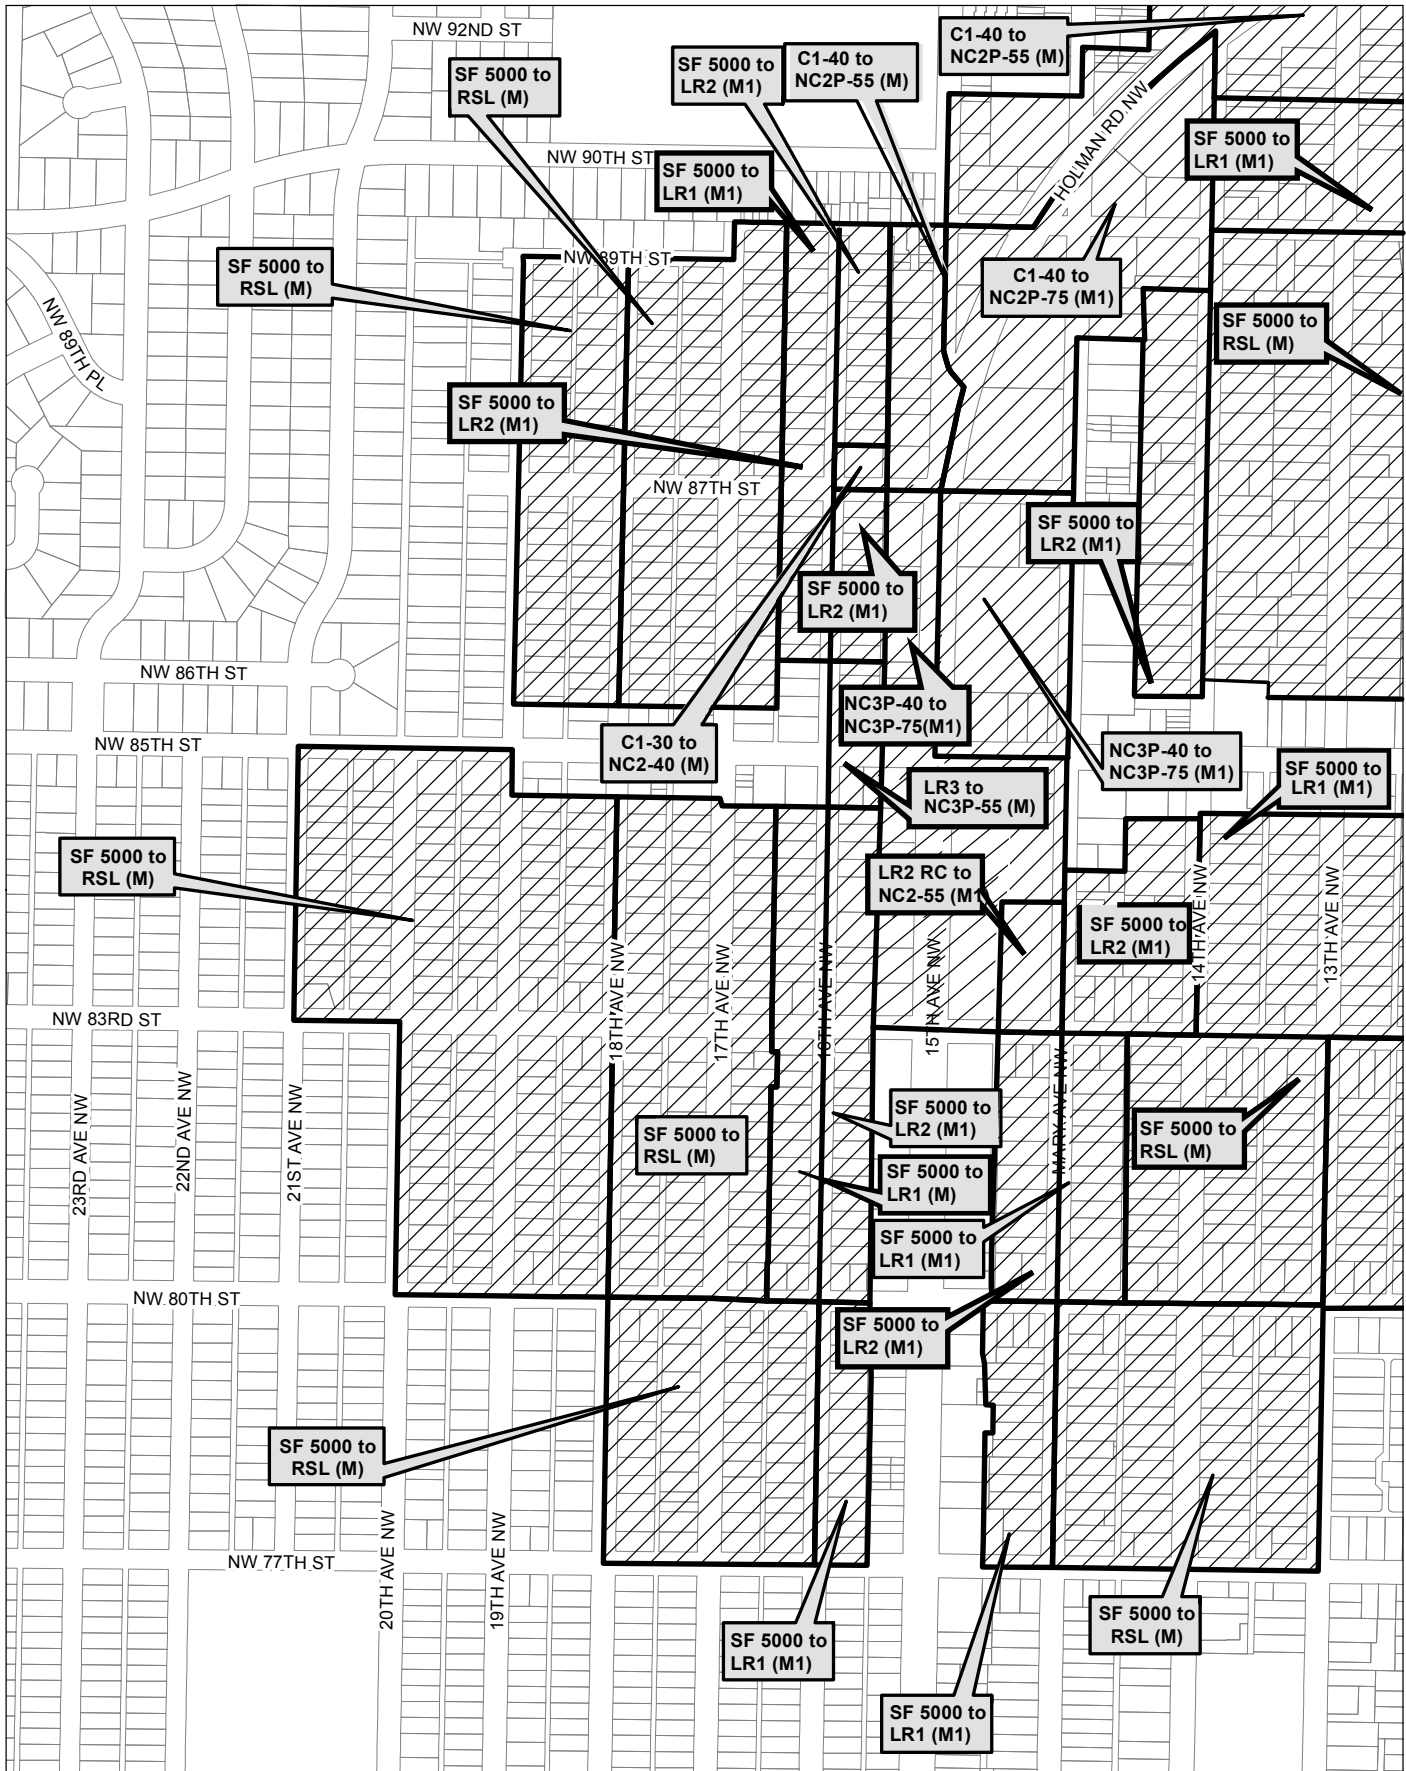

Map 6

0 285 570 1,140 ft

 Area identified for specific rezone

No warranties of any sort, including accuracy, fitness, or merchantability, accompany this product. Copyright 2019, City of Seattle. Prepared March 2019, by Council Central Staff

Map 7

0 170 340 680 ft

 Area identified for specific rezone

No warranties of any sort, including accuracy, fitness, or merchantability, accompany this product. Copyright 2019, City of Seattle. Prepared March 2019, by Council Central Staff

Map 8

0 250 500 1,000 ft

 Area identified for specific rezone

No warranties of any sort, including accuracy, fitness, or merchantability, accompany this product. Copyright 2019, City of Seattle. Prepared March 2019, by Council Central Staff