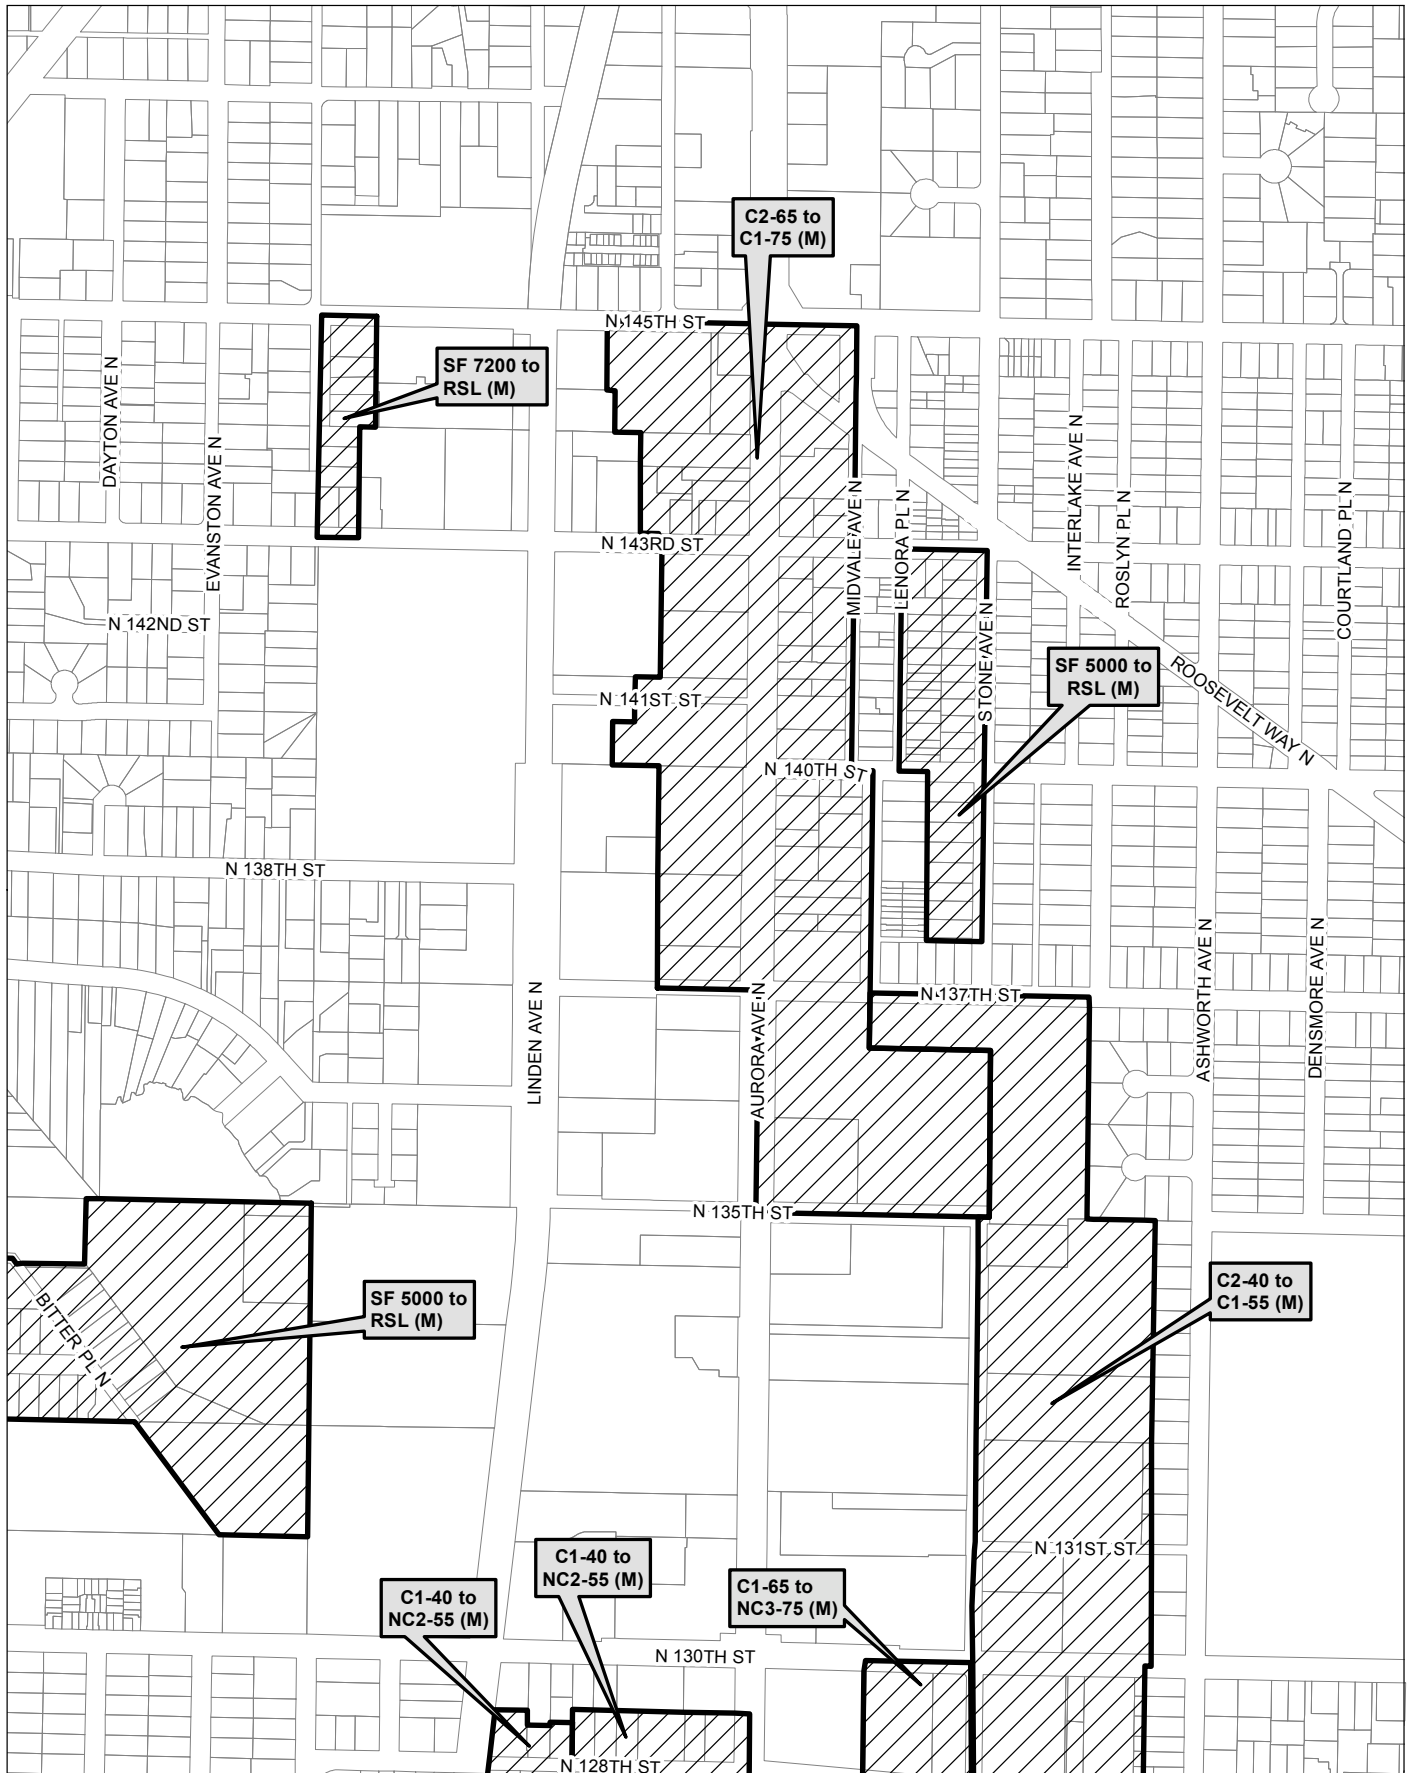

Reference Map

FOR REFERENCE PURPOSES ONLY

0 5,000 10,000 20,000 ft

Map 1

 Area identified for specific rezone

No warranties of any sort, including accuracy, fitness, or merchantability, accompany this product. Copyright 2019, City of Seattle. Prepared March 2019, by Council Central Staff

Map 2

 Area identified for specific rezone

No warranties of any sort, including accuracy, fitness, or merchantability, accompany this product. Copyright 2019, City of Seattle. Prepared March 2019, by Council Central Staff

Map 3

0 265 530 1,060 ft

 Area identified for specific rezone

No warranties of any sort, including accuracy, fitness, or merchantability, accompany this product. Copyright 2019, City of Seattle. Prepared March 2019, by Council Central Staff