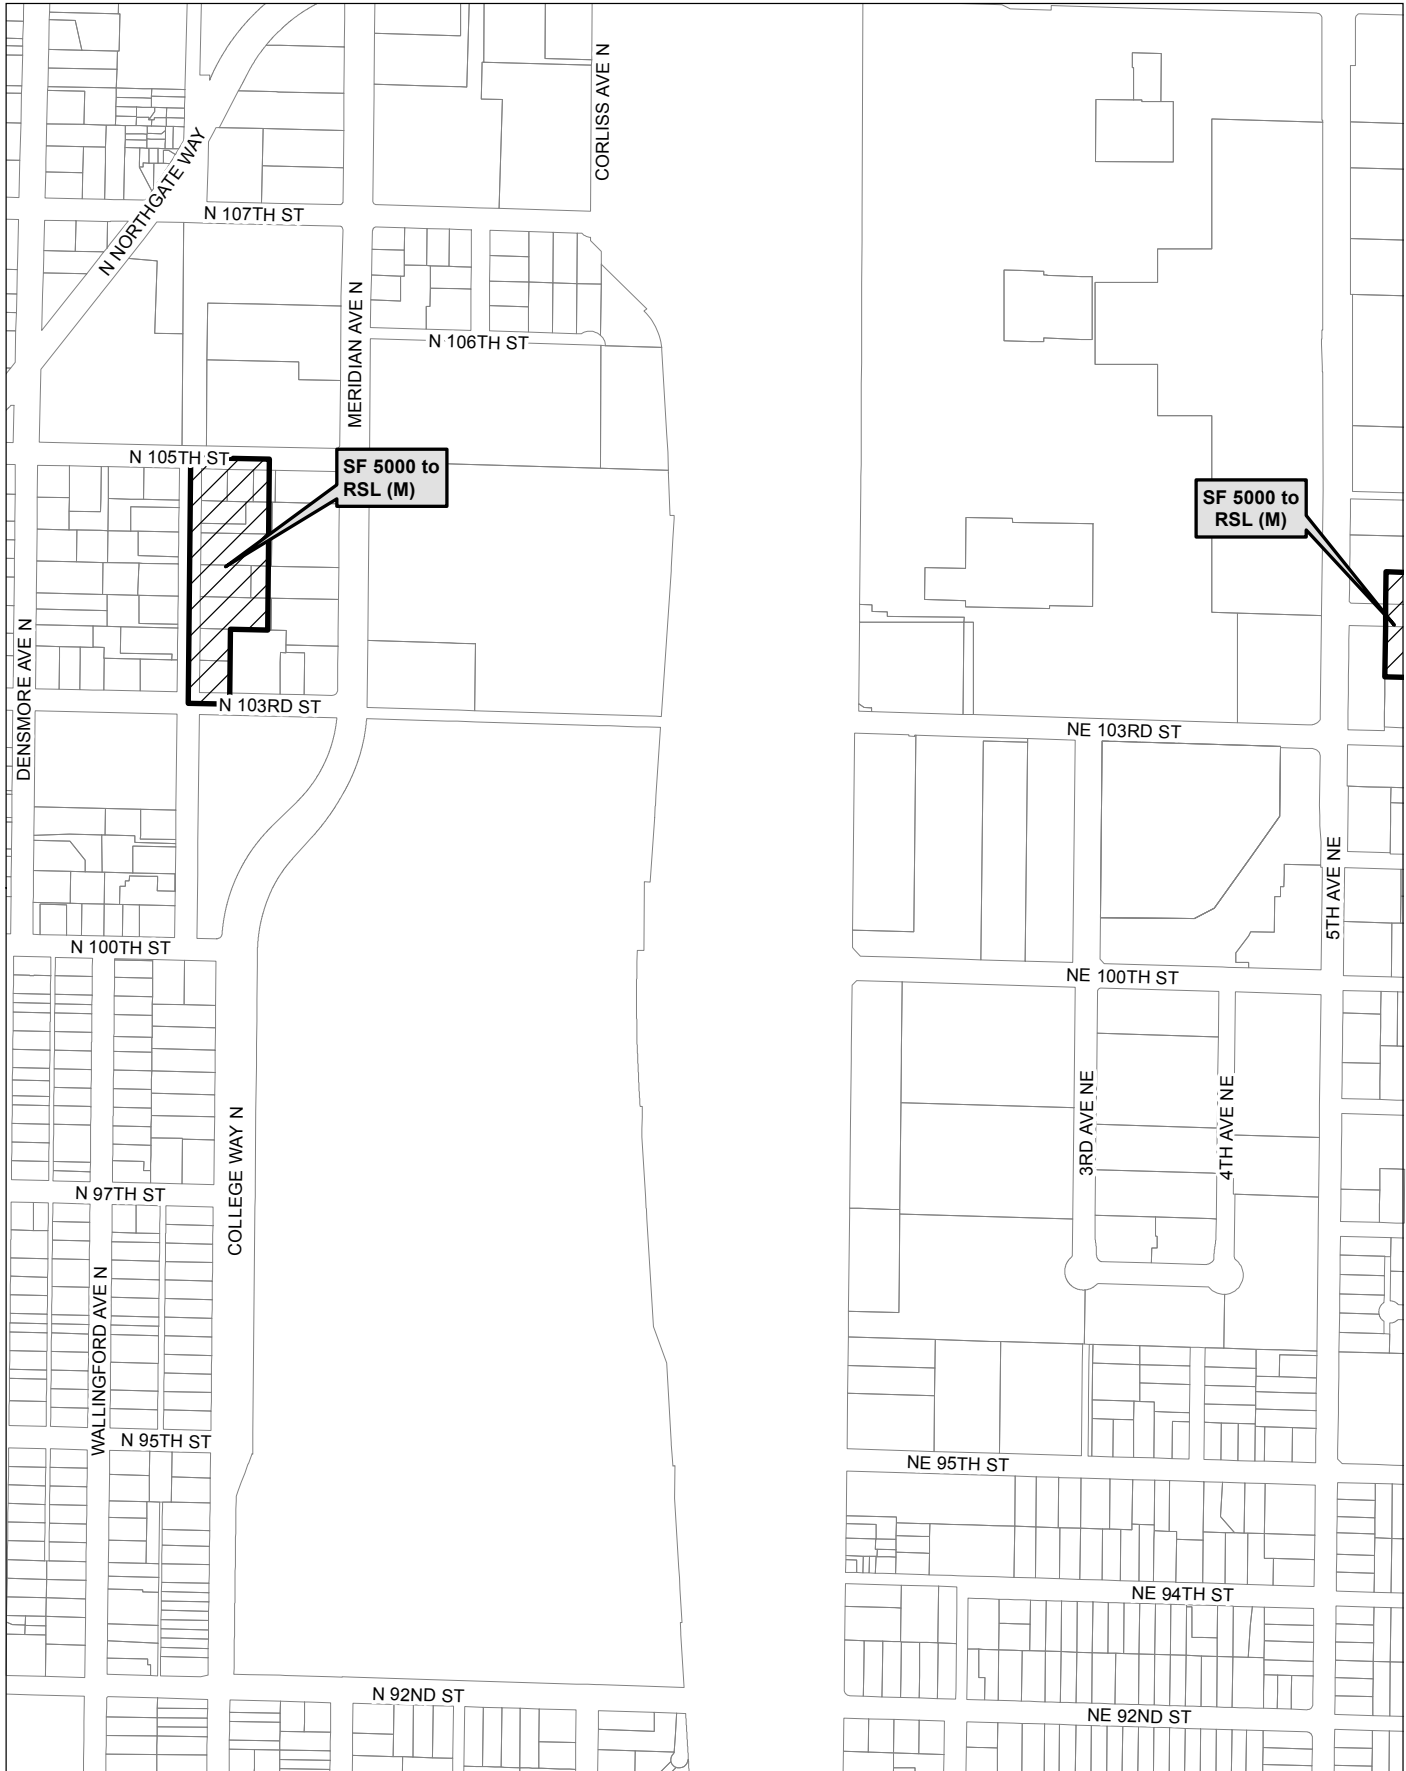

Reference Map

FOR REFERENCE PURPOSES ONLY

0 5,000 10,000 20,000 ft

Map 1

 Area identified for specific rezone

No warranties of any sort, including accuracy, fitness, or merchantability, accompany this product. Copyright 2019, City of Seattle. Prepared March 2019, by Council Central Staff

Map 2

 Area identified for specific rezone

No warranties of any sort, including accuracy, fitness, or merchantability, accompany this product. Copyright 2019, City of Seattle. Prepared March 2019, by Council Central Staff

Map 3

0 265 530 1,060 ft

 Area identified for specific rezone

No warranties of any sort, including accuracy, fitness, or merchantability, accompany this product. Copyright 2019, City of Seattle. Prepared March 2019, by Council Central Staff