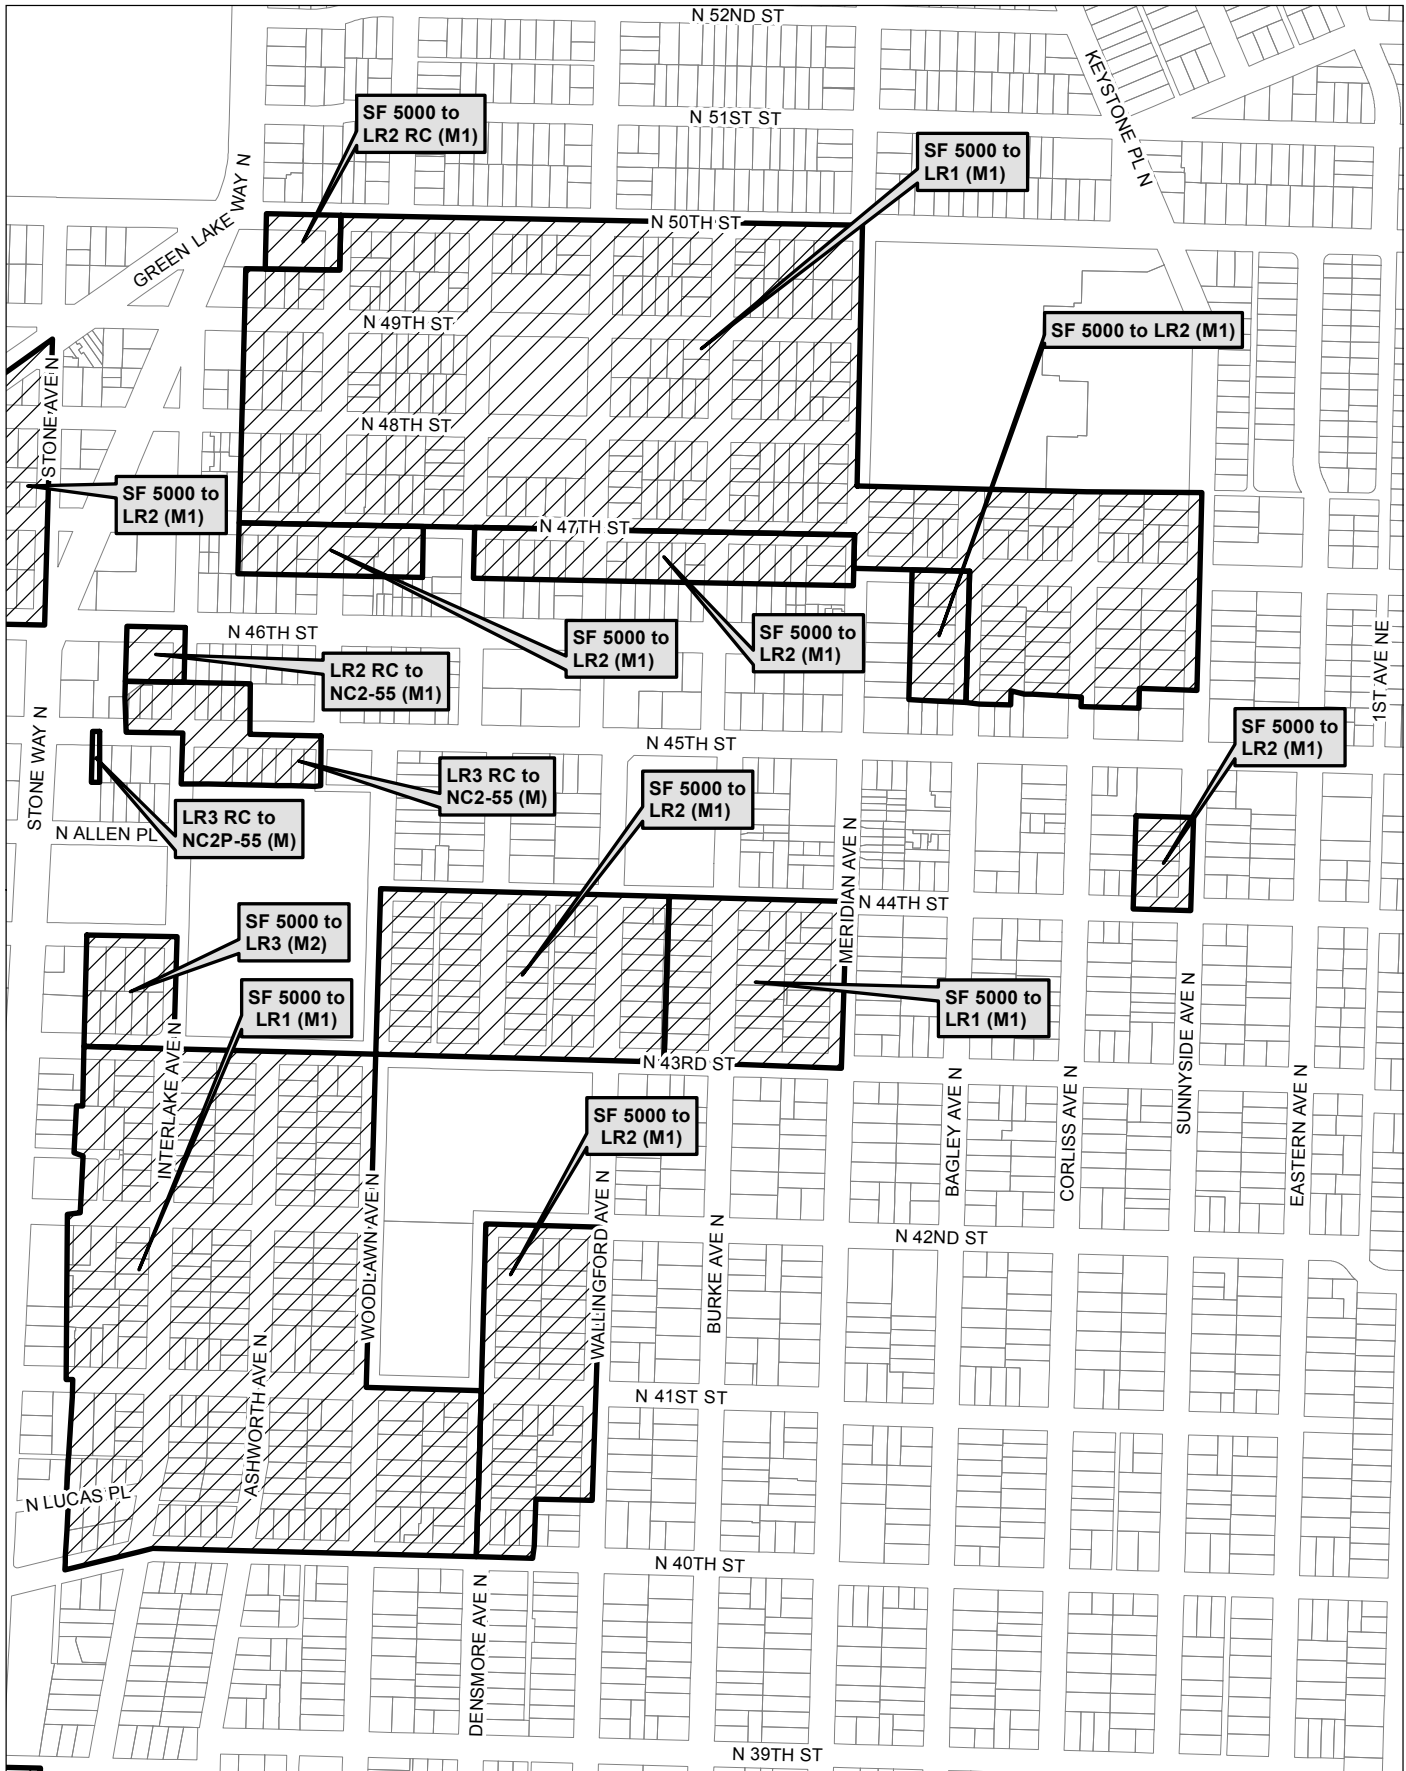

Map 17

0 255 510 1,020 ft

 Area identified for specific rezone

No warranties of any sort, including accuracy, fitness, or merchantability, accompany this product. Copyright 2019, City of Seattle. Prepared March 2019, by Council Central Staff

Map 18

0 255 510 1,020 ft

 Area identified for specific rezone

No warranties of any sort, including accuracy, fitness, or merchantability, accompany this product. Copyright 2019, City of Seattle. Prepared March 2019, by Council Central Staff