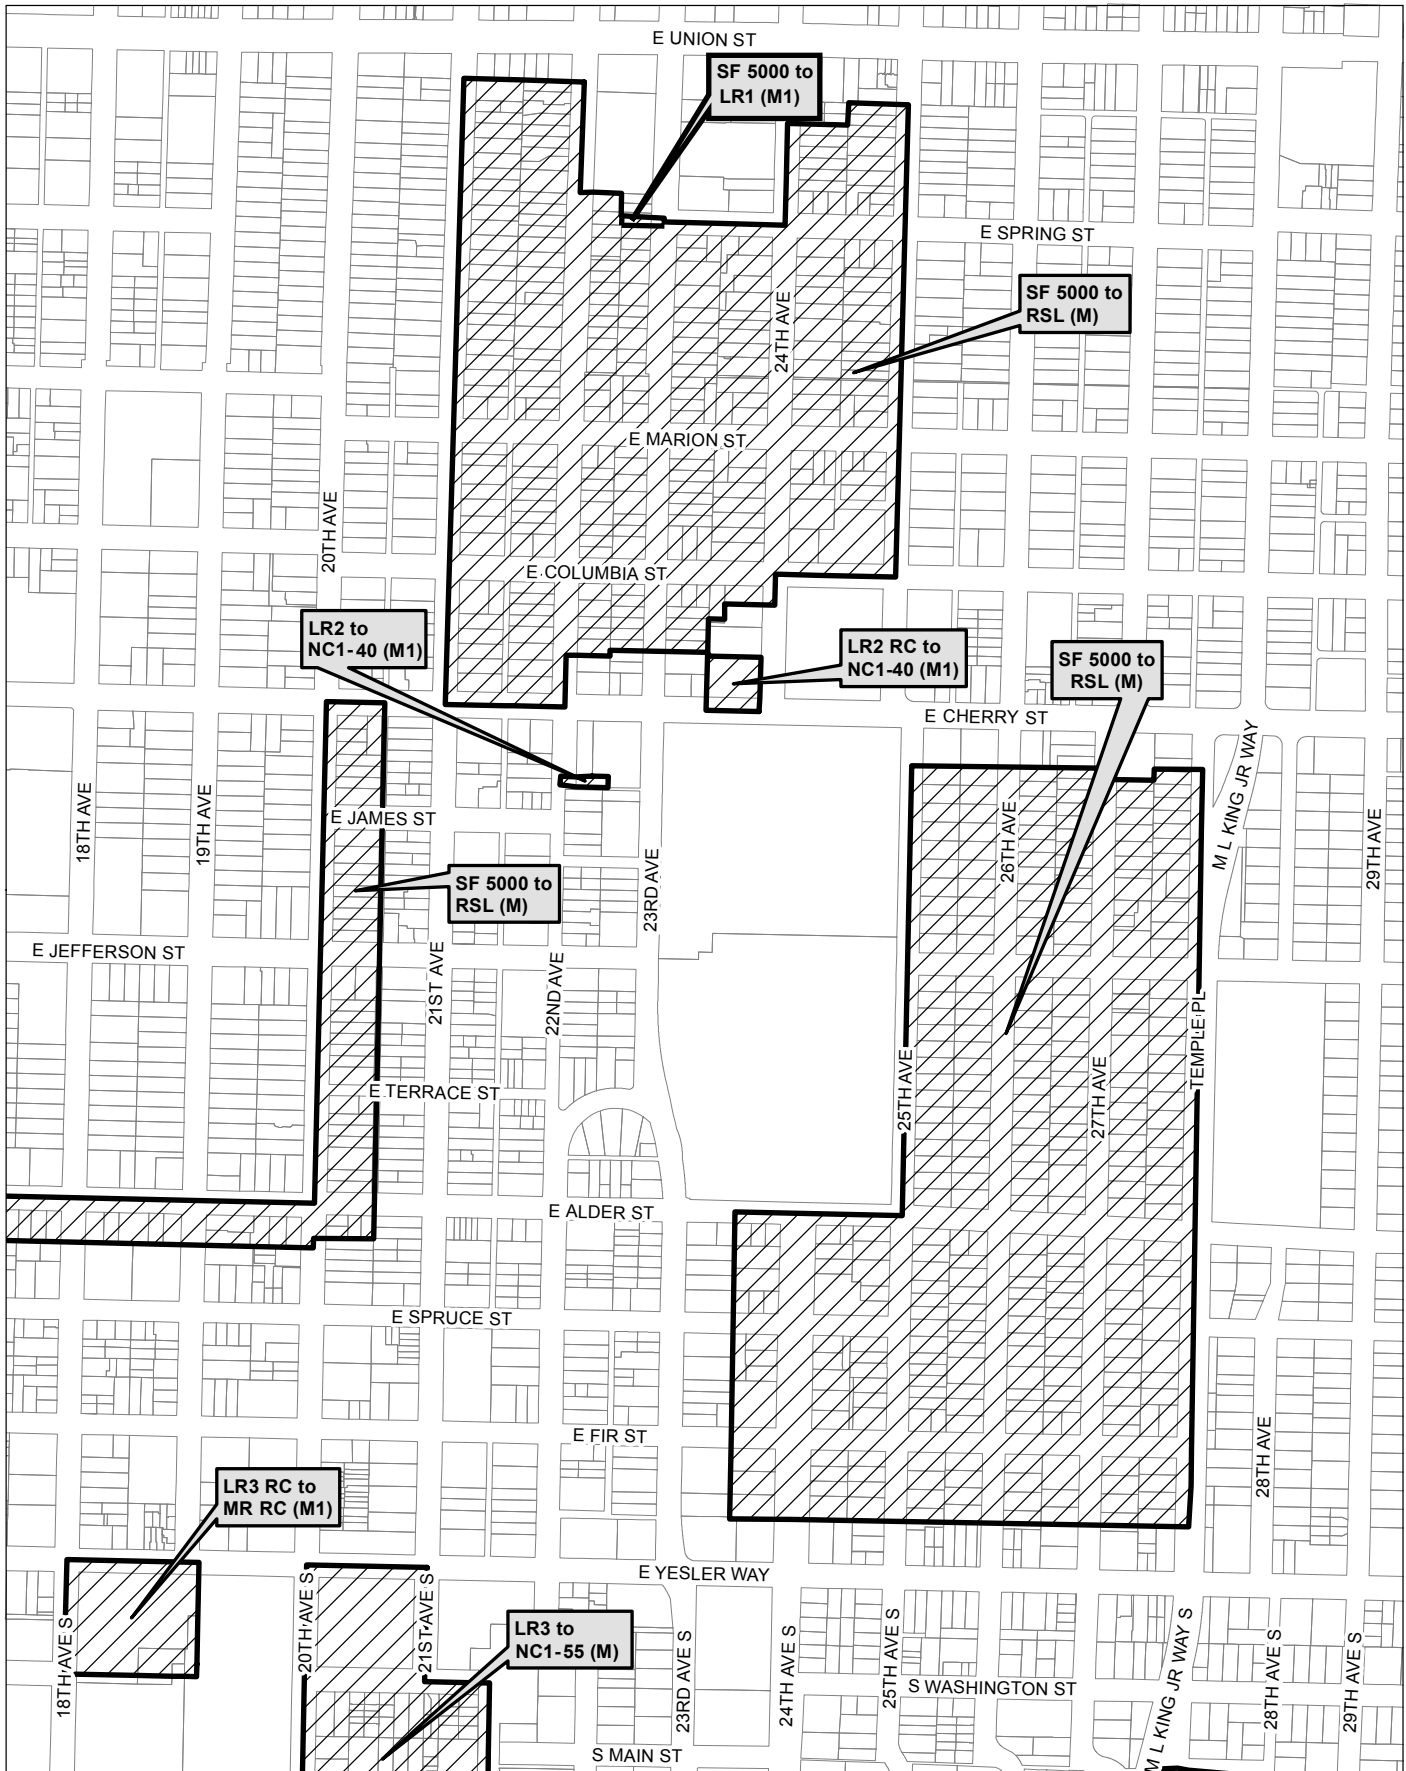

Map 30

0 265 530 1,060 ft

Area identified for specific rezone

No warranties of any sort, including accuracy, fitness, or merchantability, accompany this product. Copyright 2019, City of Seattle. Prepared March 2019, by Council Central Staff