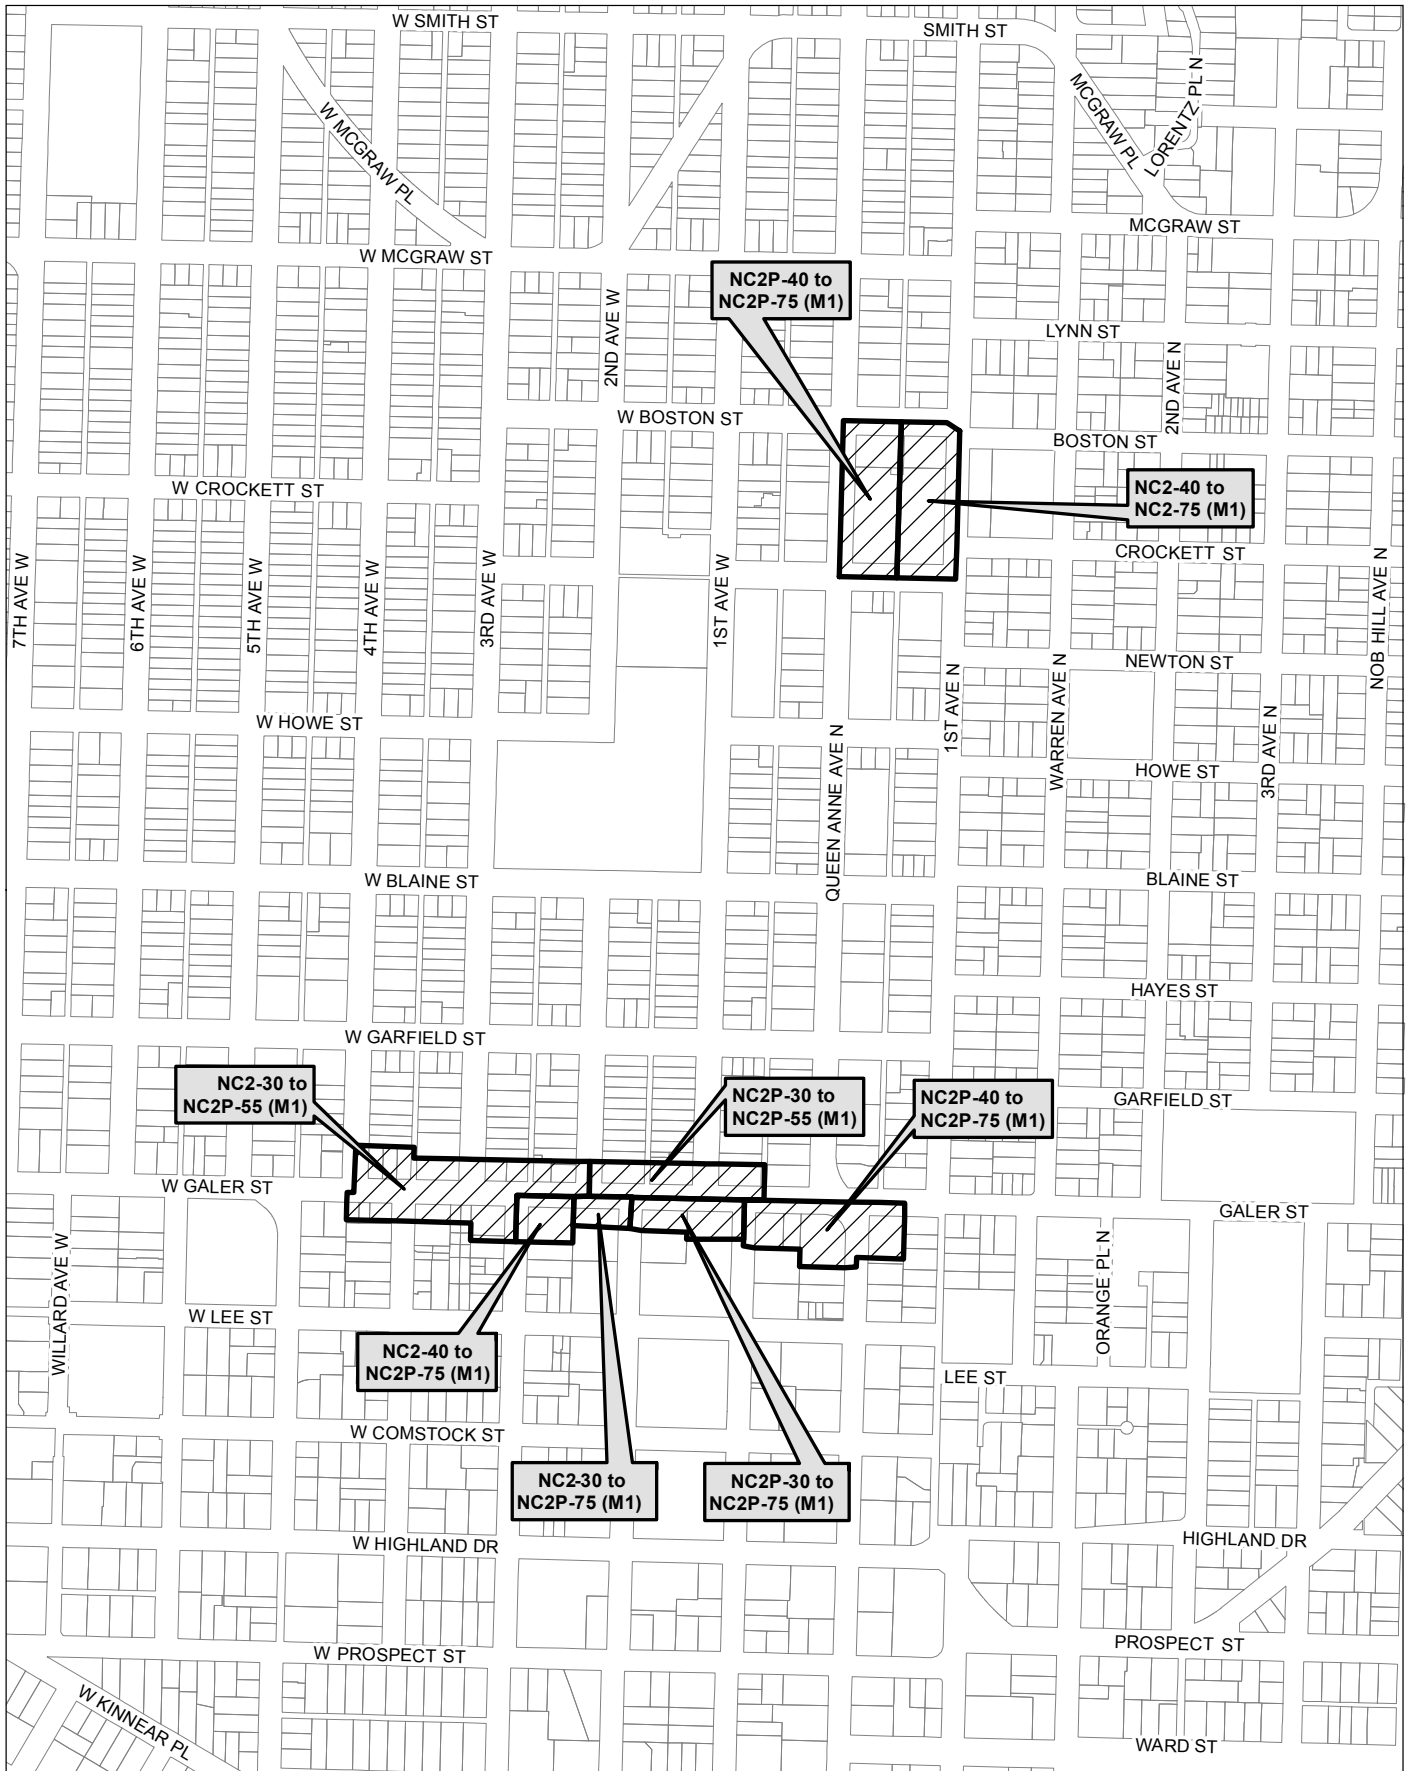

Map 53

Area identified for specific rezone

No warranties of any sort, including accuracy, fitness, or merchantability, accompany this product. Copyright 2019, City of Seattle. Prepared March 2019, by Council Central Staff