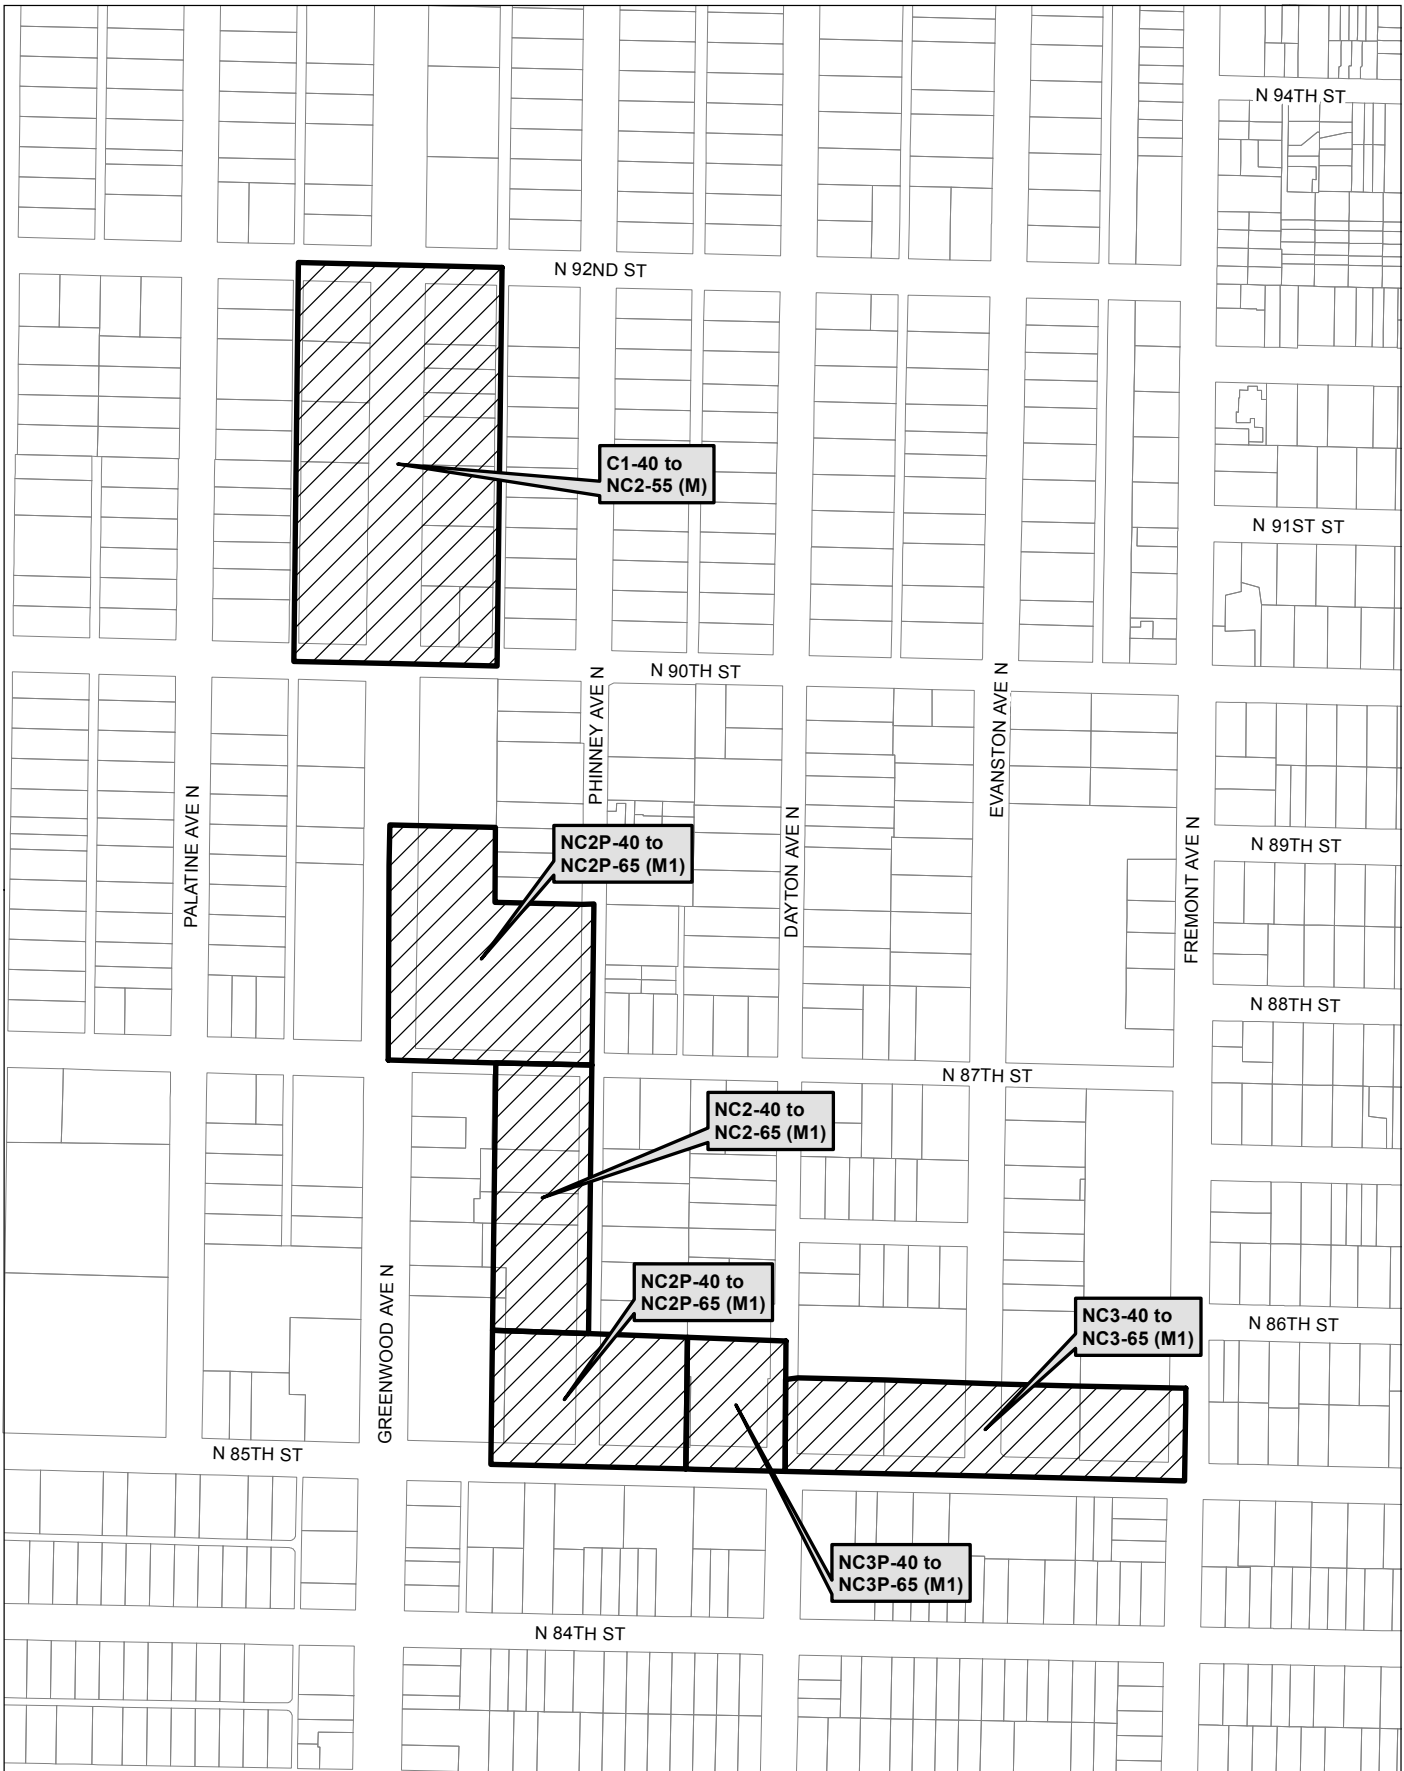

Map 5

0 285 570 1,140 ft

 Area identified for specific rezone

No warranties of any sort, including accuracy, fitness, or merchantability, accompany this product. Copyright 2019, City of Seattle. Prepared March 2019, by Council Central Staff

Map 6

0 285 570 1,140 ft

 Area identified for specific rezone

No warranties of any sort, including accuracy, fitness, or merchantability, accompany this product. Copyright 2019, City of Seattle. Prepared March 2019, by Council Central Staff

Map 7

0 170 340 680 ft

 Area identified for specific rezone

No warranties of any sort, including accuracy, fitness, or merchantability, accompany this product. Copyright 2019, City of Seattle. Prepared March 2019, by Council Central Staff