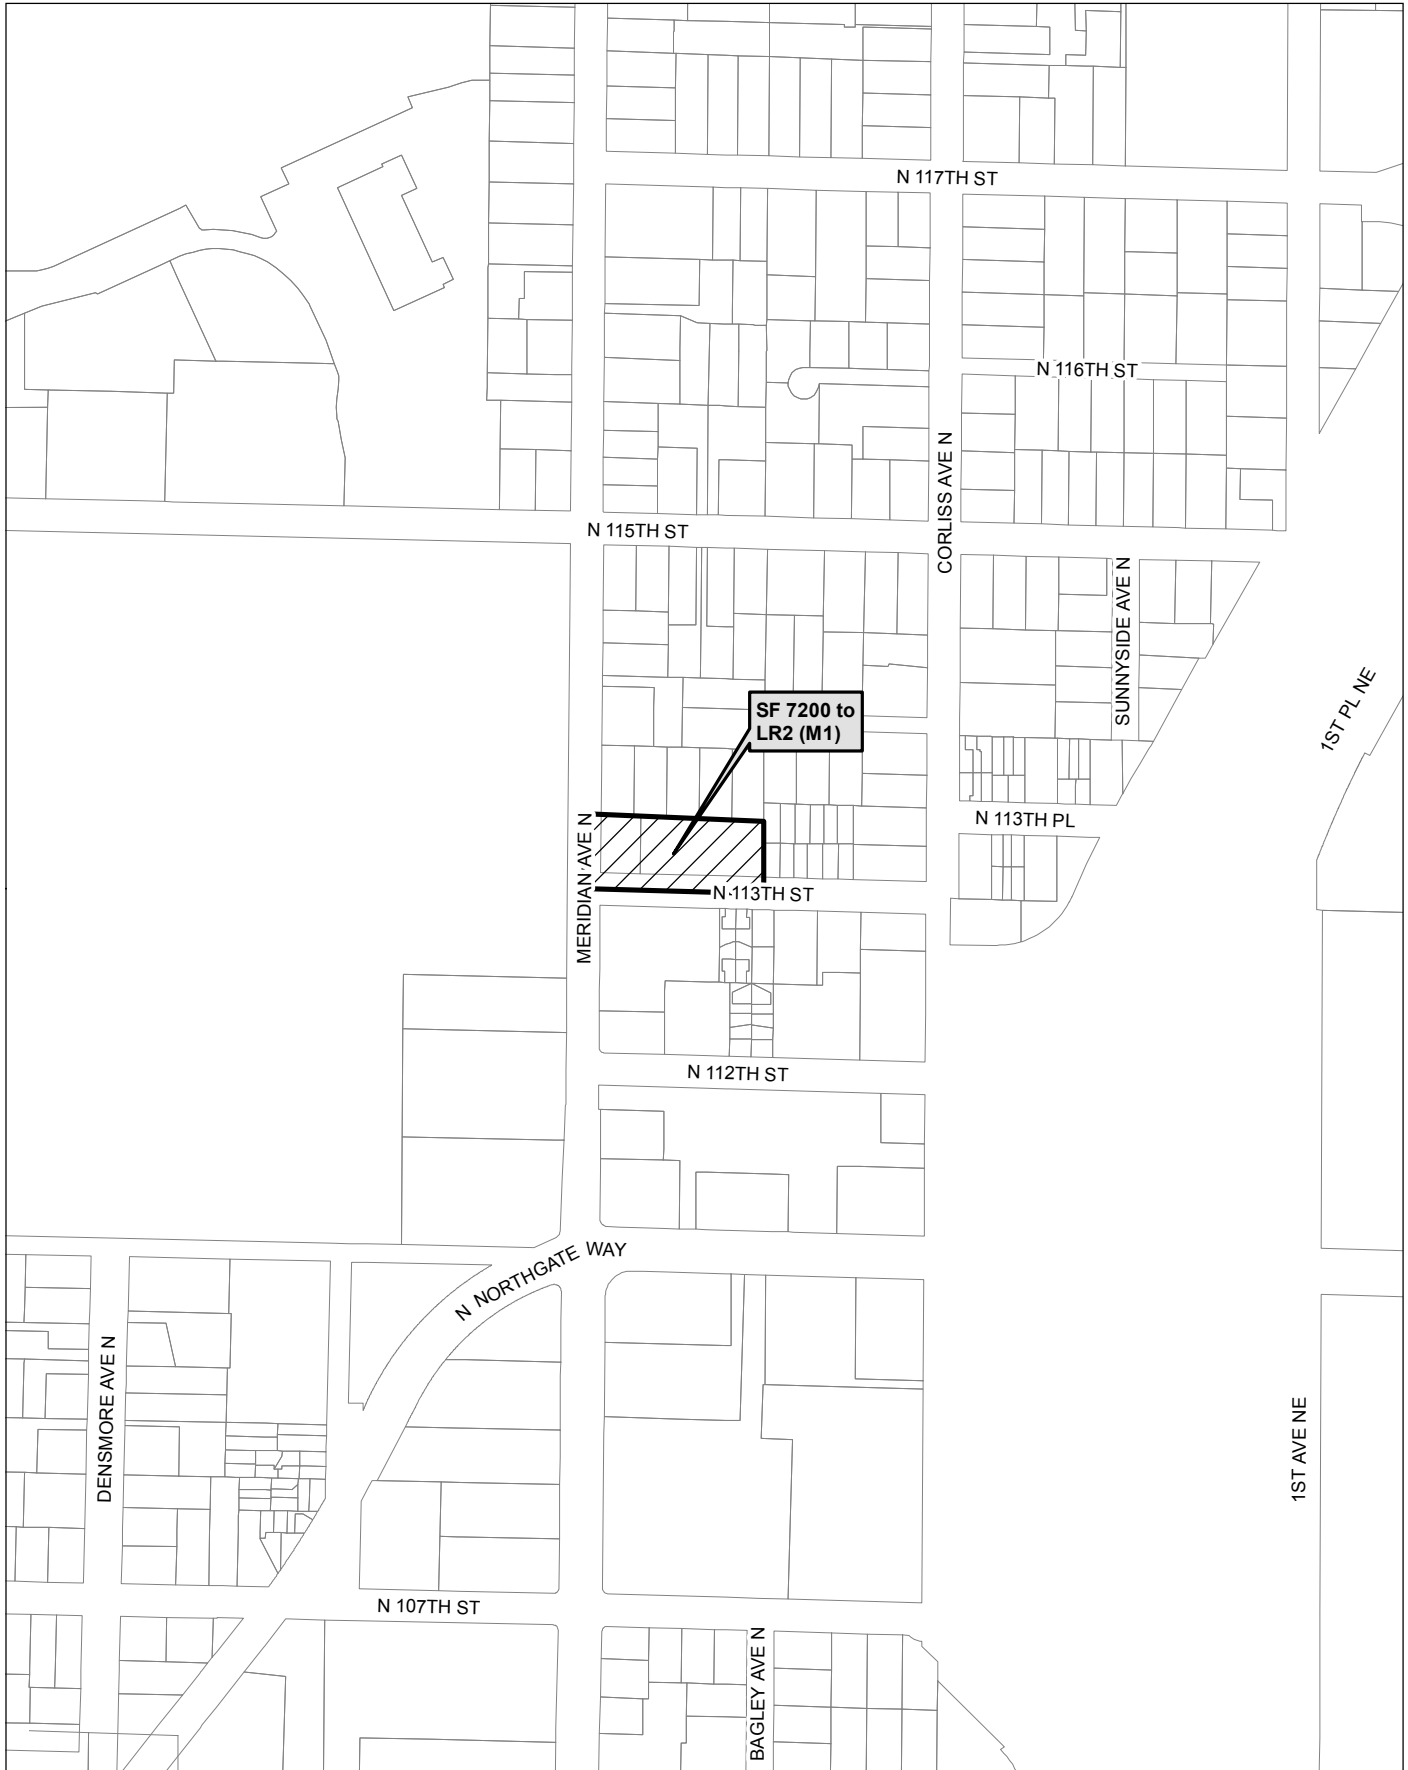

Map 55

0 190 380 760 ft

Area identified
for specific rezone

No warranties of any sort, including accuracy,
fitness, or merchantability, accompany this product.
Copyright 2019, City of Seattle.
Prepared March 2019, by Council Central Staff