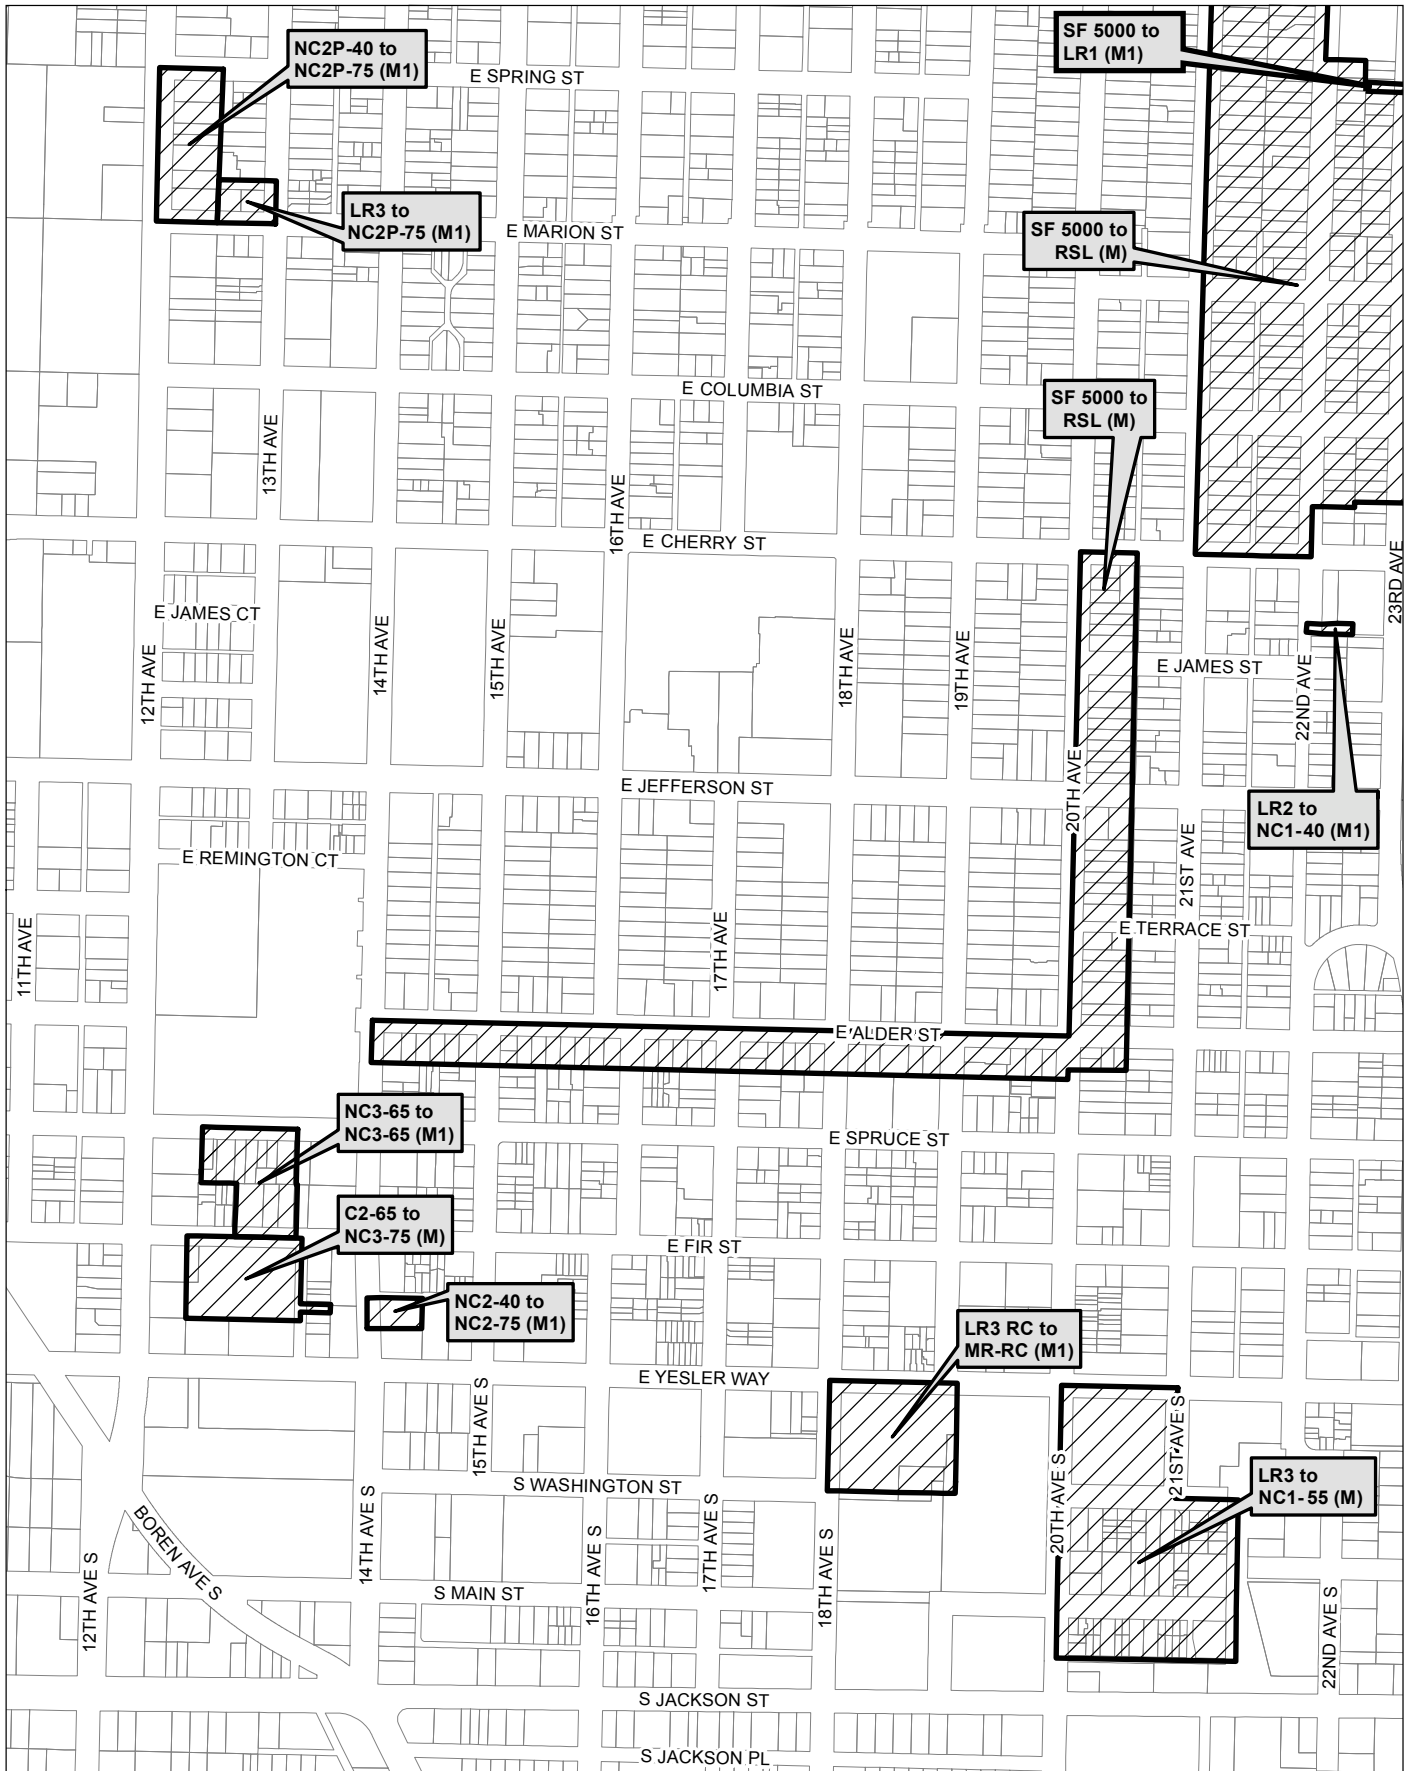

Map 29

0 275 550 1,100 ft

Area identified for specific rezone

No warranties of any sort, including accuracy, fitness, or merchantability, accompany this product. Copyright 2019, City of Seattle. Prepared March 2019, by Council Central Staff