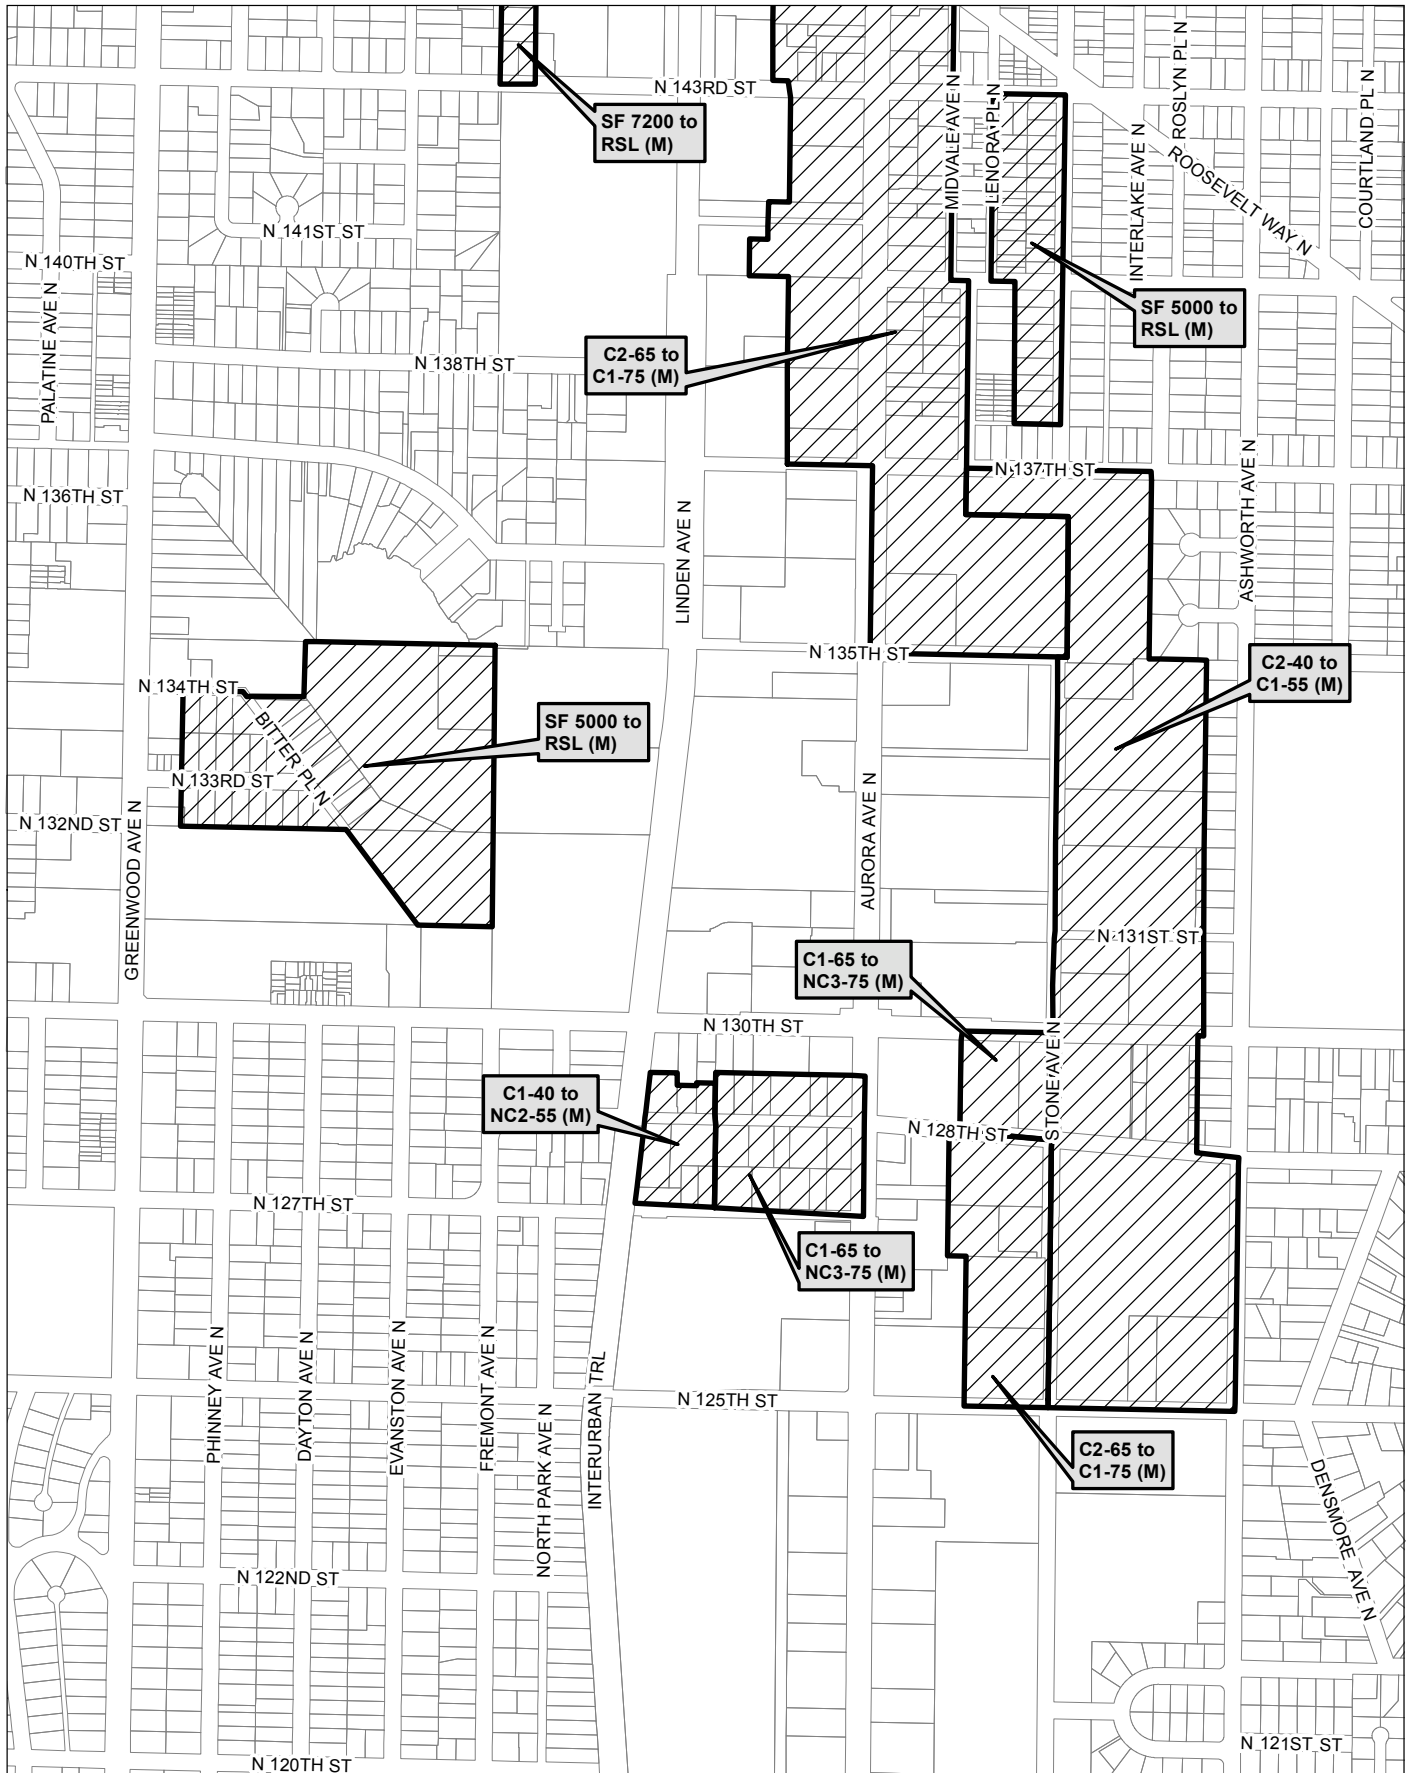

Reference Map

FOR REFERENCE PURPOSES ONLY

0 5,000 10,000 20,000 ft

Map 1

 Area identified for specific rezone

No warranties of any sort, including accuracy, fitness, or merchantability, accompany this product. Copyright 2019, City of Seattle. Prepared March 2019, by Council Central Staff

Map 2

 Area identified for specific rezone

No warranties of any sort, including accuracy, fitness, or merchantability, accompany this product. Copyright 2019, City of Seattle. Prepared March 2019, by Council Central Staff

Map 3

0 265 530 1,060 ft

 Area identified for specific rezone

No warranties of any sort, including accuracy, fitness, or merchantability, accompany this product. Copyright 2019, City of Seattle. Prepared March 2019, by Council Central Staff