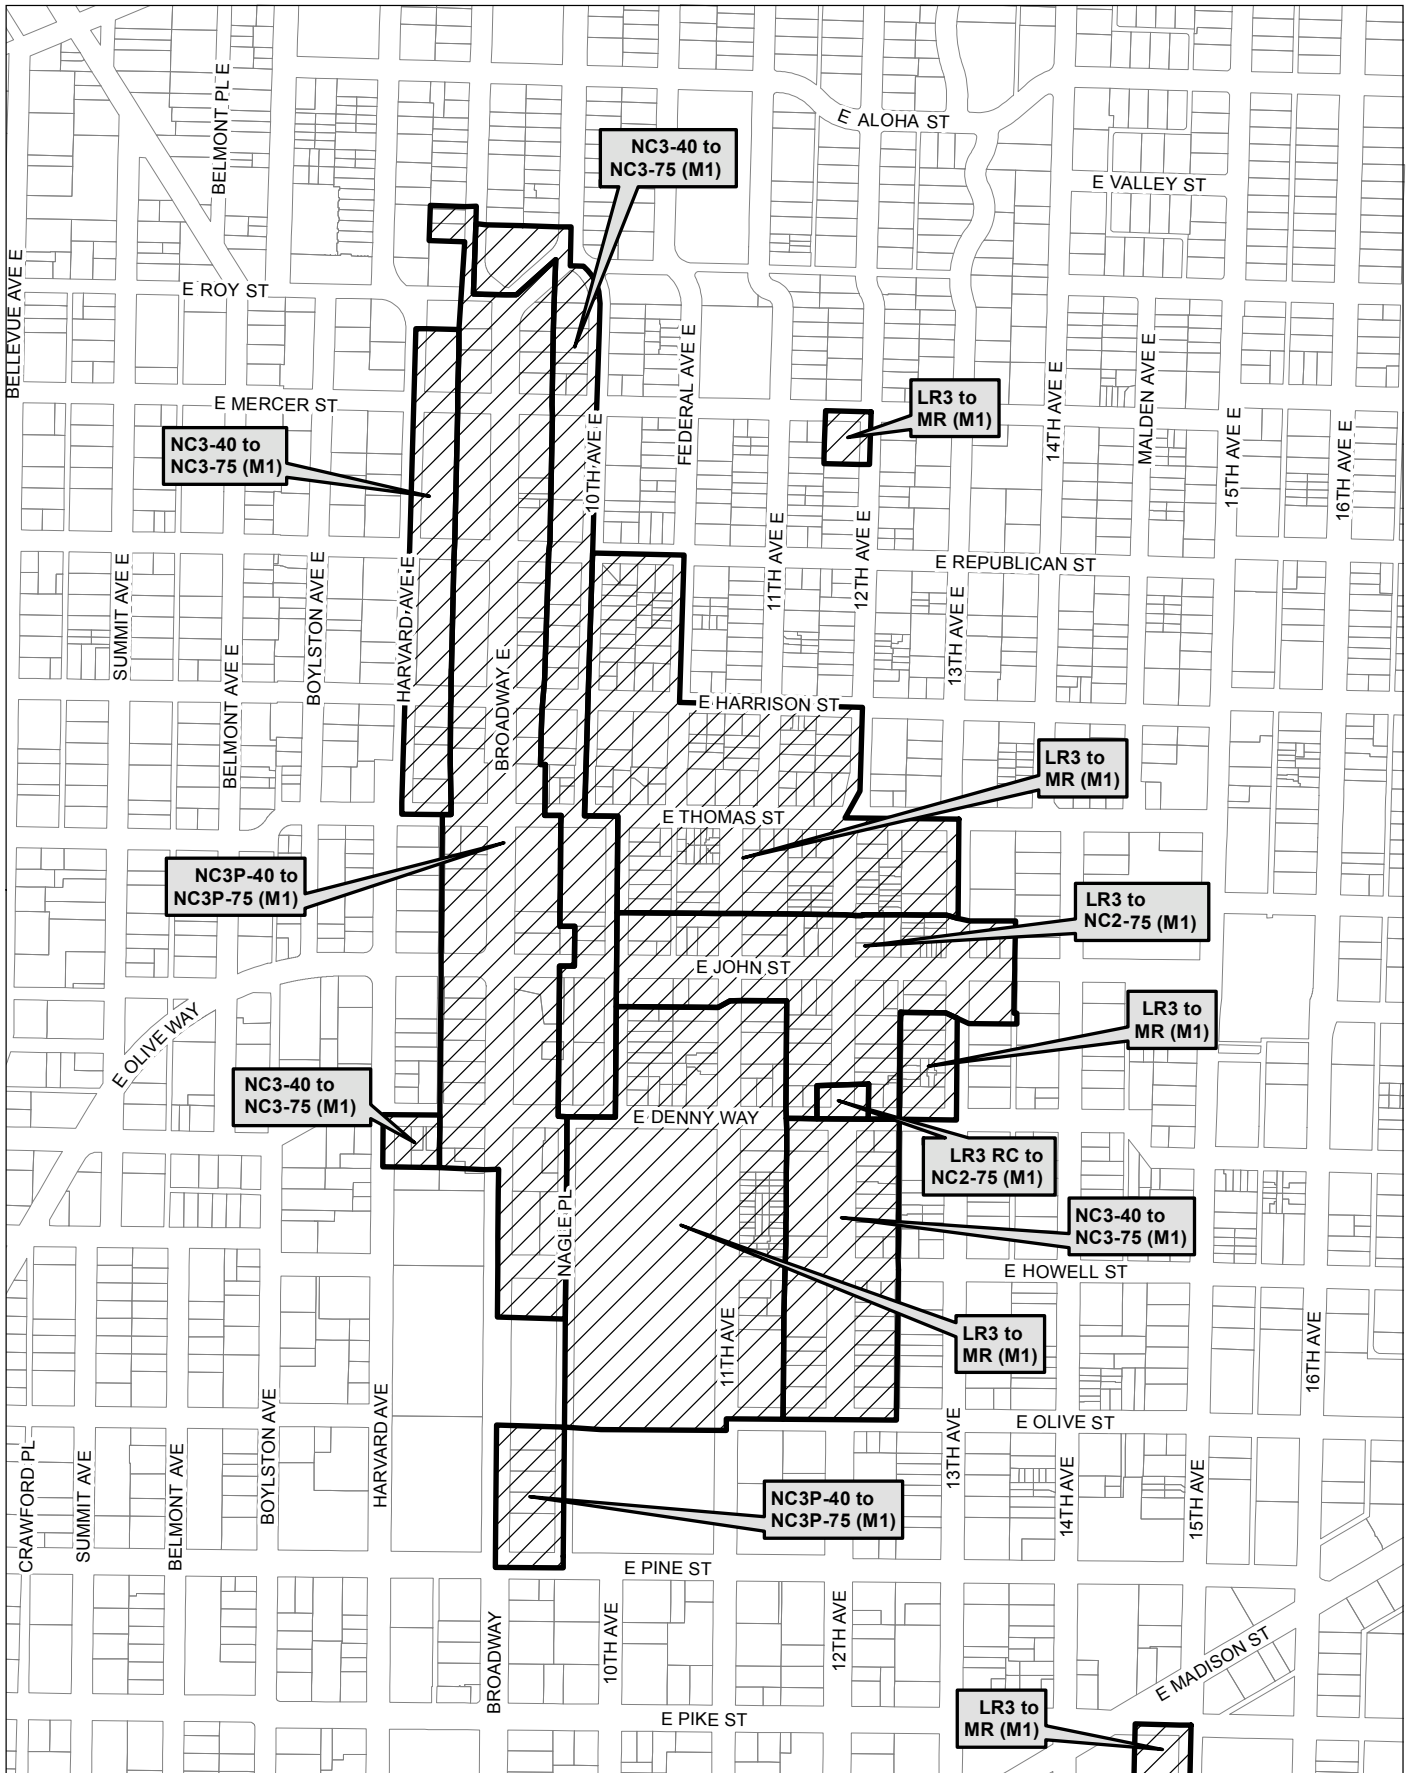

Map 25

0 280 560 1,120 ft

Area identified for specific rezone

No warranties of any sort, including accuracy, fitness, or merchantability, accompany this product. Copyright 2019, City of Seattle. Prepared March 2019, by Council Central Staff