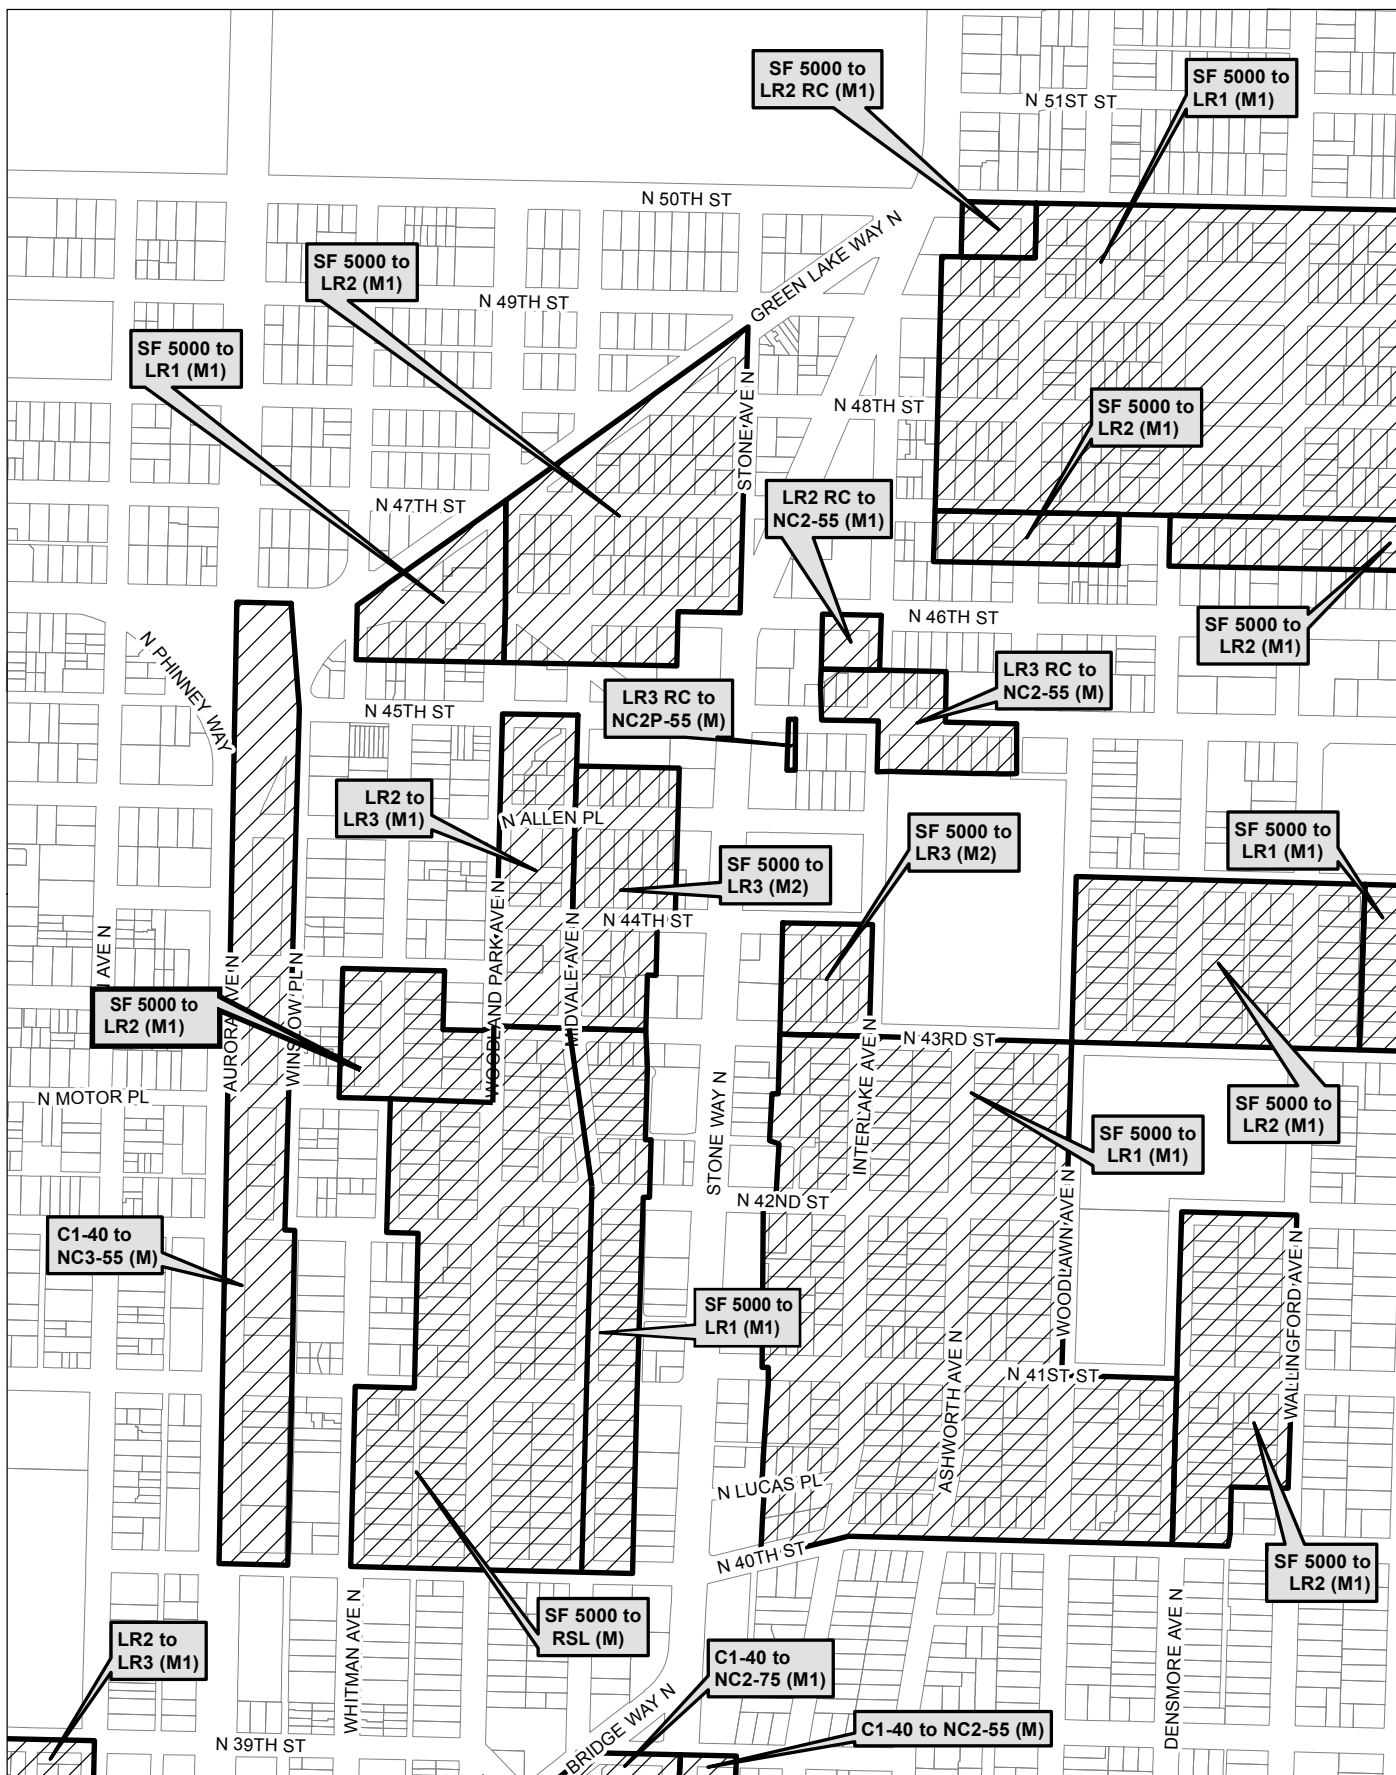

Map 16

0 225 450 900 ft

 Area identified for specific rezone

No warranties of any sort, including accuracy, fitness, or merchantability, accompany this product. Copyright 2019, City of Seattle. Prepared March 2019, by Council Central Staff

Map 17

0 255 510 1,020 ft

 Area identified for specific rezone

No warranties of any sort, including accuracy, fitness, or merchantability, accompany this product. Copyright 2019, City of Seattle. Prepared March 2019, by Council Central Staff