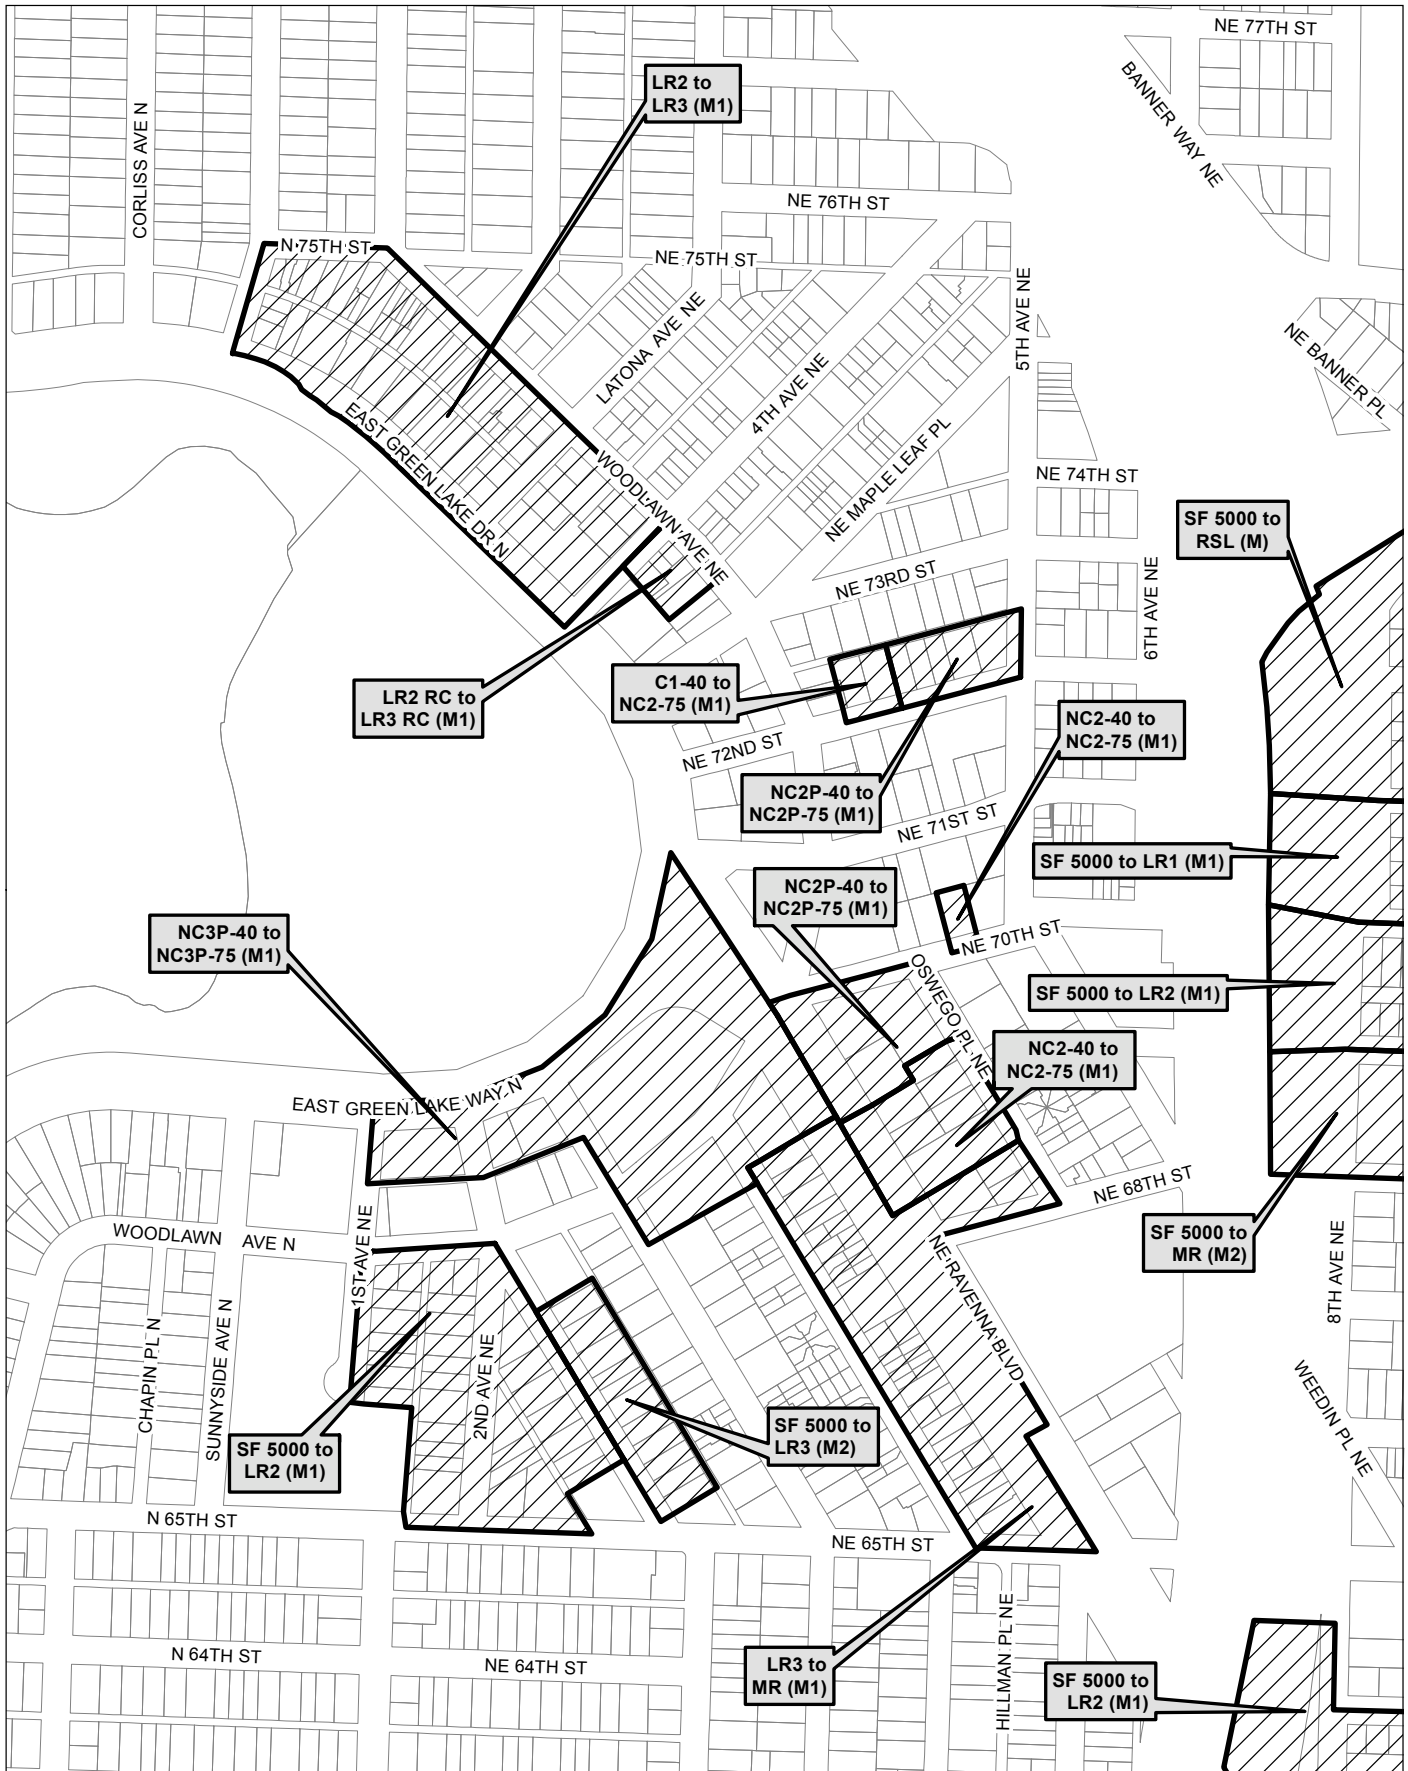

Map 17

0 255 510 1,020 ft

 Area identified for specific rezone

No warranties of any sort, including accuracy, fitness, or merchantability, accompany this product. Copyright 2019, City of Seattle. Prepared March 2019, by Council Central Staff

Map 18

0 255 510 1,020 ft

 Area identified for specific rezone

No warranties of any sort, including accuracy, fitness, or merchantability, accompany this product. Copyright 2019, City of Seattle. Prepared March 2019, by Council Central Staff

Map 19

 Area identified for specific rezone

No warranties of any sort, including accuracy, fitness, or merchantability, accompany this product. Copyright 2019, City of Seattle. Prepared March 2019, by Council Central Staff

Map 20

 Area identified for specific rezone

No warranties of any sort, including accuracy, fitness, or merchantability, accompany this product. Copyright 2019, City of Seattle. Prepared March 2019, by Council Central Staff