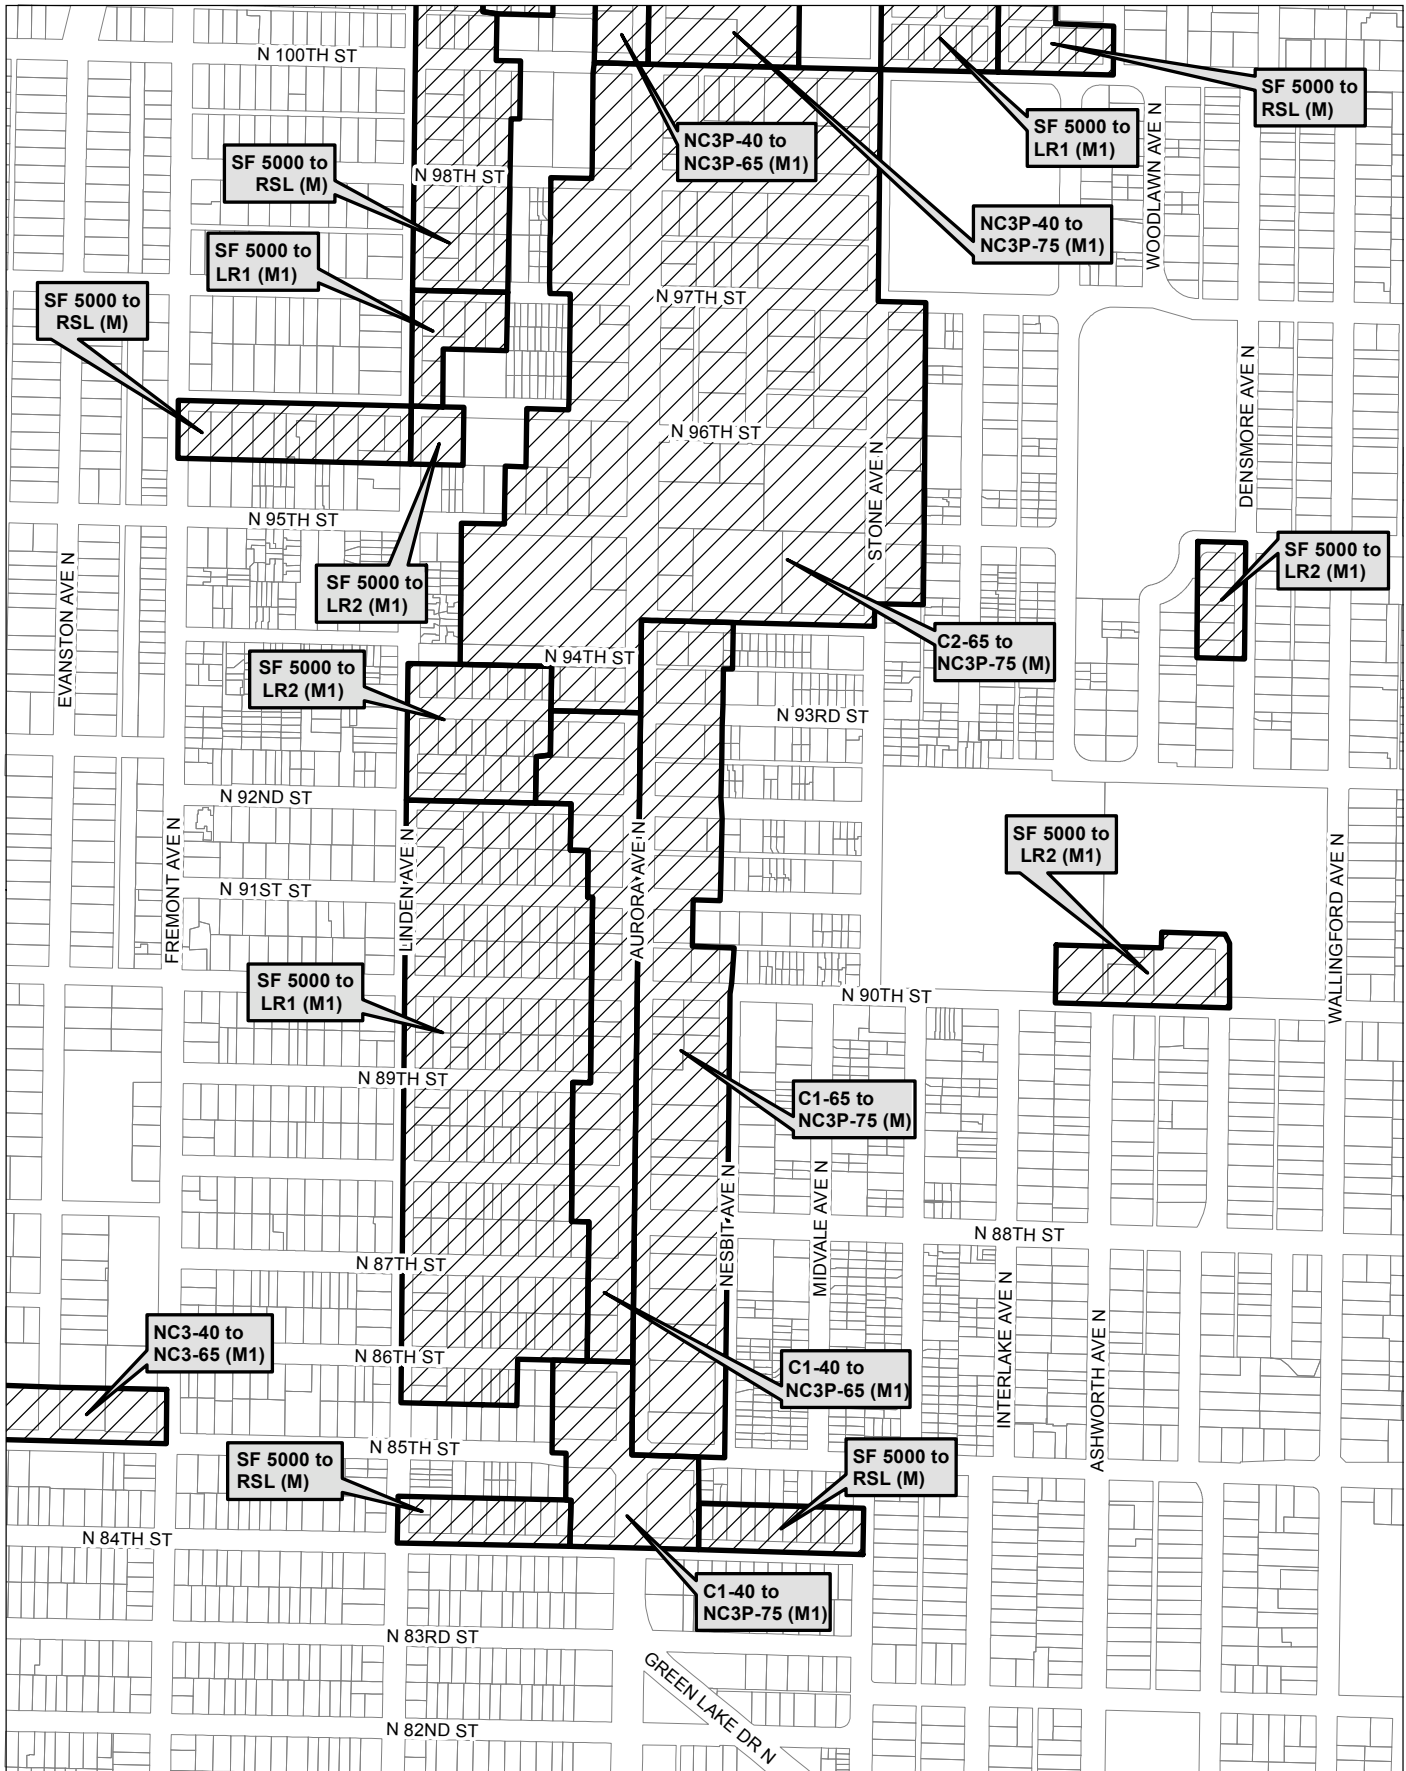

Map 5

0 285 570 1,140 ft

 Area identified for specific rezone

No warranties of any sort, including accuracy, fitness, or merchantability, accompany this product. Copyright 2019, City of Seattle. Prepared March 2019, by Council Central Staff

Map 6

0 285 570 1,140 ft

 Area identified for specific rezone

No warranties of any sort, including accuracy, fitness, or merchantability, accompany this product. Copyright 2019, City of Seattle. Prepared March 2019, by Council Central Staff