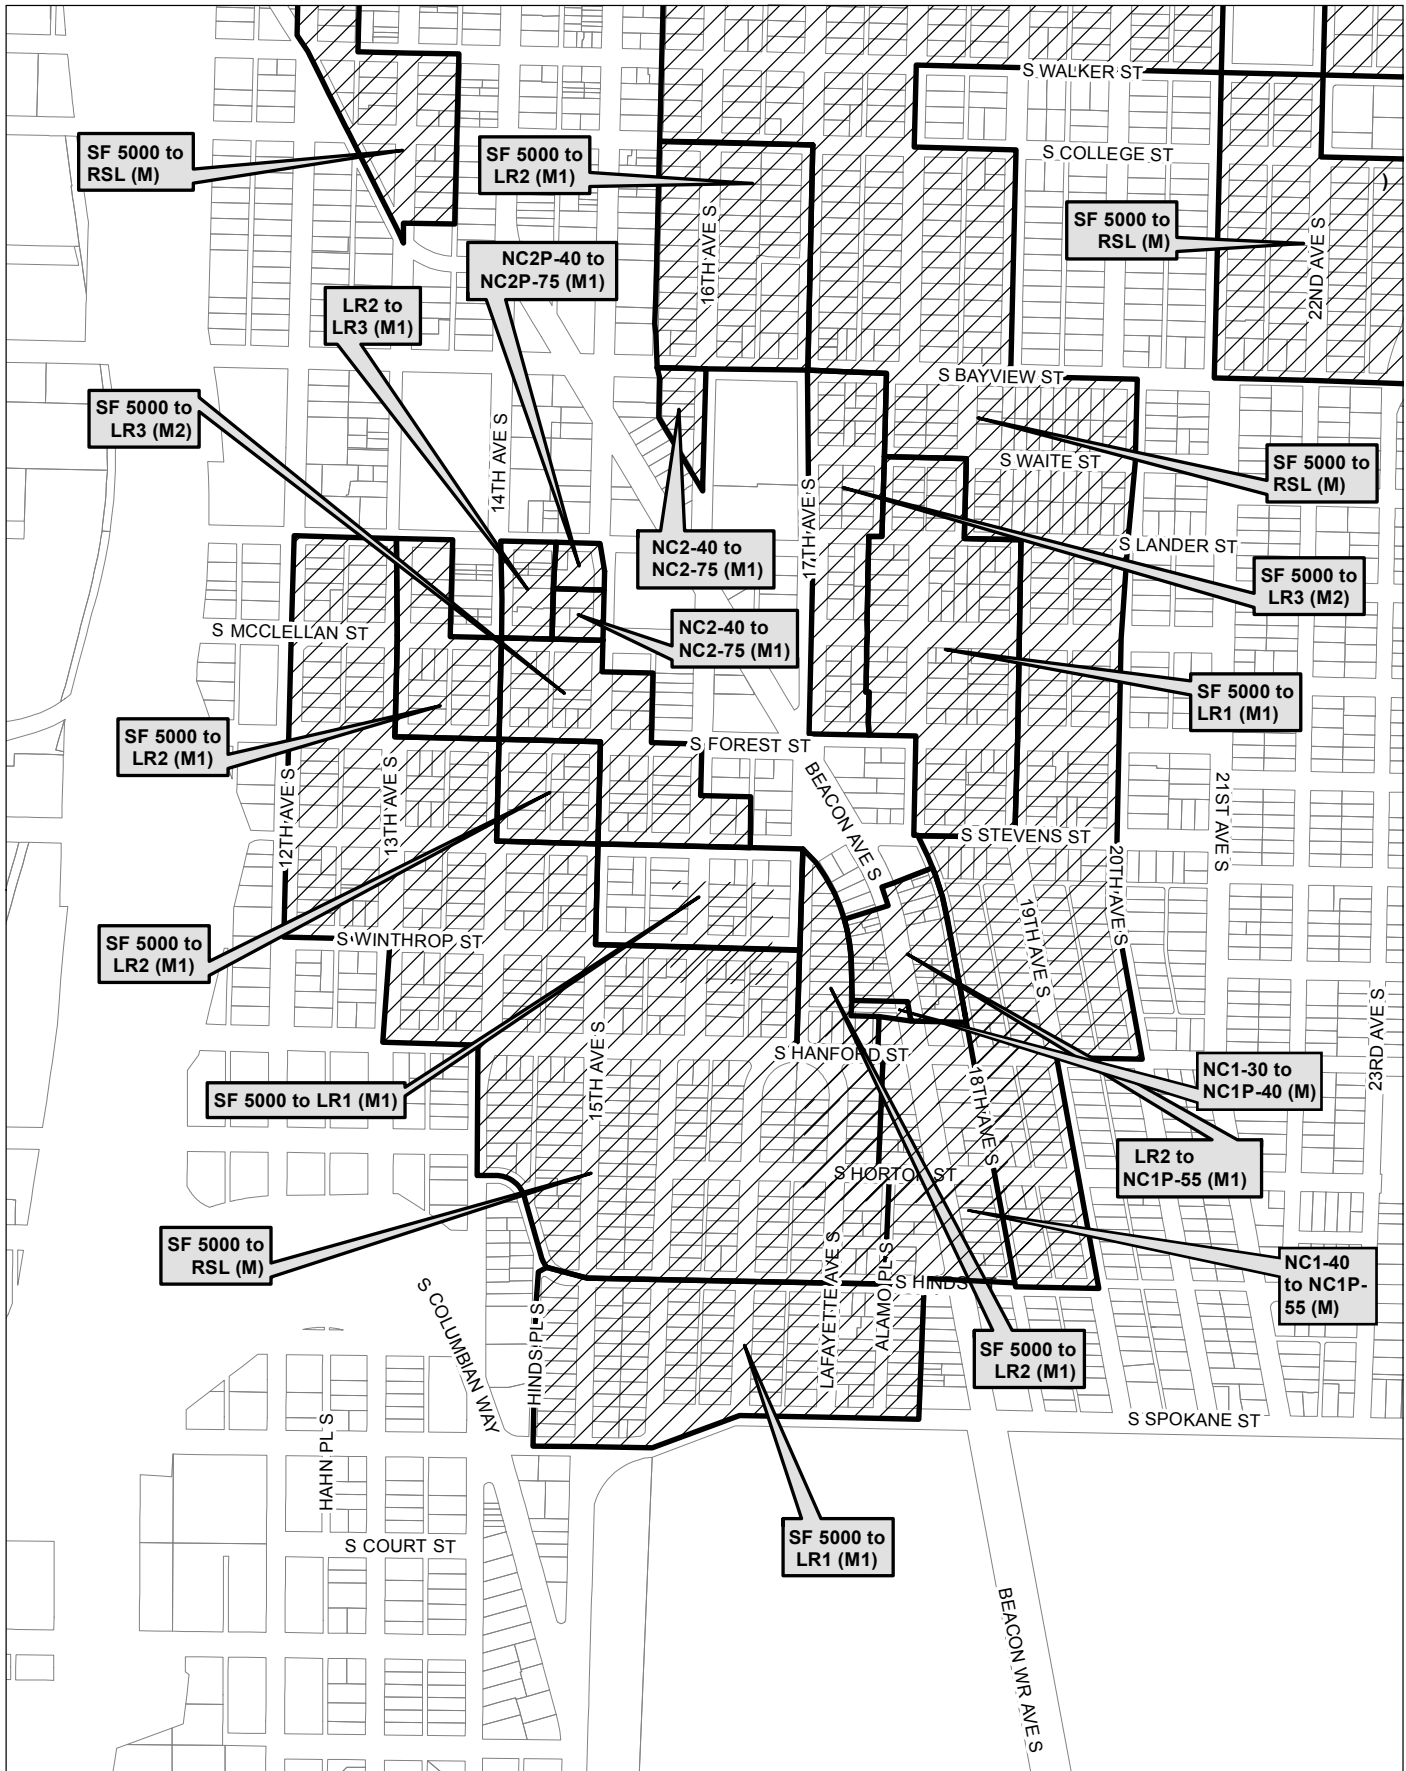

Map 35

0 315 630 1,260 ft

Area identified for specific rezone

No warranties of any sort, including accuracy, fitness, or merchantability, accompany this product. Copyright 2019, City of Seattle. Prepared March 2019, by Council Central Staff