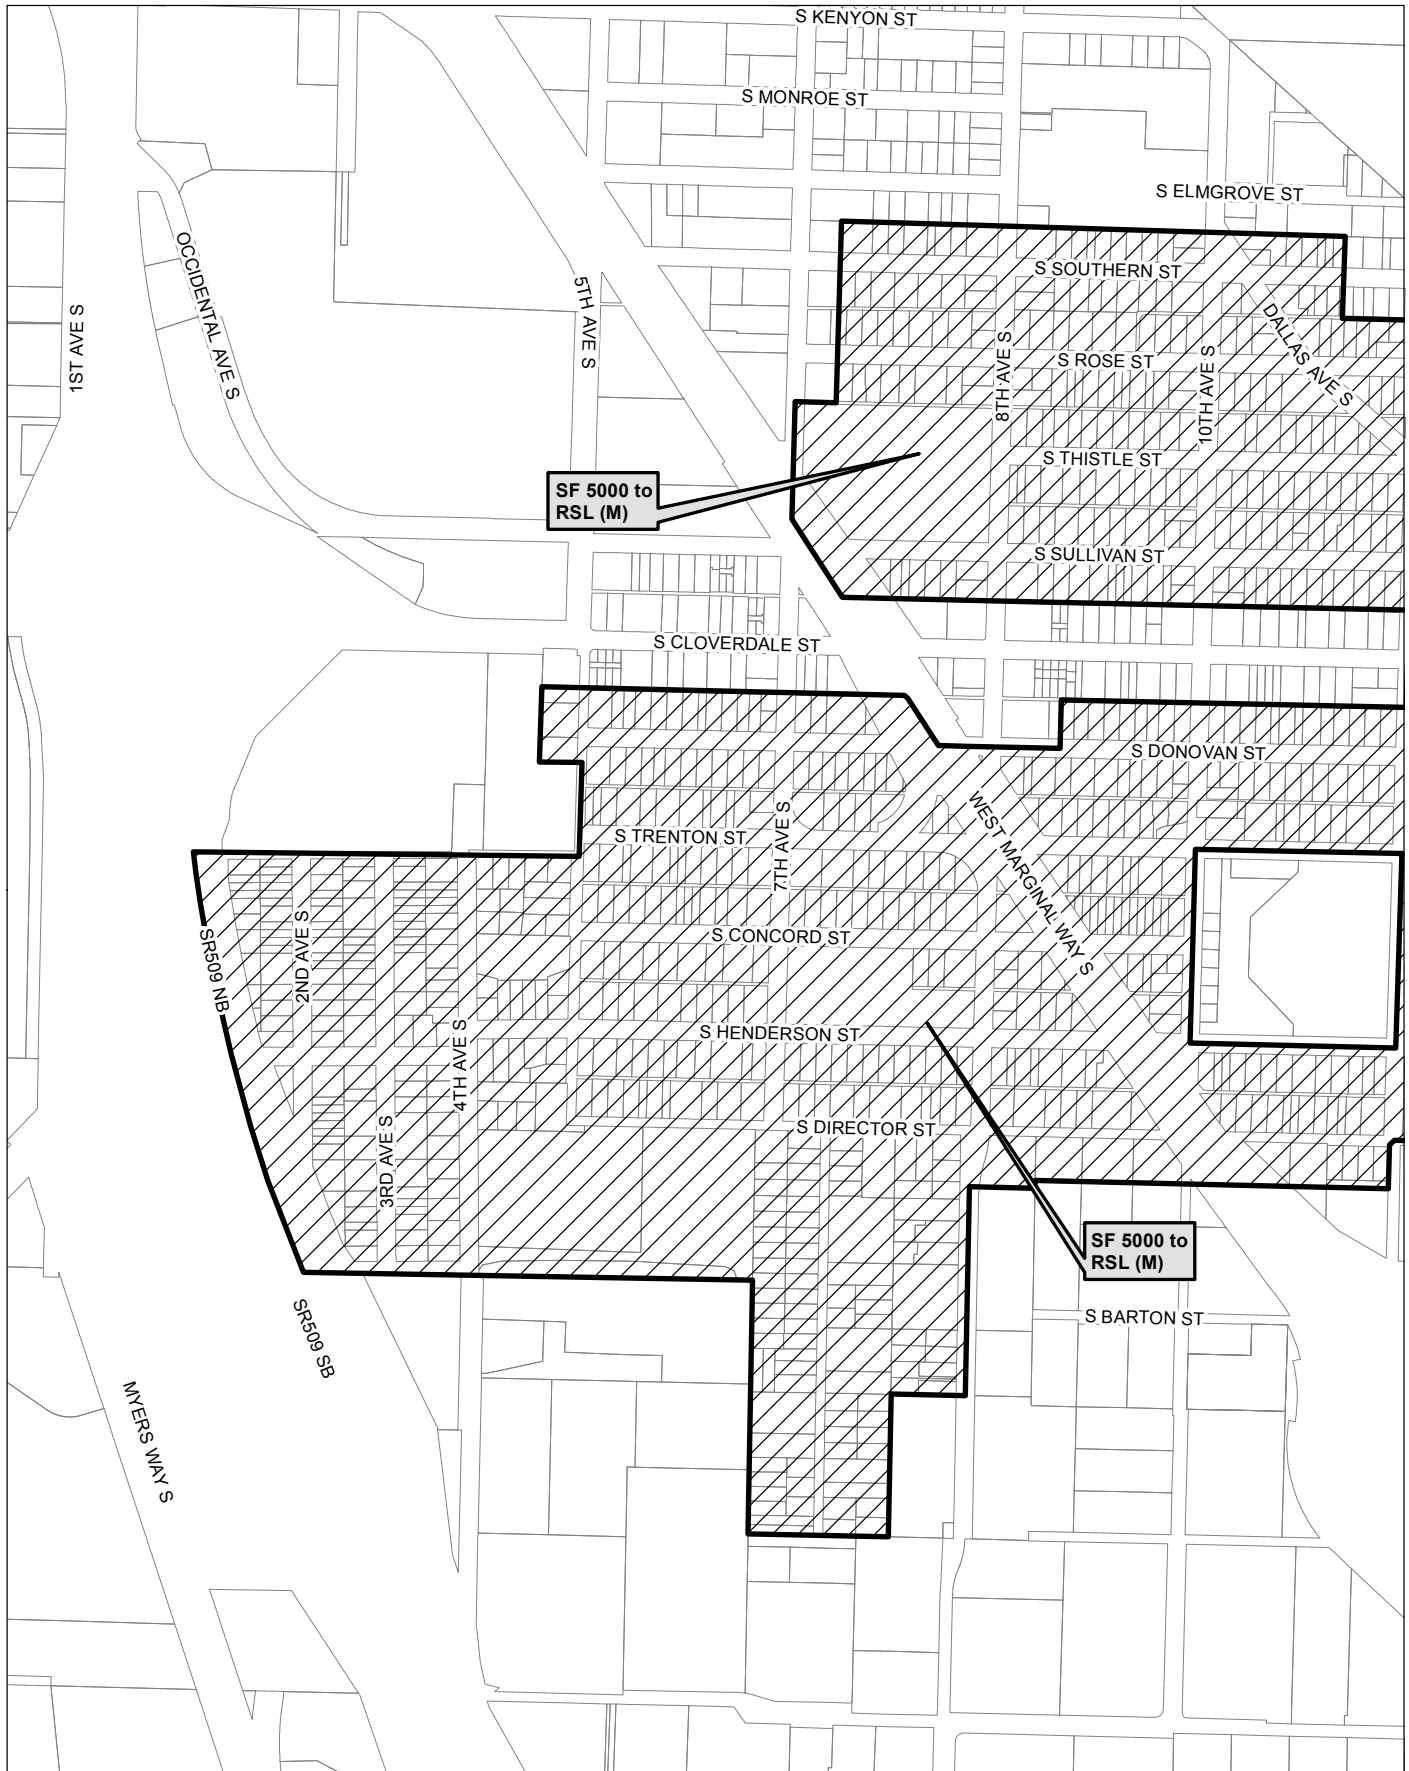

Map 44

Area identified for specific rezone

No warranties of any sort, including accuracy, fitness, or merchantability, accompany this product. Copyright 2019, City of Seattle. Prepared March 2019, by Council Central Staff