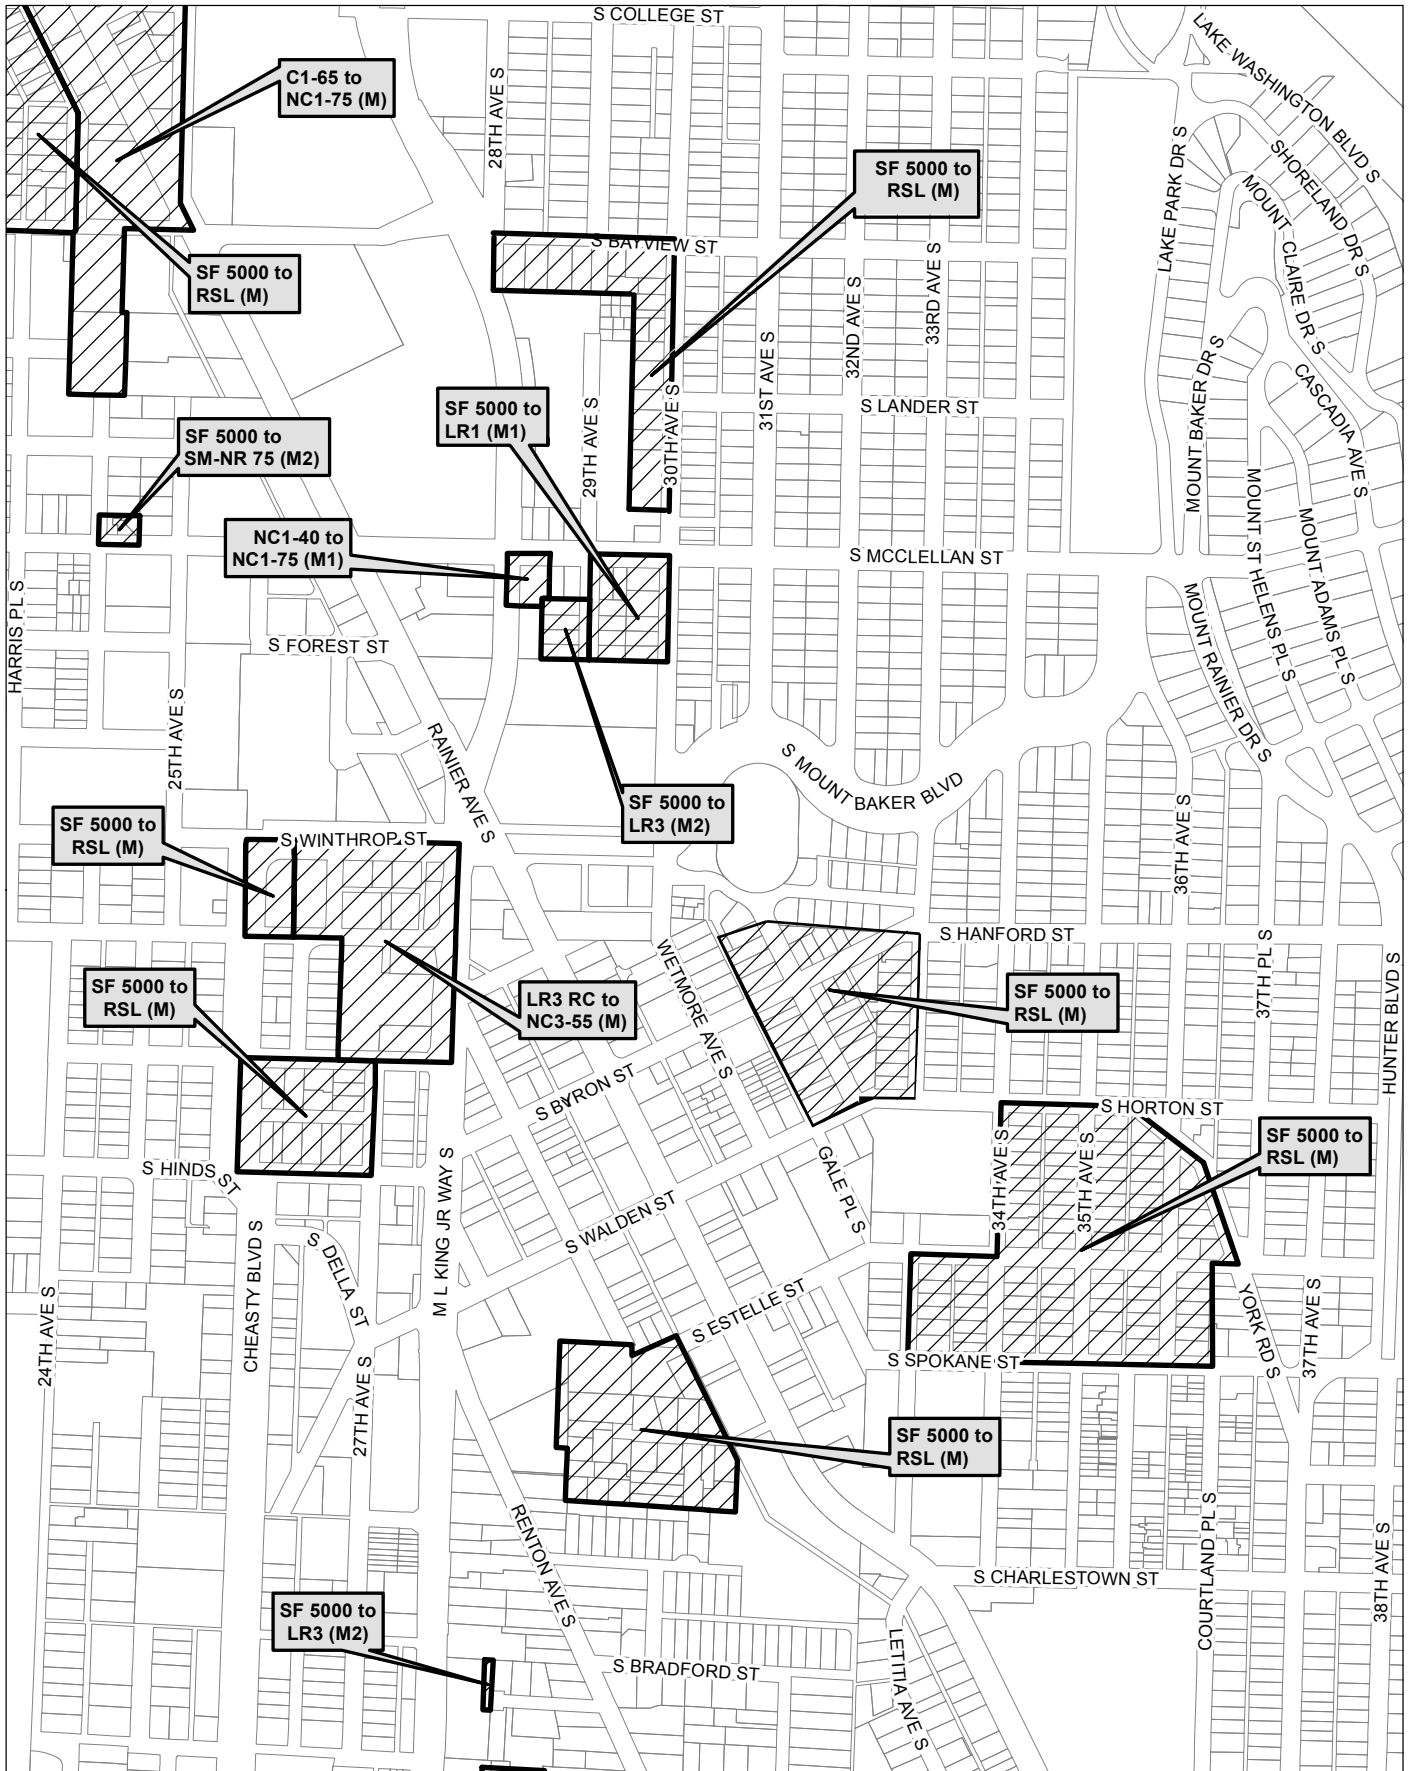

Map 36

Area identified for specific rezone

No warranties of any sort, including accuracy, fitness, or merchantability, accompany this product. Copyright 2019, City of Seattle. Prepared March 2019, by Council Central Staff