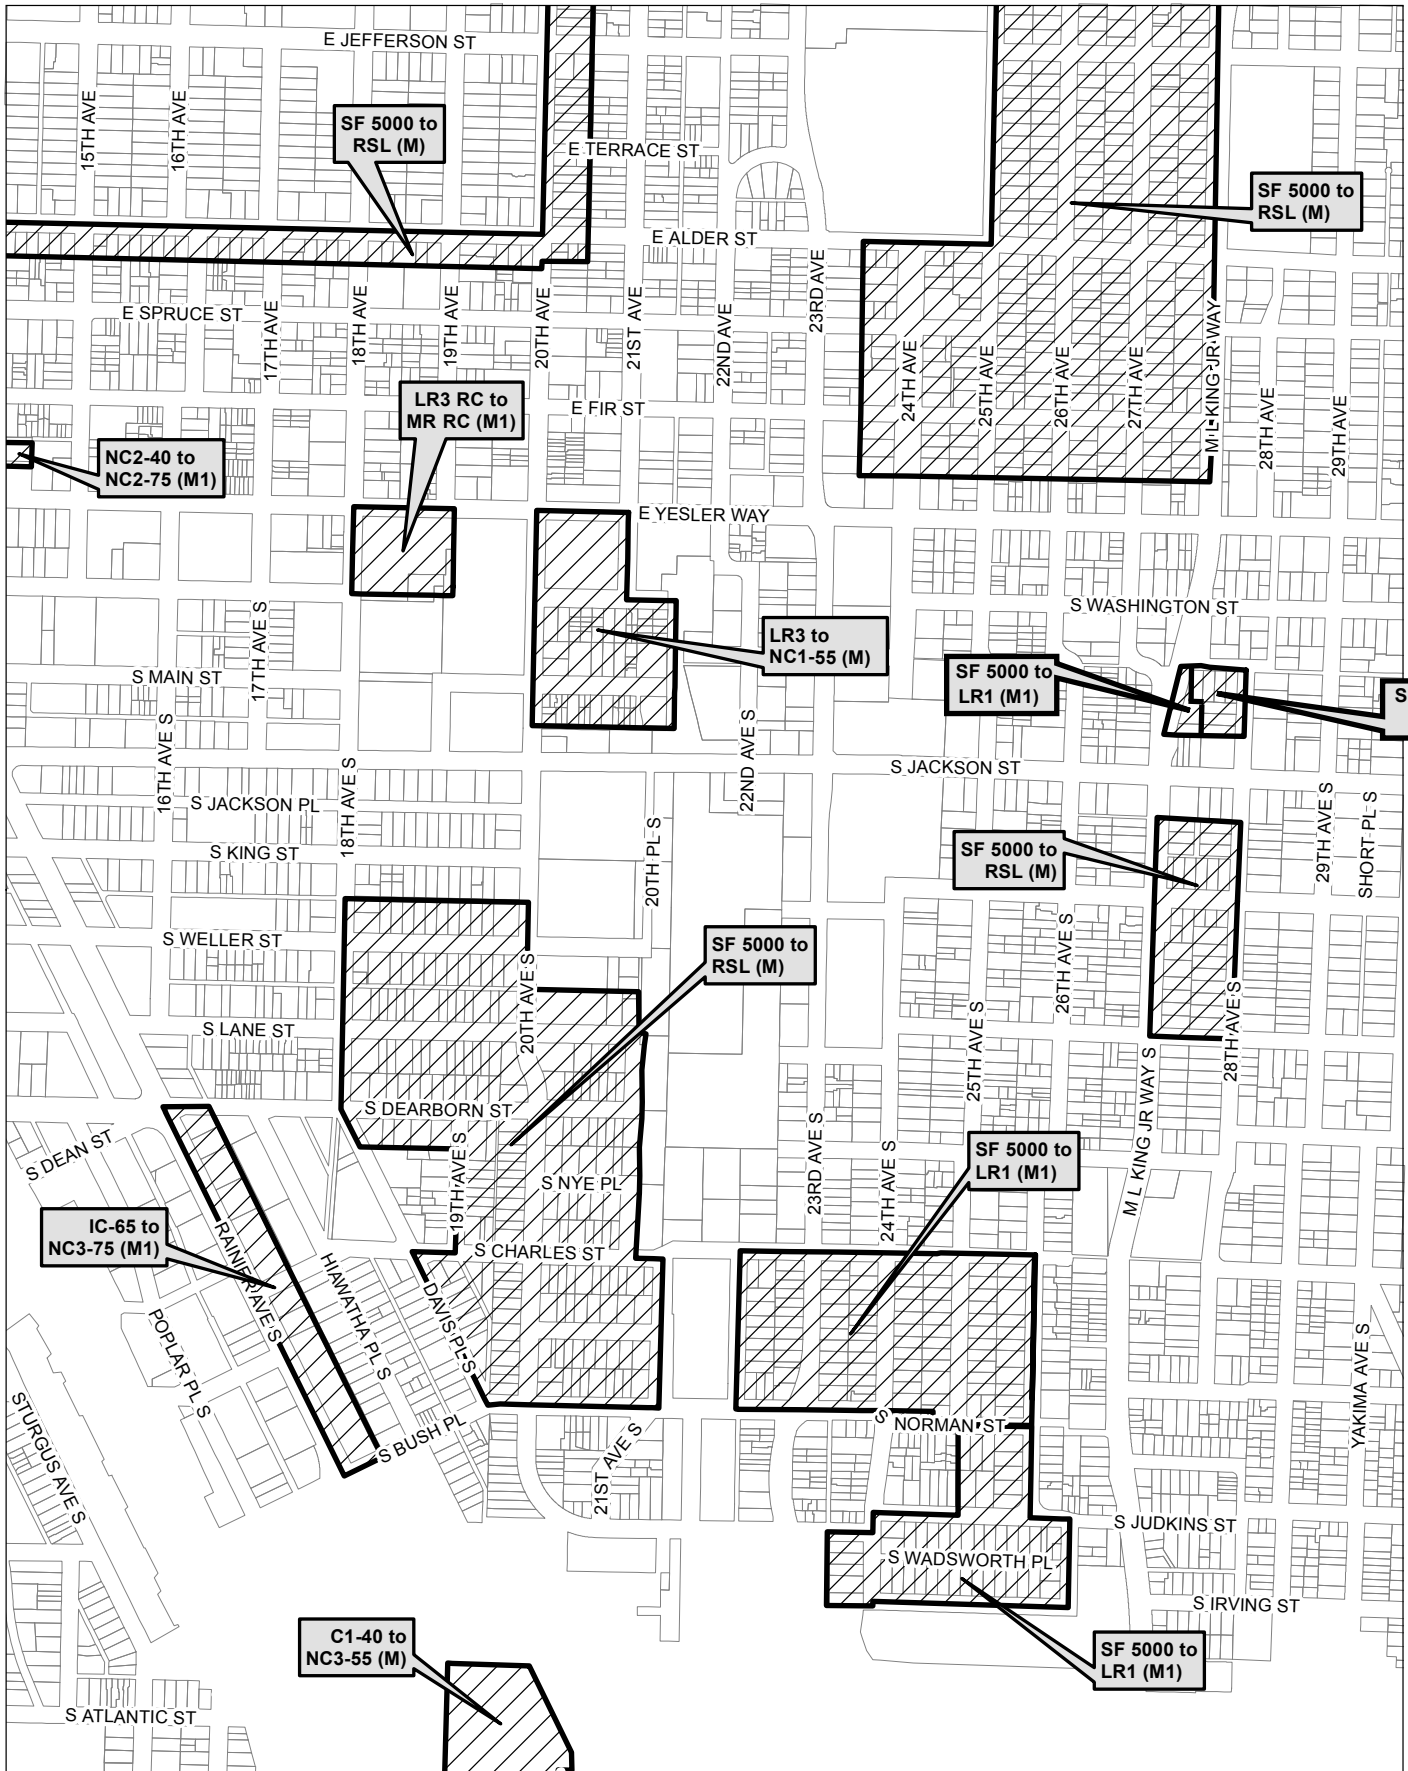

Map 31

Area identified for specific rezone

No warranties of any sort, including accuracy, fitness, or merchantability, accompany this product. Copyright 2019, City of Seattle. Prepared March 2019, by Council Central Staff