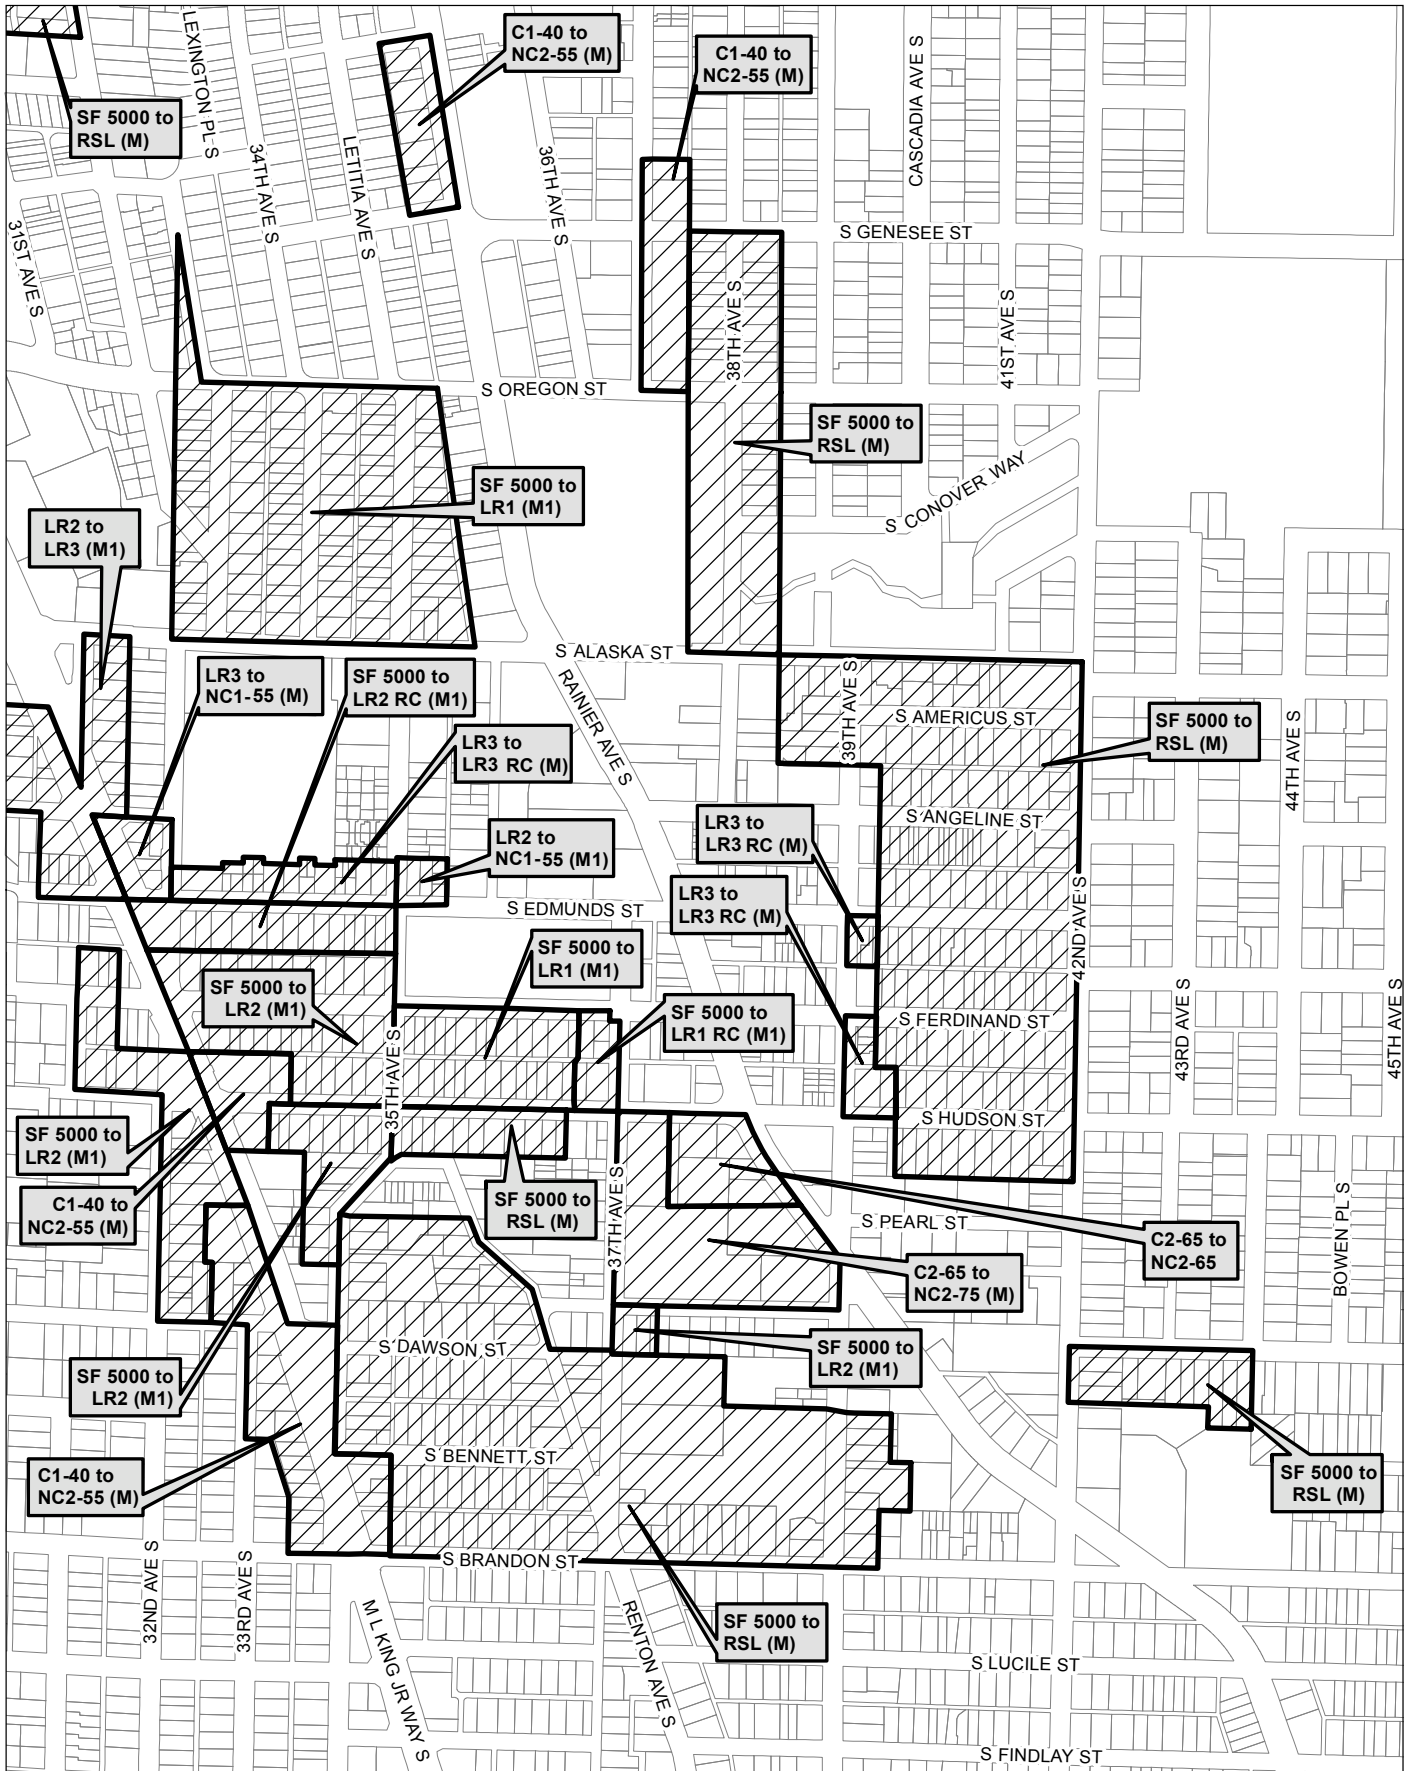

Map 38

0 290 580 1,160 ft

Area identified for specific rezone

No warranties of any sort, including accuracy, fitness, or merchantability, accompany this product. Copyright 2019, City of Seattle. Prepared March 2019, by Council Central Staff