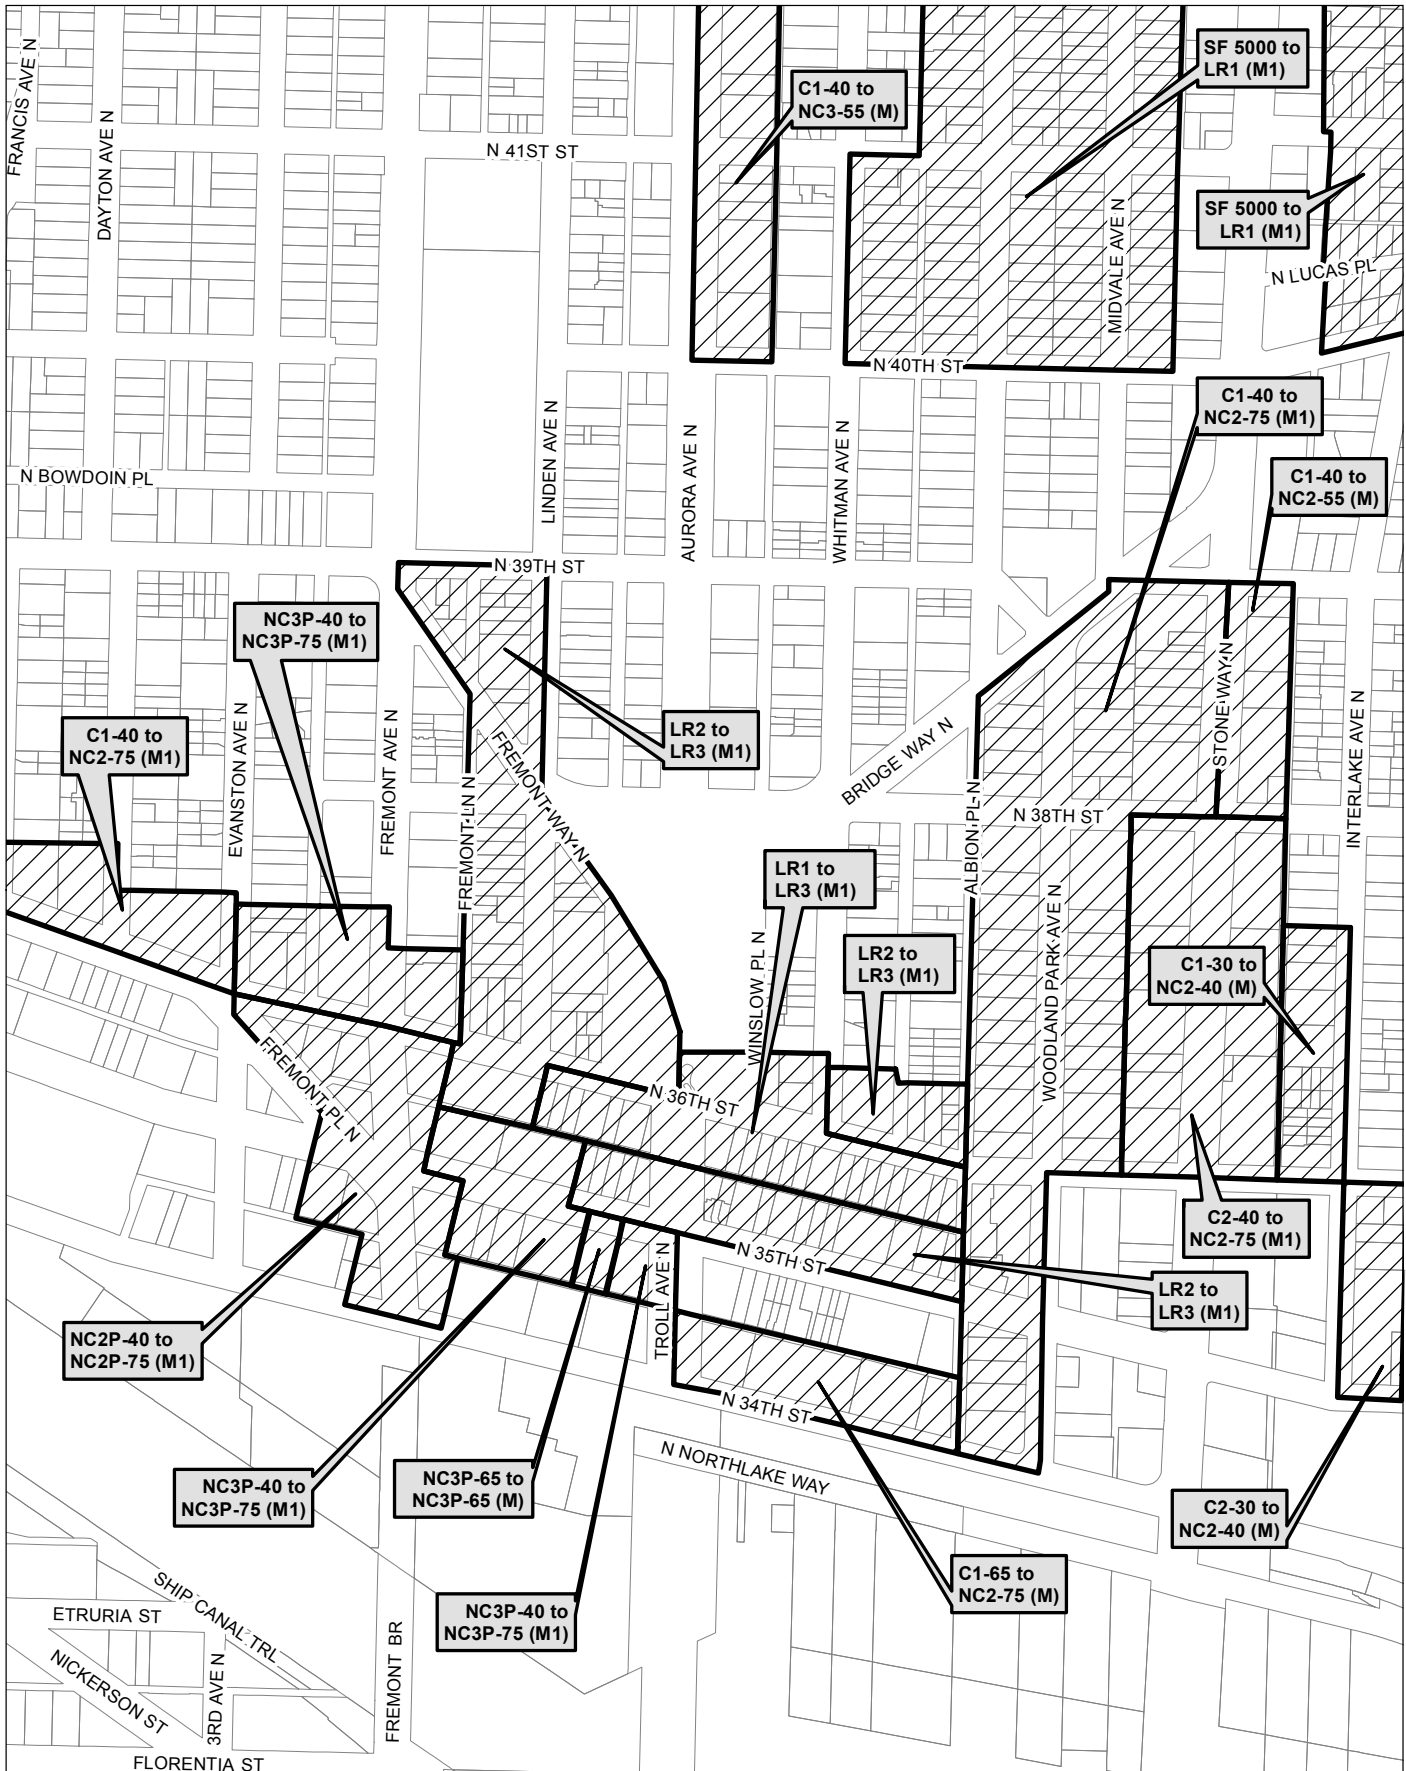

Map 12

0 225 450 900 ft

 Area identified for specific rezone

No warranties of any sort, including accuracy, fitness, or merchantability, accompany this product. Copyright 2019, City of Seattle. Prepared March 2019, by Council Central Staff

Map 15

0 225 450 900 ft

 Area identified for specific rezone

No warranties of any sort, including accuracy, fitness, or merchantability, accompany this product. Copyright 2019, City of Seattle. Prepared March 2019, by Council Central Staff