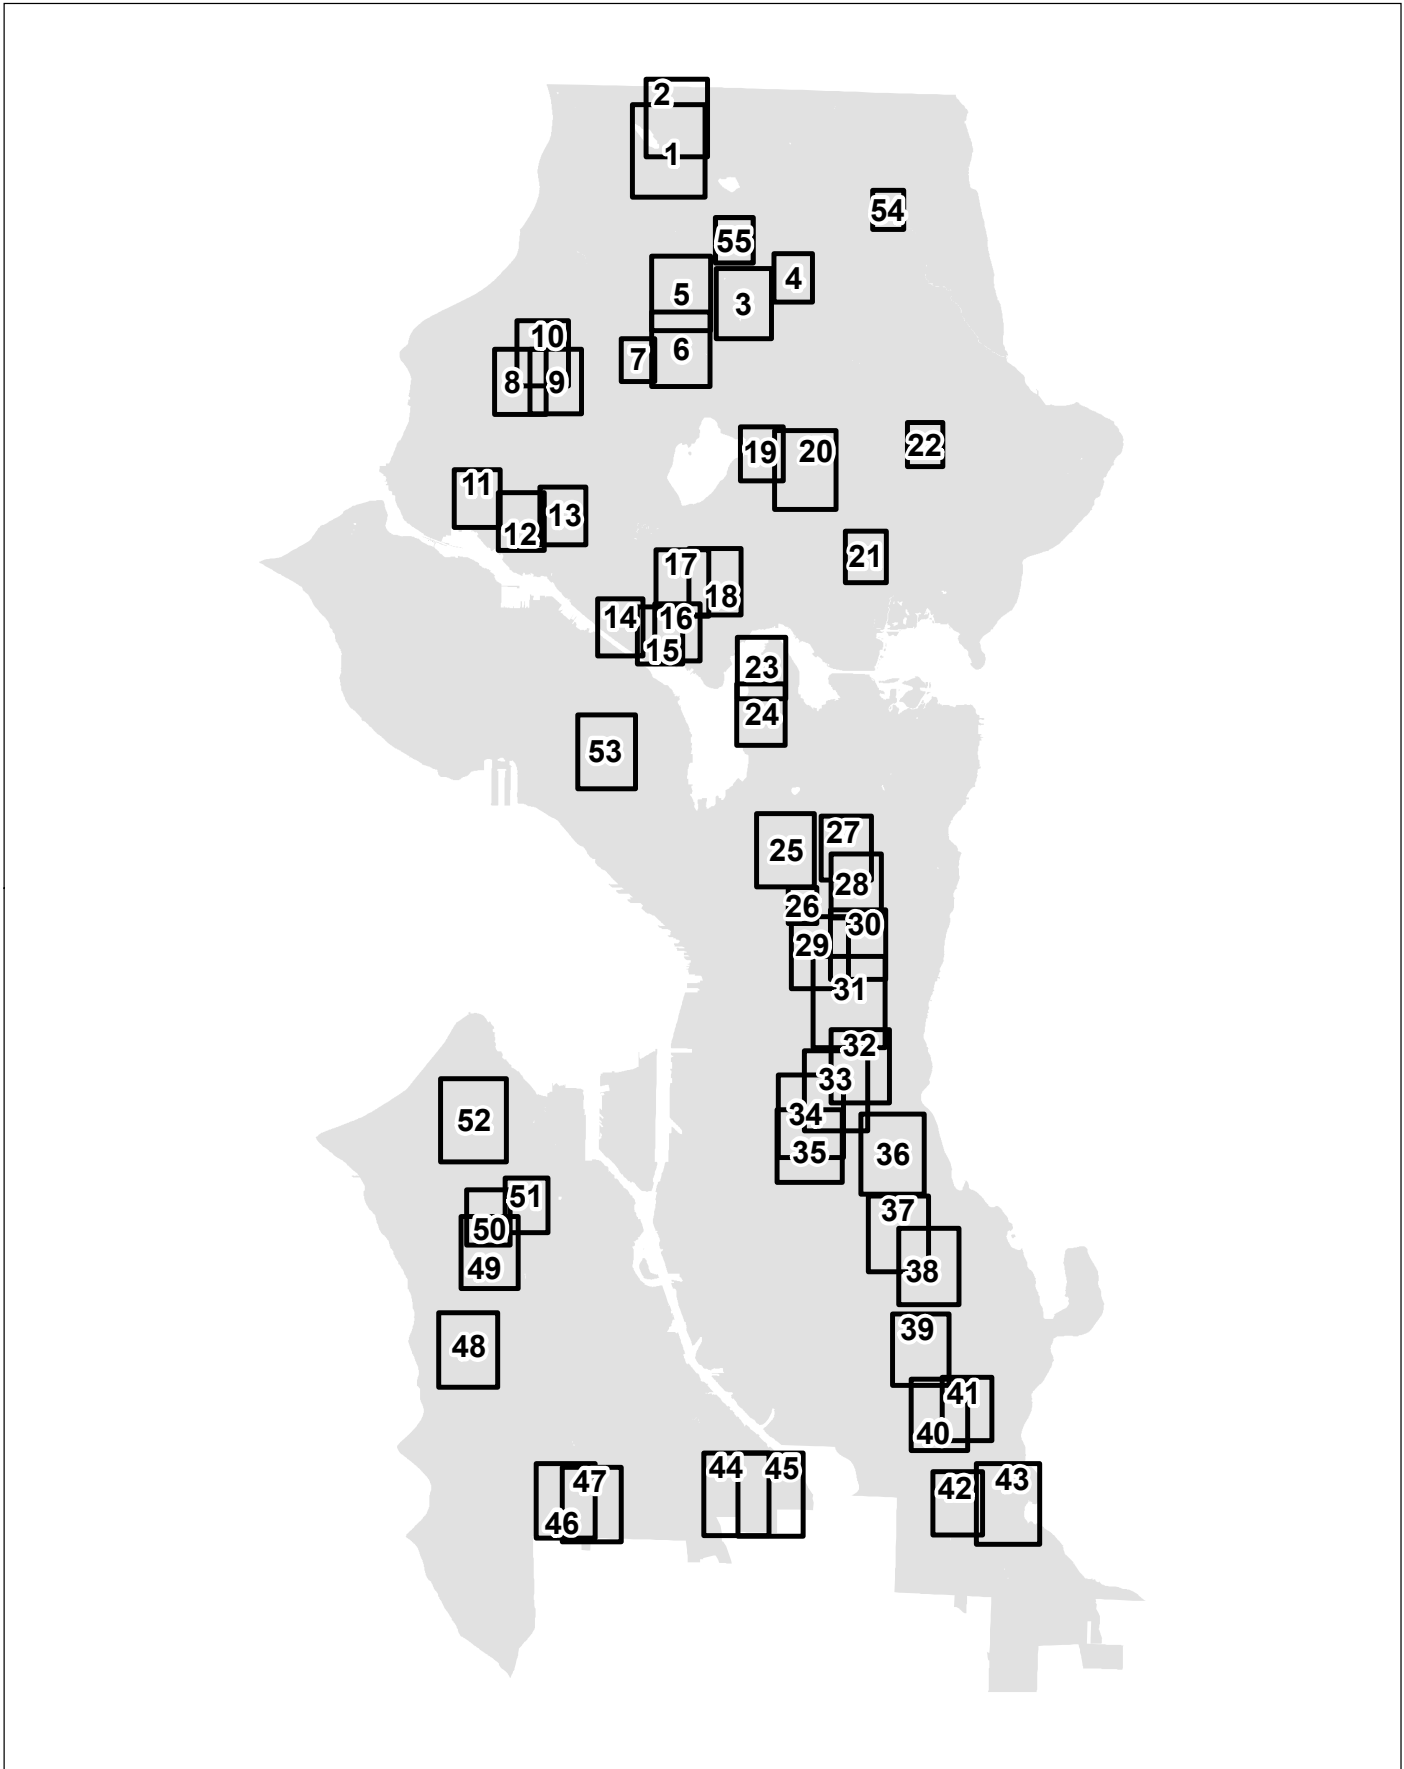

Reference Map

FOR REFERENCE PURPOSES ONLY

0 5,000 10,000 20,000 ft

Map 1

 Area identified for specific rezone

No warranties of any sort, including accuracy, fitness, or merchantability, accompany this product. Copyright 2019, City of Seattle. Prepared March 2019, by Council Central Staff

Map 2

 Area identified for specific rezone

No warranties of any sort, including accuracy, fitness, or merchantability, accompany this product. Copyright 2019, City of Seattle. Prepared March 2019, by Council Central Staff