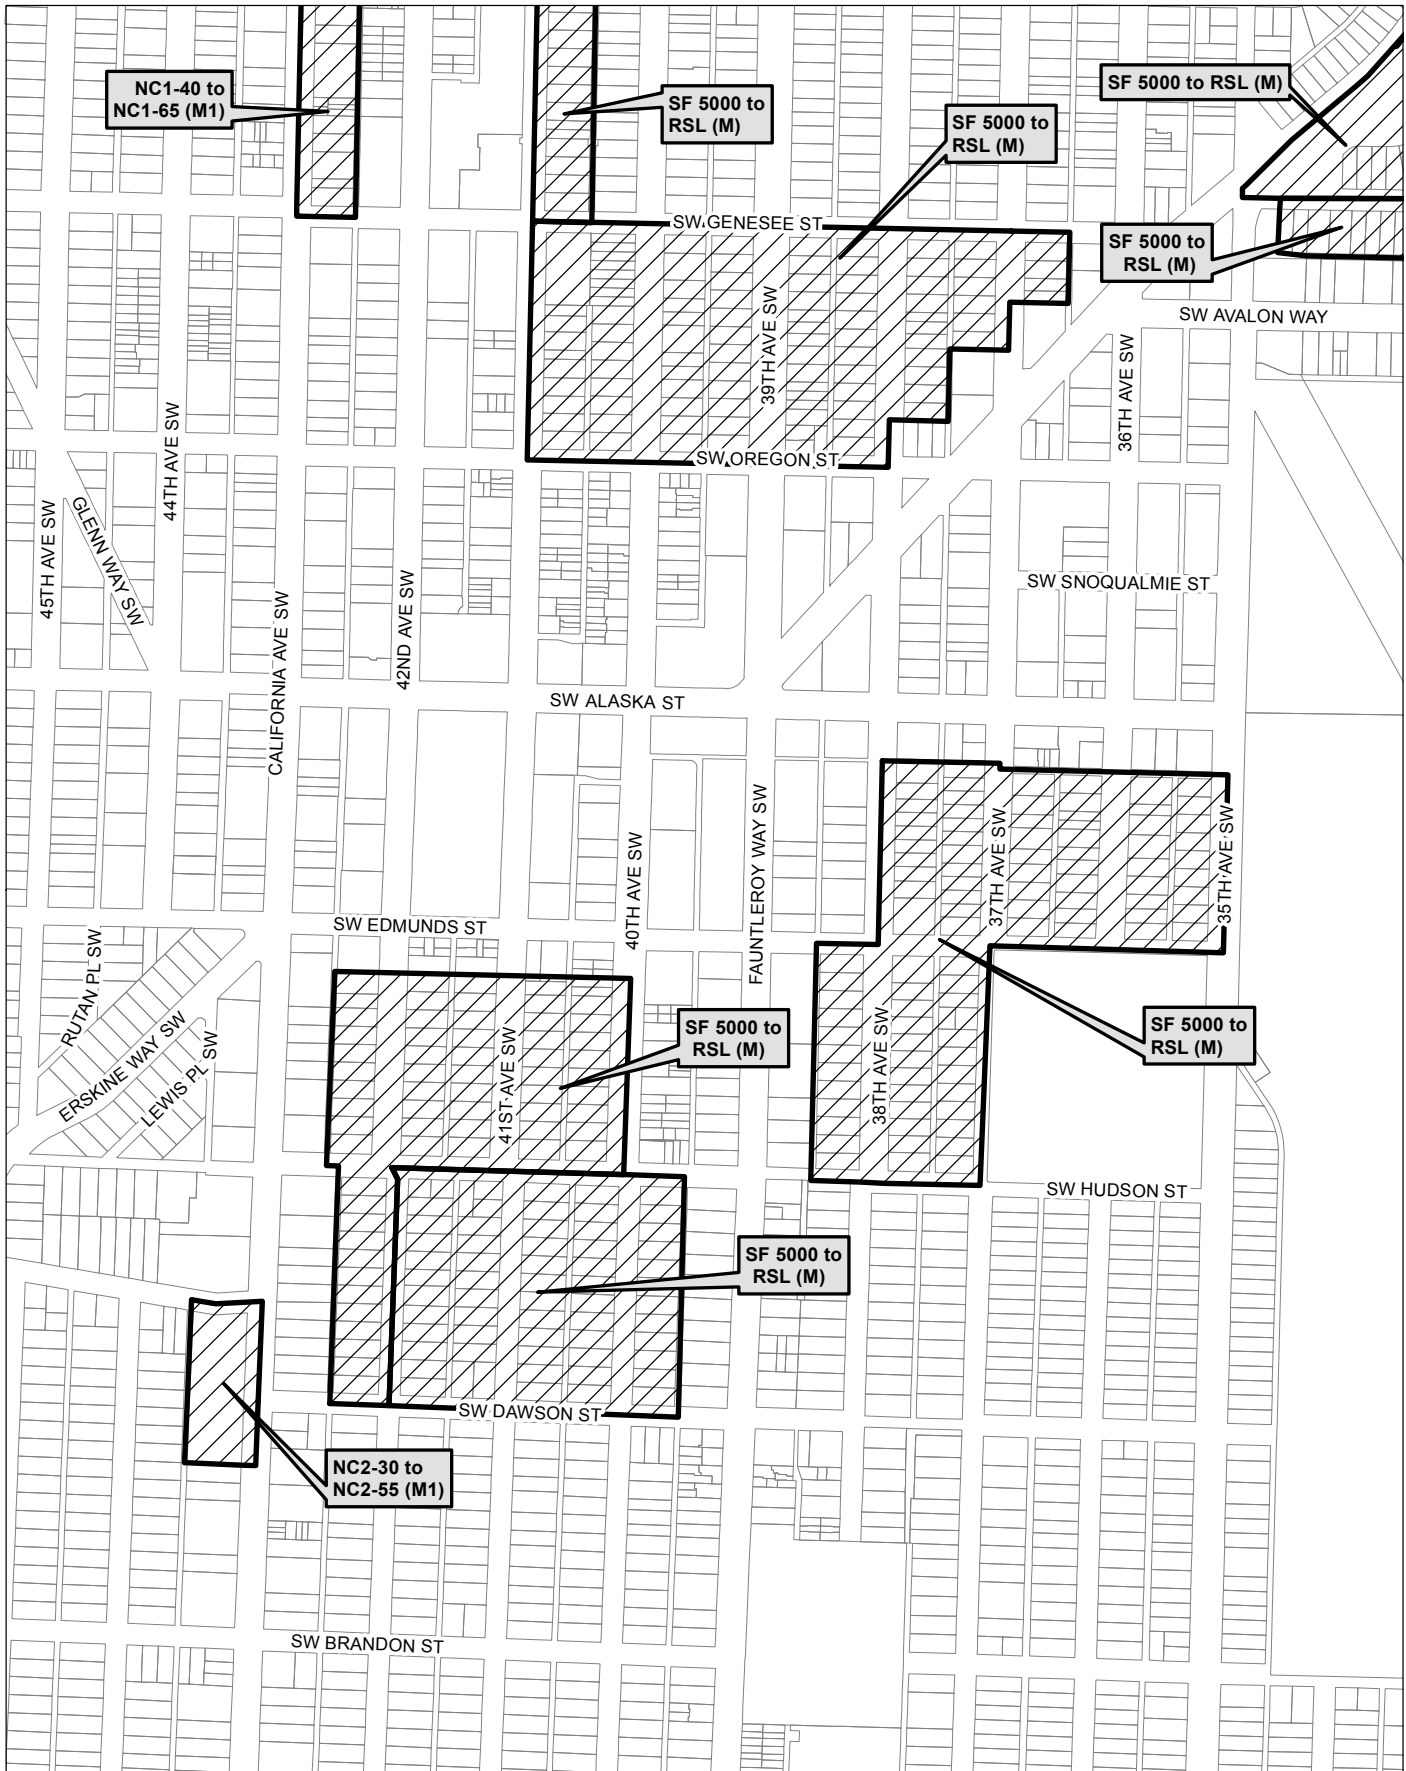

Map 49

Area identified for specific rezone

No warranties of any sort, including accuracy, fitness, or merchantability, accompany this product. Copyright 2019, City of Seattle. Prepared March 2019, by Council Central Staff