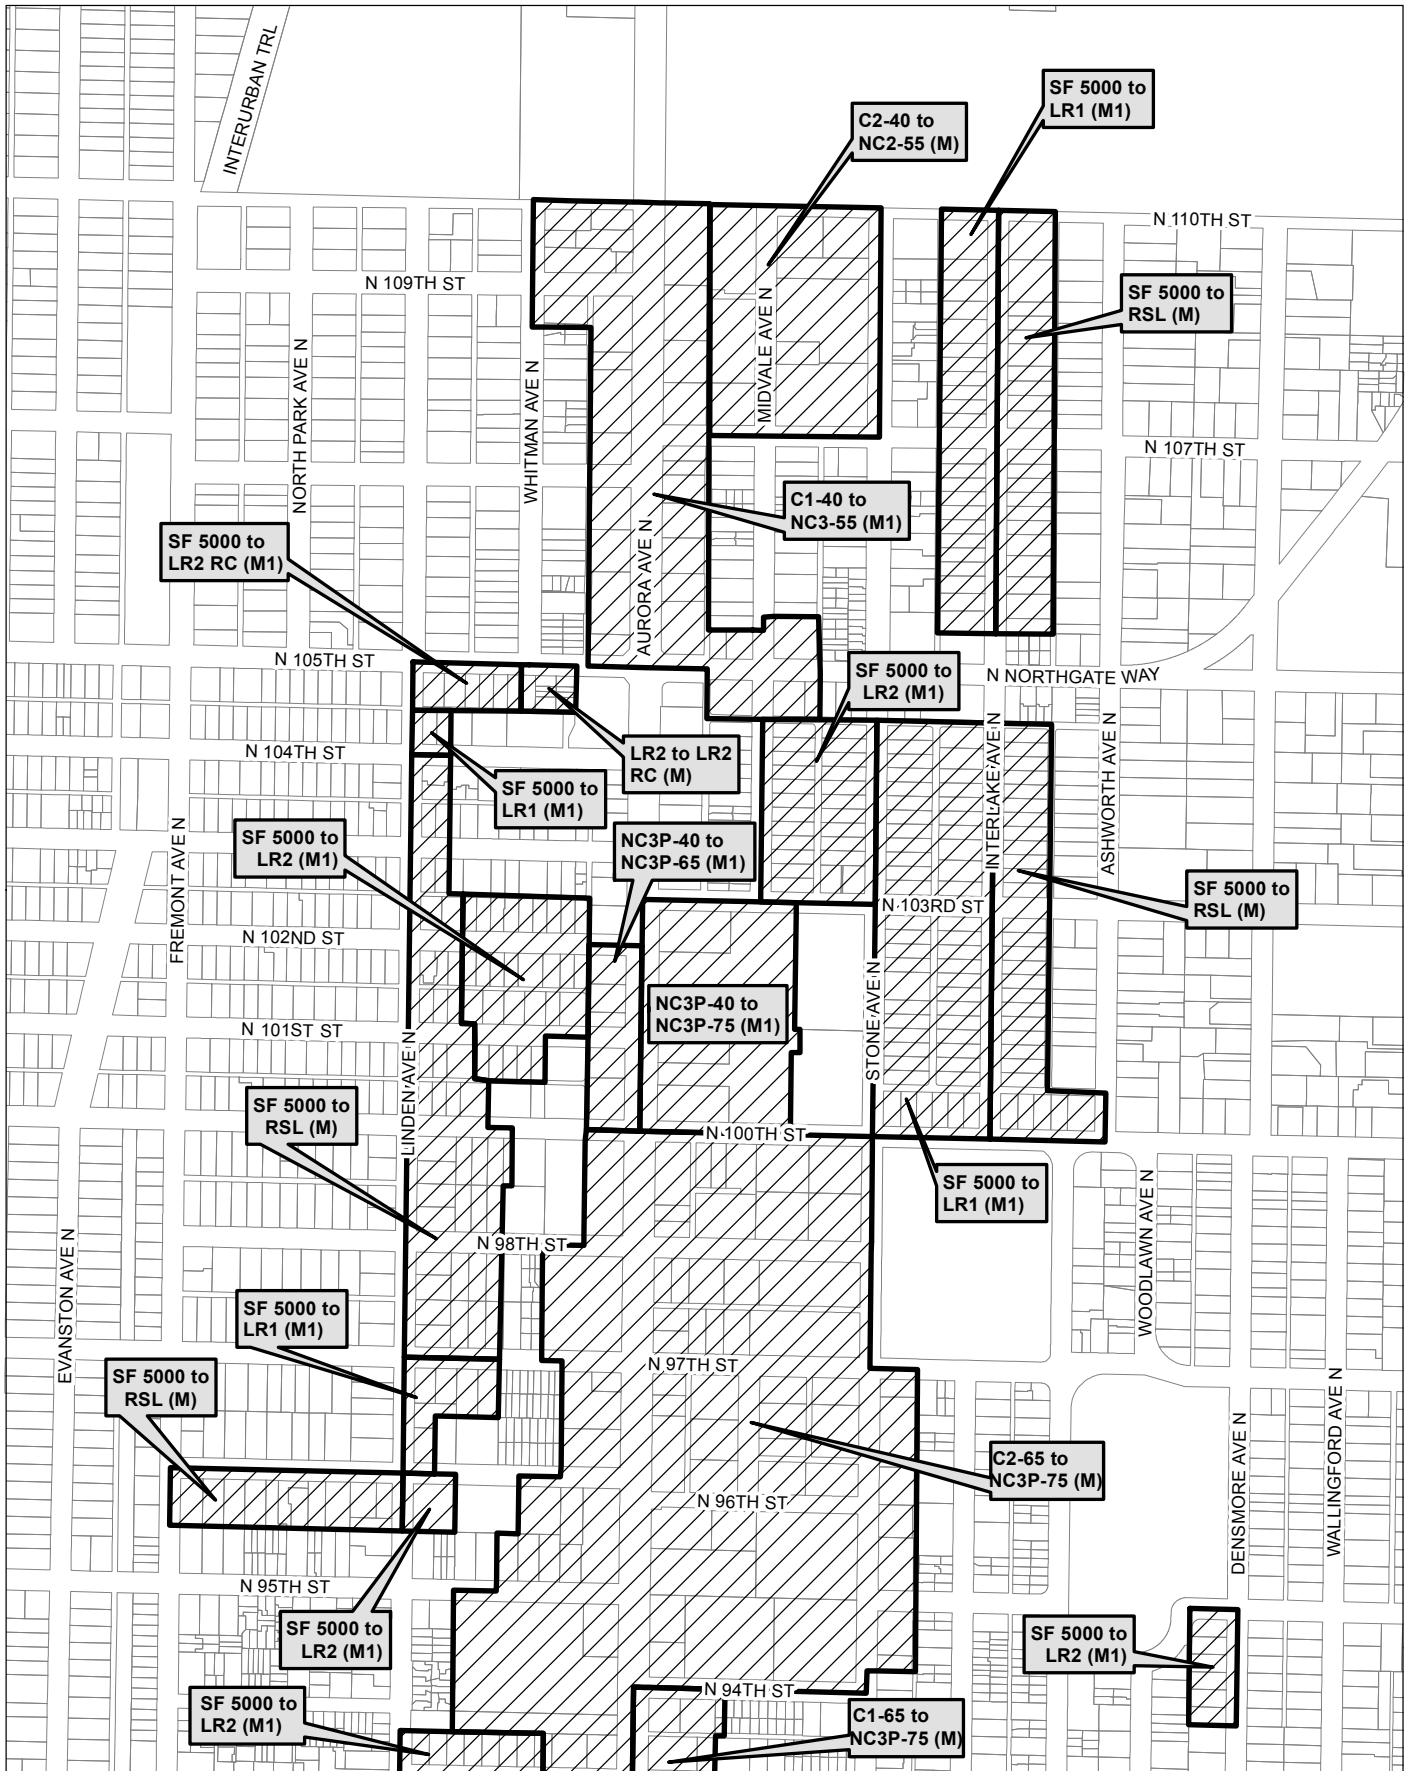

Map 3

0 265 530 1,060 ft

 Area identified for specific rezone

No warranties of any sort, including accuracy, fitness, or merchantability, accompany this product. Copyright 2019, City of Seattle. Prepared March 2019, by Council Central Staff

Map 4

0 190 380 760 ft

 Area identified for specific rezone

No warranties of any sort, including accuracy, fitness, or merchantability, accompany this product. Copyright 2019, City of Seattle. Prepared March 2019, by Council Central Staff

Map 5

0 285 570 1,140 ft

 Area identified for specific rezone

No warranties of any sort, including accuracy, fitness, or merchantability, accompany this product. Copyright 2019, City of Seattle. Prepared March 2019, by Council Central Staff