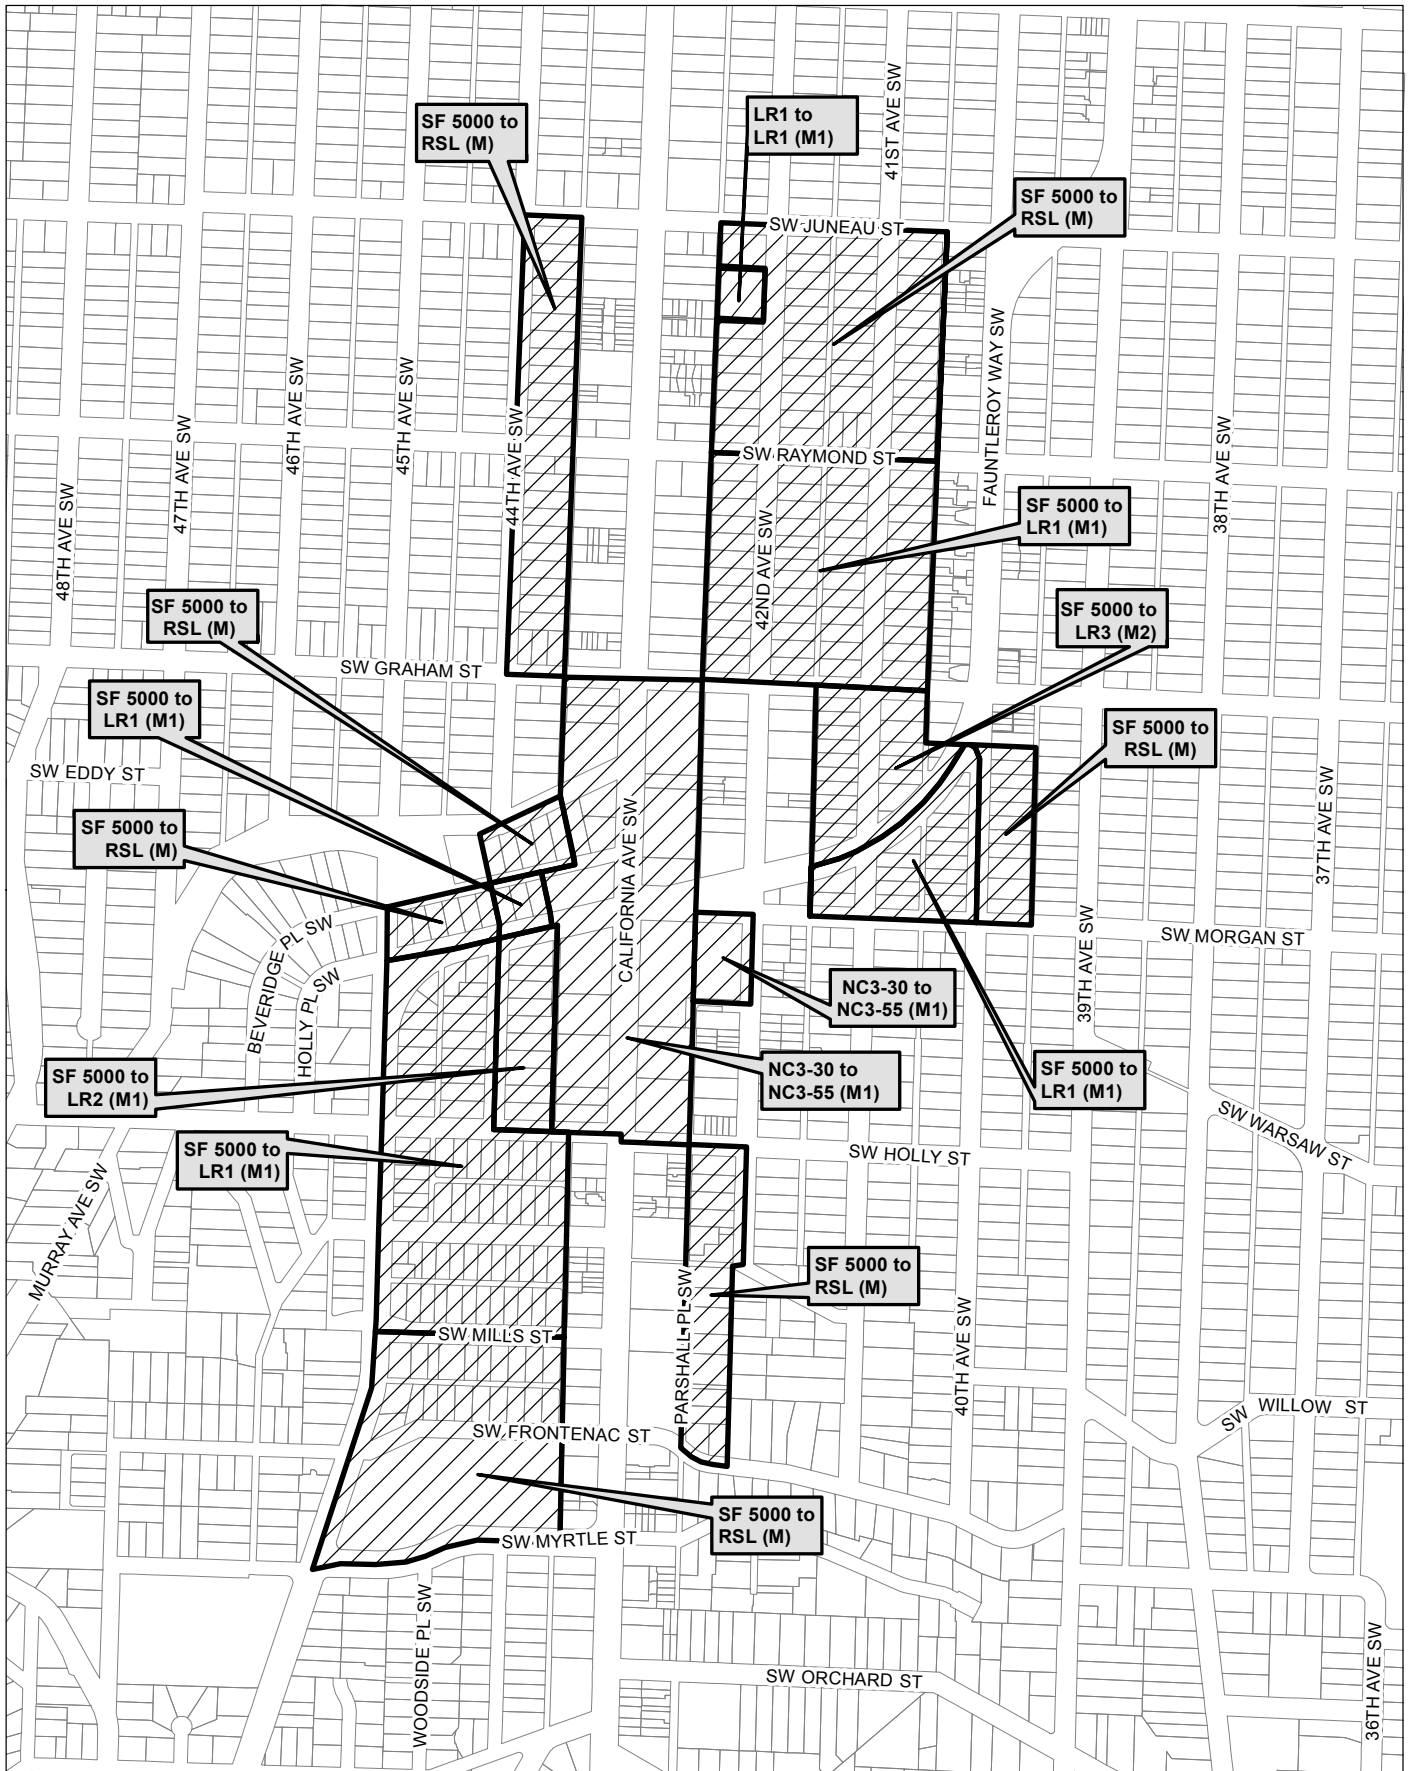

Map 48

0 285 570 1,140 ft

Area identified for specific rezone

No warranties of any sort, including accuracy, fitness, or merchantability, accompany this product. Copyright 2019, City of Seattle. Prepared March 2019, by Council Central Staff