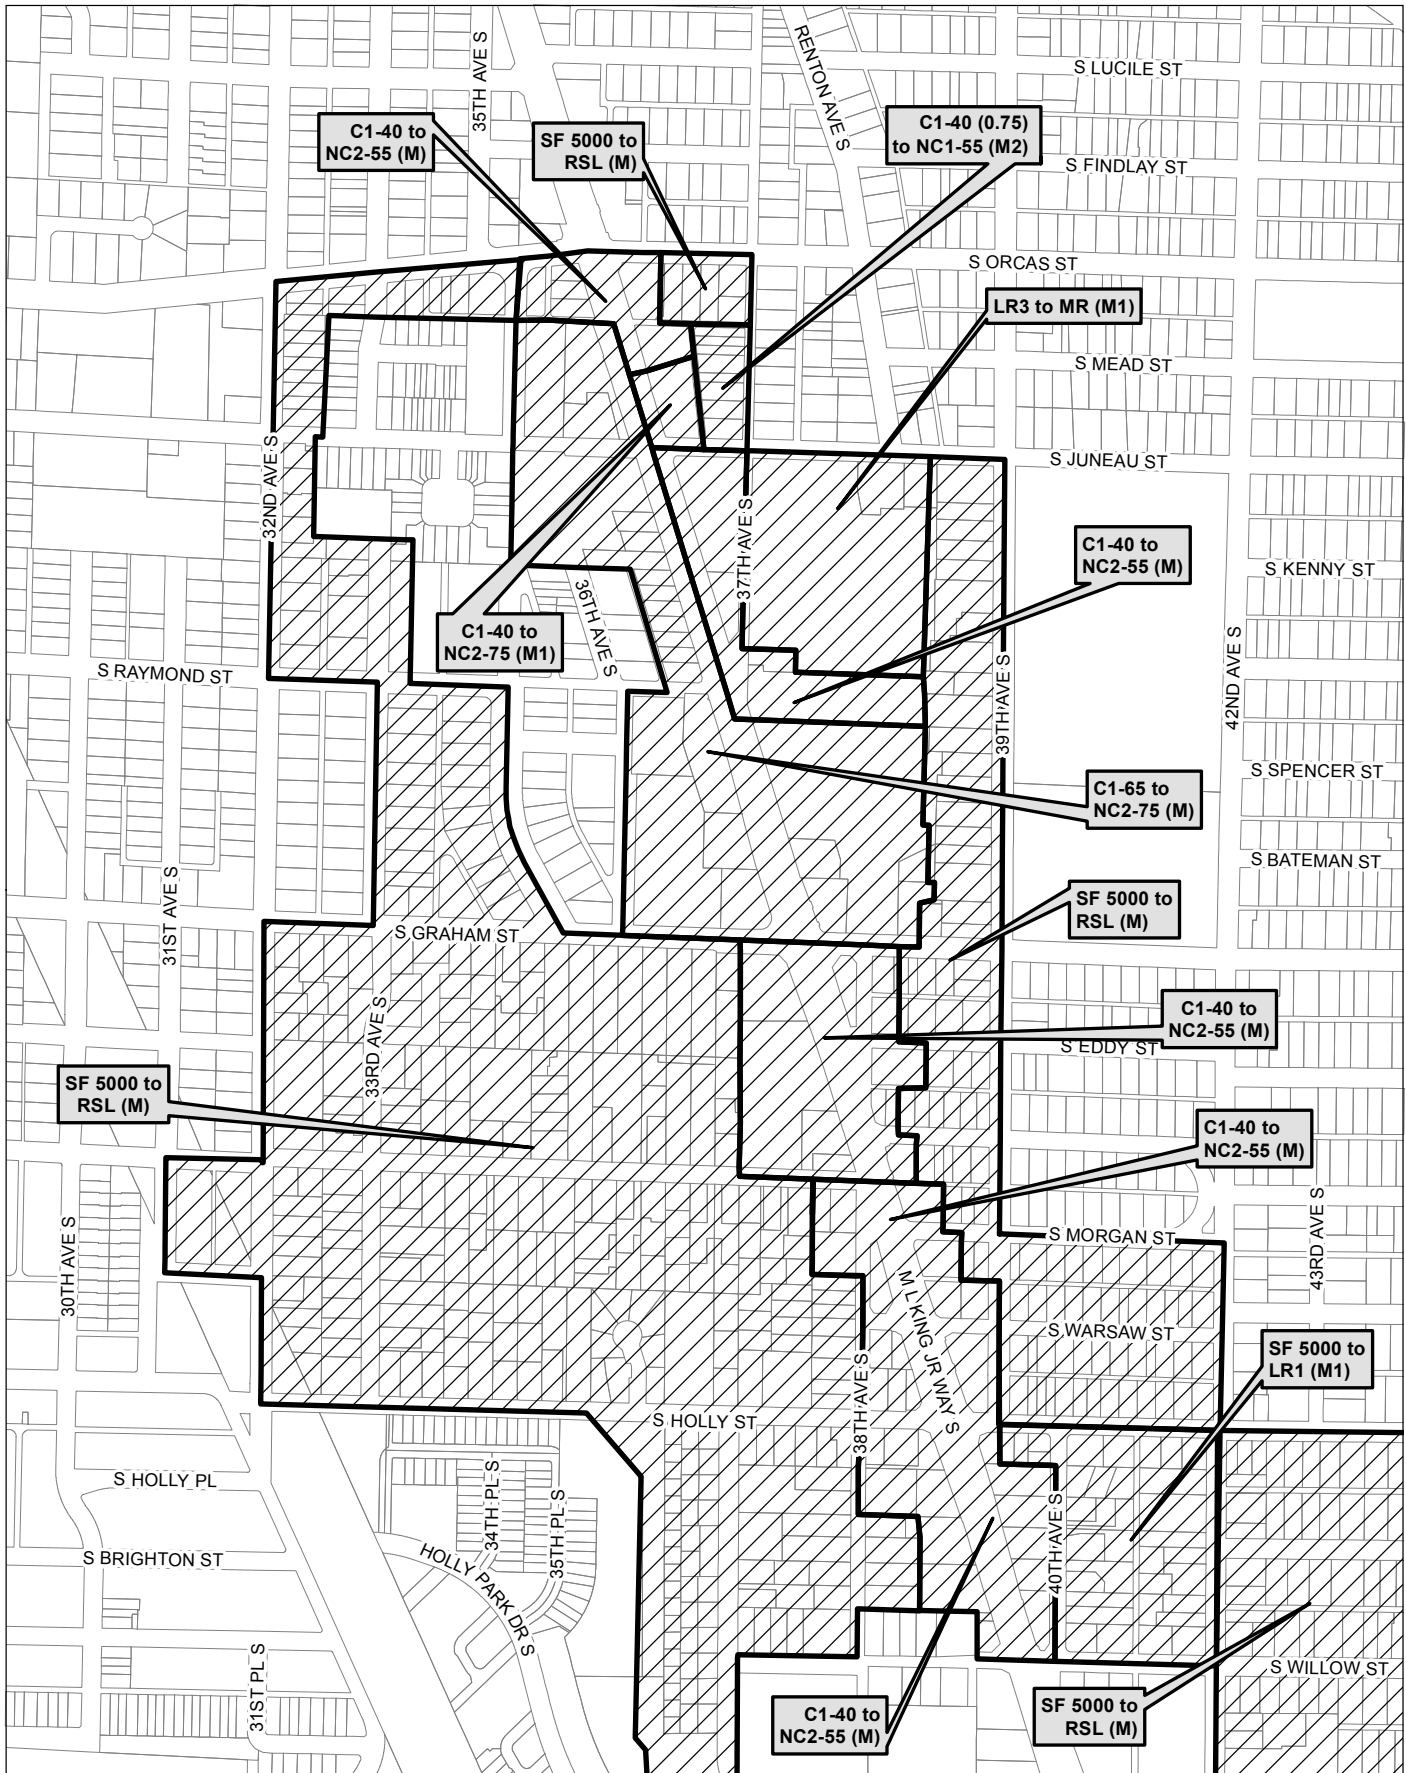

Map 39

0 275 550 1,100 ft

Area identified for specific rezone

No warranties of any sort, including accuracy, fitness, or merchantability, accompany this product. Copyright 2019, City of Seattle. Prepared March 2019, by Council Central Staff