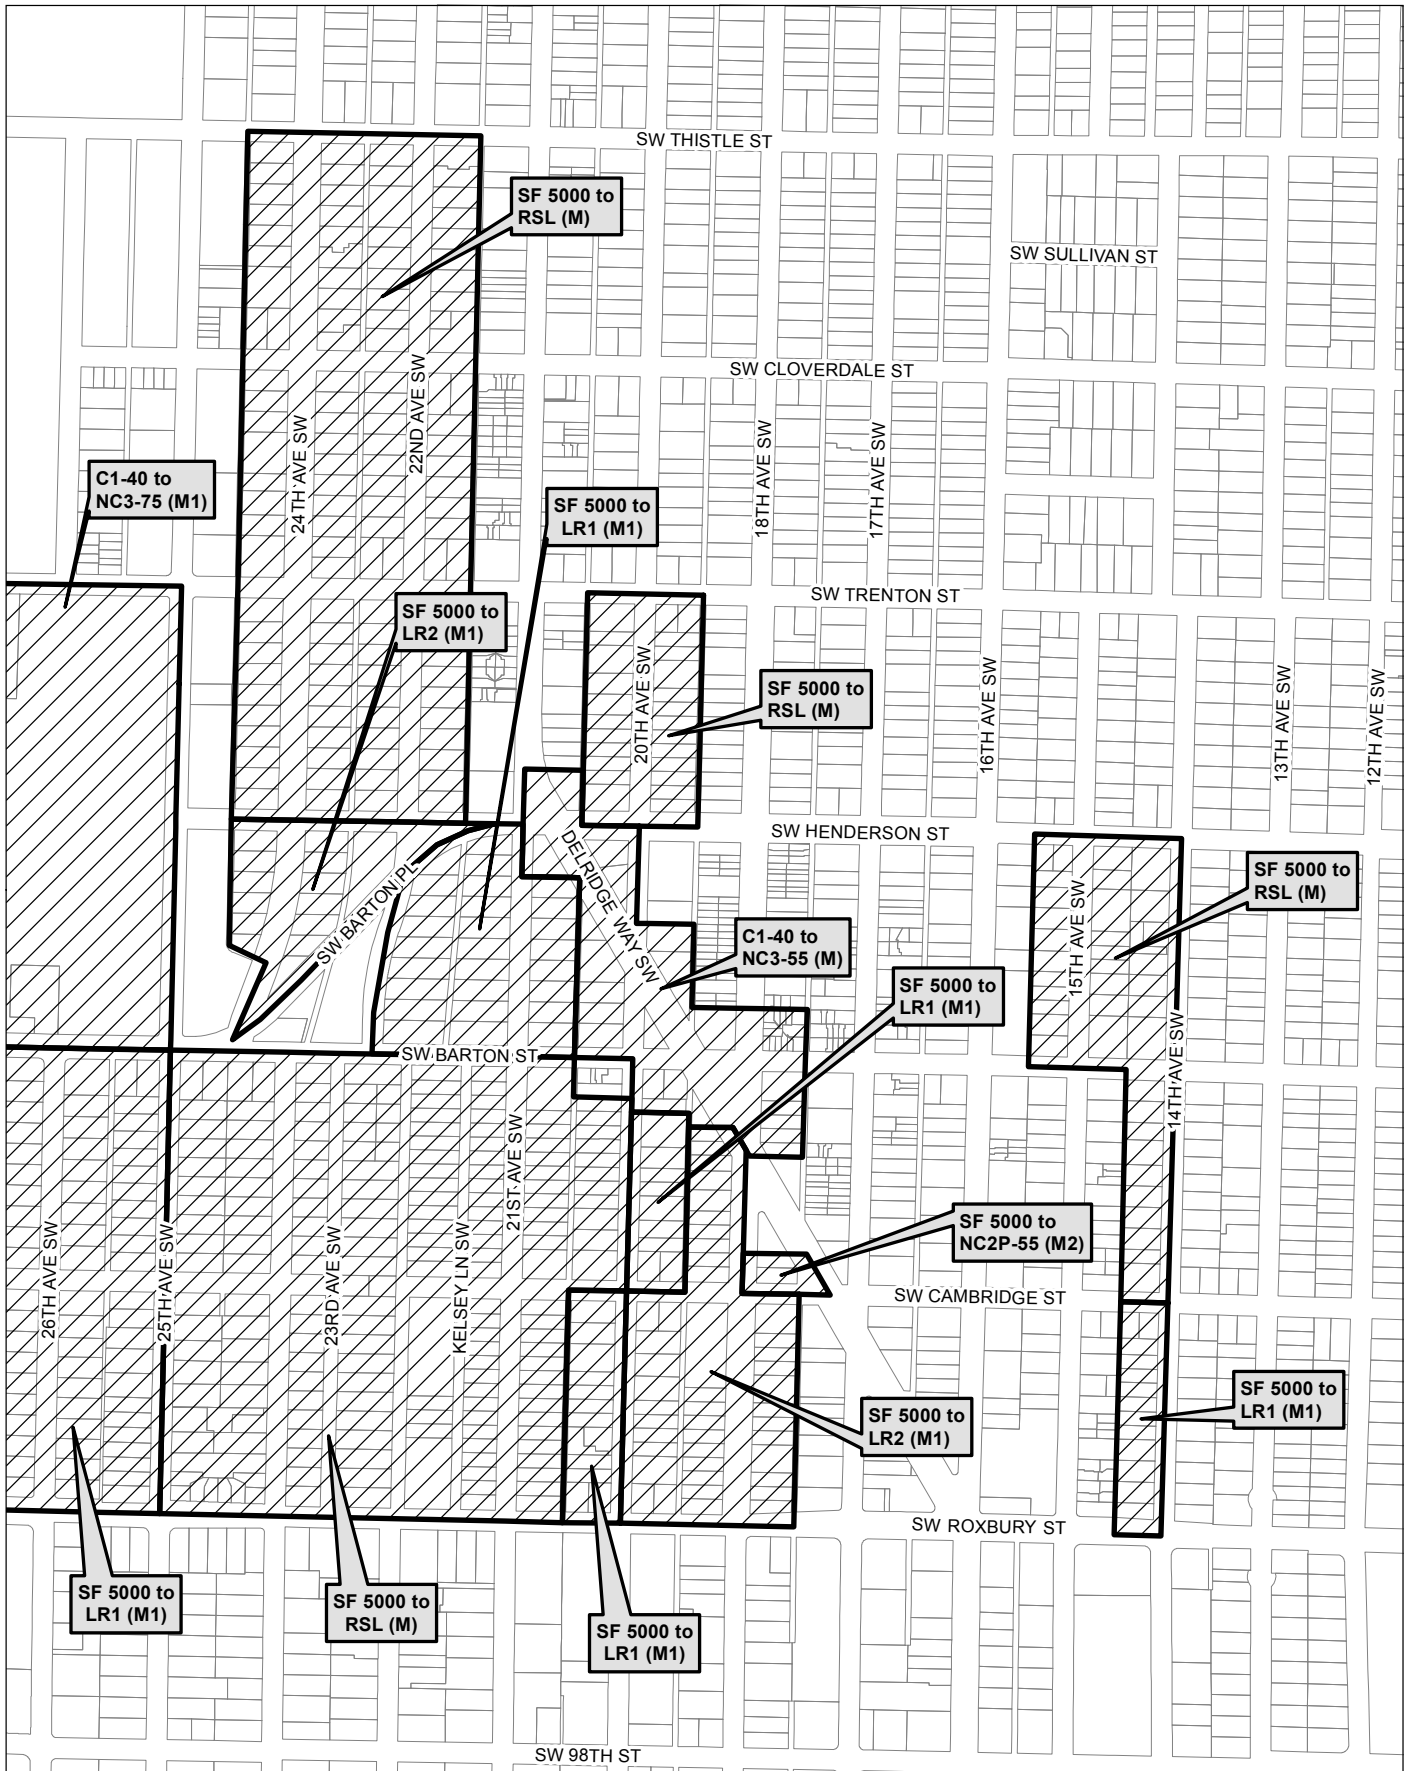

Map 46

No warranties of any sort, including accuracy, fitness, or merchantability, accompany this product. Copyright 2019, City of Seattle. Prepared March 2019, by Council Central Staff

Map 47

0 285 570 1,140 ft