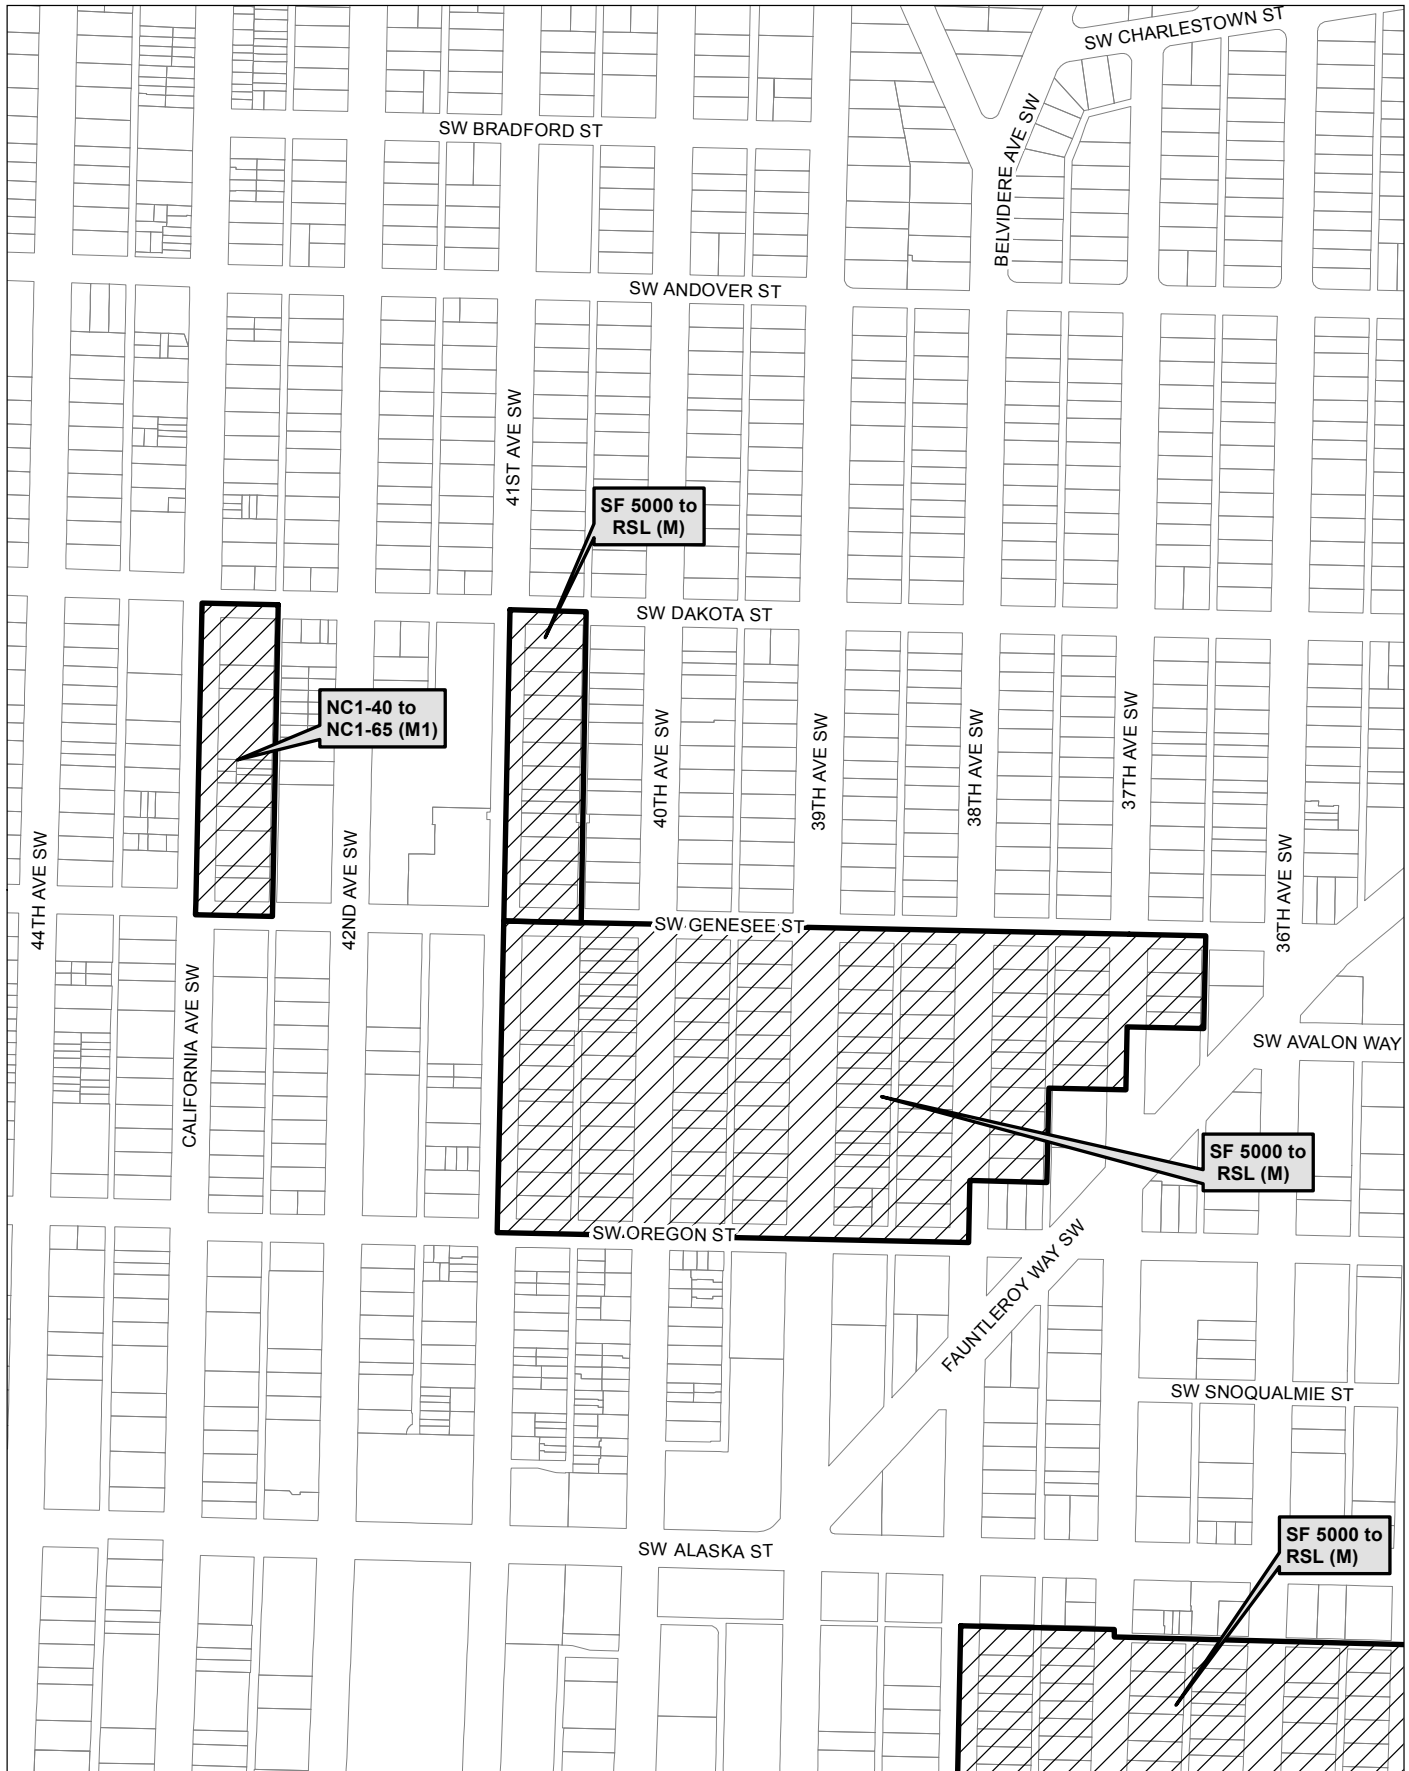

Map 50

Area identified for specific rezone

No warranties of any sort, including accuracy, fitness, or merchantability, accompany this product. Copyright 2019, City of Seattle. Prepared March 2019, by Council Central Staff