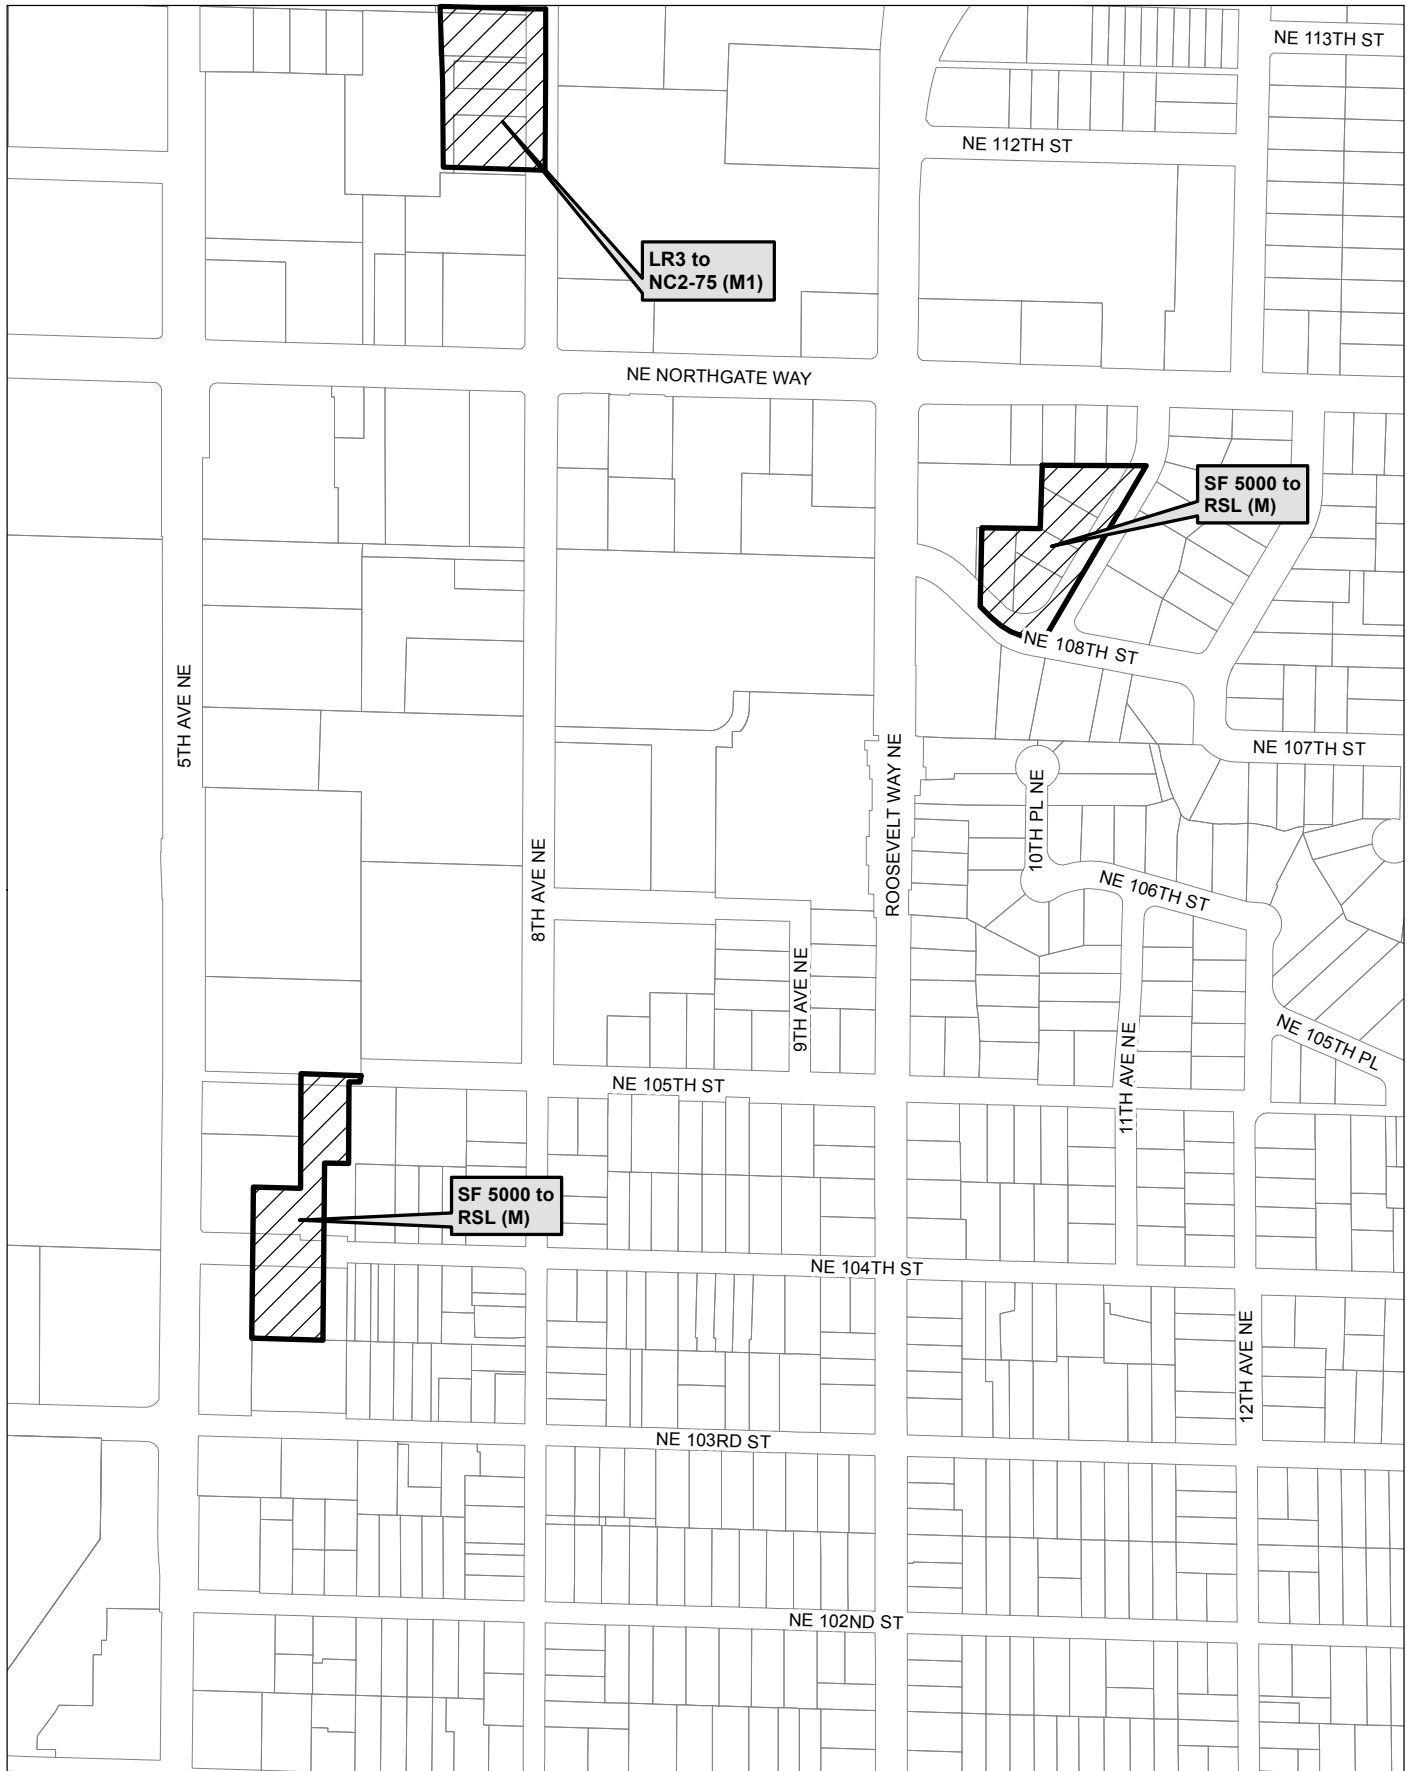

Reference Map

FOR REFERENCE PURPOSES ONLY

0 5,000 10,000 20,000 ft

Map 1

 Area identified for specific rezone

No warranties of any sort, including accuracy, fitness, or merchantability, accompany this product. Copyright 2019, City of Seattle. Prepared March 2019, by Council Central Staff

Map 2

 Area identified for specific rezone

No warranties of any sort, including accuracy, fitness, or merchantability, accompany this product. Copyright 2019, City of Seattle. Prepared March 2019, by Council Central Staff

Map 3

0 265 530 1,060 ft

 Area identified for specific rezone

No warranties of any sort, including accuracy, fitness, or merchantability, accompany this product. Copyright 2019, City of Seattle. Prepared March 2019, by Council Central Staff

Map 4

0 190 380 760 ft

 Area identified for specific rezone

No warranties of any sort, including accuracy, fitness, or merchantability, accompany this product. Copyright 2019, City of Seattle. Prepared March 2019, by Council Central Staff