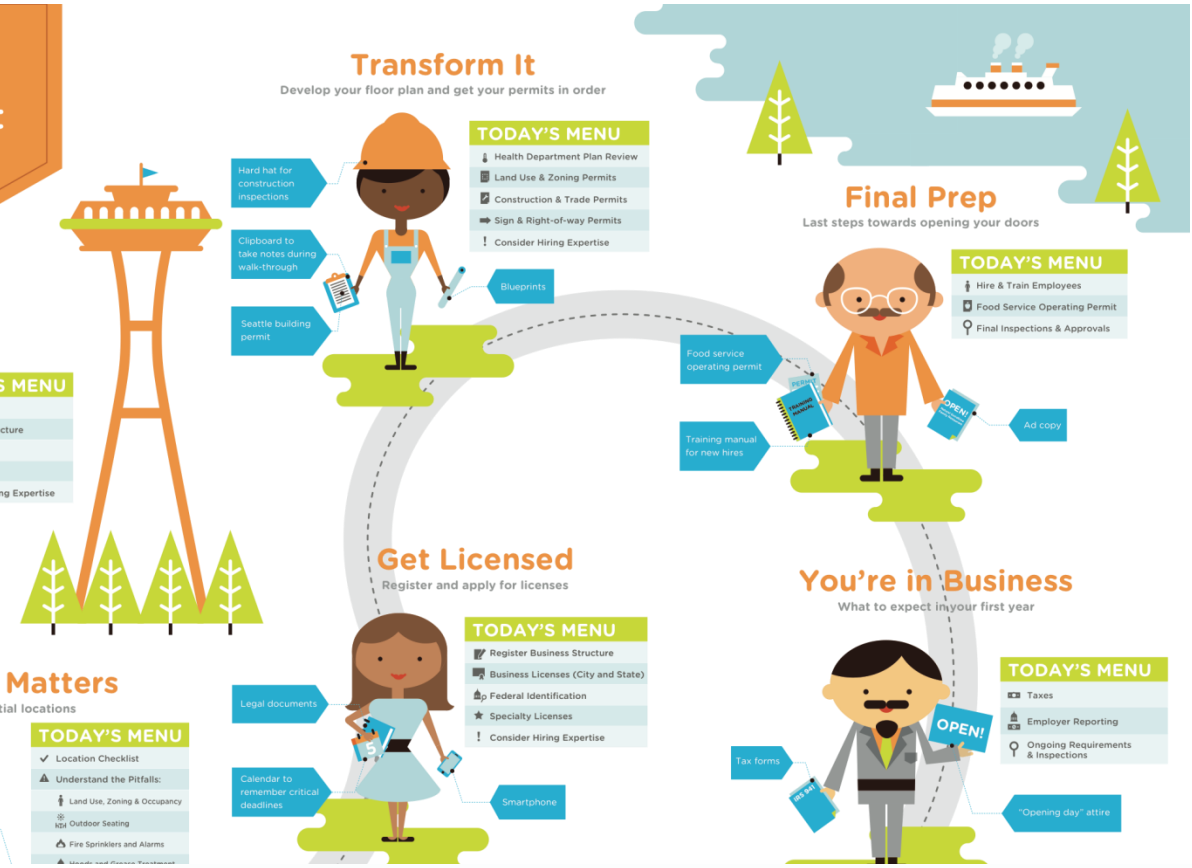

CITY OF SEATTLE
office of **economic** development

Race and Social Justice Initiative
OED 2015 Annual Report

City of Seattle (Photo Credit: Howard Frisk)

RSJ Work Plan Overview

在西雅图
开餐馆

Start and Grow
Your Restaurant
in Seattle

Abriendo un
Restaurante
en Seattle

这小册子为你详细
指导开餐馆前如何
相关牌照及许可

Navegue los pasos para
obtener permisos y licencias
para abrir su restaurante

Jobs & Economic Justice

From Left: Youth Employment Initiative; Startup Weekend Girls
(Photo Credit: Geekwire)

Jobs & Economic Justice

From left: CFM Career Day (Photo Credit: Rachel White), Black Music Summit.

Equitable Development *Only in Seattle*

From left: Hack the CD; Hillman City POEL Community Mixer.

Racial Equity Toolkit

From left: Youth Employment Initiative, Hack the CD.

Moving Forward

From left: Meet the Commissioners; Pike Place Market (Photo Credit: Howard Frisk Photography)

CITY OF SEATTLE

office of
economic
development