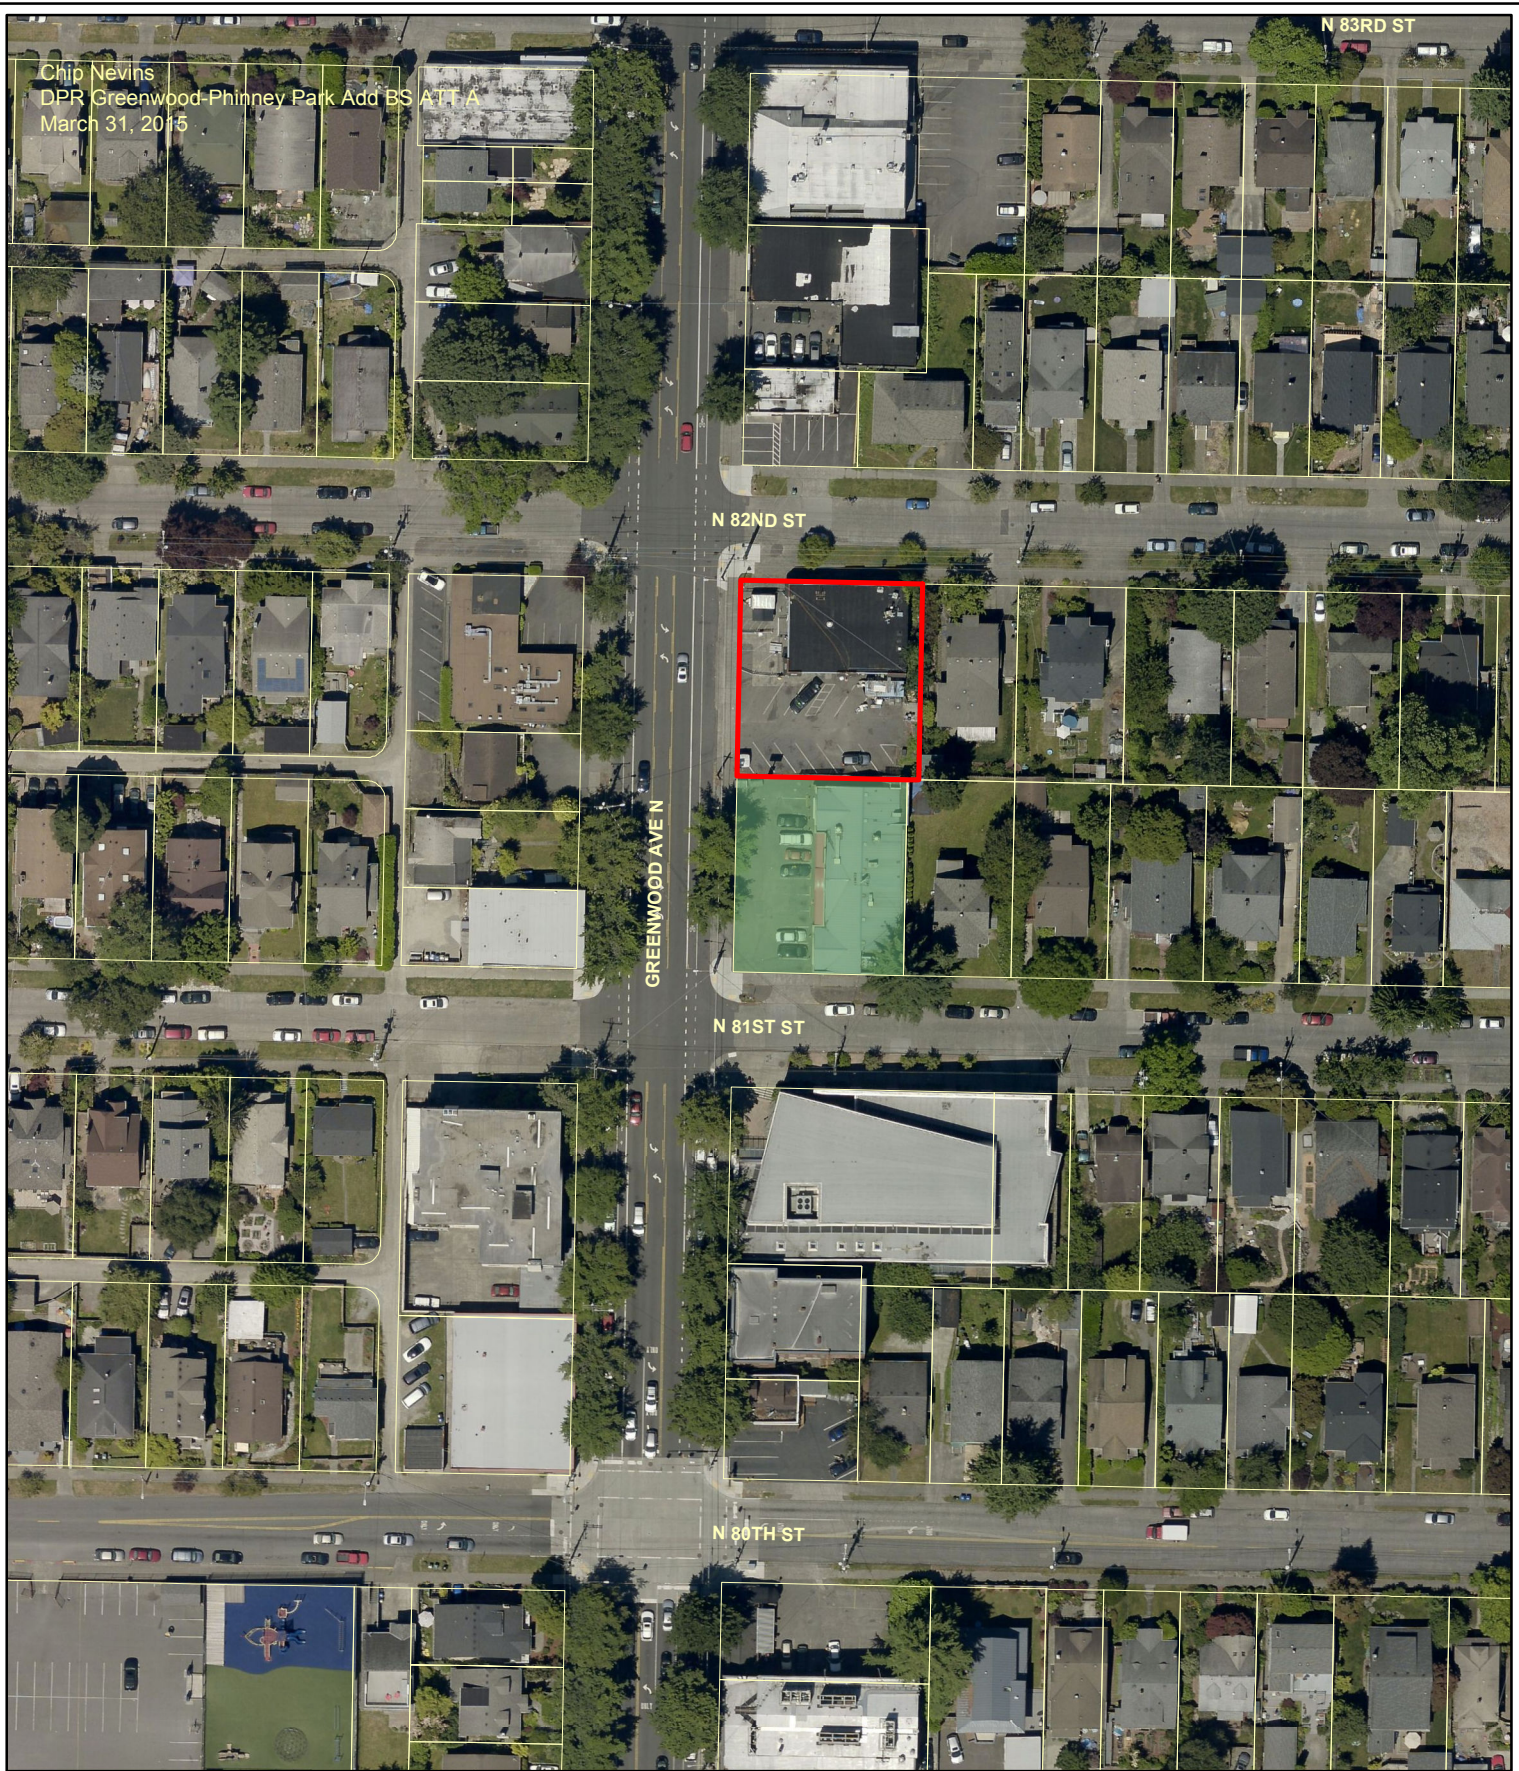

### Greenwood-Phinney RUV

©2015, CITY OF SEATTLE  
All rights reserved.

No warranties of any sort, including fitness, accuracy, or merchantability accompany this product.

Orthophoto source:  
Walker and Assoc., 2015  
Map date: February 26, 2015  
file: v:\Project\North\Greenwood-Phinney RUV\Ortho (P-ansi a).mxd

**Legend**

- Target Property
- Parcels
- Park Boundary