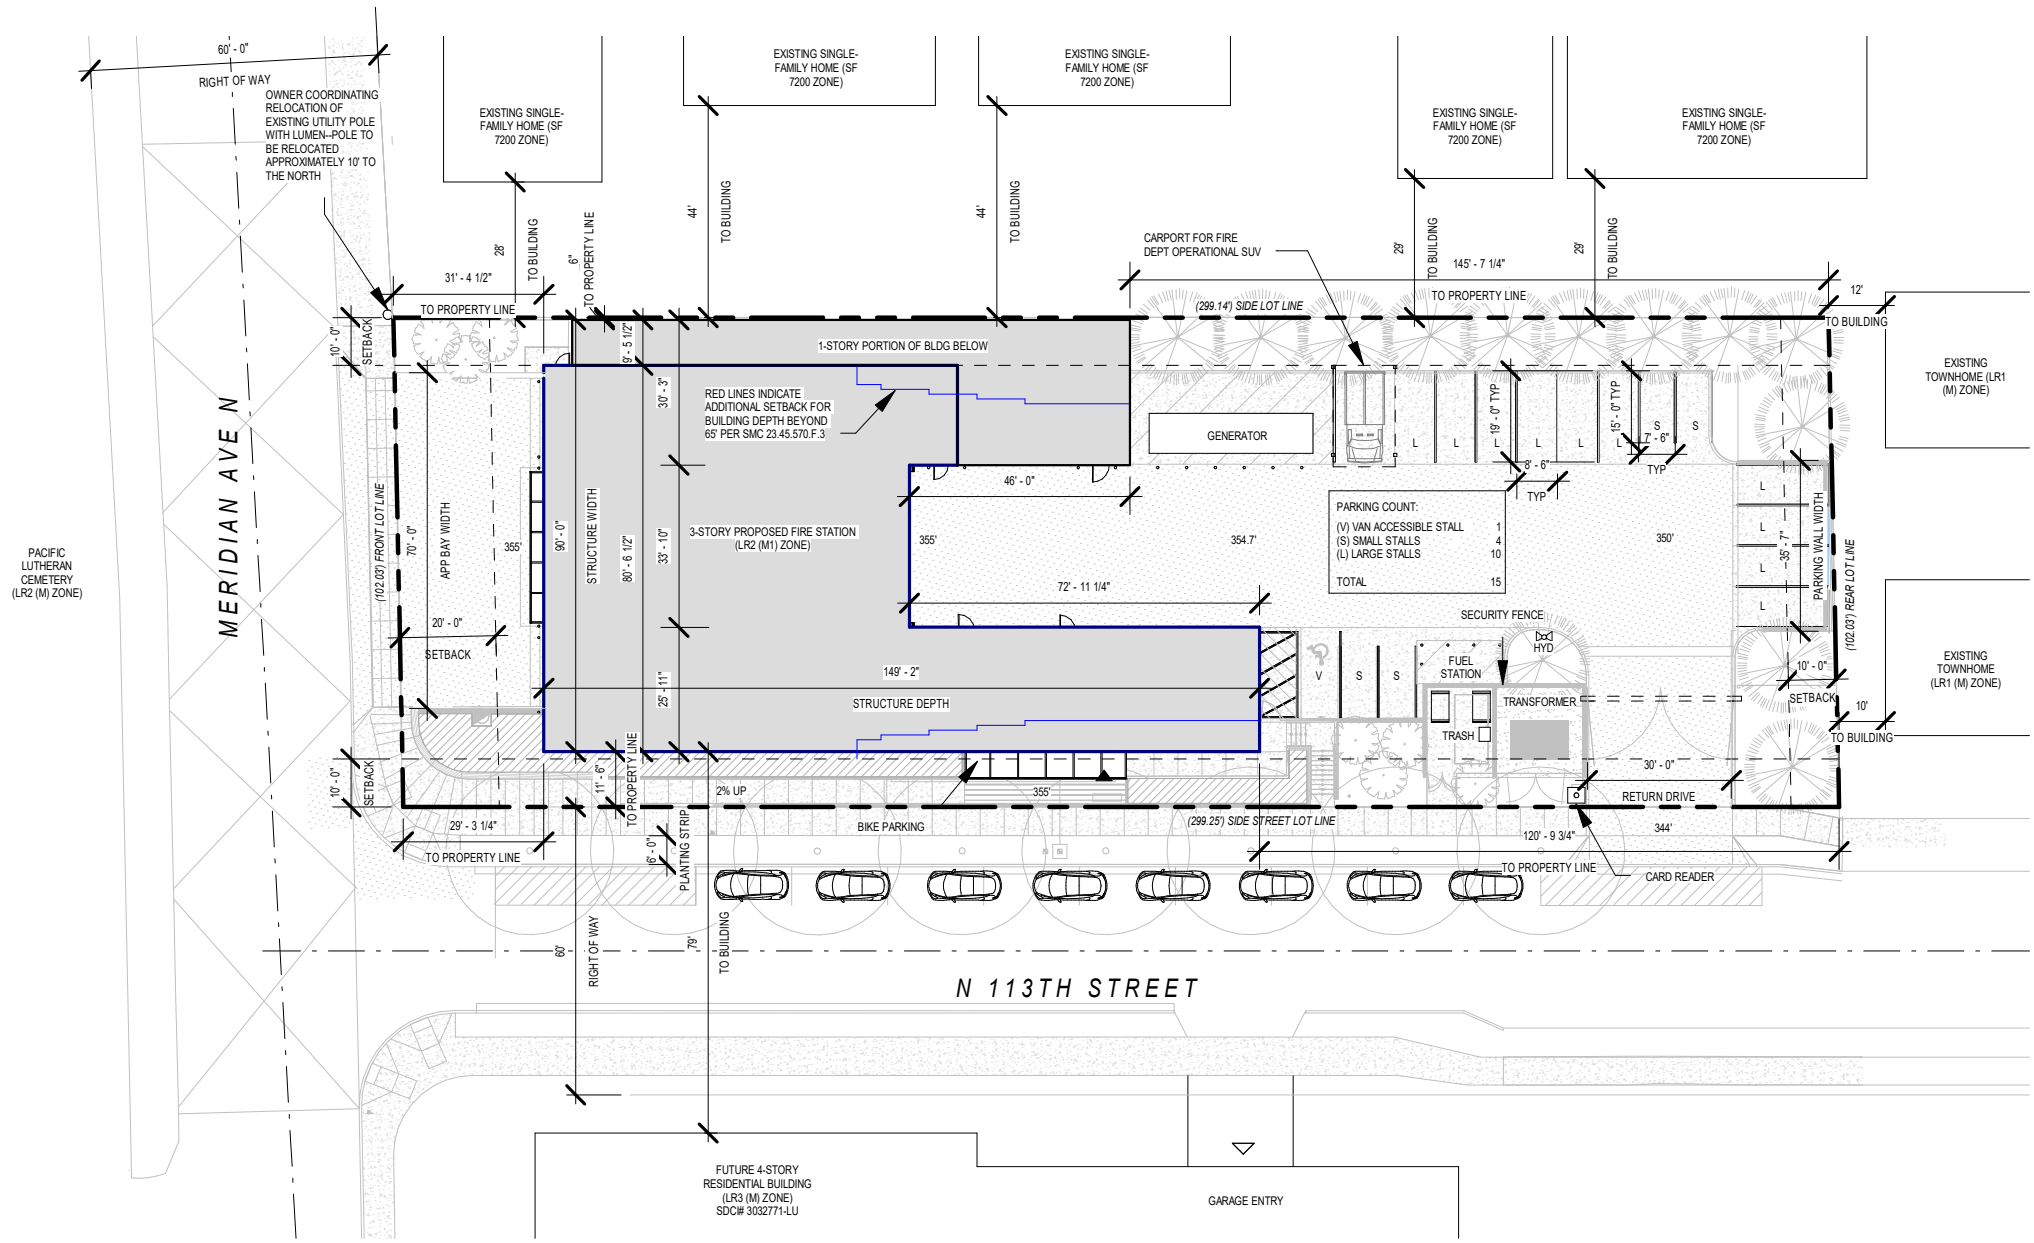

# FIRE STATION 31 REPLACEMENT

11302 Meridian Ave N, Seattle, WA 98133

## SITE PLAN

1" = 40'-0"