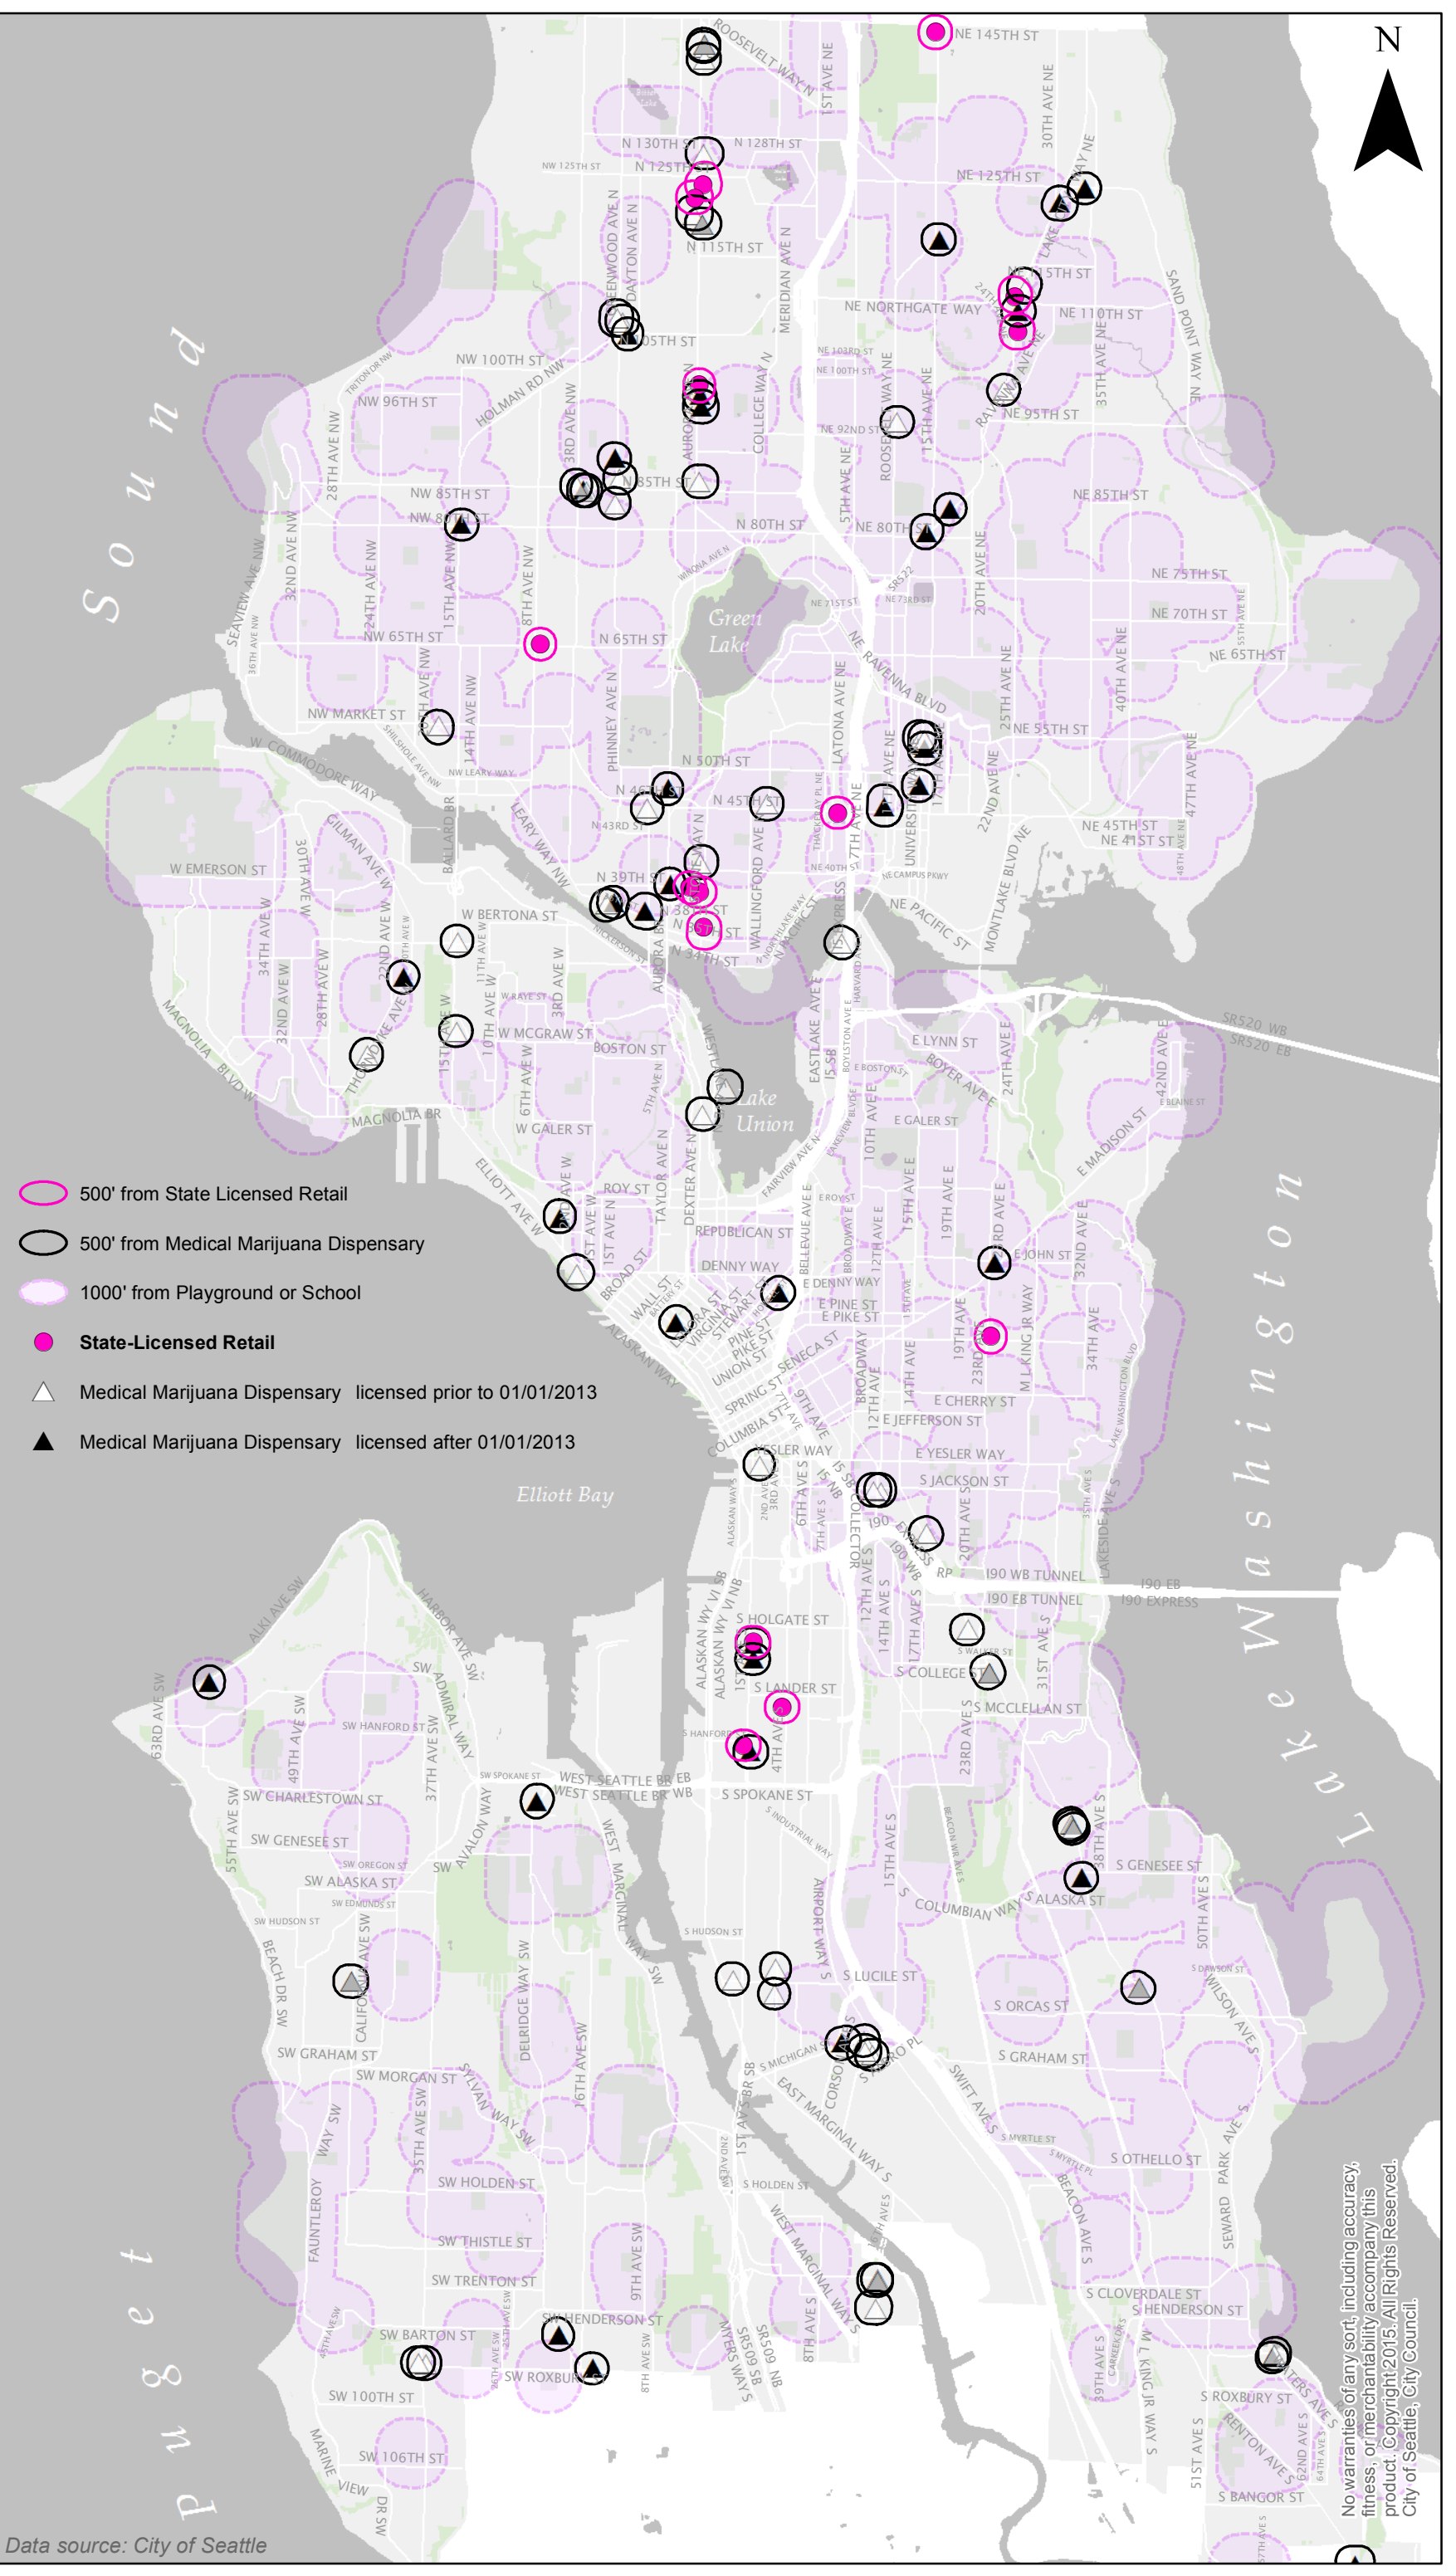

Medical Marijuana Dispensary Clusters and State-licensed Retail Stores

Draft June 23, 2015

Data source: City of Seattle

No warranties of any sort, including accuracy, fitness, or merchantability accompany this product. Copyright 2015. All Rights Reserved. City of Seattle, City Council.