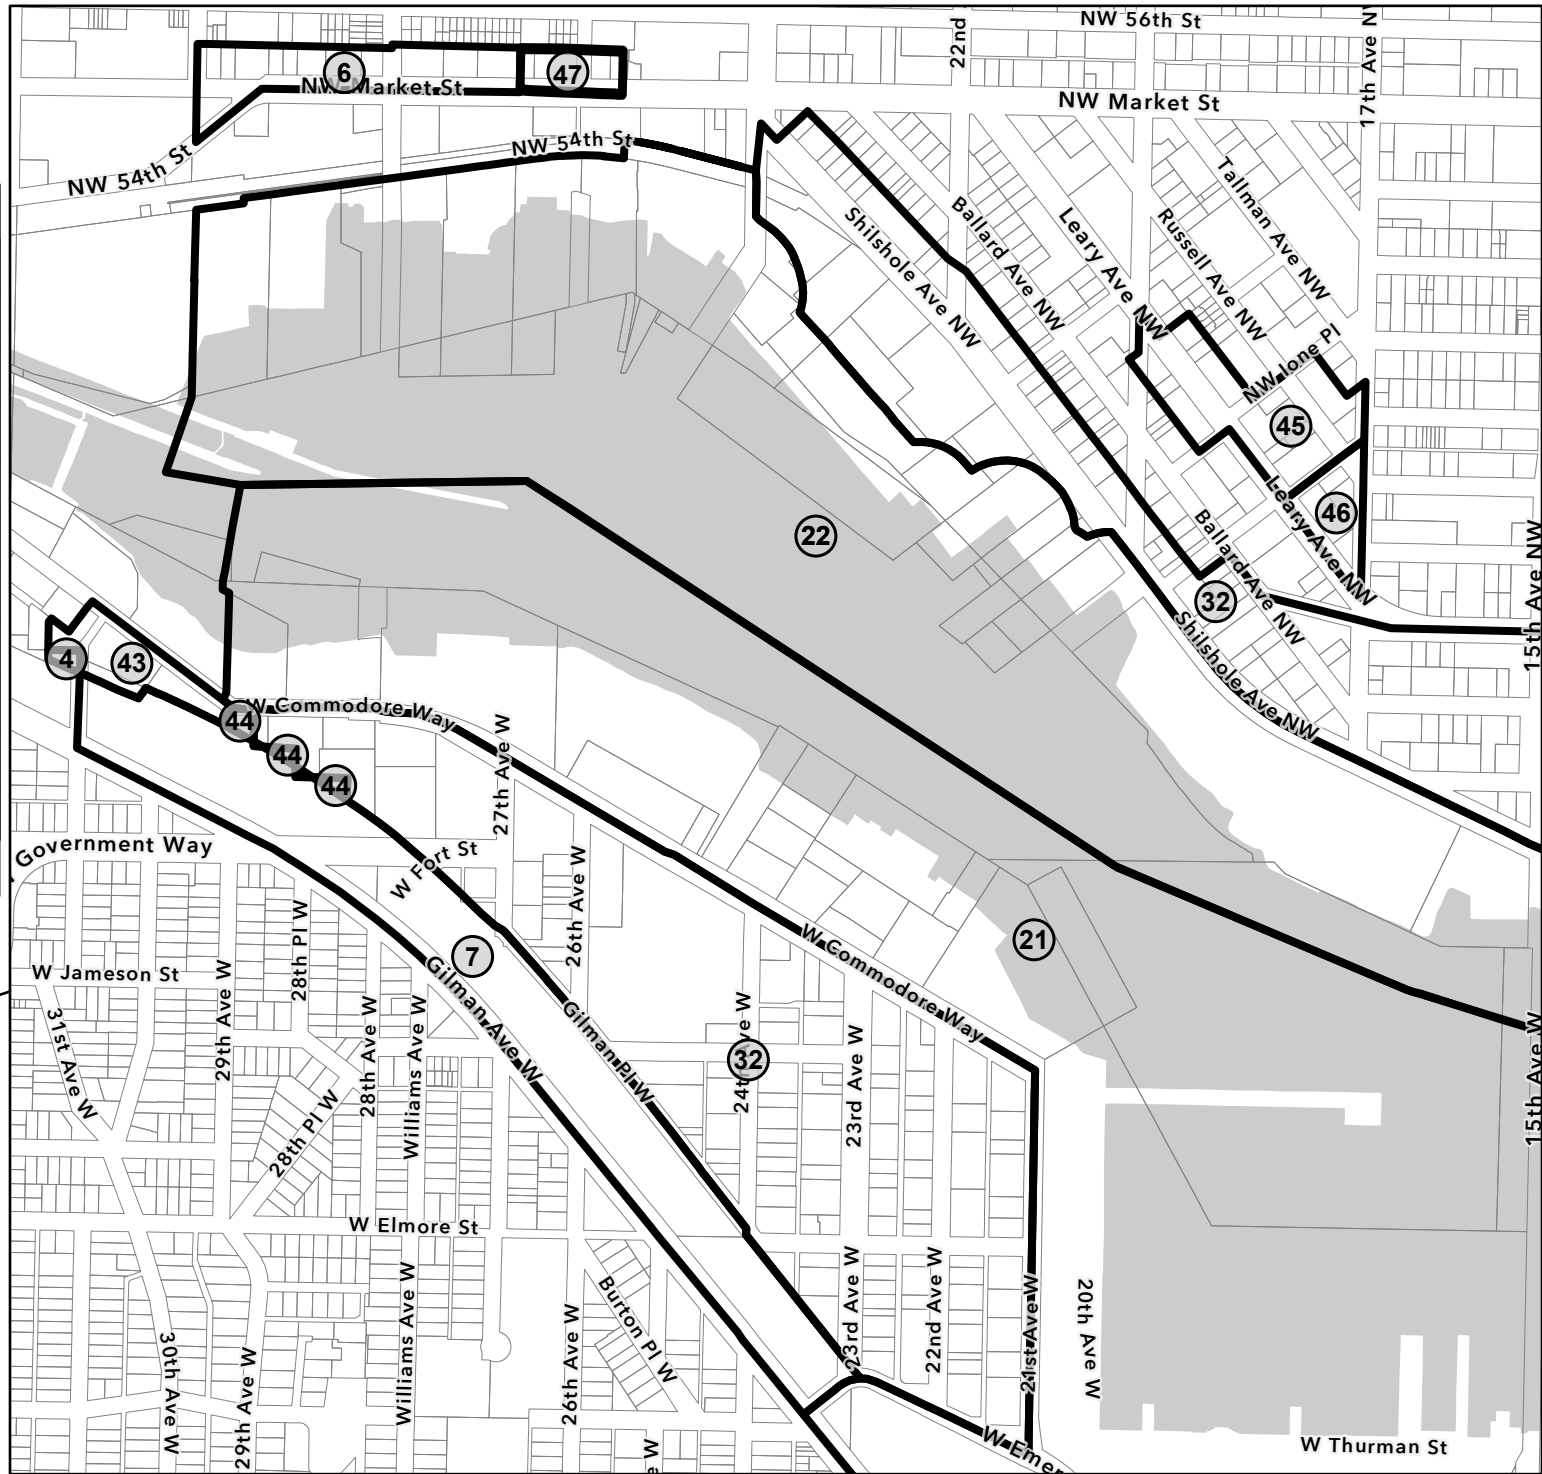

Maritime Industrial Strategy Rezoning

Page Number	Area Name
1	West Ballard
2	East Ballard / Fremont
3	Wallingford
4	Eastlake
5	Fisherman's Terminal / Dravus
6	Terminal 91
7	Terminal 86
8	Judkins Park
9	SODO
10	S Spokane St
11	Georgetown
12	Boeing Field
13	S MLK / Airport Way S
14	Southpark
15	Terminal 115
16	Terminal 5 and 18

West Ballard Rezone Map

Label	Rezone
4	NR3 to C2-40 (M)
6	IB U/45 to NC3-75 (M2)
7	IB U/45 to UI U/45
21	IG1 U/45 to MML U/45
22	IG1 U/65 to MML U/65
32	IG2 U/65 to MML U/65
35	IG2 U/65 to UI U/45
43	IB U/45 to C2-40 (M)
44	IB U/45 to MML U/65
45	IC-65 (M) to UI U/65
46	IC-65 (M) to NC3-75 (M1)
47	IB U/45 (no change)

East Ballard / Fremont Rezone Map

Label	Rezone
2	IB U/45 to IC-45
3	IB U/45 to II U/125
7	IB U/45 to UI U/45
8	IB U/65 to IC-65 (M)
21	IG1 U/45 to MML U/45
22	IG1 U/65 to MML U/65
28	IG2 U/45 to MML U/45
29	IG2 U/45 to UI U/45
30	IG2 U/65 to IC-65 (M)
31	IG2 U/65 to II U/125
32	IG2 U/65 to MML U/65
35	IG2 U/65 to UI U/45