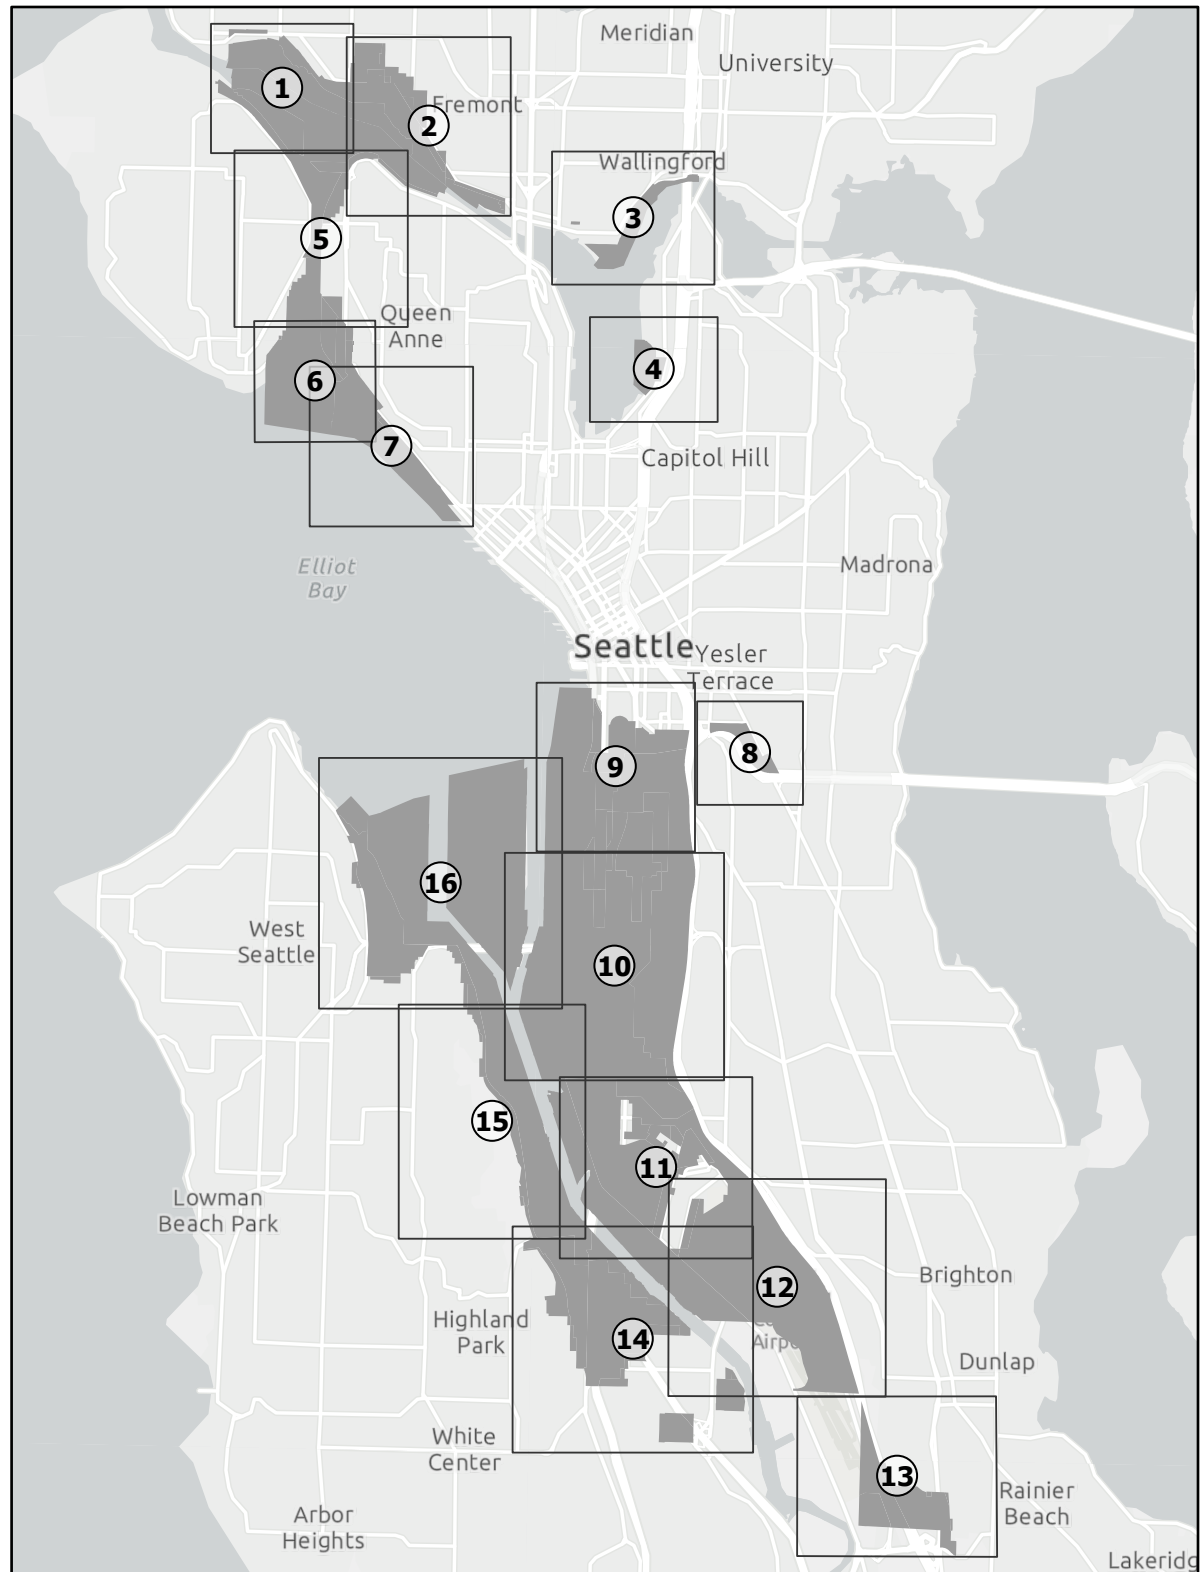

Maritime Industrial Strategy Rezoning

Page Number	Area Name
1	West Ballard
2	East Ballard / Fremont
3	Wallingford
4	Eastlake
5	Fisherman's Terminal / Dravus
6	Terminal 91
7	Terminal 86
8	Judkins Park
9	SODO
10	S Spokane St
11	Georgetown
12	Boeing Field
13	S MLK / Airport Way S
14	Southpark
15	Terminal 115
16	Terminal 5 and 18

West Ballard Rezone Map

Label	Rezone
4	NR3 to C2-40 (M)
6	IB U/45 to NC3-75 (M2)
7	IB U/45 to UI U/45
21	IG1 U/45 to MML U/45
22	IG1 U/65 to MML U/65
32	IG2 U/65 to MML U/65
35	IG2 U/65 to UI U/45
43	IB U/45 to C2-40 (M)
44	IB U/45 to MML U/65
45	IC-65 (M) to UI U/65
46	IC-65 (M) to NC3-75 (M1)
47	IB U/45 (no change)