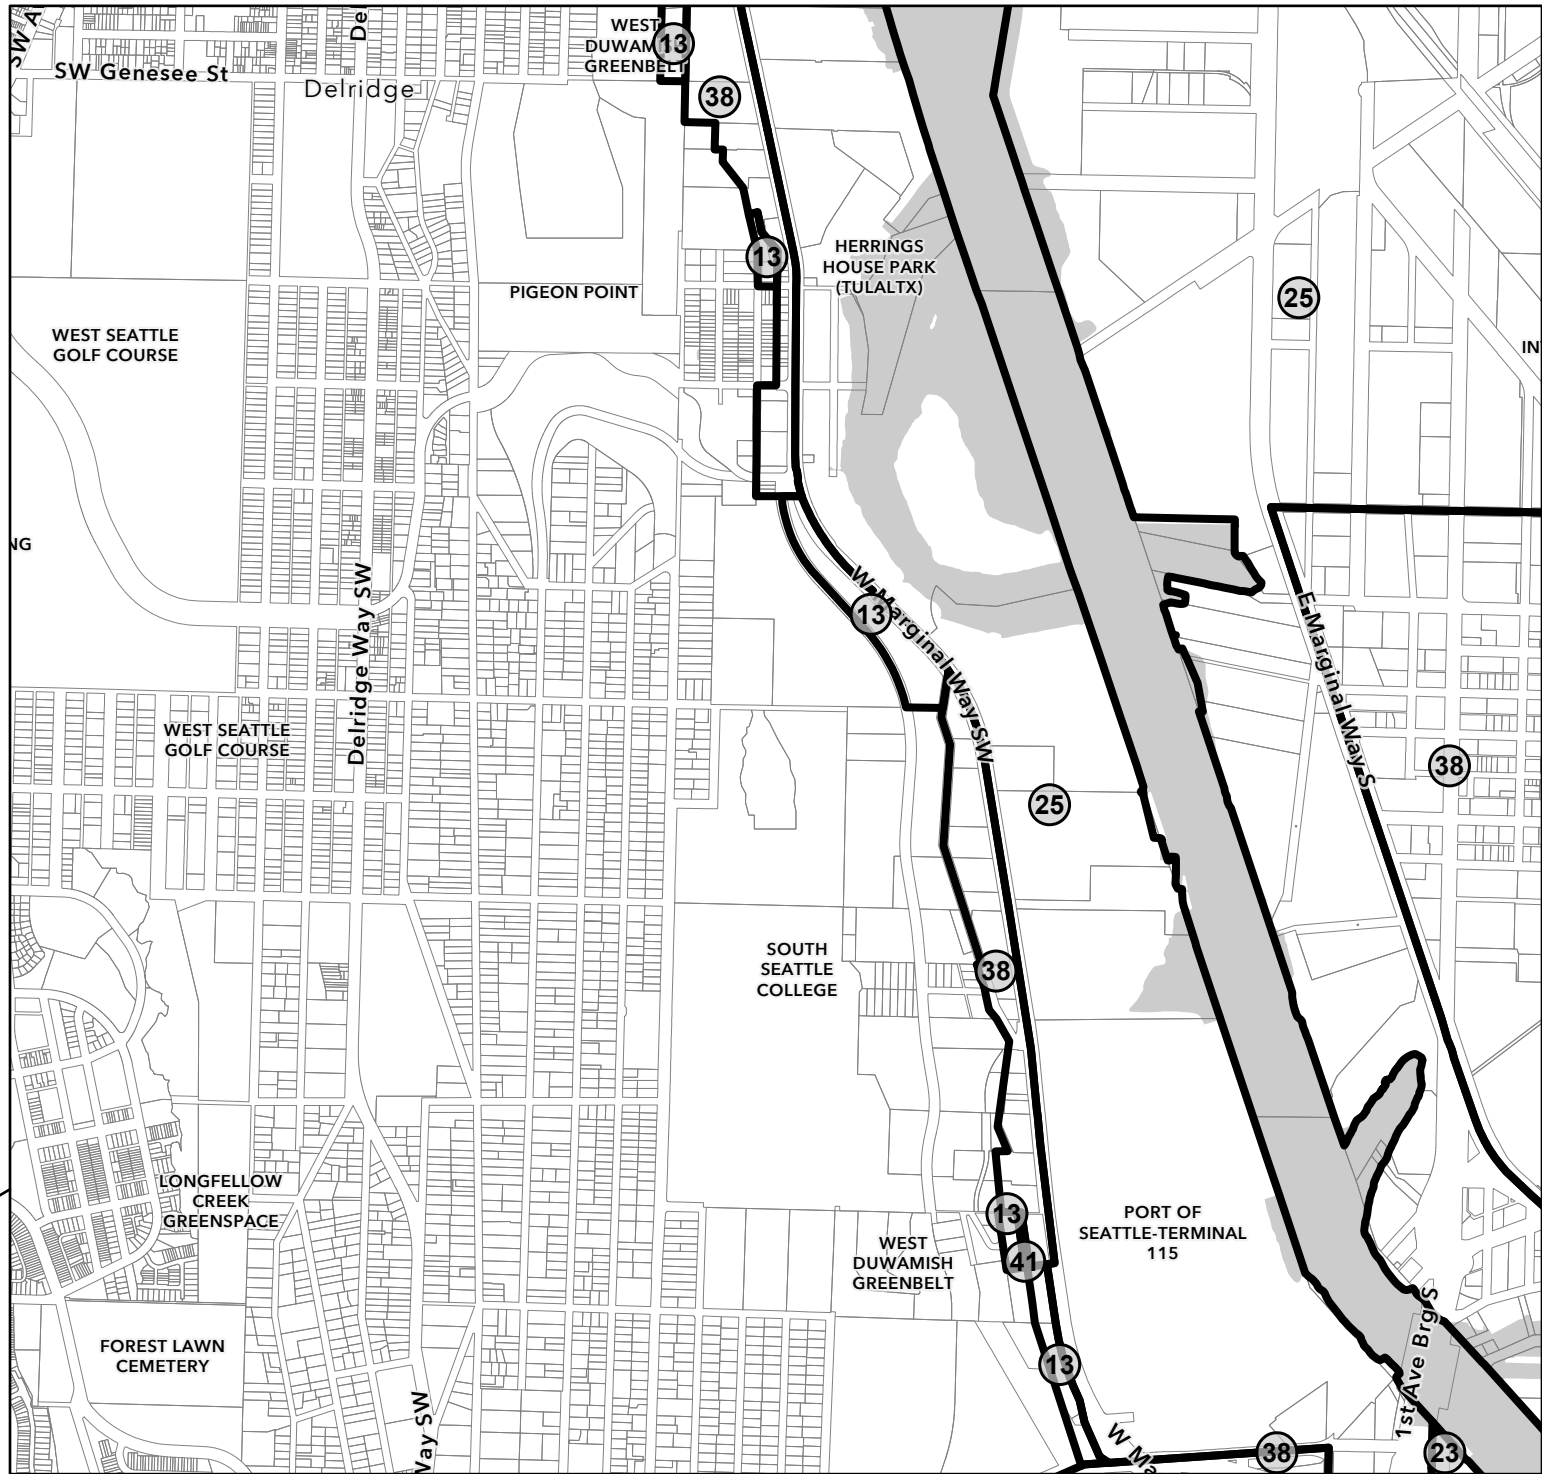

S MLK / Airport Way S Rezone Map

Label	Rezone
10	IB U/65 to MML U/65
18	IC-85 (M) to MML U/85
32	IG2 U/65 to MML U/65
37	IG2 U/85 to MML U/65

Southpark Rezone Map

Label	Rezone
5	IB U/45 to NC3-55 (M)
7	IB U/45 to UI U/45
12	IB U/65 to UI U/65
13	IB U/85 to UI U/85
23	IG1 U/65 to MML U/85
25	IG1 U/85 to MML U/85
32	IG2 U/65 to MML U/65
33	IG2 U/65 to MML U/85
34	IG2 U/65 to NC3-55 (M)
38	IG2 U/85 to MML U/85

Terminal 115 Rezone Map

Label	Rezone
13	IB U/85 to UI U/85
23	IG1 U/65 to MML U/85
25	IG1 U/85 to MML U/85
38	IG2 U/85 to MML U/85
41	NR2 to UI U/85

Terminal 5 and 18 Rezone Map

Label	Rezone
13	IB U/85 to UI U/85
25	IG1 U/85 to MML U/85
38	IG2 U/85 to MML U/85
40	IG2 U/85 to UI U/85