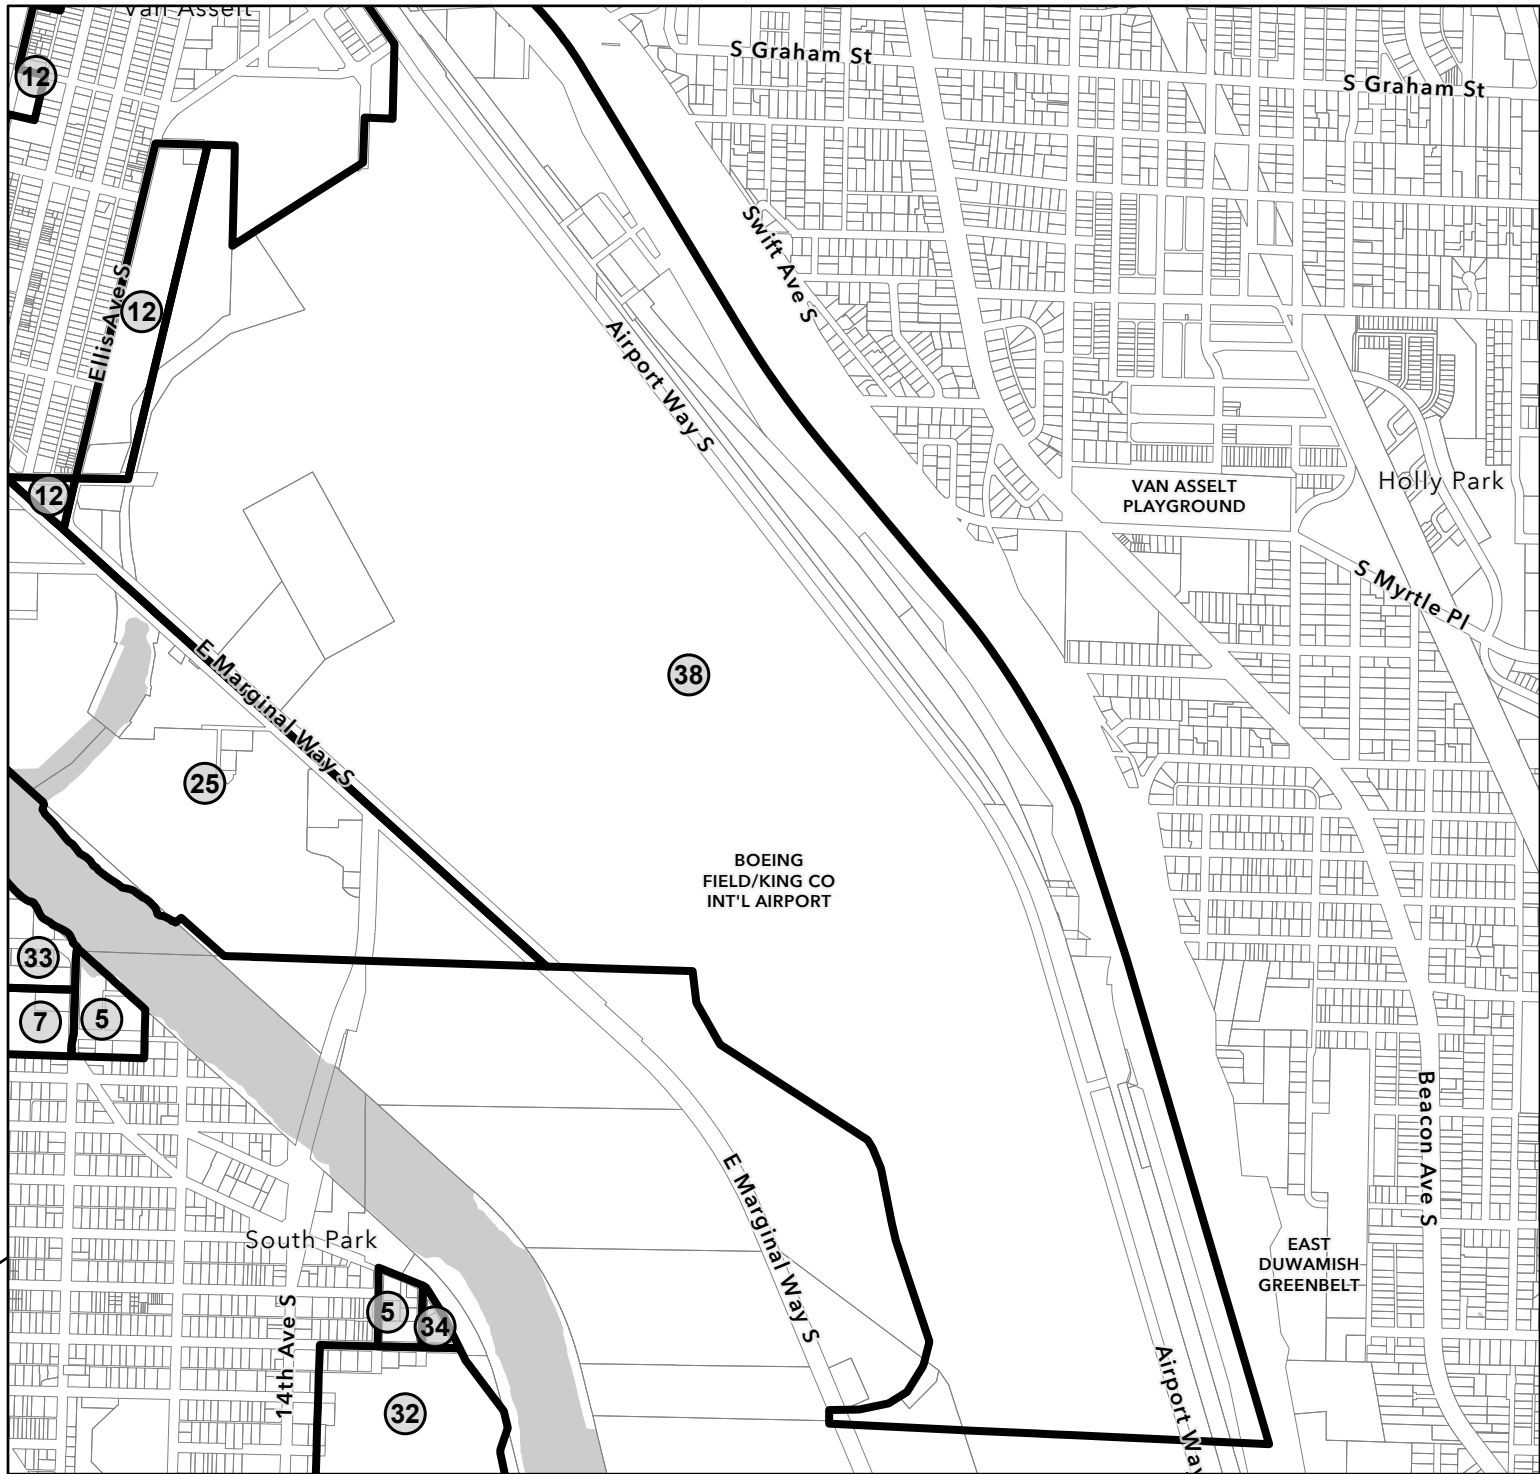

Boeing field Rezone Map

Label	Rezone
5	IB U/45 to NC3-55 (M)
7	IB U/45 to UI U/45
12	IB U/65 to UI U/65
25	IG1 U/85 to MML U/85
32	IG2 U/65 to MML U/65
33	IG2 U/65 to MML U/85
34	IG2 U/65 to NC3-55 (M)
38	IG2 U/85 to MML U/85