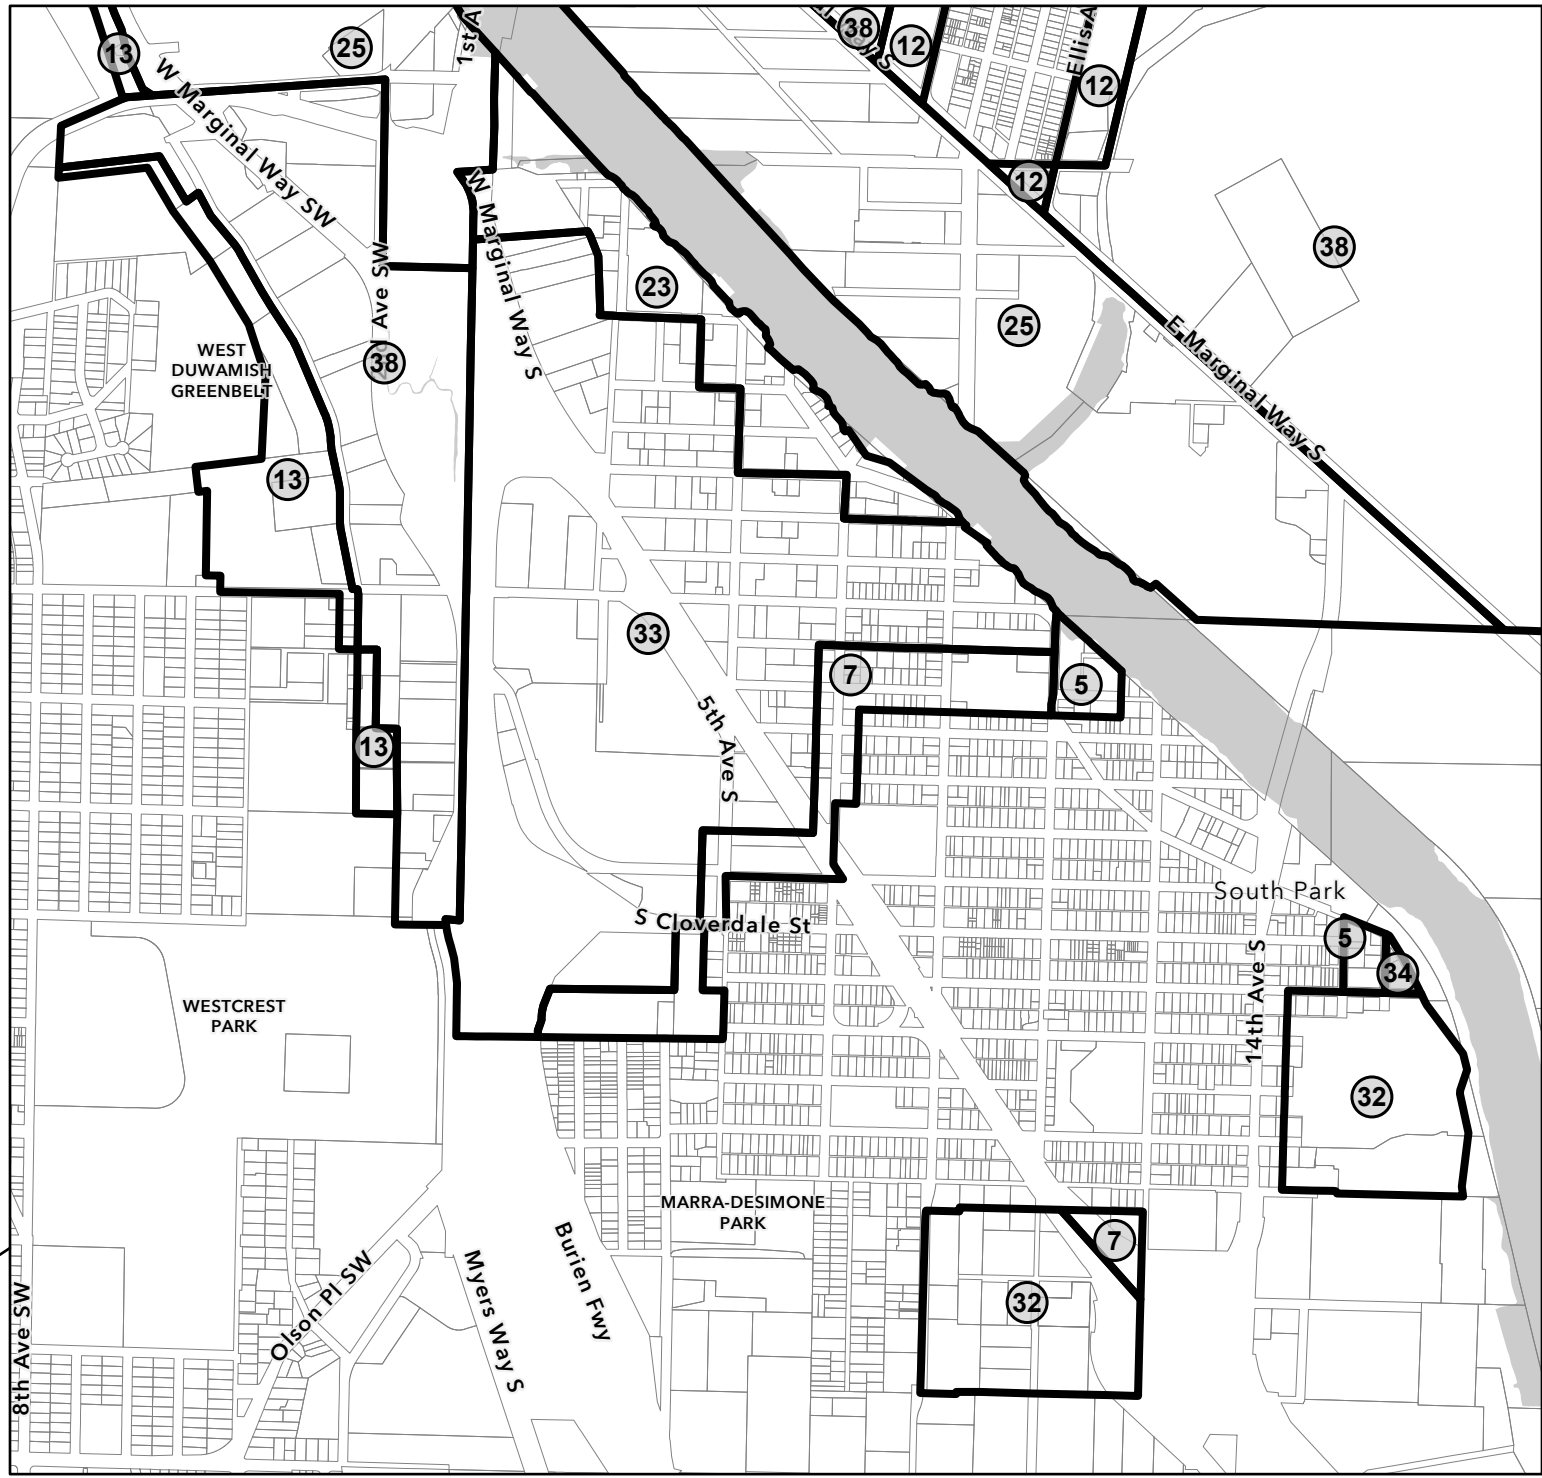

Label	Rezone
9	IB U/65 to LR2
11	IB U/65 to NC3-55 (M)
12	IB U/65 to UI U/65
13	IB U/85 to UI U/85
23	IG1 U/65 to MML U/85
25	IG1 U/85 to MML U/85
33	IG2 U/65 to MML U/85
38	IG2 U/85 to MML U/85
39	IG2 U/85 to NC3-55 (M)
40	IG2 U/85 to UI U/85

Boeing field Rezone Map

Label	Rezone
5	IB U/45 to NC3-55 (M)
7	IB U/45 to UI U/45
12	IB U/65 to UI U/65
25	IG1 U/85 to MML U/85
32	IG2 U/65 to MML U/65
33	IG2 U/65 to MML U/85
34	IG2 U/65 to NC3-55 (M)
38	IG2 U/85 to MML U/85

S MLK / Airport Way S Rezone Map

Label	Rezone
10	IB U/65 to MML U/65
18	IC-85 (M) to MML U/85
32	IG2 U/65 to MML U/65
37	IG2 U/85 to MML U/65

Southpark Rezone Map

Label	Rezone
5	IB U/45 to NC3-55 (M)
7	IB U/45 to UI U/45
12	IB U/65 to UI U/65
13	IB U/85 to UI U/85
23	IG1 U/65 to MML U/85
25	IG1 U/85 to MML U/85
32	IG2 U/65 to MML U/65
33	IG2 U/65 to MML U/85
34	IG2 U/65 to NC3-55 (M)
38	IG2 U/85 to MML U/85