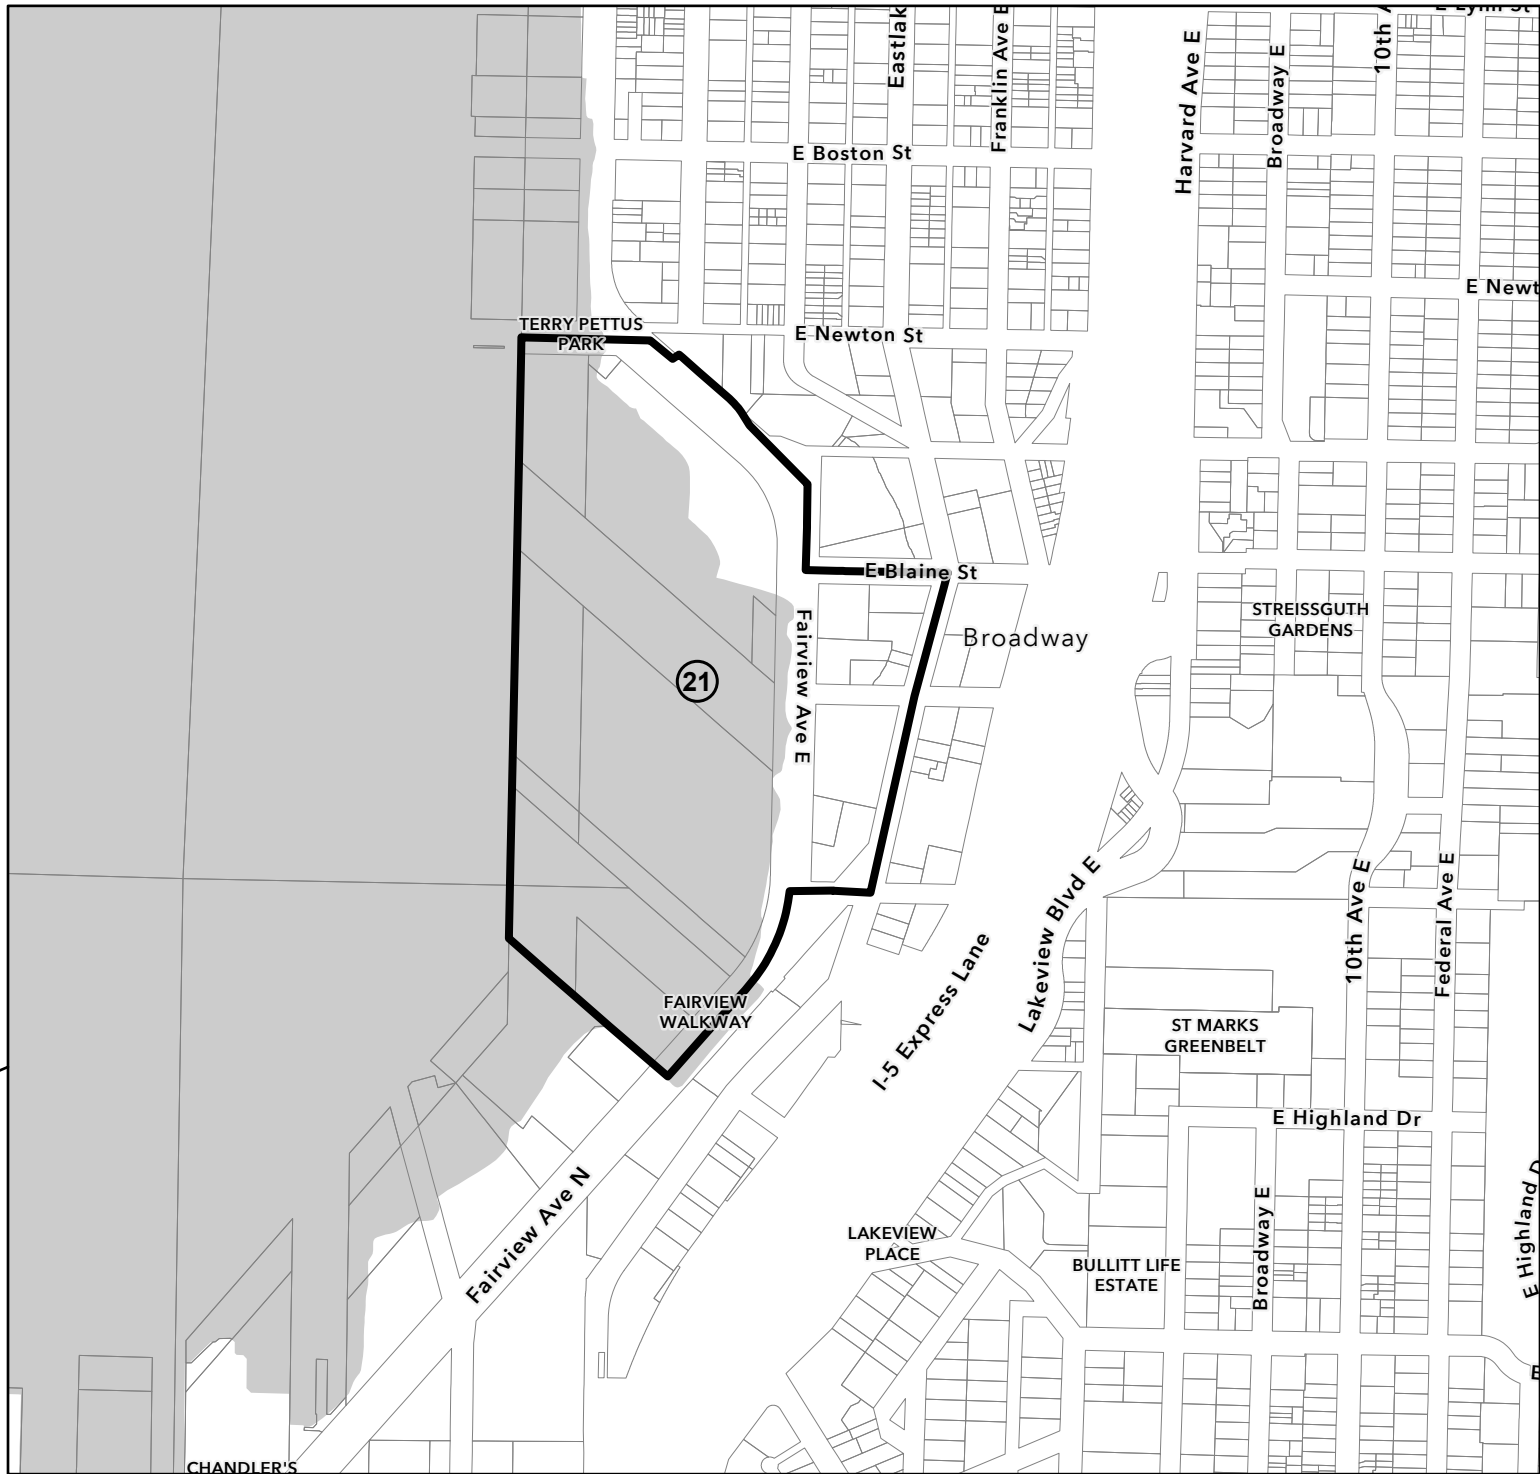

N 3

Wallingford Rezone Map

Label	Rezone
1	IB U/30 to UI U/30
7	IB U/45 to UI U/45

Eastlake Rezone Map

Label	Rezone
21	IG1 U/45 to MML U/45

Fisherman's Terminal / Dravus Rezone Map

Label	Rezone
7	IB U/45 to UI U/45
21	IG1 U/45 to MML U/45
22	IG1 U/65 to MML U/65
27	IG2 U/45 to II U/85
28	IG2 U/45 to MML U/45
29	IG2 U/45 to UI U/45
32	IG2 U/65 to MML U/65