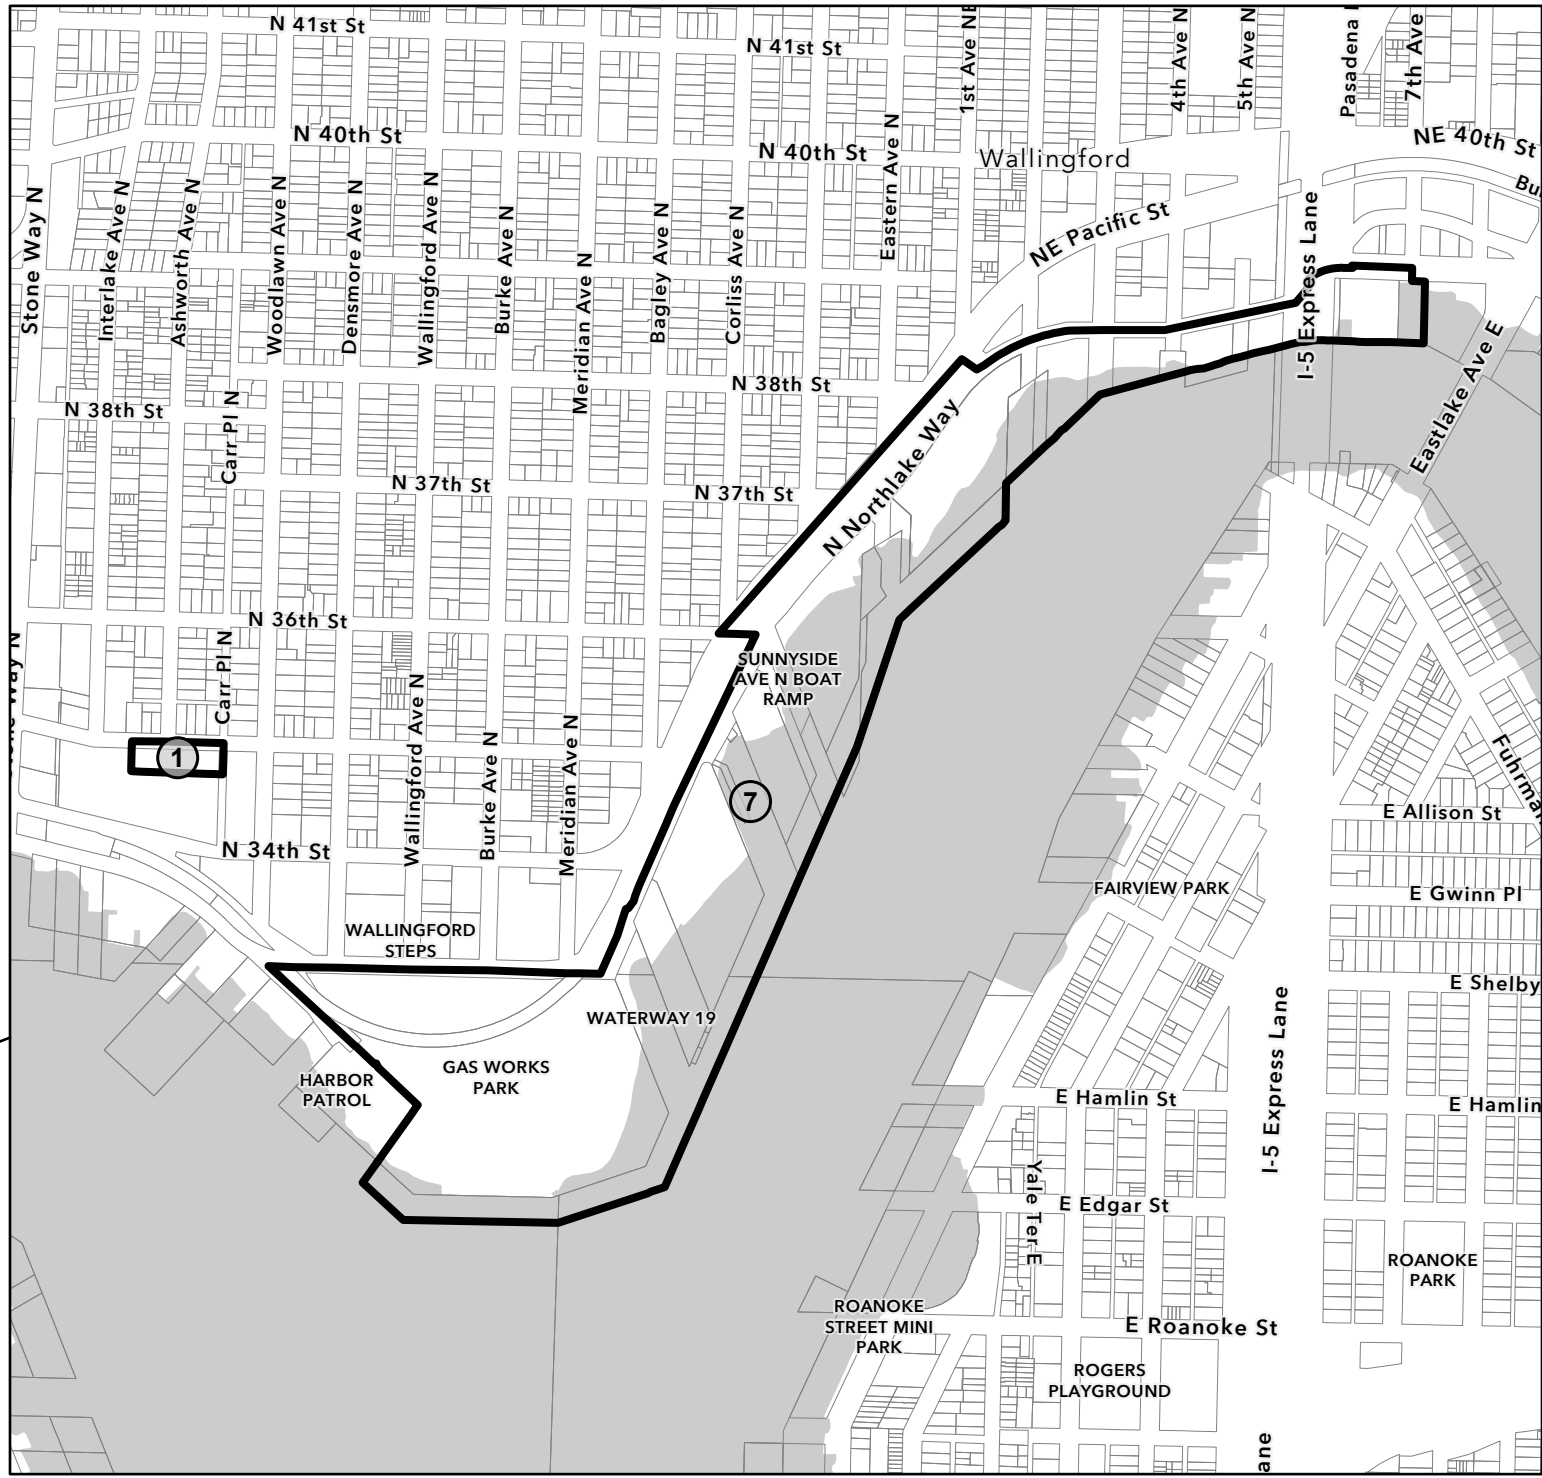

East Ballard / Fremont Rezone Map

Label	Rezone
2	IB U/45 to IC-45
3	IB U/45 to II U/125
7	IB U/45 to UI U/45
8	IB U/65 to IC-65 (M)
21	IG1 U/45 to MML U/45
22	IG1 U/65 to MML U/65
28	IG2 U/45 to MML U/45
29	IG2 U/45 to UI U/45
30	IG2 U/65 to IC-65 (M)
31	IG2 U/65 to II U/125
32	IG2 U/65 to MML U/65
35	IG2 U/65 to UI U/45

WOODLAND
PARK ZOO

N 50th St

N 46th St

Fremont

Fremont Ave N

N 39th St

FREMONT
CANAL PARK

N 36th St

N 3

Wallingford Rezone Map

Label	Rezone
1	IB U/30 to UI U/30
7	IB U/45 to UI U/45

Eastlake Rezone Map

Label	Rezone
21	IG1 U/45 to MML U/45

Fisherman's Terminal / Dravus Rezone Map

Label	Rezone
7	IB U/45 to UI U/45
21	IG1 U/45 to MML U/45
22	IG1 U/65 to MML U/65
27	IG2 U/45 to II U/85
28	IG2 U/45 to MML U/45
29	IG2 U/45 to UI U/45
32	IG2 U/65 to MML U/65