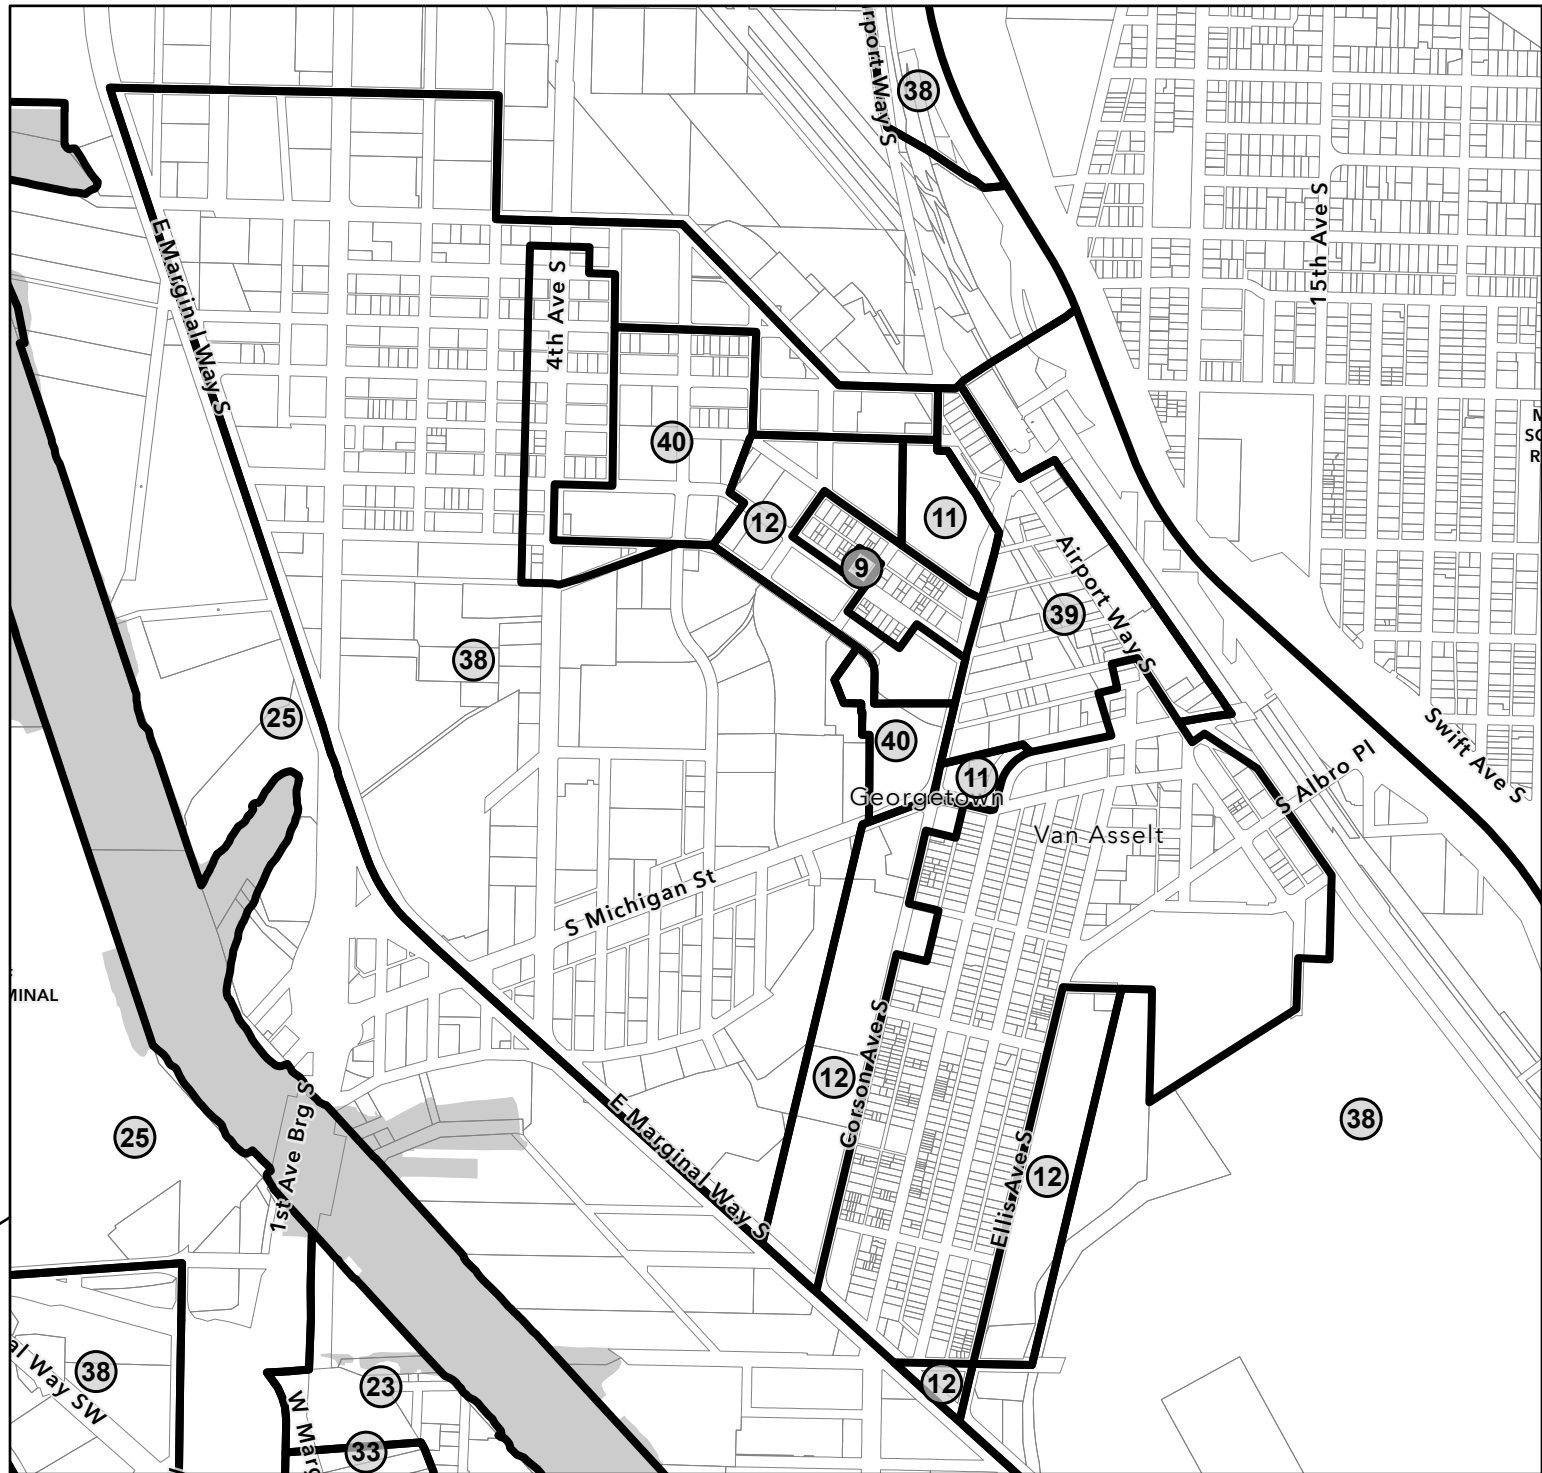

Georgetown Rezone Map

Label	Rezone
9	IB U/65 to LR2
11	IB U/65 to NC3-55 (M)
12	IB U/65 to UI U/65
13	IB U/85 to UI U/85
23	IG1 U/65 to MML U/85
25	IG1 U/85 to MML U/85
33	IG2 U/65 to MML U/85
38	IG2 U/85 to MML U/85
39	IG2 U/85 to NC3-55 (M)
40	IG2 U/85 to UI U/85