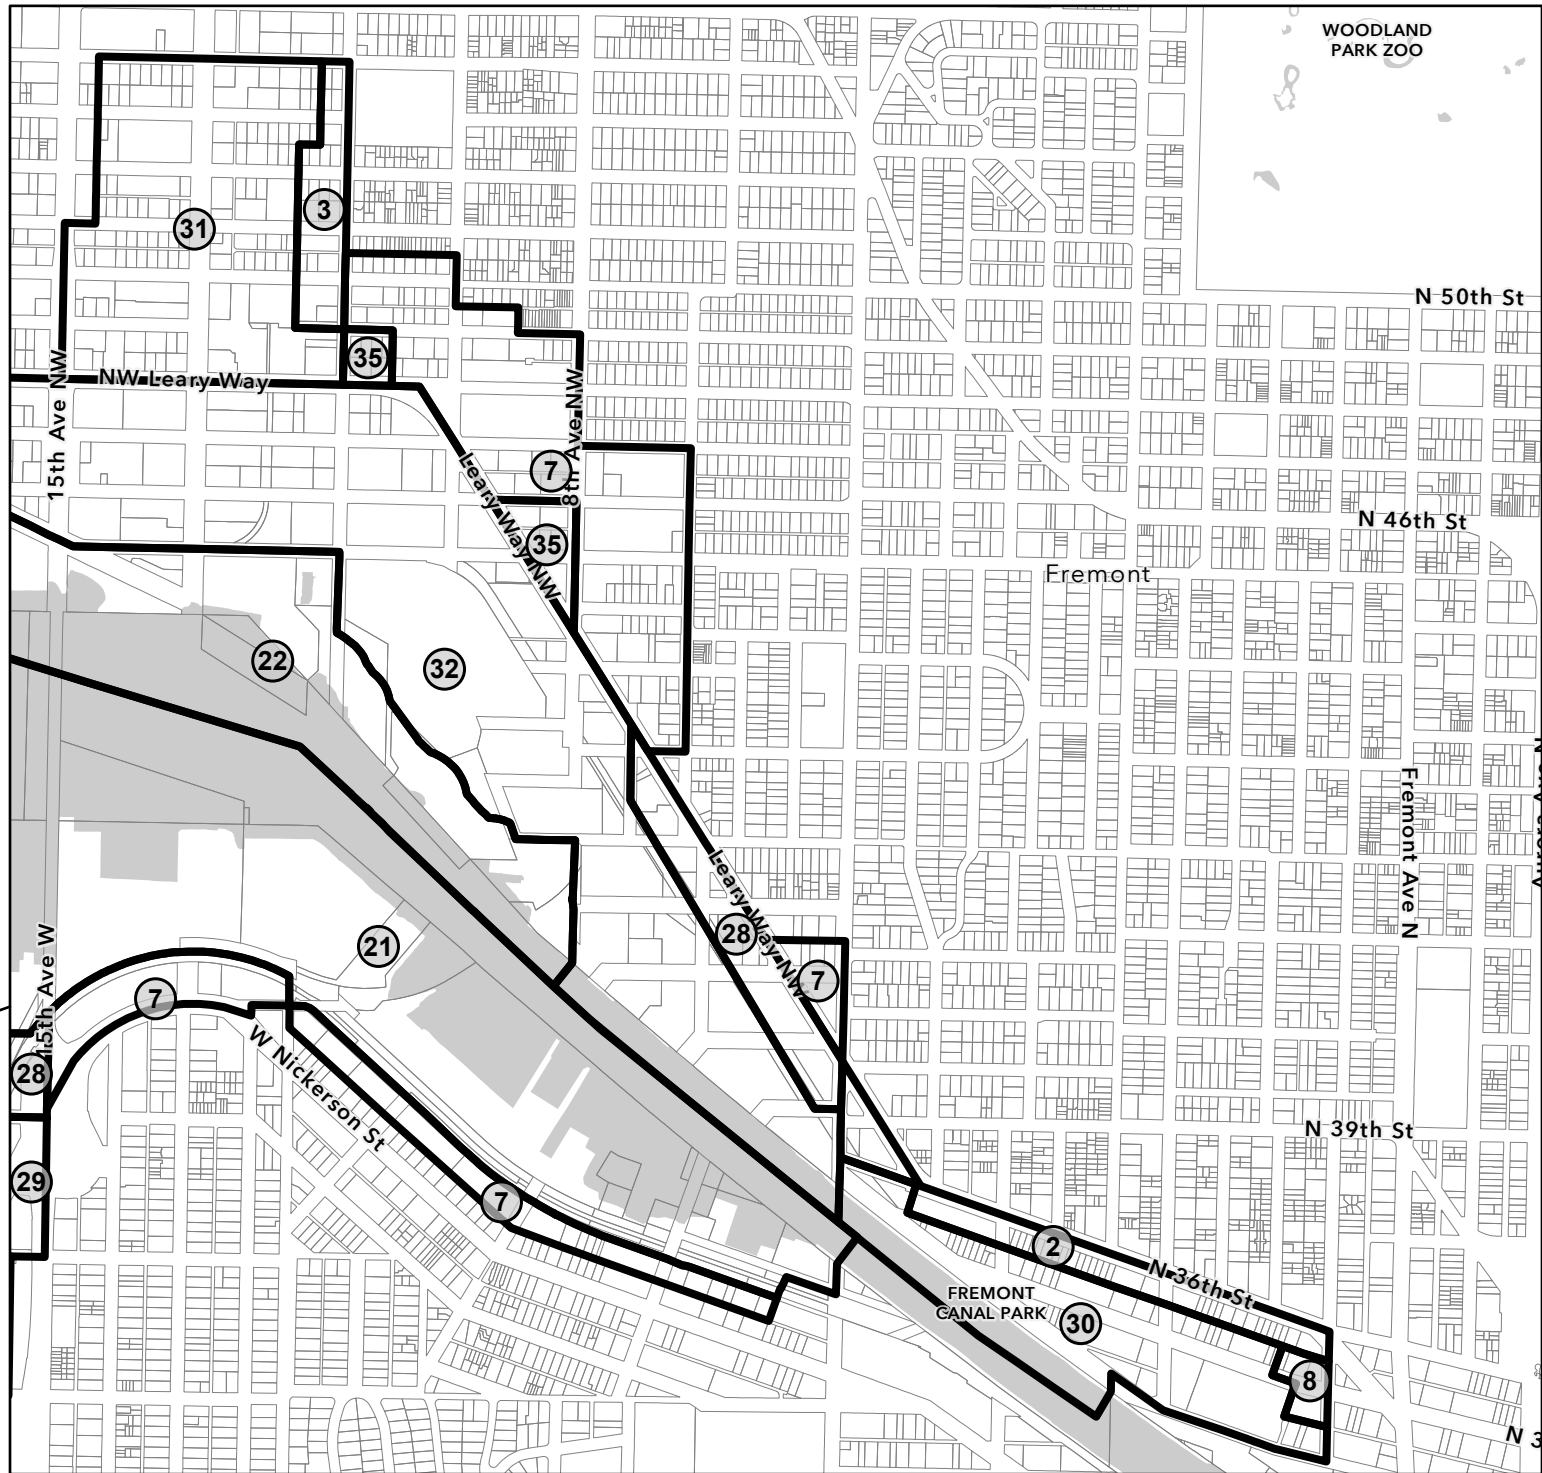

Maritime Industrial Strategy Rezoning

Page Number	Area Name
1	West Ballard
2	East Ballard / Fremont
3	Wallingford
4	Eastlake
5	Fisherman's Terminal / Dravus
6	Terminal 91
7	Terminal 86
8	Judkins Park
9	SODO
10	S Spokane St
11	Georgetown
12	Boeing Field
13	S MLK / Airport Way S
14	Southpark
15	Terminal 115
16	Terminal 5 and 18

West Ballard Rezone Map

Label	Rezone
4	NR3 to C2-40 (M)
6	IB U/45 to NC3-75 (M2)
7	IB U/45 to UI U/45
21	IG1 U/45 to MML U/45
22	IG1 U/65 to MML U/65
32	IG2 U/65 to MML U/65
35	IG2 U/65 to UI U/45
43	IB U/45 to C2-40 (M)
44	IB U/45 to MML U/65
45	IC-65 (M) to UI U/65
46	IC-65 (M) to NC3-75 (M1)
47	IB U/45 (no change)

East Ballard / Fremont Rezone Map

Label	Rezone
2	IB U/45 to IC-45
3	IB U/45 to II U/125
7	IB U/45 to UI U/45
8	IB U/65 to IC-65 (M)
21	IG1 U/45 to MML U/45
22	IG1 U/65 to MML U/65
28	IG2 U/45 to MML U/45
29	IG2 U/45 to UI U/45
30	IG2 U/65 to IC-65 (M)
31	IG2 U/65 to II U/125
32	IG2 U/65 to MML U/65
35	IG2 U/65 to UI U/45