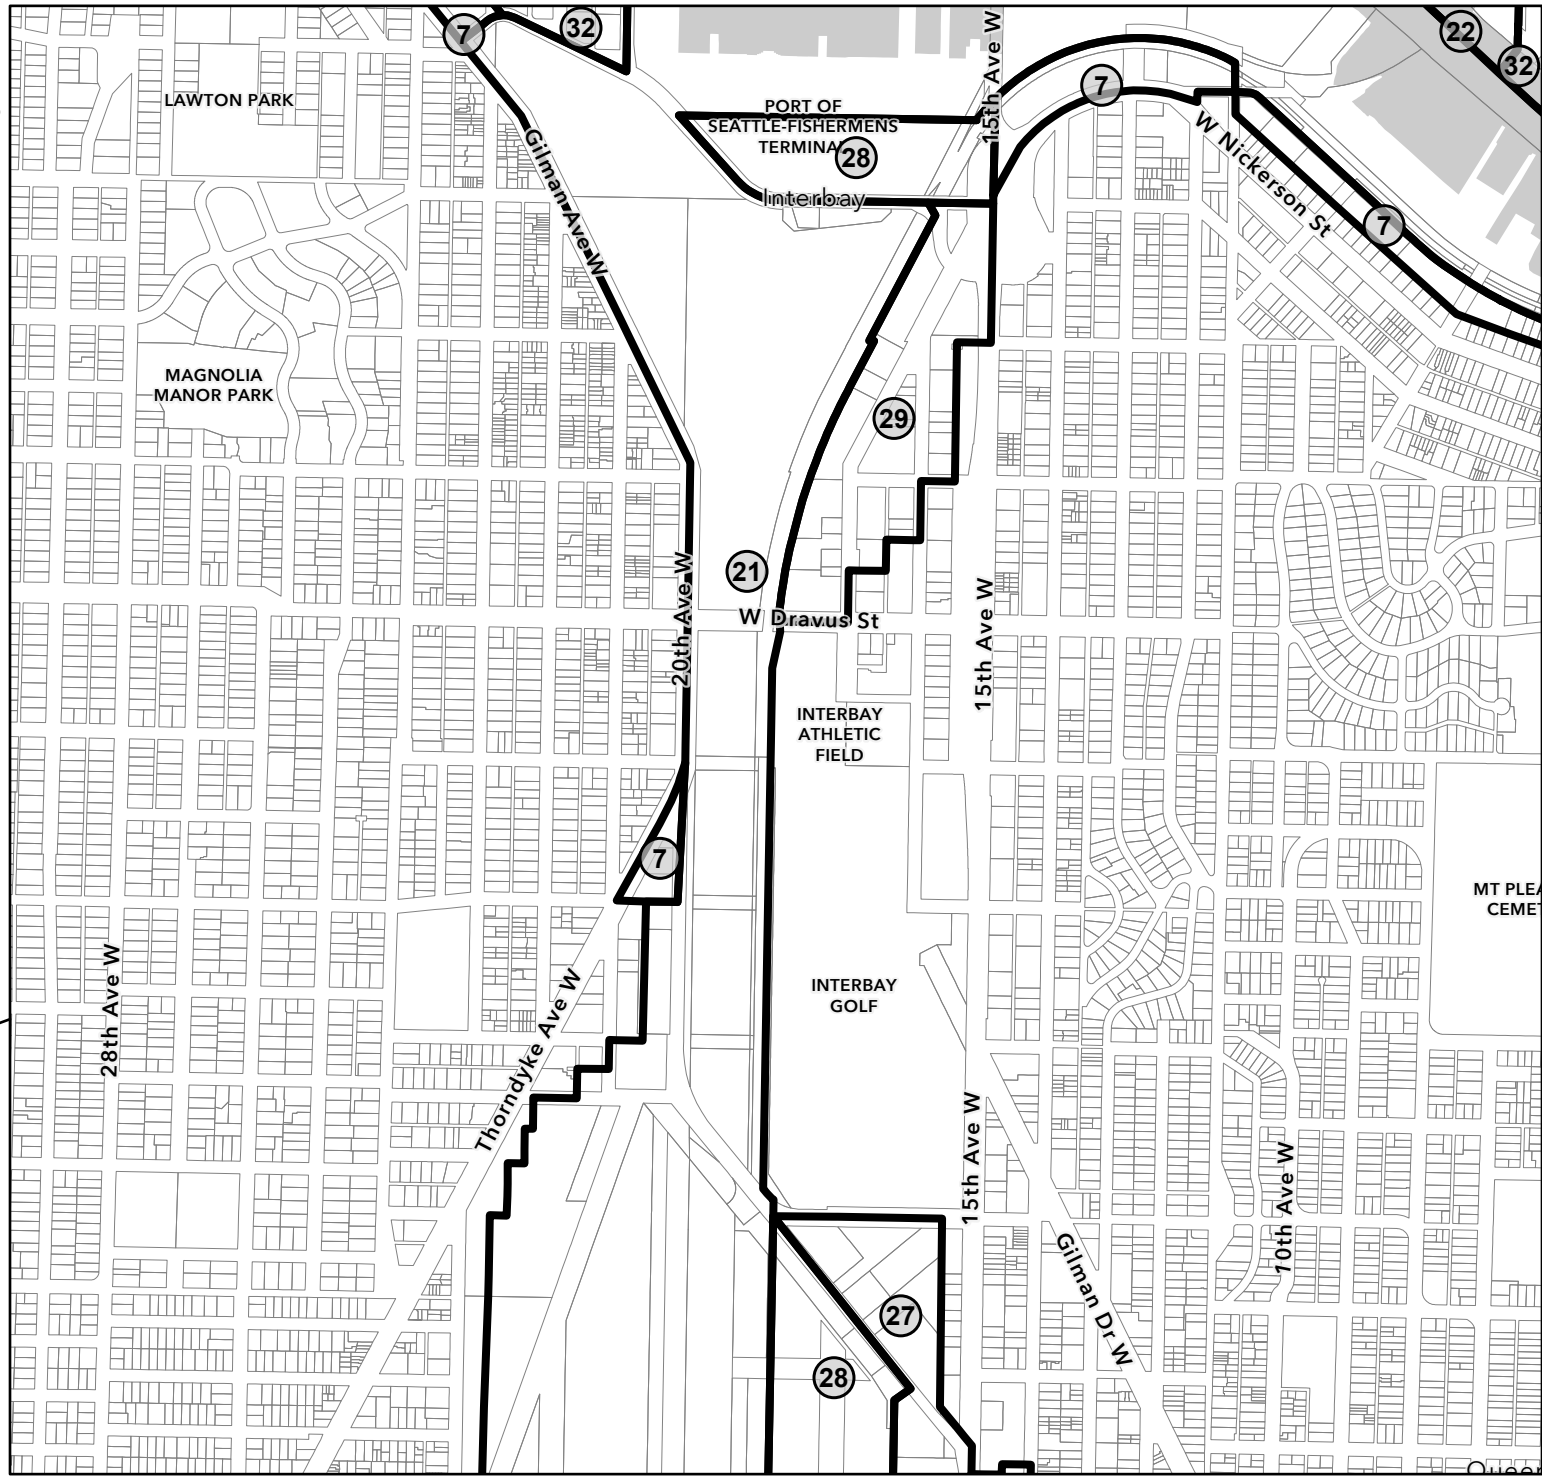

N 3

Wallingford Rezone Map

Label	Rezone
1	IB U/30 to UI U/30
7	IB U/45 to UI U/45

Eastlake Rezone Map

Label	Rezone
21	IG1 U/45 to MML U/45

Fisherman's Terminal / Dravus Rezone Map

Label	Rezone
7	IB U/45 to UI U/45
21	IG1 U/45 to MML U/45
22	IG1 U/65 to MML U/65
27	IG2 U/45 to II U/85
28	IG2 U/45 to MML U/45
29	IG2 U/45 to UI U/45
32	IG2 U/65 to MML U/65