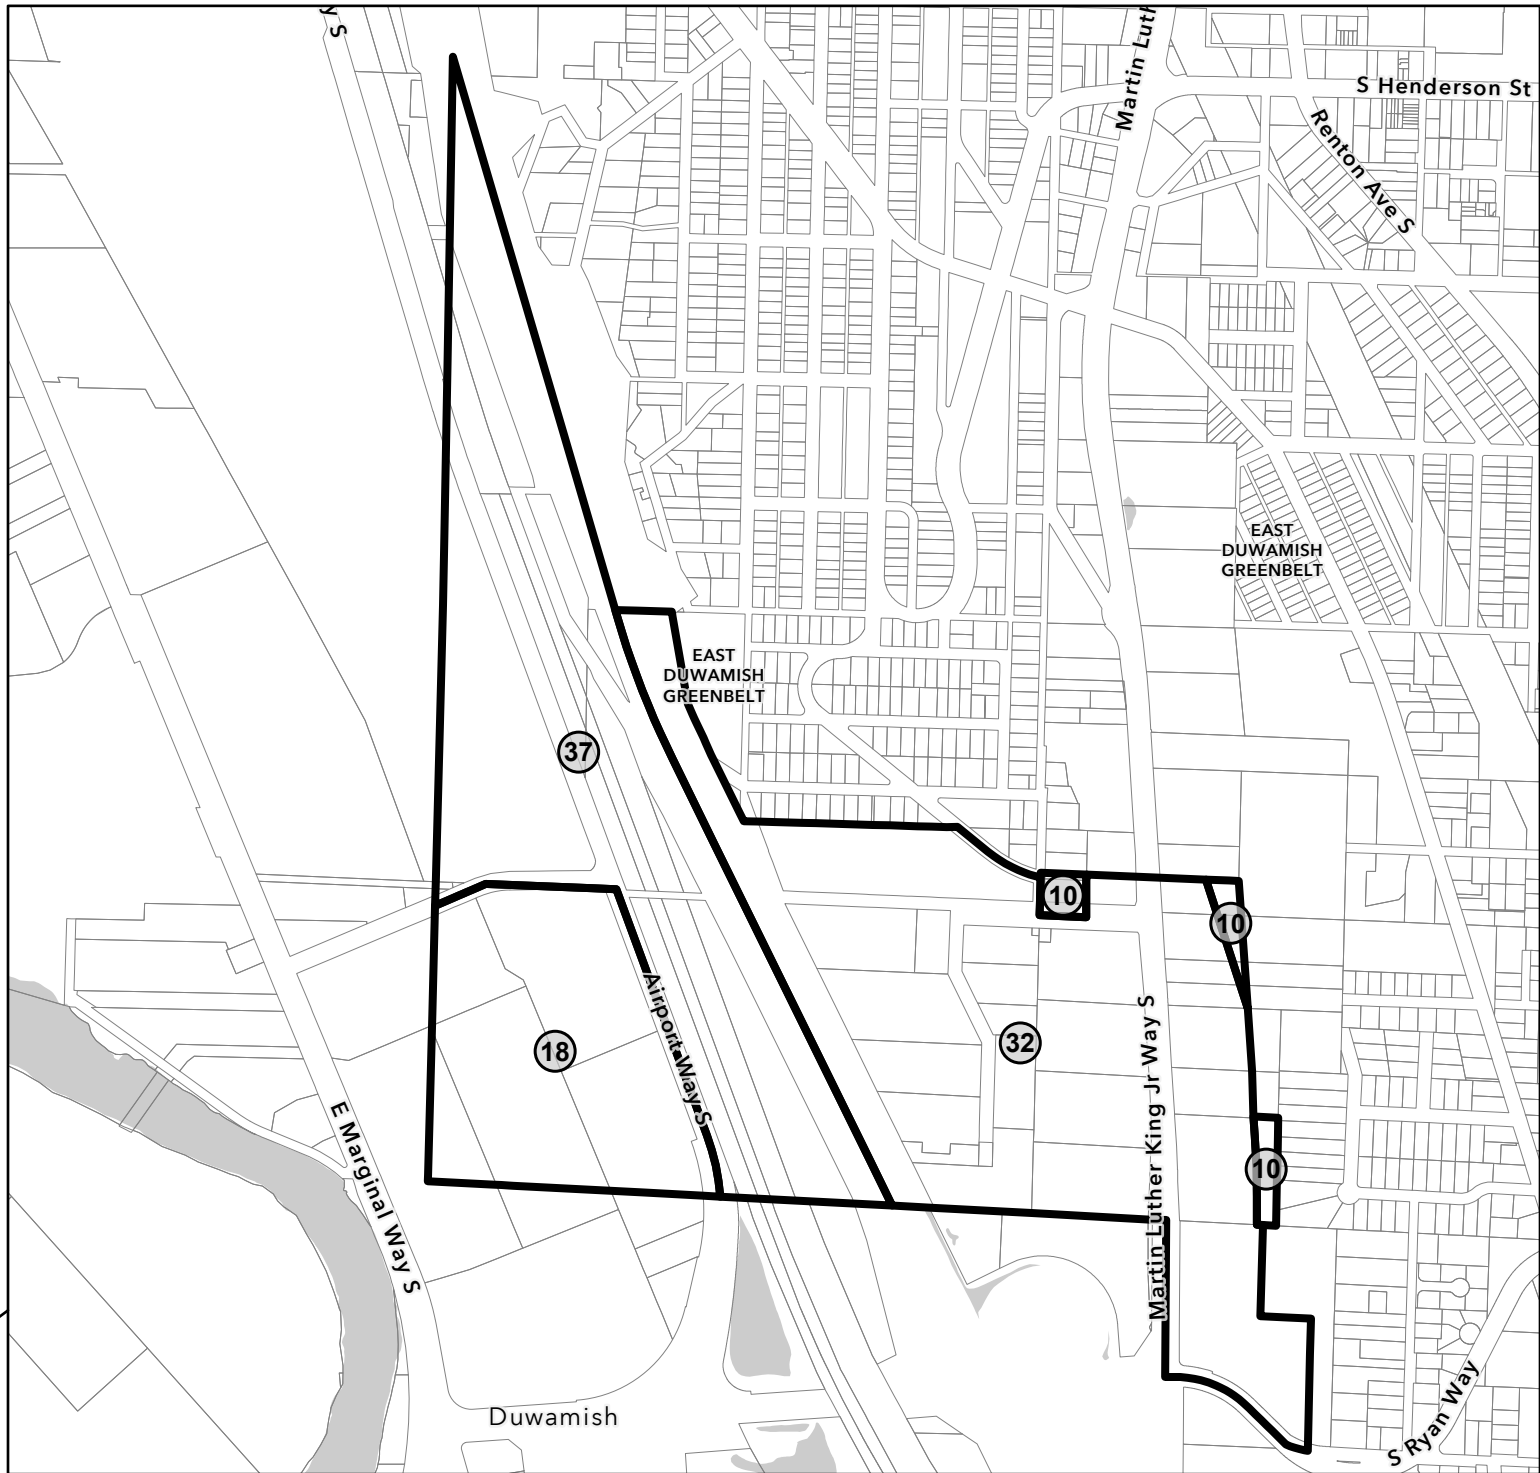

Label	Rezone
9	IB U/65 to LR2
11	IB U/65 to NC3-55 (M)
12	IB U/65 to UI U/65
13	IB U/85 to UI U/85
23	IG1 U/65 to MML U/85
25	IG1 U/85 to MML U/85
33	IG2 U/65 to MML U/85
38	IG2 U/85 to MML U/85
39	IG2 U/85 to NC3-55 (M)
40	IG2 U/85 to UI U/85

Boeing field Rezone Map

Label	Rezone
5	IB U/45 to NC3-55 (M)
7	IB U/45 to UI U/45
12	IB U/65 to UI U/65
25	IG1 U/85 to MML U/85
32	IG2 U/65 to MML U/65
33	IG2 U/65 to MML U/85
34	IG2 U/65 to NC3-55 (M)
38	IG2 U/85 to MML U/85

S MLK / Airport Way S Rezone Map

Label	Rezone
10	IB U/65 to MML U/65
18	IC-85 (M) to MML U/85
32	IG2 U/65 to MML U/65
37	IG2 U/85 to MML U/65

Southpark Rezone Map

Label	Rezone
5	IB U/45 to NC3-55 (M)
7	IB U/45 to UI U/45
12	IB U/65 to UI U/65
13	IB U/85 to UI U/85
23	IG1 U/65 to MML U/85
25	IG1 U/85 to MML U/85
32	IG2 U/65 to MML U/65
33	IG2 U/65 to MML U/85
34	IG2 U/65 to NC3-55 (M)
38	IG2 U/85 to MML U/85